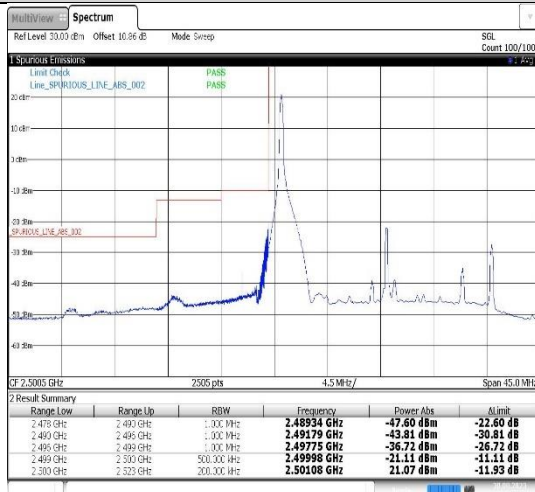

Band7-15MHz-16QAM-21375-1RB#74

03:14:50 30.08.2023

Band7-20MHz-QPSK-21350-1RB#99