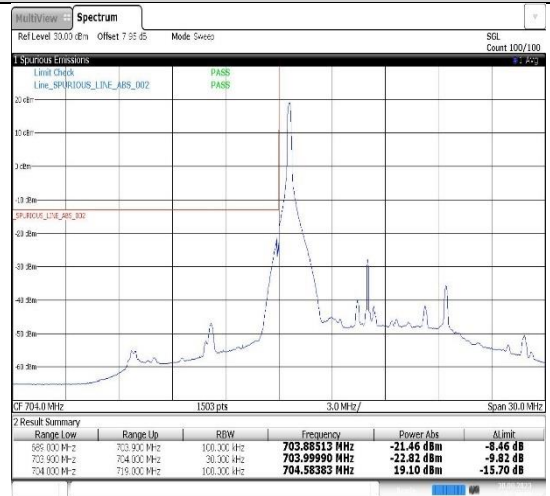

Band17-10MHz-QPSK-23780-1RB#0

04:56:08 30.08.2023