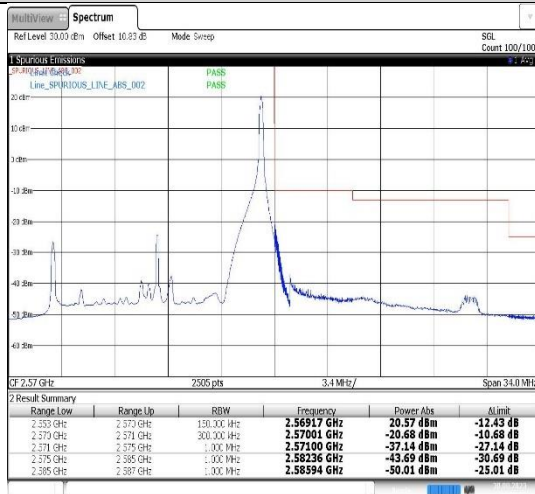

**Band7-15MHz-QPSK-21375-75RB#0**

03:00:13 30.08.2023

**Band7-15MHz-16QAM-20825-1RB#0**

**Band7-15MHz-16QAM-20825-75RB#0**

02:53:52 30.08.2023

**Band7-15MHz-16QAM-21375-1RB#74**

02:56:15 30.08.2023

**Band7-15MHz-16QAM-21375-75RB#0**