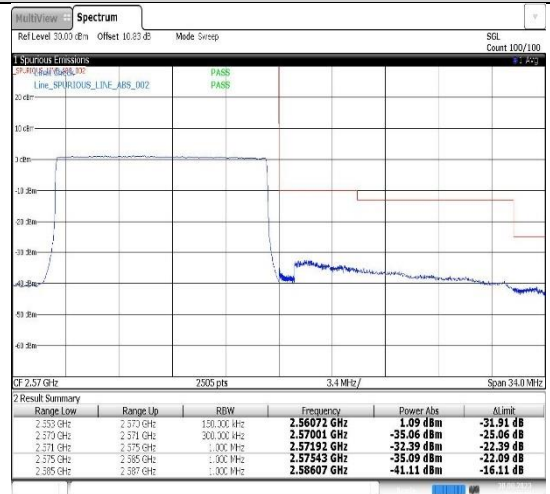

Band7-15MHz-16QAM-21375-75RB#0

03:01:29 30.08.2023