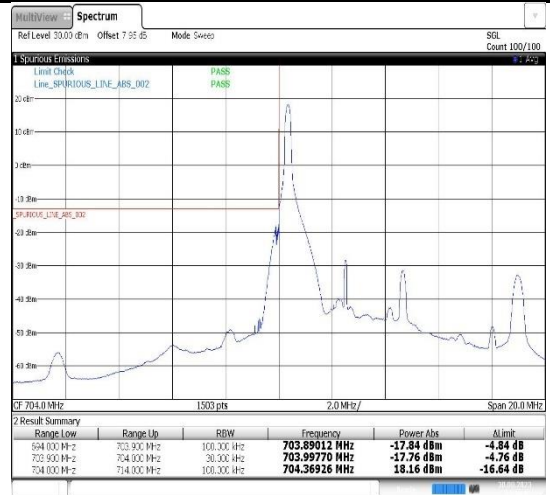

Band17-5MHz-QPSK-23755-1RB#0

04:43:15 30.08.2023

Band17-5MHz-QPSK-23755-25RB#0

Band17-5MHz-16QAM-23755-1RB#0

04:44:53 30.08.2023

04:44:03 30.08.2023

Band17-5MHz-16QAM-23755-25RB#0

Band17-10MHz-QPSK-23780-1RB#0