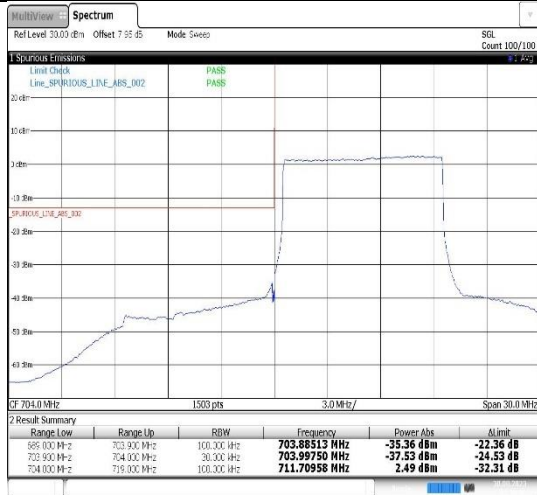

Band17-10MHz-QPSK-23780-50RB#0

04:58:26 30.08.2023