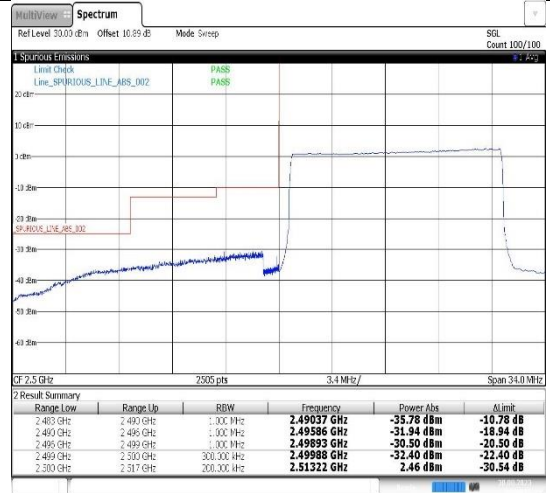

**Band7-15MHz-QPSK-21375-75RB#0**

03:00:13 30.08.2023

**Band7-15MHz-16QAM-20825-1RB#0**

**Band7-15MHz-16QAM-20825-75RB#0**

02:53:52 30.08.2023

**Band7-15MHz-16QAM-21375-1RB#74**

02:56:15 30.08.2023

**Band7-15MHz-16QAM-21375-75RB#0**