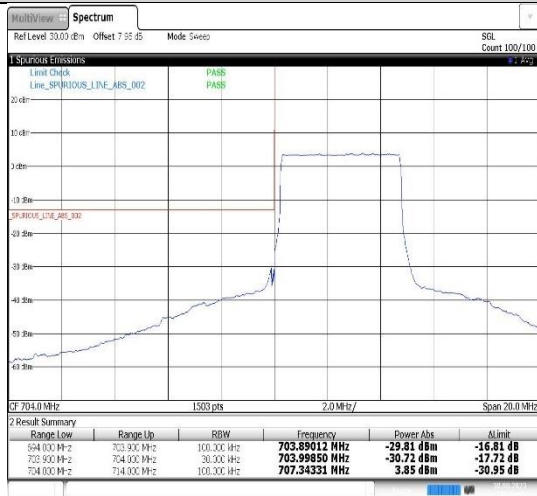

Band17-5MHz-QPSK-23755-1RB#0

04:43:15 30.08.2023

Band17-5MHz-QPSK-23755-25RB#0

Band17-5MHz-16QAM-23755-1RB#0

04:44:53 30.08.2023

04:44:03 30.08.2023

Band17-5MHz-16QAM-23755-25RB#0

Band17-10MHz-QPSK-23780-1RB#0