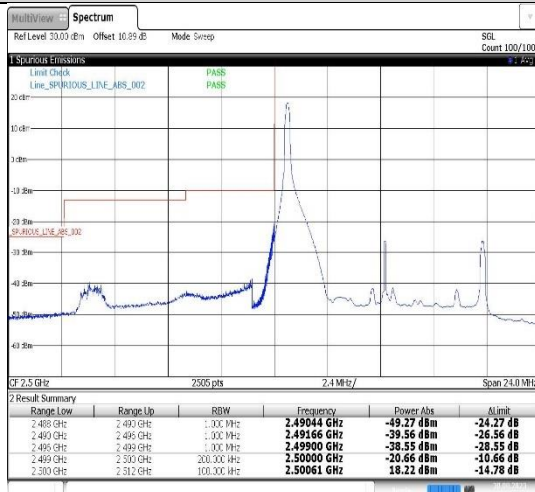

Band7-10MHz-16QAM-20800-1RB#0

02:30:52 30.08.2023

Band7-10MHz-16QAM-21400-1RB#49