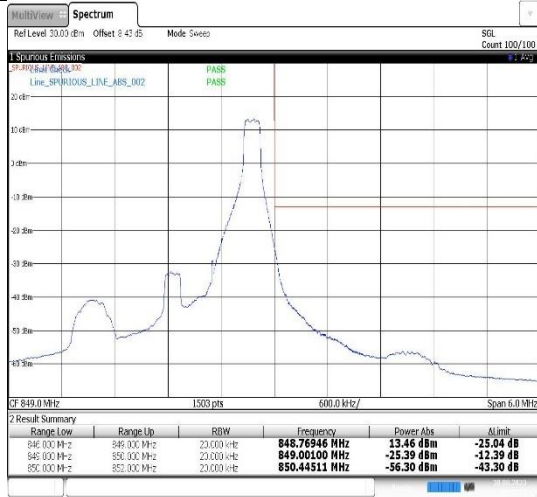

Band5-1.4MHz-QPSK-20643-6RB#0

06:17:30 30.08.2023

Band5-1.4MHz-16QAM-20407-1RB#0

06:01:54 30.08.2023

Band5-1.4MHz-16QAM-20407-6RB#0

06:12:08 30.08.2023

Band5-1.4MHz-16QAM-20643-1RB#5

Band5-1.4MHz-16QAM-20643-6RB#0