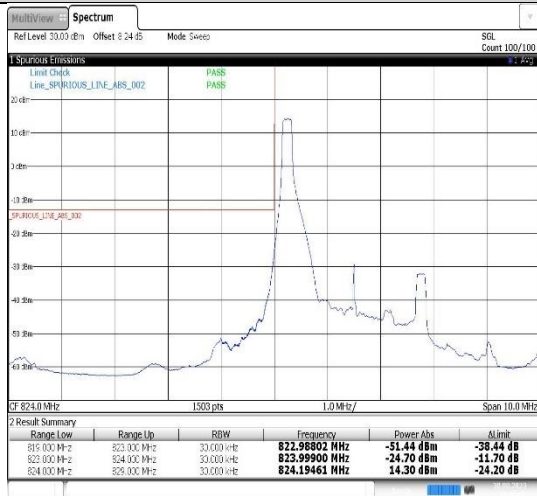

08:42:35 30.08.2023

Band5-3MHz-QPSK-20635-1RB#14