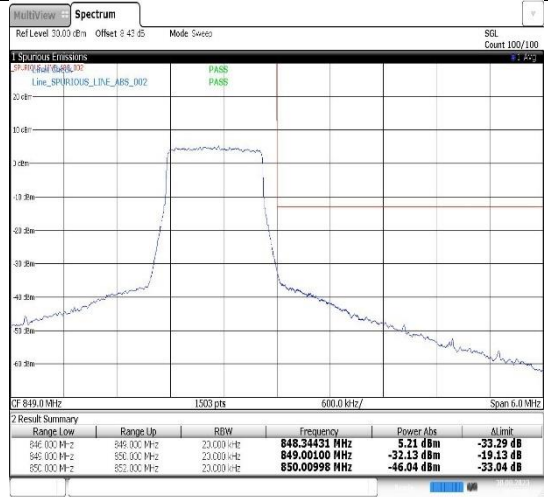

08:32:35 30.08.2023

Band5-3MHz-QPSK-20415-15RB#0