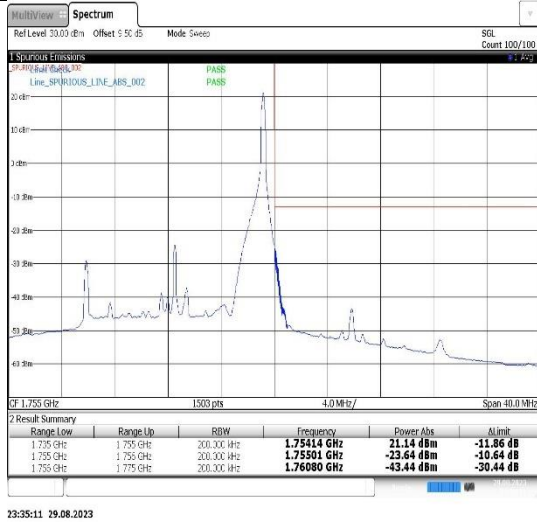

23:26:19 29.08.2023

Band4-15MHz-QPSK-20025-75RB#0

Band4-15MHz-QPSK-20325-1RB#74

Band4-15MHz-QPSK-20325-75RB#0

Band4-15MHz-16QAM-20025-1RB#0

Band4-15MHz-16QAM-20025-75RB#0

Band4-15MHz-16QAM-20325-1RB#74

Band4-15MHz-16QAM-20325-75RB#0