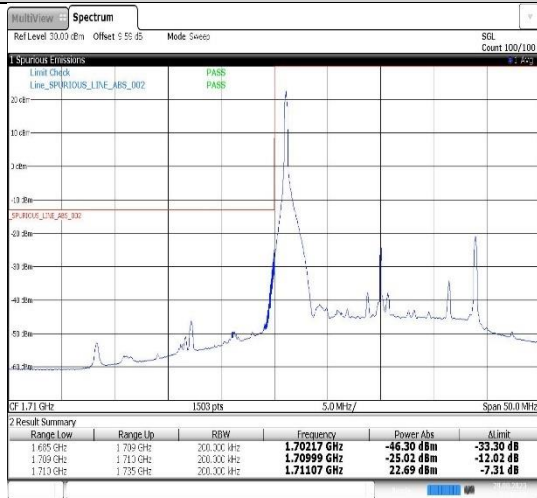

Band4-20MHz-QPSK-20050-1RB#0

23:42:48 29.08.2023