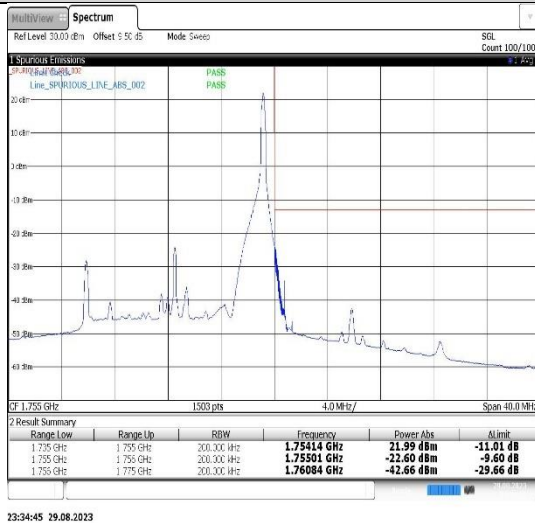

23:26:19 29.08.2023

Band4-15MHz-QPSK-20025-75RB#0

Band4-15MHz-QPSK-20325-1RB#74

Band4-15MHz-QPSK-20325-75RB#0

Band4-15MHz-16QAM-20025-1RB#0

Band4-15MHz-16QAM-20025-75RB#0

Band4-15MHz-16QAM-20325-1RB#74

Band4-15MHz-16QAM-20325-75RB#0