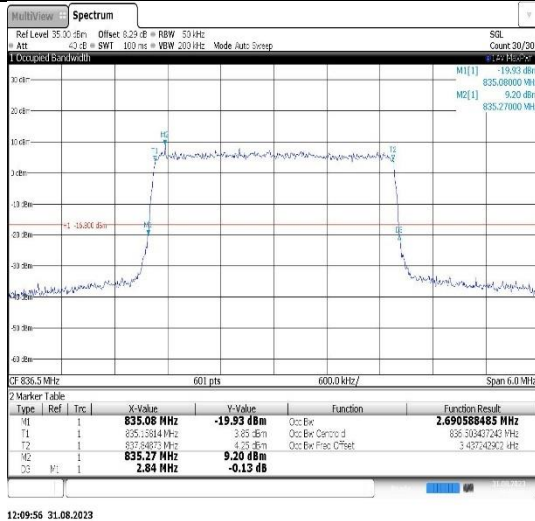

11:16:00 31.08.2023
Band26(824-849)-3MHz-QPSK-26915-15RB#0