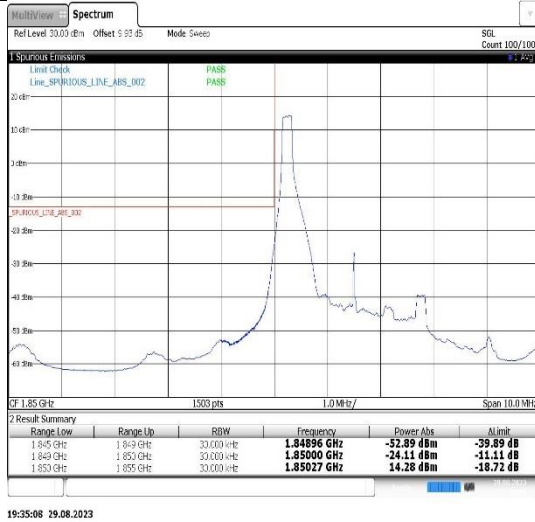

Band2-3MHz-16QAM-18615-1RB#0

19:35:06 29.08.2023