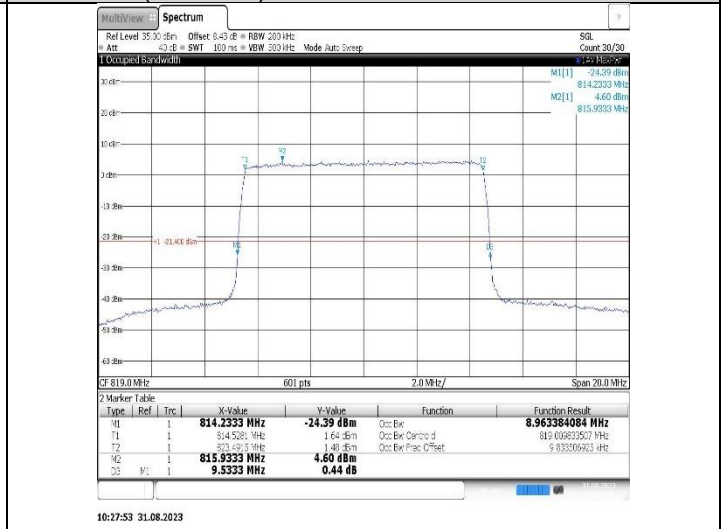

Band26(814-824)-5MHz-QPSK-26740-25RB#0

Band26(814-824)-5MHz-16QAM-26740-25RB#0

Band26(814-824)-10MHz-QPSK-26740-50RB#0

Band26(814-824)-10MHz-16QAM-26740-50RB#0

Band26(824-849)-1.4MHz-QPSK-26915-6RB#0

Band26(824-849)-1.4MHz-16QAM-26915-6RB#0