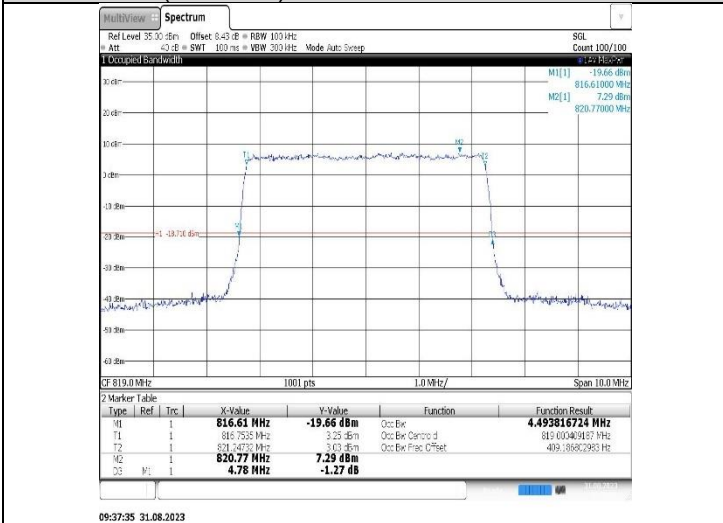

Band26(814-824)-5MHz-QPSK-26740-25RB#0

Band26(814-824)-5MHz-16QAM-26740-25RB#0

Band26(814-824)-10MHz-QPSK-26740-50RB#0

Band26(814-824)-10MHz-16QAM-26740-50RB#0

Band26(824-849)-1.4MHz-QPSK-26915-6RB#0

Band26(824-849)-1.4MHz-16QAM-26915-6RB#0