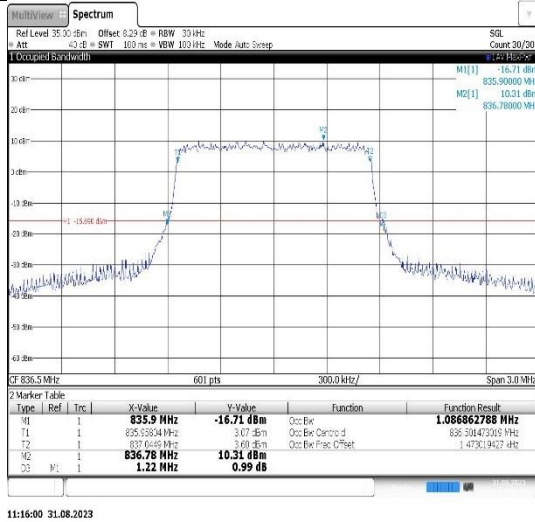

Band26(814-824)-5MHz-QPSK-26740-25RB#0

Band26(814-824)-5MHz-16QAM-26740-25RB#0

Band26(814-824)-10MHz-QPSK-26740-50RB#0

Band26(814-824)-10MHz-16QAM-26740-50RB#0

Band26(824-849)-1.4MHz-QPSK-26915-6RB#0

Band26(824-849)-1.4MHz-16QAM-26915-6RB#0