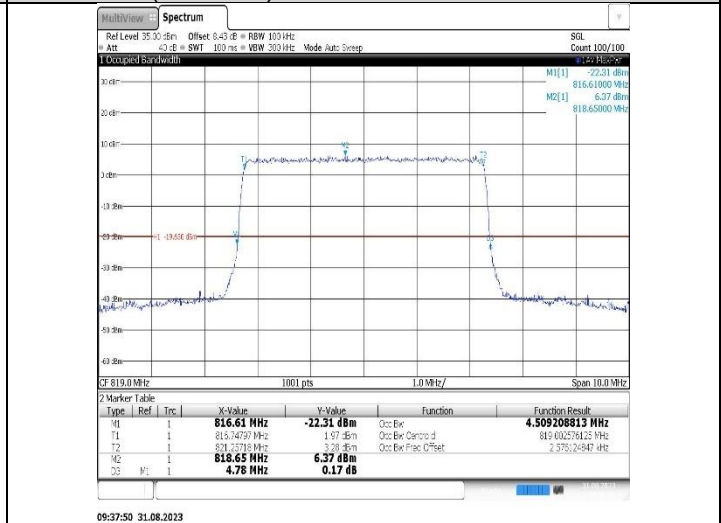

Band26(814-824)-5MHz-QPSK-26740-25RB#0

Band26(814-824)-5MHz-16QAM-26740-25RB#0

Band26(814-824)-10MHz-QPSK-26740-50RB#0

Band26(814-824)-10MHz-16QAM-26740-50RB#0

Band26(824-849)-1.4MHz-QPSK-26915-6RB#0

Band26(824-849)-1.4MHz-16QAM-26915-6RB#0