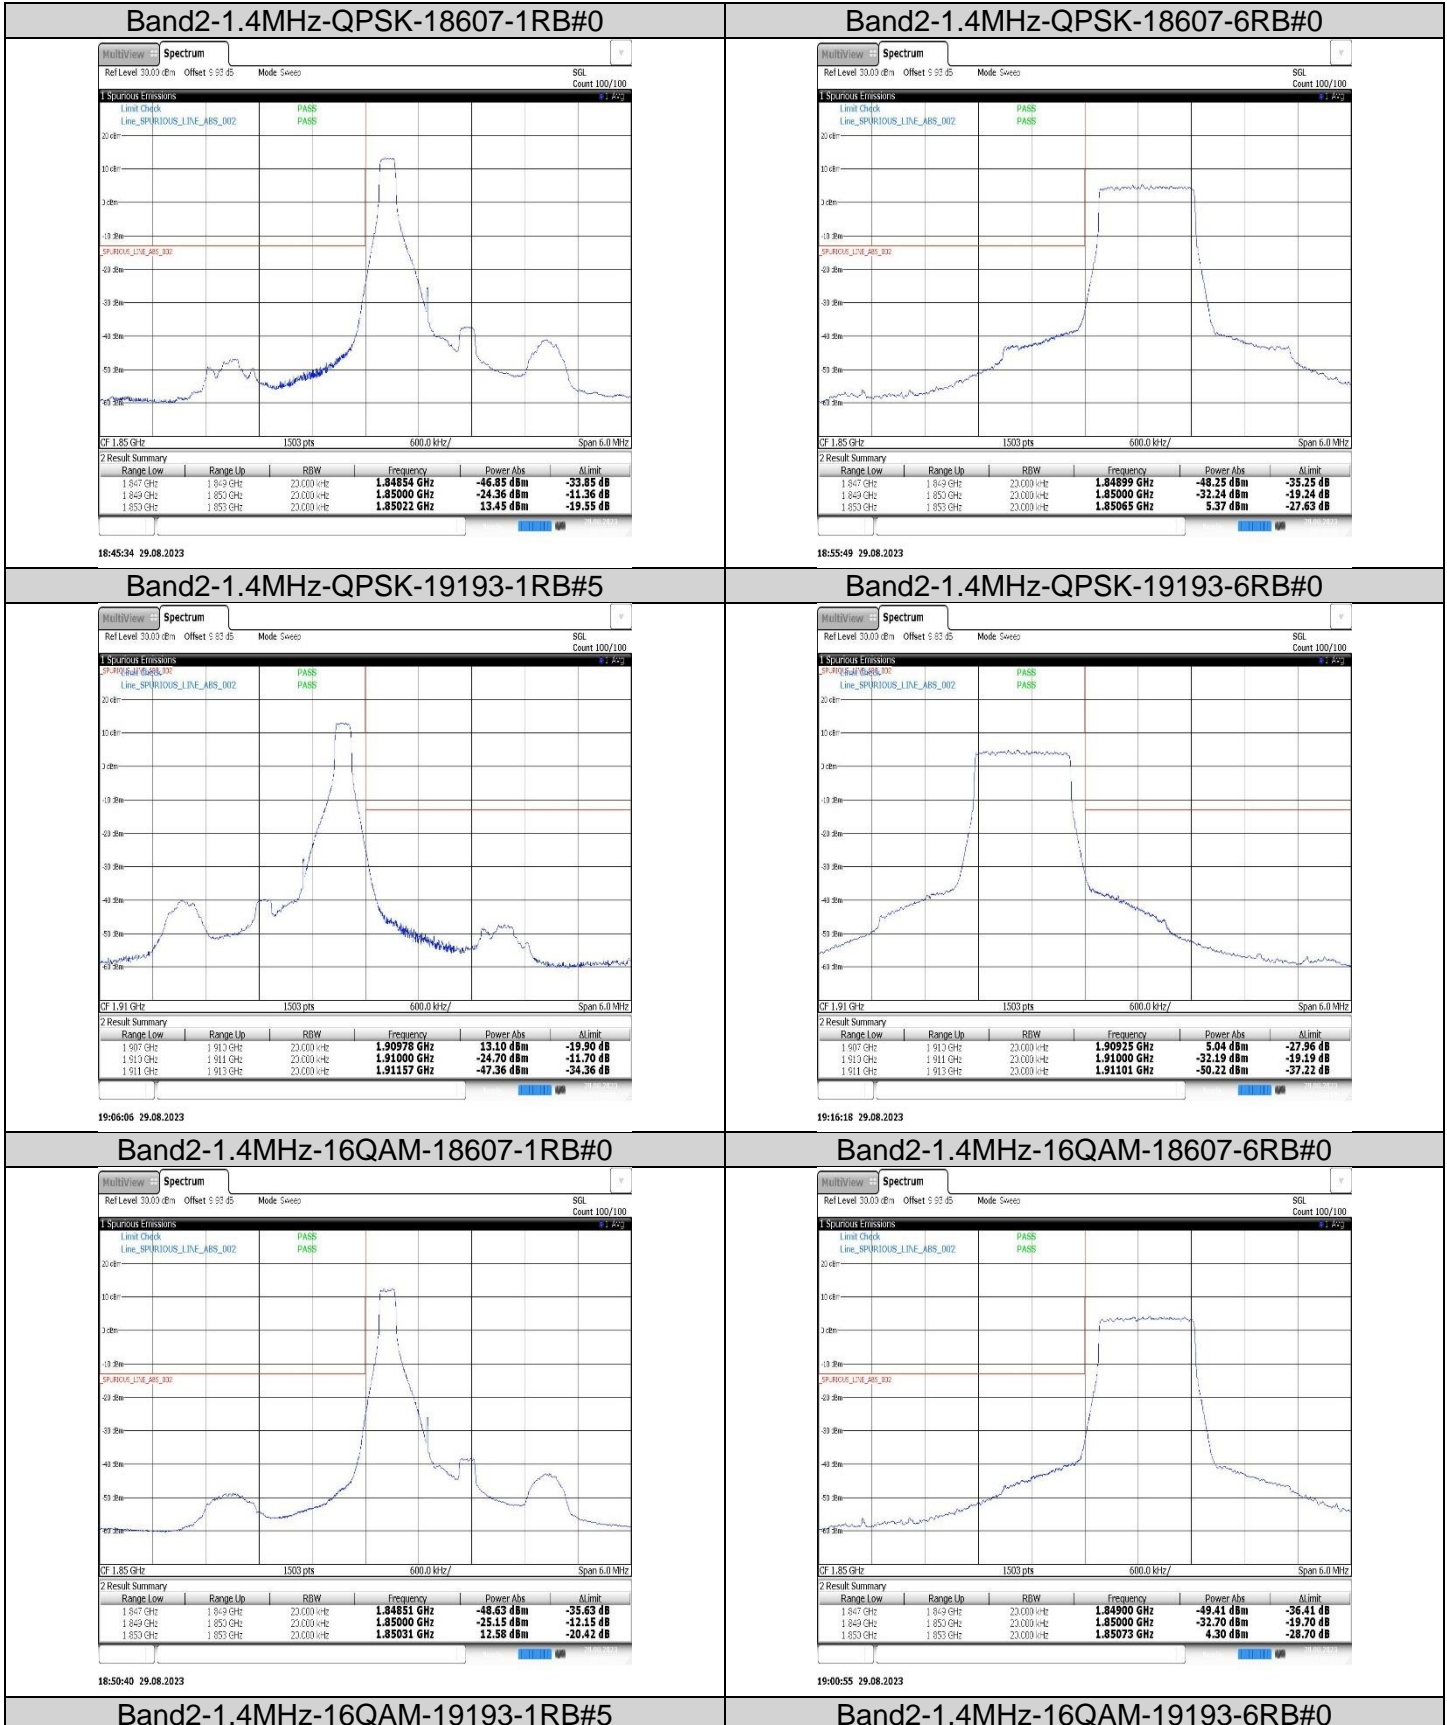

8.4.2. Test Graphs