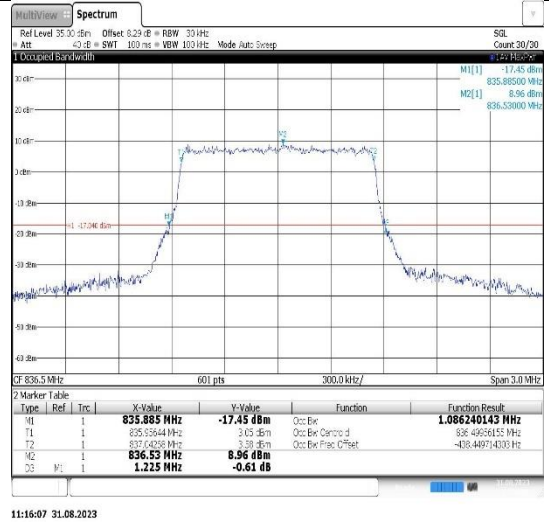

Band26(824-849)-1.4MHz-16QAM-26915-6RB#0