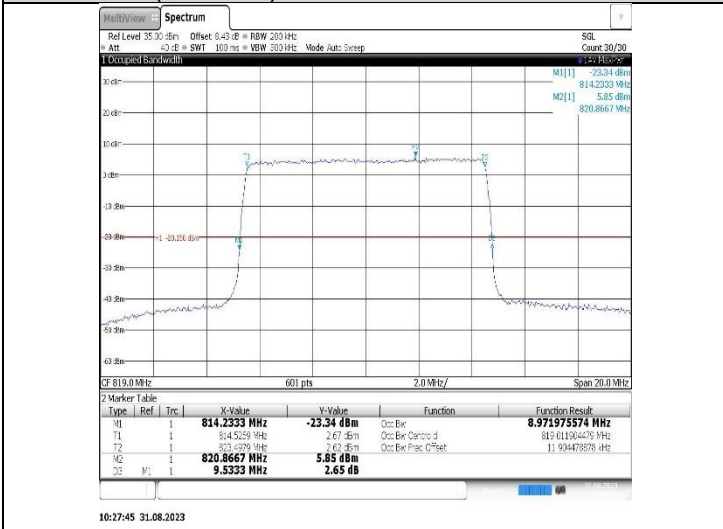

Band26(814-824)-5MHz-QPSK-26740-25RB#0

Band26(814-824)-5MHz-16QAM-26740-25RB#0

Band26(814-824)-10MHz-QPSK-26740-50RB#0

Band26(814-824)-10MHz-16QAM-26740-50RB#0

Band26(824-849)-1.4MHz-QPSK-26915-6RB#0

Band26(824-849)-1.4MHz-16QAM-26915-6RB#0