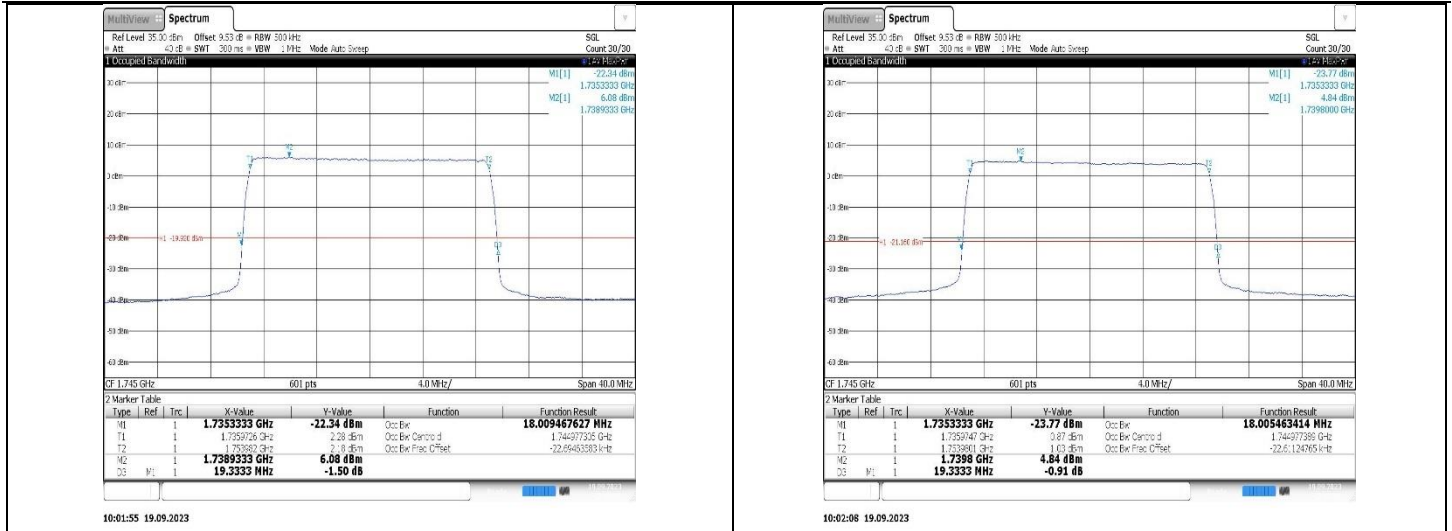

Band66-10MHz-QPSK-132322-50RB#0

Band66-10MHz-16QAM-132322-50RB#0

Band66-15MHz-QPSK-132322-75RB#0

Band66-15MHz-16QAM-132322-75RB#0

Band66-20MHz-QPSK-132322-100RB#0

Band66-20MHz-16QAM-132322-100RB#0

8.4. Appendix D: Band Edge