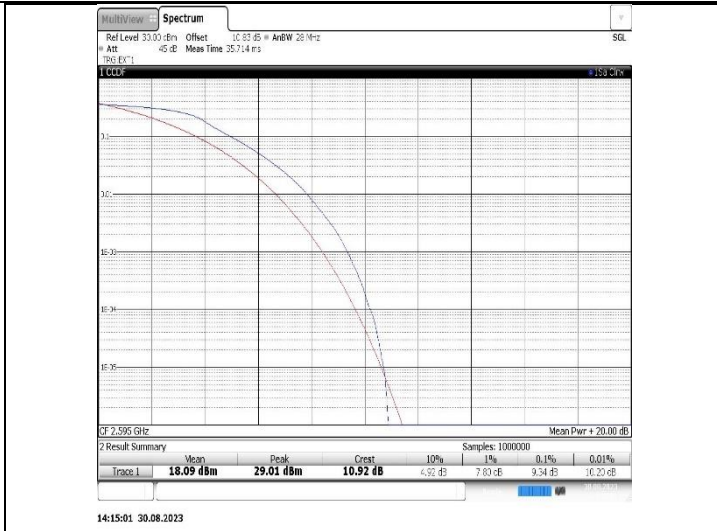

Band26(824-849)-15MHz-QPSK-26915-75RB#0

Band26(824-849)-15MHz-16QAM-26915-75RB#0

Band38-5MHz-QPSK-38000-25RB#0

Band38-5MHz-16QAM-38000-25RB#0

Band38-10MHz-QPSK-38000-50RB#0

Band38-10MHz-16QAM-38000-50RB#0

**Band38-15MHz-QPSK-38000-75RB#0**