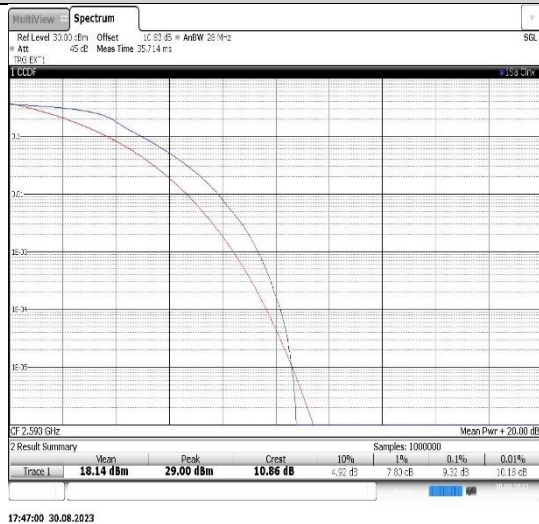

Band41-10MHz-QPSK-40620-50RB#0