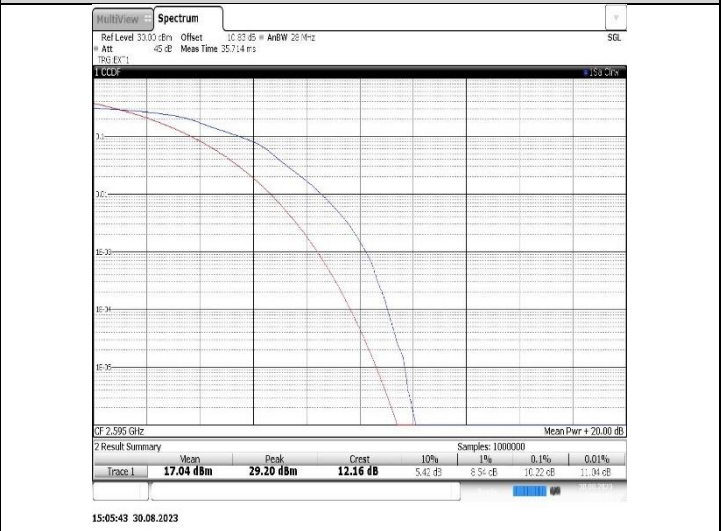

Band38-15MHz-16QAM-38000-75RB#0