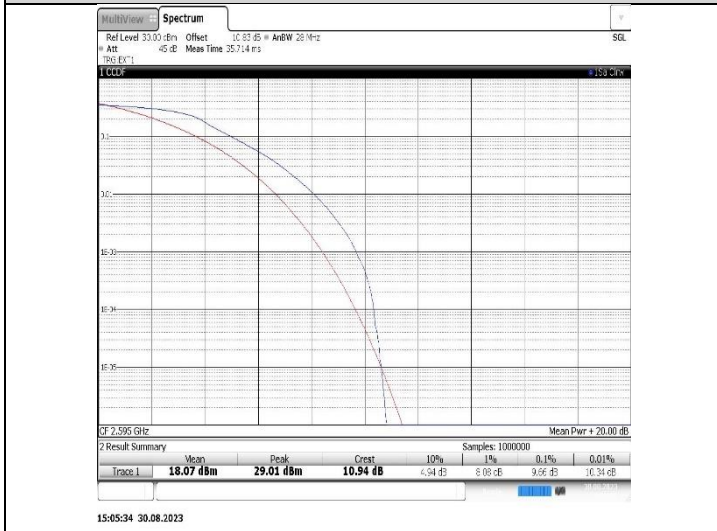

Band38-15MHz-QPSK-38000-75RB#0