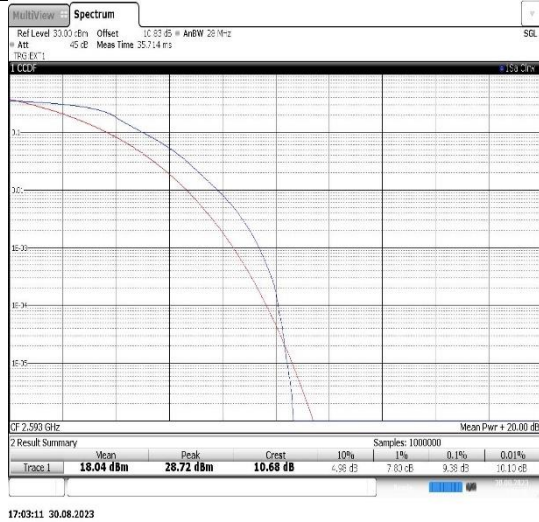

**Band38-15MHz-16QAM-38000-75RB#0**

**Band38-20MHz-QPSK-38000-100RB#0**

**Band38-20MHz-16QAM-38000-100RB#0**

**Band41-5MHz-QPSK-40620-25RB#0**

**Band41-5MHz-16QAM-40620-25RB#0**

Band41-10MHz-QPSK-40620-50RB#0