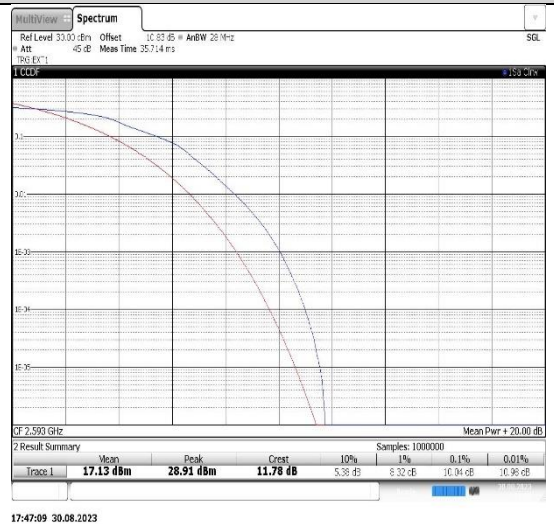

Band41-10MHz-16QAM-40620-50RB#0