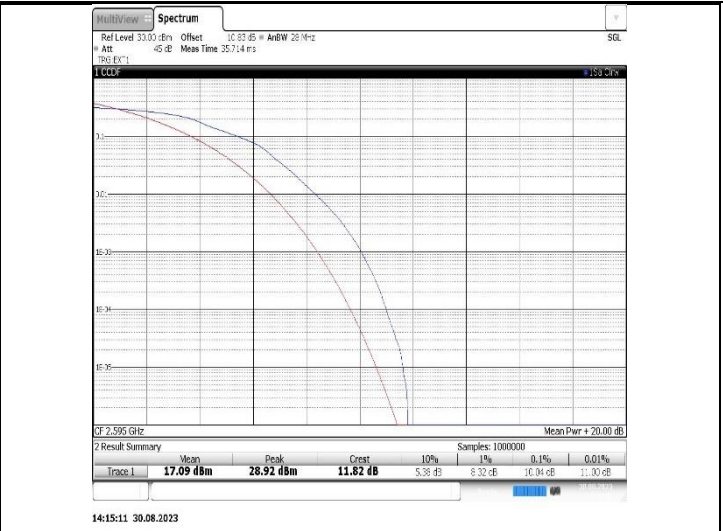

Band26(824-849)-15MHz-QPSK-26915-75RB#0

Band26(824-849)-15MHz-16QAM-26915-75RB#0

Band38-5MHz-QPSK-38000-25RB#0

Band38-5MHz-16QAM-38000-25RB#0

Band38-10MHz-QPSK-38000-50RB#0

Band38-10MHz-16QAM-38000-50RB#0

**Band38-15MHz-QPSK-38000-75RB#0**