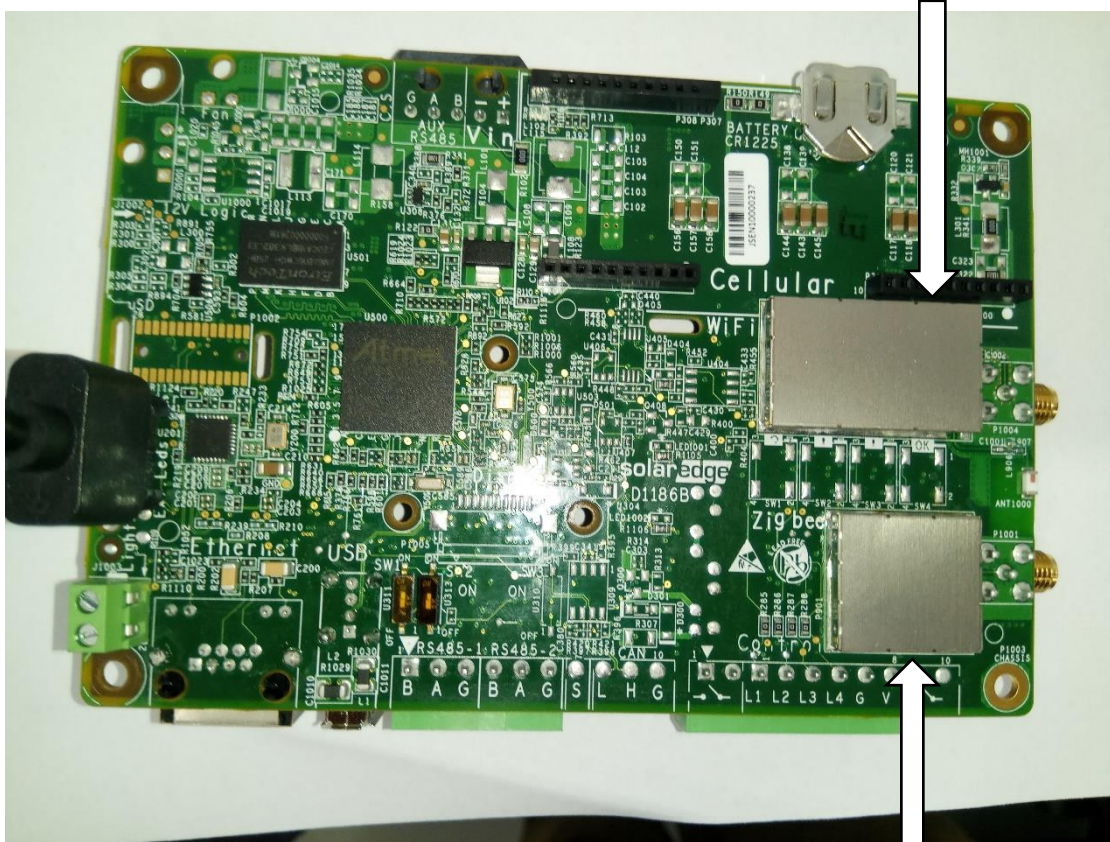

# SE Portia LINUX label location

Label will placed here.  
On the shield

Label will placed here.  
On the shield