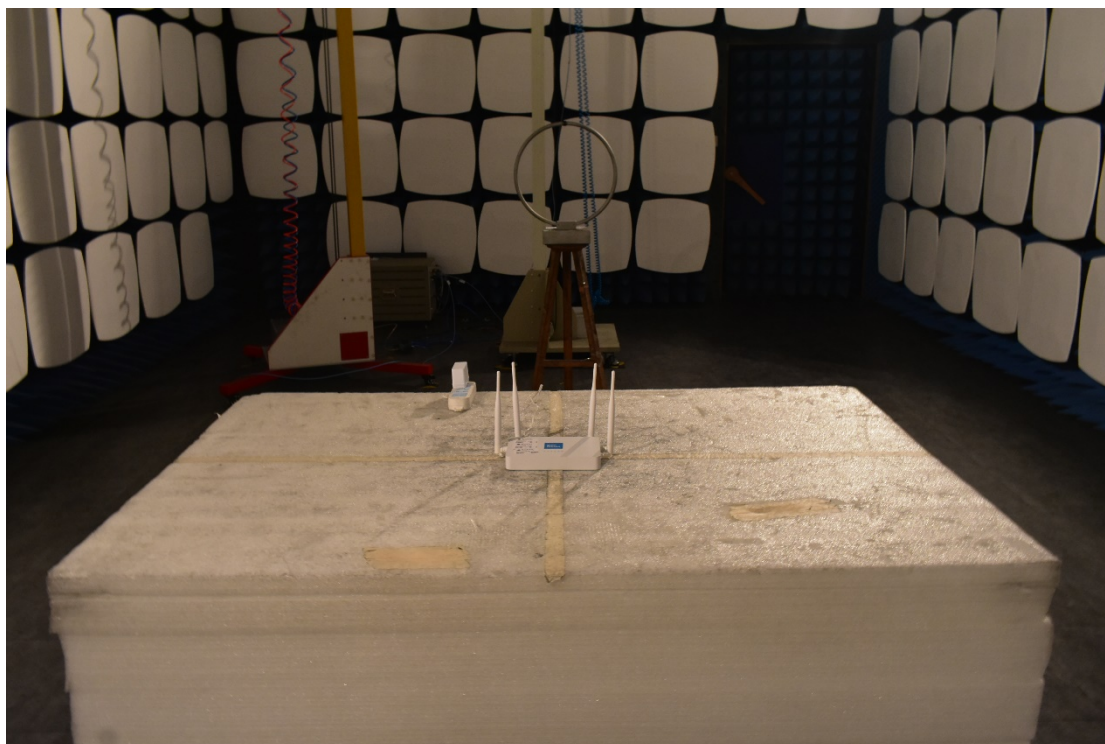

### Test Setup Photos

1. Conducted emission main's port front view

2. Conducted emission main's port side view

### 3. Radiated emission (9KHz-30MHz)

### 4. Radiated emission (30MHz-1GHz)