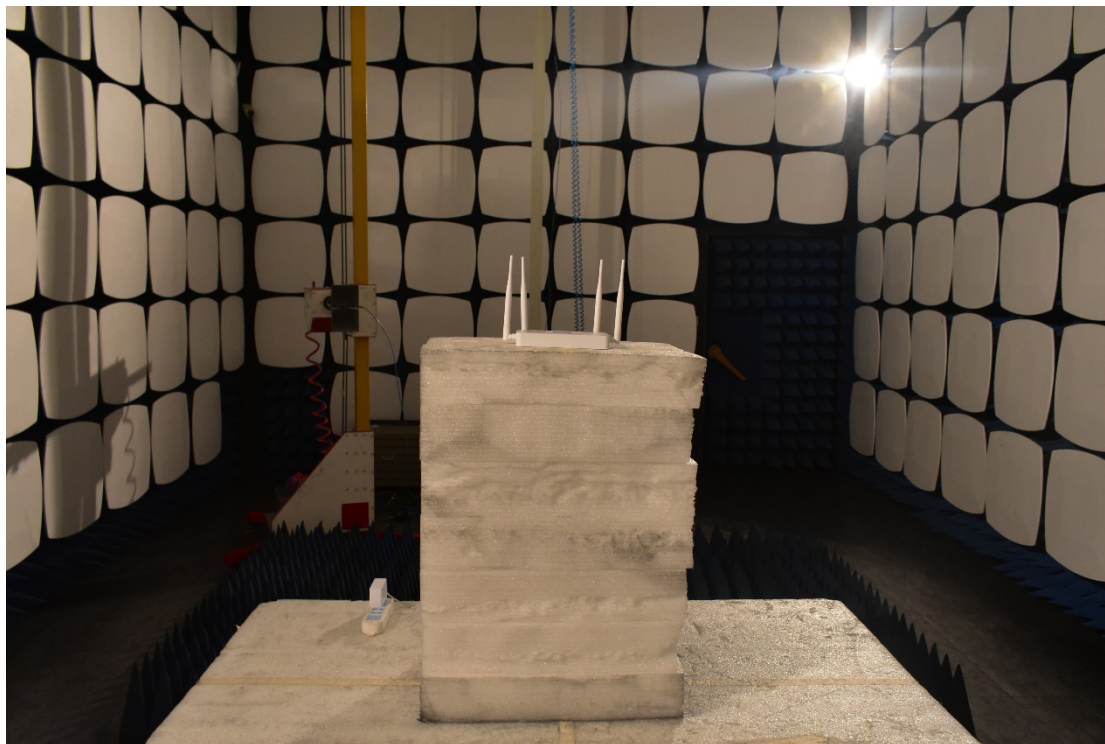

5. Radiated emission (above 1GHz)