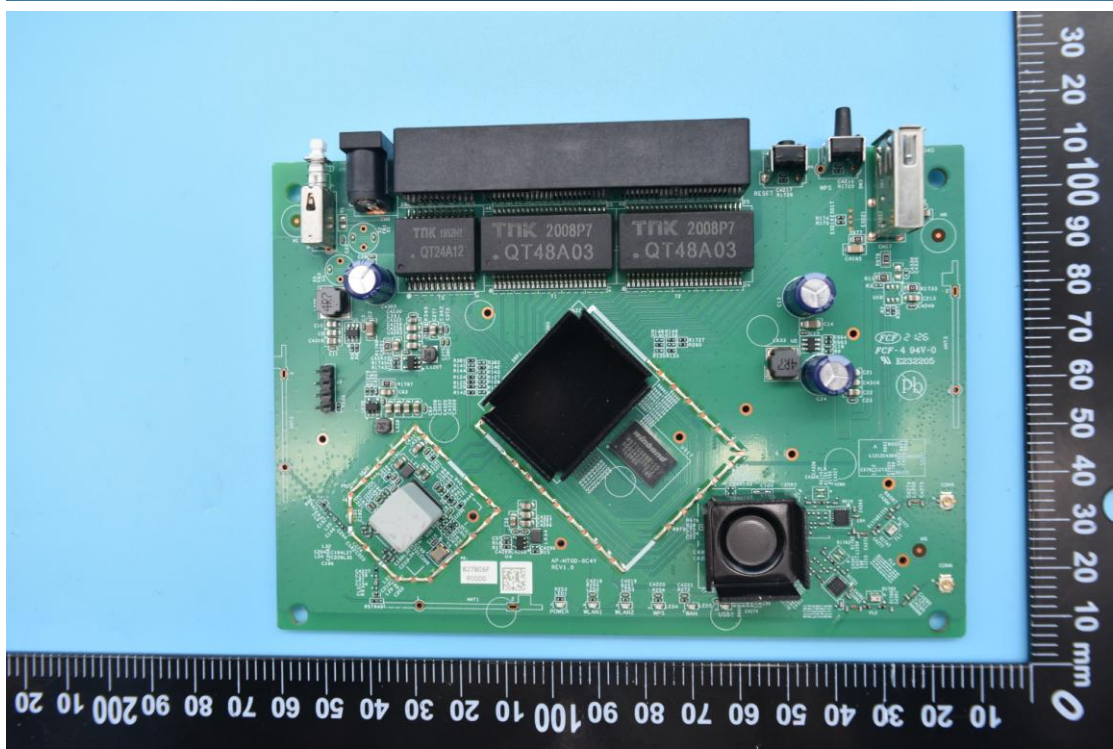

FCC ID: 2AGPP-SKWB8V3

Internal Photos

1. EUT uncover view

2. Antenna view