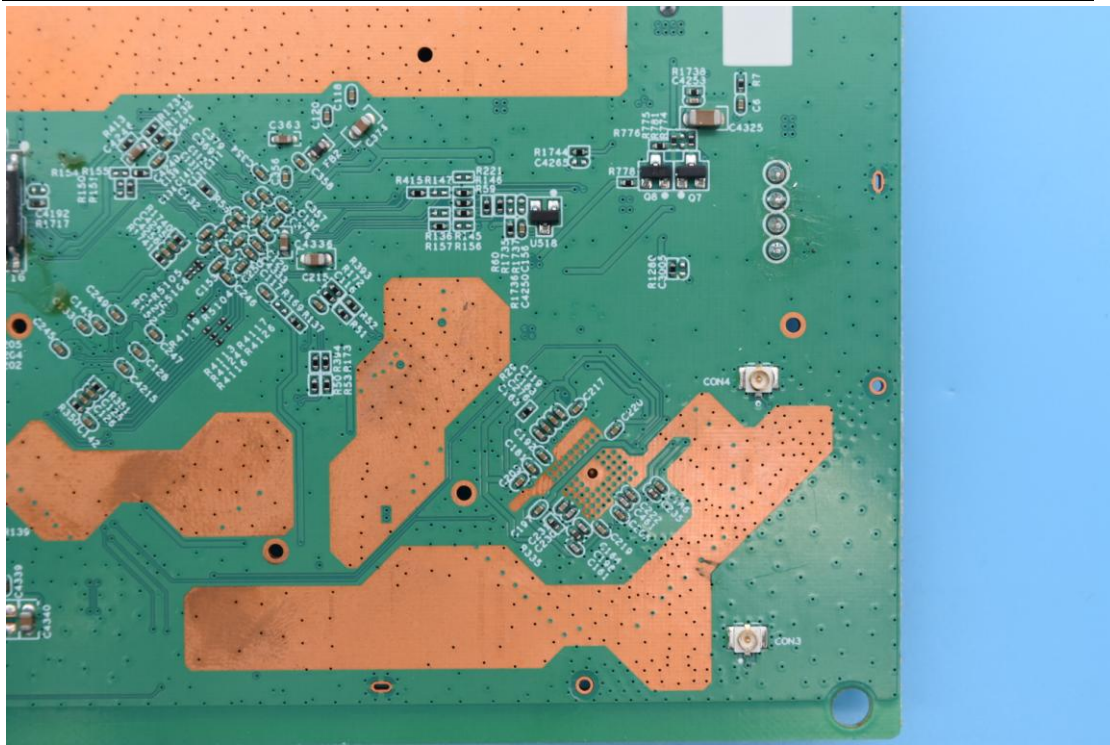

FCC ID: 2AGPP-SKWB8V3

Internal Photos

1. EUT uncover view

2. Antenna view