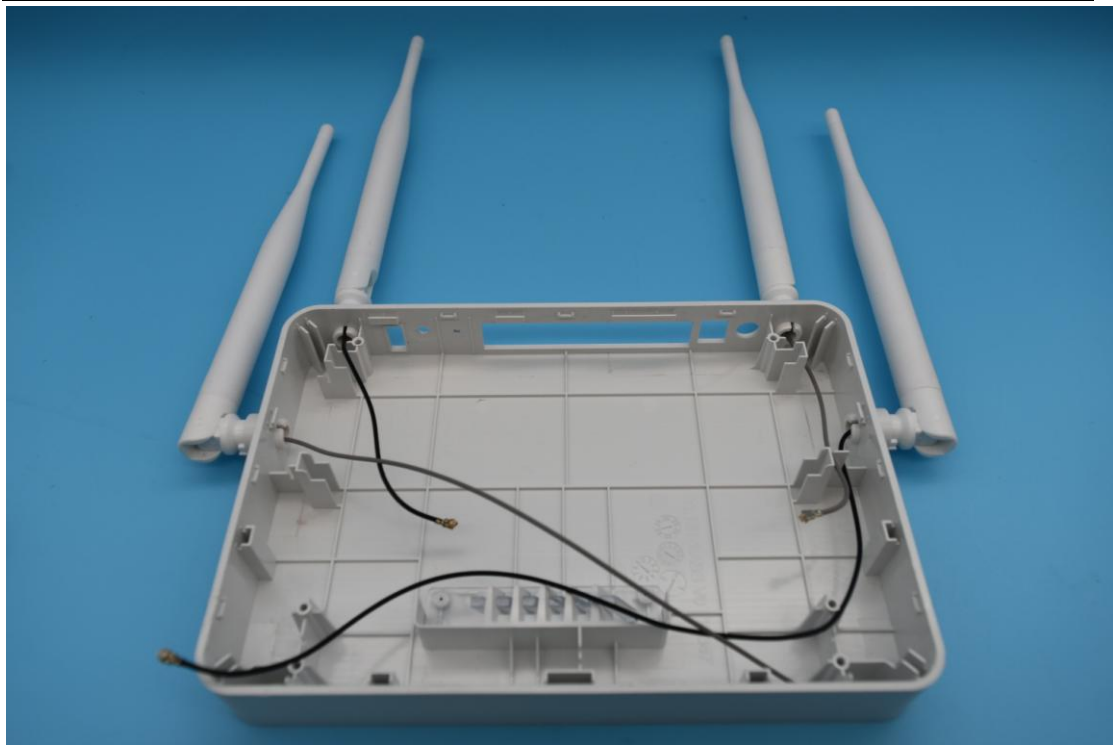

FCC ID: 2AGPP-SKWB8V3

Internal Photos

1. EUT uncover view

2. Antenna view