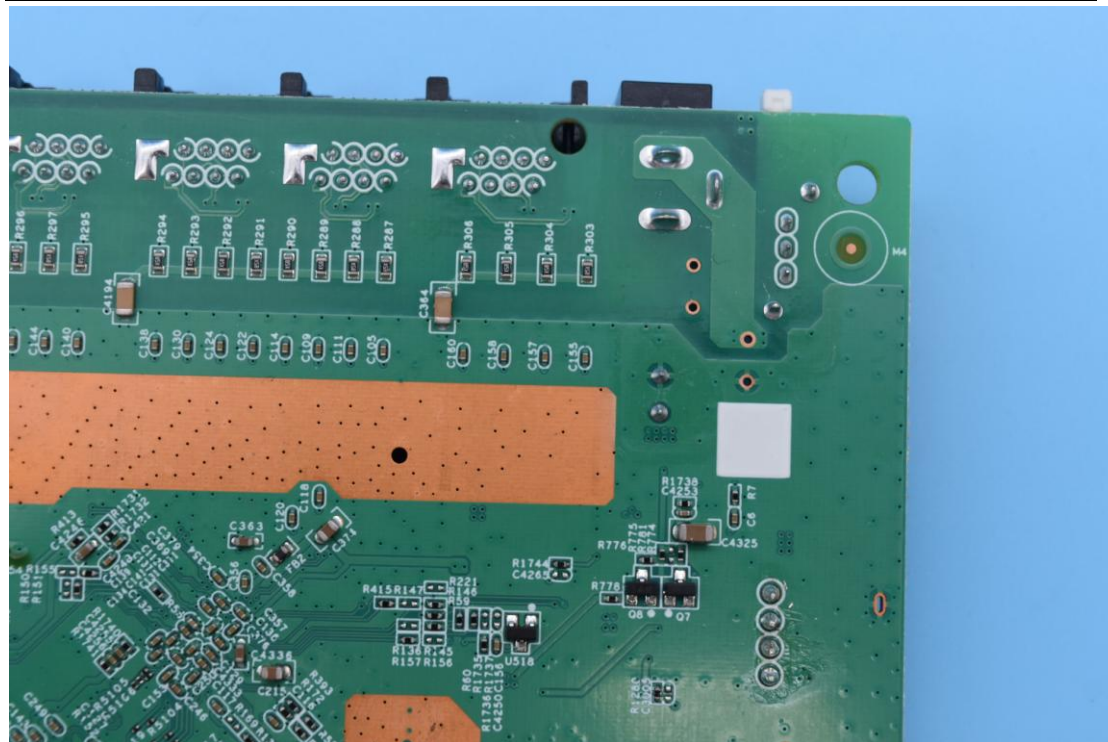

FCC ID: 2AGPP-SKWB8V3

Internal Photos

1. EUT uncover view

2. Antenna view