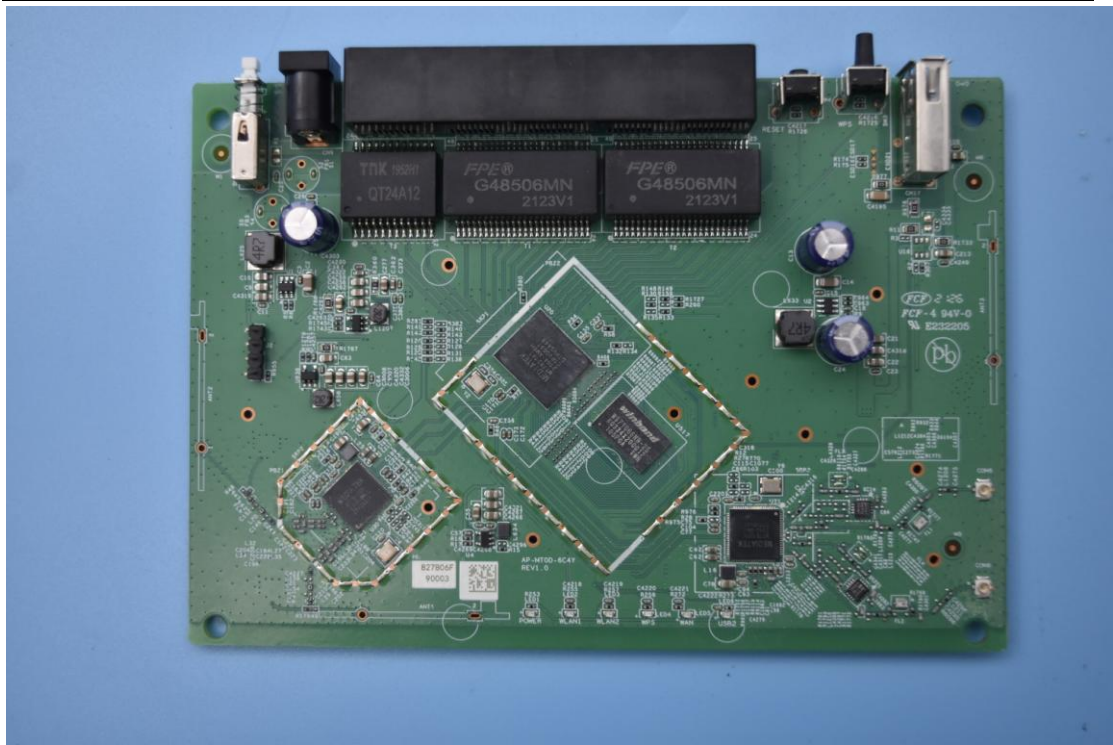

FCC ID: 2AGPP-SKWB8V3

Internal Photos

1. EUT uncover view

2. Antenna view