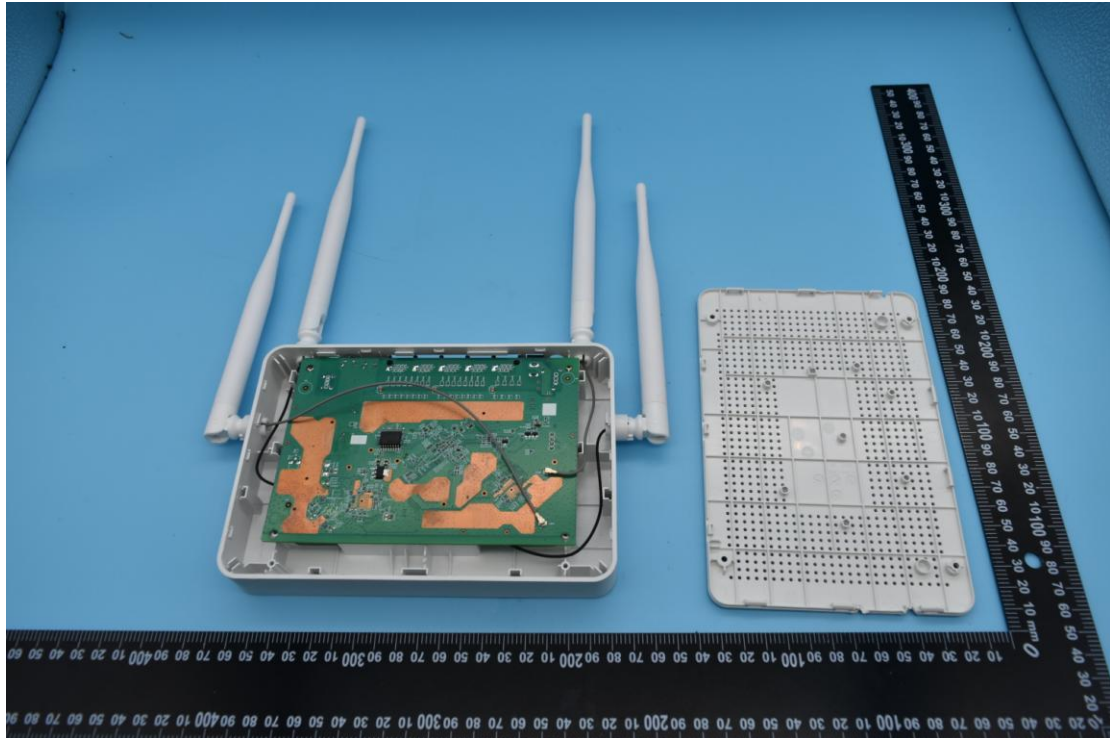

FCC ID: 2AGPP-SKWB8V3

Internal Photos

1. EUT uncover view

2. Antenna view