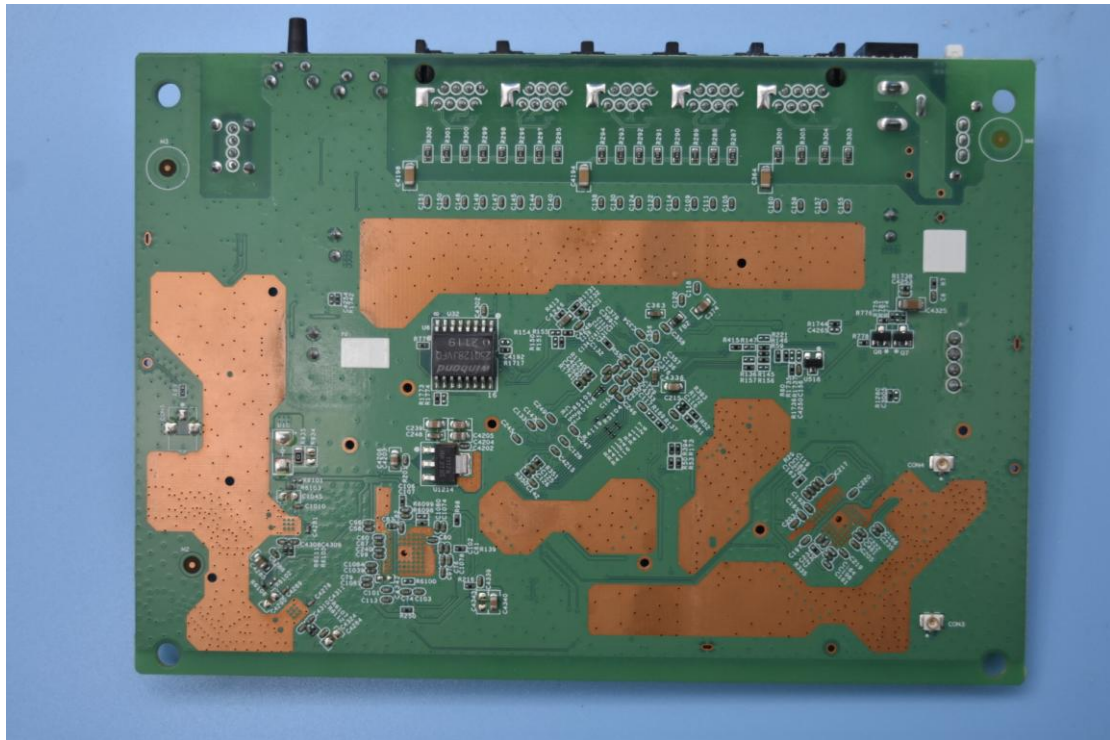

FCC ID: 2AGPP-SKWB8V3

Internal Photos

1. EUT uncover view

2. Antenna view