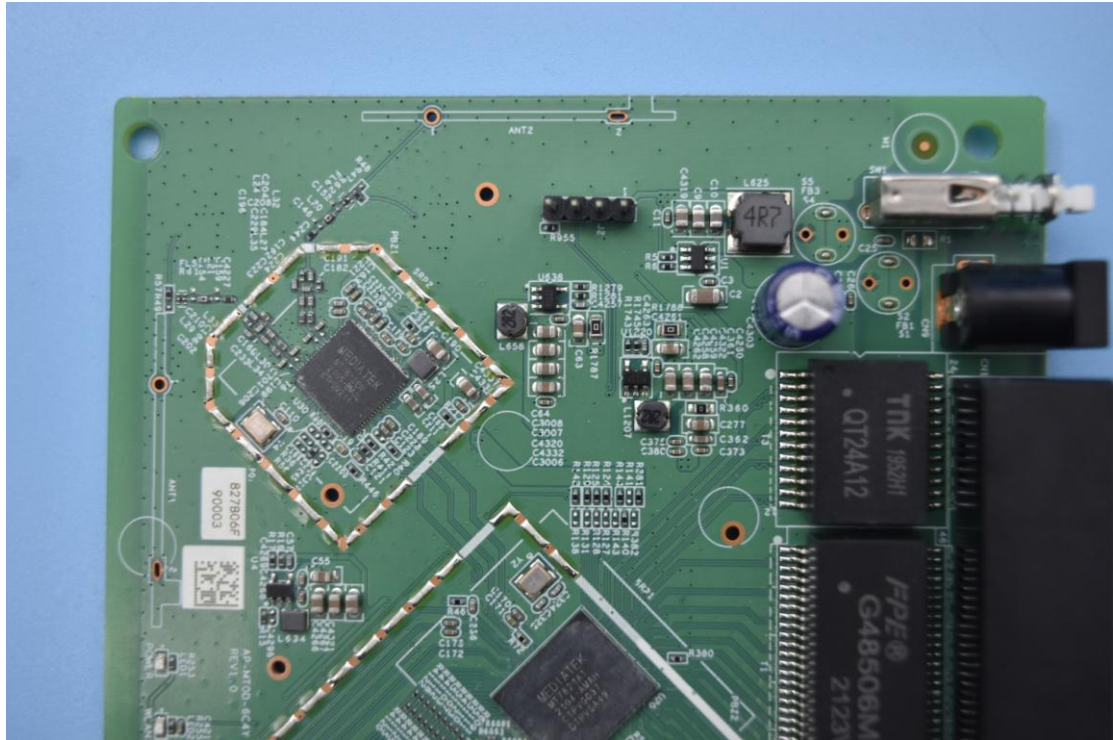

FCC ID: 2AGPP-SKWB8V3

Internal Photos

1. EUT uncover view

2. Antenna view