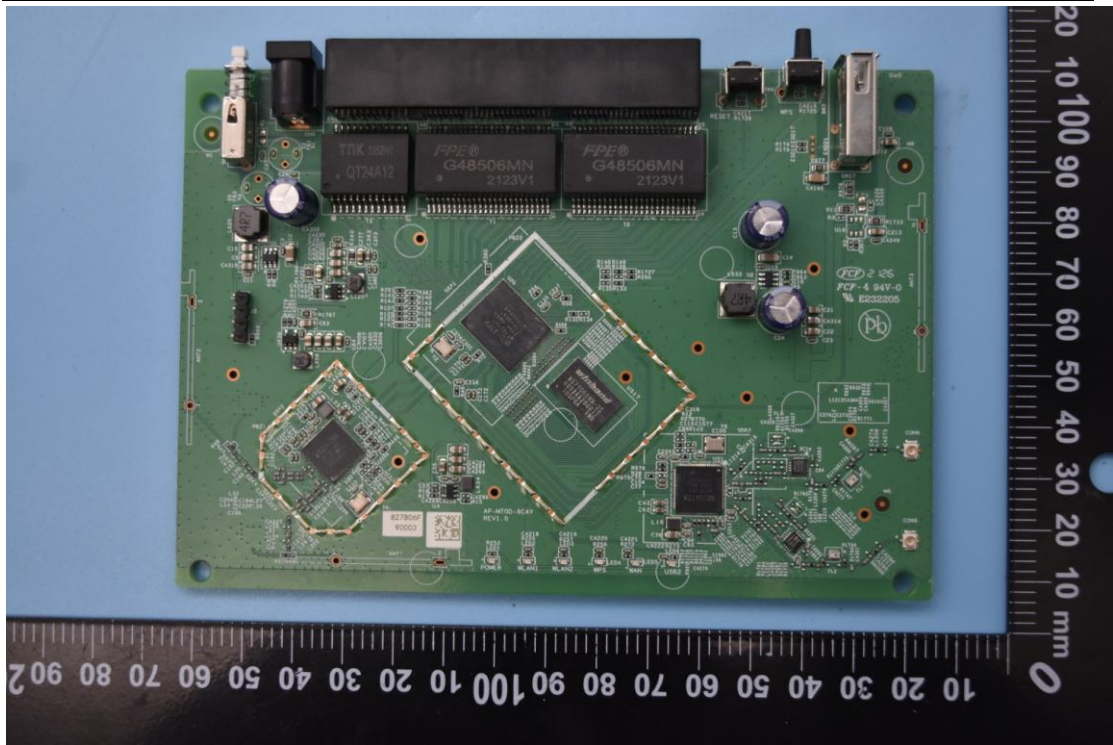

FCC ID: 2AGPP-SKWB8V3

Internal Photos

1. EUT uncover view

2. Antenna view