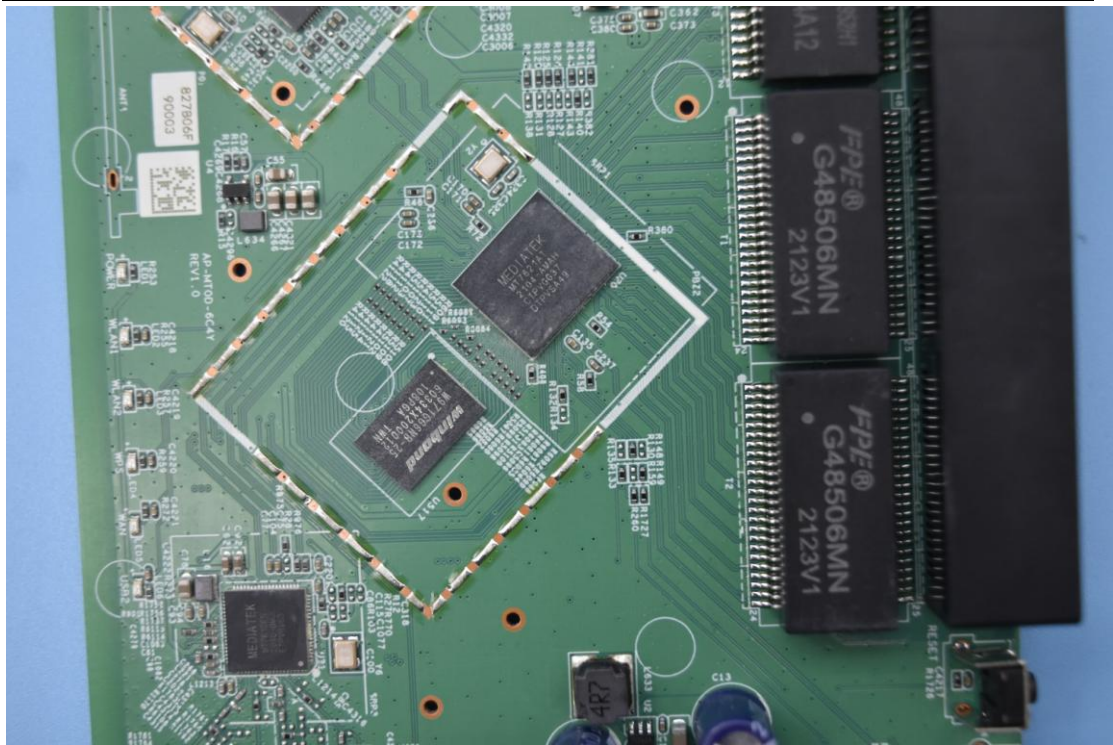

FCC ID: 2AGPP-SKWB8V3

Internal Photos

1. EUT uncover view

2. Antenna view