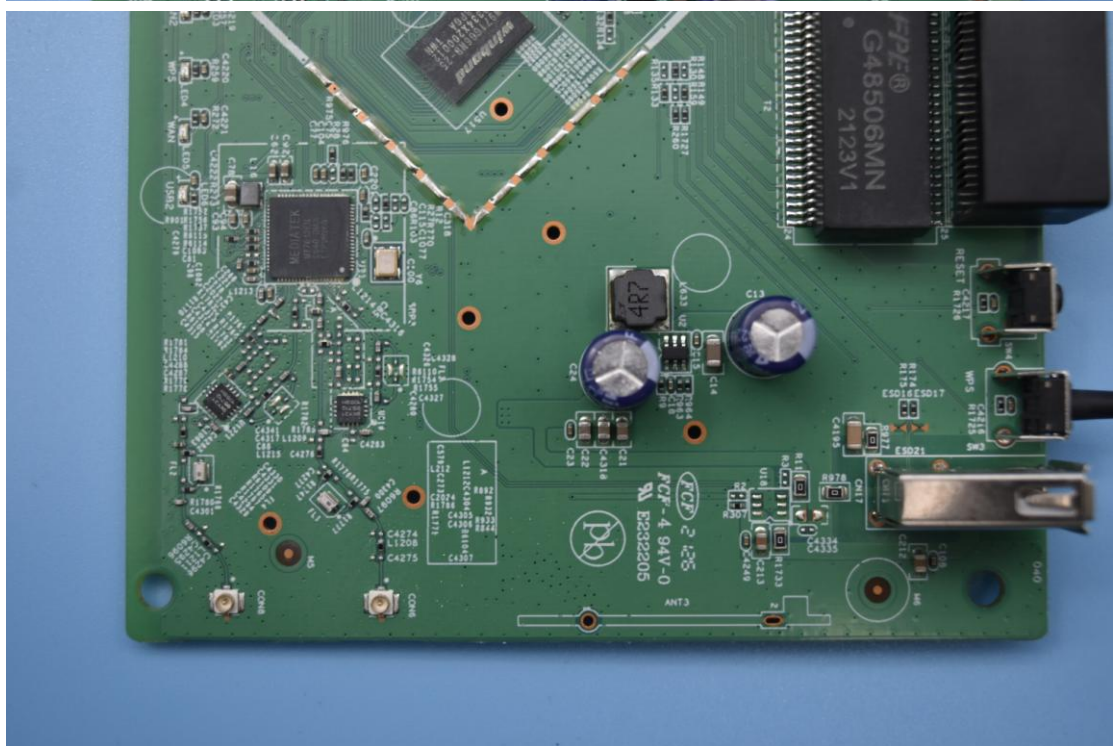

FCC ID: 2AGPP-SKWB8V3

Internal Photos

1. EUT uncover view

2. Antenna view