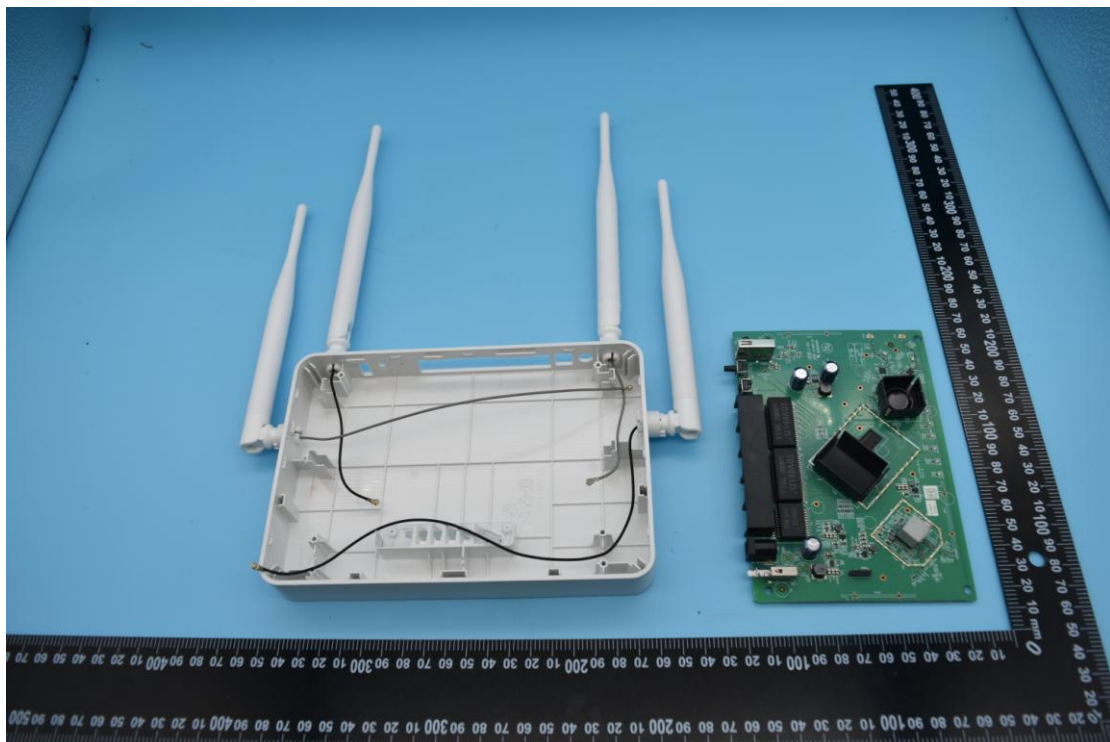

FCC ID: 2AGPP-SKWB8V3

Internal Photos

1. EUT uncover view

2. Antenna view