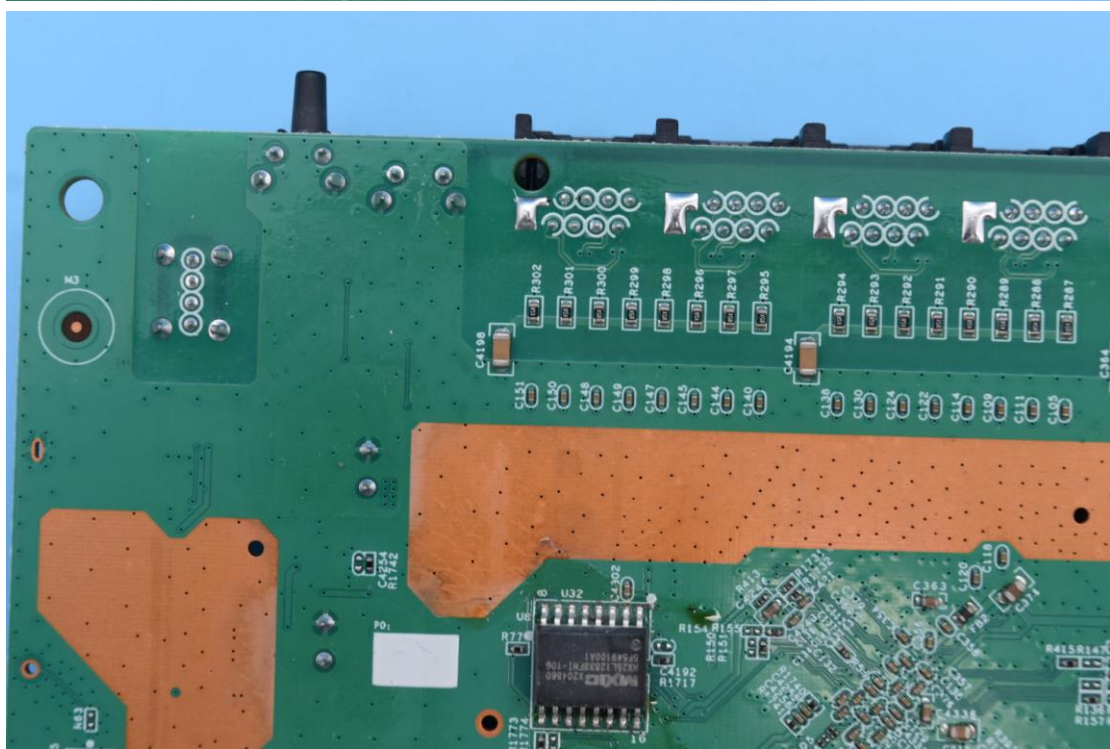

FCC ID: 2AGPP-SKWB8V3

Internal Photos

1. EUT uncover view

2. Antenna view