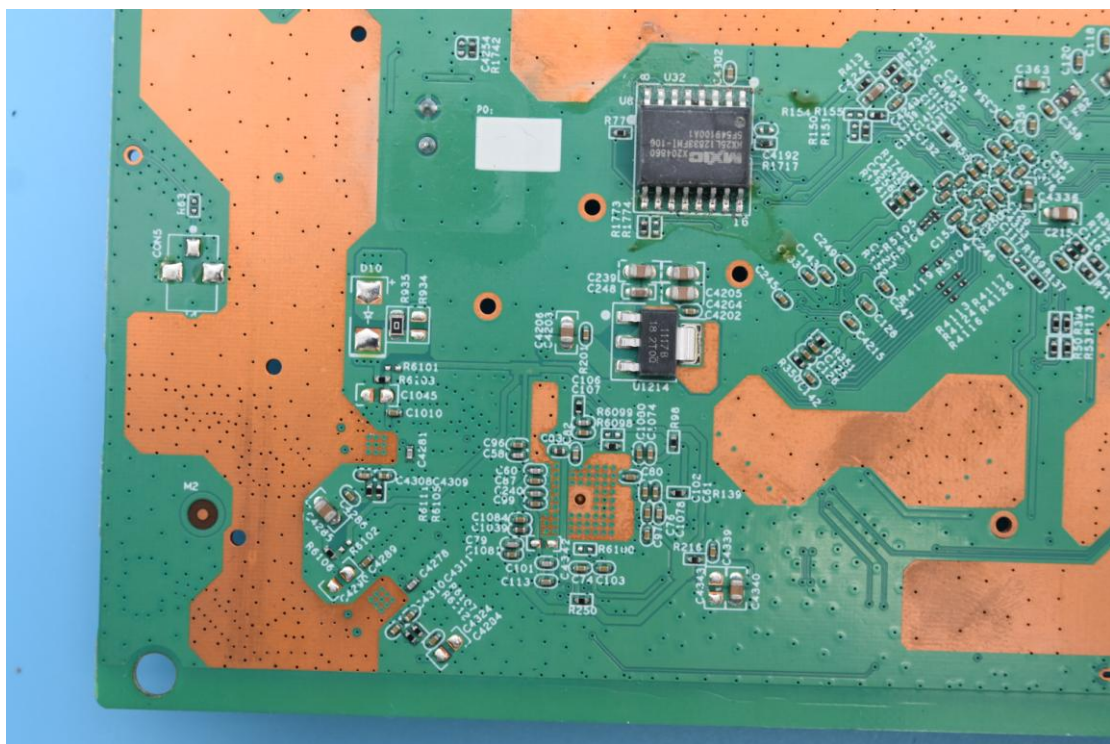

FCC ID: 2AGPP-SKWB8V3

Internal Photos

1. EUT uncover view

2. Antenna view