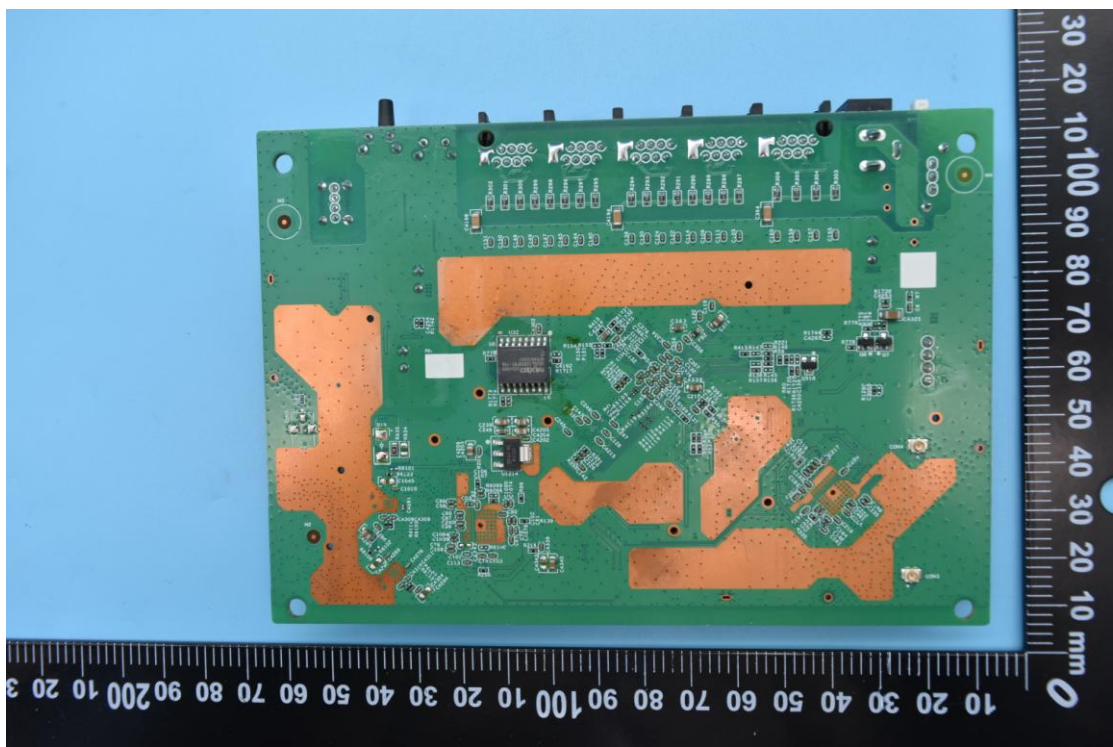

FCC ID: 2AGPP-SKWB8V3

Internal Photos

1. EUT uncover view

2. Antenna view