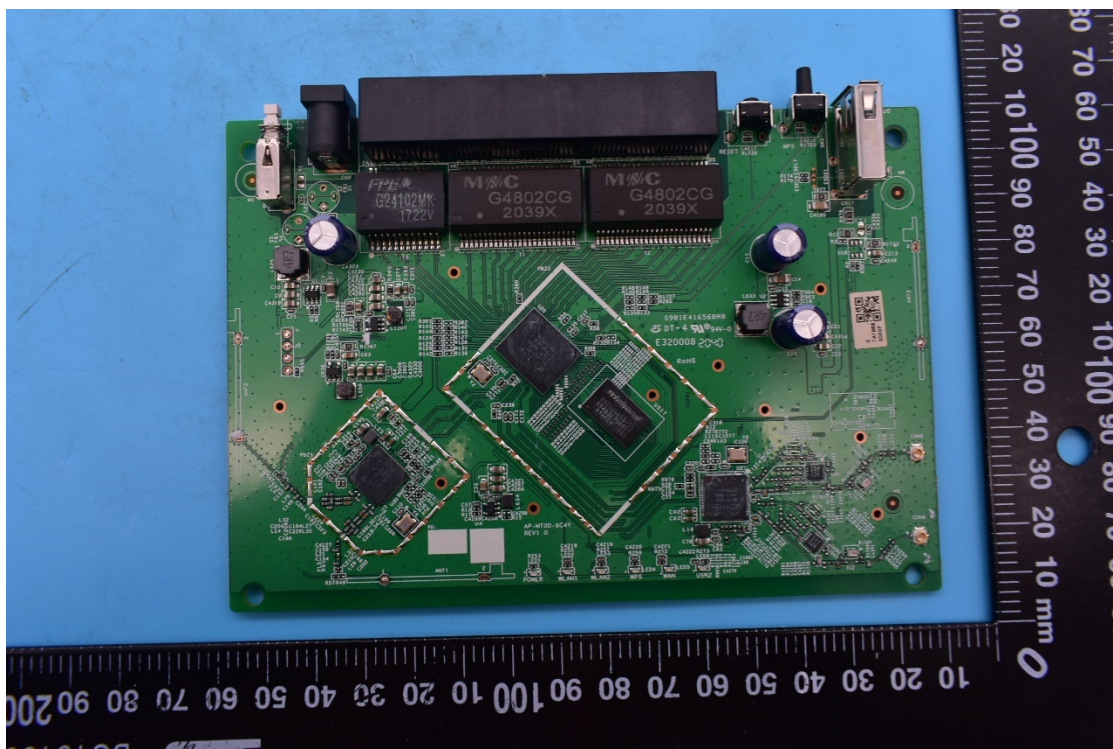

FCC ID:2AGPP-SKWB8V3

Internal Photos

1. EUT uncover view

2. Antenna view