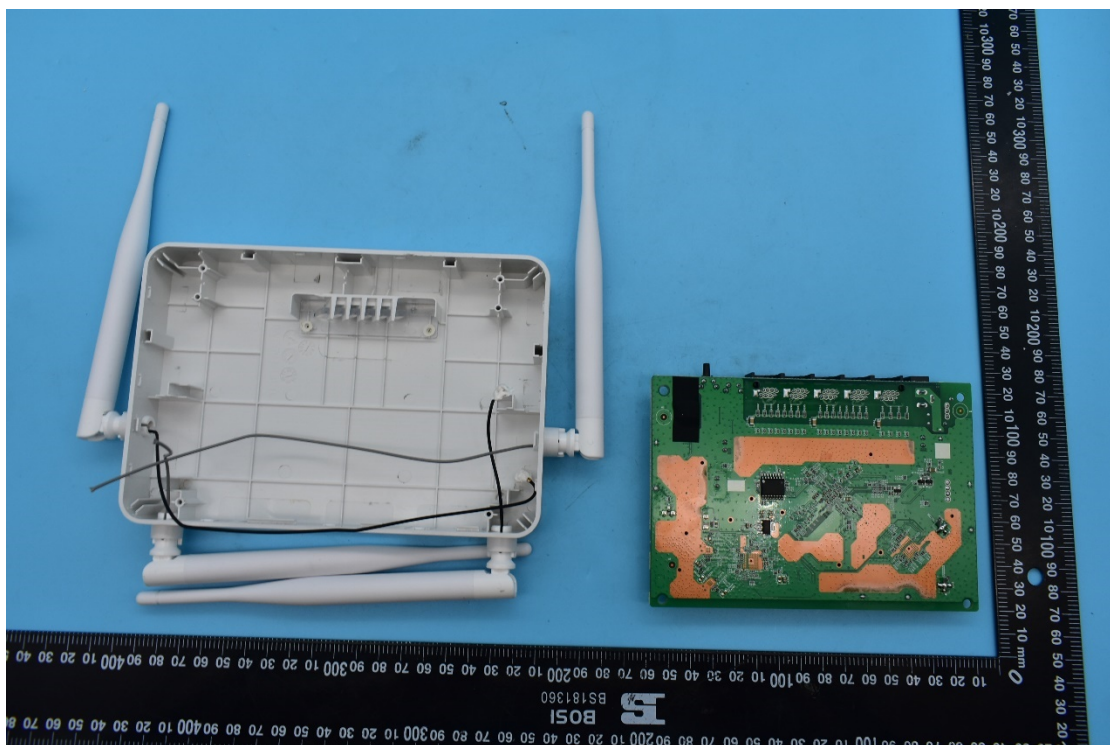

FCC ID:2AGPP-SKWB8V3

Internal Photos

1. EUT uncover view

2. Antenna view