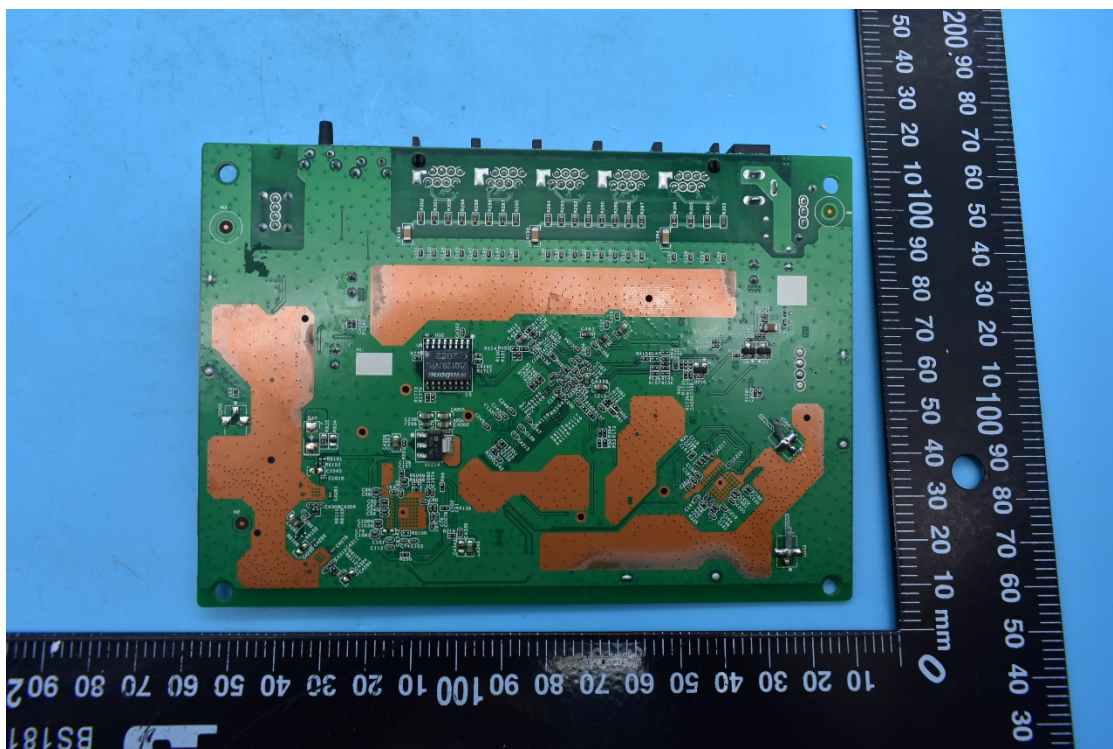

FCC ID:2AGPP-SKWB8V3

Internal Photos

1. EUT uncover view

2. Antenna view