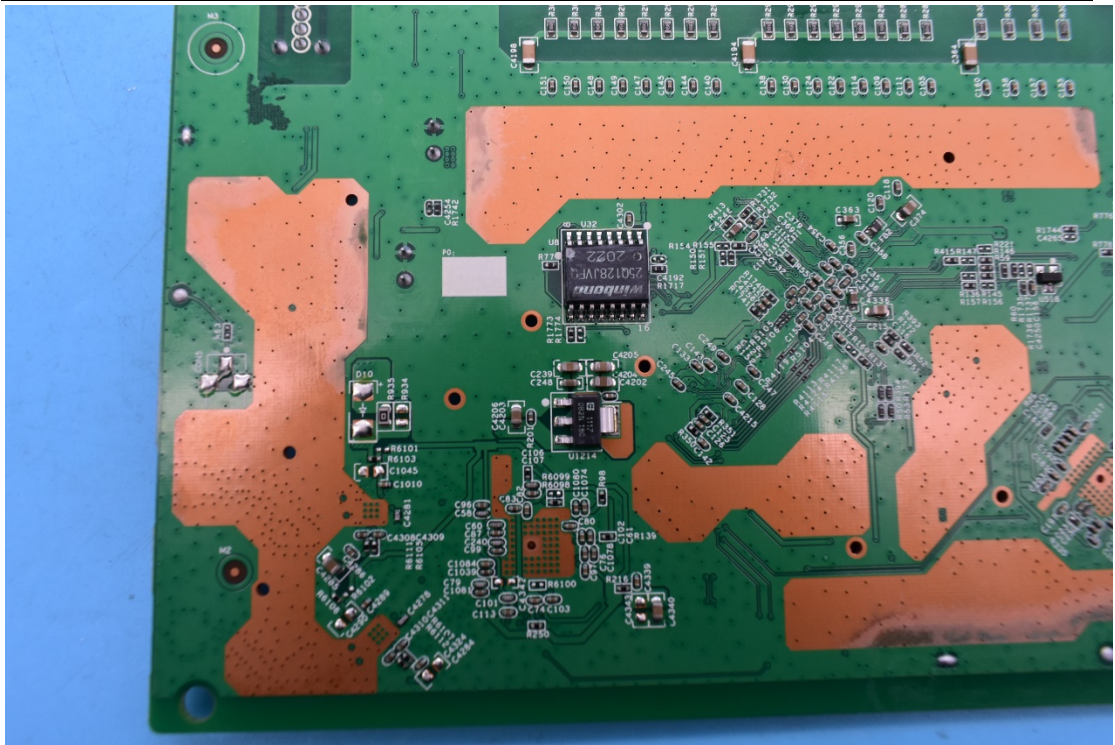

FCC ID:2AGPP-SKWB8V3

Internal Photos

1. EUT uncover view

2. Antenna view