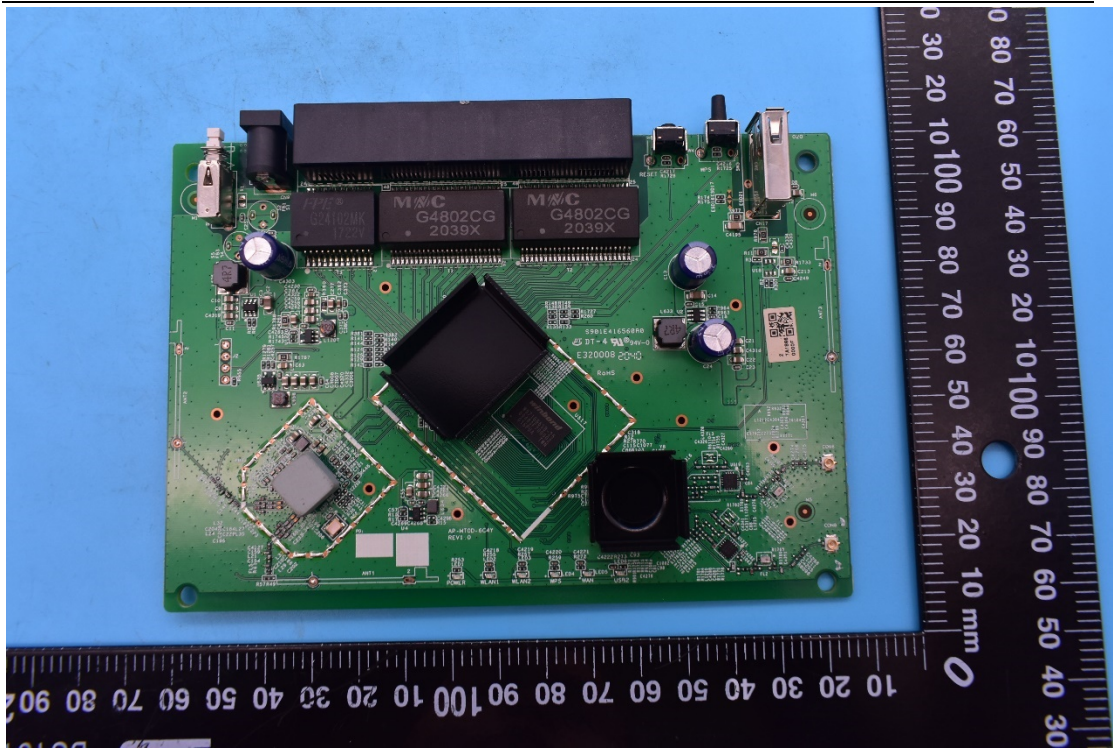

FCC ID:2AGPP-SKWB8V3

Internal Photos

1. EUT uncover view

2. Antenna view