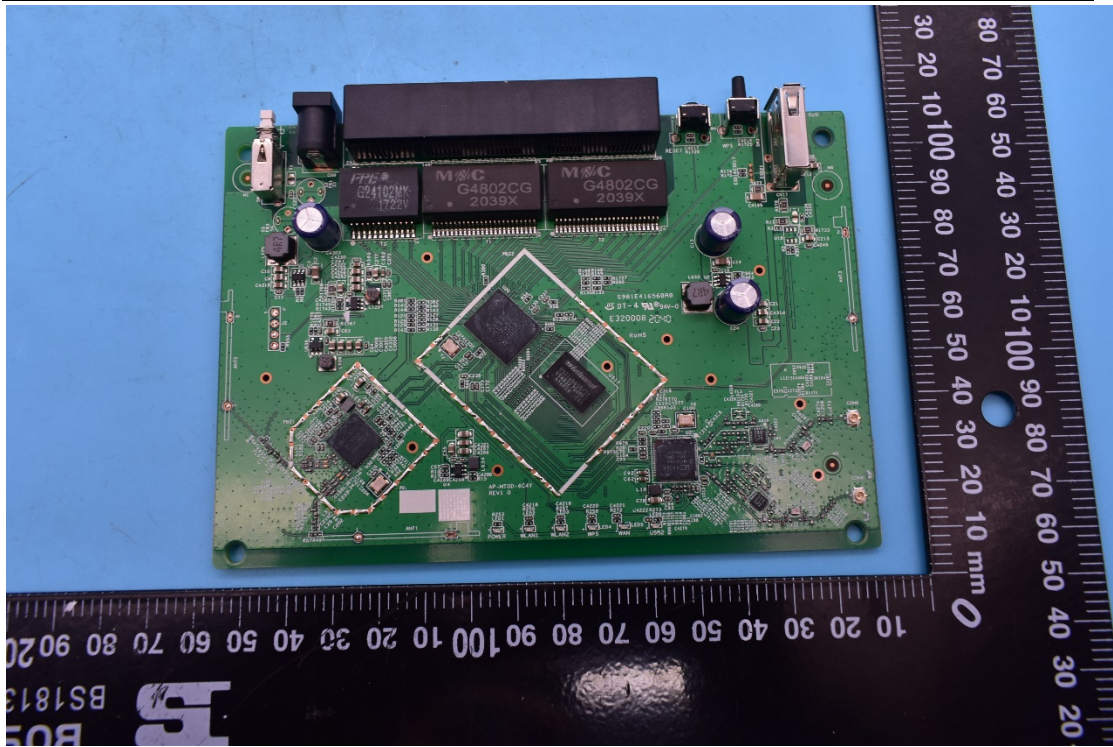

FCC ID:2AGPP-SKWB8V3

Internal Photos

1. EUT uncover view

2. Antenna view