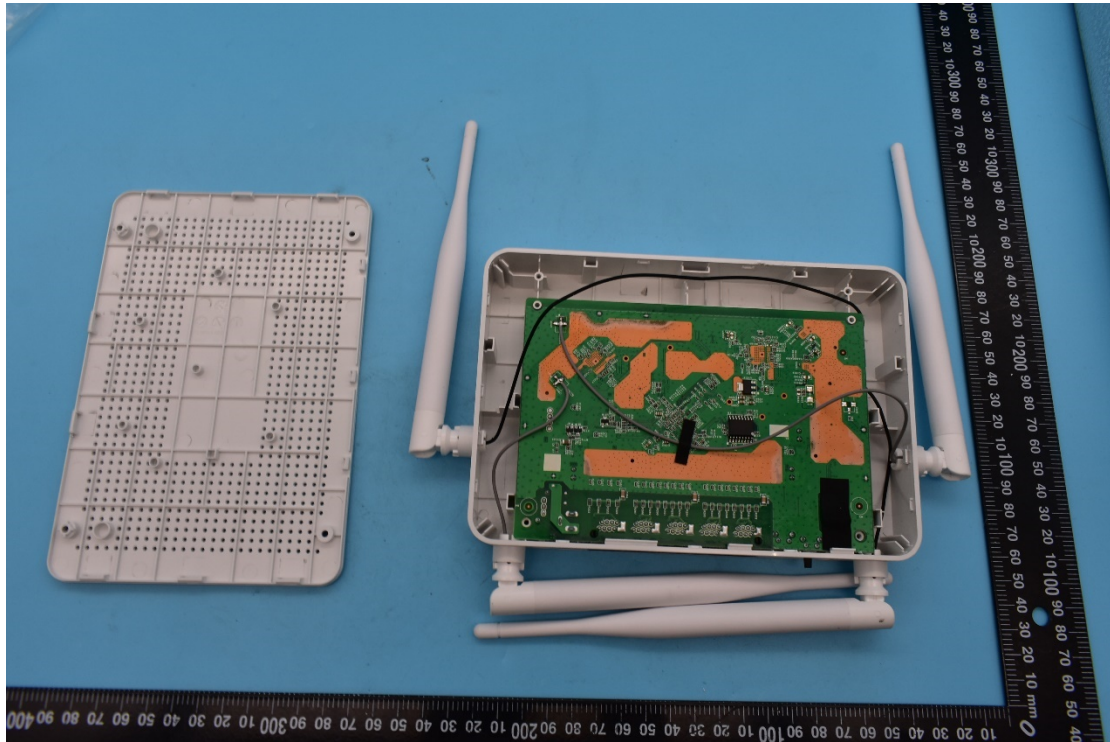

FCC ID:2AGPP-SKWB8V3

Internal Photos

1. EUT uncover view

2. Antenna view