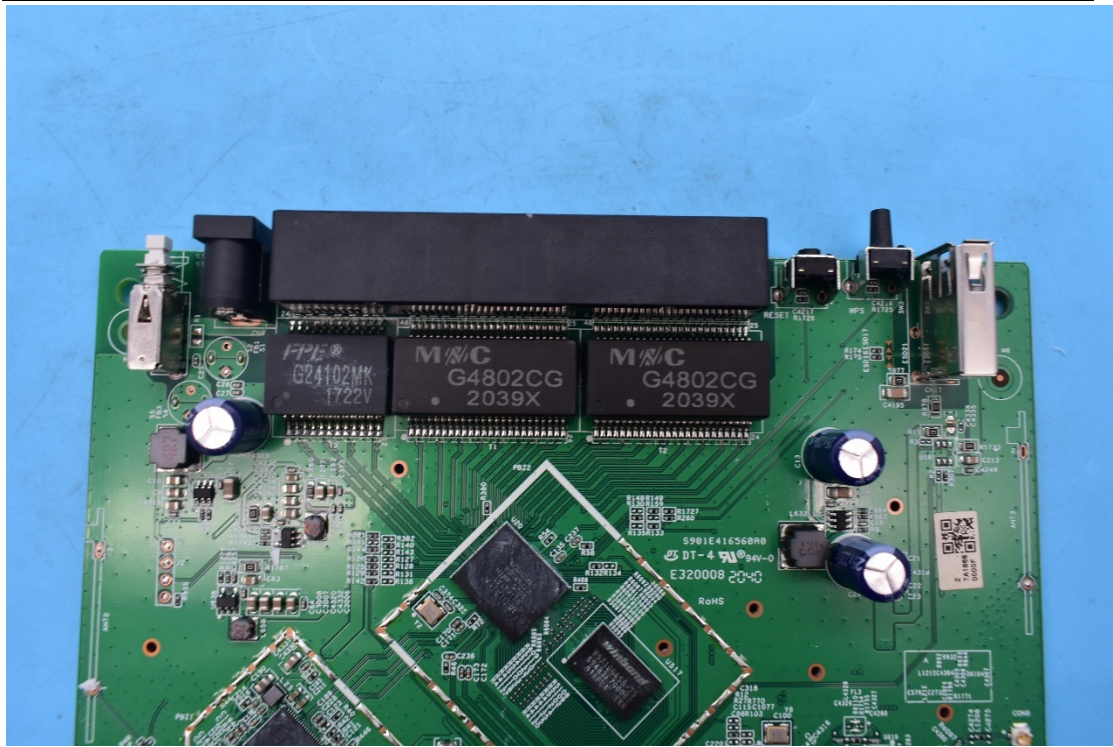

FCC ID:2AGPP-SKWB8V3

Internal Photos

1. EUT uncover view

2. Antenna view