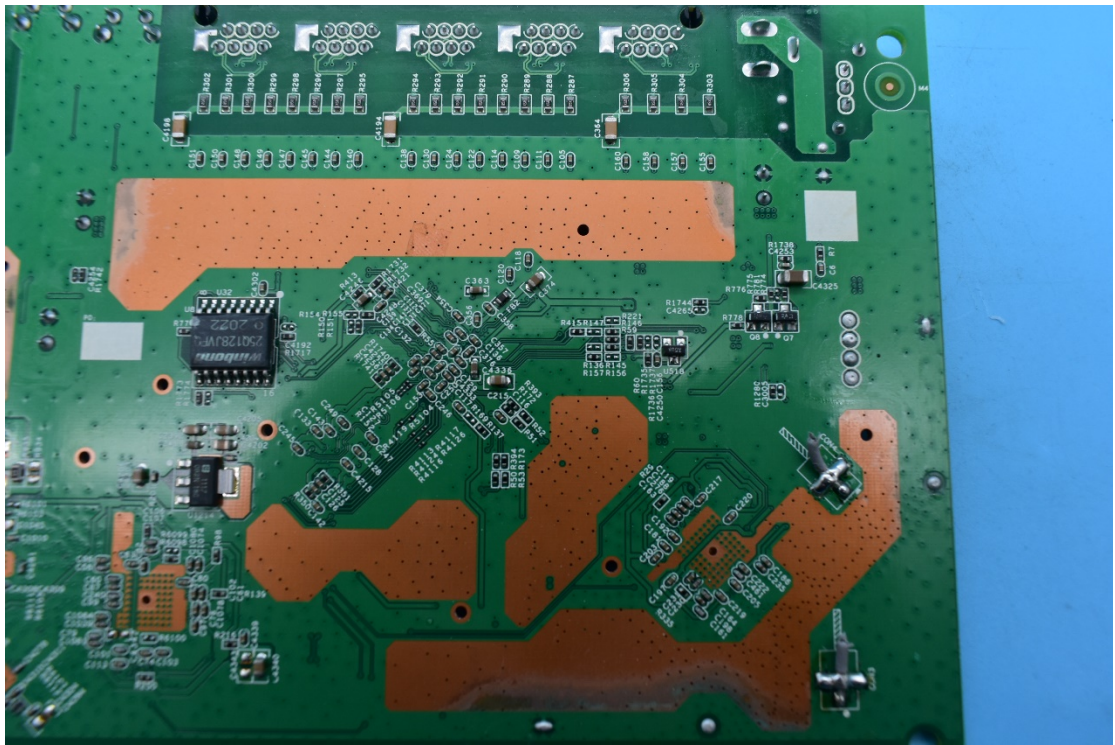

FCC ID:2AGPP-SKWB8V3

Internal Photos

1. EUT uncover view

2. Antenna view