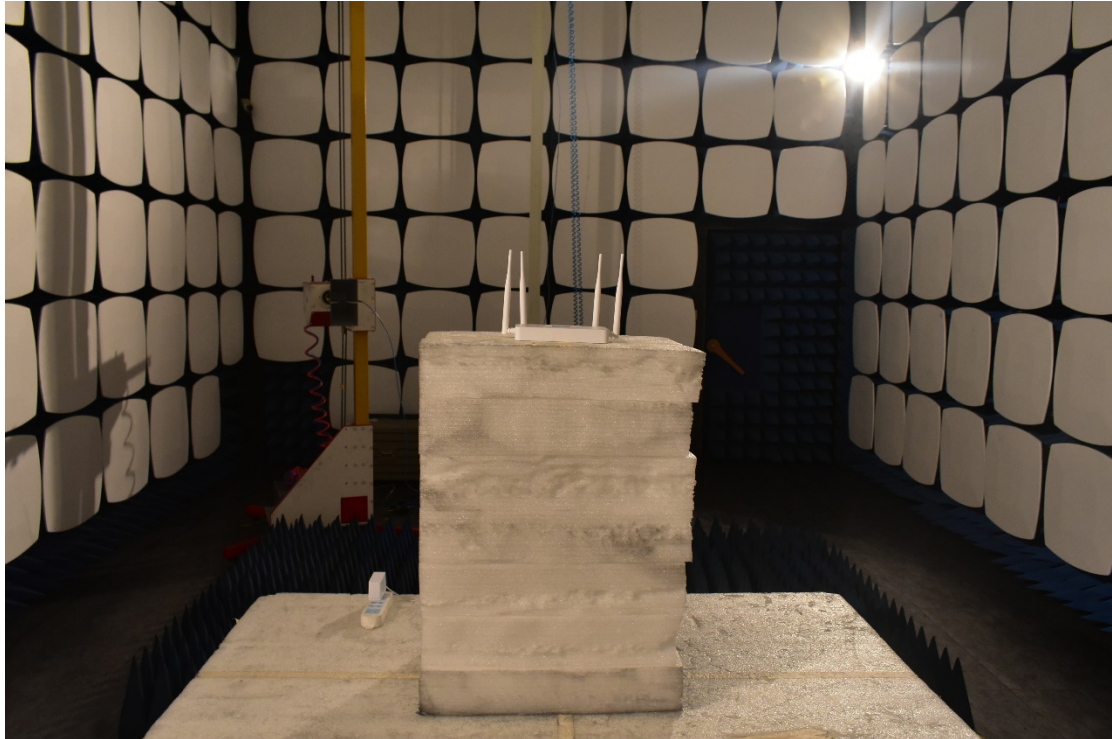

5. Radiated emission (above 1GHz)