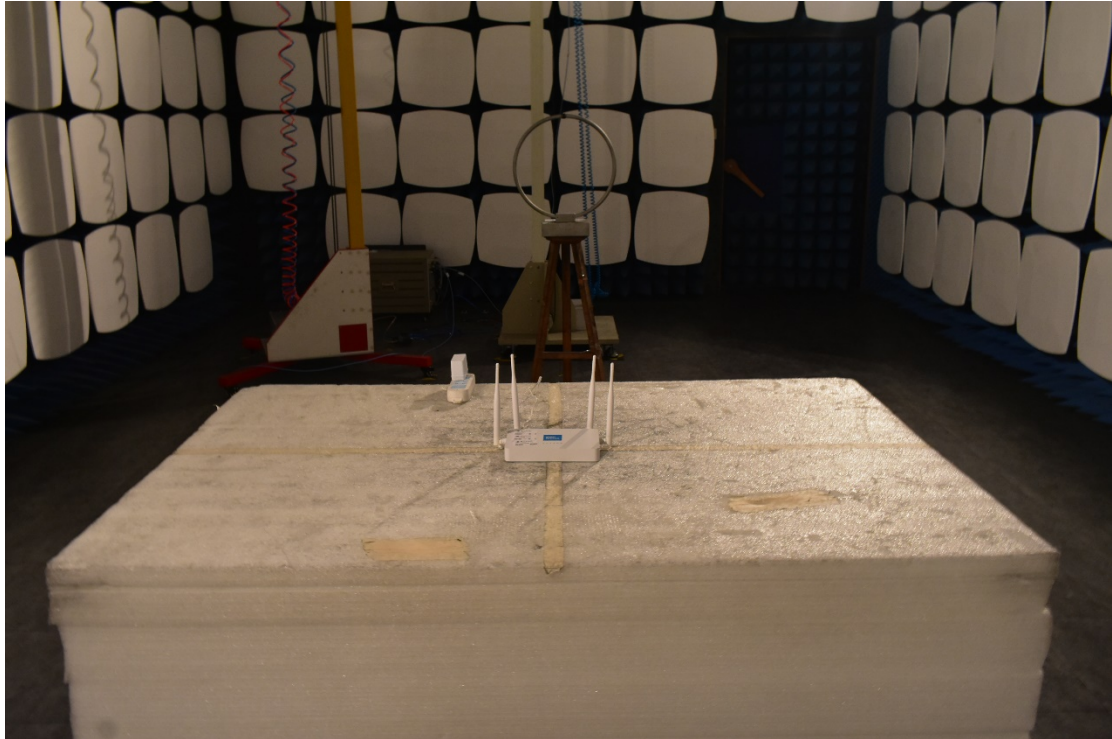

### Test Setup Photos

1. Conducted emission main's port front view

2. Conducted emission main's port side view

### 3. Radiated emission (9KHz-30MHz)

### 4. Radiated emission (30MHz-1GHz)

## 5. Radiated emission (above 1GHz)