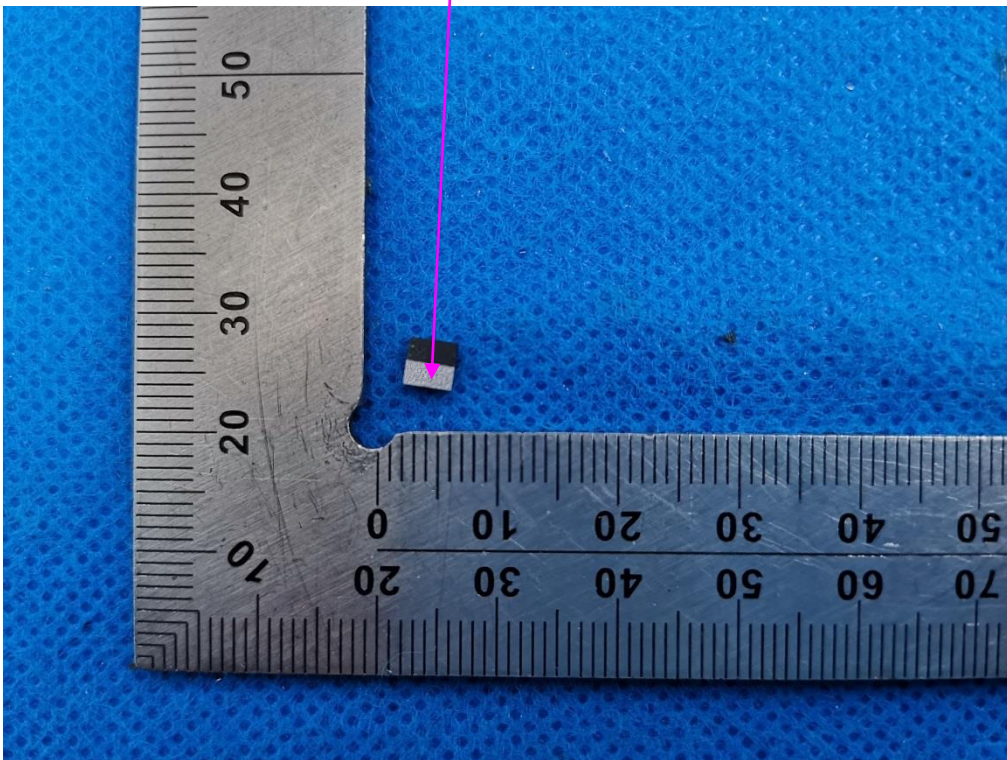

FCC ID and IC Label Location

4mm*4mm

FCC ID: 2AGPMHJ-131IMH

IC: 26719-HJ131IMH

HVIN: HJ-131IMH

4mm*4mm

FCC ID: 2AGPMHJ-131IMH
IC: 26719-HJ131IMH
HVIN: HJ-135IMH