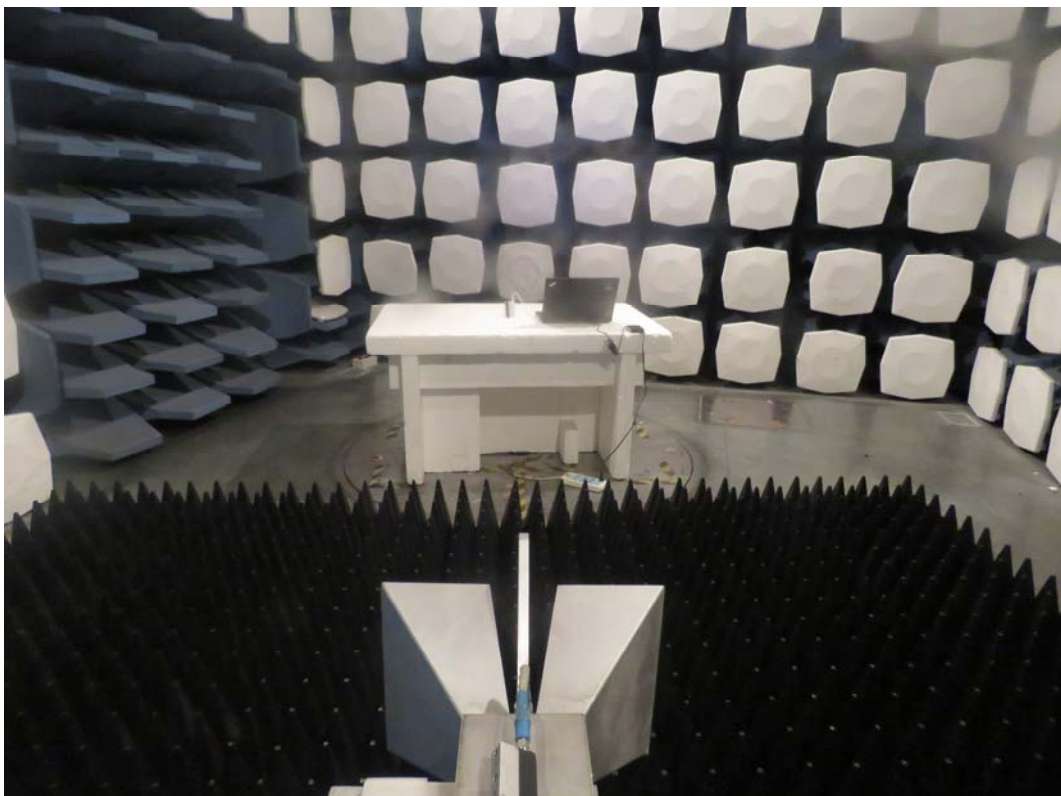

Test Setup Photo	
Company:	Kizy Tracking SA
Model:	K-2
FCC ID:	2AGPEWT2

Part 22 Radiated Spurious Emissions

Test Setup Photo	
Company:	Kizy Tracking SA
Model:	K-2
FCC ID:	2AGPEWT2

Part 24 Radiated Spurious Emissions

Test Setup Photo	
Company:	Kizy Tracking SA
Model:	K-2
FCC ID:	2AGPEWT2

Part 15B Radiated Emission

Test Setup Photo	
Company:	Kizy Tracking SA
Model:	K-2
FCC ID:	2AGPEWT2

Part 15B Conducted Emission