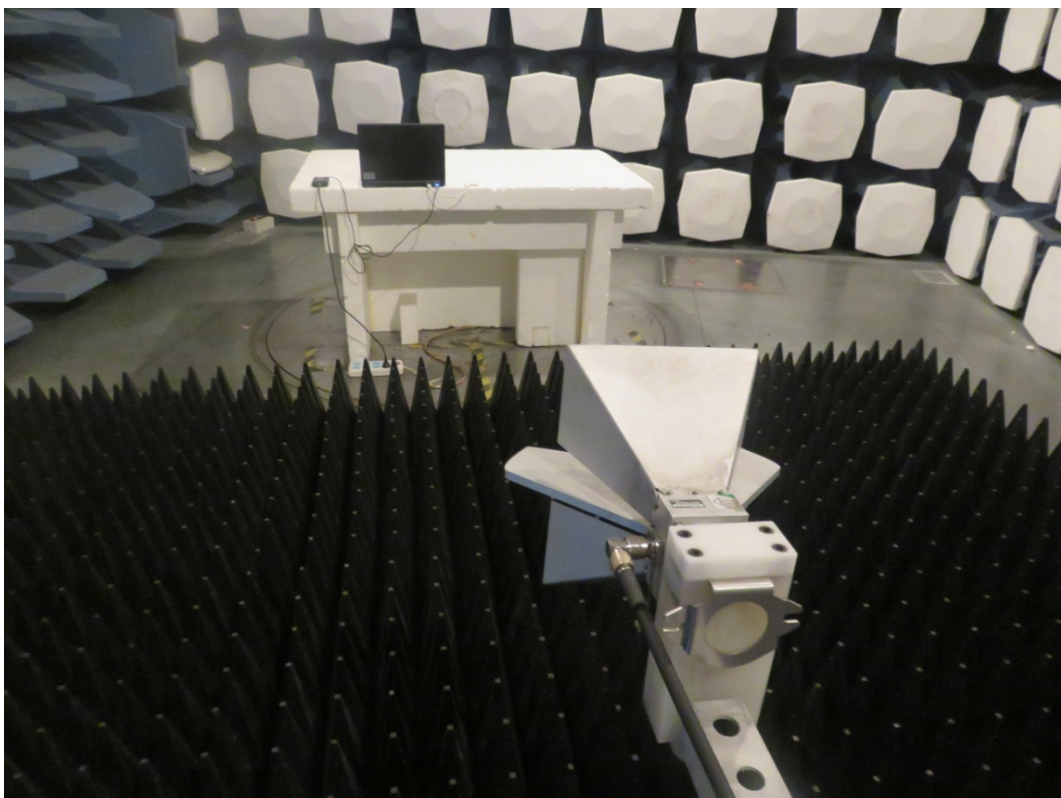

Test Setup Photo	
Company:	Kizy Tracking SA
Model:	K-2
FCC ID:	2AGPEWT2

Part 22 Radiated Spurious Emissions

Test Setup Photo	
Company:	Kizy Tracking SA
Model:	K-2
FCC ID:	2AGPEWT2

Part 24 Radiated Spurious Emissions

Test Setup Photo	
Company:	Kizy Tracking SA
Model:	K-2
FCC ID:	2AGPEWT2

Part 15B Radiated Emission

Test Setup Photo	
Company:	Kizy Tracking SA
Model:	K-2
FCC ID:	2AGPEWT2

Part 15B Conducted Emission