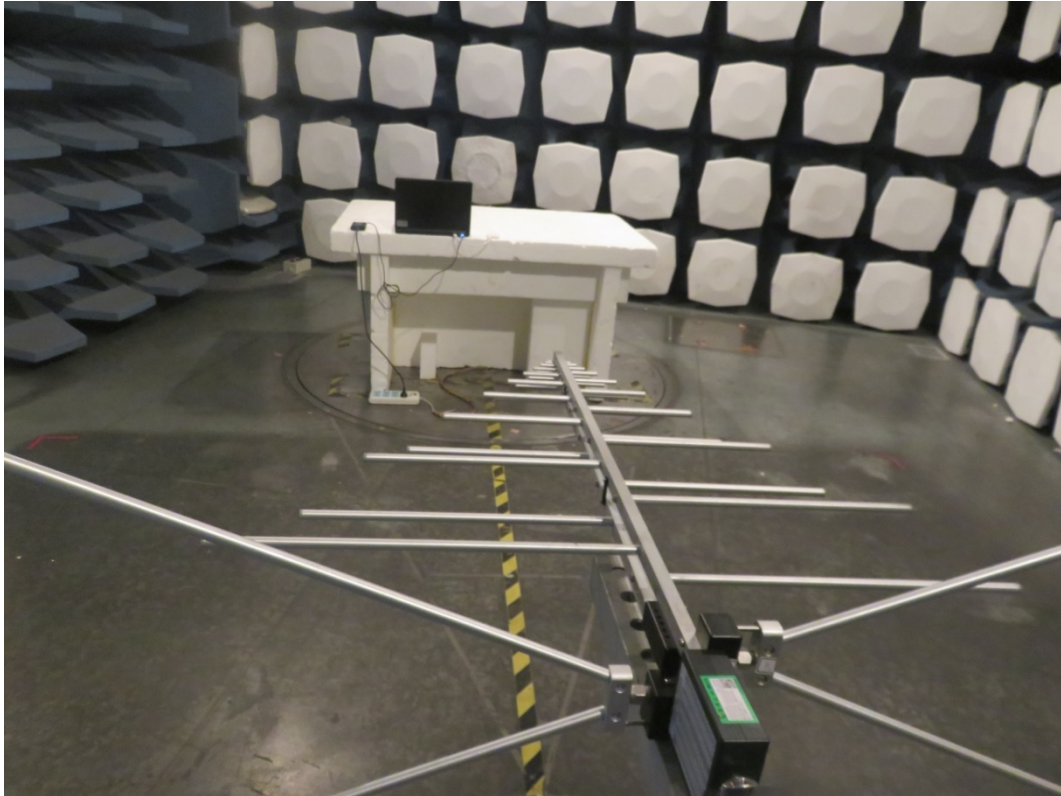

Test Setup Photo	
Company:	Kizy Tracking SA
Model:	K-2
FCC ID:	2AGPEWT2

Part 22 Radiated Spurious Emissions

Test Setup Photo	
Company:	Kizy Tracking SA
Model:	K-2
FCC ID:	2AGPEWT2

Part 24 Radiated Spurious Emissions

Test Setup Photo	
Company:	Kizy Tracking SA
Model:	K-2
FCC ID:	2AGPEWT2

Part 15B Radiated Emission

Test Setup Photo	
Company:	Kizy Tracking SA
Model:	K-2
FCC ID:	2AGPEWT2

Part 15B Conducted Emission