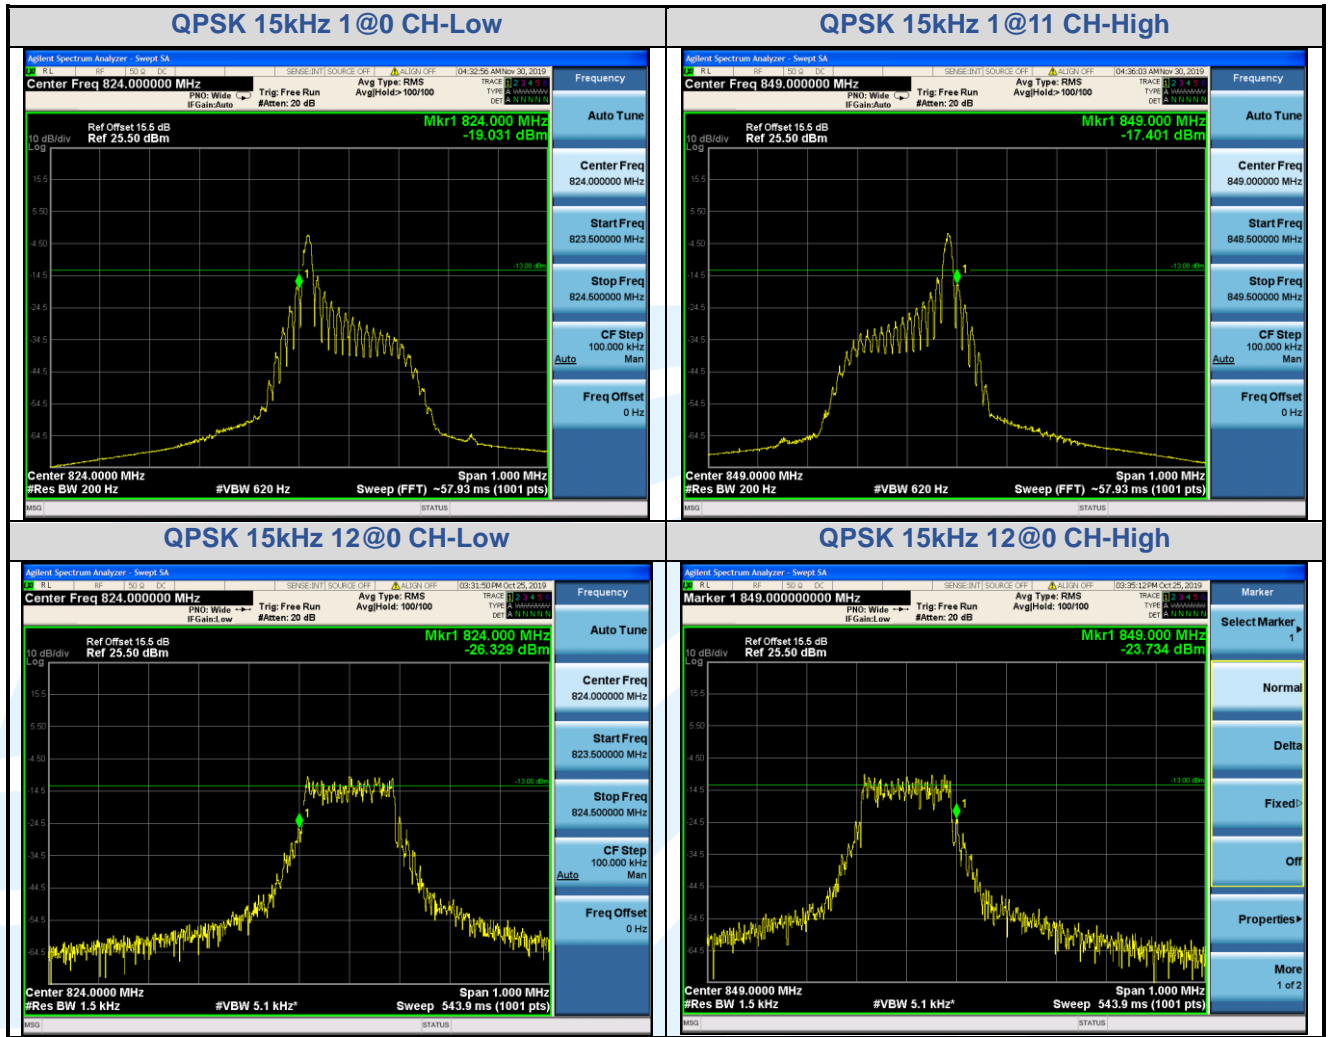

Tel: +86-755-28230888

Fax: +86-755-28230886

E-mail: info@uttlab.com

[Http://www.uttlab.com](http://www.uttlab.com)

UTTR-RF-RSS4G-V1.0

5.6.3 LTE Band 5

Shenzhen UnionTrust Quality and Technology Co., Ltd.

Address: 16/F, Block A, Building 6, Baoneng Science and Technology Park, Qingxiang Road No.1, Longhua New District, Shenzhen, China