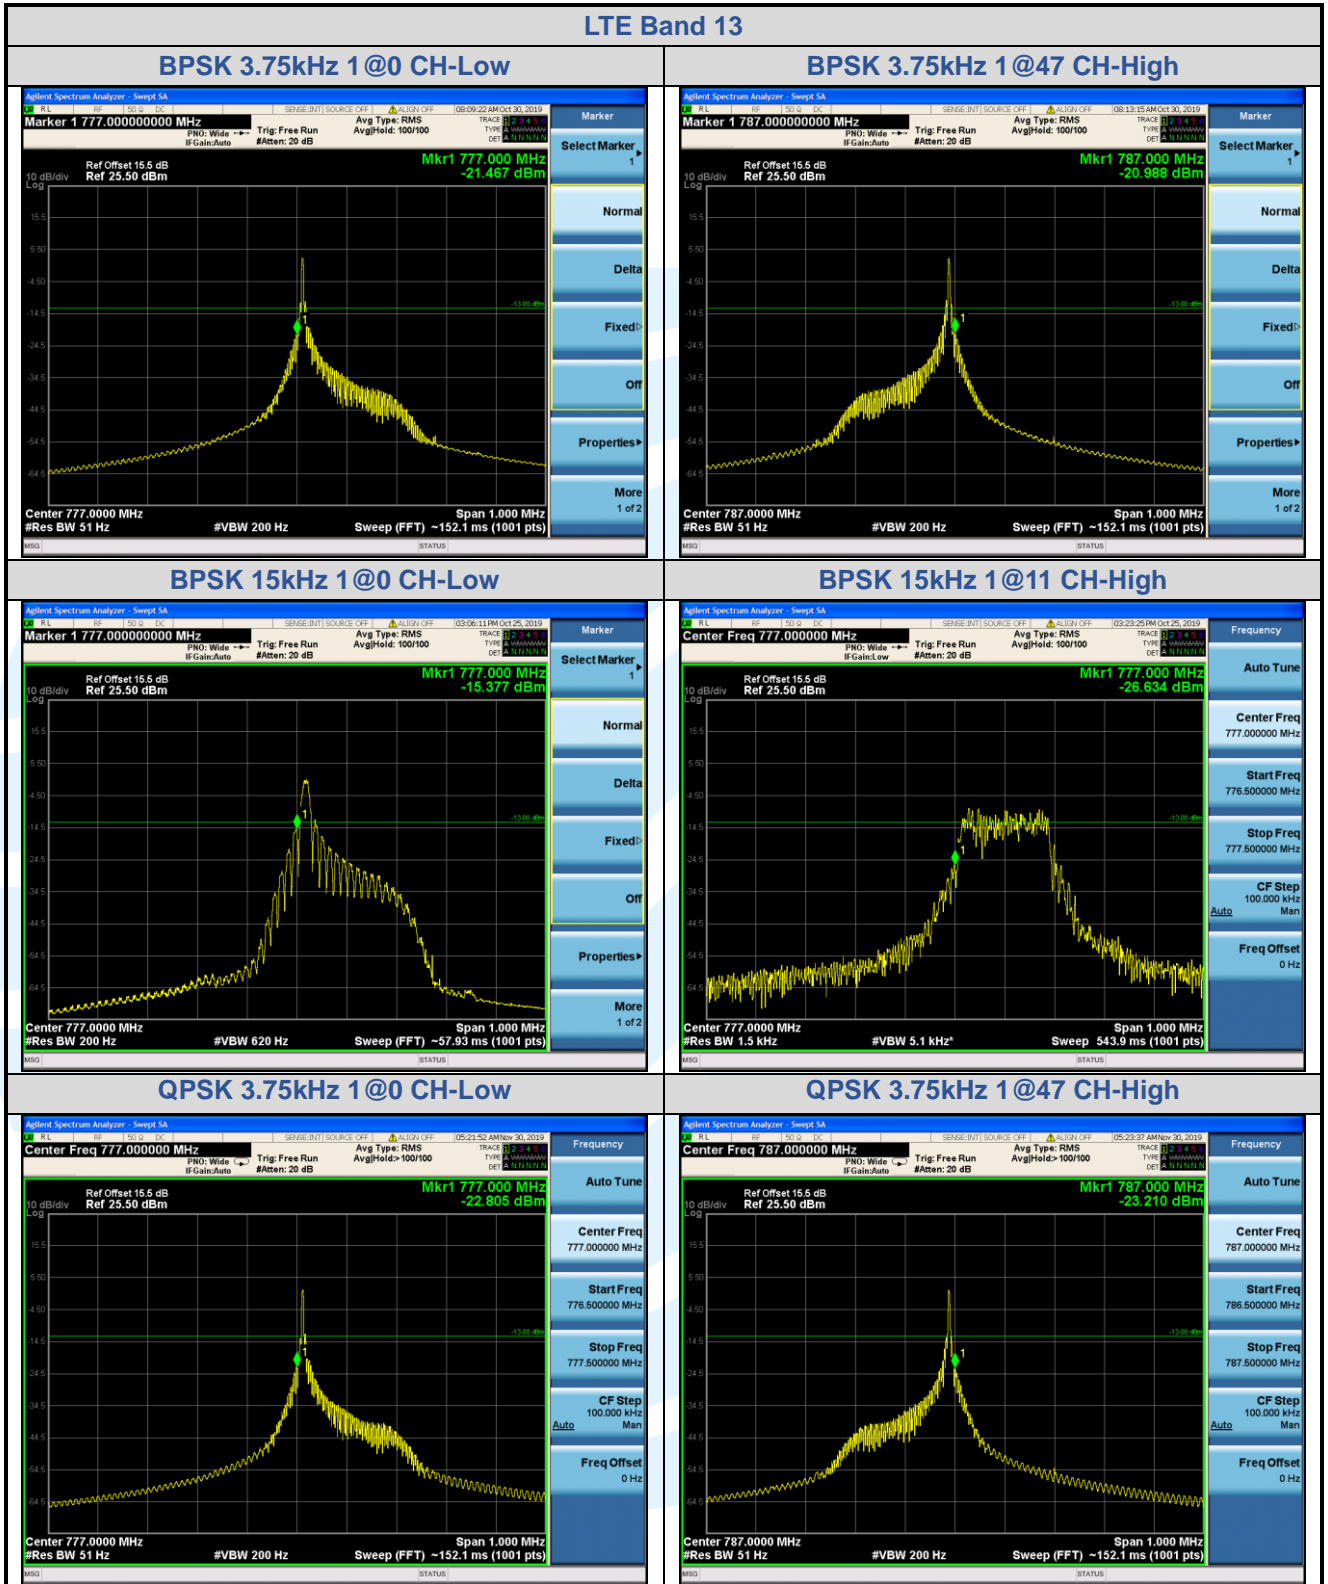

Tel: +86-755-28230888

Fax: +86-755-28230886

E-mail: info@uttlab.com

[Http://www.uttlab.com](http://www.uttlab.com)

UTTR-RF-RSS4G-V1.0

5.6.5 LTE Band 13

Shenzhen UnionTrust Quality and Technology Co., Ltd.

Address: 16/F, Block A, Building 6, Baoneng Science and Technology Park, Qingxiang Road No.1, Longhua New District, Shenzhen, China