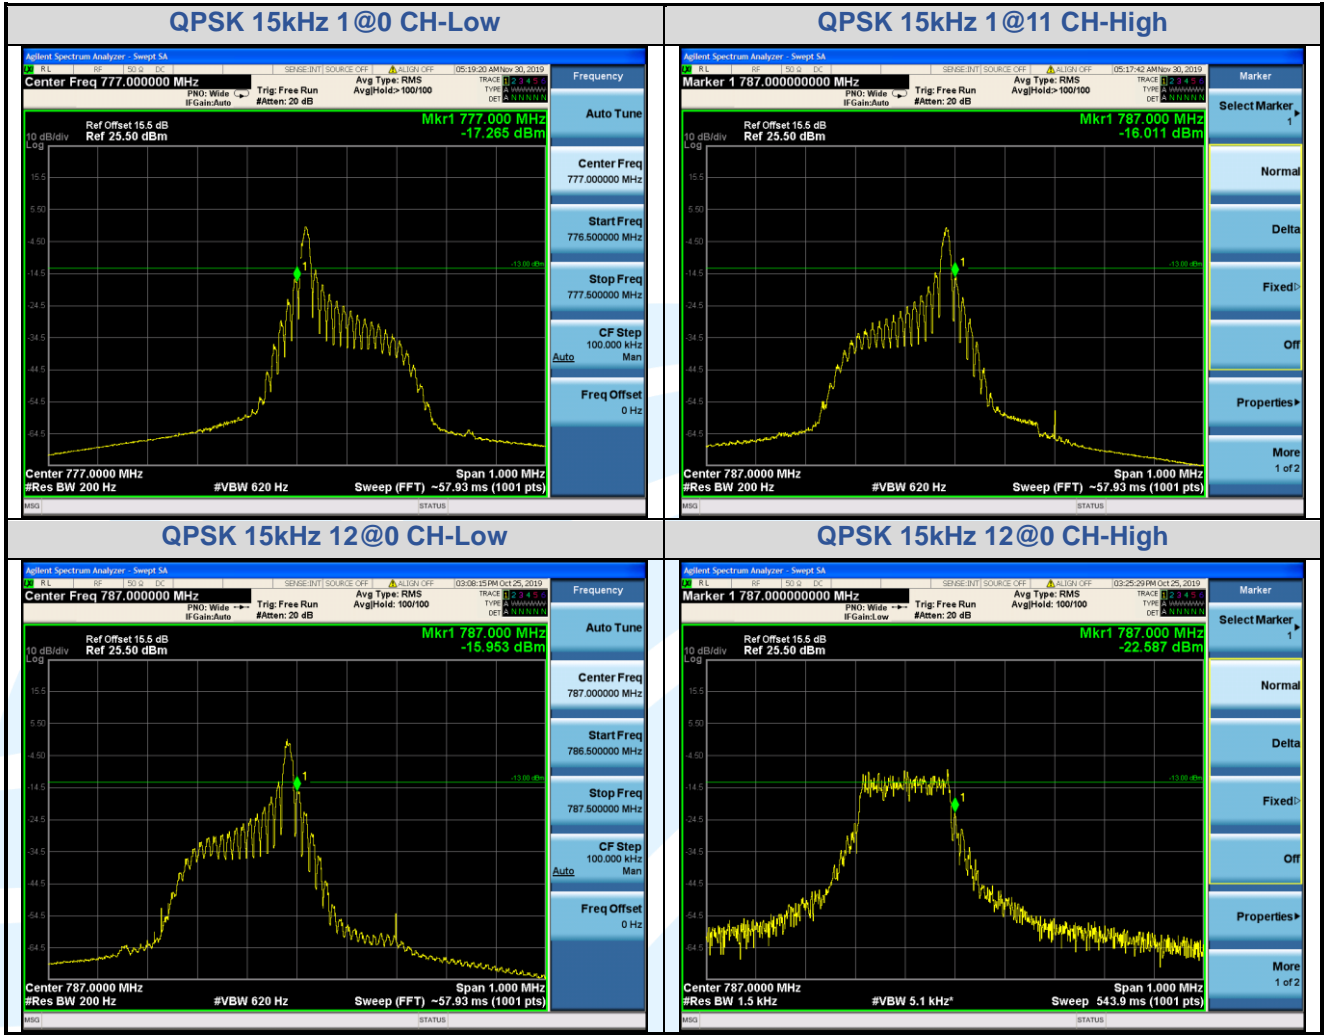

Tel: +86-755-28230888

Fax: +86-755-28230886

E-mail: info@uttlab.com

[Http://www.uttlab.com](http://www.uttlab.com)

UTTR-RF-RSS4G-V1.0

5.6.5 LTE Band 13

Shenzhen UnionTrust Quality and Technology Co., Ltd.

Address: 16/F, Block A, Building 6, Baoneng Science and Technology Park, Qingxiang Road No.1, Longhua New District, Shenzhen, China