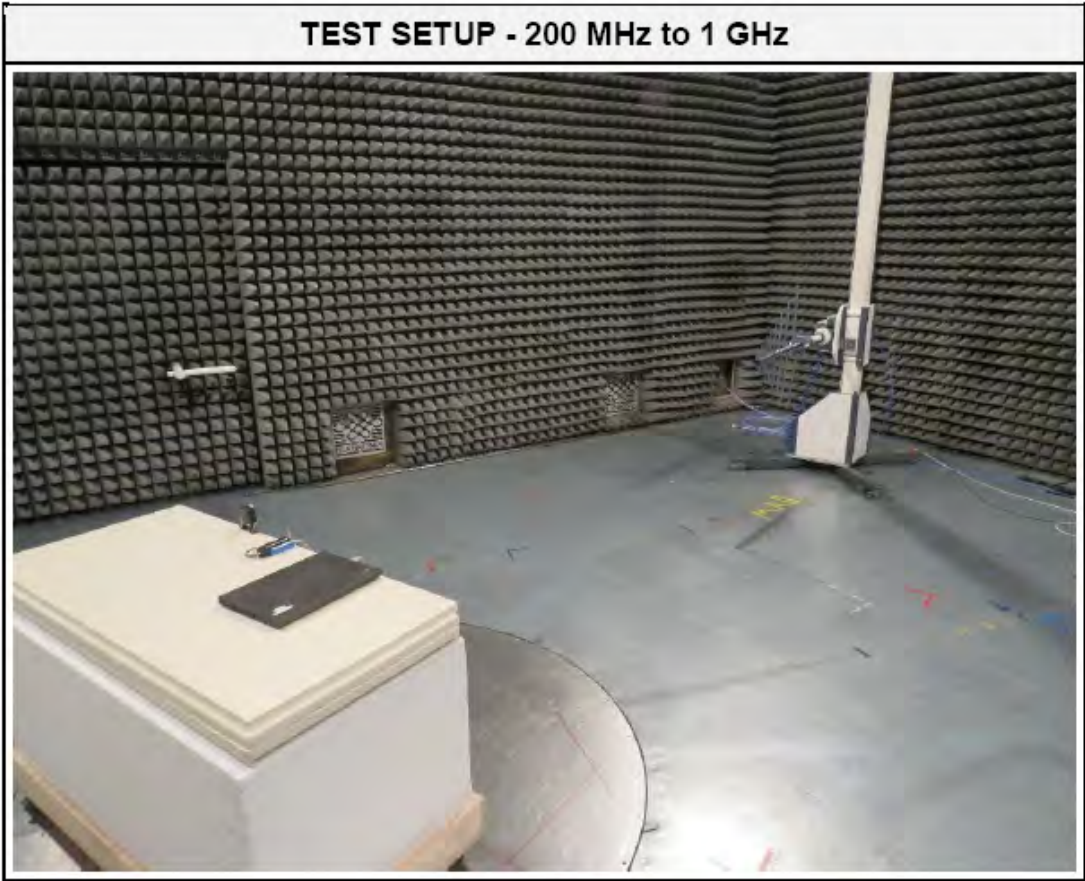

EUT Setup below 1 GHz

EUT Setup below 1 GHz

Tx below 1 GHz

Tx below 1 GHz

Rx above 1 GHz

Rx above 1 GHz

TEST SETUP - 1 GHz to 13 GHz

TEST SETUP - FOCUS