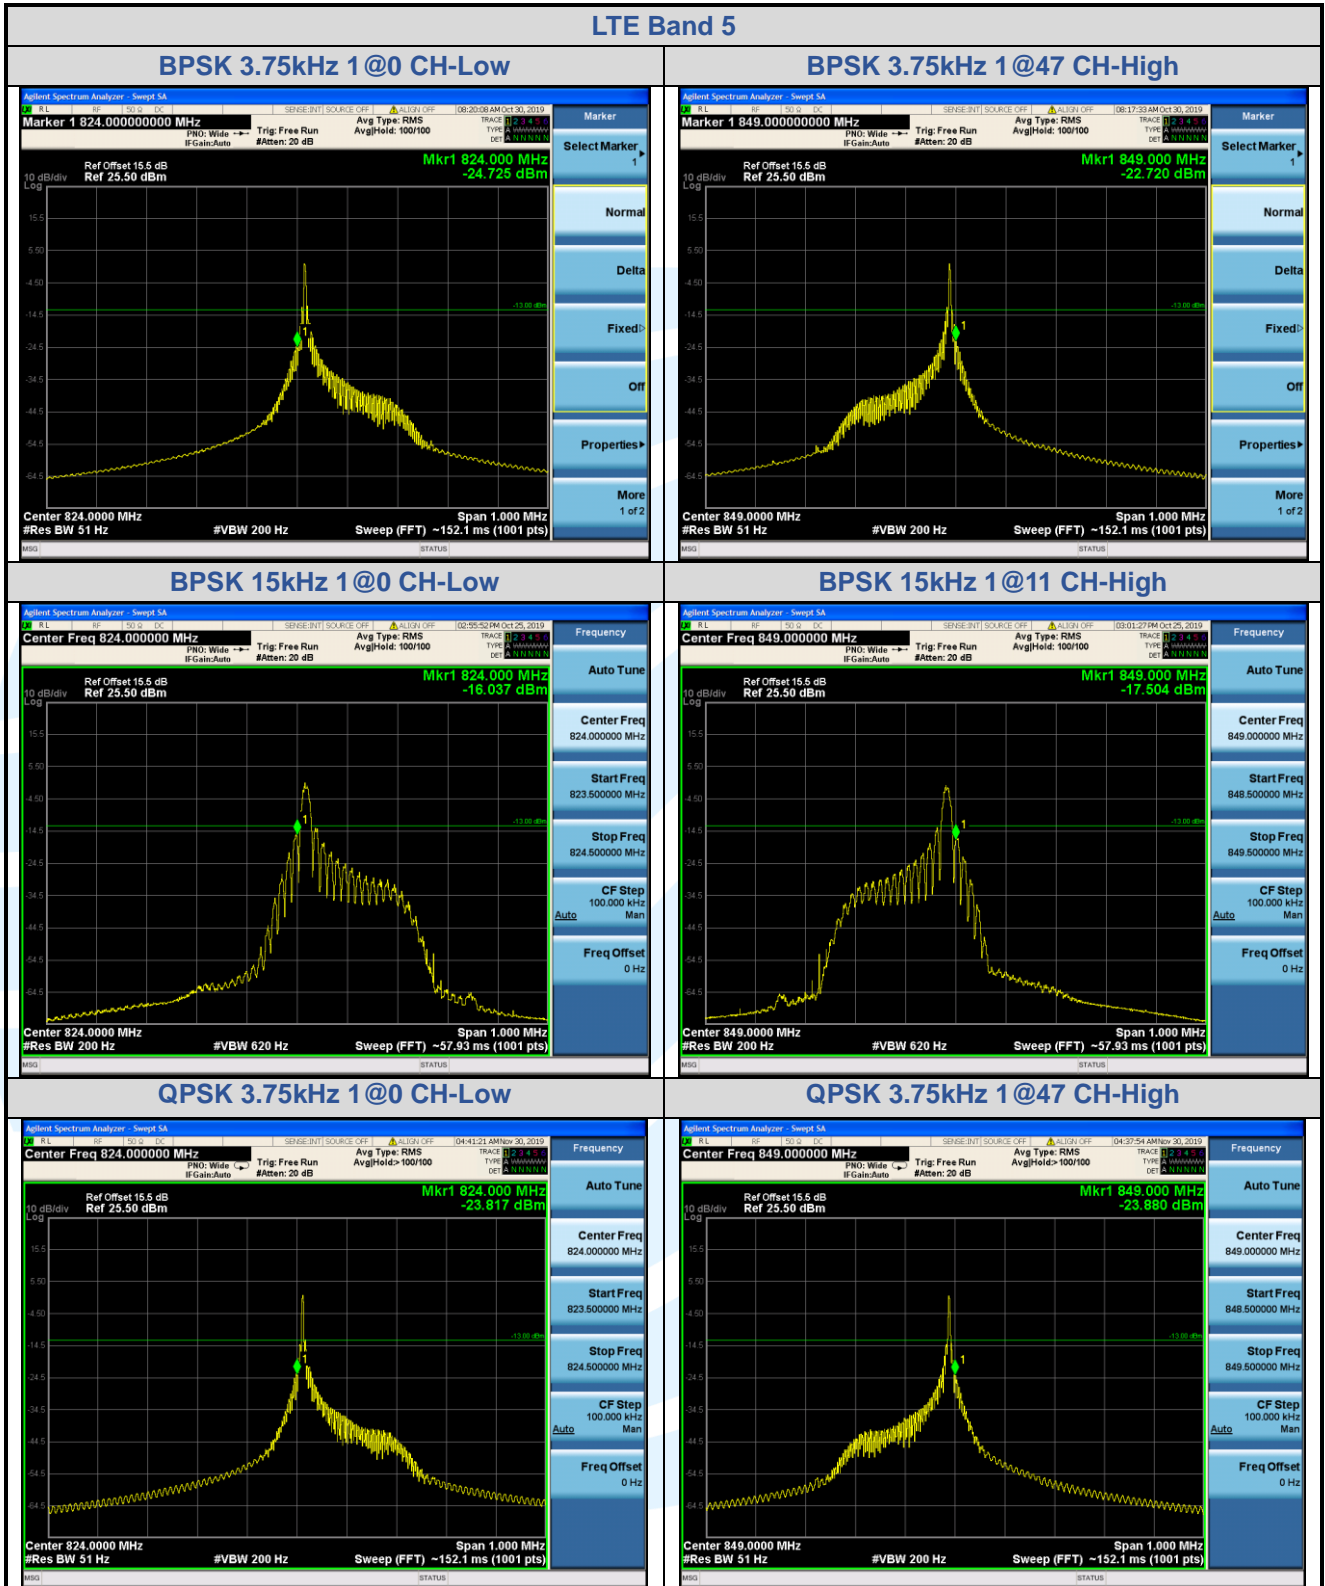

Tel: +86-755-28230888

Fax: +86-755-28230886

E-mail: info@uttlab.com

[Http://www.uttlab.com](http://www.uttlab.com)

UTTR-RF-RSS4G-V1.0

5.6.3 LTE Band 5

Shenzhen UnionTrust Quality and Technology Co., Ltd.

Address: 16/F, Block A, Building 6, Baoneng Science and Technology Park, Qingxiang Road No.1, Longhua New District, Shenzhen, China