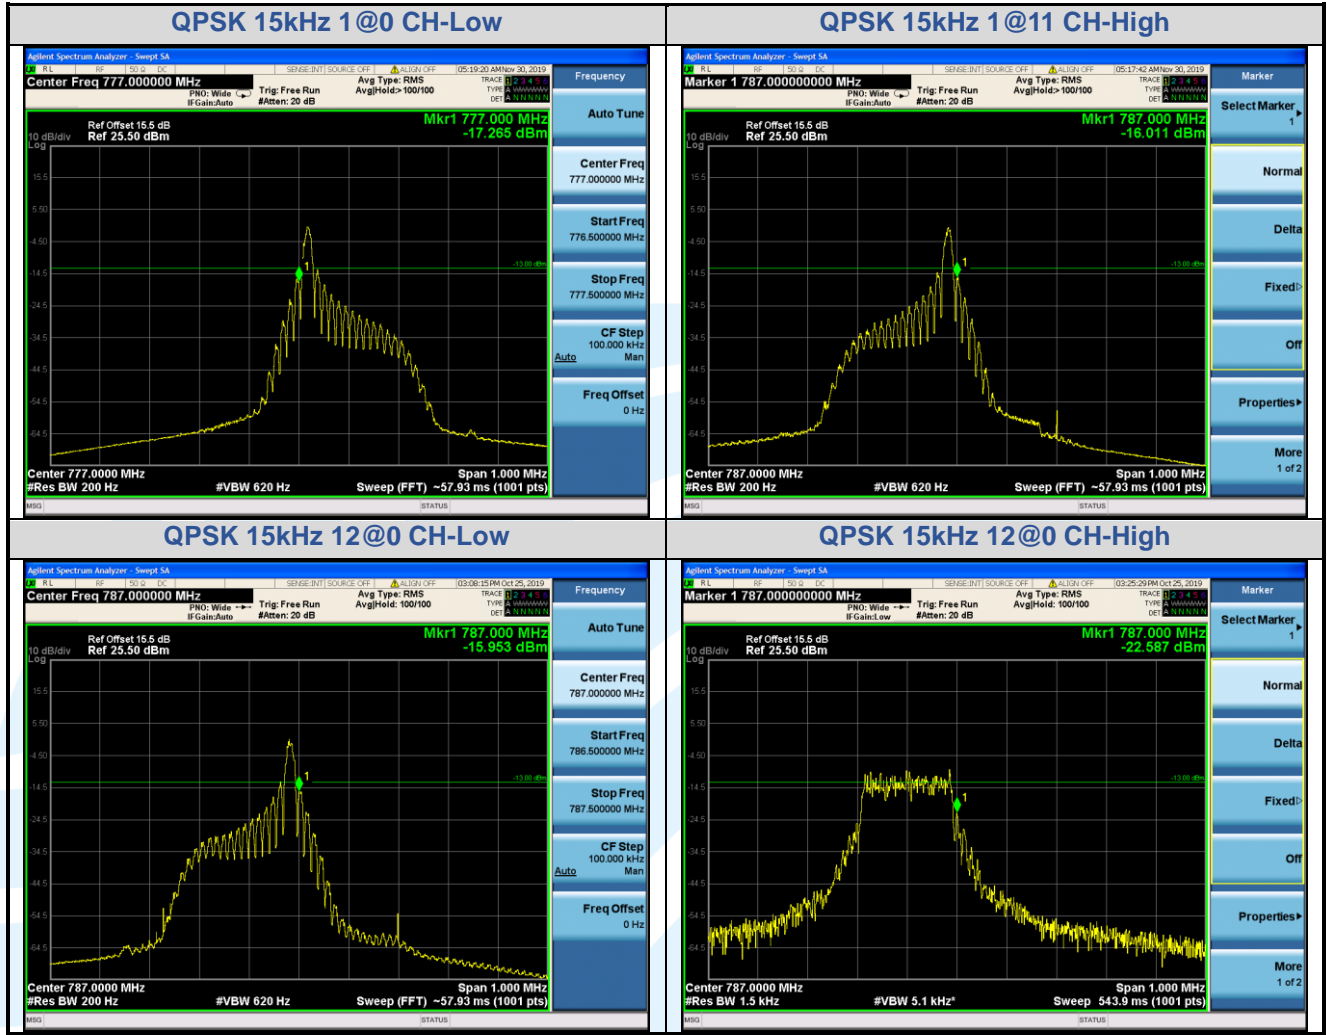

Tel: +86-755-28230888

Fax: +86-755-28230886

E-mail: info@uttlab.com

[Http://www.uttlab.com](http://www.uttlab.com)

UTTR-RF-RSS4G-V1.0

5.6.5 LTE Band 13

Shenzhen UnionTrust Quality and Technology Co., Ltd.

Address: 16/F, Block A, Building 6, Baoneng Science and Technology Park, Qingxiang Road No.1, Longhua New District, Shenzhen, China