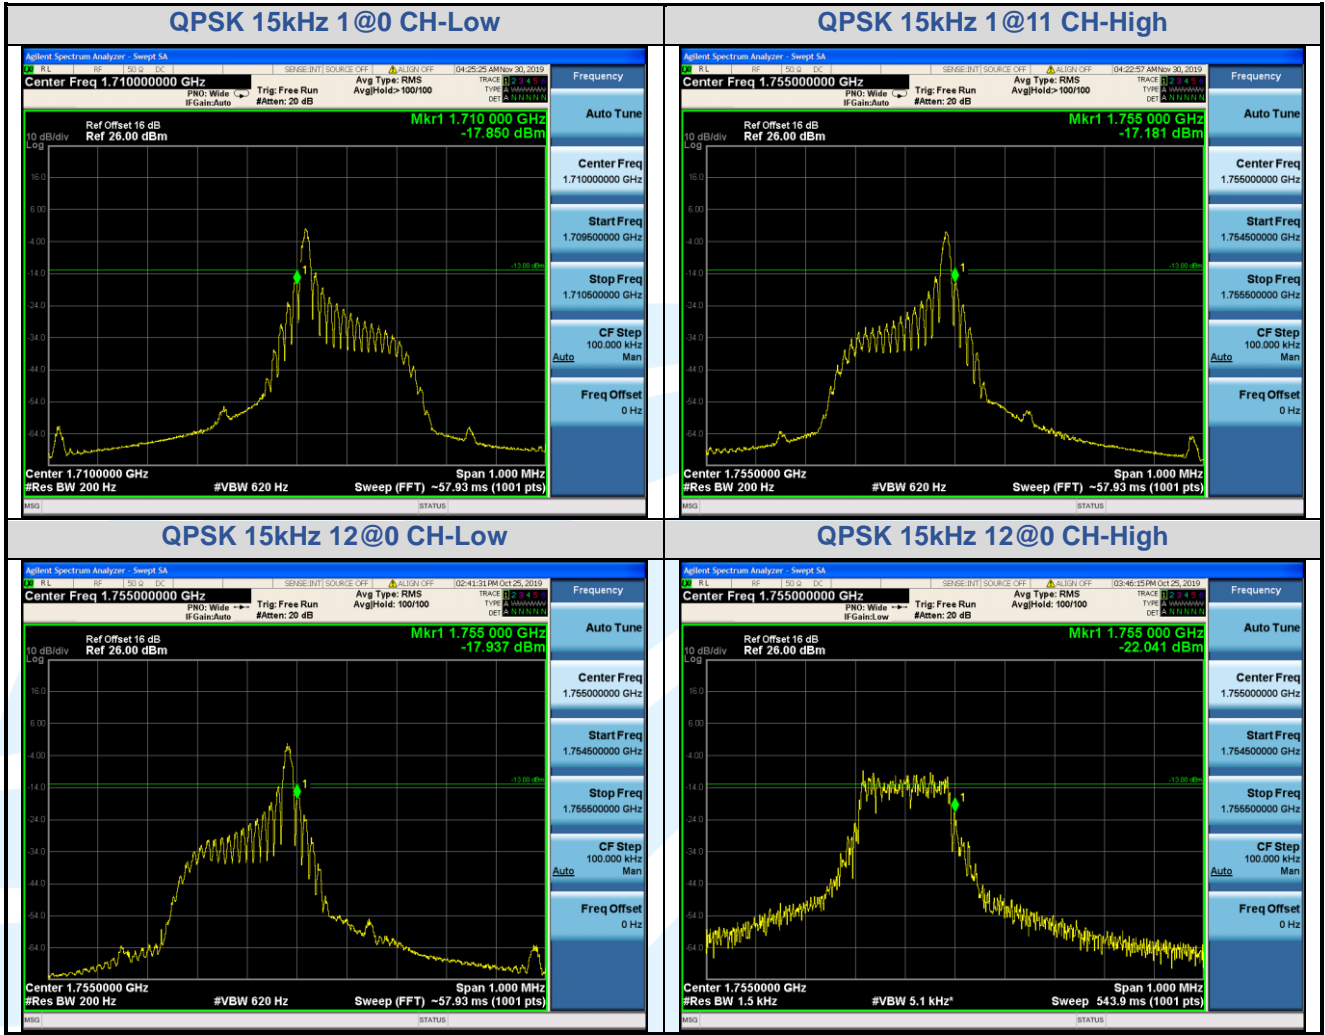

Fax: +86-755-28230886

E-mail: info@uttlab.com

[Http://www.uttlab.com](http://www.uttlab.com)

UTTR-RF-RSS4G-V1.0

5.6.2 LTE Band 4

Shenzhen UnionTrust Quality and Technology Co., Ltd.

Address: 16/F, Block A, Building 6, Baoneng Science and Technology Park, Qingxiang Road No.1, Longhua New District, Shenzhen, China