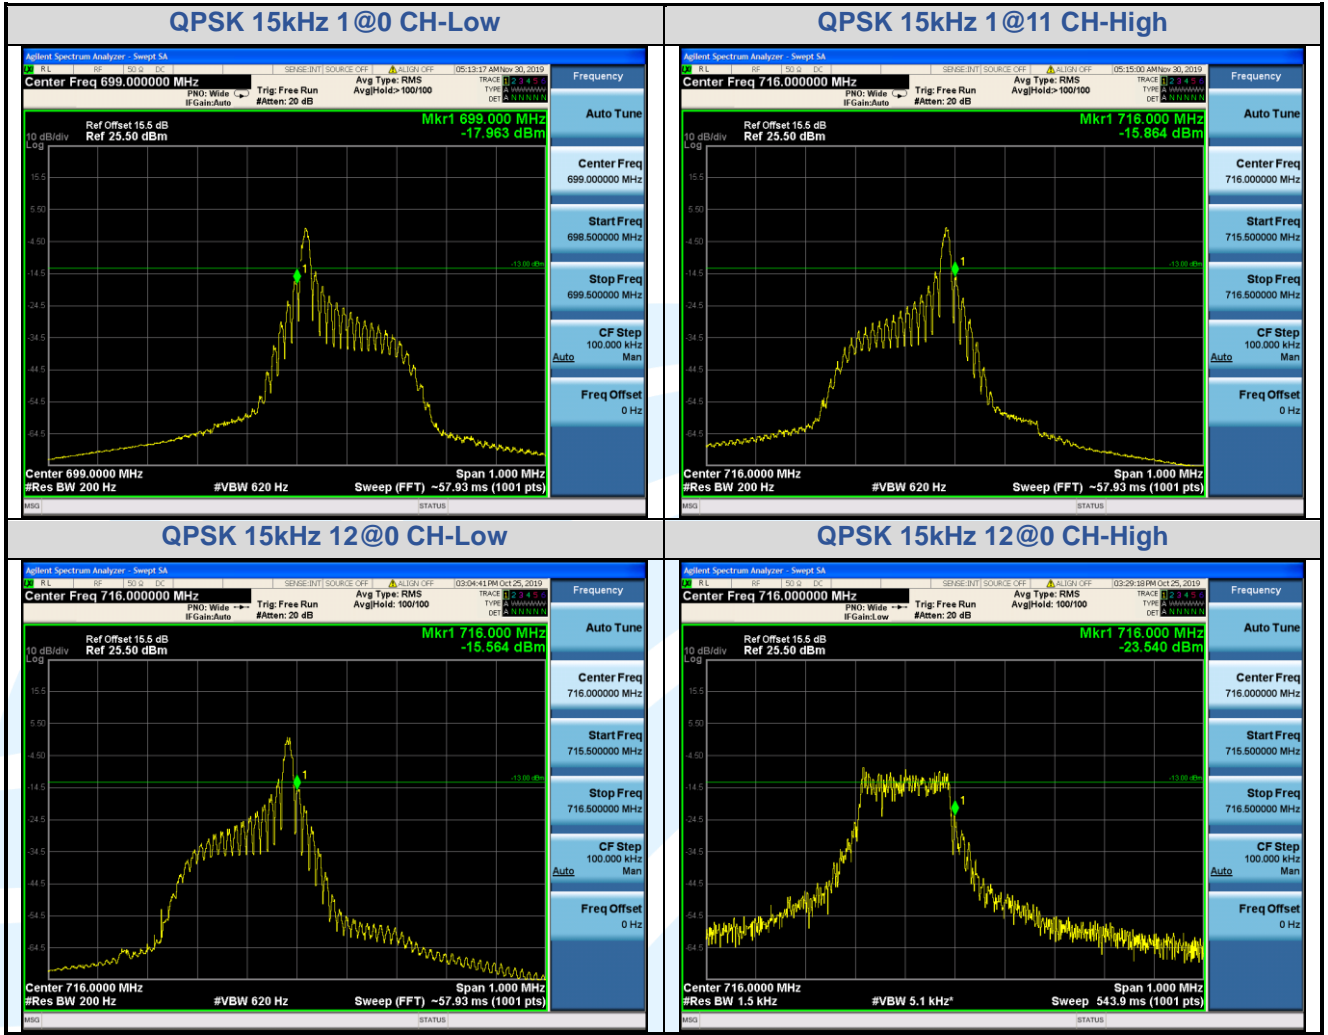

Tel: +86-755-28230888

Fax: +86-755-28230886

E-mail: info@uttlab.com

[Http://www.uttlab.com](http://www.uttlab.com)

UTTR-RF-RSS4G-V1.0

5.6.4 LTE Band 12

Shenzhen UnionTrust Quality and Technology Co., Ltd.

Address: 16/F, Block A, Building 6, Baoneng Science and Technology Park, Qingxiang Road No.1, Longhua New District, Shenzhen, China