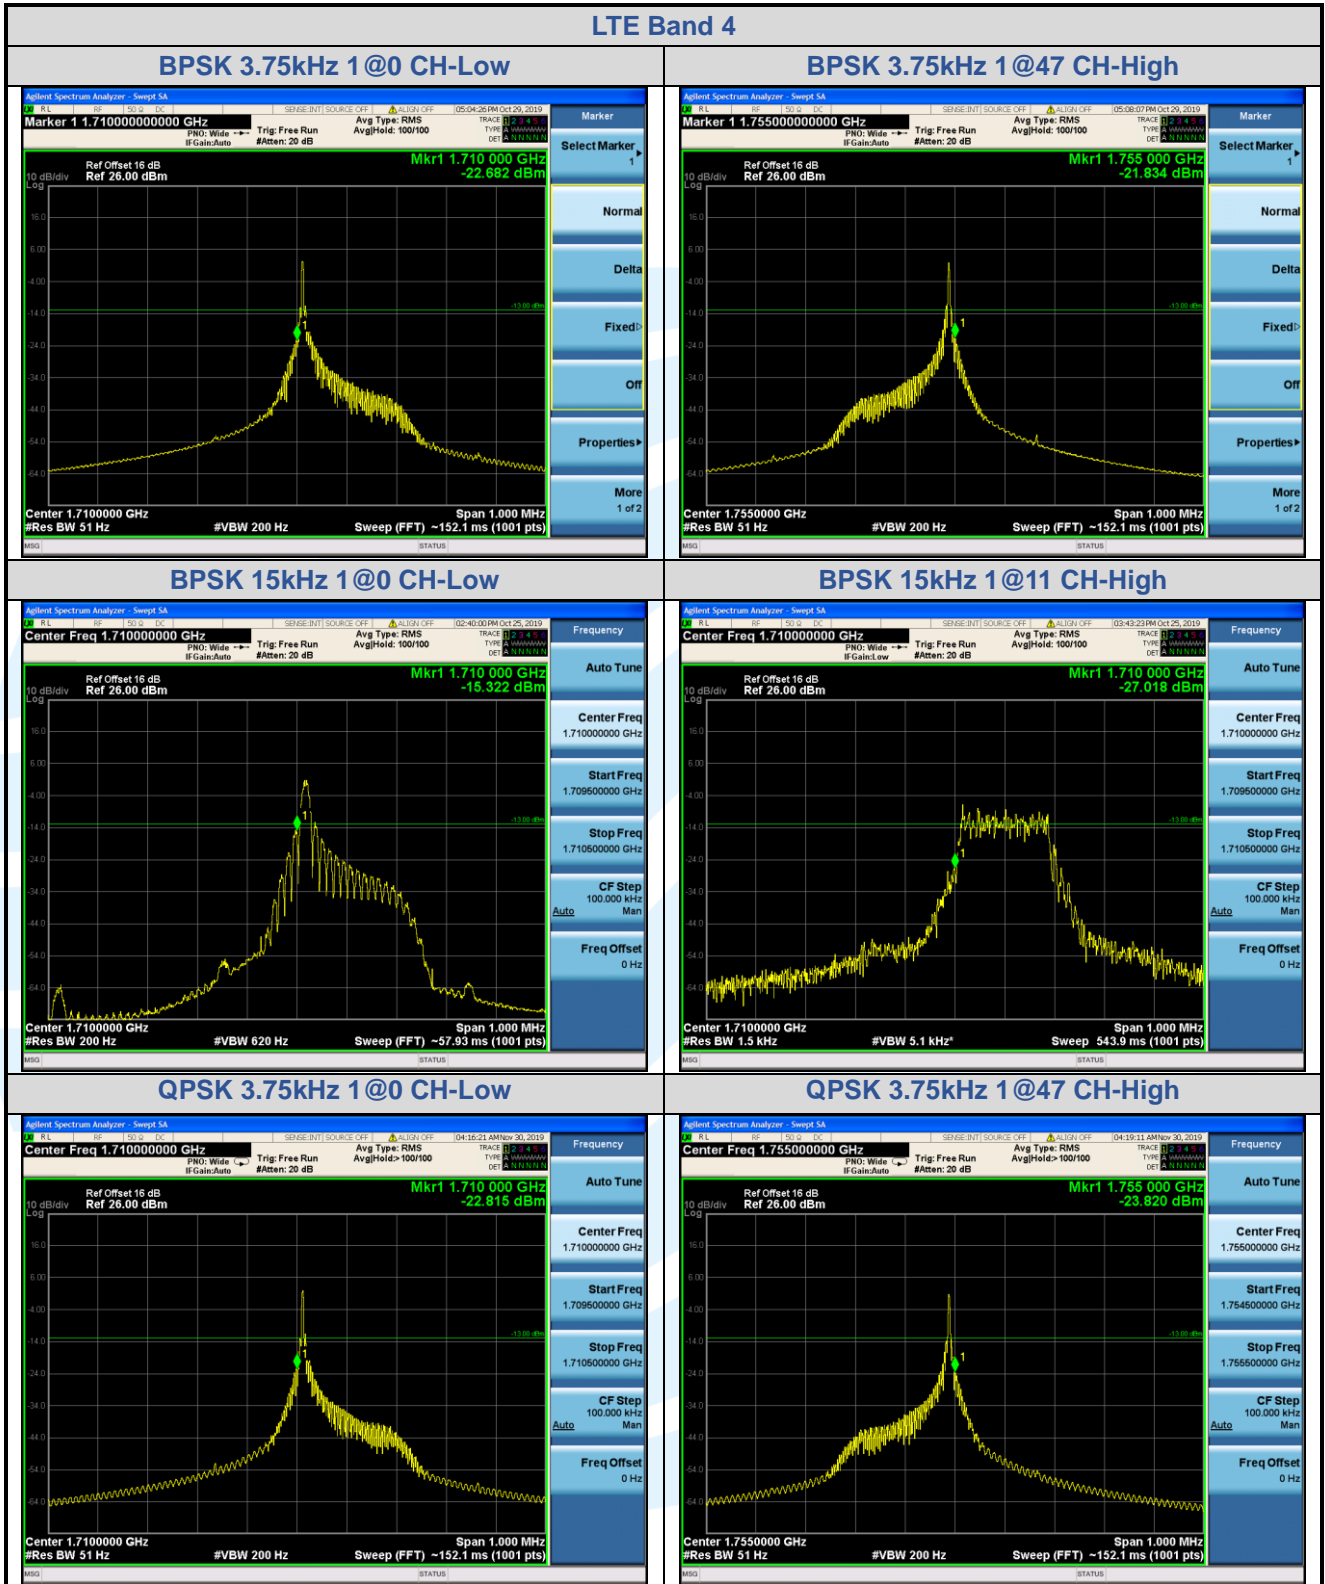

Fax: +86-755-28230886

E-mail: info@uttlab.com

[Http://www.uttlab.com](http://www.uttlab.com)

UTTR-RF-RSS4G-V1.0

5.6.2 LTE Band 4

Shenzhen UnionTrust Quality and Technology Co., Ltd.

Address: 16/F, Block A, Building 6, Baoneng Science and Technology Park, Qingxiang Road No.1, Longhua New District, Shenzhen, China