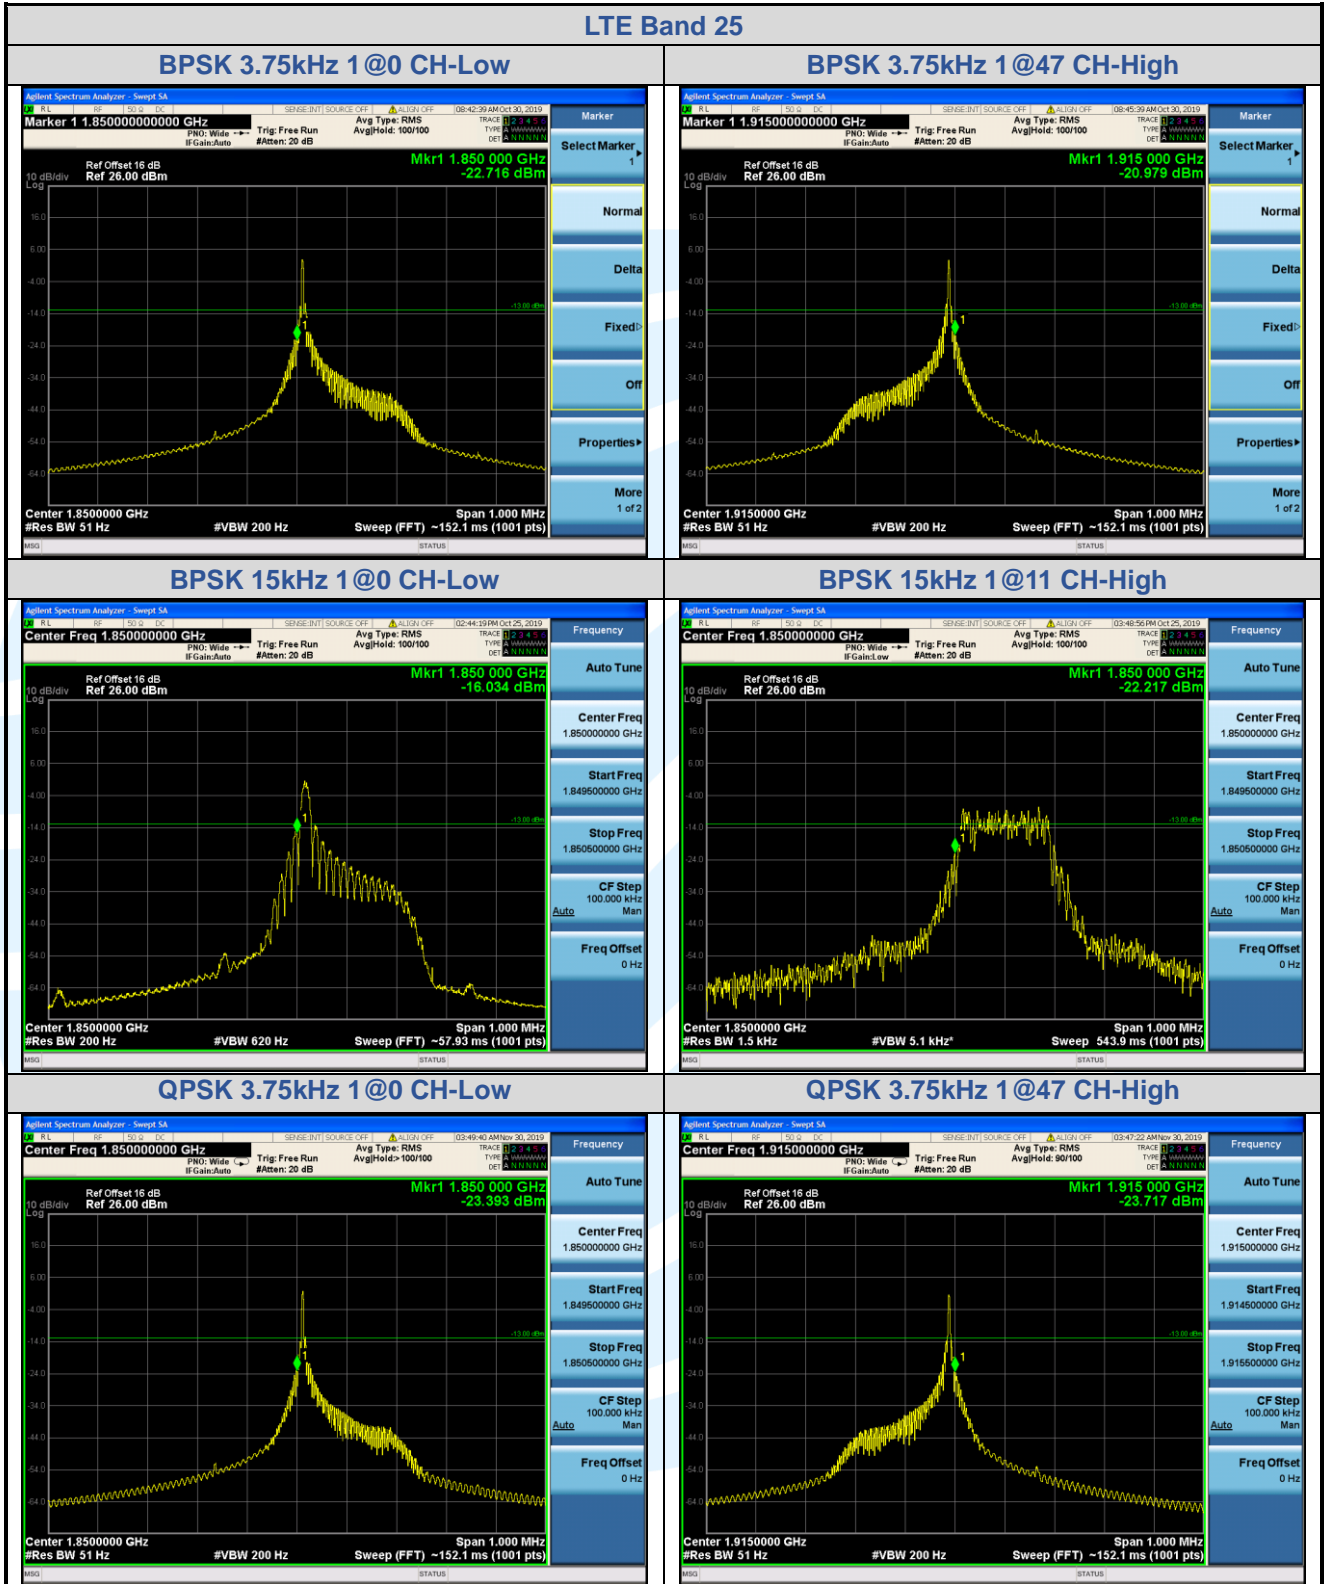

Tel: +86-755-28230888

Fax: +86-755-28230886

E-mail: info@uttlab.com

[Http://www.uttlab.com](http://www.uttlab.com)

UTTR-RF-RSS4G-V1.0

5.6.6 LTE Band 25

Shenzhen UnionTrust Quality and Technology Co., Ltd.

Address: 16/F, Block A, Building 6, Baoneng Science and Technology Park, Qingxiang Road No.1, Longhua New District, Shenzhen, China