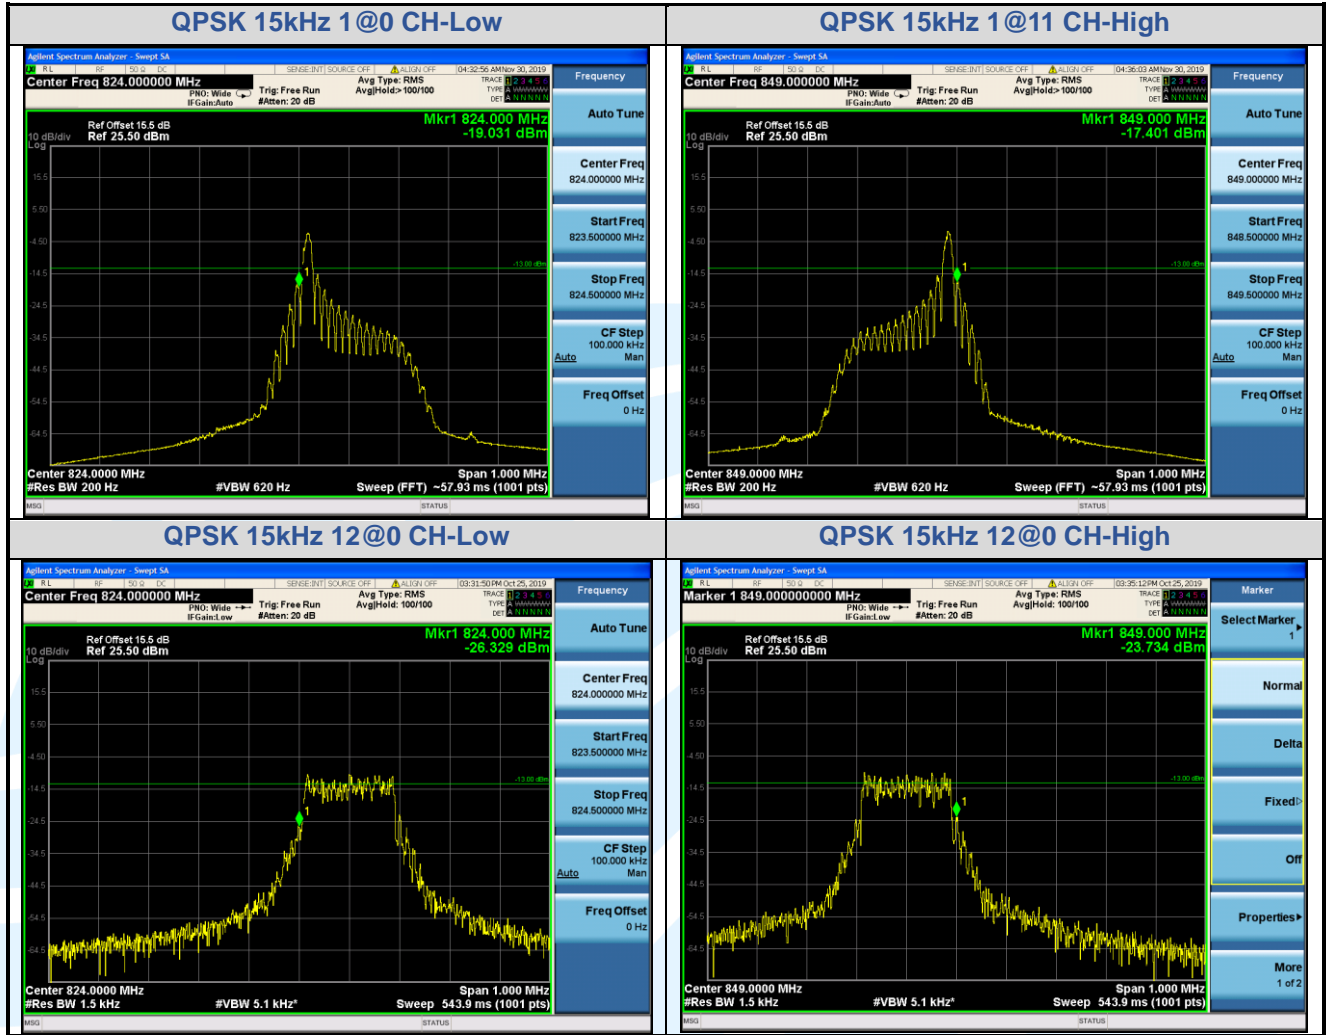

Tel: +86-755-28230888

Fax: +86-755-28230886

E-mail: info@uttlab.com

[Http://www.uttlab.com](http://www.uttlab.com)

UTTR-RF-RSS4G-V1.0

5.6.3 LTE Band 5

Shenzhen UnionTrust Quality and Technology Co., Ltd.

Address: 16/F, Block A, Building 6, Baoneng Science and Technology Park, Qingxiang Road No.1, Longhua New District, Shenzhen, China