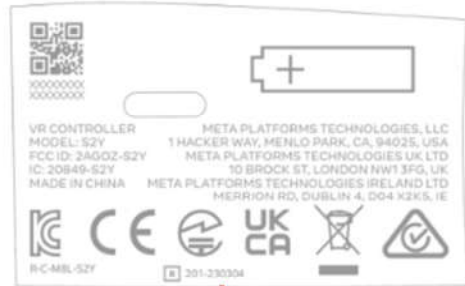

LEFT CONTROLLER

RIGHT CONTROLLER

Label placed inside the battery chassis and it is visible to the users as they purchase the products and install the battery.