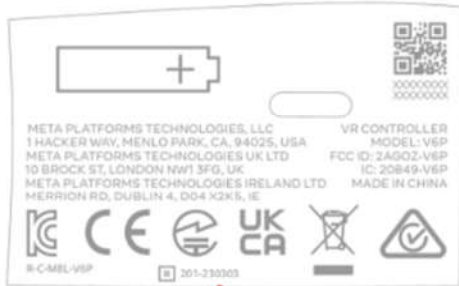

LEFT CONTROLLER

RIGHT CONTROLLER

Label placed inside the battery chassis and it is visible to the users as they purchase the products and install the battery.