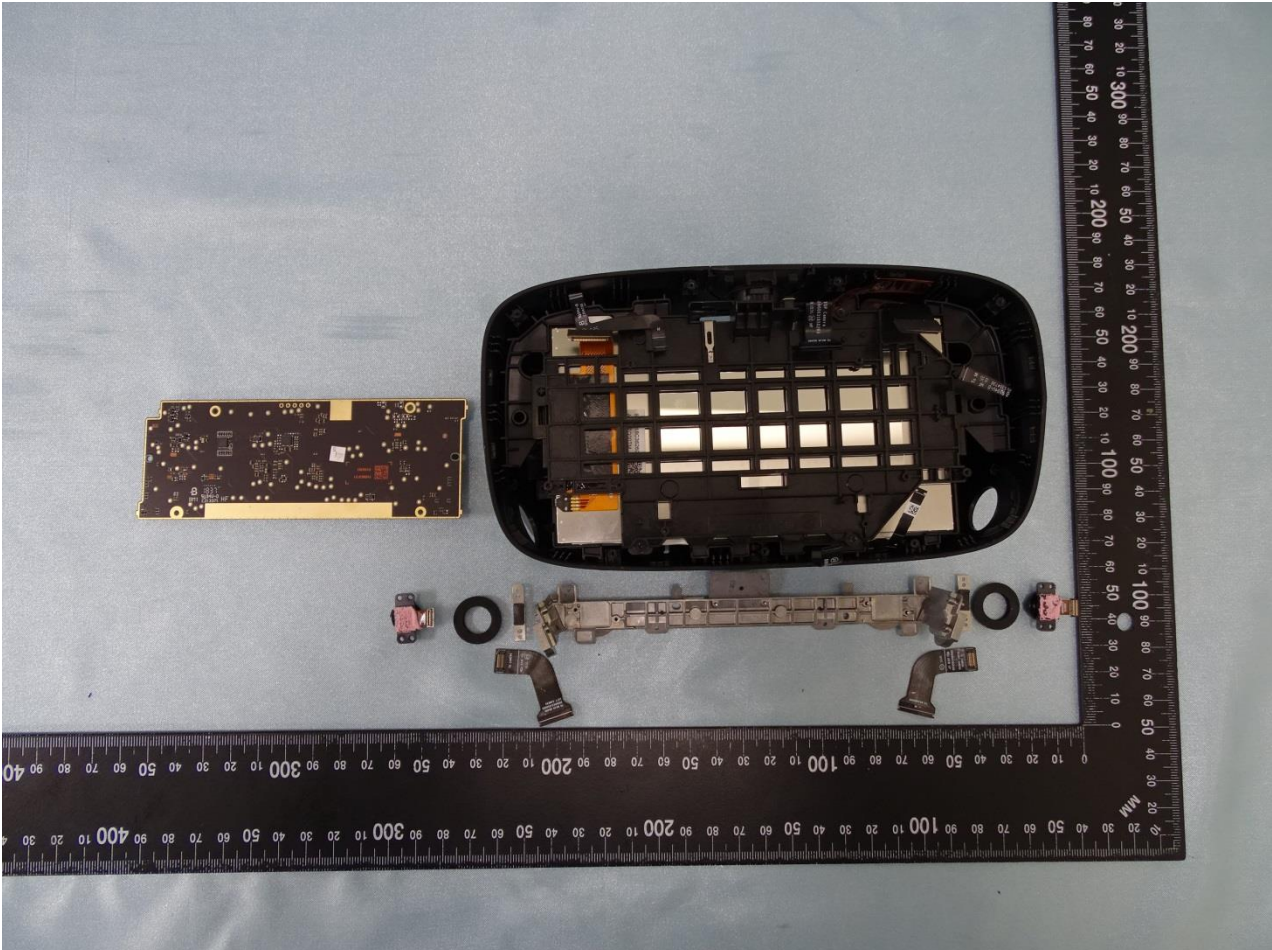

Brand Name: / Model Name: DX45JH