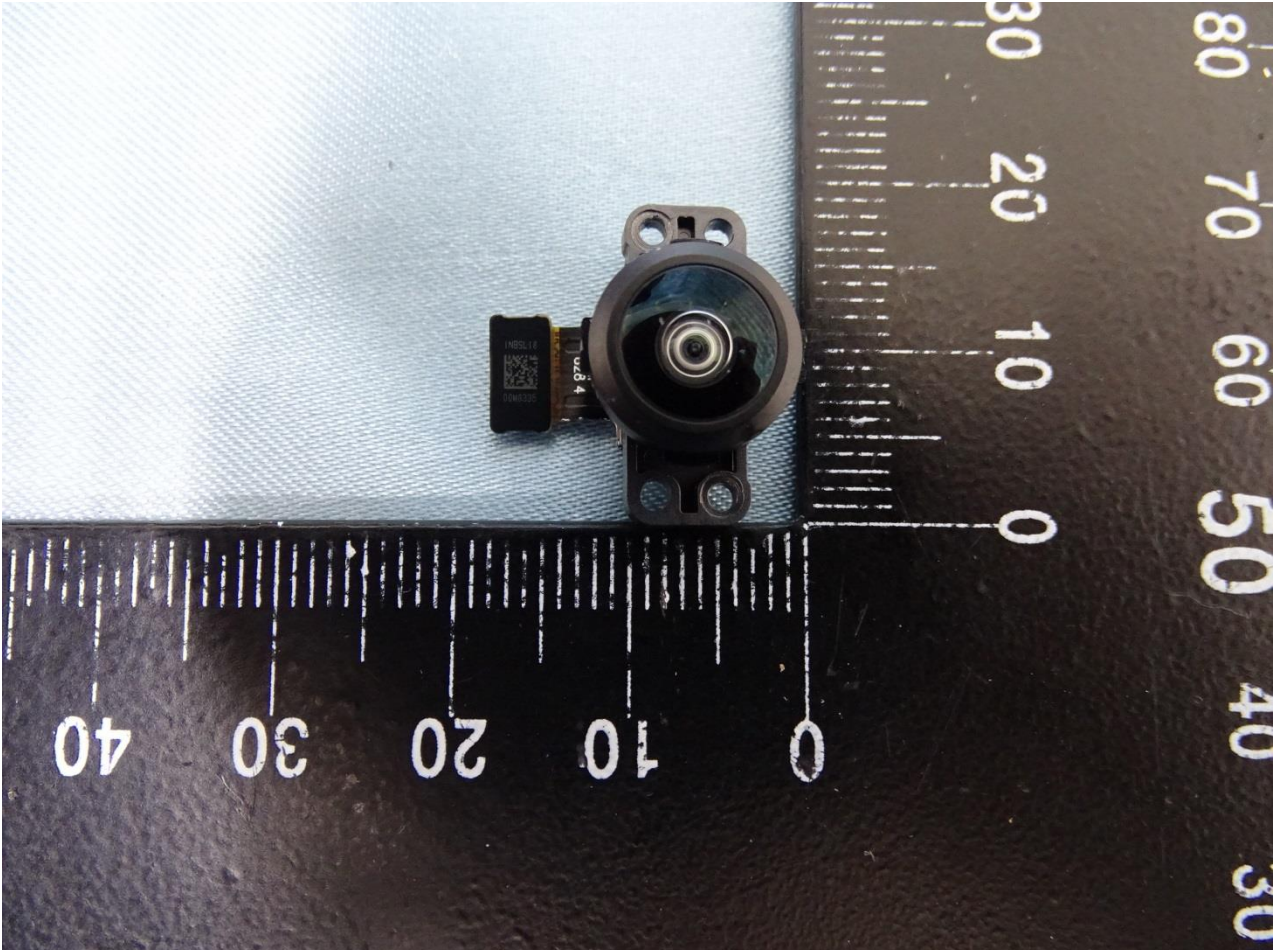

Brand Name: **Oculus** / Model Name: DX45JH