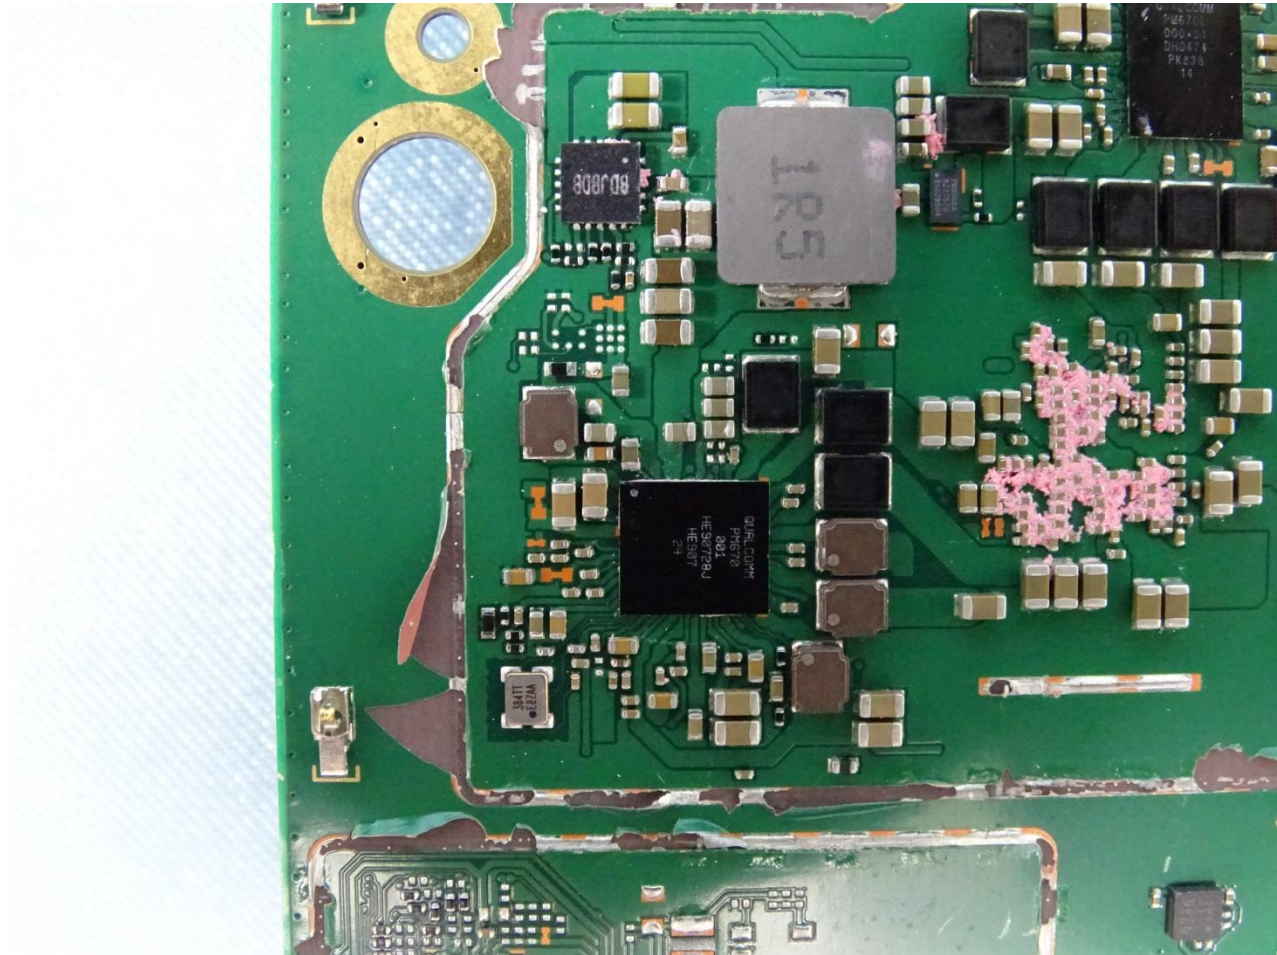

3. Internal Photograph of EUT

Brand Name: Portal / Model Name: WD50JM

Brand Name: Portal / Model Name: WD50JM

Brand Name: Portal / Model Name: WD50JM

Brand Name: Portal / Model Name: WD50JM

Brand Name: Portal / Model Name: WD50JM

Brand Name: Portal / Model Name: WD50JM

Brand Name: Portal / Model Name: WD50JM

Brand Name: Portal / Model Name: WD50JM

Brand Name: Portal / Model Name: WD50JM

Brand Name: Portal / Model Name: WD50JM

Brand Name: Portal / Model Name: WD50JM