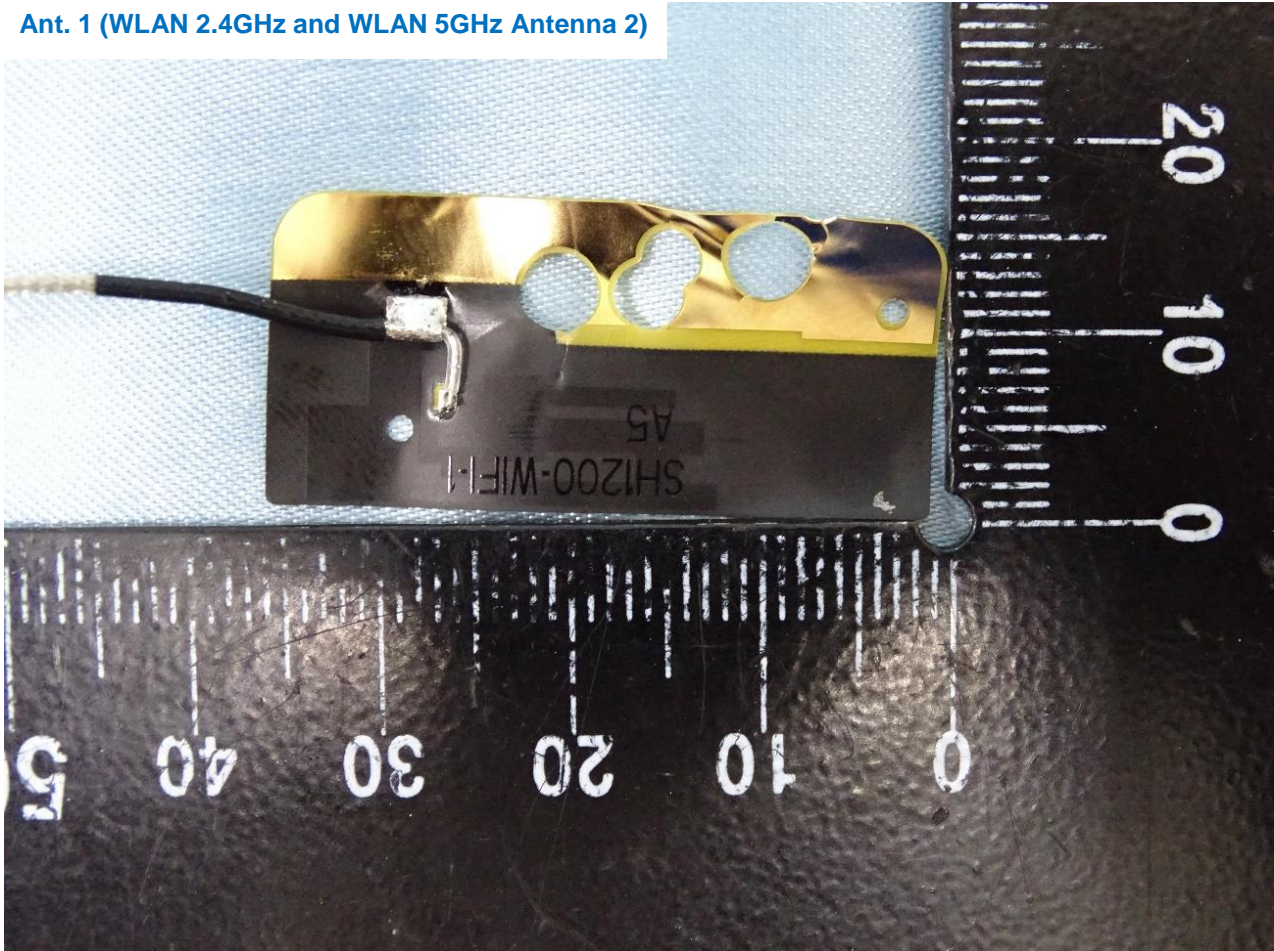

Brand Name: Portal / Model Name: WD50JM

Ant. 1 (WLAN 2.4GHz and WLAN 5GHz Antenna 2)