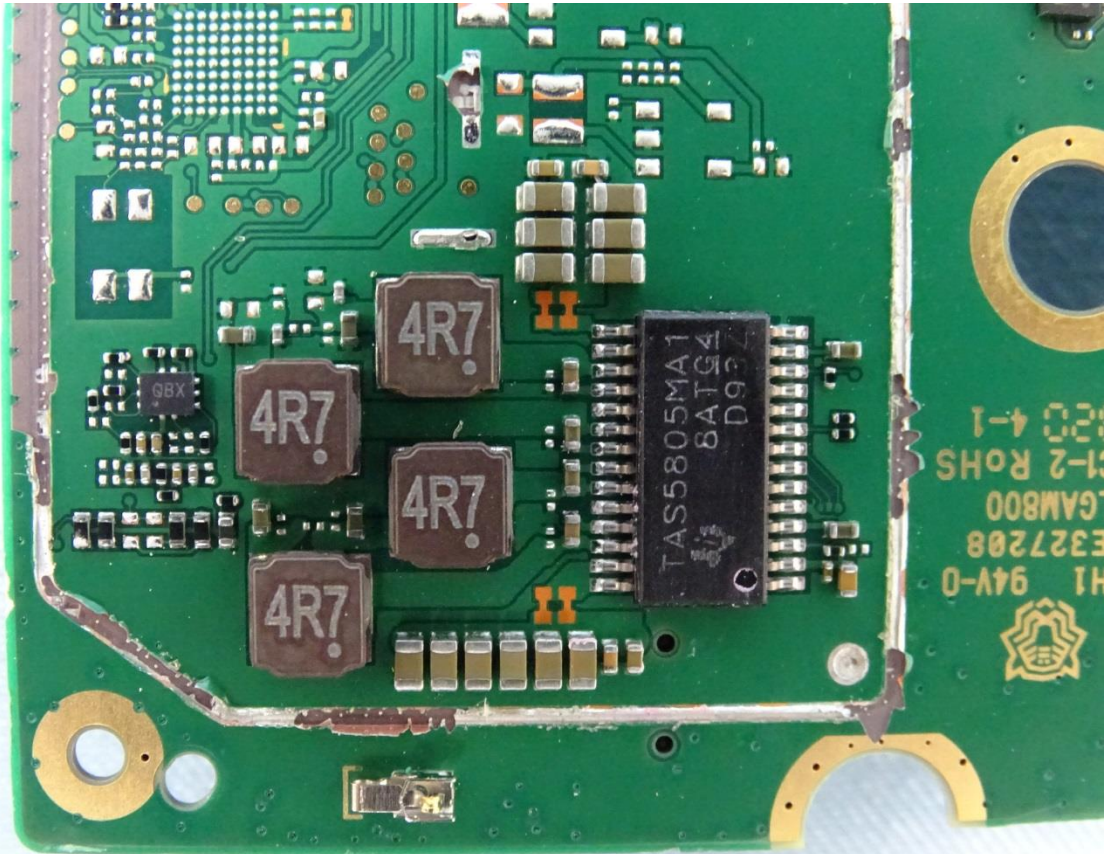

Brand Name: Portal / Model Name: WD50JM