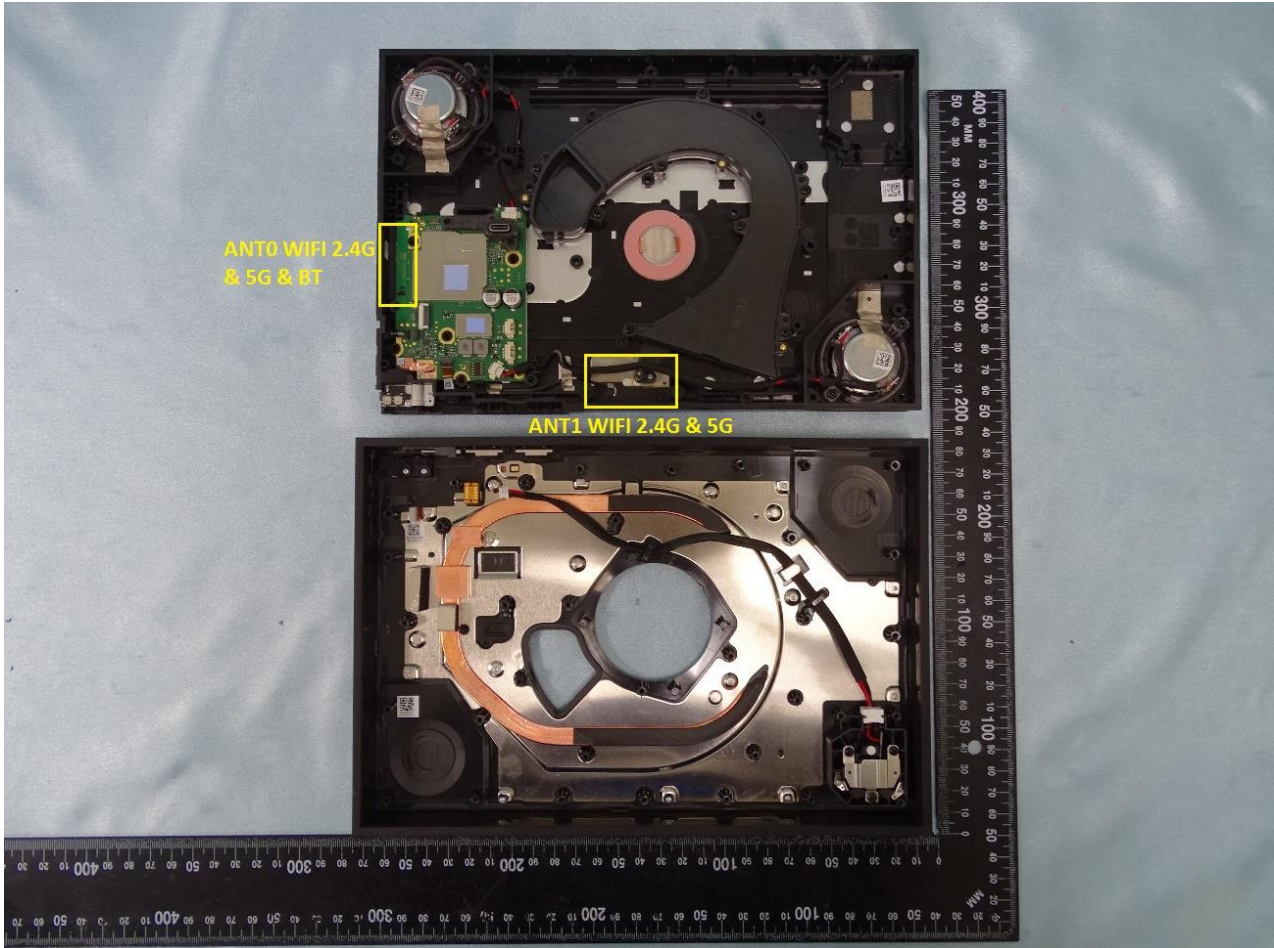

3. Internal Photograph of EUT

Brand Name: Portal / Model Name: WD50JM

Brand Name: Portal / Model Name: WD50JM

Brand Name: Portal / Model Name: WD50JM

Brand Name: Portal / Model Name: WD50JM

Brand Name: Portal / Model Name: WD50JM

Brand Name: Portal / Model Name: WD50JM

Brand Name: Portal / Model Name: WD50JM

Brand Name: Portal / Model Name: WD50JM

Brand Name: Portal / Model Name: WD50JM

Brand Name: Portal / Model Name: WD50JM

Brand Name: Portal / Model Name: WD50JM