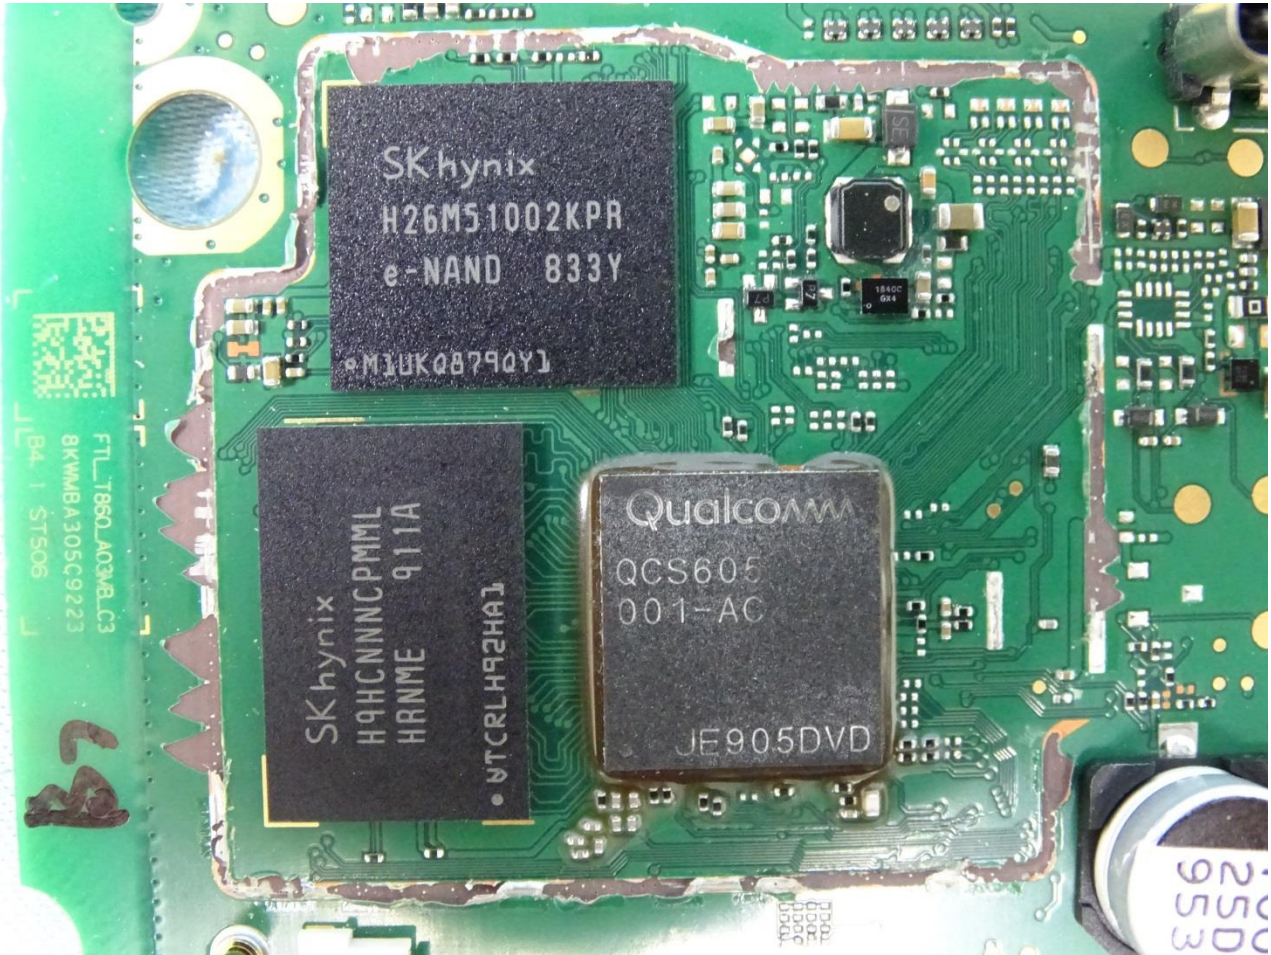

Brand Name: Portal / Model Name: WD50JM