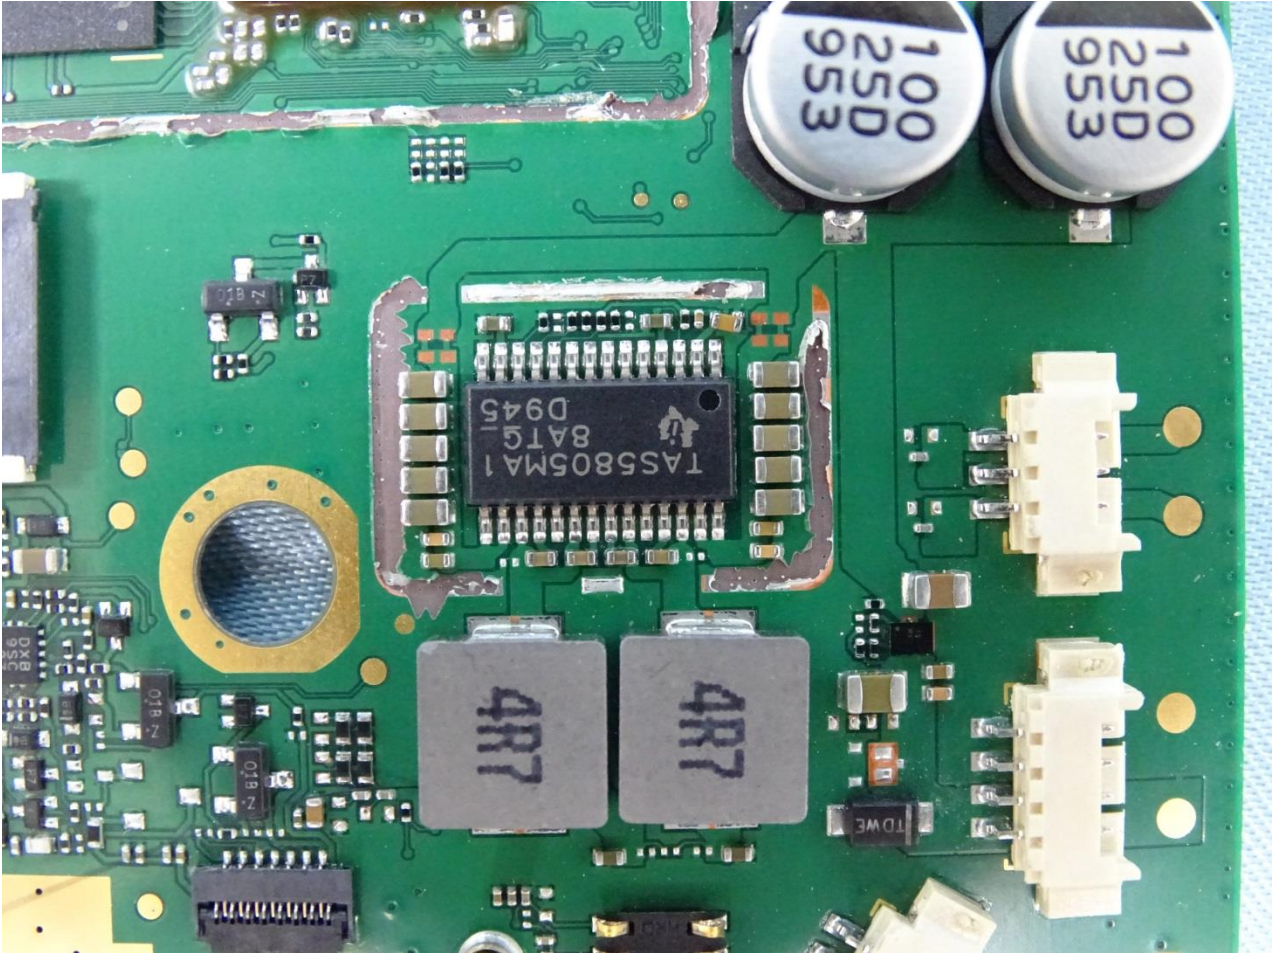

Brand Name: Portal / Model Name: WD50JM

Brand Name: Portal / Model Name: WD50JM

Brand Name: Portal / Model Name: WD50JM

Brand Name: Portal / Model Name: WD50JM

Brand Name: Portal / Model Name: WD50JM

Ant. 0 (Bluetooth, WLAN 2.4GHz and WLAN 5GHz Antenna 1)