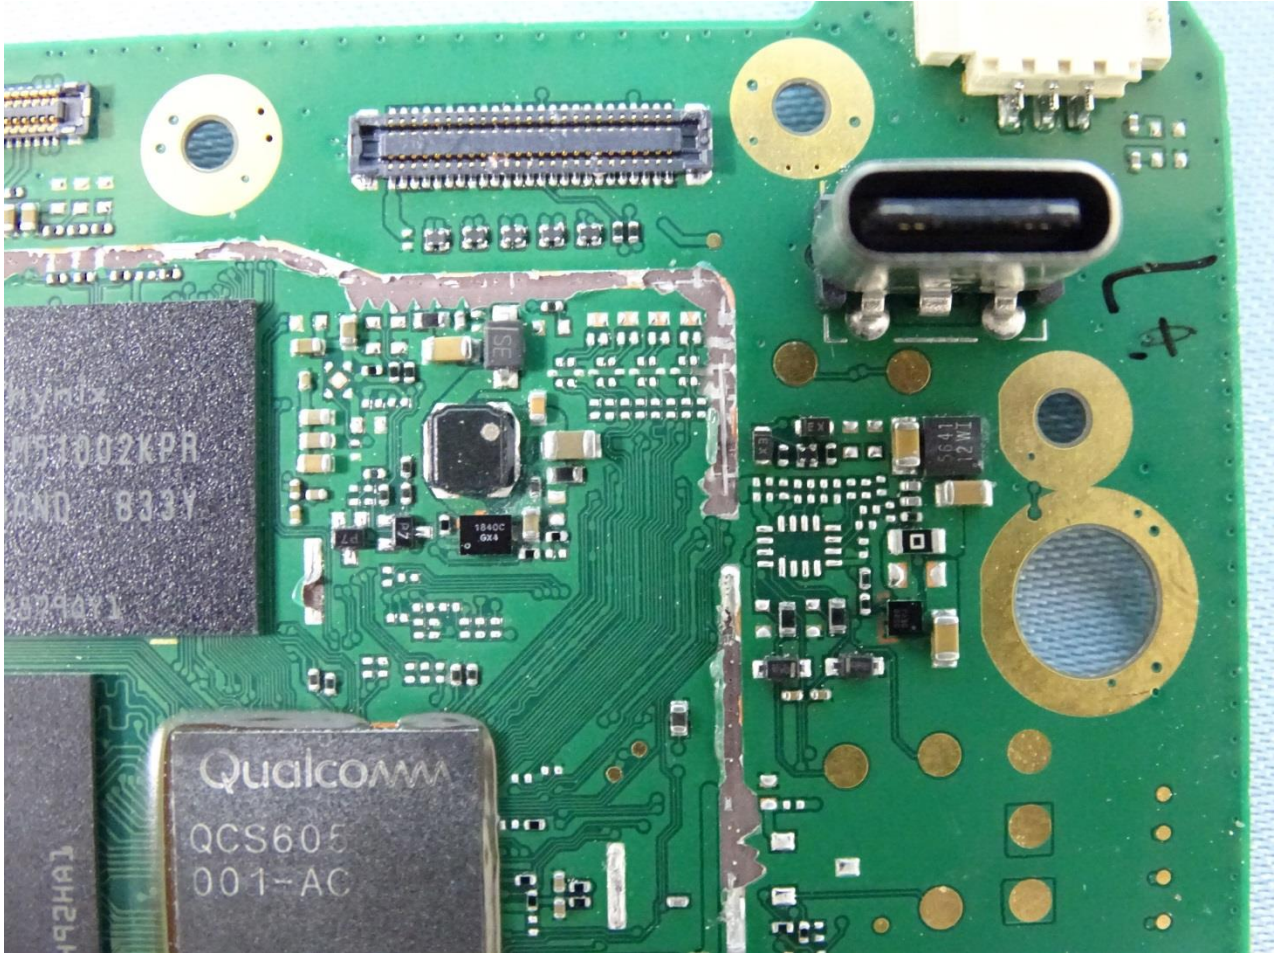

Brand Name: Portal / Model Name: WD50JM

Brand Name: Portal / Model Name: WD50JM

Brand Name: Portal / Model Name: WD50JM

Brand Name: Portal / Model Name: WD50JM

Brand Name: Portal / Model Name: WD50JM

Brand Name: Portal / Model Name: WD50JM

Brand Name: Portal / Model Name: WD50JM

Brand Name: Portal / Model Name: WD50JM

Brand Name: Portal / Model Name: WD50JM

Brand Name: Portal / Model Name: WD50JM

Brand Name: Portal / Model Name: WD50JM

Ant. 0 (Bluetooth, WLAN 2.4GHz and WLAN 5GHz Antenna 1)