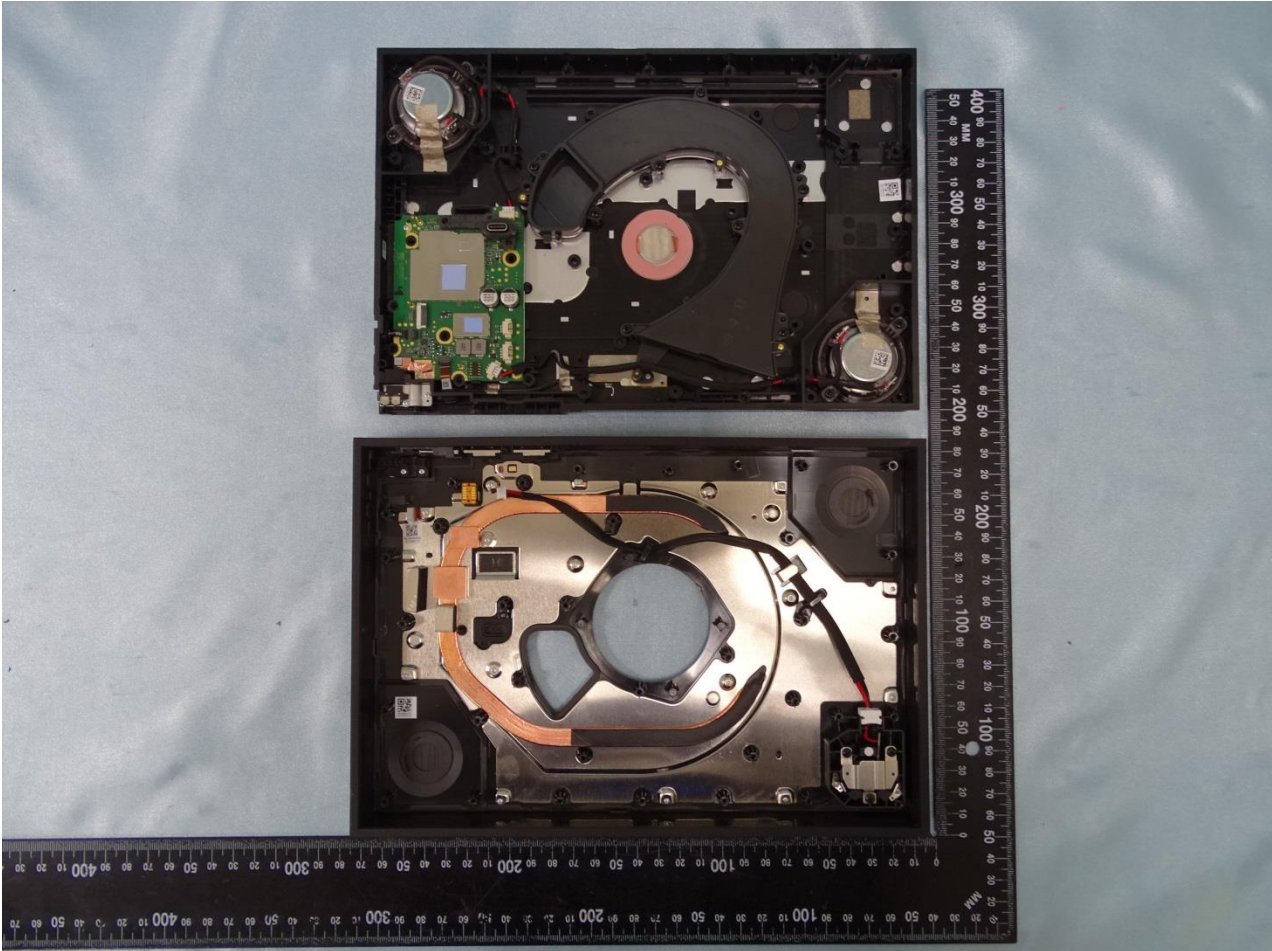

Brand Name: Portal / Model Name: WD50JM