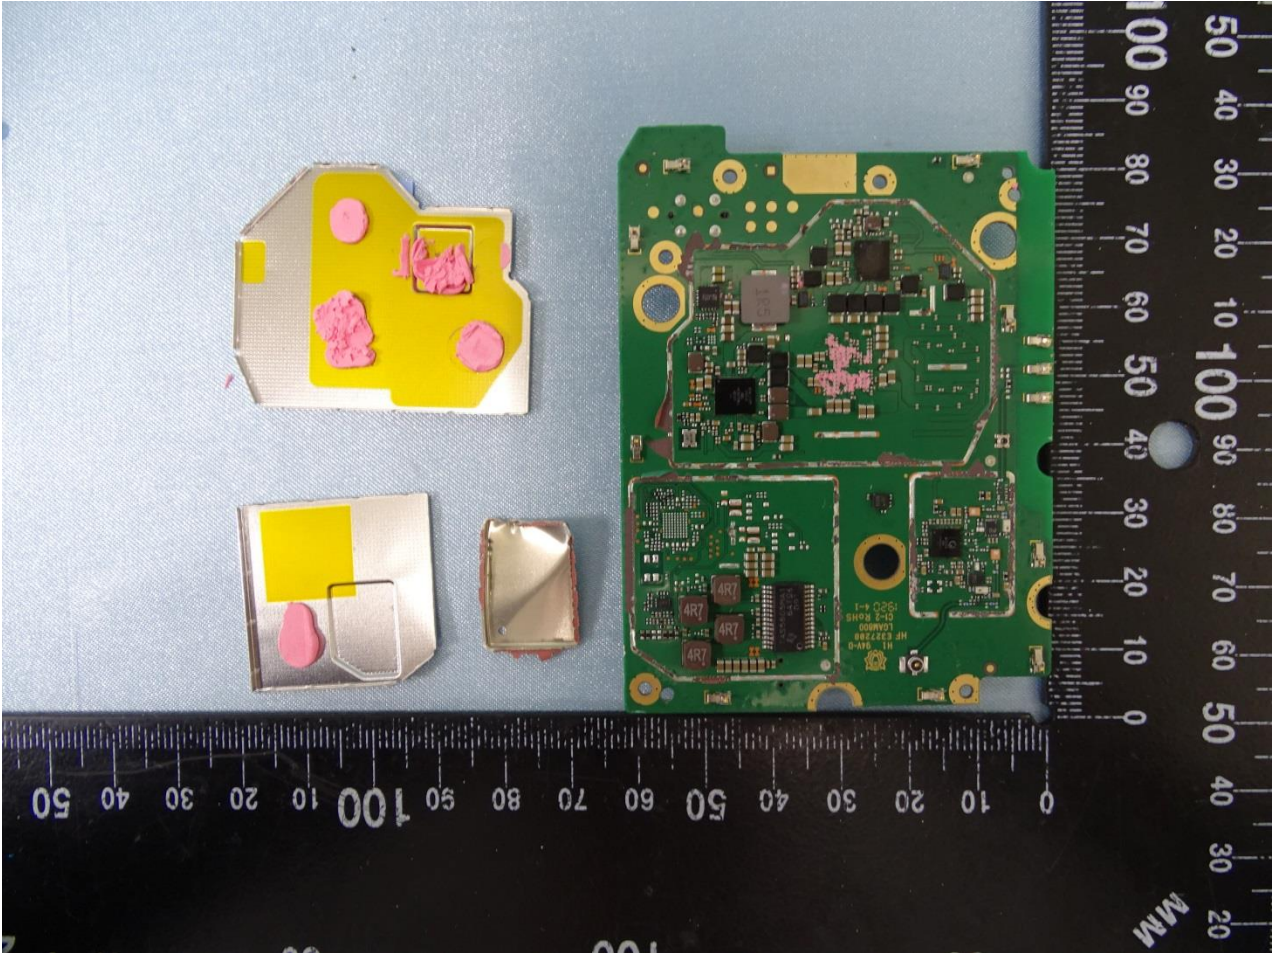

Brand Name: Portal / Model Name: WD50JM