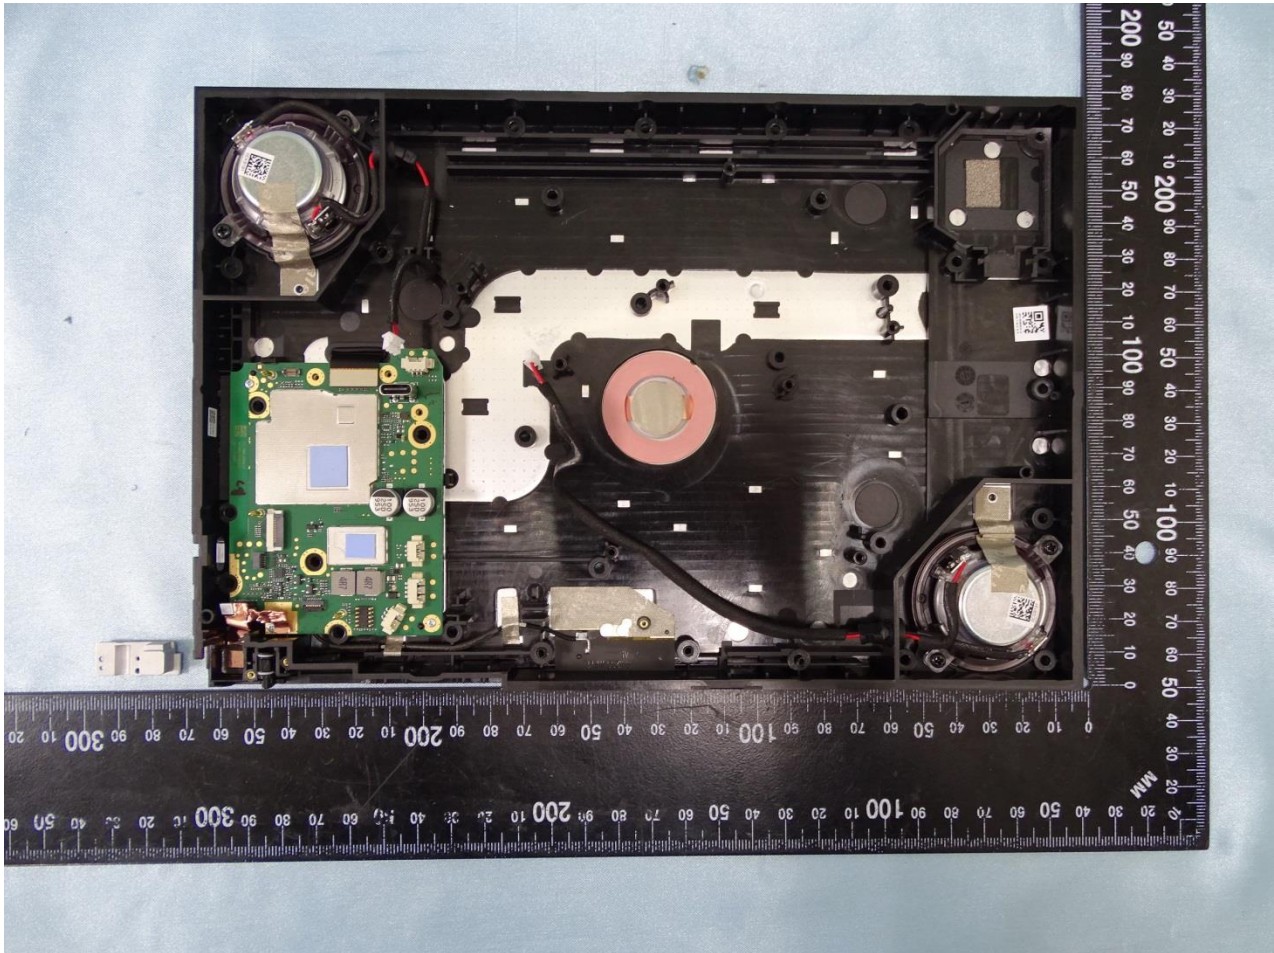

Brand Name: Portal / Model Name: WD50JM