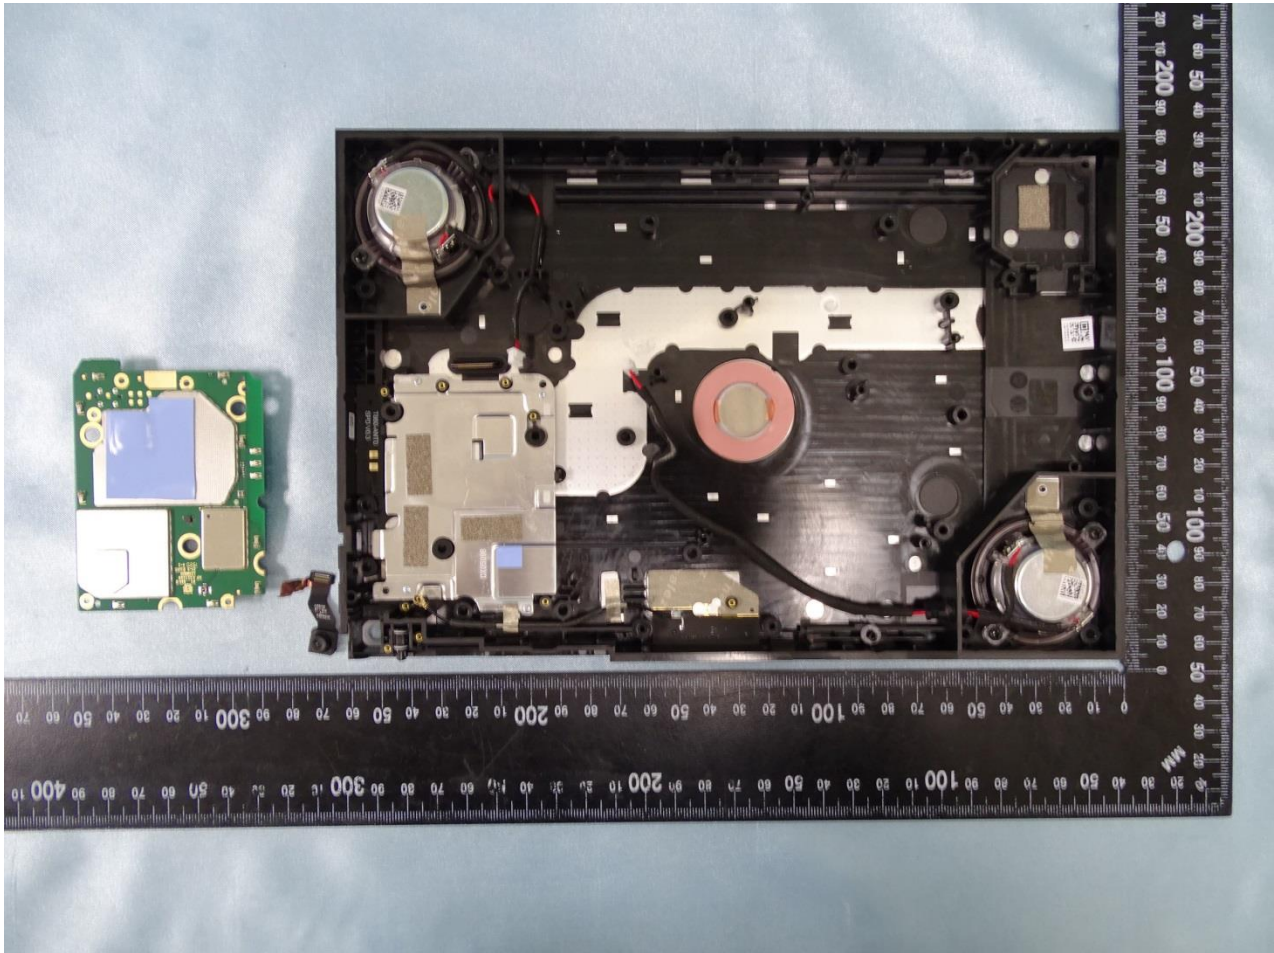

3. Internal Photograph of EUT

Brand Name: Portal / Model Name: WD50JM

Brand Name: Portal / Model Name: WD50JM

Brand Name: Portal / Model Name: WD50JM

Brand Name: Portal / Model Name: WD50JM

Brand Name: Portal / Model Name: WD50JM

Brand Name: Portal / Model Name: WD50JM

Brand Name: Portal / Model Name: WD50JM

Brand Name: Portal / Model Name: WD50JM

Brand Name: Portal / Model Name: WD50JM

Brand Name: Portal / Model Name: WD50JM

Brand Name: Portal / Model Name: WD50JM