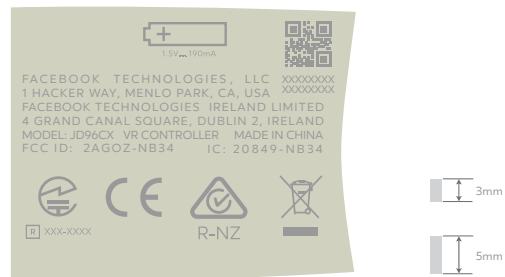

ARTWORK, LABEL, MAY 04

RIGHT

Background

color: D151, CMR #126620

Text

color 2: Pantone cool gray 9C

Label Location : Inside the battery compartment