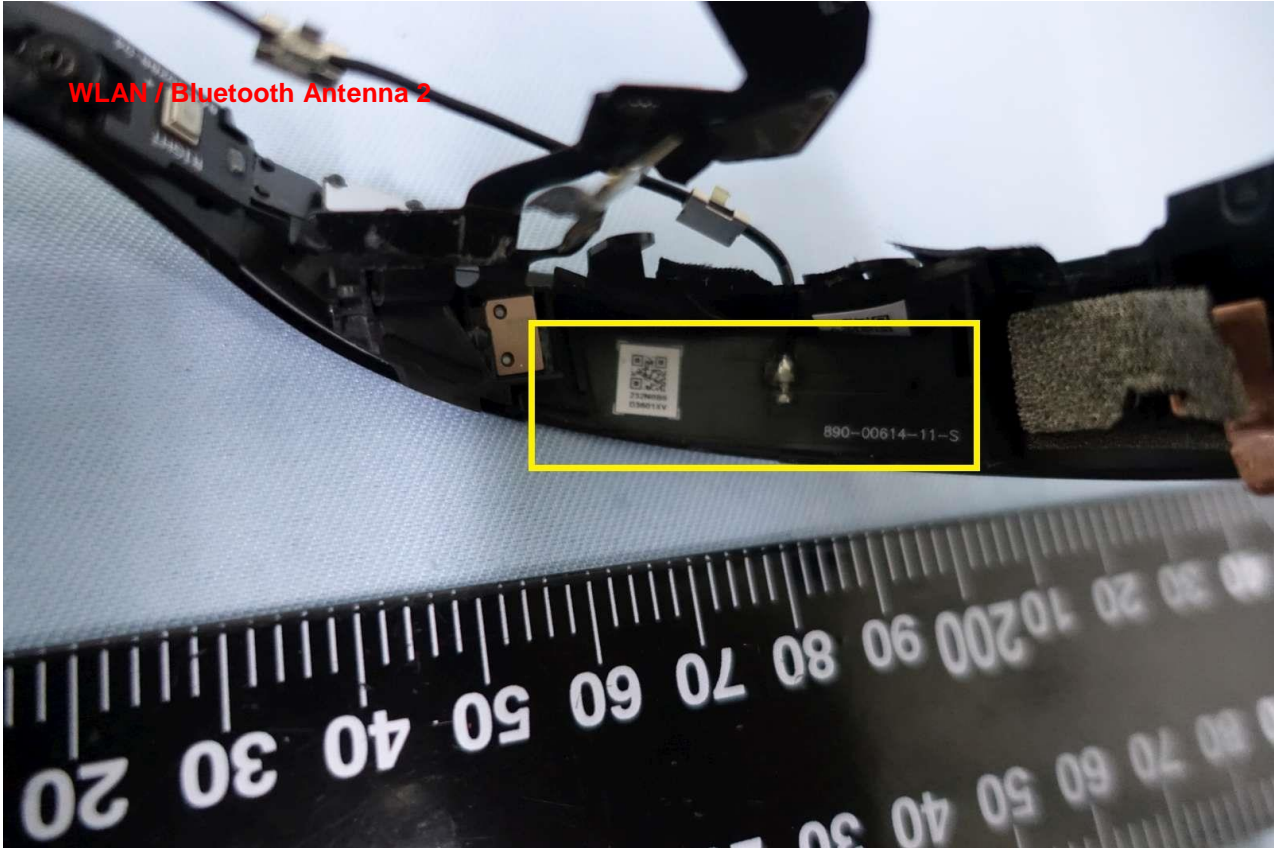

Brand Name: META PLATFORMS TECHNOLOGIES, LLC; Model Name: DK94EC