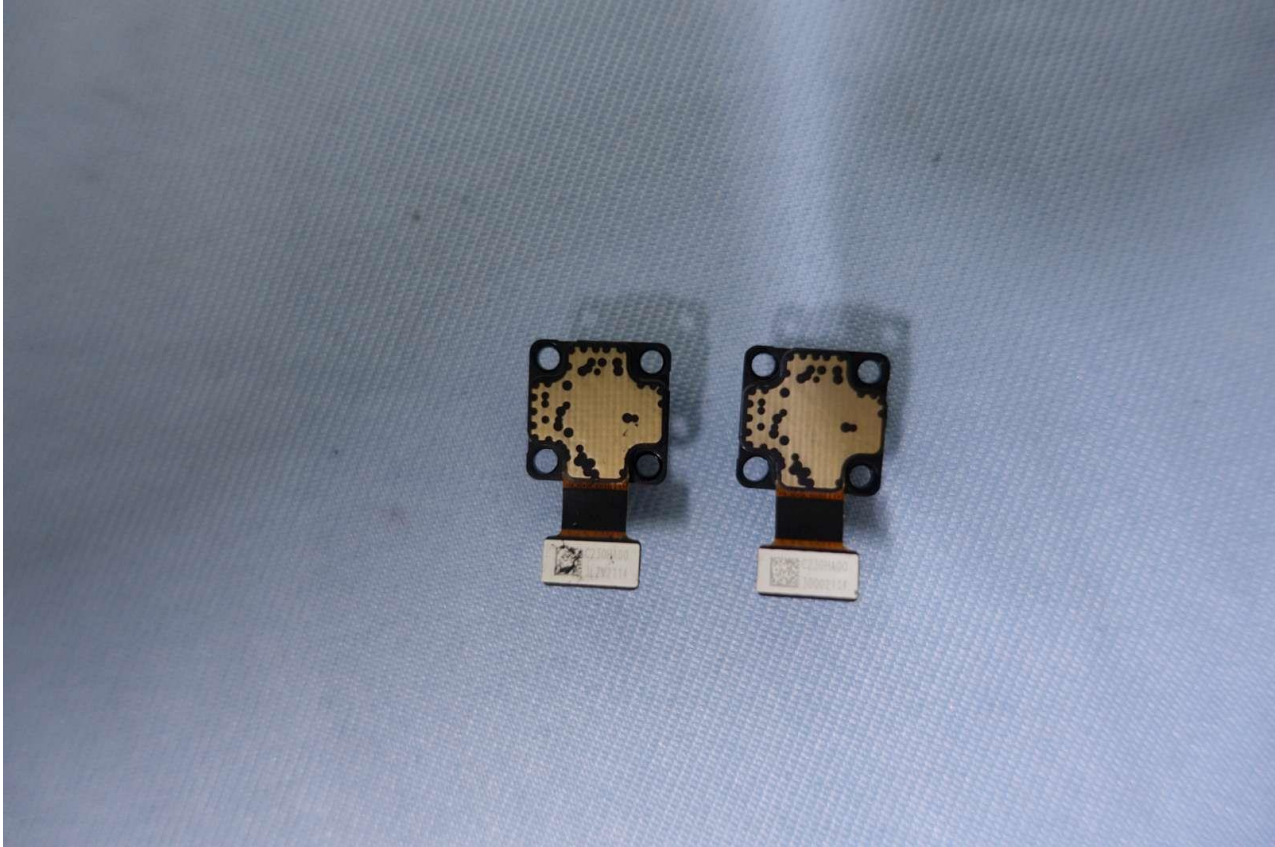

Brand Name: META PLATFORMS TECHNOLOGIES, LLC; Model Name: DK94EC

Brand Name: META PLATFORMS TECHNOLOGIES, LLC; Model Name: DK94EC

**Brand Name: META PLATFORMS TECHNOLOGIES, LLC; Model Name: DK94EC**

Brand Name: META PLATFORMS TECHNOLOGIES, LLC; Model Name: DK94EC

Brand Name: META PLATFORMS TECHNOLOGIES, LLC; Model Name: DK94EC