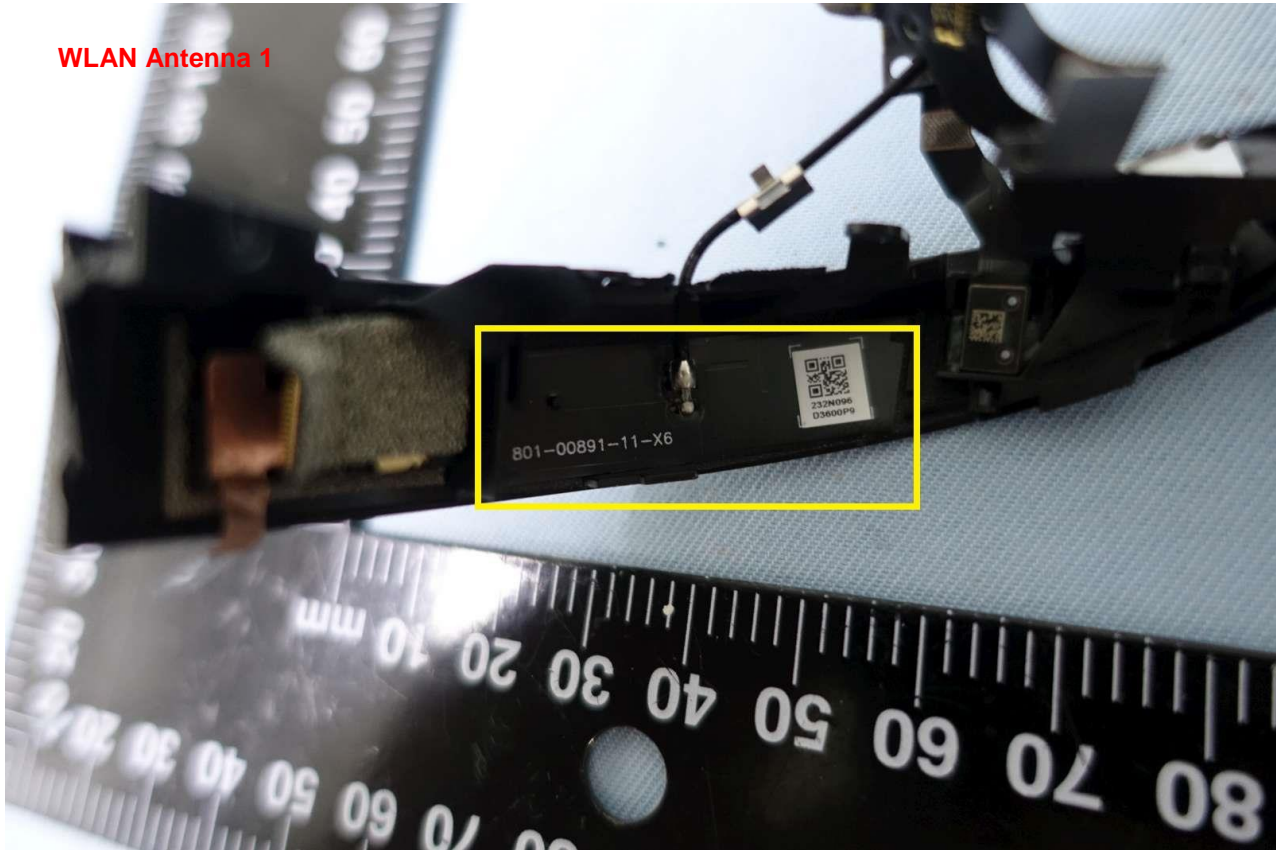

Brand Name: META PLATFORMS TECHNOLOGIES, LLC; Model Name: DK94EC

Brand Name: META PLATFORMS TECHNOLOGIES, LLC; Model Name: DK94EC

Brand Name: META PLATFORMS TECHNOLOGIES, LLC; Model Name: DK94EC

WLAN Antenna 1