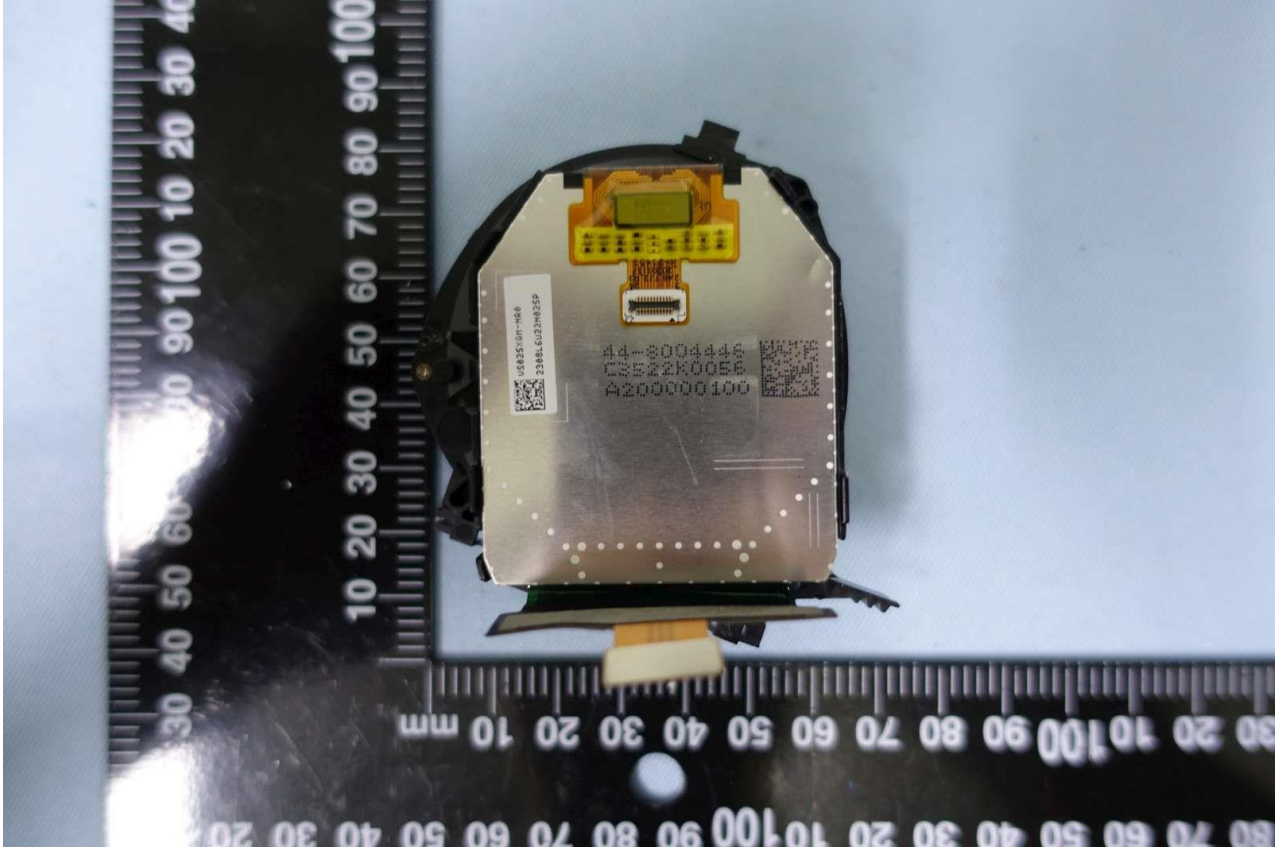

Brand Name: META PLATFORMS TECHNOLOGIES, LLC; Model Name: DK94EC

Brand Name: META PLATFORMS TECHNOLOGIES, LLC; Model Name: DK94EC

Brand Name: META PLATFORMS TECHNOLOGIES, LLC; Model Name: DK94EC

Brand Name: META PLATFORMS TECHNOLOGIES, LLC; Model Name: DK94EC