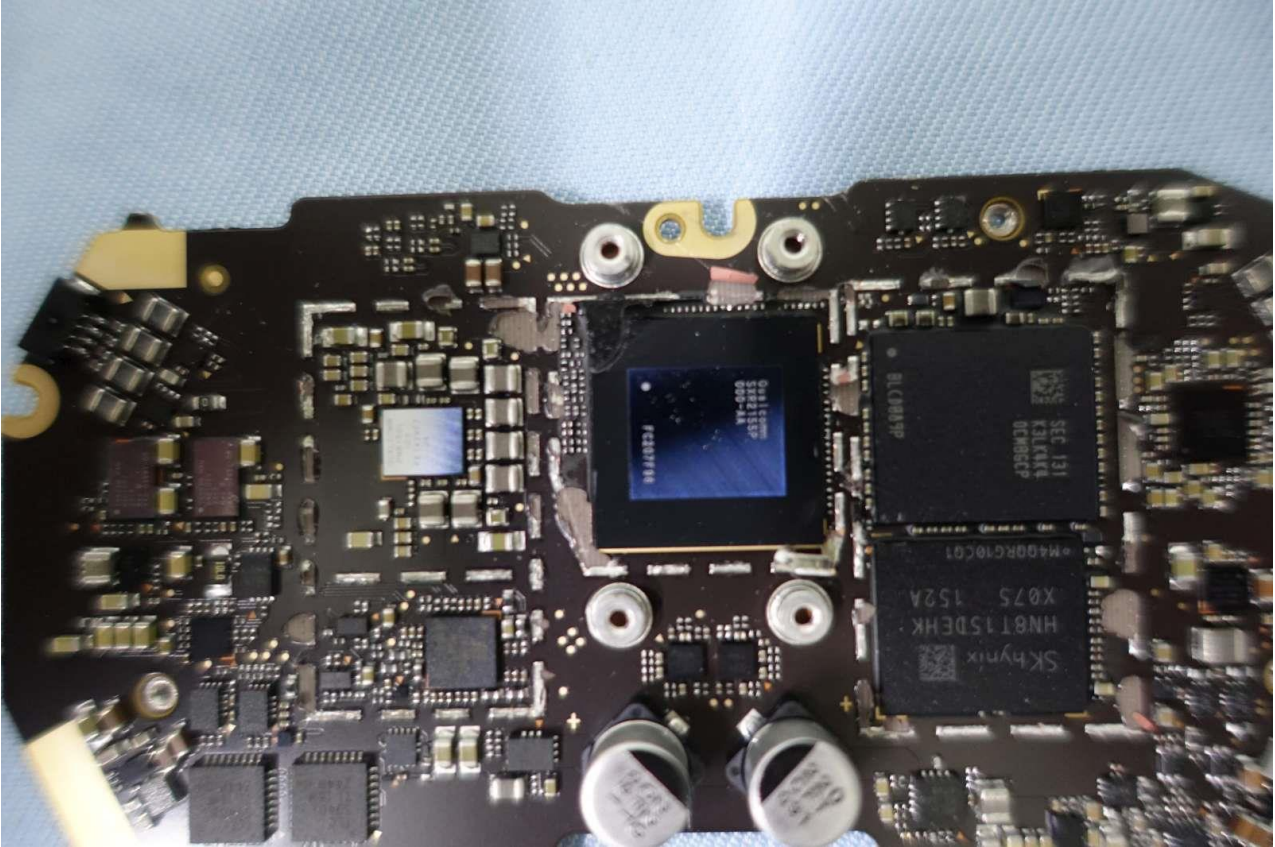

Brand Name: META PLATFORMS TECHNOLOGIES, LLC; Model Name: DK94EC

**Brand Name: META PLATFORMS TECHNOLOGIES, LLC; Model Name: DK94EC**

Brand Name: META PLATFORMS TECHNOLOGIES, LLC; Model Name: DK94EC

Brand Name: META PLATFORMS TECHNOLOGIES, LLC; Model Name: DK94EC

Brand Name: META PLATFORMS TECHNOLOGIES, LLC; Model Name: DK94EC

Brand Name: META PLATFORMS TECHNOLOGIES, LLC; Model Name: DK94EC

Brand Name: META PLATFORMS TECHNOLOGIES, LLC; Model Name: DK94EC

Brand Name: META PLATFORMS TECHNOLOGIES, LLC; Model Name: DK94EC

Brand Name: META PLATFORMS TECHNOLOGIES, LLC; Model Name: DK94EC