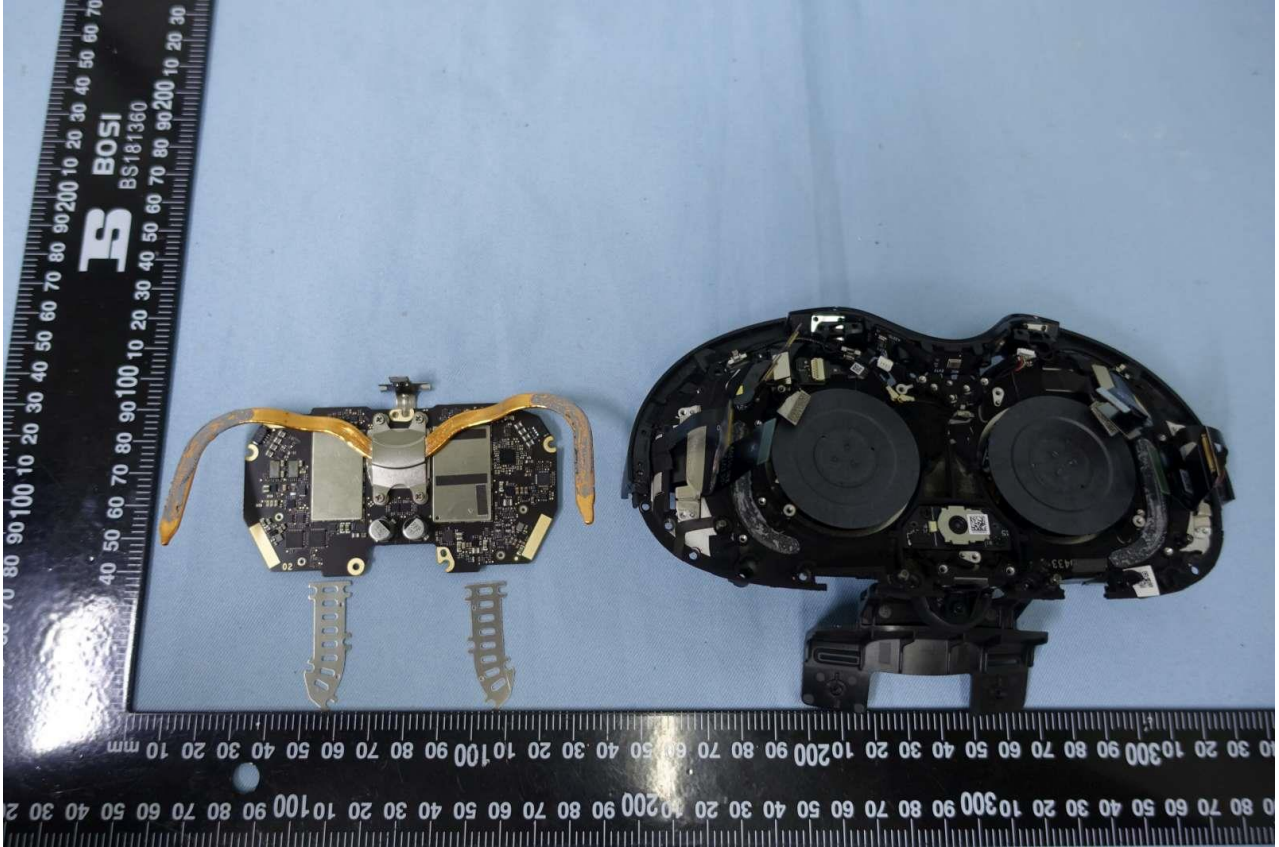

Brand Name: META PLATFORMS TECHNOLOGIES, LLC; Model Name: DK94EC