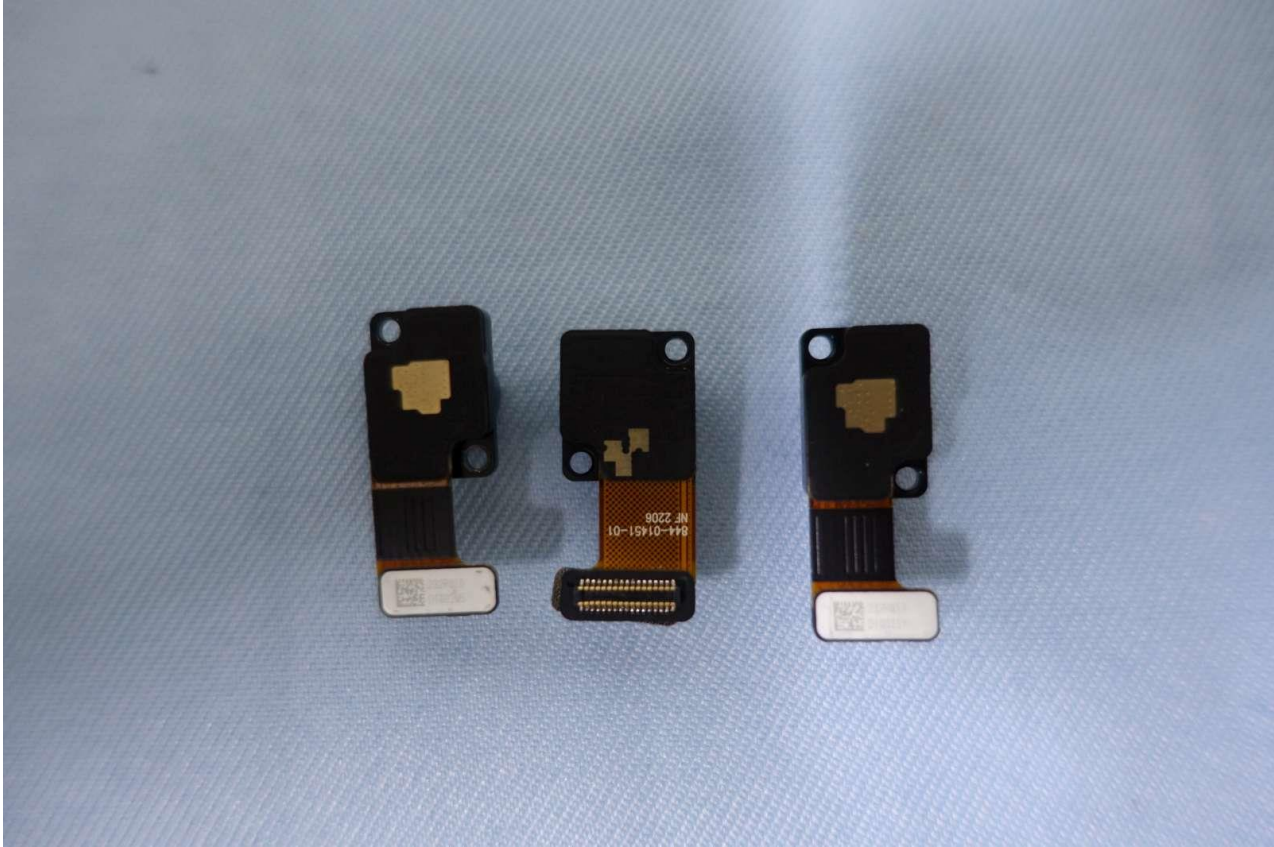

Brand Name: META PLATFORMS TECHNOLOGIES, LLC; Model Name: DK94EC