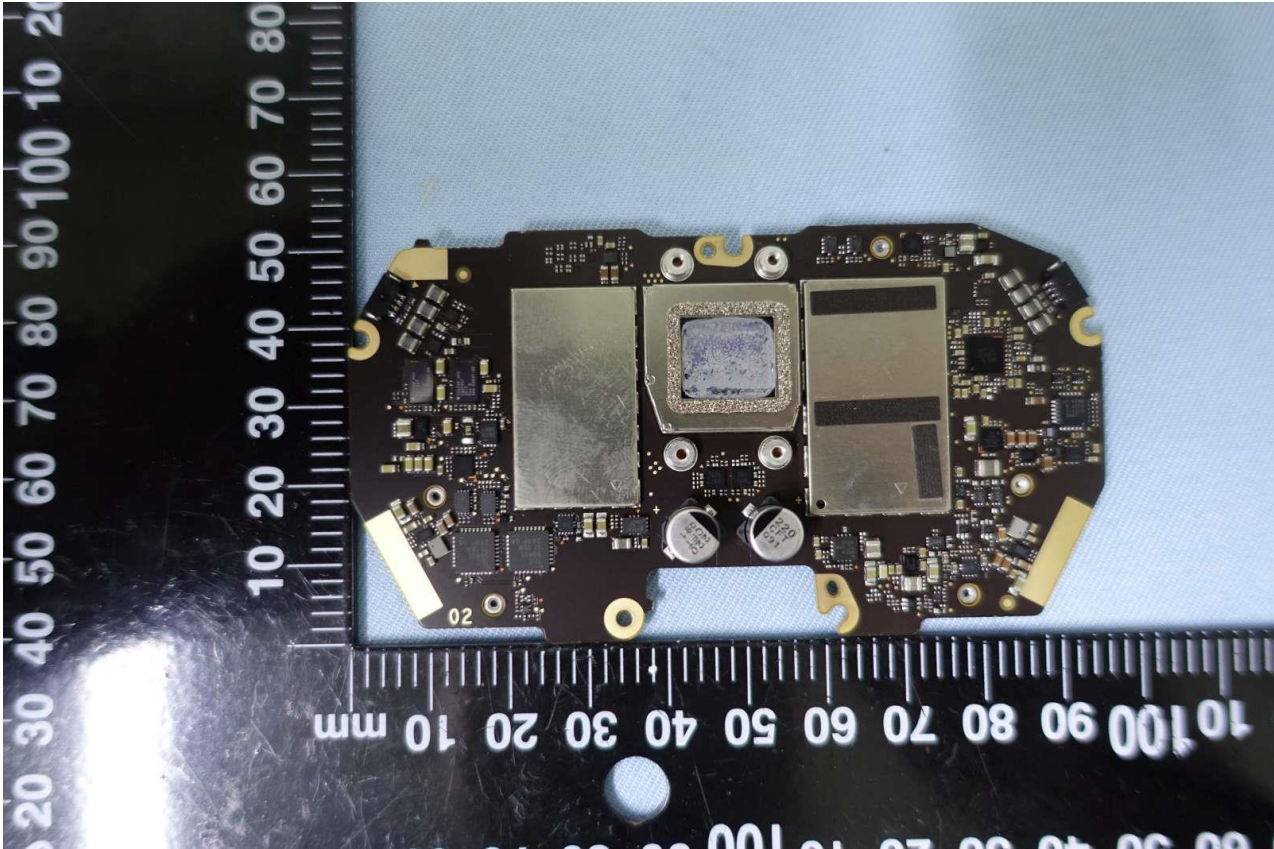

Brand Name: META PLATFORMS TECHNOLOGIES, LLC; Model Name: DK94EC