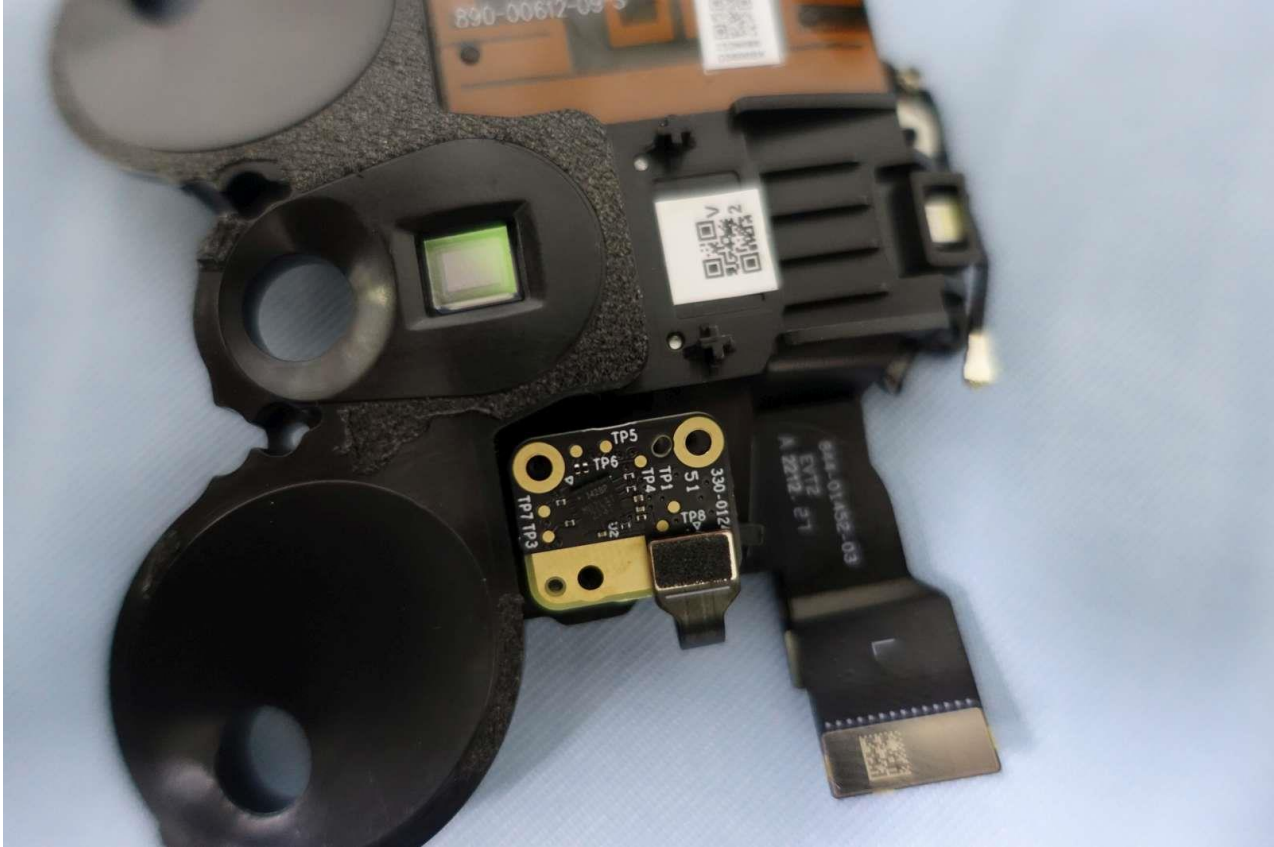

Brand Name: META PLATFORMS TECHNOLOGIES, LLC; Model Name: DK94EC

Brand Name: META PLATFORMS TECHNOLOGIES, LLC; Model Name: DK94EC

Brand Name: META PLATFORMS TECHNOLOGIES, LLC; Model Name: DK94EC

Brand Name: META PLATFORMS TECHNOLOGIES, LLC; Model Name: DK94EC