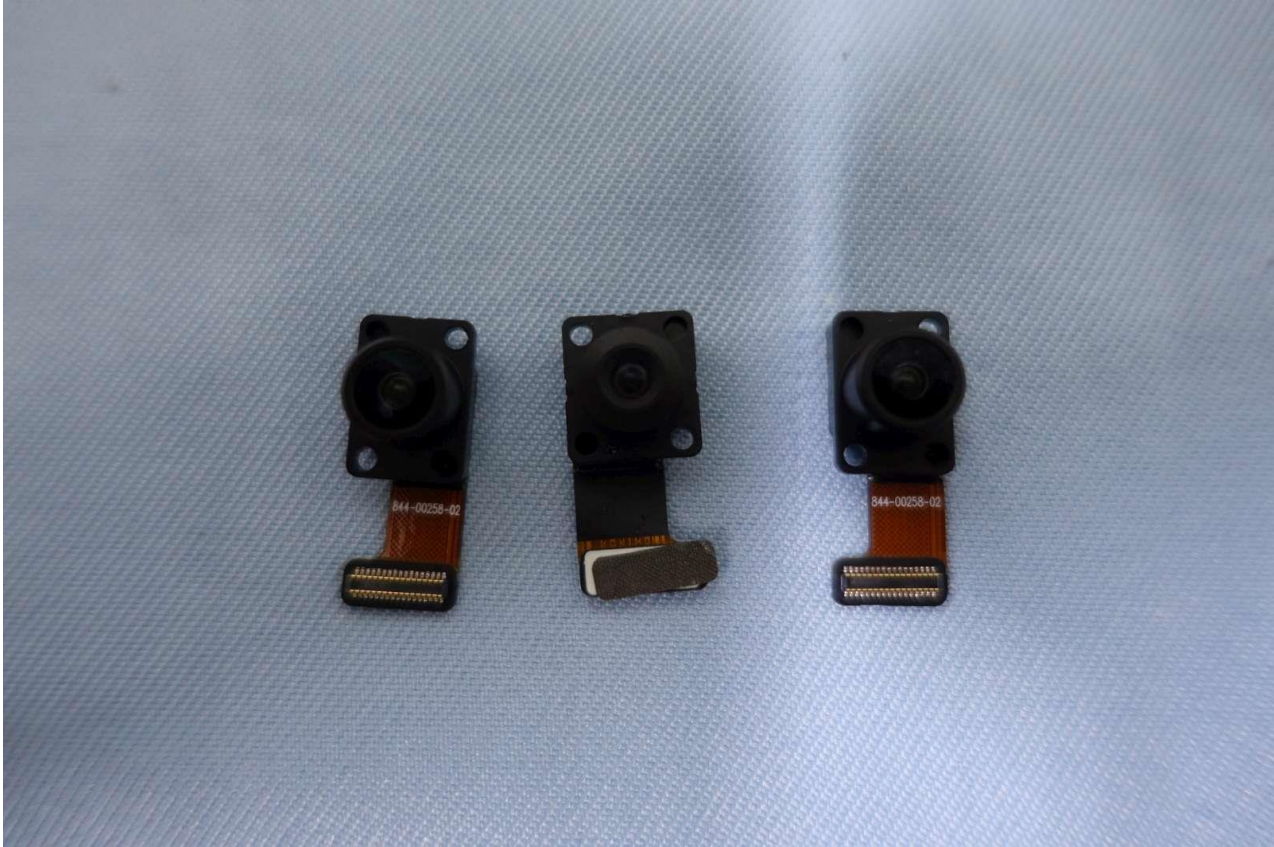

Brand Name: META PLATFORMS TECHNOLOGIES, LLC; Model Name: DK94EC

Brand Name: META PLATFORMS TECHNOLOGIES, LLC; Model Name: DK94EC

Brand Name: META PLATFORMS TECHNOLOGIES, LLC; Model Name: DK94EC

Brand Name: META PLATFORMS TECHNOLOGIES, LLC; Model Name: DK94EC