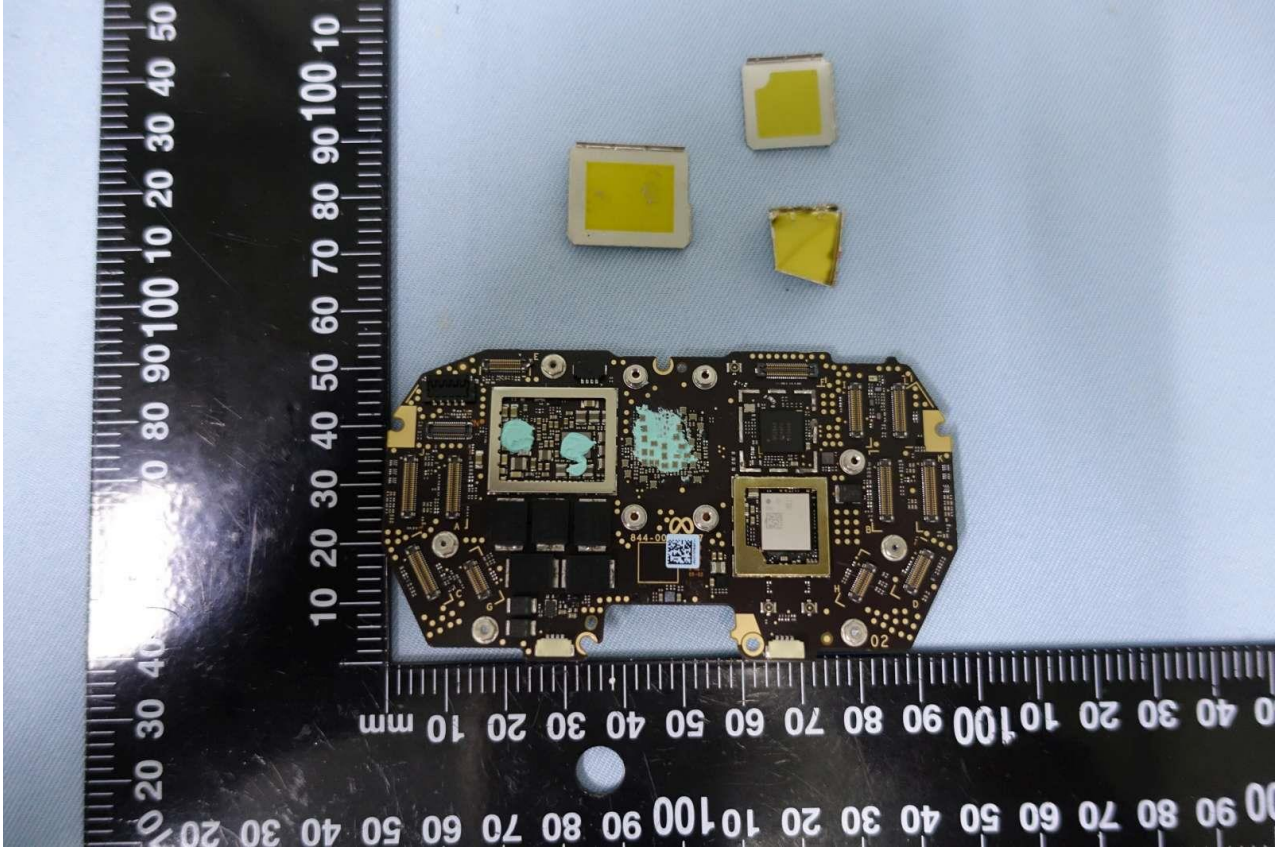

Brand Name: META PLATFORMS TECHNOLOGIES, LLC; Model Name: DK94EC