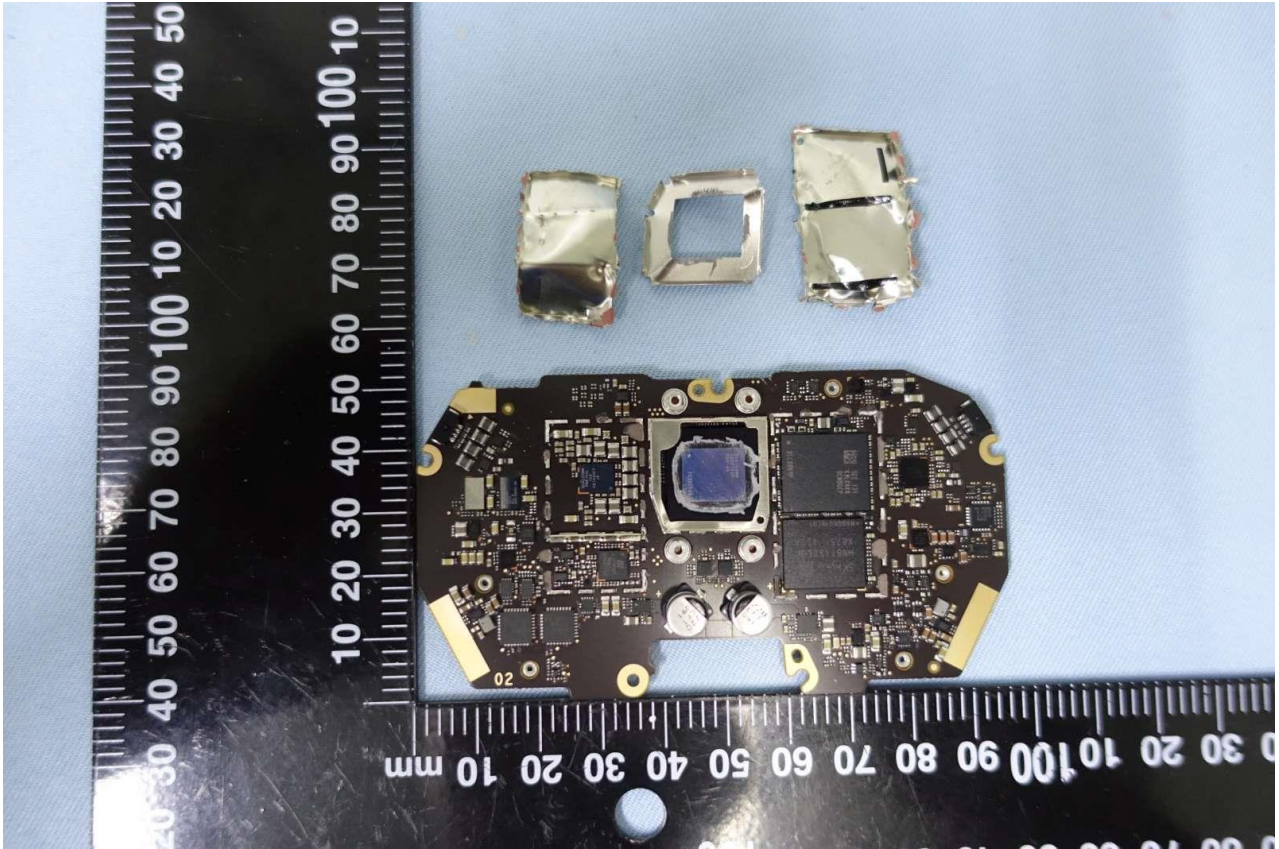

Brand Name: META PLATFORMS TECHNOLOGIES, LLC; Model Name: DK94EC