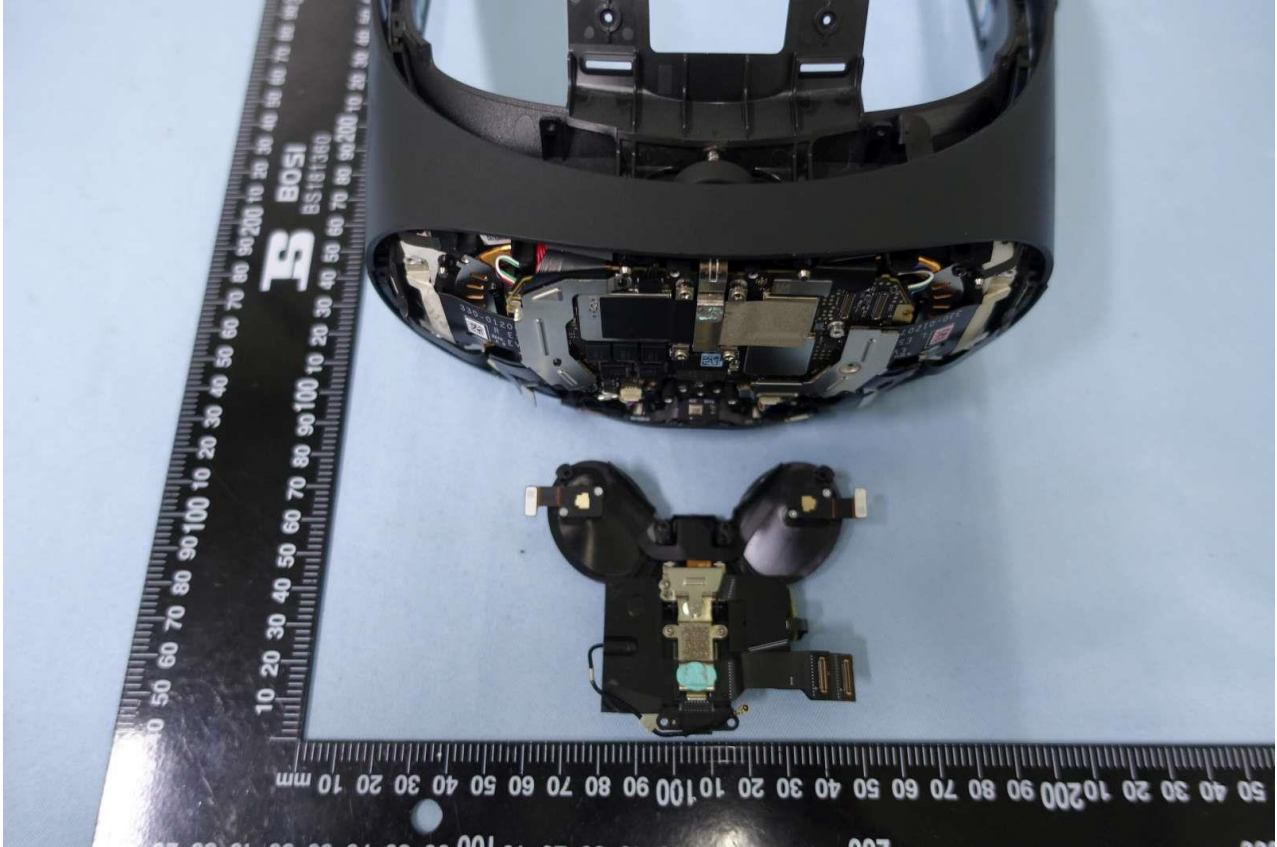

Brand Name: META PLATFORMS TECHNOLOGIES, LLC; Model Name: DK94EC