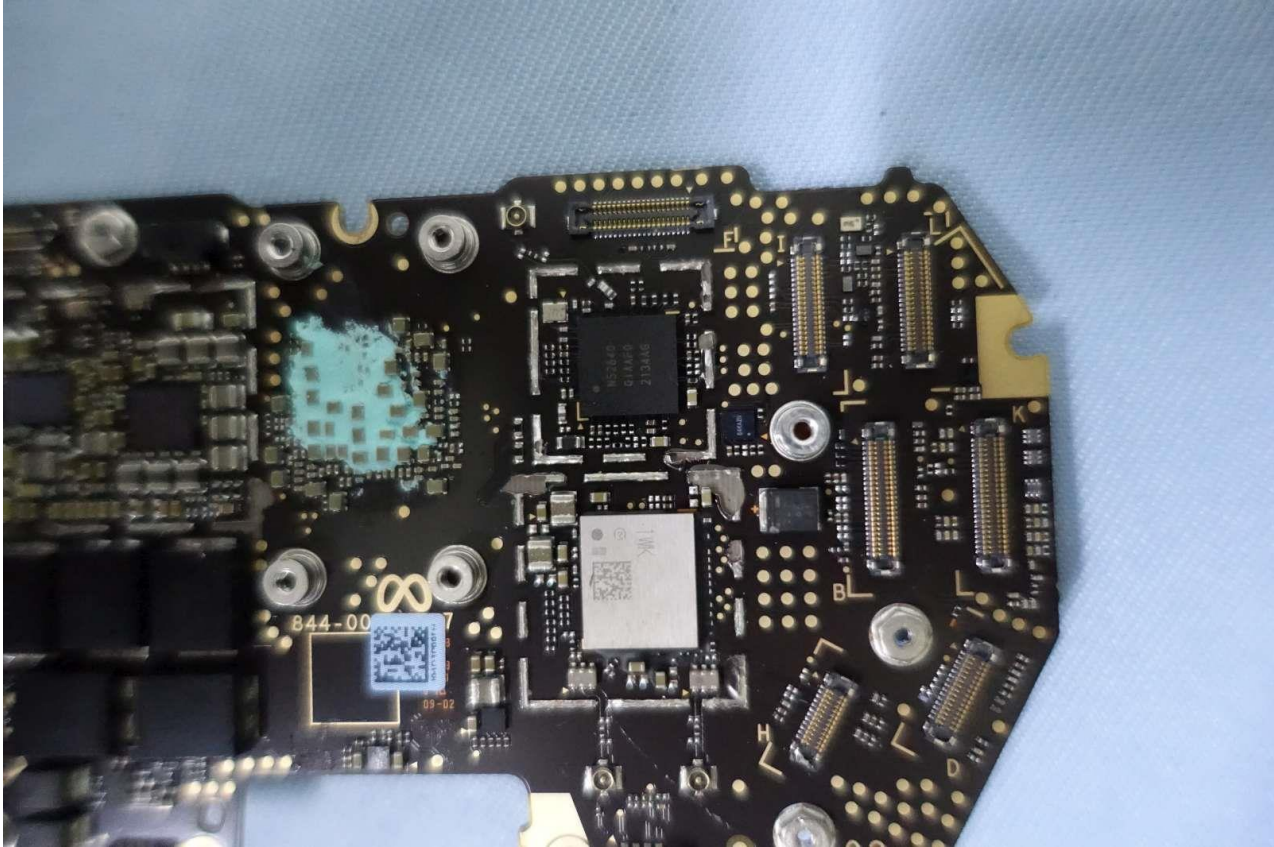

Brand Name: META PLATFORMS TECHNOLOGIES, LLC; Model Name: DK94EC