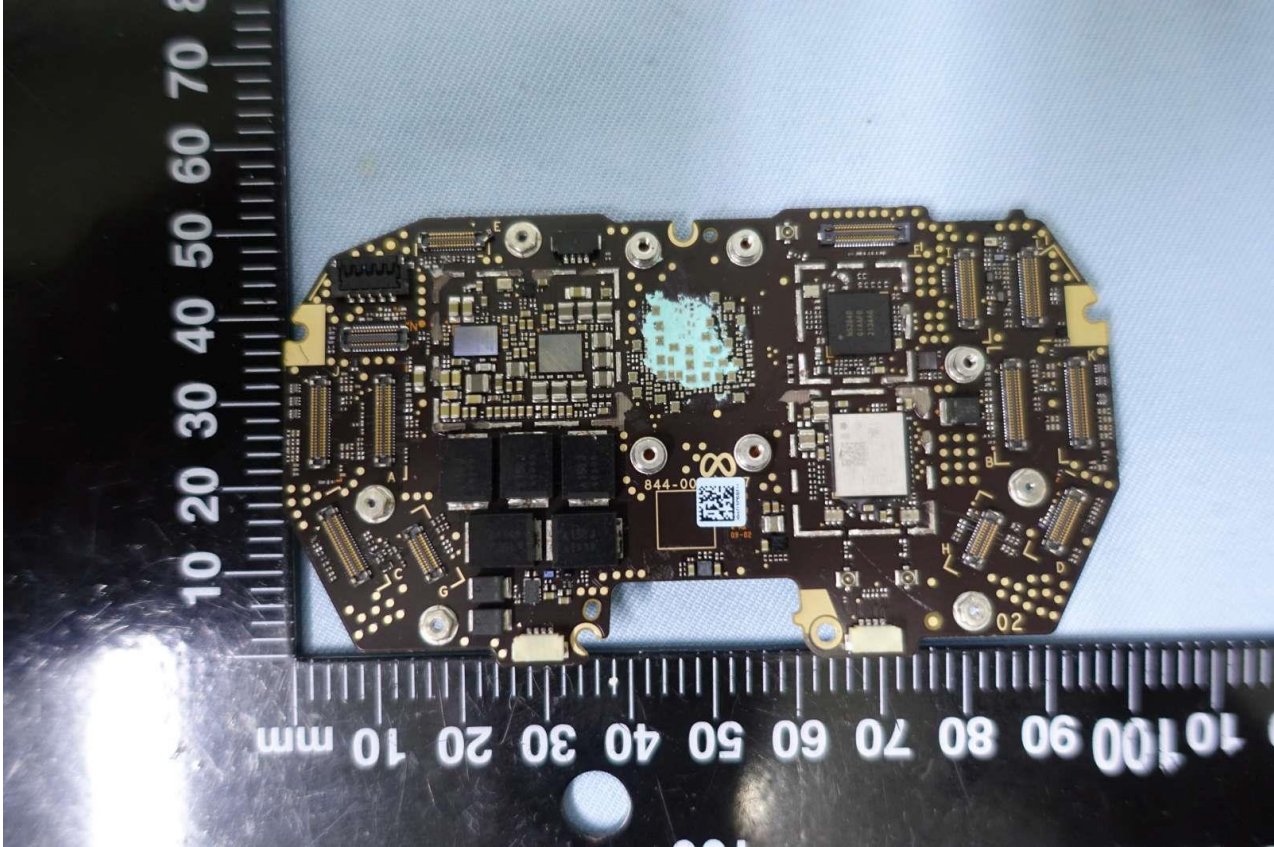

Brand Name: META PLATFORMS TECHNOLOGIES, LLC; Model Name: DK94EC

Brand Name: META PLATFORMS TECHNOLOGIES, LLC; Model Name: DK94EC

Brand Name: META PLATFORMS TECHNOLOGIES, LLC; Model Name: DK94EC

Brand Name: META PLATFORMS TECHNOLOGIES, LLC; Model Name: DK94EC