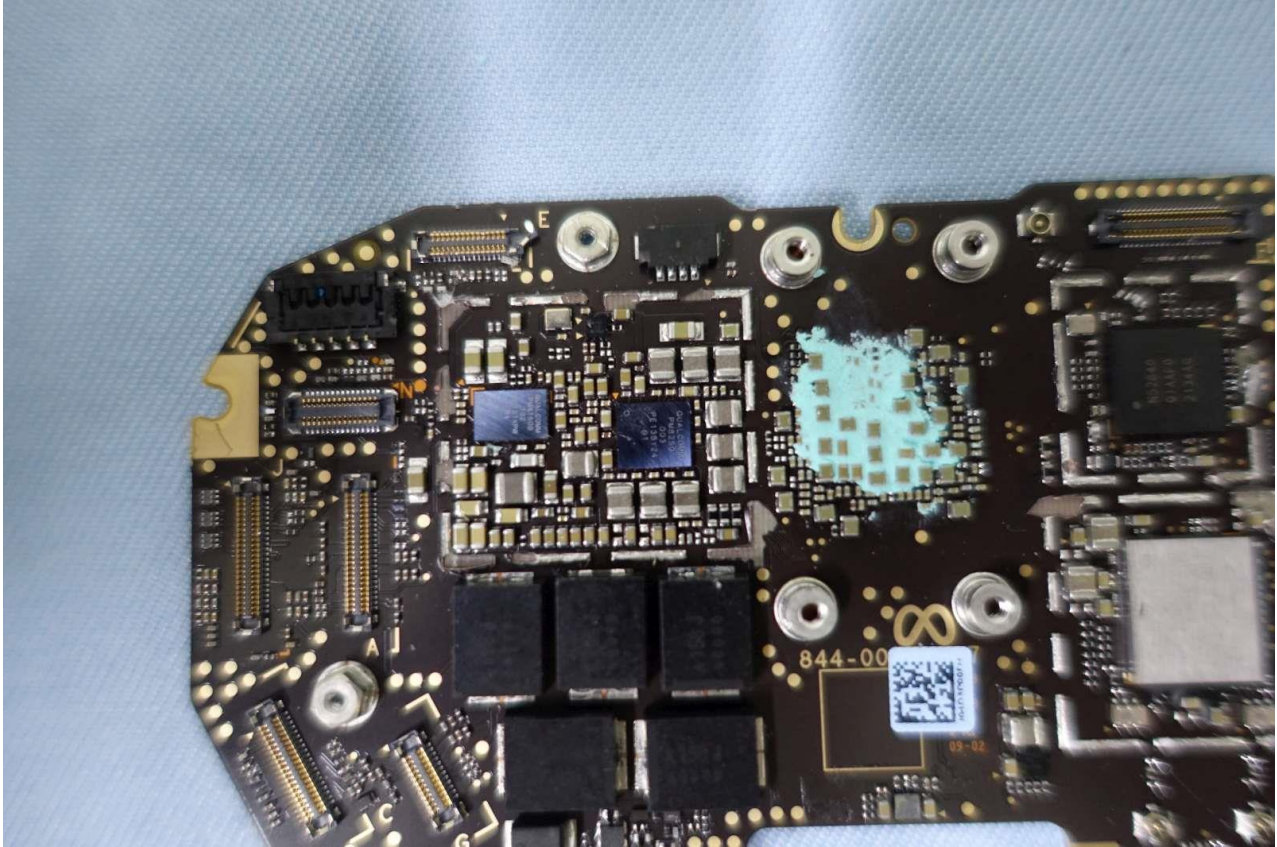

Brand Name: META PLATFORMS TECHNOLOGIES, LLC; Model Name: DK94EC