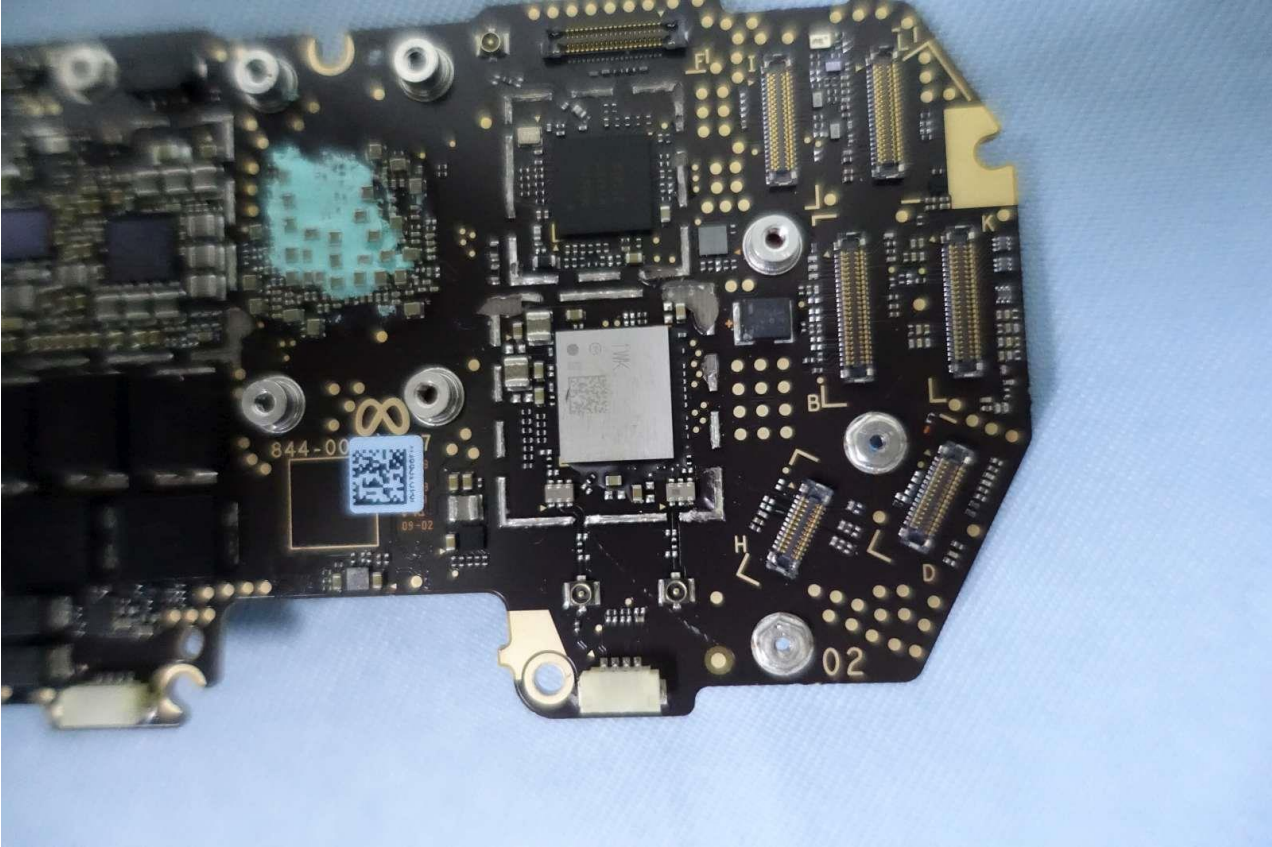

Brand Name: META PLATFORMS TECHNOLOGIES, LLC; Model Name: DK94EC

Brand Name: META PLATFORMS TECHNOLOGIES, LLC; Model Name: DK94EC

Brand Name: META PLATFORMS TECHNOLOGIES, LLC; Model Name: DK94EC

Brand Name: META PLATFORMS TECHNOLOGIES, LLC; Model Name: DK94EC

Brand Name: META PLATFORMS TECHNOLOGIES, LLC; Model Name: DK94EC

Brand Name: META PLATFORMS TECHNOLOGIES, LLC; Model Name: DK94EC