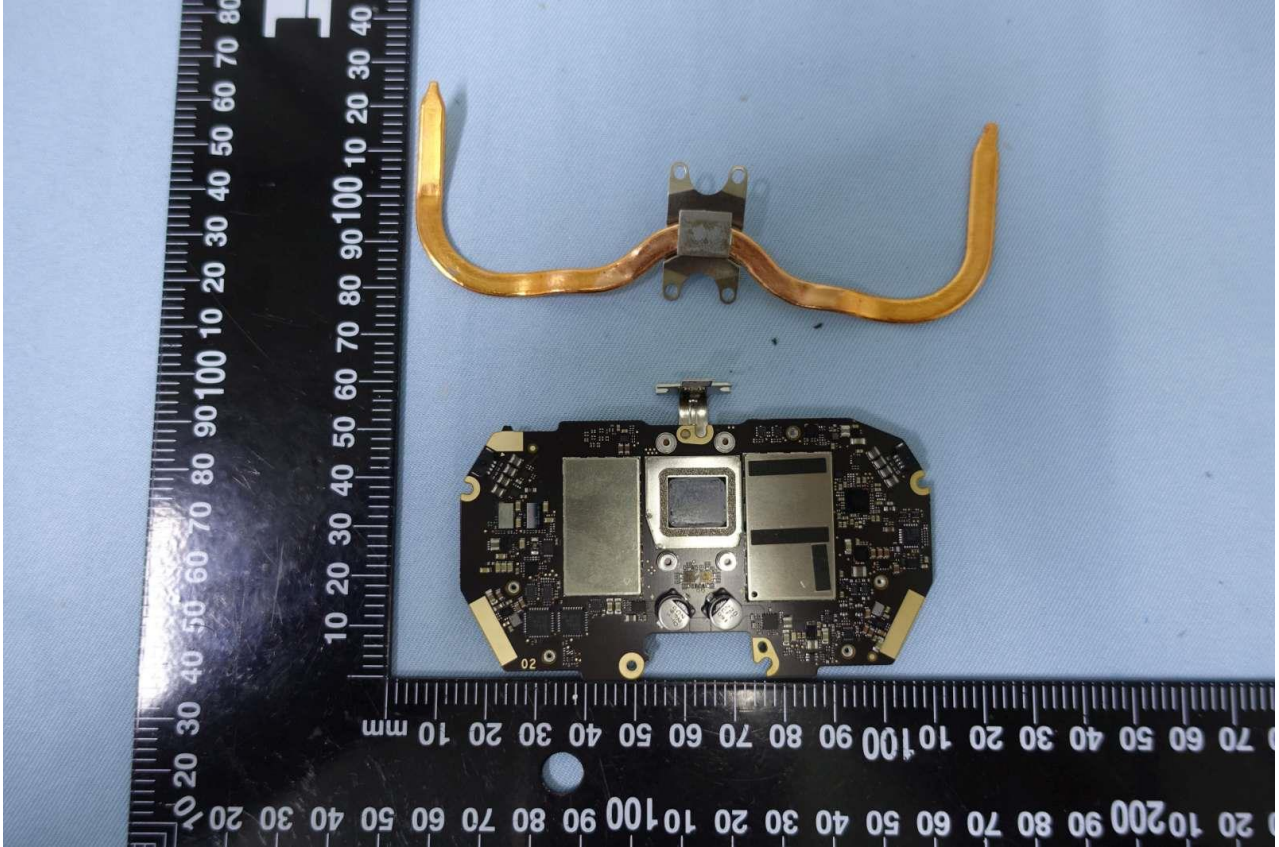

Brand Name: META PLATFORMS TECHNOLOGIES, LLC; Model Name: DK94EC

Brand Name: META PLATFORMS TECHNOLOGIES, LLC; Model Name: DK94EC

Brand Name: META PLATFORMS TECHNOLOGIES, LLC; Model Name: DK94EC

Brand Name: META PLATFORMS TECHNOLOGIES, LLC; Model Name: DK94EC