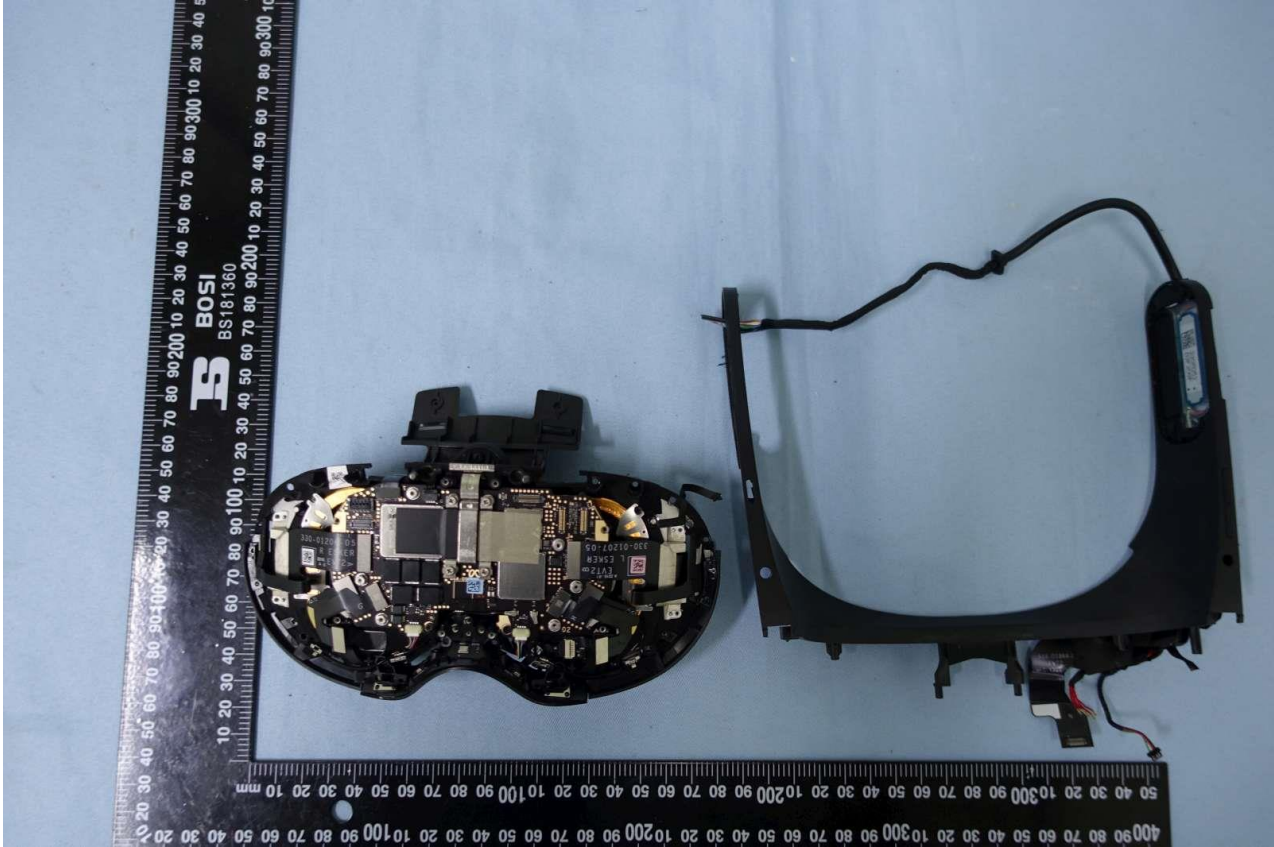

Brand Name: META PLATFORMS TECHNOLOGIES, LLC; Model Name: DK94EC

Brand Name: META PLATFORMS TECHNOLOGIES, LLC; Model Name: DK94EC

Brand Name: META PLATFORMS TECHNOLOGIES, LLC; Model Name: DK94EC

Brand Name: META PLATFORMS TECHNOLOGIES, LLC; Model Name: DK94EC