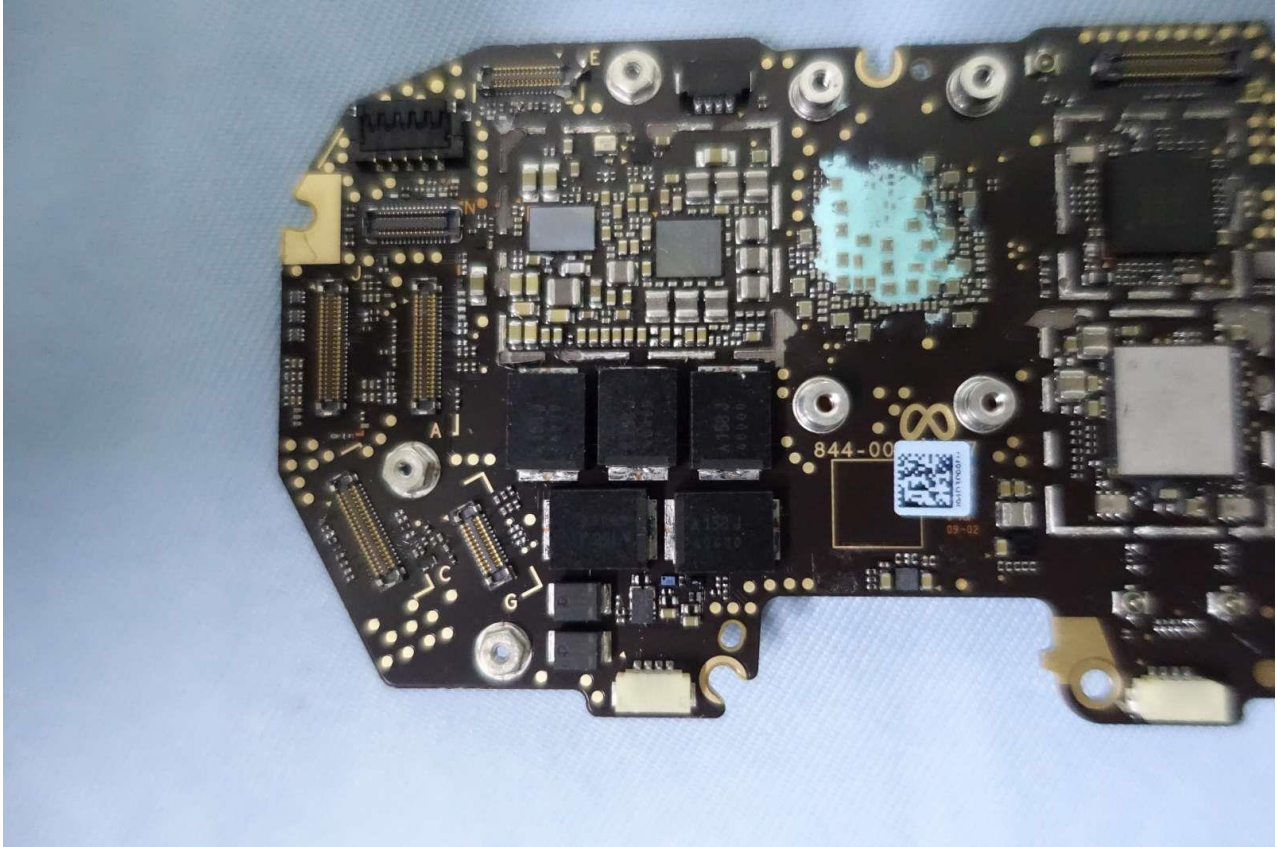

Brand Name: META PLATFORMS TECHNOLOGIES, LLC; Model Name: DK94EC