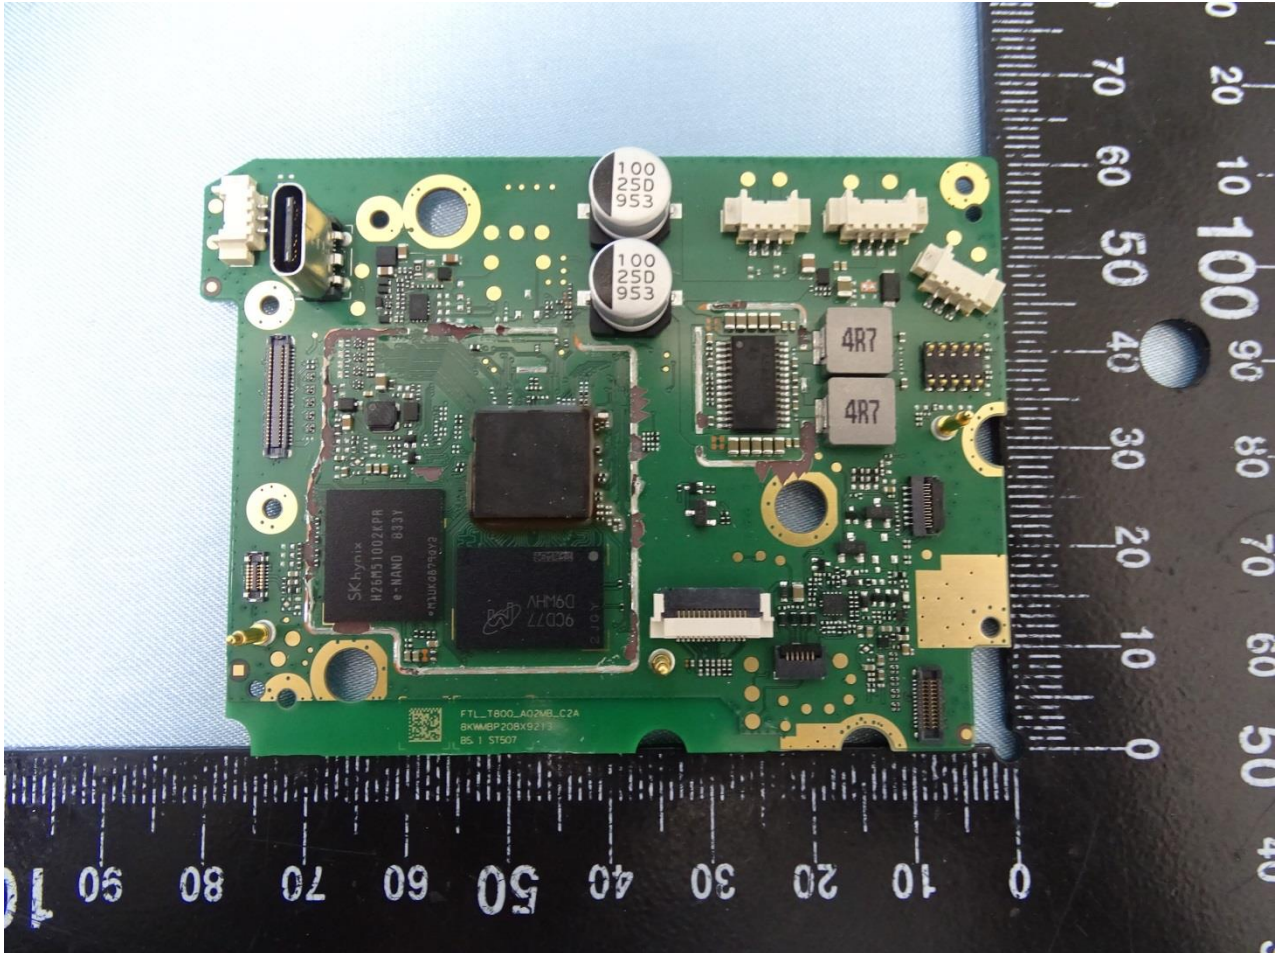

### 3. Internal Photograph of EUT

Brand Name: Portal / Model Name: DT90GB

Brand Name: Portal / Model Name: DT90GB

Brand Name: Portal / Model Name: DT90GB

Brand Name: Portal / Model Name: DT90GB

Brand Name: Portal / Model Name: DT90GB

Brand Name: Portal / Model Name: DT90GB

Brand Name: Portal / Model Name: DT90GB

Brand Name: Portal / Model Name: DT90GB

Brand Name: Portal / Model Name: DT90GB

Brand Name: Portal / Model Name: DT90GB

Brand Name: Portal / Model Name: DT90GB