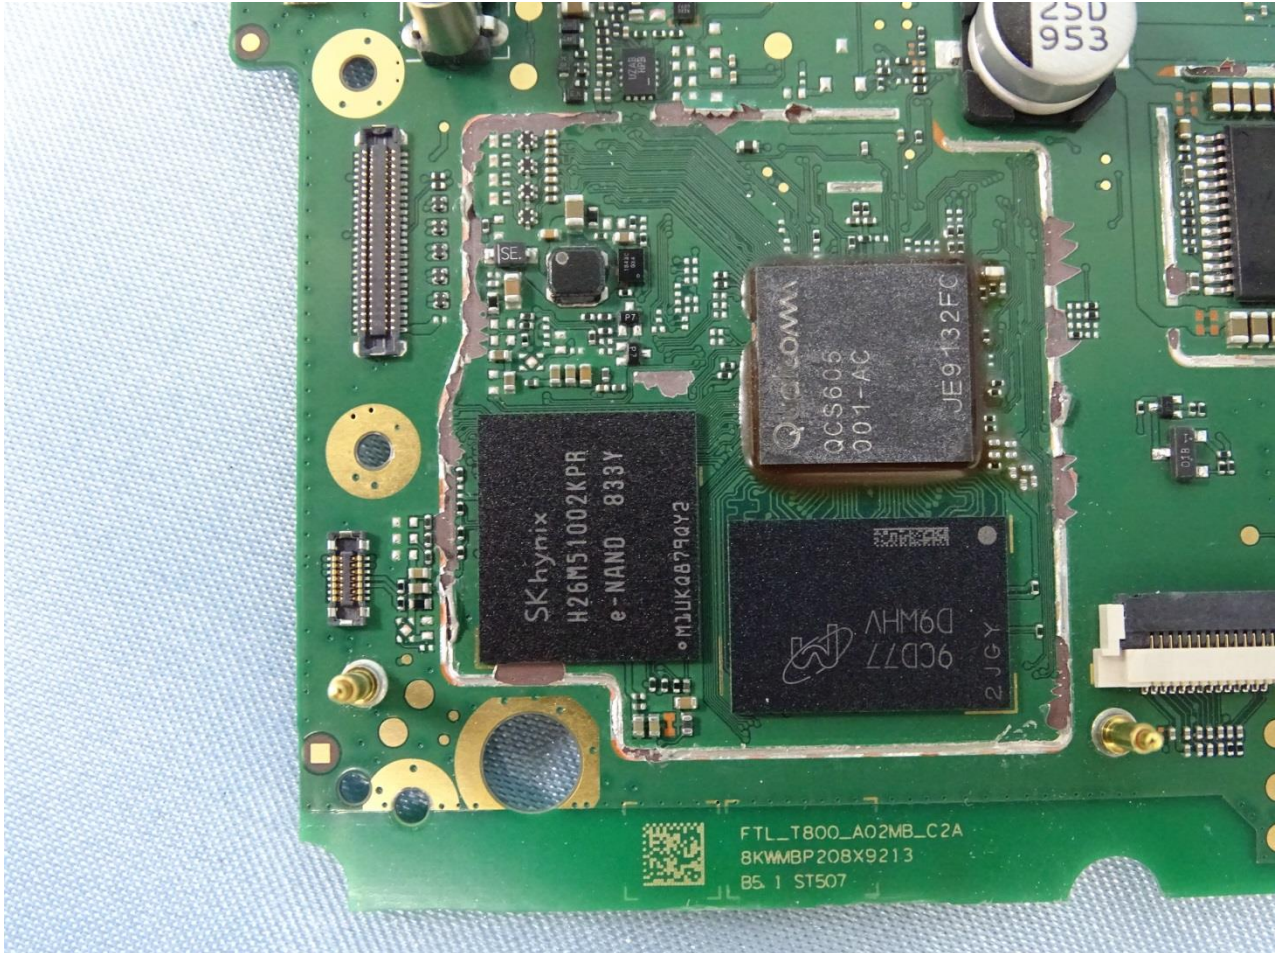

### 3. Internal Photograph of EUT

Brand Name: Portal / Model Name: DT90GB

Brand Name: Portal / Model Name: DT90GB

Brand Name: Portal / Model Name: DT90GB

Brand Name: Portal / Model Name: DT90GB

Brand Name: Portal / Model Name: DT90GB

Brand Name: Portal / Model Name: DT90GB

Brand Name: Portal / Model Name: DT90GB

Brand Name: Portal / Model Name: DT90GB

Brand Name: Portal / Model Name: DT90GB

Brand Name: Portal / Model Name: DT90GB

Brand Name: Portal / Model Name: DT90GB