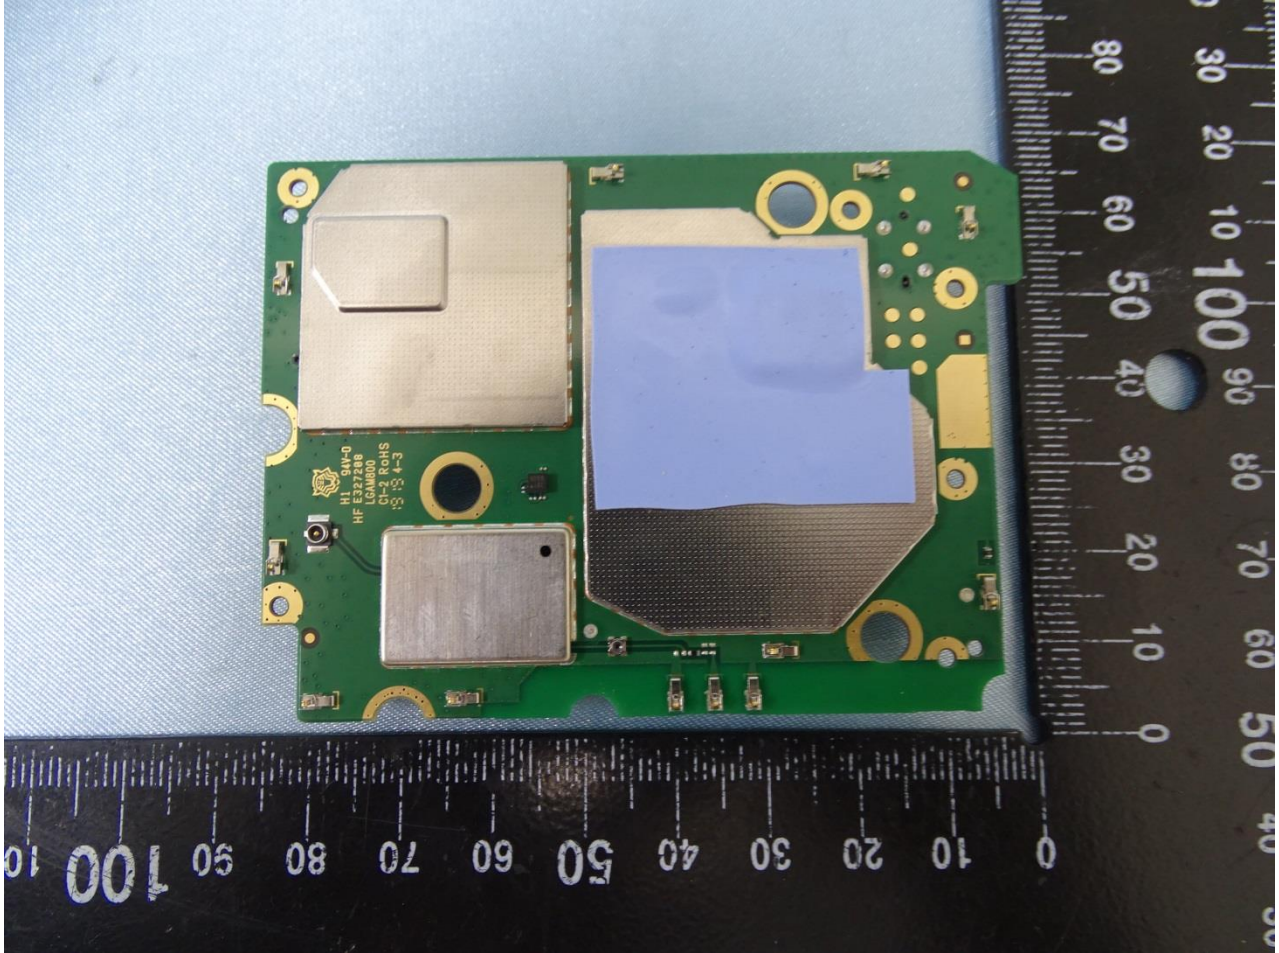

Brand Name: Portal / Model Name: DT90GB