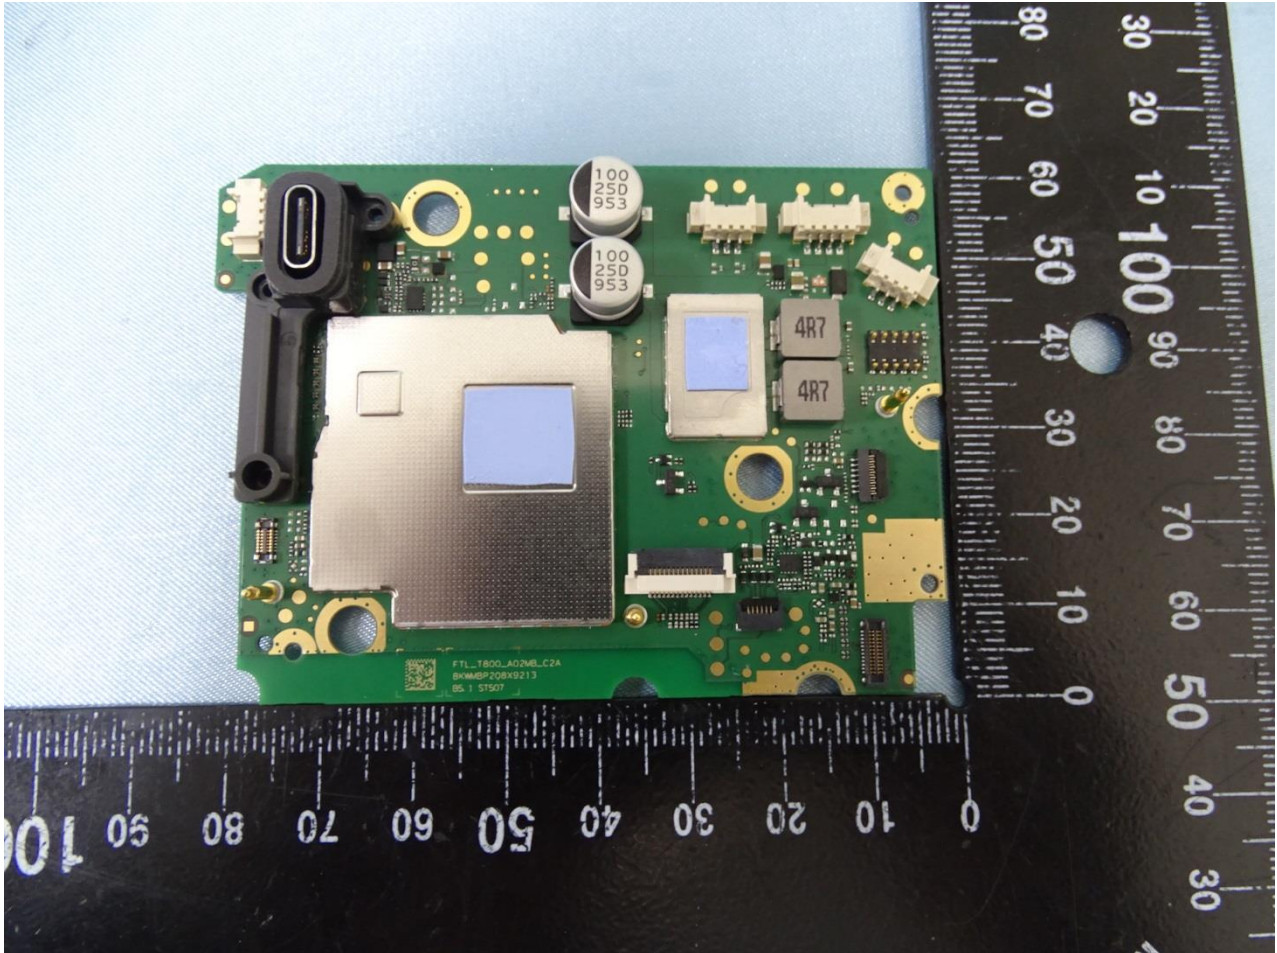

### 3. Internal Photograph of EUT

Brand Name: Portal / Model Name: DT90GB

Brand Name: Portal / Model Name: DT90GB

Brand Name: Portal / Model Name: DT90GB

Brand Name: Portal / Model Name: DT90GB

Brand Name: Portal / Model Name: DT90GB

Brand Name: Portal / Model Name: DT90GB

Brand Name: Portal / Model Name: DT90GB

Brand Name: Portal / Model Name: DT90GB

Brand Name: Portal / Model Name: DT90GB

Brand Name: Portal / Model Name: DT90GB

Brand Name: Portal / Model Name: DT90GB