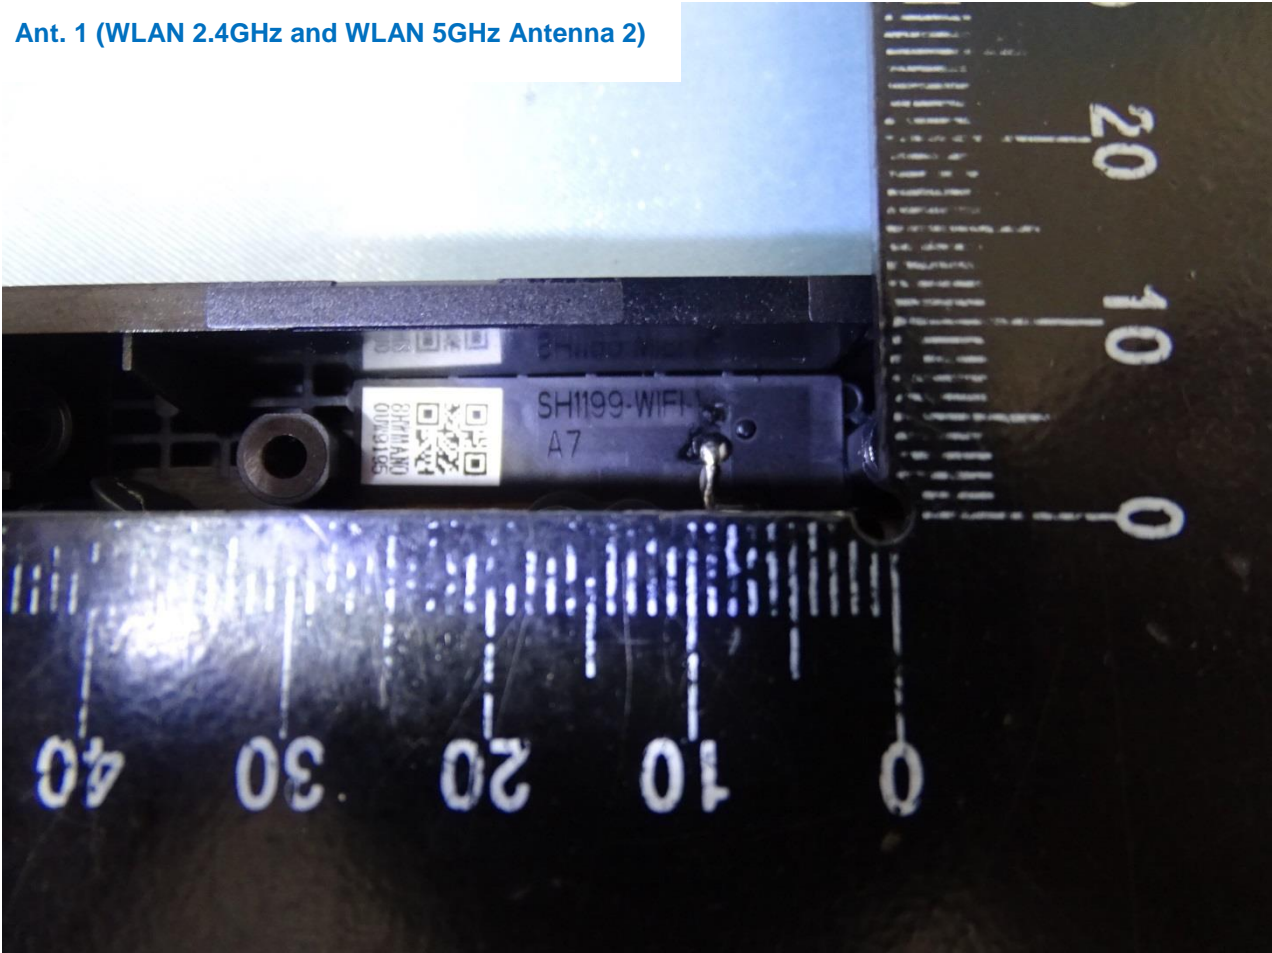

Brand Name: Portal / Model Name: DT90GB

Brand Name: Portal / Model Name: DT90GB

Ant. 0 (Bluetooth, WLAN 2.4GHz and WLAN 5GHz Antenna 1)

Brand Name: Portal / Model Name: DT90GB

Ant. 1 (WLAN 2.4GHz and WLAN 5GHz Antenna 2)