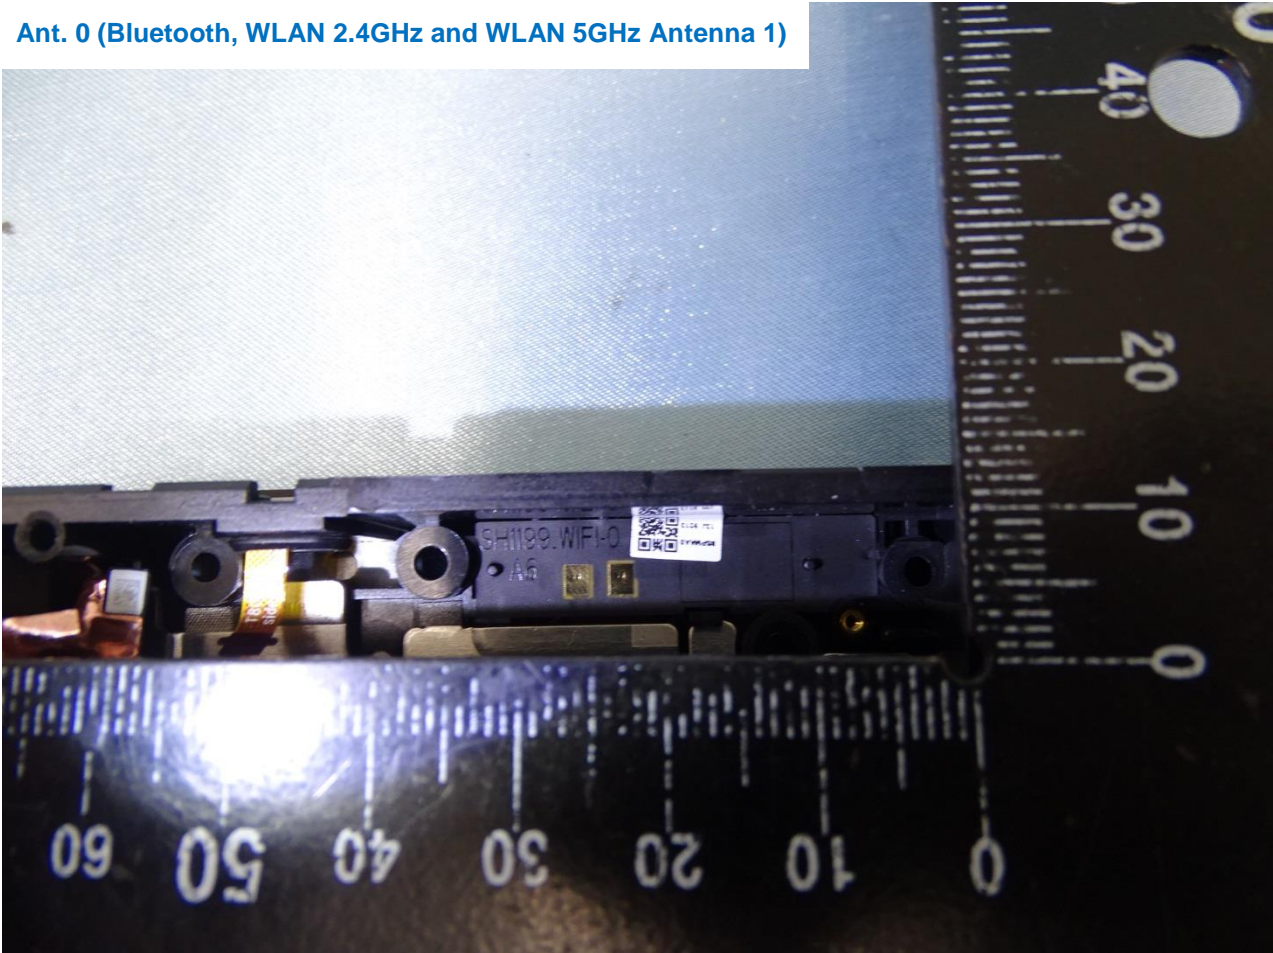

Brand Name: Portal / Model Name: DT90GB

Ant. 0 (Bluetooth, WLAN 2.4GHz and WLAN 5GHz Antenna 1)