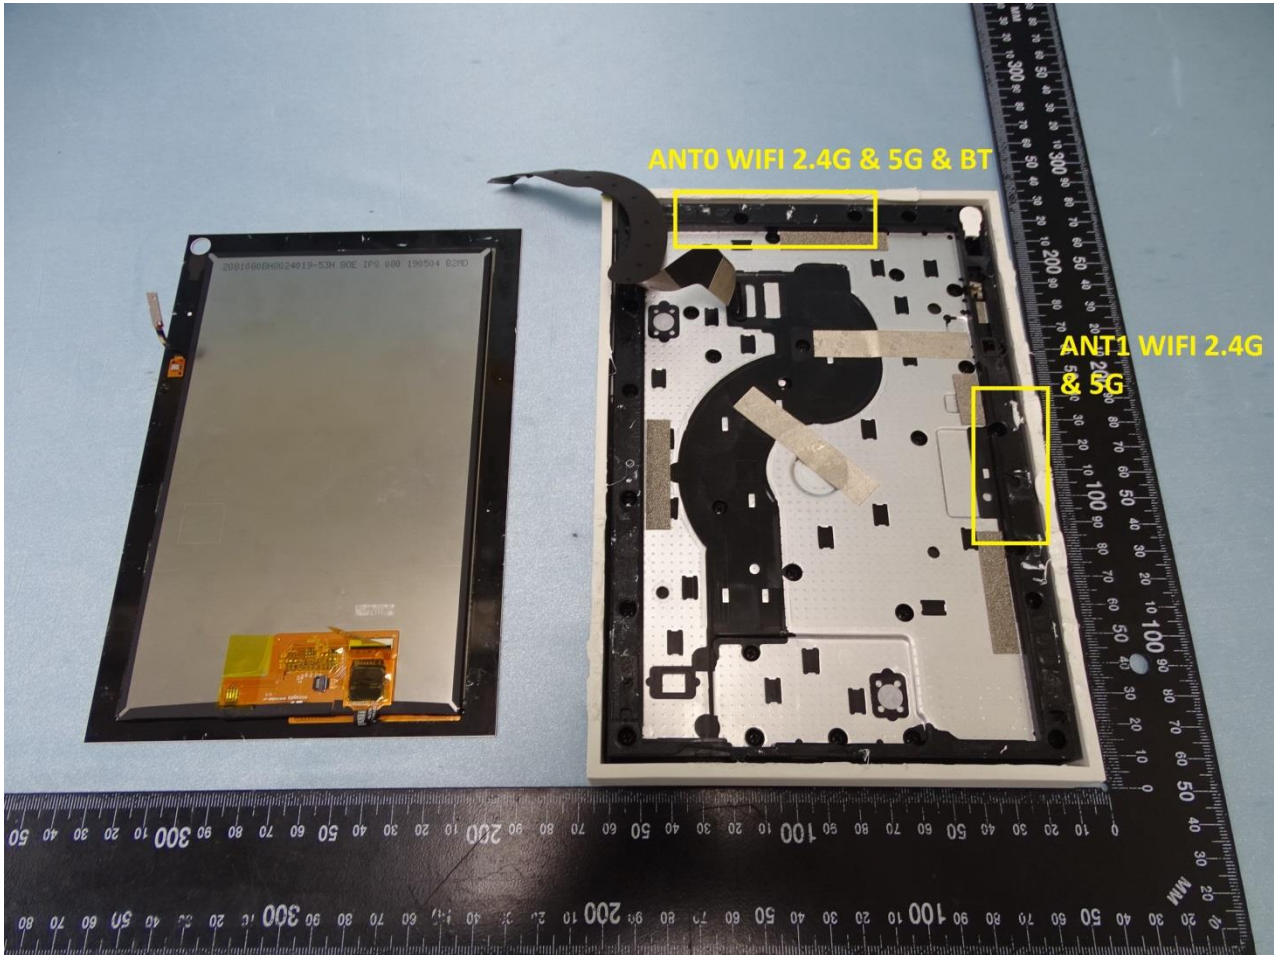

### 3. Internal Photograph of EUT

Brand Name: Portal / Model Name: DT90GB

Brand Name: Portal / Model Name: DT90GB

Brand Name: Portal / Model Name: DT90GB

Brand Name: Portal / Model Name: DT90GB

Brand Name: Portal / Model Name: DT90GB