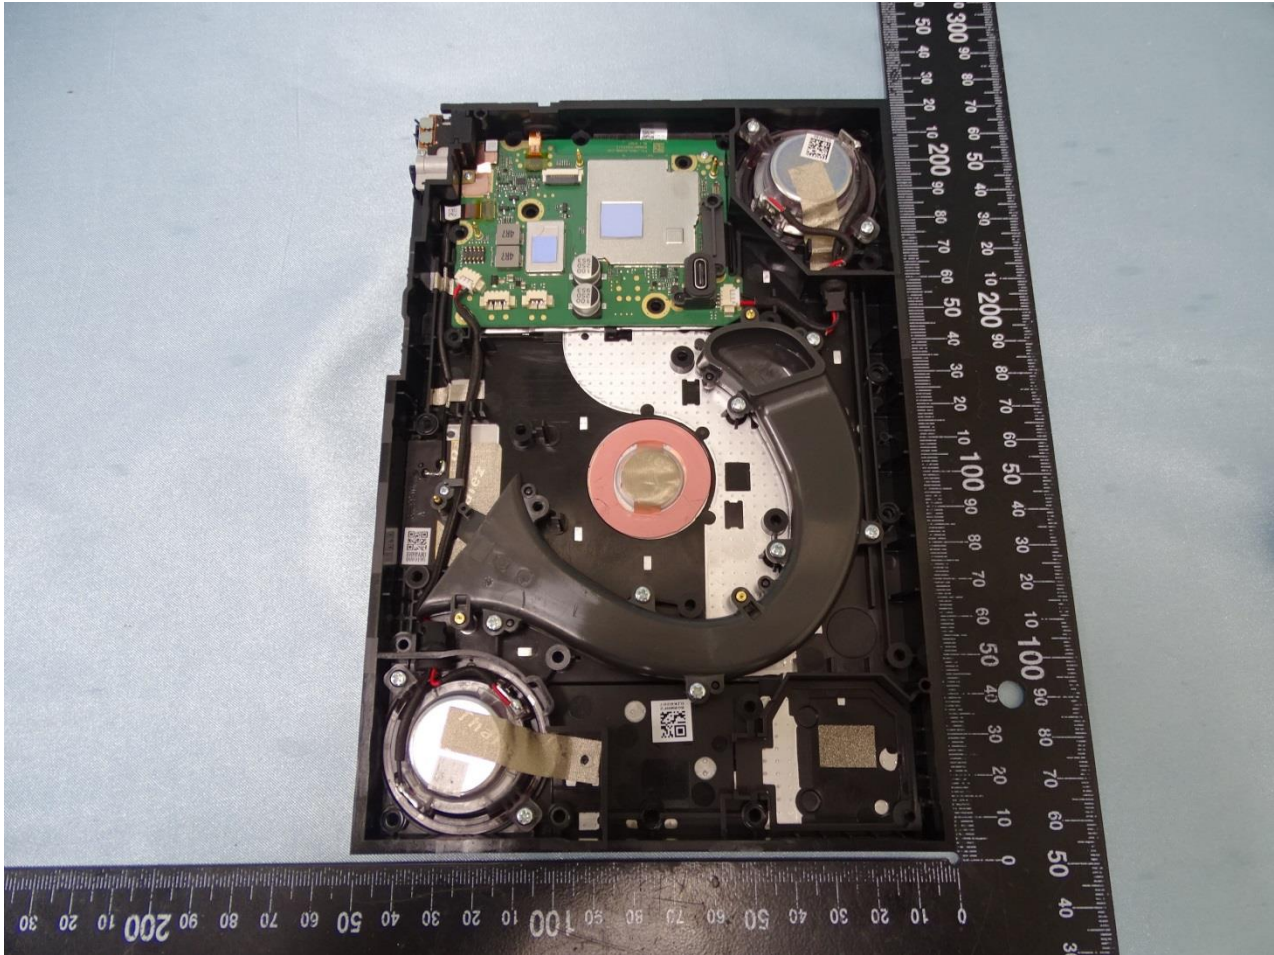

### 3. Internal Photograph of EUT

Brand Name: Portal / Model Name: DT90GB

Brand Name: Portal / Model Name: DT90GB

Brand Name: Portal / Model Name: DT90GB

Brand Name: Portal / Model Name: DT90GB

Brand Name: Portal / Model Name: DT90GB

Brand Name: Portal / Model Name: DT90GB

Brand Name: Portal / Model Name: DT90GB

Brand Name: Portal / Model Name: DT90GB

Brand Name: Portal / Model Name: DT90GB

Brand Name: Portal / Model Name: DT90GB

Brand Name: Portal / Model Name: DT90GB