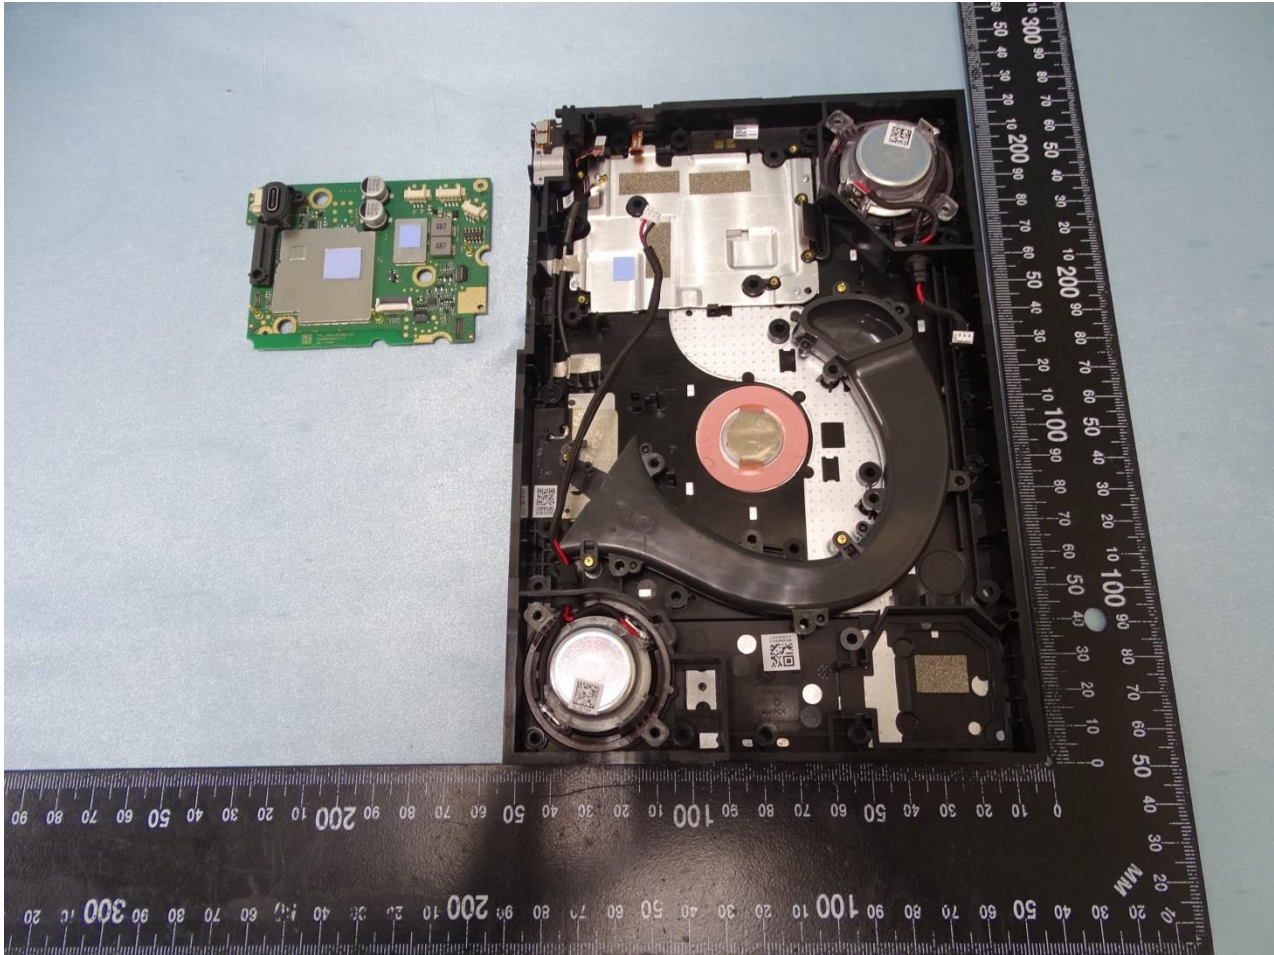

### 3. Internal Photograph of EUT

Brand Name: Portal / Model Name: DT90GB

Brand Name: Portal / Model Name: DT90GB

Brand Name: Portal / Model Name: DT90GB

Brand Name: Portal / Model Name: DT90GB

Brand Name: Portal / Model Name: DT90GB

Brand Name: Portal / Model Name: DT90GB

Brand Name: Portal / Model Name: DT90GB

Brand Name: Portal / Model Name: DT90GB

Brand Name: Portal / Model Name: DT90GB

Brand Name: Portal / Model Name: DT90GB

Brand Name: Portal / Model Name: DT90GB