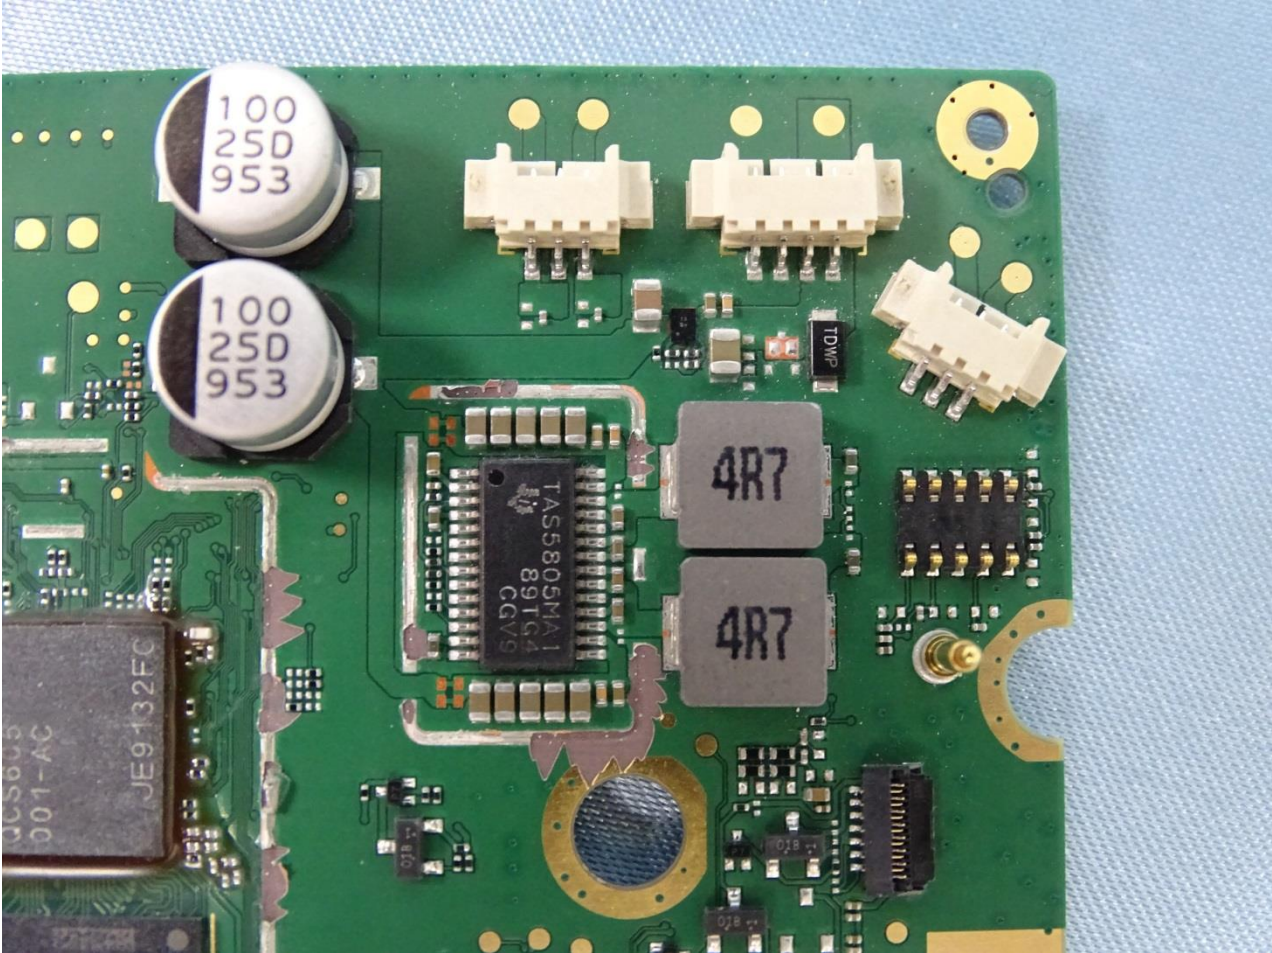

### 3. Internal Photograph of EUT

Brand Name: Portal / Model Name: DT90GB

Brand Name: Portal / Model Name: DT90GB

Brand Name: Portal / Model Name: DT90GB

Brand Name: Portal / Model Name: DT90GB

Brand Name: Portal / Model Name: DT90GB

Brand Name: Portal / Model Name: DT90GB

Brand Name: Portal / Model Name: DT90GB

Brand Name: Portal / Model Name: DT90GB

Brand Name: Portal / Model Name: DT90GB

Brand Name: Portal / Model Name: DT90GB

Brand Name: Portal / Model Name: DT90GB