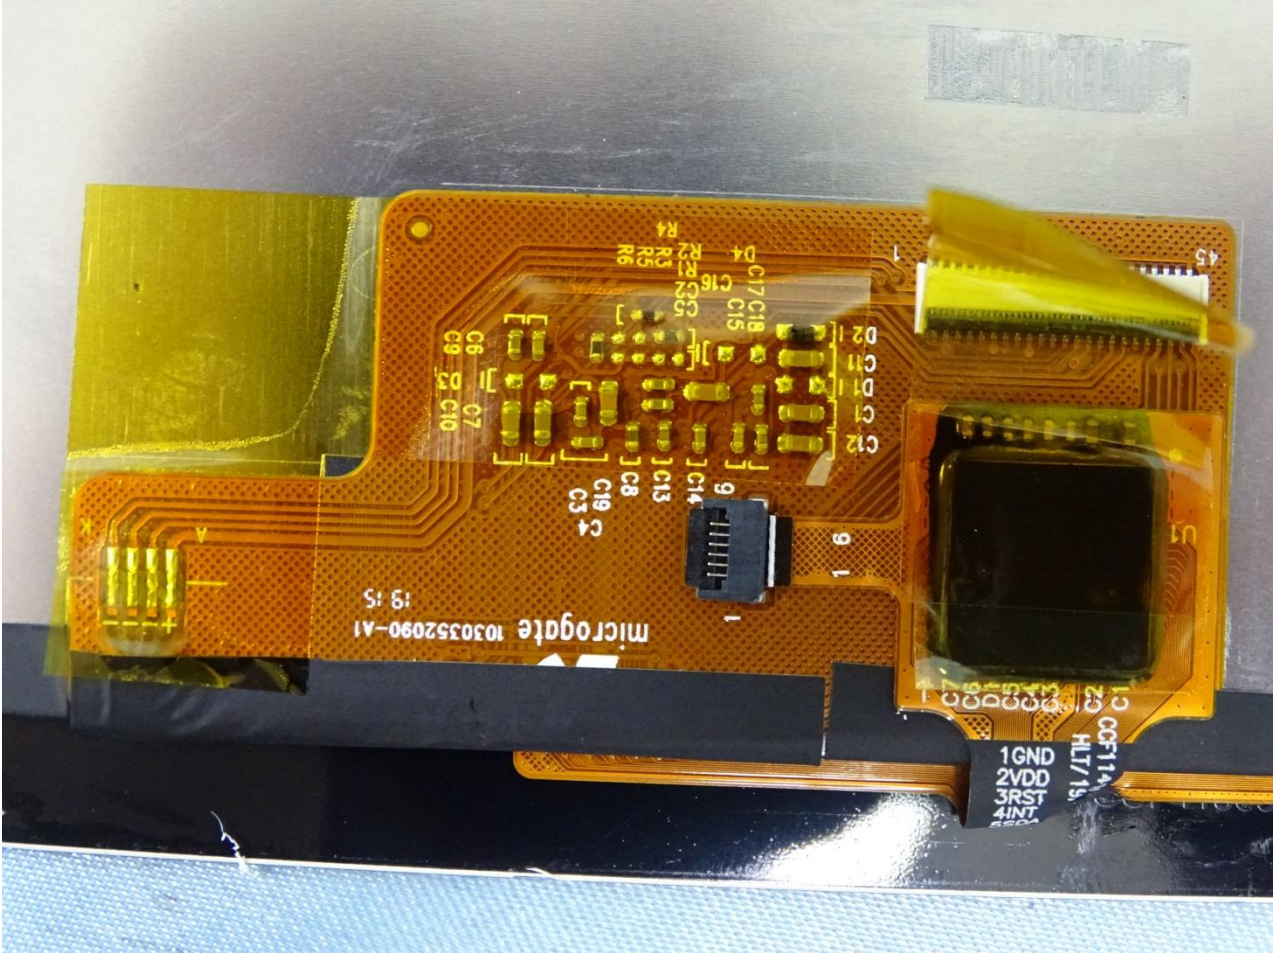

### 3. Internal Photograph of EUT

Brand Name: Portal / Model Name: DT90GB

Brand Name: Portal / Model Name: DT90GB

Brand Name: Portal / Model Name: DT90GB

Brand Name: Portal / Model Name: DT90GB

Brand Name: Portal / Model Name: DT90GB

Brand Name: Portal / Model Name: DT90GB

Brand Name: Portal / Model Name: DT90GB

Brand Name: Portal / Model Name: DT90GB

Brand Name: Portal / Model Name: DT90GB

Brand Name: Portal / Model Name: DT90GB

Brand Name: Portal / Model Name: DT90GB