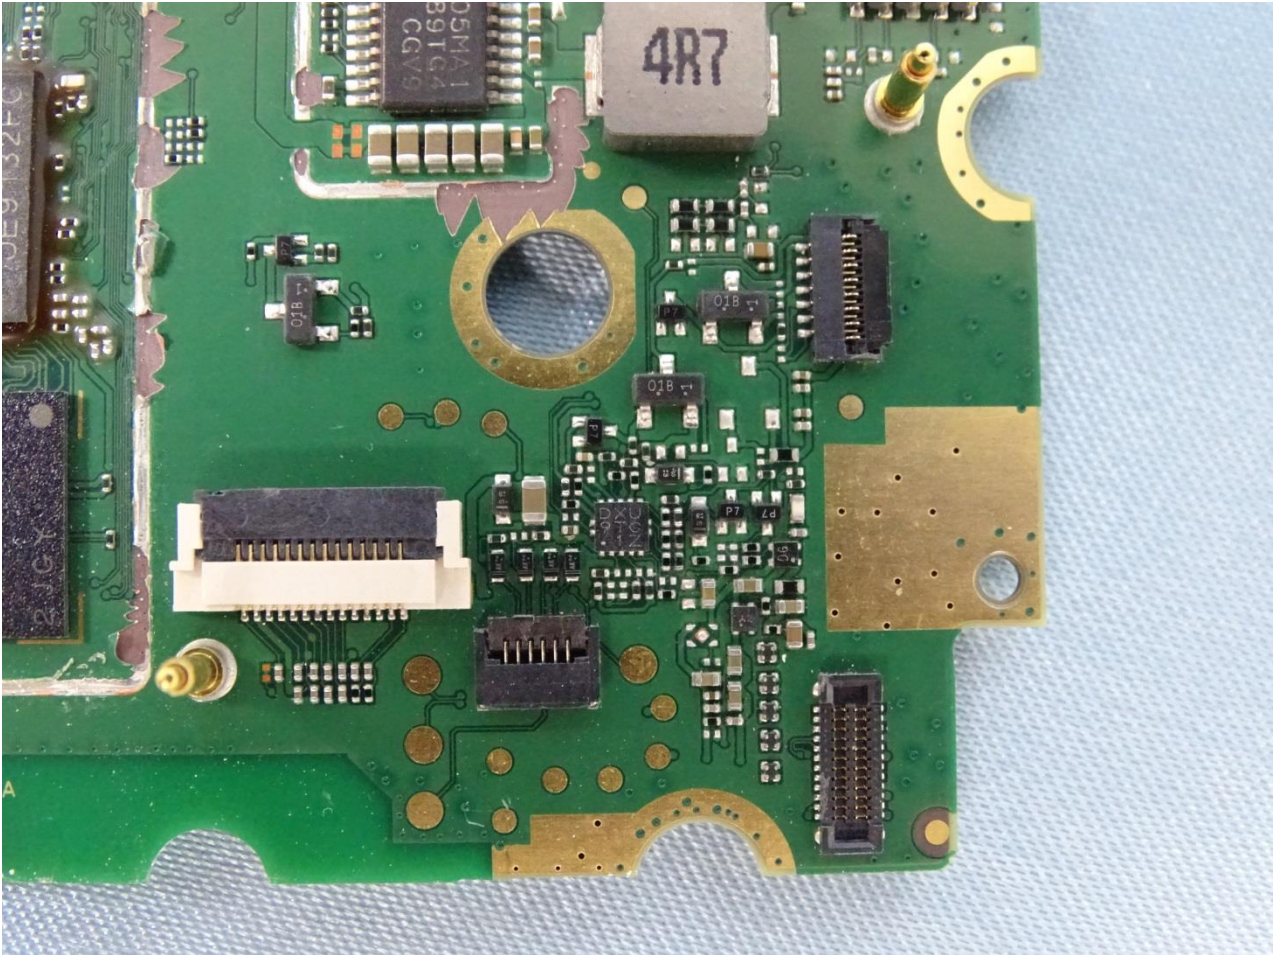

### 3. Internal Photograph of EUT

Brand Name: Portal / Model Name: DT90GB

Brand Name: Portal / Model Name: DT90GB

Brand Name: Portal / Model Name: DT90GB

Brand Name: Portal / Model Name: DT90GB

Brand Name: Portal / Model Name: DT90GB

Brand Name: Portal / Model Name: DT90GB

Brand Name: Portal / Model Name: DT90GB

Brand Name: Portal / Model Name: DT90GB

Brand Name: Portal / Model Name: DT90GB

Brand Name: Portal / Model Name: DT90GB

Brand Name: Portal / Model Name: DT90GB