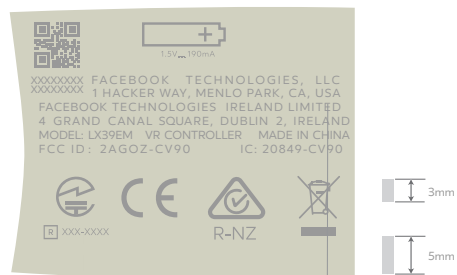

ARTWORK, LABEL, MAY 04

LEFT

Background

color: D151, CMR #126620

Text

color 2: Pantone cool gray 9C

Location of Label : Inside the battery compartment