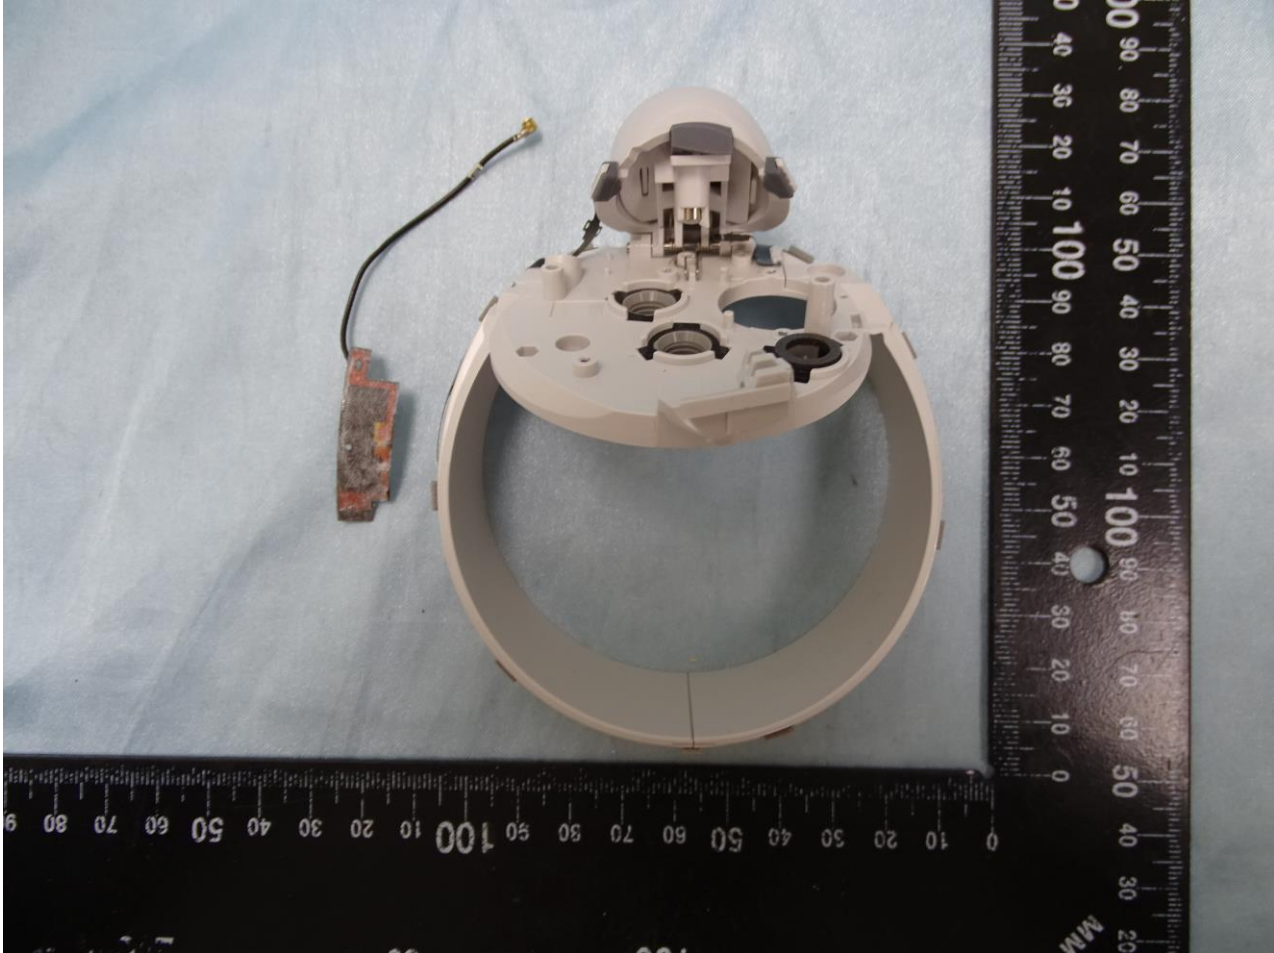

Brand Name:  **oculus** / Model Name: LX39EM

Brand Name:  oculus / Model Name: LX39EM

GFSK Antenna

Brand Name:  **oculus** / Model Name: LX39EM

————THE END————