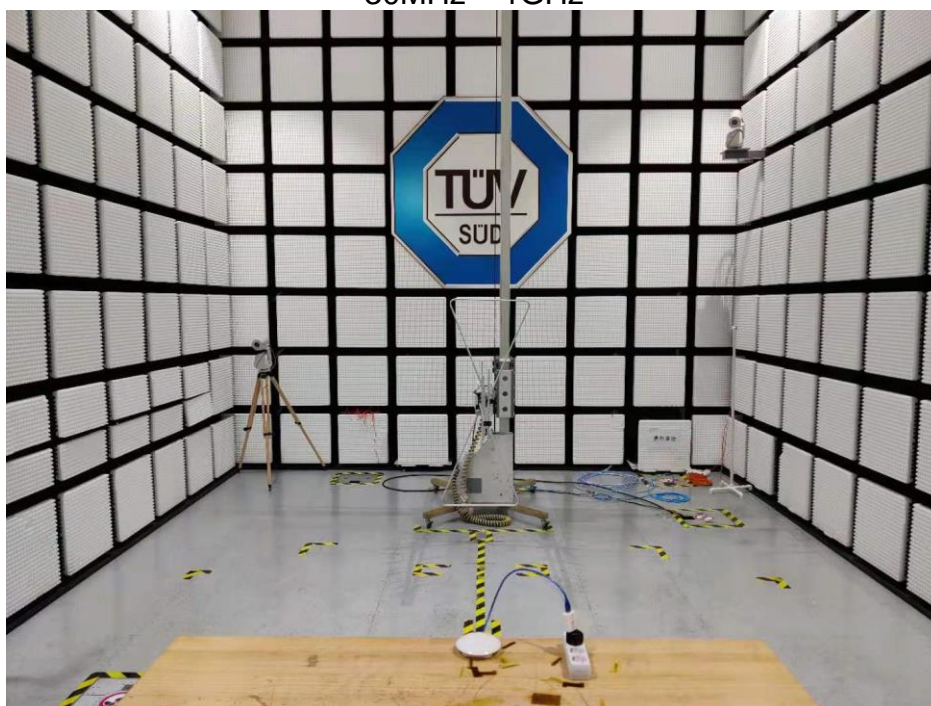

PHOTOGRAPHS OF TEST SET UP for 15C

Field Strength and Harmonics Test Setup

Radiated Emission Setup
9kHz ~ 30MHz

30MHz ~ 1GHz

1GHz ~ 18GHz

18GHz ~ 25GHz

Conducted emission Test Setup

PHOTOGRAPHS OF TEST SET UP for 15B

Radiated Emission Setup
Below 1GHz

Above 1GHz

Conducted emission Test Setup