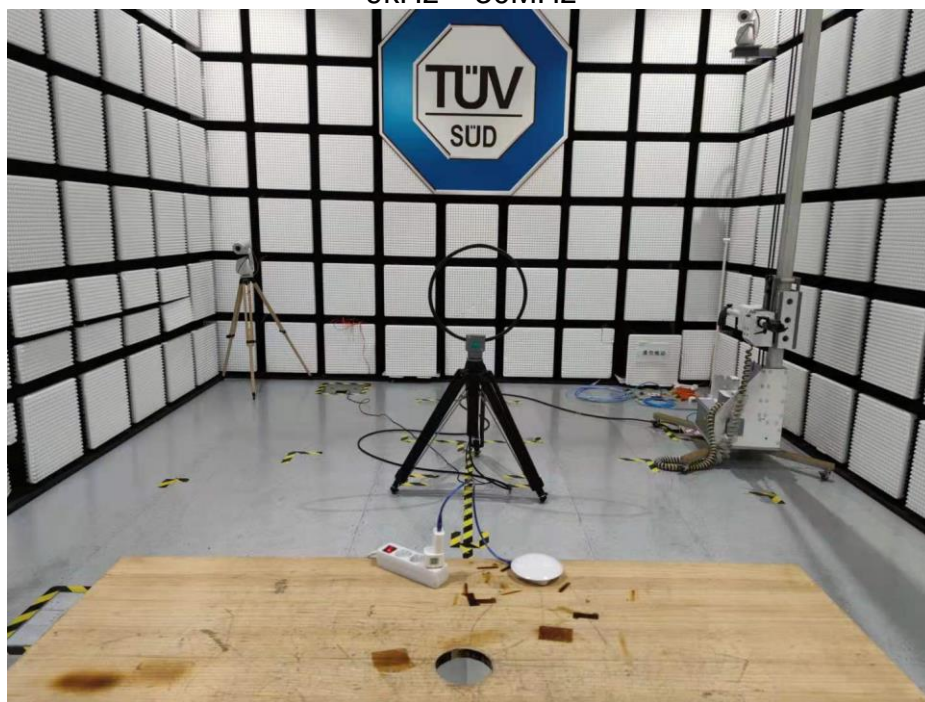

PHOTOGRAPHS OF TEST SET UP for 15C

Field Strength and Harmonics Test Setup

Radiated Emission Setup
9kHz ~ 30MHz

30MHz ~ 1GHz

1GHz ~ 18GHz

18GHz ~ 25GHz

Conducted emission Test Setup

PHOTOGRAPHS OF TEST SET UP for 15B

Radiated Emission Setup
Below 1GHz

Above 1GHz

Conducted emission Test Setup