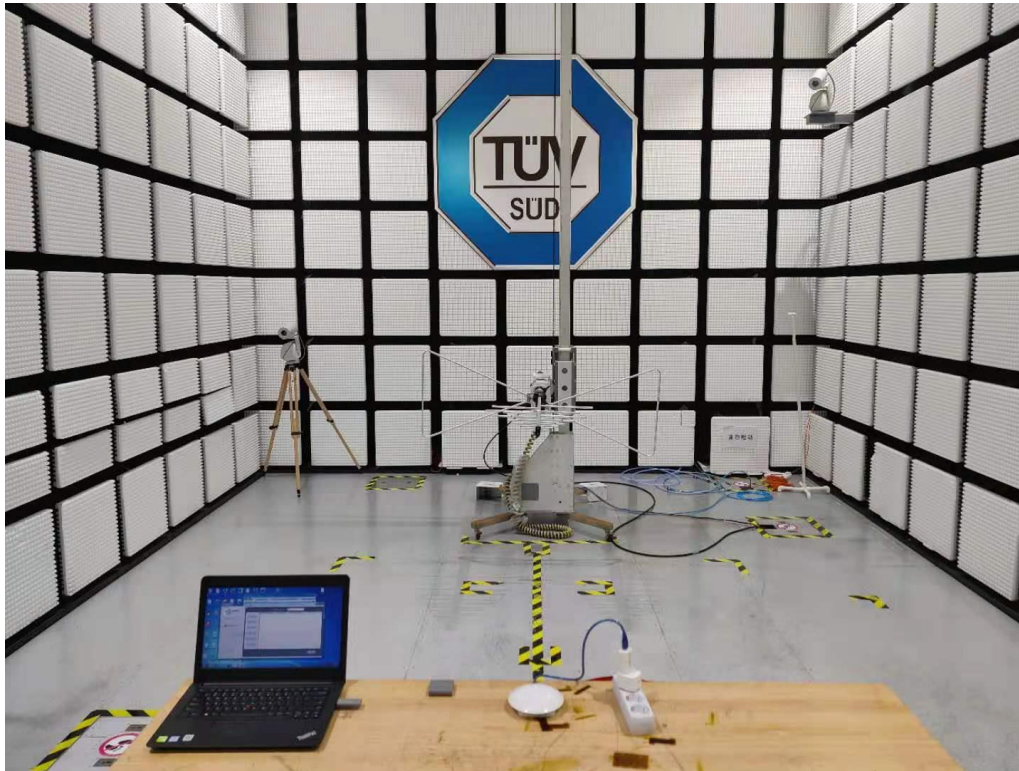

PHOTOGRAPHS OF TEST SET UP for 15C

Field Strength and Harmonics Test Setup

Radiated Emission Setup
9kHz ~ 30MHz

30MHz ~ 1GHz

1GHz ~ 18GHz

18GHz ~ 25GHz

Conducted emission Test Setup

PHOTOGRAPHS OF TEST SET UP for 15B

Radiated Emission Setup
Below 1GHz

Above 1GHz

Conducted emission Test Setup