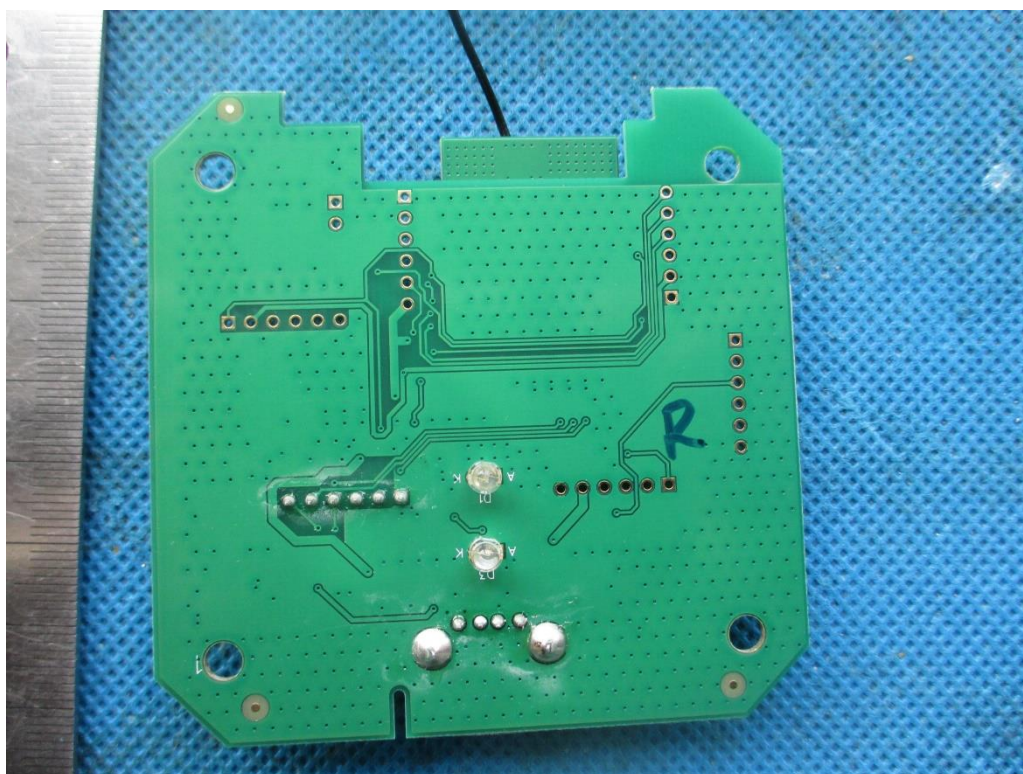

China

Internal Photos Documentation

Manufacturer: HCS (Suzhou) Limited
Product: SENTINEL SCANNER
FCC ID: 2AGOFTRX21A

Internal Photos Documentation

Manufacturer: HCS (Suzhou) Limited
Product: SENTINEL SCANNER
FCC ID: 2AGOFTRX21A