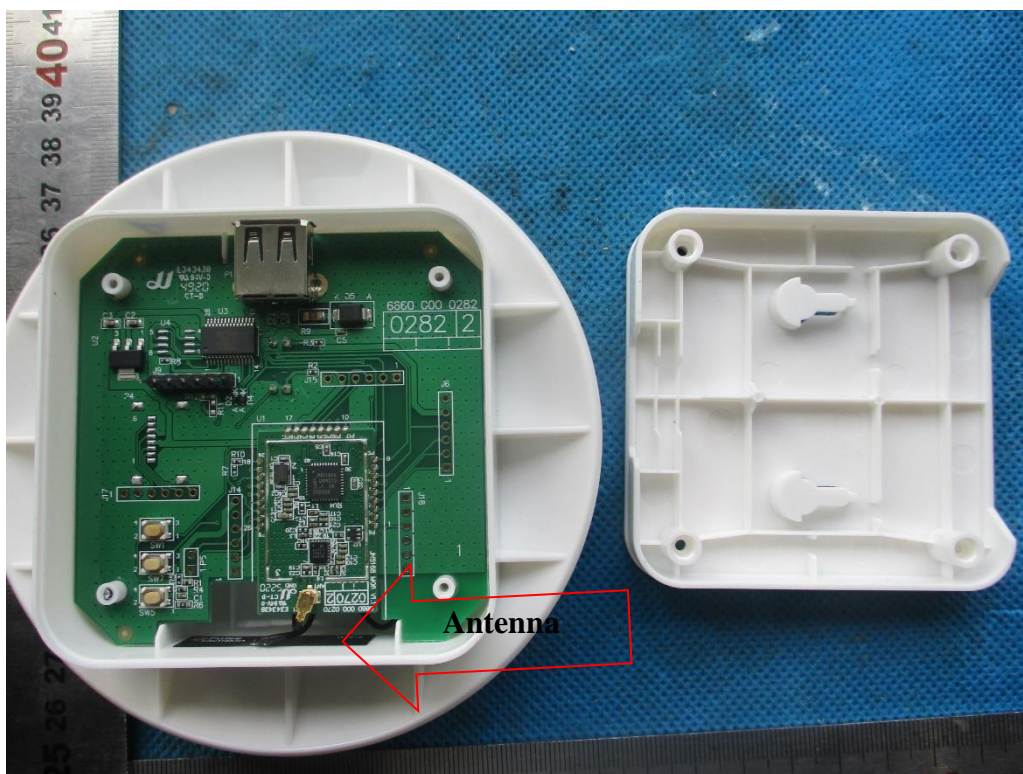

China

Internal Photos Documentation

Manufacturer: HCS (Suzhou) Limited
Product: SENTINEL SCANNER
FCC ID: 2AGOFTRX21A

Internal Photos Documentation

Manufacturer: HCS (Suzhou) Limited
Product: SENTINEL SCANNER
FCC ID: 2AGOFTRX21A