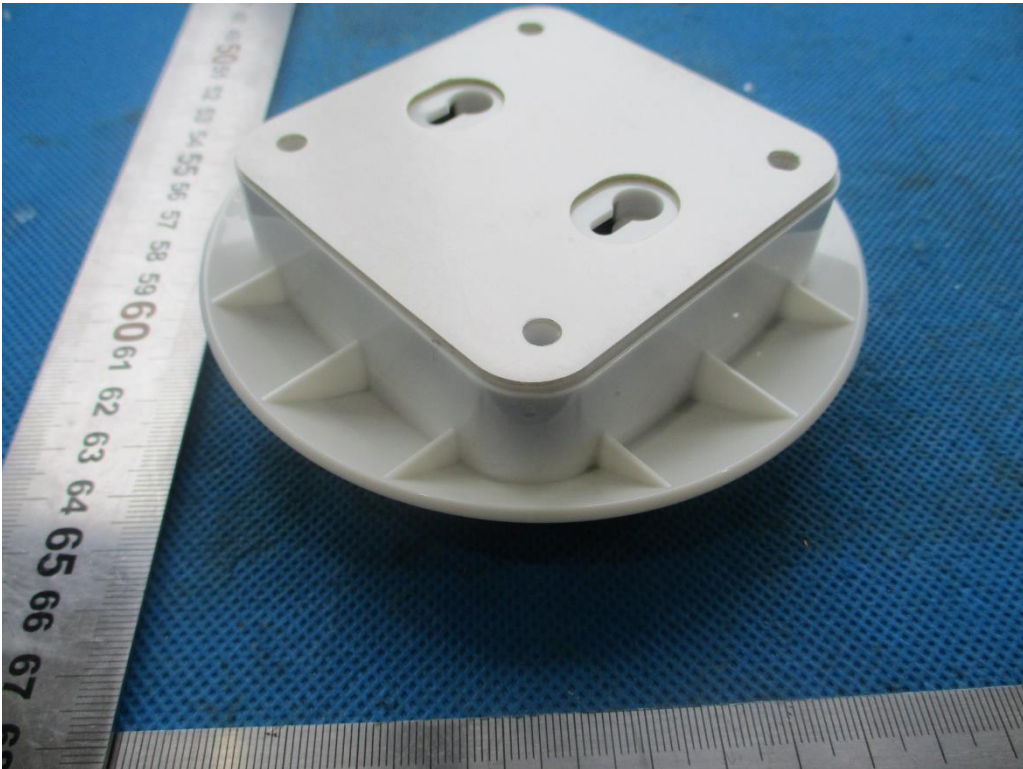

China

External Photos Documentation

Manufacturer: HCS (Suzhou) Limited
Product: SENTINEL SCANNER
FCC ID: 2AGOFTRX21A

China

Page 2 of 6

External Photos Documentation

Manufacturer: HCS (Suzhou) Limited
Product: SENTINEL SCANNER
FCC ID: 2AGOFTRX21A

China

External Photos Documentation

Manufacturer: HCS (Suzhou) Limited
Product: SENTINEL SCANNER
FCC ID: 2AGOFTRX21A

China

External Photos Documentation

Manufacturer: HCS (Suzhou) Limited
Product: SENTINEL SCANNER
FCC ID: 2AGOFTRX21A