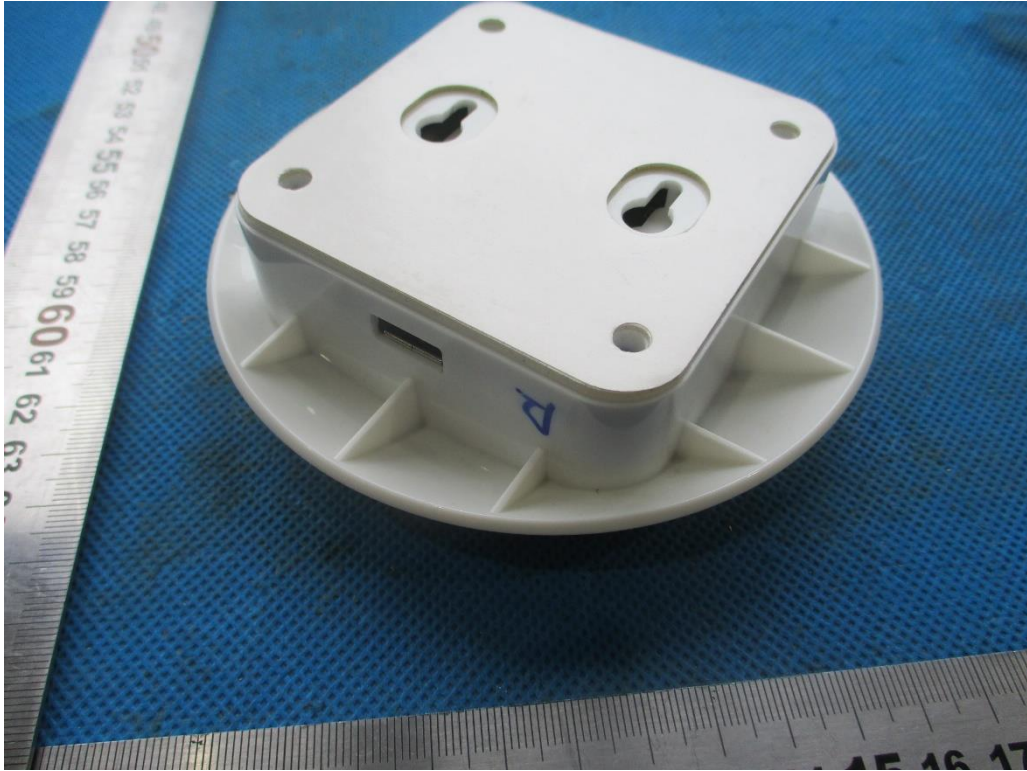

China

External Photos Documentation

Manufacturer: HCS (Suzhou) Limited
Product: SENTINEL SCANNER
FCC ID: 2AGOFTRX21A

China

Page 2 of 6

External Photos Documentation

Manufacturer: HCS (Suzhou) Limited
Product: SENTINEL SCANNER
FCC ID: 2AGOFTRX21A

China

External Photos Documentation

Manufacturer: HCS (Suzhou) Limited
Product: SENTINEL SCANNER
FCC ID: 2AGOFTRX21A

China

External Photos Documentation

Manufacturer: HCS (Suzhou) Limited
Product: SENTINEL SCANNER
FCC ID: 2AGOFTRX21A