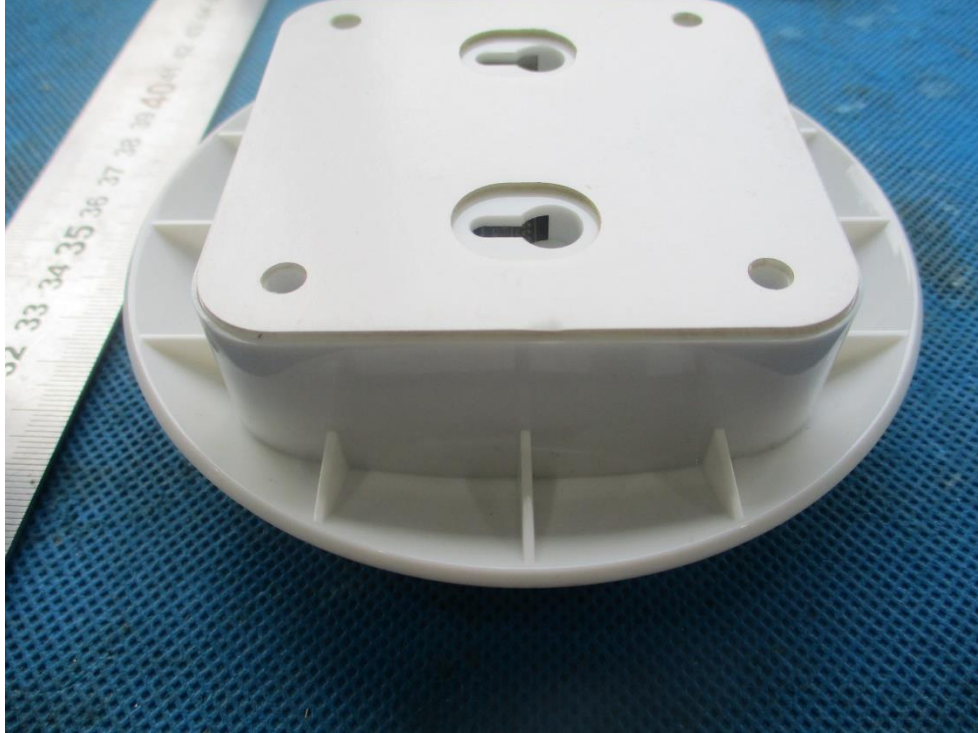

China

External Photos Documentation

Manufacturer: HCS (Suzhou) Limited
Product: SENTINEL SCANNER
FCC ID: 2AGOFTRX21A

China

Page 2 of 6

External Photos Documentation

Manufacturer: HCS (Suzhou) Limited
Product: SENTINEL SCANNER
FCC ID: 2AGOFTRX21A

China

External Photos Documentation

Manufacturer: HCS (Suzhou) Limited
Product: SENTINEL SCANNER
FCC ID: 2AGOFTRX21A

China

External Photos Documentation

Manufacturer: HCS (Suzhou) Limited
Product: SENTINEL SCANNER
FCC ID: 2AGOFTRX21A