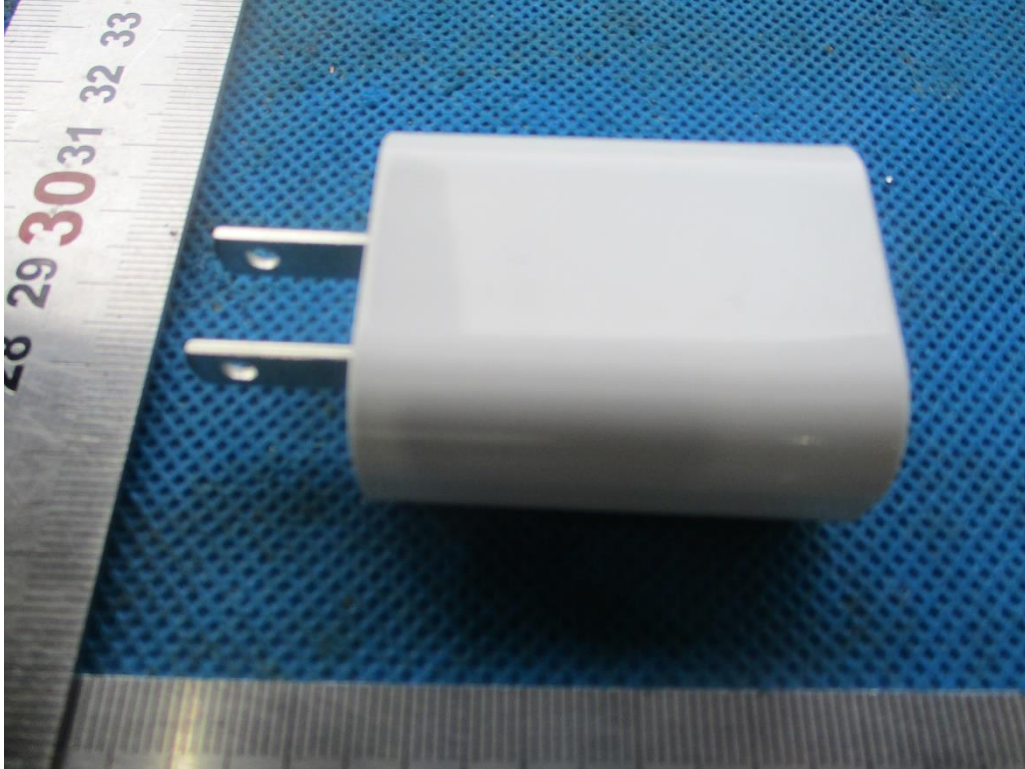

China

External Photos Documentation

Manufacturer: HCS (Suzhou) Limited
Product: SENTINEL SCANNER
FCC ID: 2AGOFTRX21A

China

Page 2 of 6

External Photos Documentation

Manufacturer: HCS (Suzhou) Limited
Product: SENTINEL SCANNER
FCC ID: 2AGOFTRX21A

China

External Photos Documentation

Manufacturer: HCS (Suzhou) Limited
Product: SENTINEL SCANNER
FCC ID: 2AGOFTRX21A

China

External Photos Documentation

Manufacturer: HCS (Suzhou) Limited
Product: SENTINEL SCANNER
FCC ID: 2AGOFTRX21A