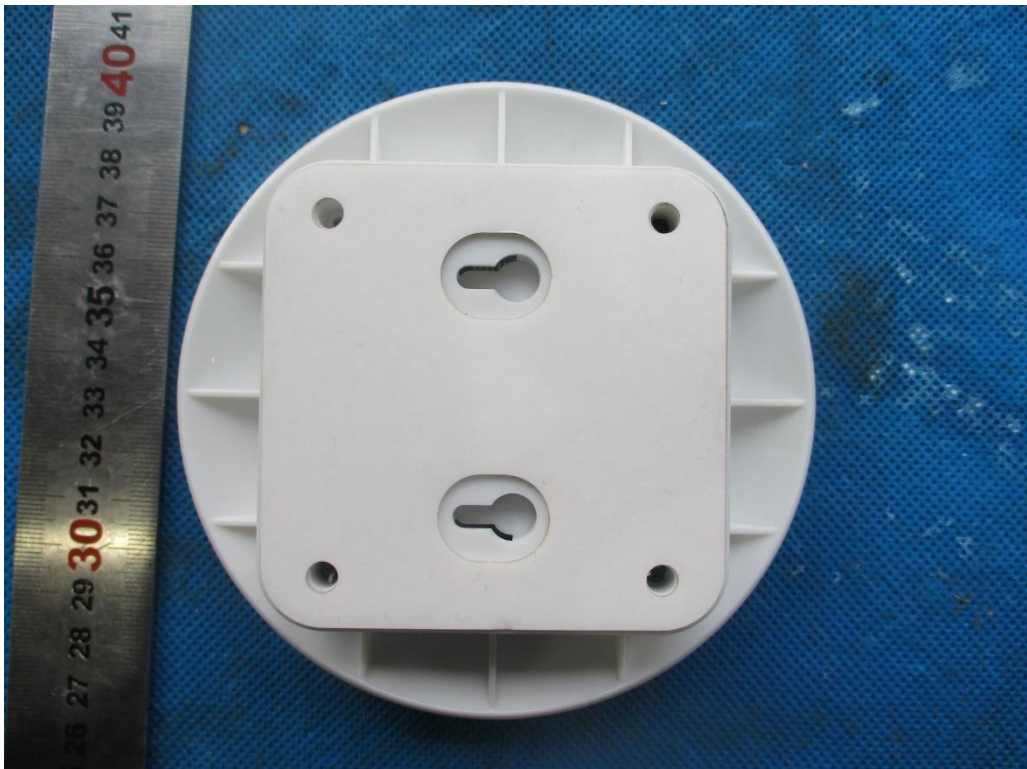

China

External Photos Documentation

Manufacturer: HCS (Suzhou) Limited
Product: SENTINEL SCANNER
FCC ID: 2AGOFTRX21A

China

Page 2 of 6

External Photos Documentation

Manufacturer: HCS (Suzhou) Limited
Product: SENTINEL SCANNER
FCC ID: 2AGOFTRX21A

China

External Photos Documentation

Manufacturer: HCS (Suzhou) Limited
Product: SENTINEL SCANNER
FCC ID: 2AGOFTRX21A

China

External Photos Documentation

Manufacturer: HCS (Suzhou) Limited
Product: SENTINEL SCANNER
FCC ID: 2AGOFTRX21A