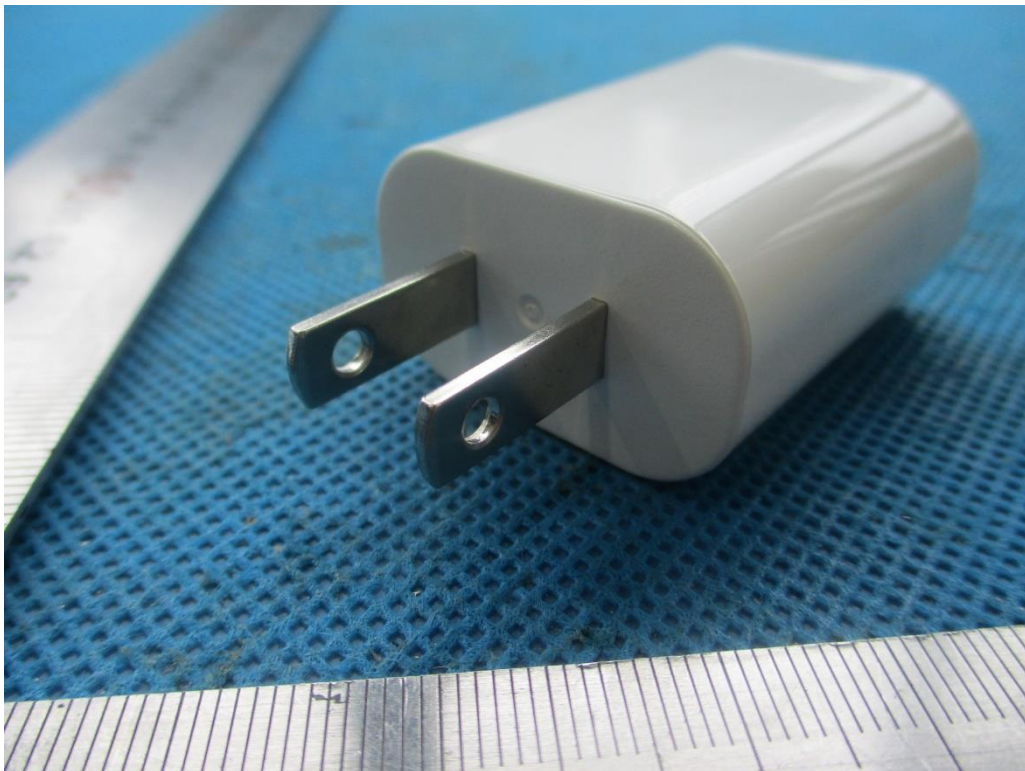

China

External Photos Documentation

Manufacturer: HCS (Suzhou) Limited
Product: SENTINEL SCANNER
FCC ID: 2AGOFTRX21A