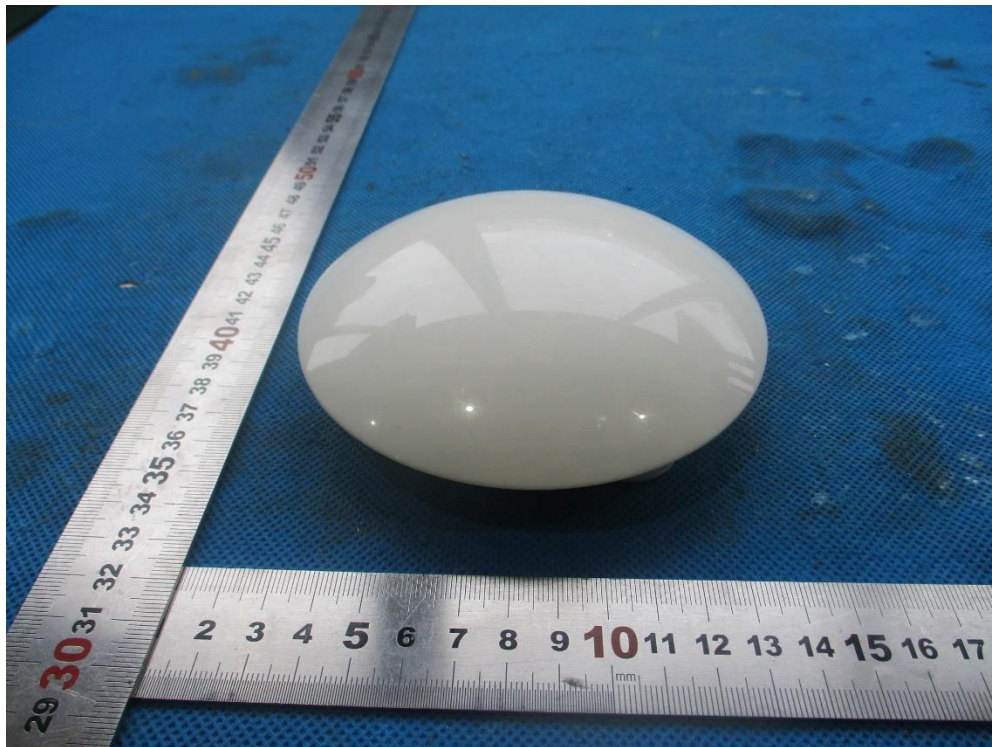

China

External Photos Documentation

Manufacturer: HCS (Suzhou) Limited
Product: SENTINEL SCANNER
FCC ID: 2AGOFTRX21A

China

Page 2 of 6

External Photos Documentation

Manufacturer: HCS (Suzhou) Limited
Product: SENTINEL SCANNER
FCC ID: 2AGOFTRX21A