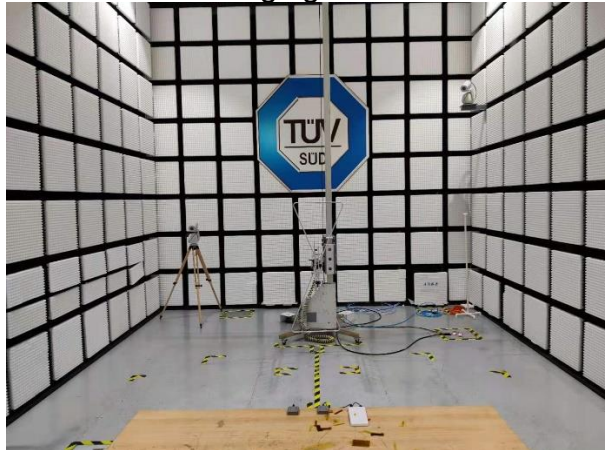

PHOTOGRAPHS OF TEST SET UP

Field Strength and Harmonics Test Setup

Radiated Emission Setup
9kHz ~ 30MHz

30MHz ~ 1GHz

1GHz ~ 18GHz

18GHz ~ 25GHz

Conducted emission Test Setup

PHOTOGRAPHS OF TEST SET UP for 15B

Radiated Emission Setup

Below 1GHz

Working mode

Charging mode

Above 1GHz

Working mode

Charging mode