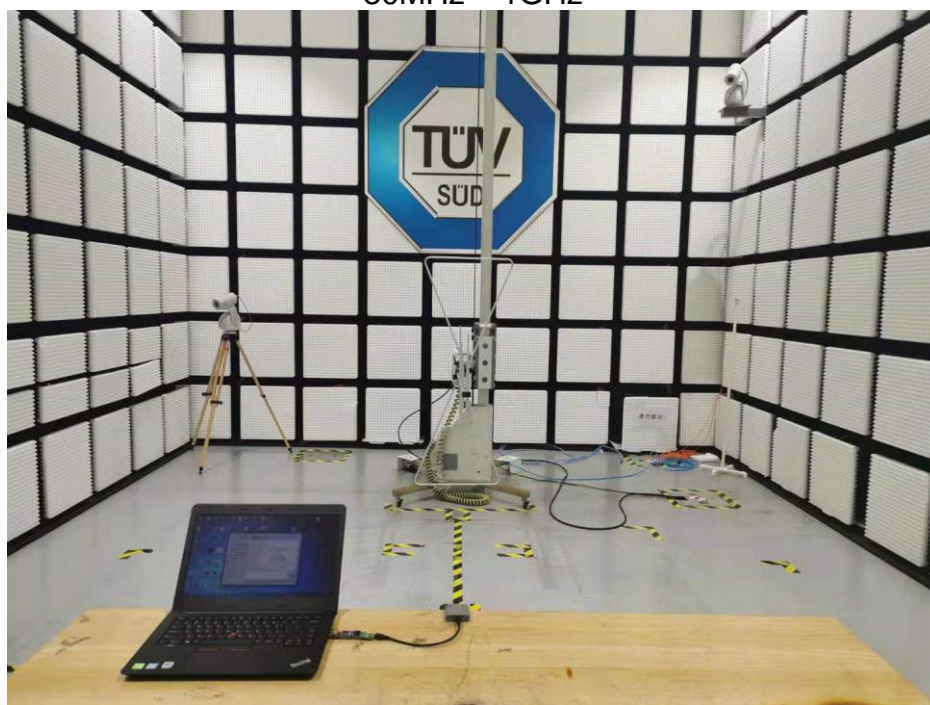

PHOTOGRAPHS OF TEST SET UP

Field Strength and Harmonics Test Setup

Radiated Emission Setup
9kHz ~ 30MHz

30MHz ~ 1GHz

1GHz ~ 18GHz

18GHz ~ 25GHz

Conducted emission Test Setup

PHOTOGRAPHS OF TEST SET UP for 15B

Radiated Emission Setup

Below 1GHz

Working mode

Charging mode

Above 1GHz

Working mode

Charging mode