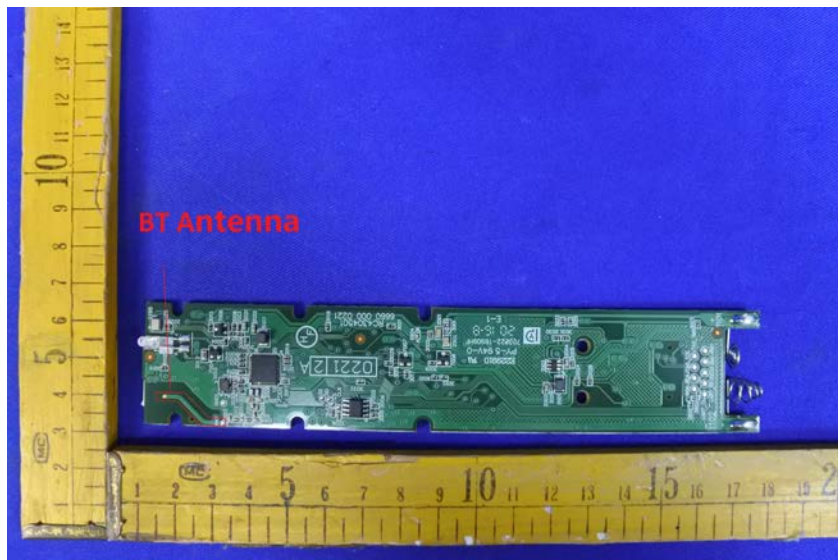

## **Internal Photos**

<b>Applicant:</b>	HCS (Suzhou) Limited
<b>Address of Applicant:</b>	19F-20F,Building B-3rd, No.209 Zhuyuan Road, New District, Suzhou, 215011,China
<b>Equipment Under Test (EUT):</b>	
<b>Product Name:</b>	Remote Control
<b>Model No.:</b>	RC4304504/01RP