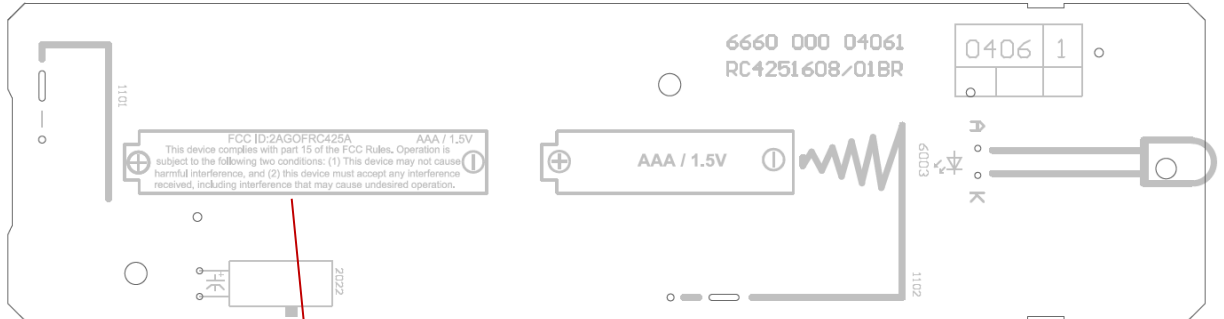

FCC Label:

COMPONENT SIDE VIEW

PWB USED 6660 000 04061.

CN:					
CLASS NO.		PWB ASSY	6680 000 1462	1	2023-05-06
		SMD ASSY	6680 000 1463	2	
		RC4251608/01R		3	
				4	
NAME	Alvin wang/Doris zhang	SUPERS	1	10	132 - 1
CHECK		DATE	2023-05-06	© HOME CONTROL (SINGAPORE) PTE LTD	