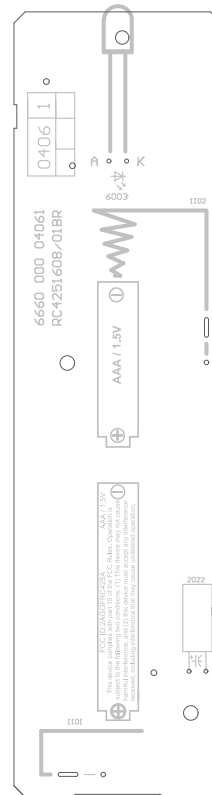

FCC Label:

COMPONENT SIDE VIEW

PWB USED 6660 000 04061.

CN:					
CLASS NO.		PWB ASSY	6680 000 1462	1	2023-05-06
		SMD ASSY	6680 000 1463	2	
		RC4251608/01R		3	
				4	
NAME	Alvin wang/Doris zhang	SUPERS	1	10	132 - 1
CHECK		DATE	2023-05-06	© HOME CONTROL (SINGAPORE) PTE LTD	