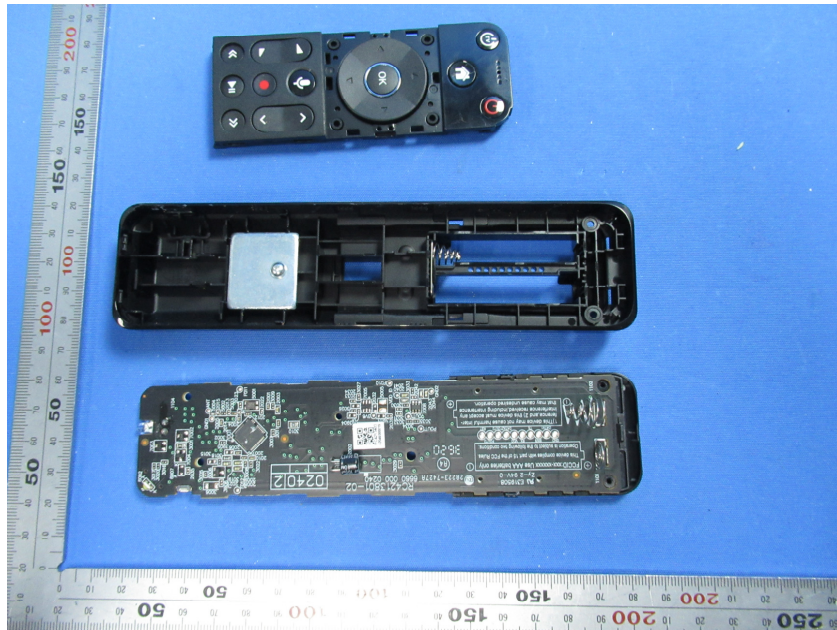

Internal Photos

Applicant:	HCS (Suzhou) Limited
Address of Applicant:	19F-20F,Building B-3rd, No.209 Zhuyuan Road, New District, Suzhou, 215011,China
Equipment Under Test (EUT):	
Product Name:	Remote Control
Model No.:	RC4213403/02BR