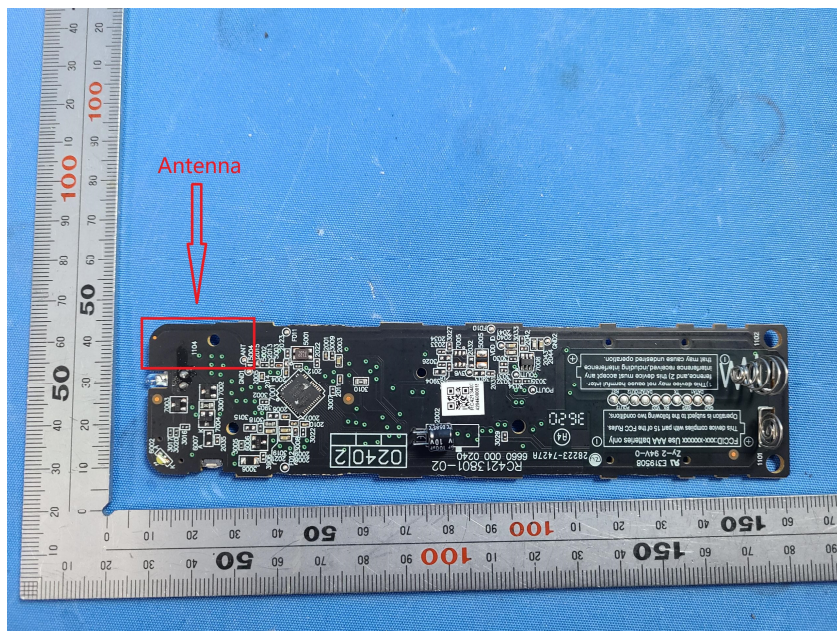

Internal Photos

Applicant:	HCS (Suzhou) Limited
Address of Applicant:	19F-20F,Building B-3rd, No.209 Zhuyuan Road, New District, Suzhou, 215011,China
Equipment Under Test (EUT):	
Product Name:	Remote Control
Model No.:	RC4213403/02BR