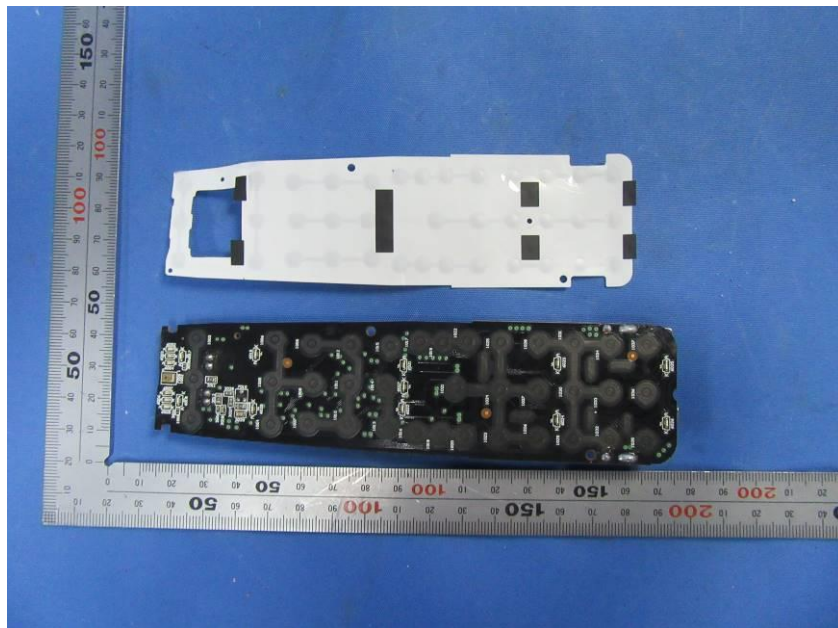

Internal Photos

| | |
|------------------------------------|---|
| Applicant: | HCS (Suzhou) Limited |
| Address of Applicant: | 19F-20F, Building B-3 rd , No. 209 Zhuyuan Road, New District, Suzhou, P.R. China |
| Equipment Under Test (EUT): | |
| Product Name: | Remote Control |
| Model No.: | RC3773701/01BR |