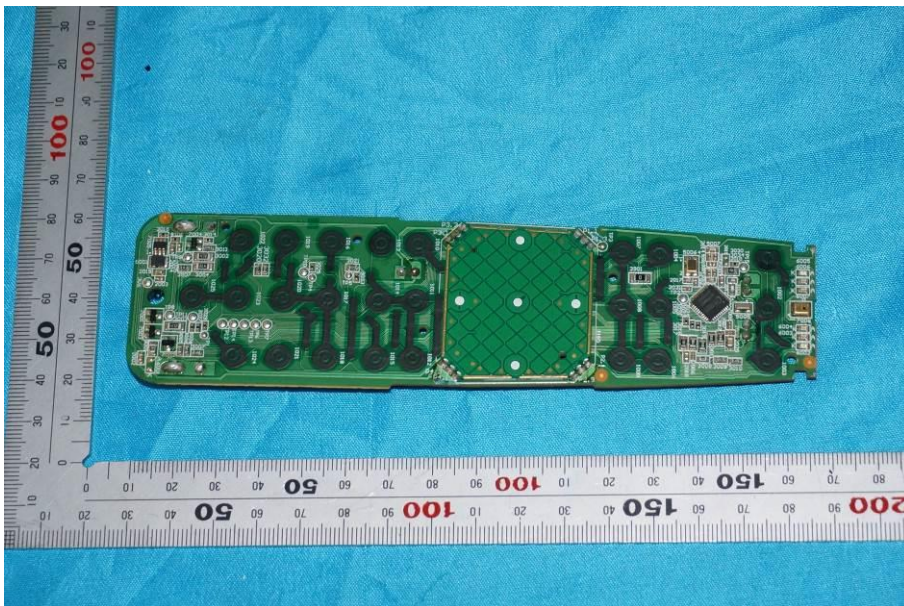

## Internal Photos

<b>Applicant:</b>	HCS (Suzhou) Limited
<b>Address of Applicant:</b>	19F-20F, Building B-3 <sup>rd</sup> , No.209 Zhuyuan Road, New District, Suzhou, P.R.China.
<b>Equipment Under Test (EUT):</b>	
<b>Product Name:</b>	Remote control
<b>Model No.:</b>	RC3773001/01BR