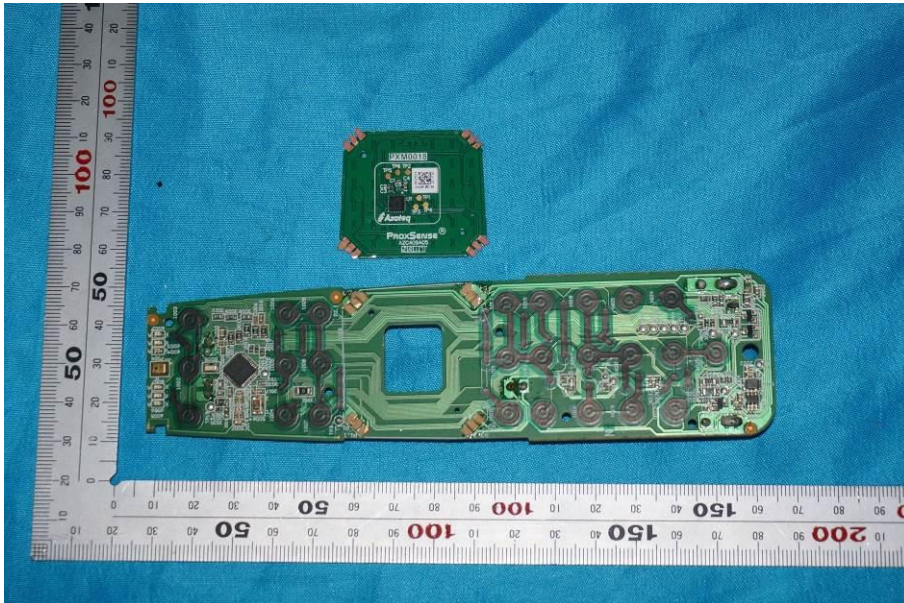

## Internal Photos

<b>Applicant:</b>	HCS (Suzhou) Limited
<b>Address of Applicant:</b>	19F-20F, Building B-3 <sup>rd</sup> , No.209 Zhuyuan Road, New District, Suzhou, P.R.China.
<b>Equipment Under Test (EUT):</b>	
<b>Product Name:</b>	Remote control
<b>Model No.:</b>	RC3773001/01BR