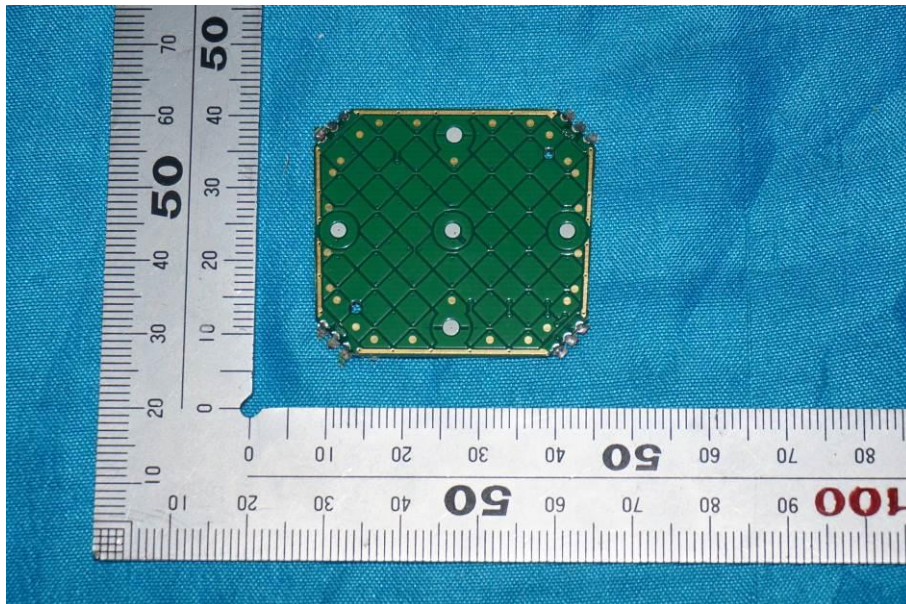

## Internal Photos

<b>Applicant:</b>	HCS (Suzhou) Limited
<b>Address of Applicant:</b>	19F-20F, Building B-3 <sup>rd</sup> , No.209 Zhuyuan Road, New District, Suzhou, P.R.China.
<b>Equipment Under Test (EUT):</b>	
<b>Product Name:</b>	Remote control
<b>Model No.:</b>	RC3773001/01BR