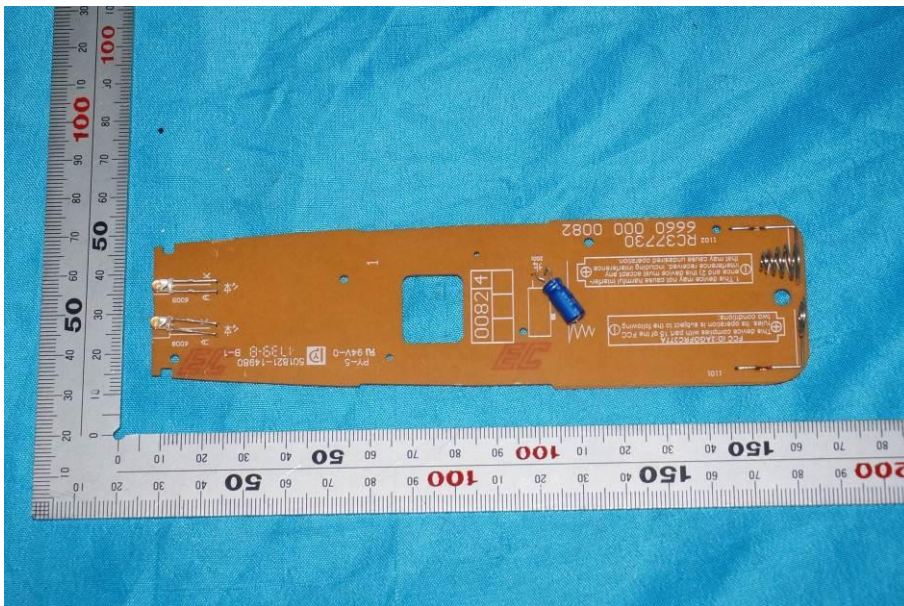

## Internal Photos

<b>Applicant:</b>	HCS (Suzhou) Limited
<b>Address of Applicant:</b>	19F-20F, Building B-3 <sup>rd</sup> , No.209 Zhuyuan Road, New District, Suzhou, P.R.China.
<b>Equipment Under Test (EUT):</b>	
<b>Product Name:</b>	Remote control
<b>Model No.:</b>	RC3773001/01BR