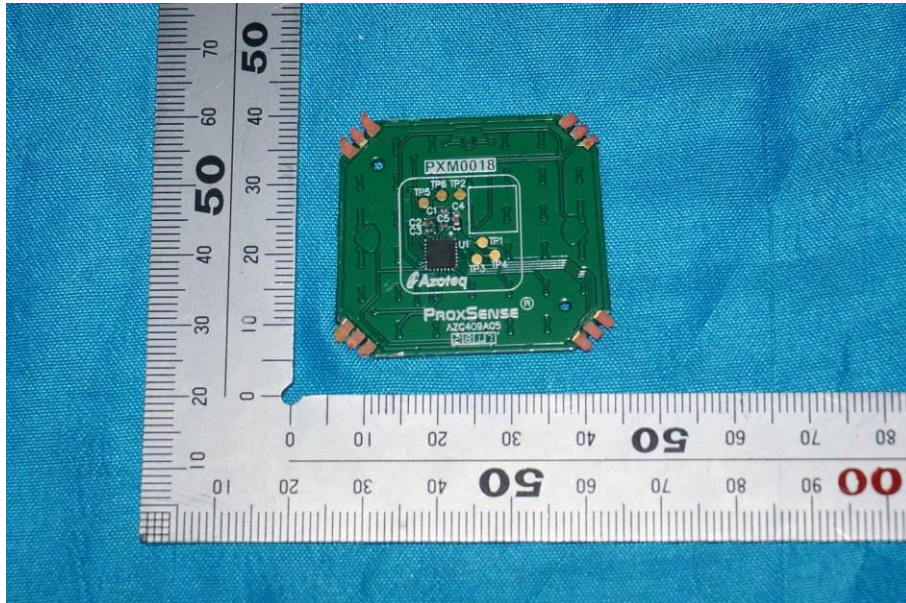

## Internal Photos

<b>Applicant:</b>	HCS (Suzhou) Limited
<b>Address of Applicant:</b>	19F-20F, Building B-3 <sup>rd</sup> , No.209 Zhuyuan Road, New District, Suzhou, P.R.China.
<b>Equipment Under Test (EUT):</b>	
<b>Product Name:</b>	Remote control
<b>Model No.:</b>	RC3773001/01BR