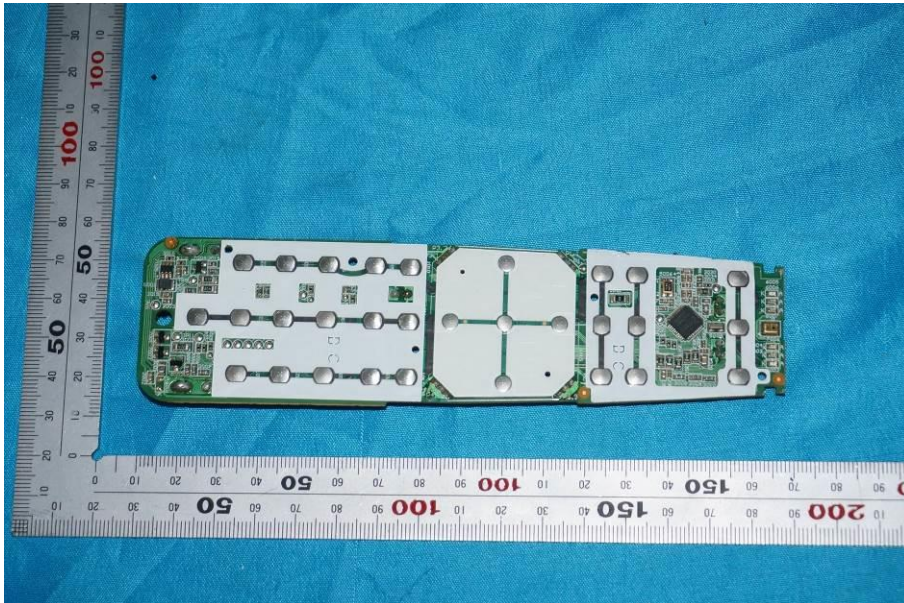

## Internal Photos

<b>Applicant:</b>	HCS (Suzhou) Limited
<b>Address of Applicant:</b>	19F-20F, Building B-3 <sup>rd</sup> , No.209 Zhuyuan Road, New District, Suzhou, P.R.China.
<b>Equipment Under Test (EUT):</b>	
<b>Product Name:</b>	Remote control
<b>Model No.:</b>	RC3773001/01BR