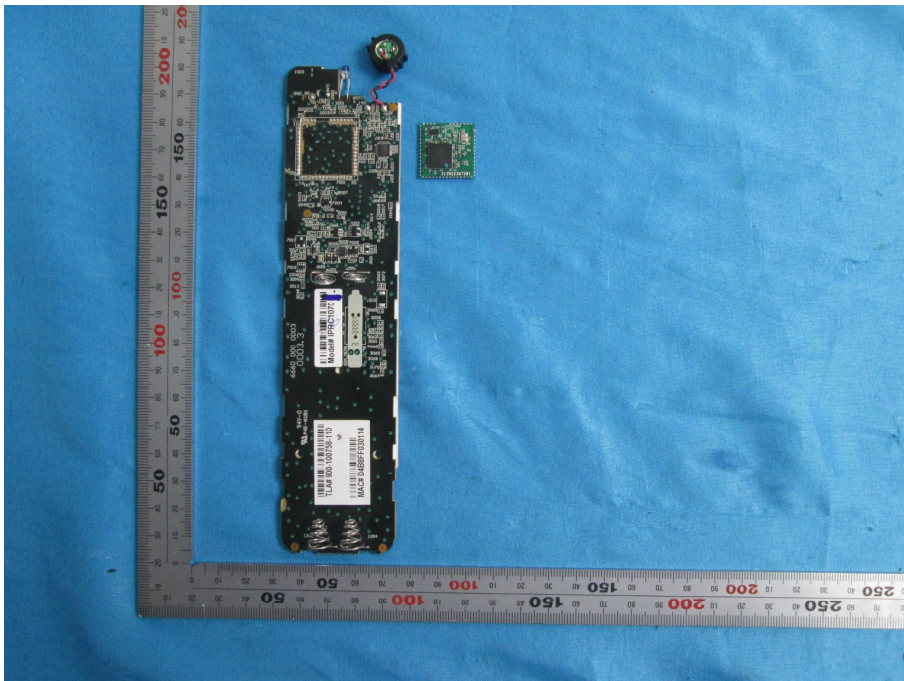

## **RC360230101BR \_Internal Photos**

<b>Applicant:</b>	HCS (Suzhou) Limited
<b>Address of Applicant:</b>	19F-20F, Building B-3 <sup>rd</sup> , No.209 Zhuyuan Road, New District, Suzhou China
<b>Equipment Under Test (EUT):</b>	
<b>Product Name:</b>	Remote Control
<b>Model No.:</b>	RC360230101BR