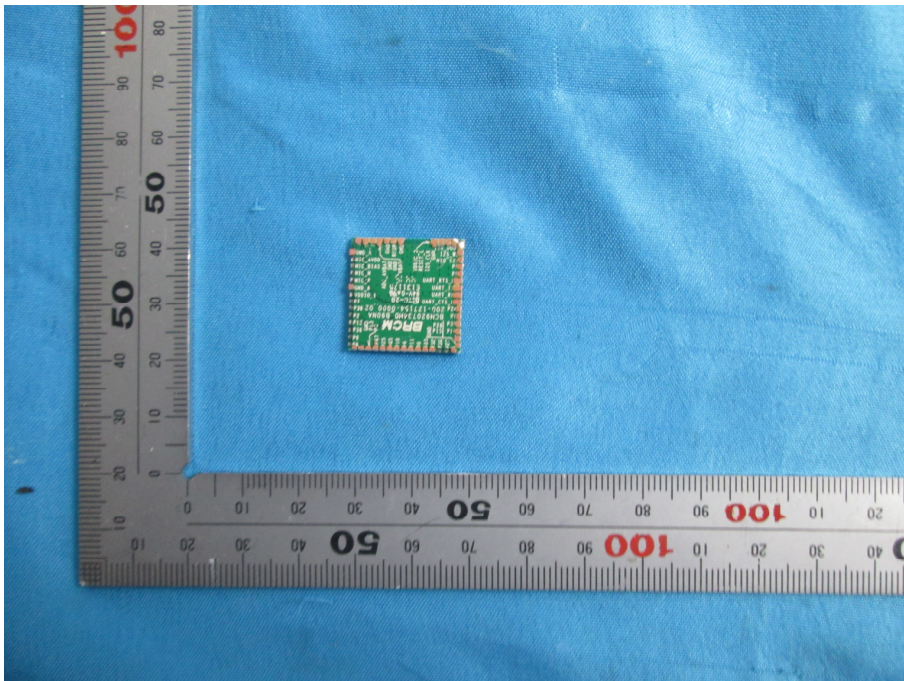

## **RC360230101BR \_Internal Photos**

<b>Applicant:</b>	HCS (Suzhou) Limited
<b>Address of Applicant:</b>	19F-20F, Building B-3 <sup>rd</sup> , No.209 Zhuyuan Road, New District, Suzhou China
<b>Equipment Under Test (EUT):</b>	
<b>Product Name:</b>	Remote Control
<b>Model No.:</b>	RC360230101BR