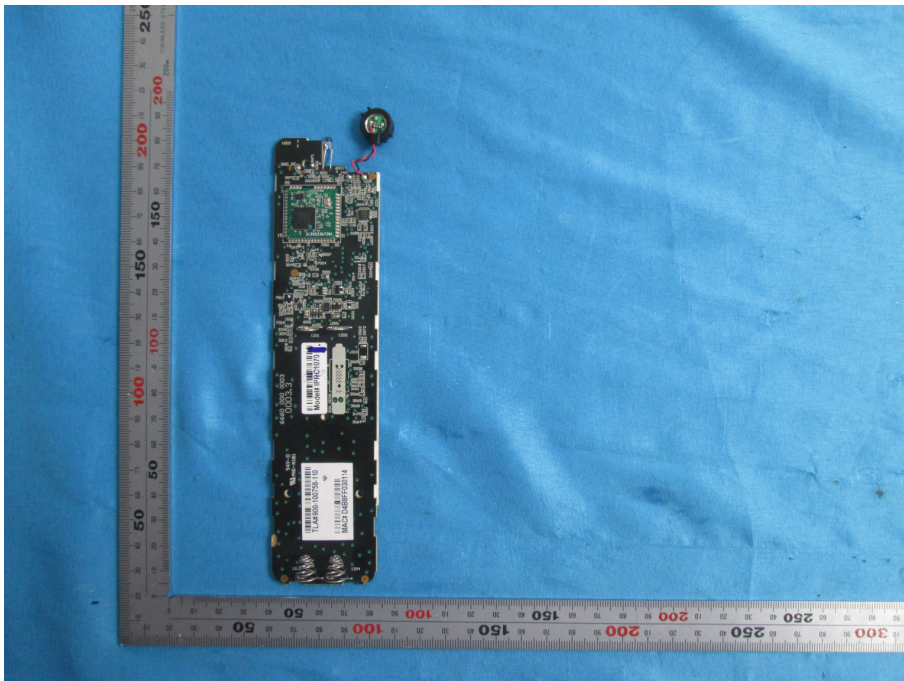

## **RC360230101BR \_Internal Photos**

<b>Applicant:</b>	HCS (Suzhou) Limited
<b>Address of Applicant:</b>	19F-20F, Building B-3 <sup>rd</sup> , No.209 Zhuyuan Road, New District, Suzhou China
<b>Equipment Under Test (EUT):</b>	
<b>Product Name:</b>	Remote Control
<b>Model No.:</b>	RC360230101BR