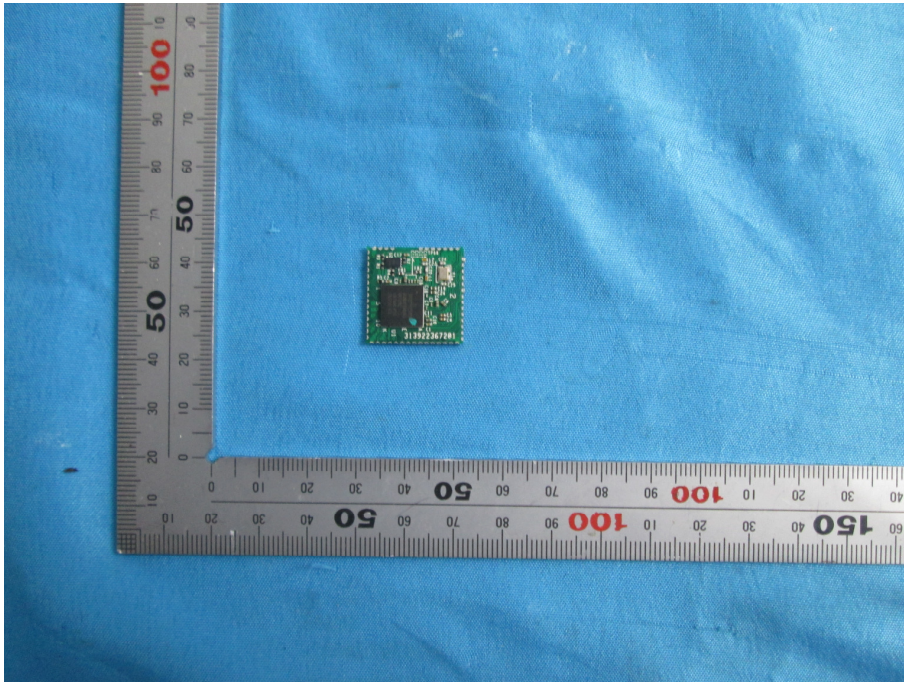

## **RC360230101BR \_Internal Photos**

<b>Applicant:</b>	HCS (Suzhou) Limited
<b>Address of Applicant:</b>	19F-20F, Building B-3 <sup>rd</sup> , No.209 Zhuyuan Road, New District, Suzhou China
<b>Equipment Under Test (EUT):</b>	
<b>Product Name:</b>	Remote Control
<b>Model No.:</b>	RC360230101BR