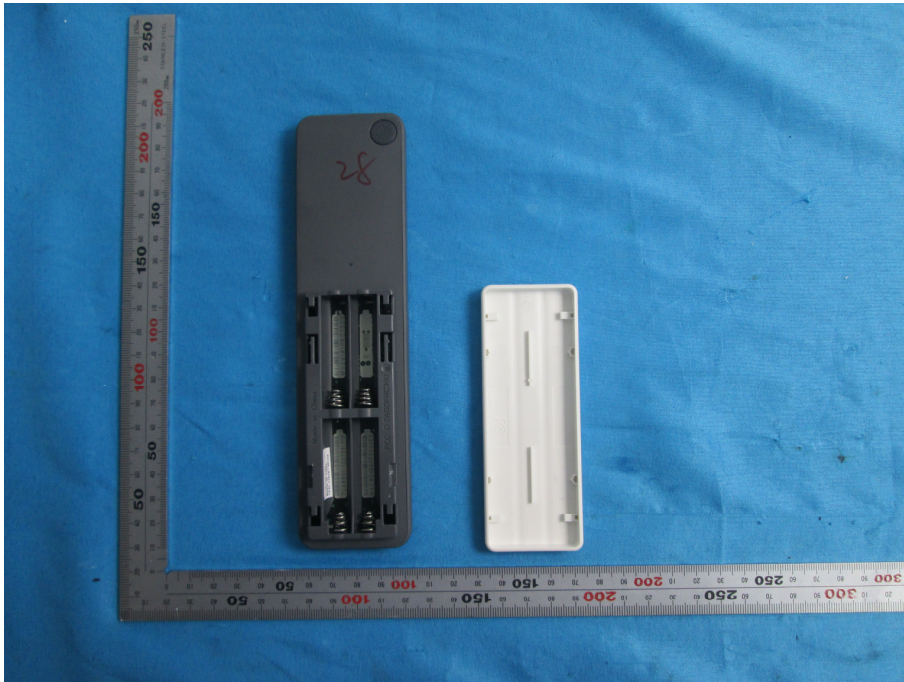

## **RC360230101BR \_Internal Photos**

<b>Applicant:</b>	HCS (Suzhou) Limited
<b>Address of Applicant:</b>	19F-20F, Building B-3 <sup>rd</sup> , No.209 Zhuyuan Road, New District, Suzhou China
<b>Equipment Under Test (EUT):</b>	
<b>Product Name:</b>	Remote Control
<b>Model No.:</b>	RC360230101BR