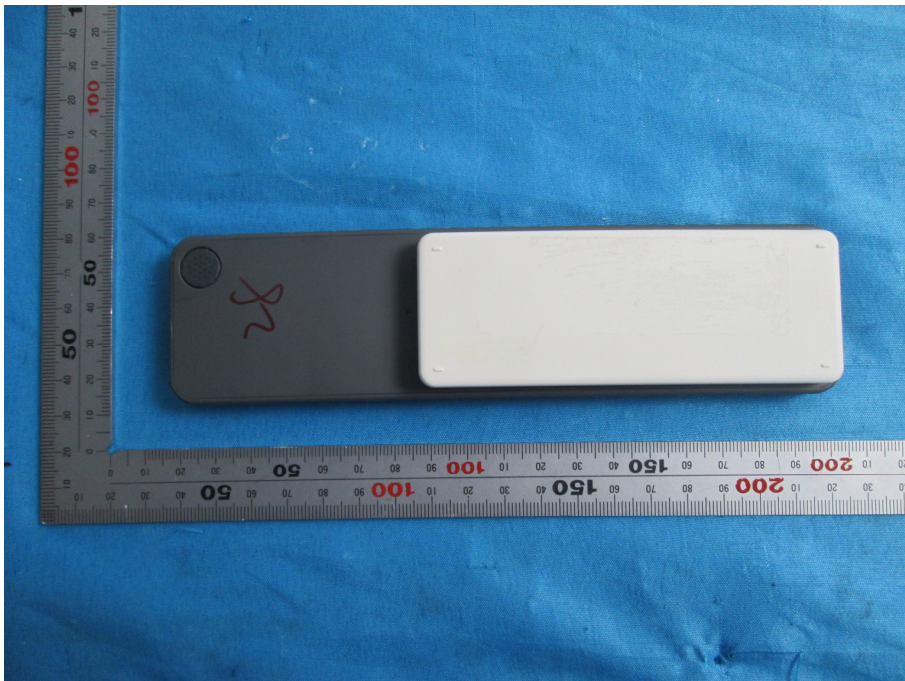

## **RC3602301/01BR \_External Photos**

<b>Applicant:</b>	HCS (Suzhou) Limited
<b>Address of Applicant:</b>	19F-20F, Building B-3 <sup>rd</sup> , No.209 Zhuyuan Road, New District, Suzhou China
<b>Equipment Under Test (EUT):</b>	
<b>Product Name:</b>	Remote Control
<b>Model No.:</b>	RC360230101BR

**End**