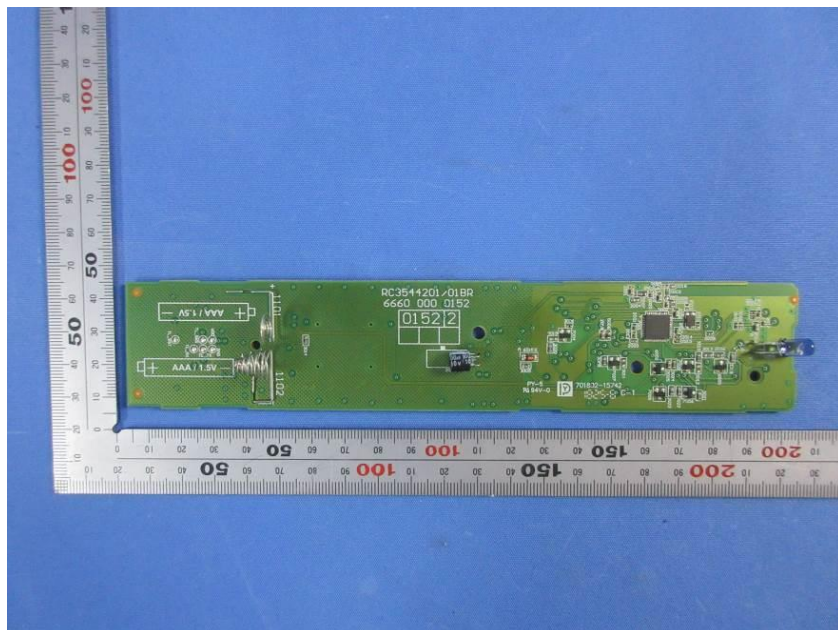

Internal Photos

Applicant:	HCS (Suzhou) Limited
Address of Applicant:	209 Zhu Yuan road, Building 3rd, 19-20 floor, Suzhou new district, P.R.C
Equipment Under Test (EUT):	
Product Name:	Remote Control
Model No.:	RC3544201/01BR