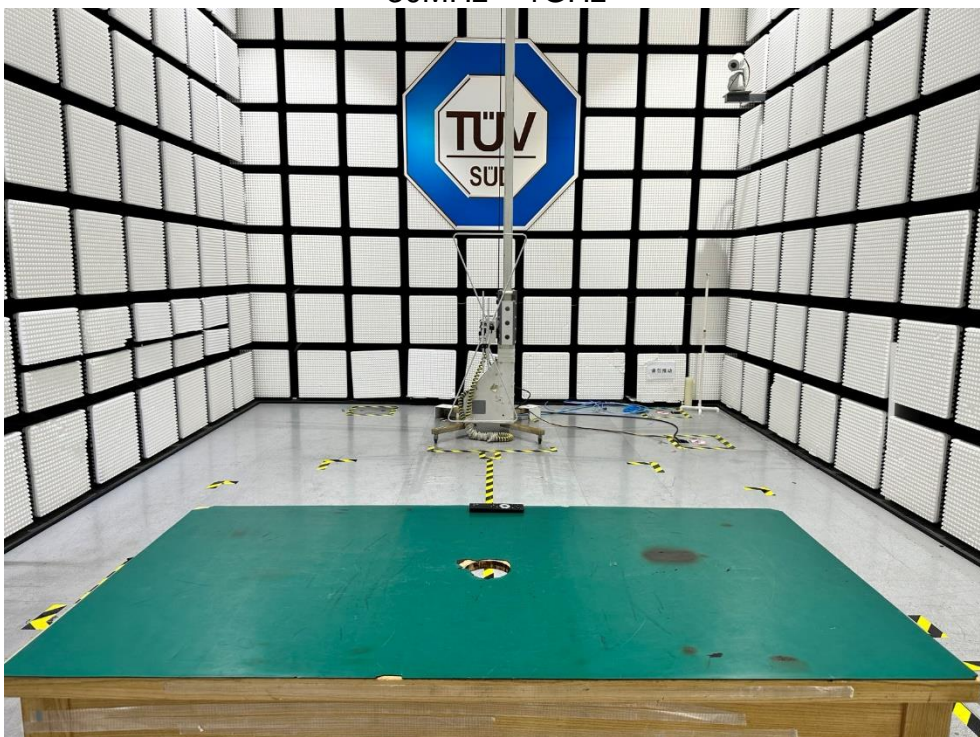

**PHOTOGRAPHS OF TEST SET UP**

**709502302229-00A:**

30MHz ~ 1GHz

1GHz ~ 13GHz

**709502302229-00B:**  
**Field Strength and Harmonics Test Setup**

Radiated Emission Setup  
9kHz ~ 30MHz

30MHz ~ 1GHz

1GHz ~ 18GHz