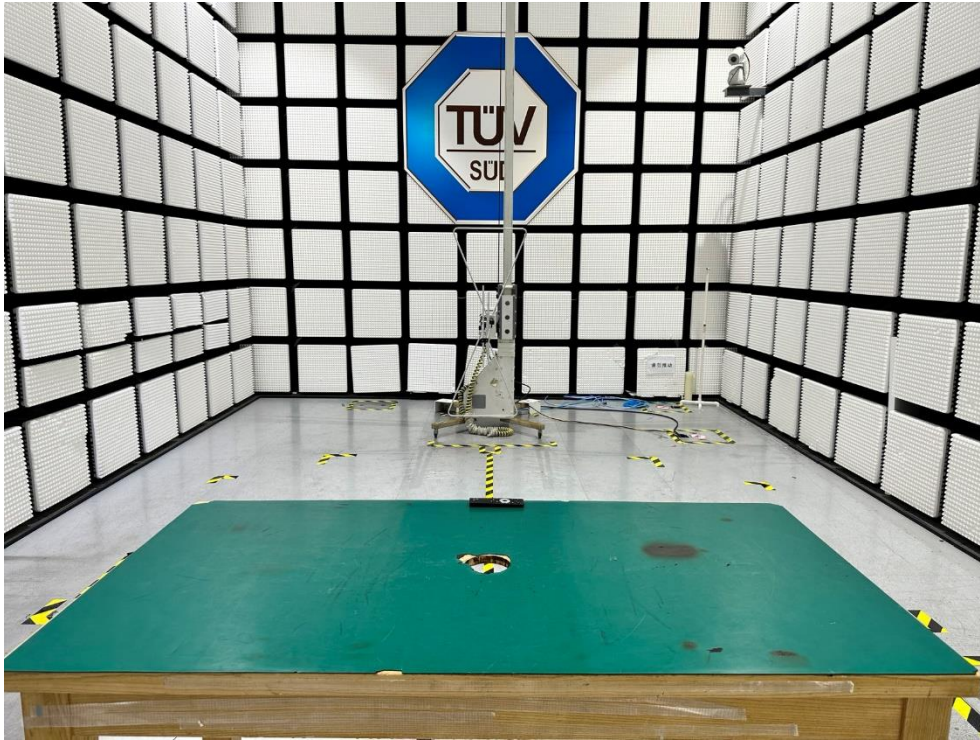

**PHOTOGRAPHS OF TEST SET UP**

**709502302229-00A:**

30MHz ~ 1GHz

1GHz ~ 13GHz

**709502302229-00B:**  
**Field Strength and Harmonics Test Setup**

Radiated Emission Setup  
9kHz ~ 30MHz

30MHz ~ 1GHz

1GHz ~ 18GHz