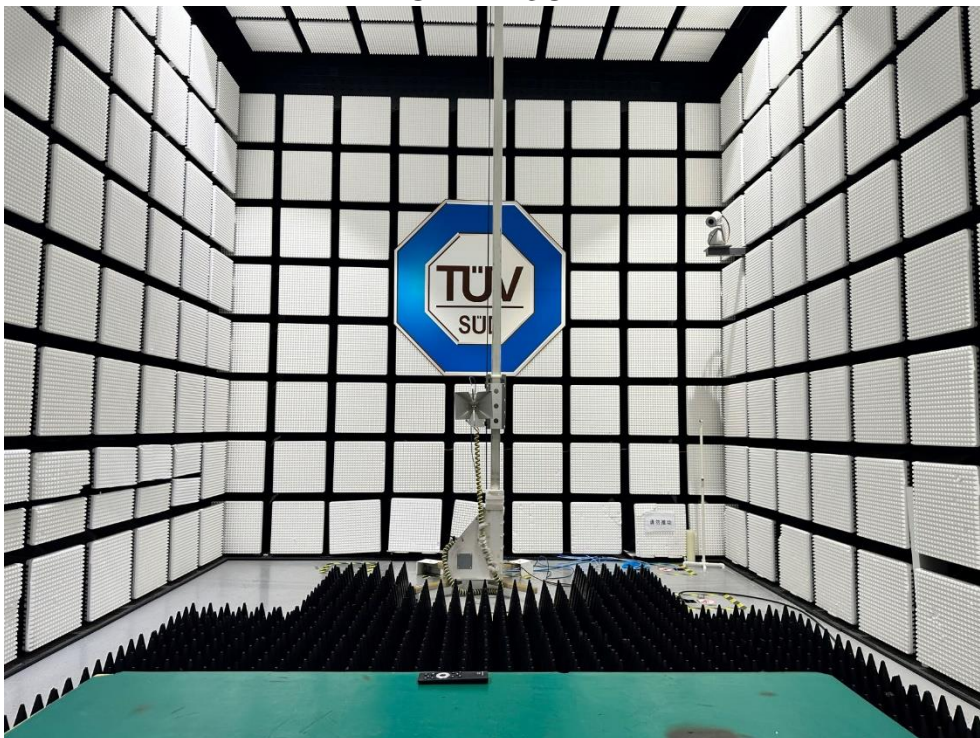

**PHOTOGRAPHS OF TEST SET UP**

**709502302229-00A:**

30MHz ~ 1GHz

1GHz ~ 13GHz

**709502302229-00B:**  
**Field Strength and Harmonics Test Setup**

Radiated Emission Setup  
9kHz ~ 30MHz

30MHz ~ 1GHz

1GHz ~ 18GHz