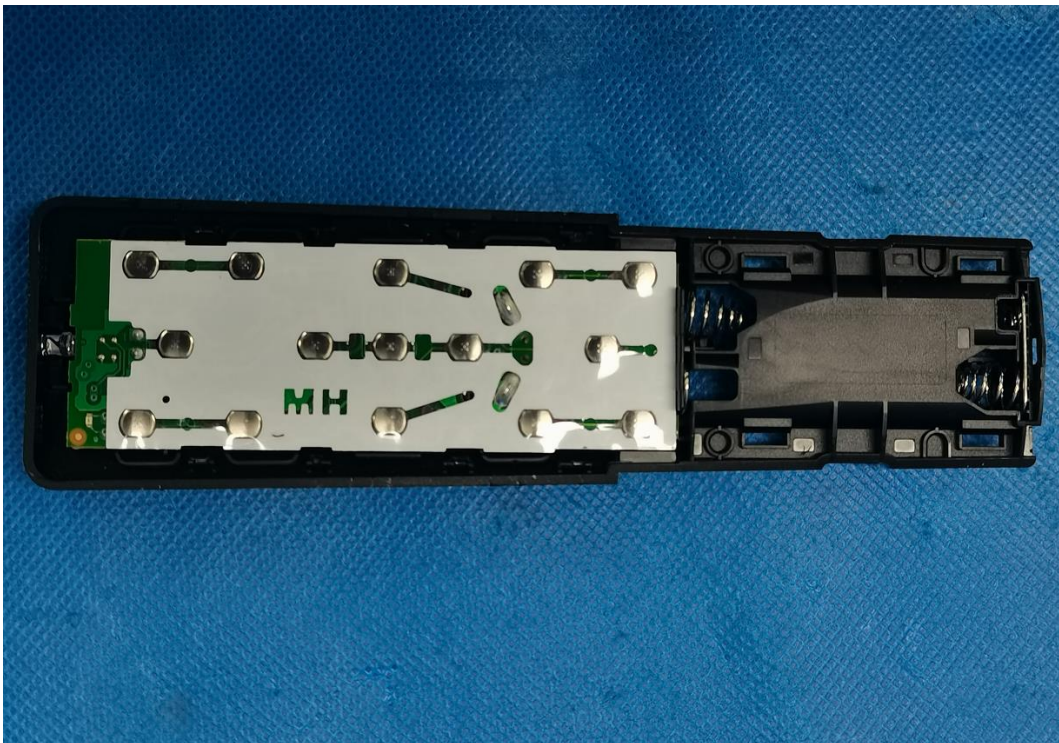

China

Internal Photos Documentation

Manufacturer: HCS (Suzhou) Limited
Product: Remote control
FCC ID: 2AGOFRC344F

China

Internal Photos Documentation

Manufacturer: HCS (Suzhou) Limited
Product: Remote control
FCC ID: 2AGOFRC344F

China

Internal Photos Documentation

Manufacturer: HCS (Suzhou) Limited
Product: Remote control
FCC ID: 2AGOFRC344F

-----End of Test Report-----