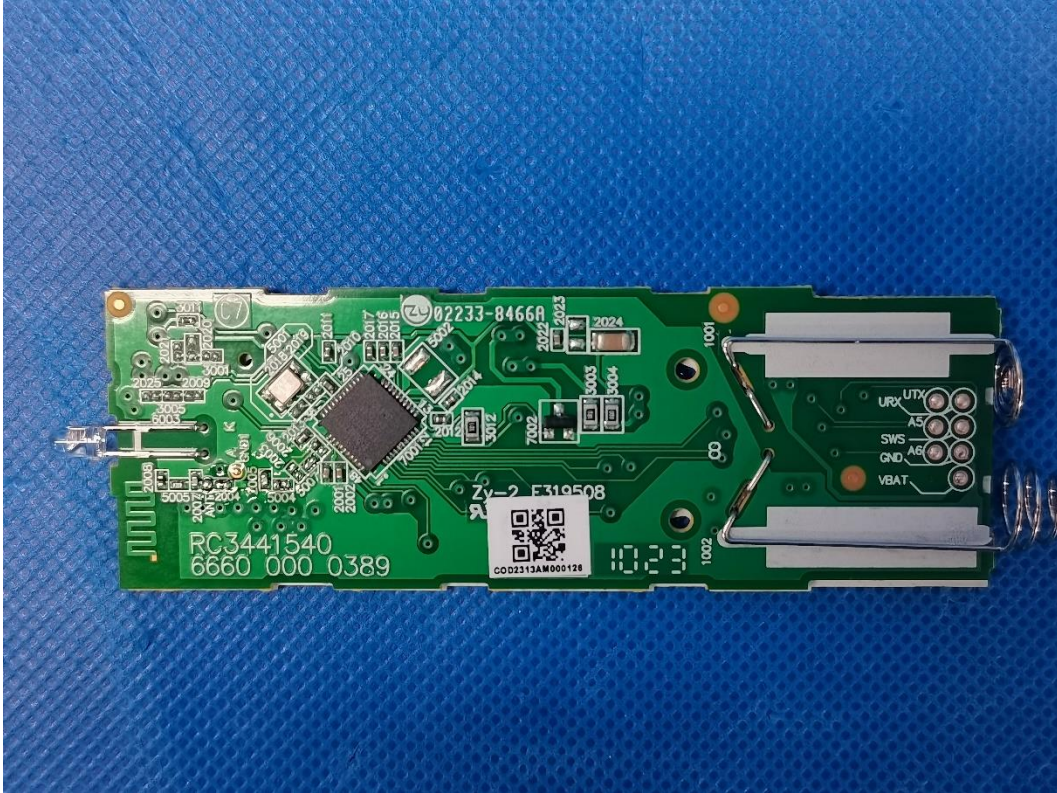

China

Internal Photos Documentation

Manufacturer: HCS (Suzhou) Limited
Product: Remote control
FCC ID: 2AGOFRC344F

China

Internal Photos Documentation

Manufacturer: HCS (Suzhou) Limited
Product: Remote control
FCC ID: 2AGOFRC344F

China

Internal Photos Documentation

Manufacturer: HCS (Suzhou) Limited
Product: Remote control
FCC ID: 2AGOFRC344F

-----End of Test Report-----