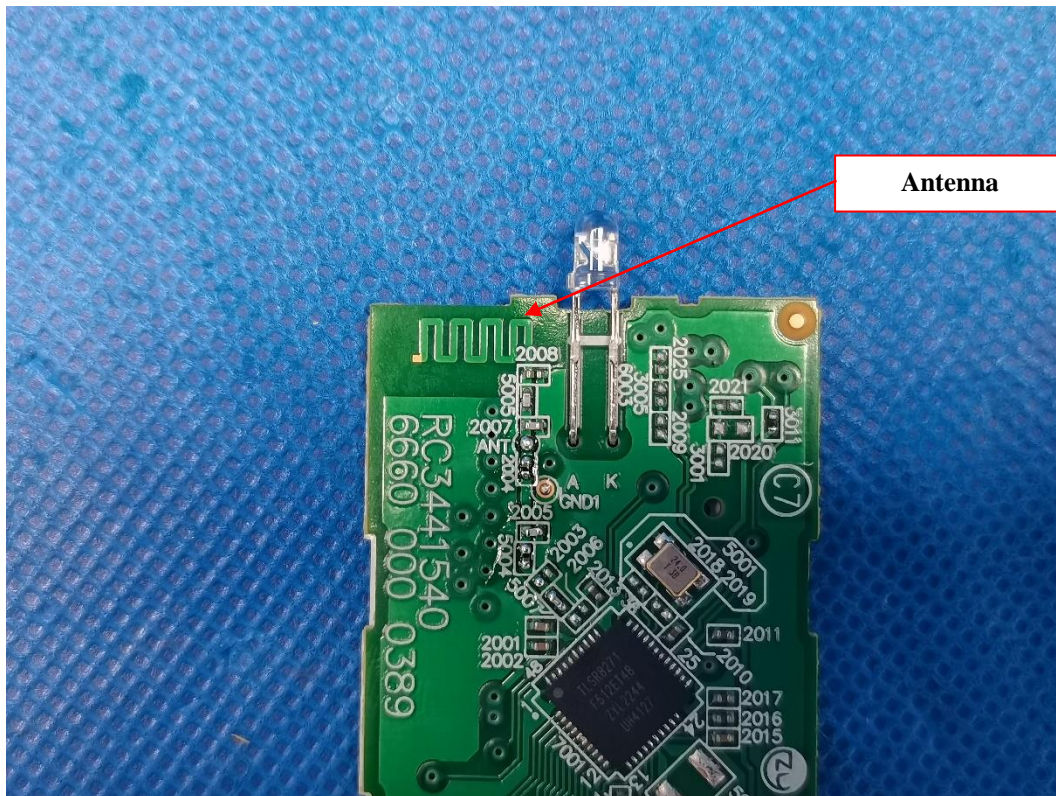

China

Internal Photos Documentation

Manufacturer: HCS (Suzhou) Limited
Product: Remote control
FCC ID: 2AGOFRC344F

China

Internal Photos Documentation

Manufacturer: HCS (Suzhou) Limited
Product: Remote control
FCC ID: 2AGOFRC344F

China

Internal Photos Documentation

Manufacturer: HCS (Suzhou) Limited
Product: Remote control
FCC ID: 2AGOFRC344F

-----End of Test Report-----