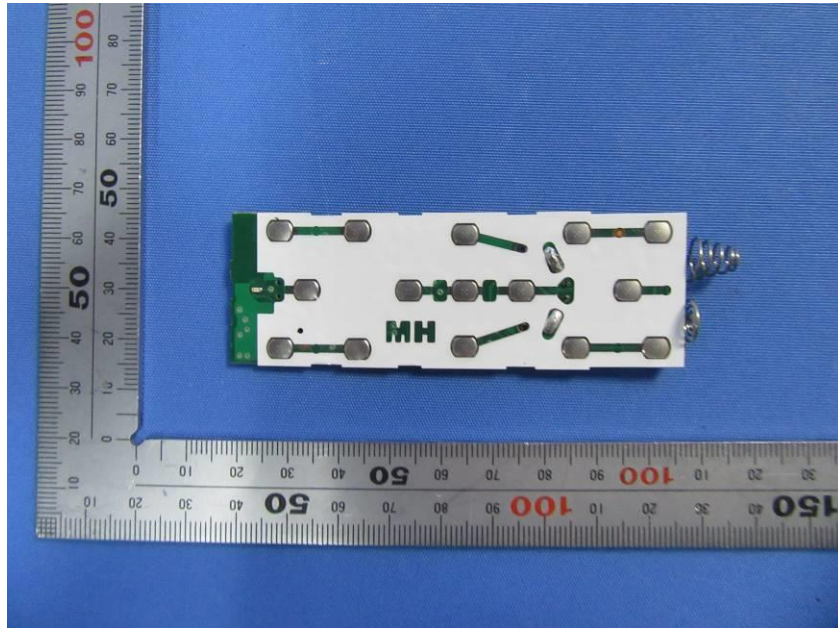

Internal Photos

Applicant:	HCS (Suzhou) Limited
Address of Applicant:	19F-20F, Building B-3 rd , No. 209 Zhuyuan Road, New District, Suzhou, P.R. China
Equipment Under Test (EUT):	
Product Name:	Remote control
Model No.:	RC3441520/01R