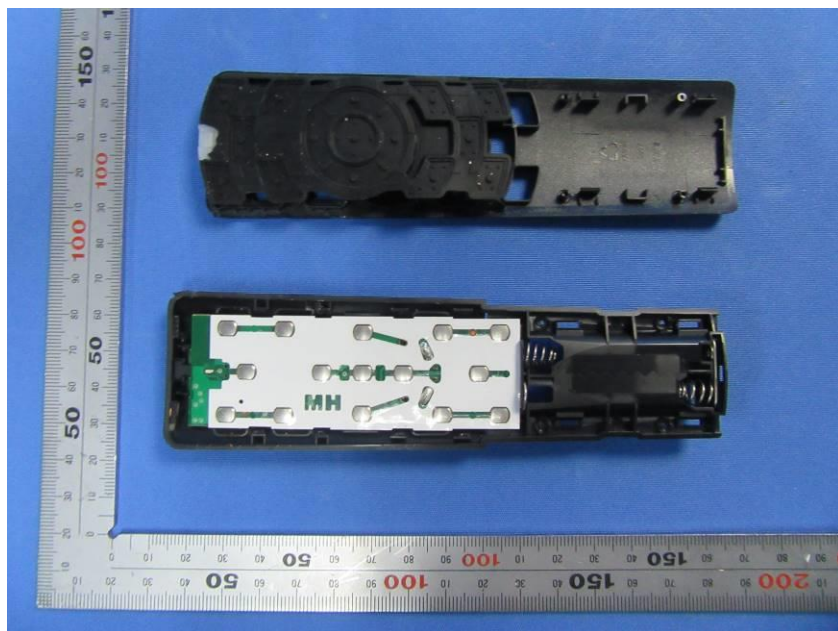

Internal Photos

Applicant:	HCS (Suzhou) Limited
Address of Applicant:	19F-20F, Building B-3 rd , No. 209 Zhuyuan Road, New District, Suzhou, P.R. China
Equipment Under Test (EUT):	
Product Name:	Remote control
Model No.:	RC3441520/01R