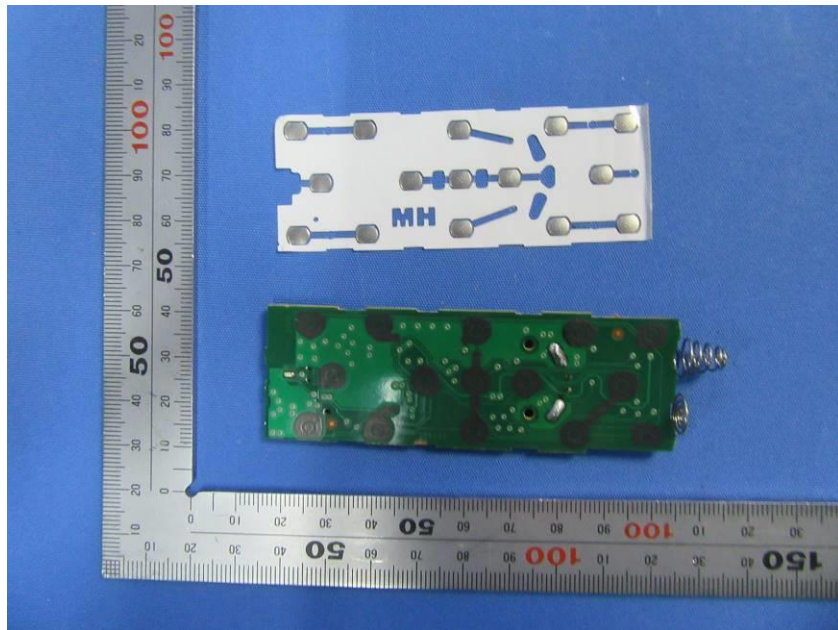

Internal Photos

Applicant:	HCS (Suzhou) Limited
Address of Applicant:	19F-20F, Building B-3 rd , No. 209 Zhuyuan Road, New District, Suzhou, P.R. China
Equipment Under Test (EUT):	
Product Name:	Remote control
Model No.:	RC3441520/01R