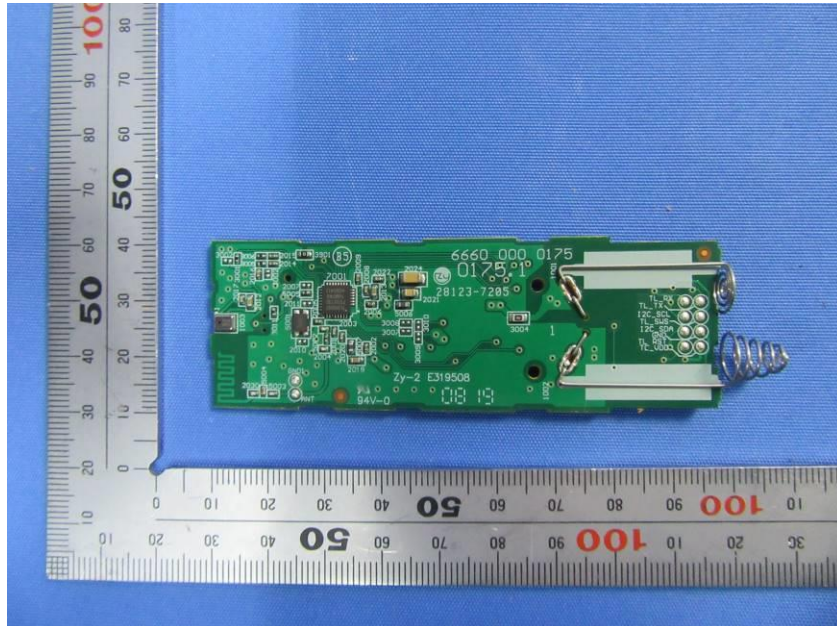

Internal Photos

Applicant:	HCS (Suzhou) Limited
Address of Applicant:	19F-20F, Building B-3 rd , No. 209 Zhuyuan Road, New District, Suzhou, P.R. China
Equipment Under Test (EUT):	
Product Name:	Remote control
Model No.:	RC3441520/01R