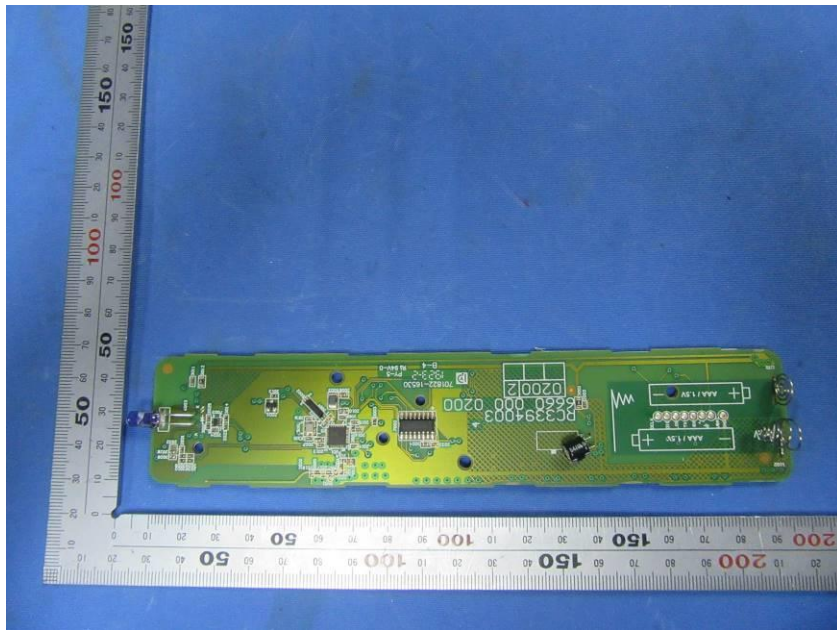

Internal Photos

Applicant:	HCS (Suzhou) Limited
Address of Applicant:	19F-20F,Building B-3rd,No. 209 Zhuyuan Road,New District,Suzhou, P.R.China
Equipment Under Test (EUT):	
Product Name:	Remote control
Model No.:	RC3394003/01BR