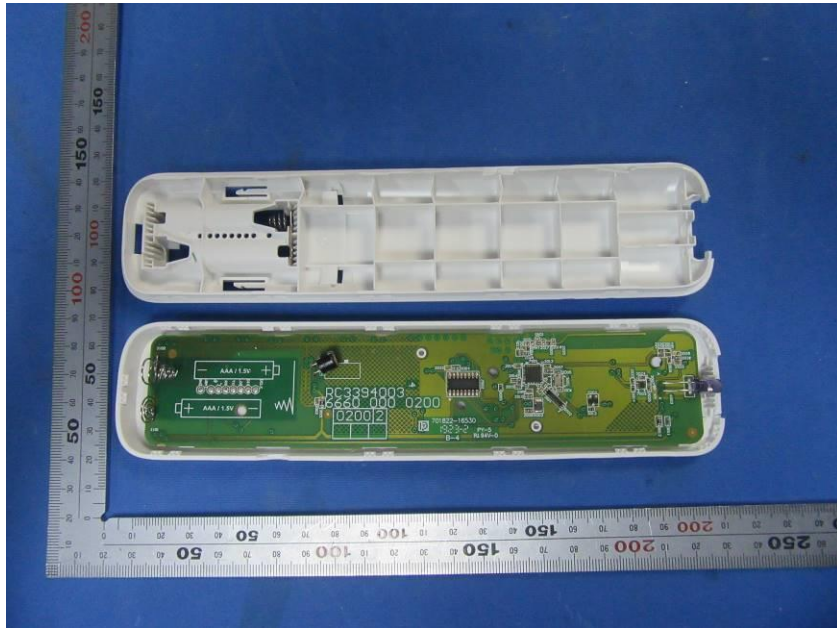

Internal Photos

Applicant:	HCS (Suzhou) Limited
Address of Applicant:	19F-20F,Building B-3rd,No. 209 Zhuyuan Road,New District,Suzhou, P.R.China
Equipment Under Test (EUT):	
Product Name:	Remote control
Model No.:	RC3394003/01BR