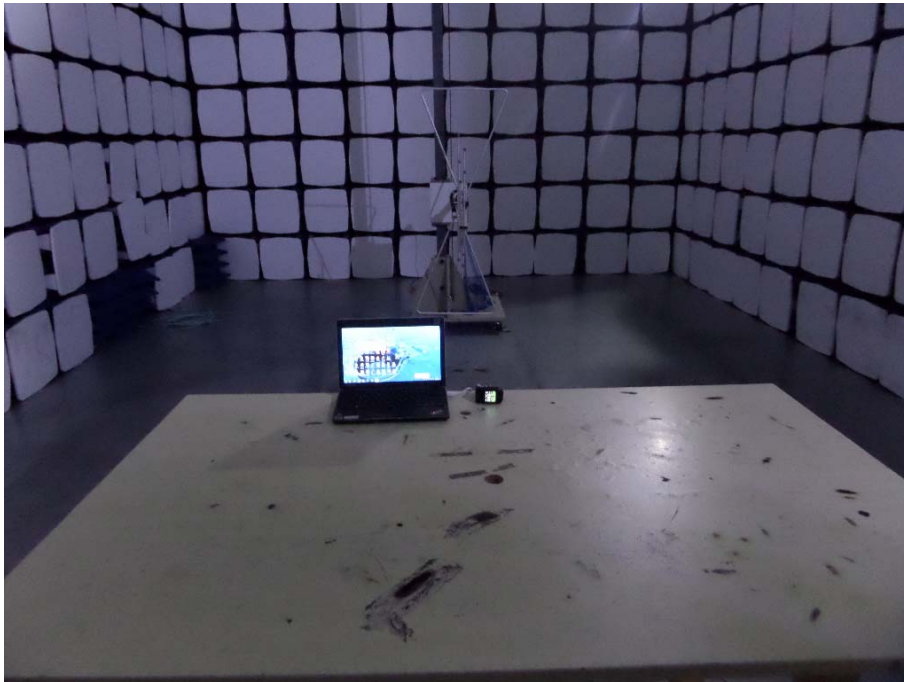

EXHIBIT 4 - TEST SETUP PHOTOGRAPHS

Conducted Emission Test Setup

Radiation Emission Test Setup (Below 30MHz)

Radiation Emission Test Setup (30MHz to 1GHz)

Radiation Emission Test Setup (Above 1GHz)