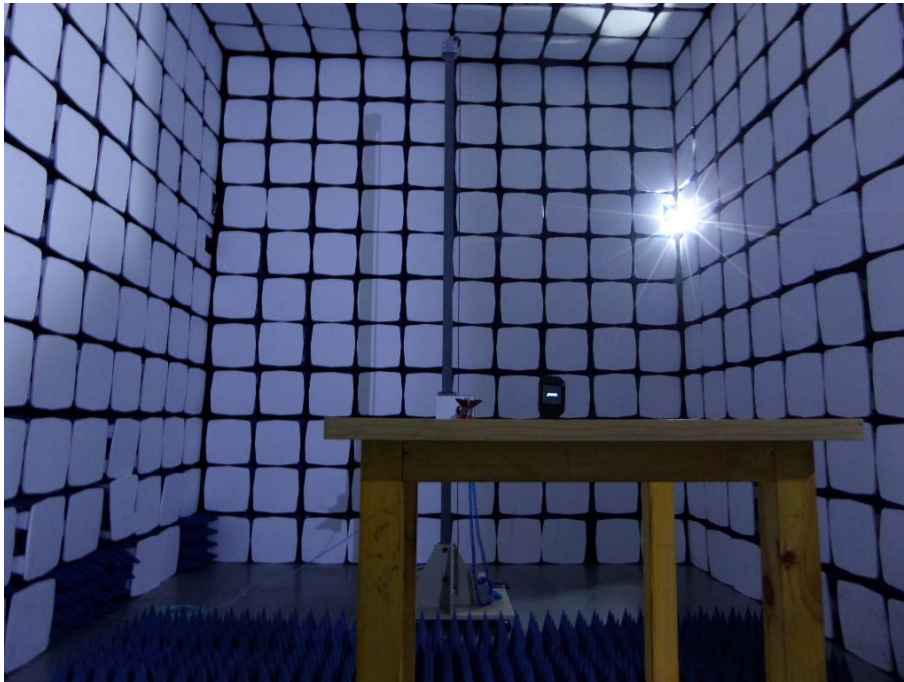

EXHIBIT 4 - TEST SETUP PHOTOGRAPHS

Spurious Radiation Test Setup (9kHz to 30MHz)

Spurious Radiation Test Setup (30MHz to 1G)

Spurious Radiation Test Setup (Above1G)

Extreme Condition Test Setup

Mobile Communication Test Setup