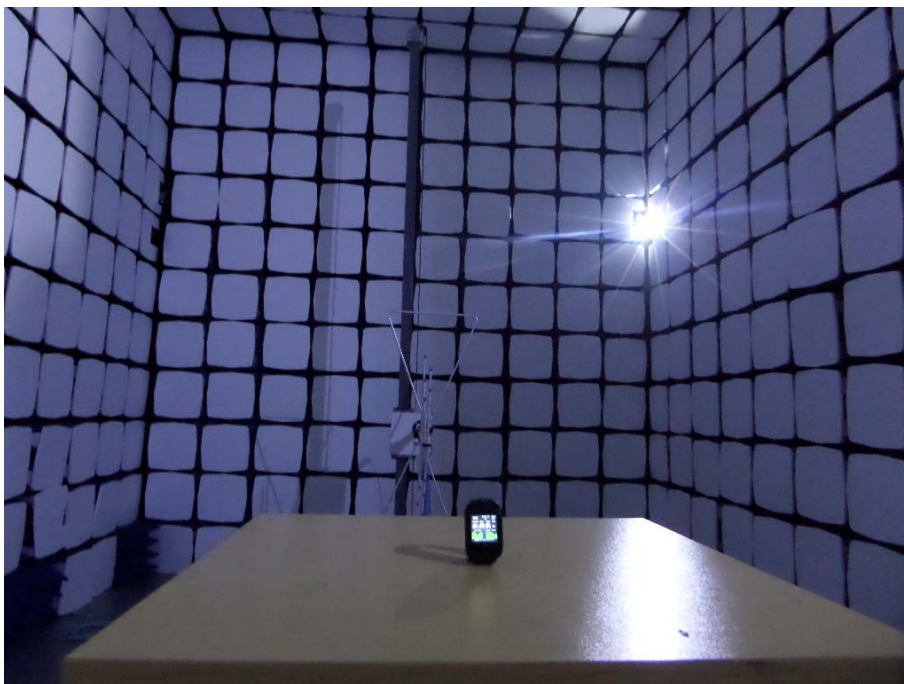

EXHIBIT 4 - TEST SETUP PHOTOGRAPHS

Spurious Radiation Test Setup (9kHz to 30MHz)

Spurious Radiation Test Setup (30MHz to 1G)

Spurious Radiation Test Setup (Above1G)

Extreme Condition Test Setup

Mobile Communication Test Setup