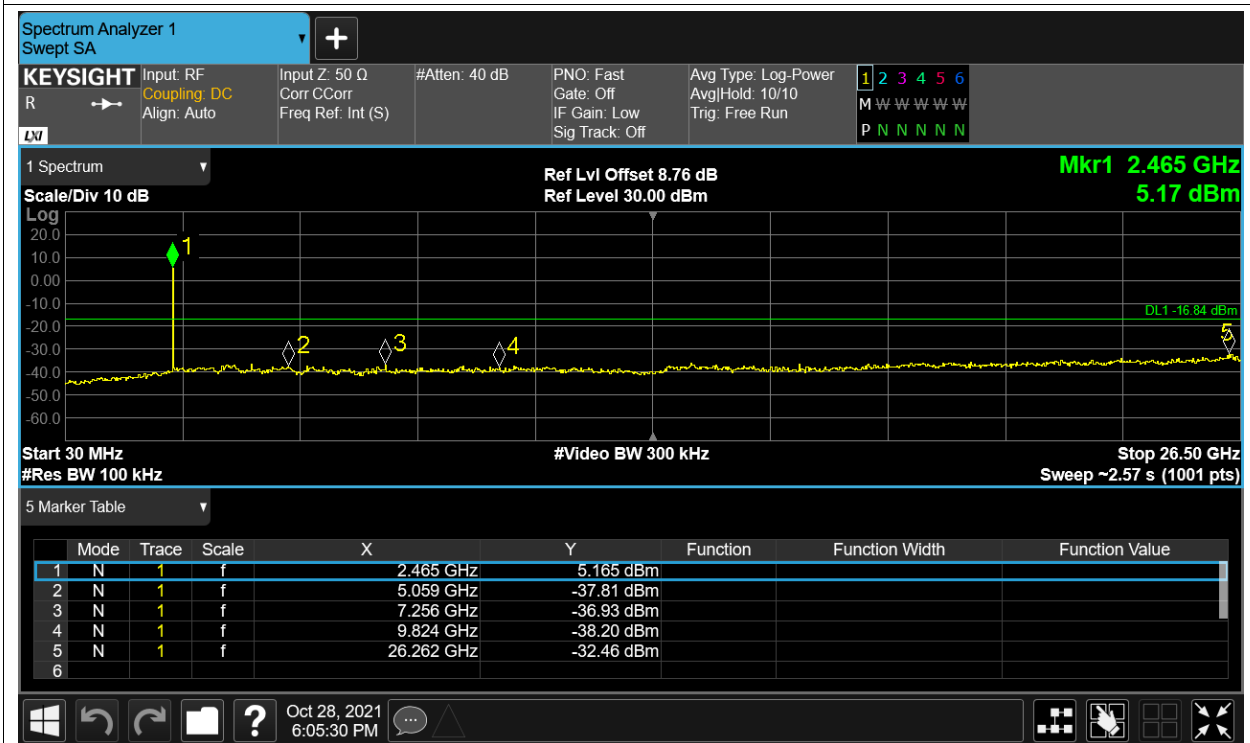

Tx. Spurious NVNT 2.4G-10M-16QAM 2439.5MHz Ant2 Ref

Tx. Spurious NVNT 2.4G-10M-16QAM 2439.5MHz Ant2 Emission

Tx. Spurious NVNT 2.4G-10M-16QAM 2471.5MHz Ant1 Ref

Tx. Spurious NVNT 2.4G-10M-16QAM 2471.5MHz Ant1 Emission

Tx. Spurious NVNT 2.4G-10M-16QAM 2471.5MHz Ant2 Ref

Tx. Spurious NVNT 2.4G-10M-16QAM 2471.5MHz Ant2 Emission

Tx. Spurious NVNT 2.4G-10M-QPSK 2407.5MHz Ant1 Ref

Tx. Spurious NVNT 2.4G-10M-QPSK 2407.5MHz Ant1 Emission