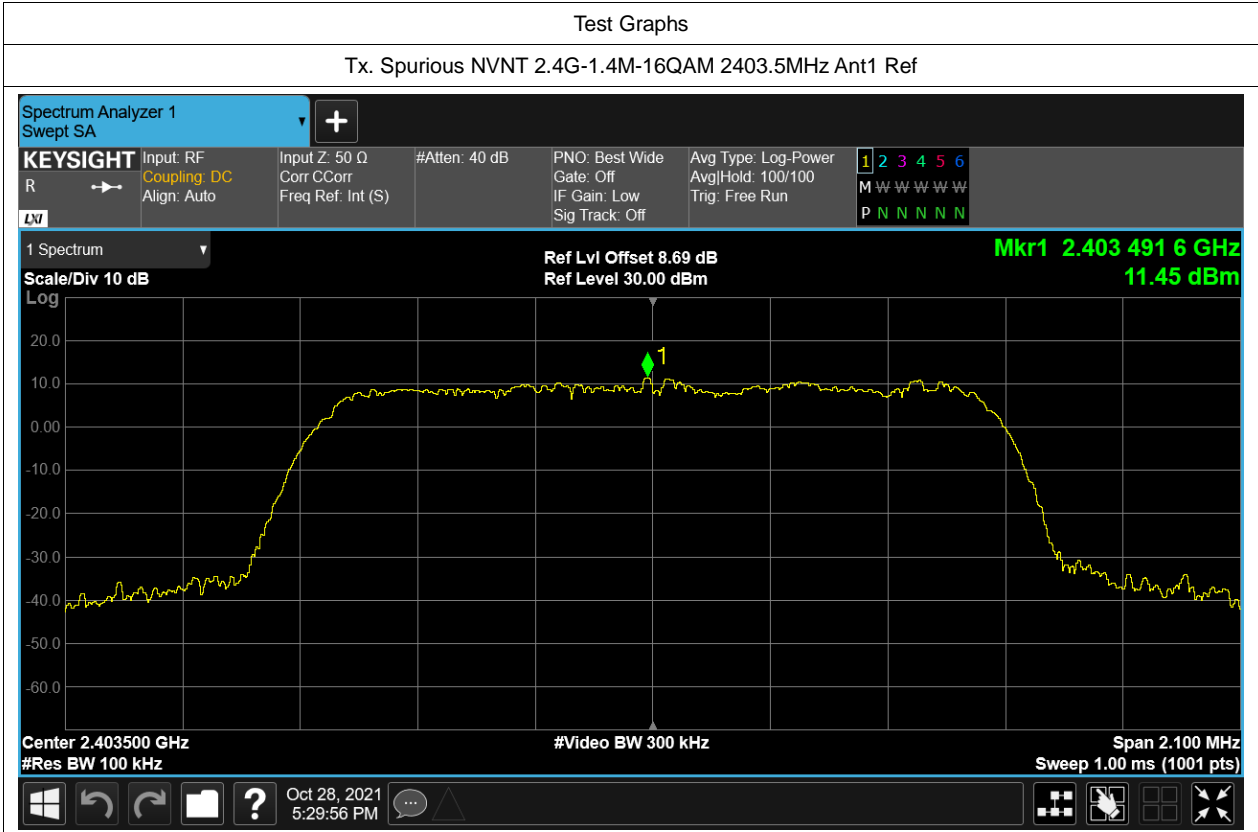

Tx. Spurious NVNT 2.4G-1.4M-16QAM 2403.5MHz Ant2 Ref