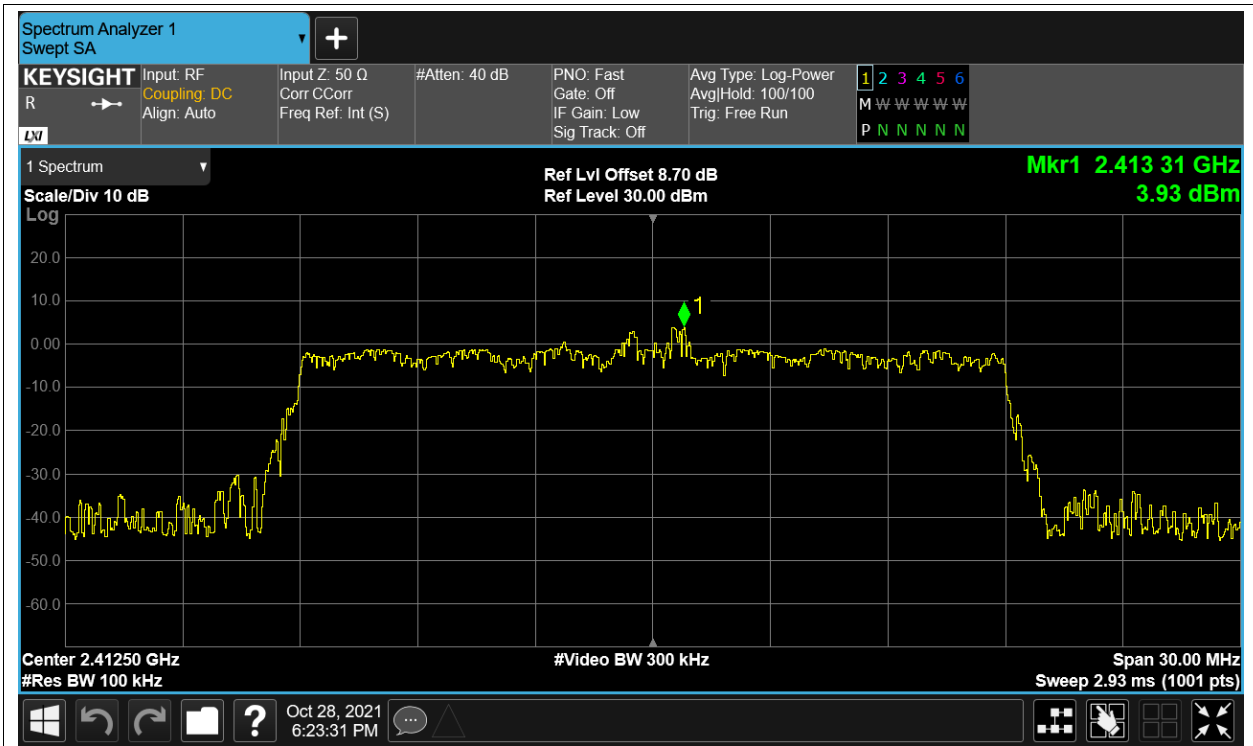

Tx. Spurious NVNT 2.4G-20M-16QAM 2412.5MHz Ant2 Ref

Tx. Spurious NVNT 2.4G-20M-16QAM 2412.5MHz Ant2 Emission

Tx. Spurious NVNT 2.4G-20M-16QAM 2437.5MHz Ant1 Ref

Tx. Spurious NVNT 2.4G-20M-16QAM 2437.5MHz Ant1 Emission

Tx. Spurious NVNT 2.4G-20M-16QAM 2437.5MHz Ant2 Ref

Tx. Spurious NVNT 2.4G-20M-16QAM 2437.5MHz Ant2 Emission

Tx. Spurious NVNT 2.4G-20M-16QAM 2462.5MHz Ant1 Ref

Tx. Spurious NVNT 2.4G-20M-16QAM 2462.5MHz Ant1 Emission

Tx. Spurious NVNT 2.4G-20M-16QAM 2462.5MHz Ant2 Ref

Tx. Spurious NVNT 2.4G-20M-16QAM 2462.5MHz Ant2 Emission

Tx. Spurious NVNT 2.4G-20M-QPSK 2412.5MHz Ant1 Ref

Tx. Spurious NVNT 2.4G-20M-QPSK 2412.5MHz Ant1 Emission

Tx. Spurious NVNT 2.4G-20M-QPSK 2412.5MHz Ant2 Ref

Tx. Spurious NVNT 2.4G-20M-QPSK 2412.5MHz Ant2 Emission

Tx. Spurious NVNT 2.4G-20M-QPSK 2437.5MHz Ant1 Ref

Tx. Spurious NVNT 2.4G-20M-QPSK 2437.5MHz Ant1 Emission