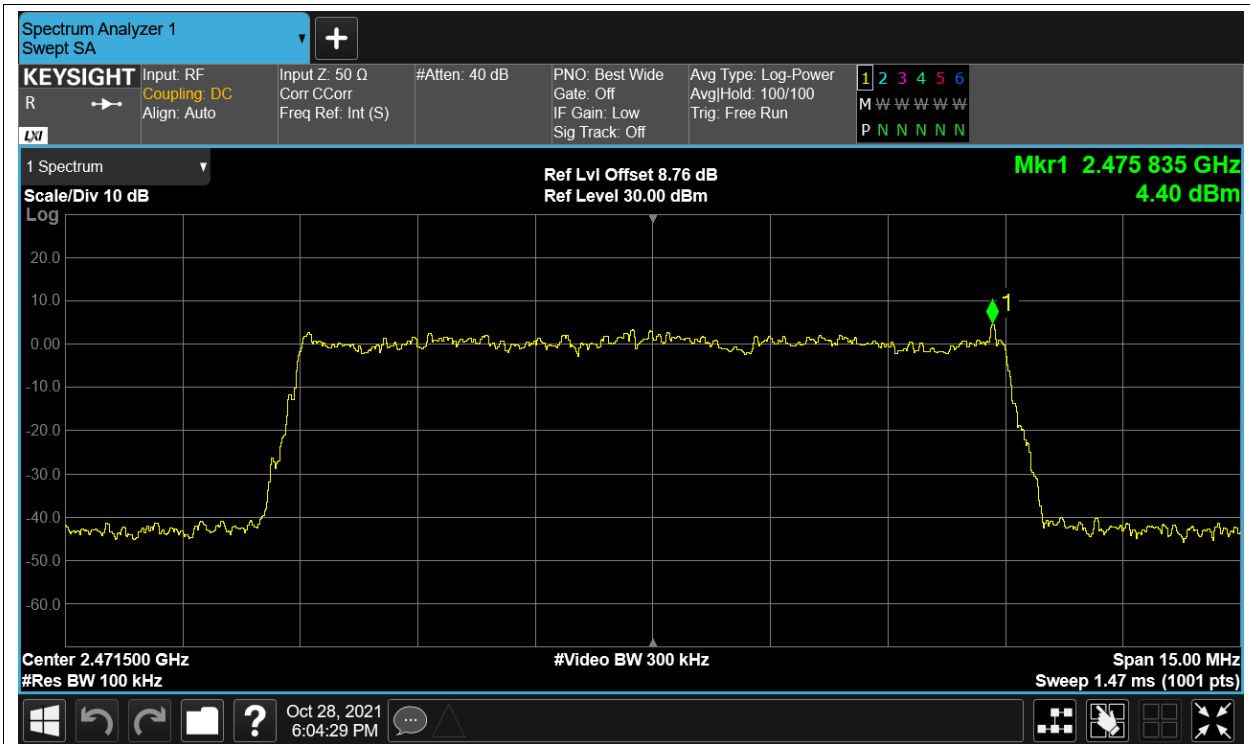

Tx. Spurious NVNT 2.4G-1.4M-QPSK 2475.5MHz Ant2 Ref

Tx. Spurious NVNT 2.4G-1.4M-QPSK 2475.5MHz Ant2 Emission

Tx. Spurious NVNT 2.4G-10M-16QAM 2407.5MHz Ant1 Ref

Tx. Spurious NVNT 2.4G-10M-16QAM 2407.5MHz Ant1 Emission

Tx. Spurious NVNT 2.4G-10M-16QAM 2407.5MHz Ant2 Ref

Tx. Spurious NVNT 2.4G-10M-16QAM 2407.5MHz Ant2 Emission

Tx. Spurious NVNT 2.4G-10M-16QAM 2439.5MHz Ant1 Ref

Tx. Spurious NVNT 2.4G-10M-16QAM 2439.5MHz Ant1 Emission

Tx. Spurious NVNT 2.4G-10M-16QAM 2439.5MHz Ant2 Ref

Tx. Spurious NVNT 2.4G-10M-16QAM 2439.5MHz Ant2 Emission

Tx. Spurious NVNT 2.4G-10M-16QAM 2471.5MHz Ant1 Ref

Tx. Spurious NVNT 2.4G-10M-16QAM 2471.5MHz Ant1 Emission

Tx. Spurious NVNT 2.4G-10M-16QAM 2471.5MHz Ant2 Ref

Tx. Spurious NVNT 2.4G-10M-16QAM 2471.5MHz Ant2 Emission

Tx. Spurious NVNT 2.4G-10M-QPSK 2407.5MHz Ant1 Ref

Tx. Spurious NVNT 2.4G-10M-QPSK 2407.5MHz Ant1 Emission