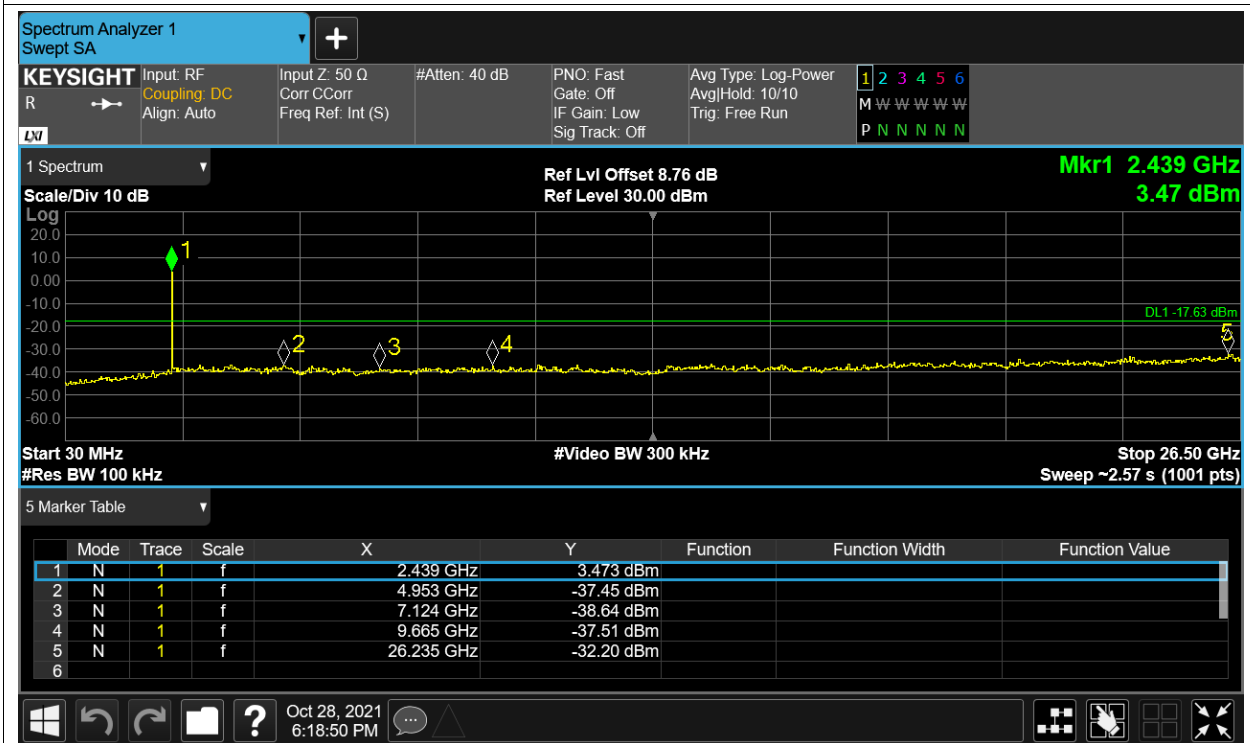

Tx. Spurious NVNT 2.4G-10M-16QAM 2407.5MHz Ant2 Ref

Tx. Spurious NVNT 2.4G-10M-16QAM 2407.5MHz Ant2 Emission

Tx. Spurious NVNT 2.4G-10M-16QAM 2439.5MHz Ant1 Ref

Tx. Spurious NVNT 2.4G-10M-16QAM 2439.5MHz Ant1 Emission

Tx. Spurious NVNT 2.4G-10M-16QAM 2439.5MHz Ant2 Ref

Tx. Spurious NVNT 2.4G-10M-16QAM 2439.5MHz Ant2 Emission

Tx. Spurious NVNT 2.4G-10M-16QAM 2471.5MHz Ant1 Ref

Tx. Spurious NVNT 2.4G-10M-16QAM 2471.5MHz Ant1 Emission