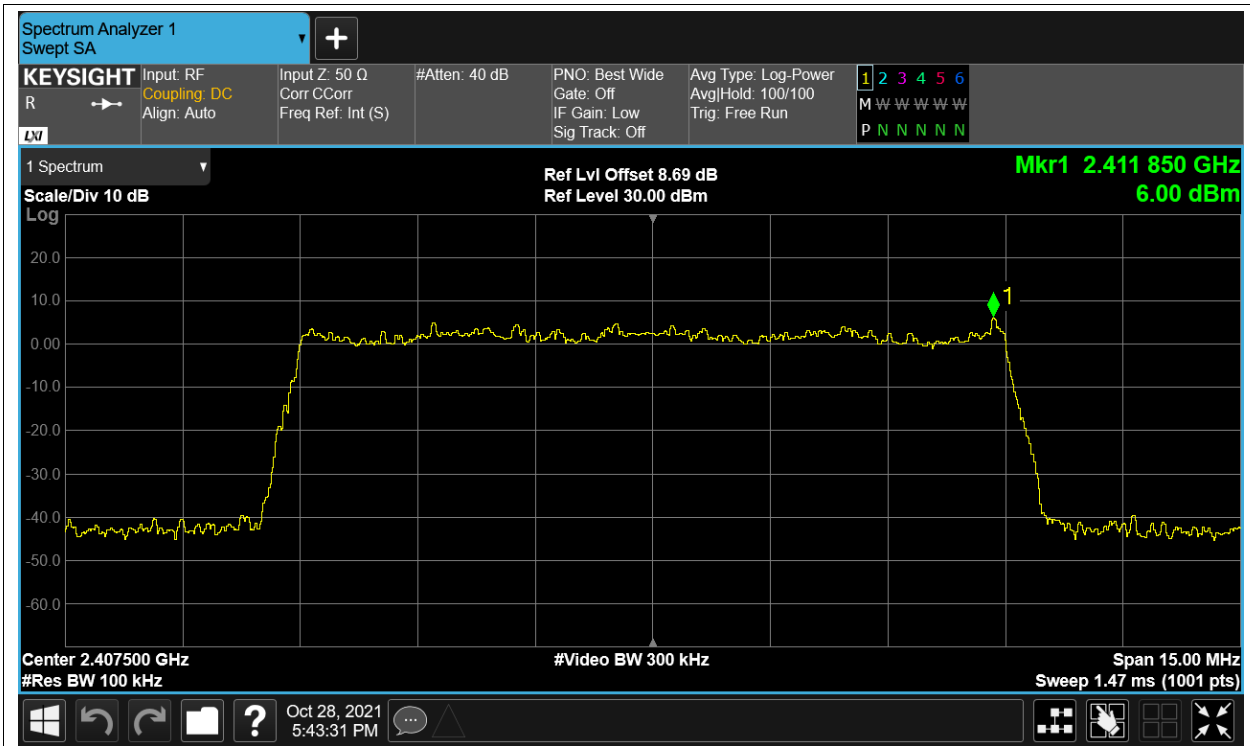

Tx. Spurious NVNT 2.4G-10M-16QAM 2439.5MHz Ant2 Ref

Tx. Spurious NVNT 2.4G-10M-16QAM 2439.5MHz Ant2 Emission

Tx. Spurious NVNT 2.4G-10M-16QAM 2471.5MHz Ant1 Ref

Tx. Spurious NVNT 2.4G-10M-16QAM 2471.5MHz Ant1 Emission

Tx. Spurious NVNT 2.4G-10M-16QAM 2471.5MHz Ant2 Ref

Tx. Spurious NVNT 2.4G-10M-16QAM 2471.5MHz Ant2 Emission

Tx. Spurious NVNT 2.4G-10M-QPSK 2407.5MHz Ant1 Ref

Tx. Spurious NVNT 2.4G-10M-QPSK 2407.5MHz Ant1 Emission

Tx. Spurious NVNT 2.4G-10M-QPSK 2407.5MHz Ant2 Ref

Tx. Spurious NVNT 2.4G-10M-QPSK 2407.5MHz Ant2 Emission

Tx. Spurious NVNT 2.4G-10M-QPSK 2439.5MHz Ant1 Ref

Tx. Spurious NVNT 2.4G-10M-QPSK 2439.5MHz Ant1 Emission