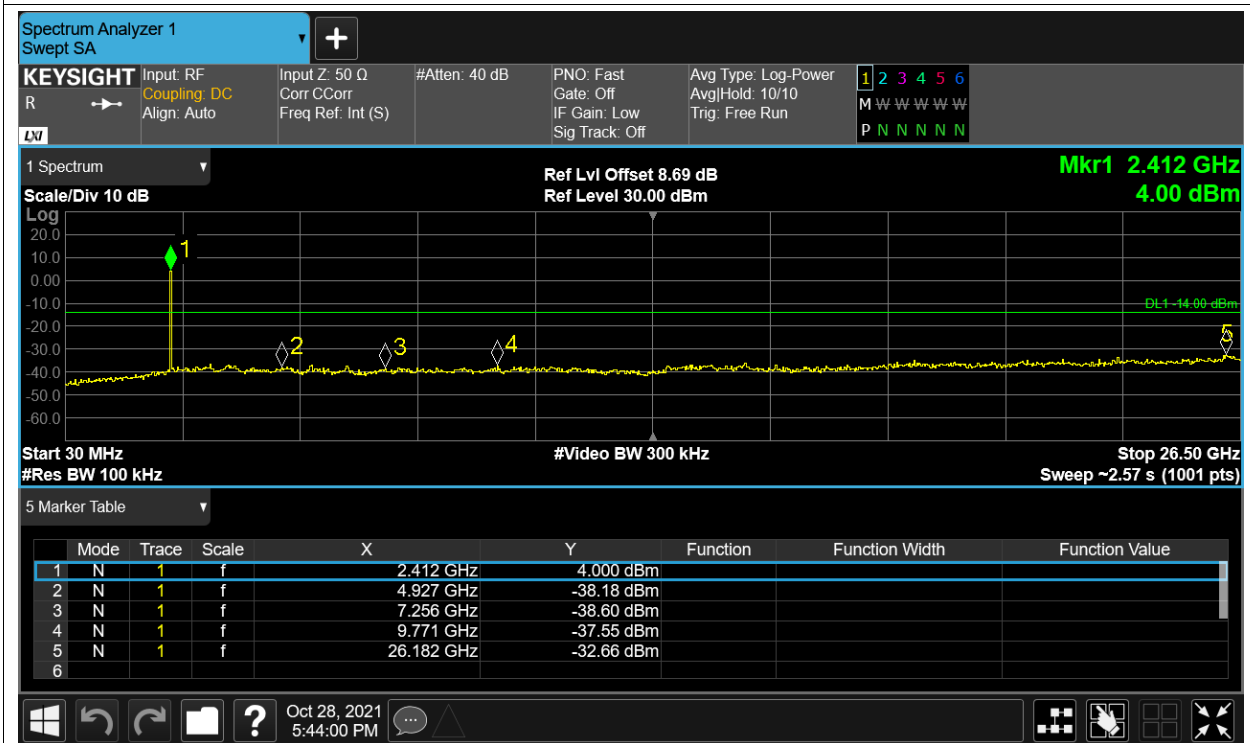

Tx. Spurious NVNT 2.4G-10M-16QAM 2471.5MHz Ant2 Ref

Tx. Spurious NVNT 2.4G-10M-16QAM 2471.5MHz Ant2 Emission

Tx. Spurious NVNT 2.4G-10M-QPSK 2407.5MHz Ant1 Ref

Tx. Spurious NVNT 2.4G-10M-QPSK 2407.5MHz Ant1 Emission

Tx. Spurious NVNT 2.4G-10M-QPSK 2407.5MHz Ant2 Ref

Tx. Spurious NVNT 2.4G-10M-QPSK 2407.5MHz Ant2 Emission

Tx. Spurious NVNT 2.4G-10M-QPSK 2439.5MHz Ant1 Ref

Tx. Spurious NVNT 2.4G-10M-QPSK 2439.5MHz Ant1 Emission