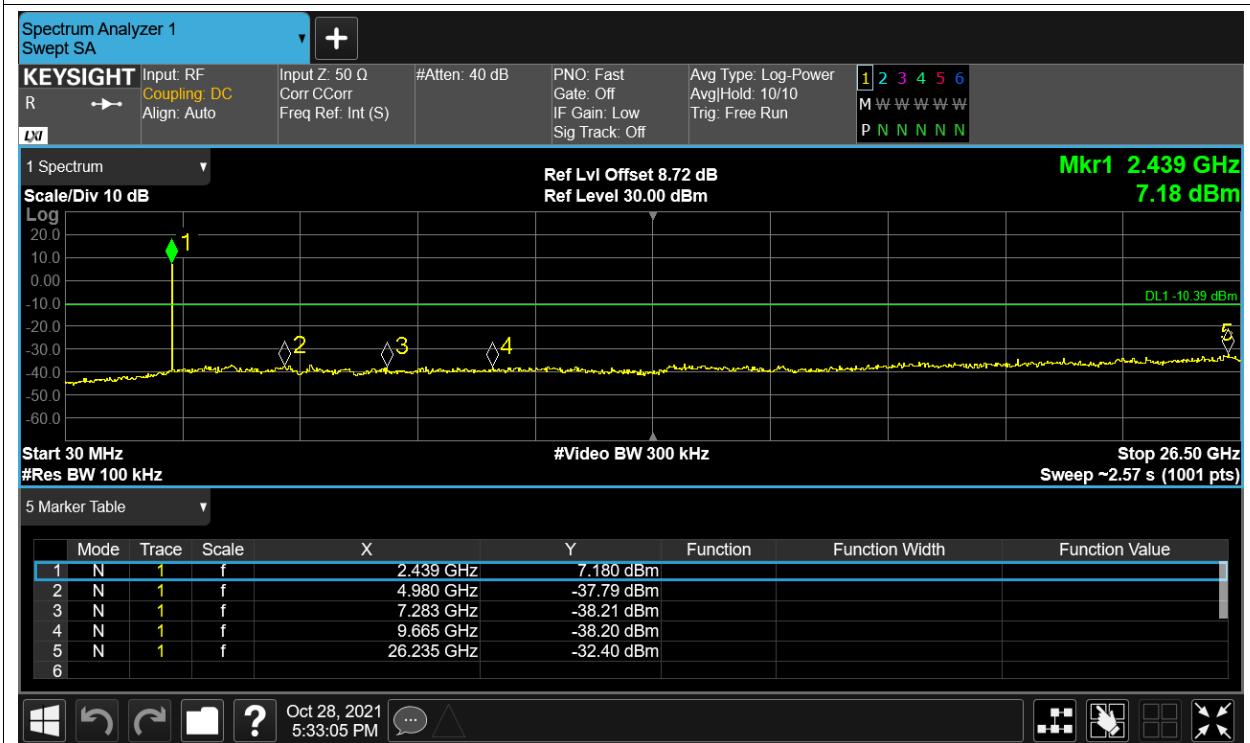

Tx. Spurious NVNT 2.4G-1.4M-16QAM 2403.5MHz Ant2 Ref

Tx. Spurious NVNT 2.4G-1.4M-16QAM 2403.5MHz Ant2 Emission

Tx. Spurious NVNT 2.4G-1.4M-16QAM 2439.5MHz Ant1 Ref

Tx. Spurious NVNT 2.4G-1.4M-16QAM 2439.5MHz Ant1 Emission