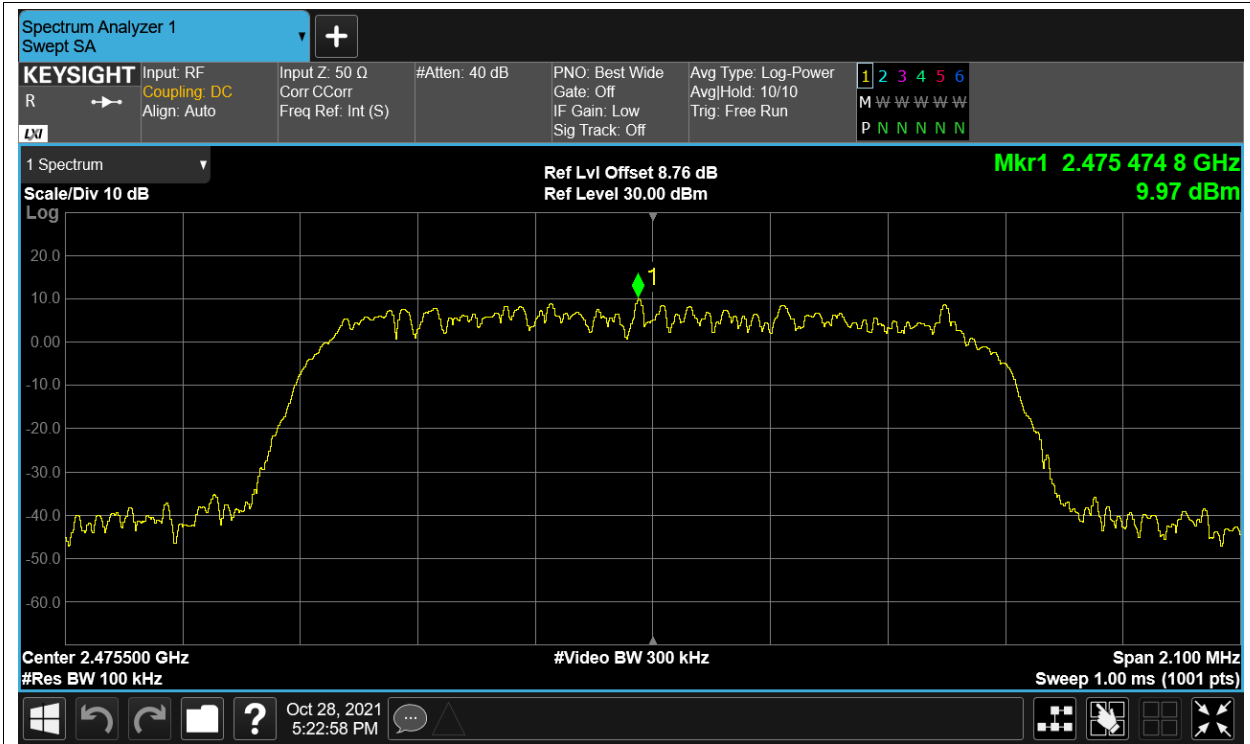

Tx. Spurious NVNT 2.4G-1.4M-QPSK 2403.5MHz Ant2 Ref

Tx. Spurious NVNT 2.4G-1.4M-QPSK 2403.5MHz Ant2 Emission

Tx. Spurious NVNT 2.4G-1.4M-QPSK 2439.5MHz Ant1 Ref

Tx. Spurious NVNT 2.4G-1.4M-QPSK 2439.5MHz Ant1 Emission

Tx. Spurious NVNT 2.4G-1.4M-QPSK 2439.5MHz Ant2 Ref

Tx. Spurious NVNT 2.4G-1.4M-QPSK 2439.5MHz Ant2 Emission

Tx. Spurious NVNT 2.4G-1.4M-QPSK 2475.5MHz Ant1 Ref

Tx. Spurious NVNT 2.4G-1.4M-QPSK 2475.5MHz Ant1 Emission

Tx. Spurious NVNT 2.4G-1.4M-QPSK 2475.5MHz Ant2 Ref

Tx. Spurious NVNT 2.4G-1.4M-QPSK 2475.5MHz Ant2 Emission

Tx. Spurious NVNT 2.4G-10M-16QAM 2407.5MHz Ant1 Ref

Tx. Spurious NVNT 2.4G-10M-16QAM 2407.5MHz Ant1 Emission