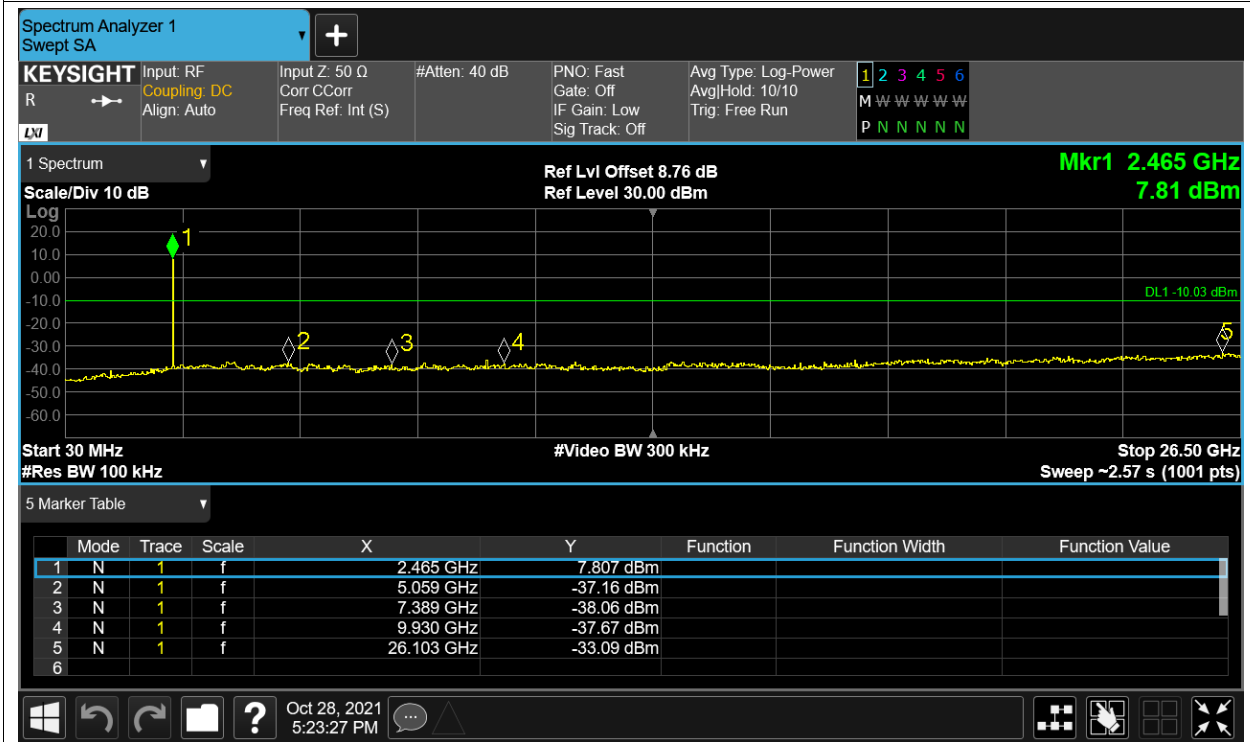

Tx. Spurious NVNT 2.4G-1.4M-QPSK 2439.5MHz Ant2 Ref

Tx. Spurious NVNT 2.4G-1.4M-QPSK 2439.5MHz Ant2 Emission

Tx. Spurious NVNT 2.4G-1.4M-QPSK 2475.5MHz Ant1 Ref

Tx. Spurious NVNT 2.4G-1.4M-QPSK 2475.5MHz Ant1 Emission

Tx. Spurious NVNT 2.4G-1.4M-QPSK 2475.5MHz Ant2 Ref

Tx. Spurious NVNT 2.4G-1.4M-QPSK 2475.5MHz Ant2 Emission

Tx. Spurious NVNT 2.4G-10M-16QAM 2407.5MHz Ant1 Ref

Tx. Spurious NVNT 2.4G-10M-16QAM 2407.5MHz Ant1 Emission