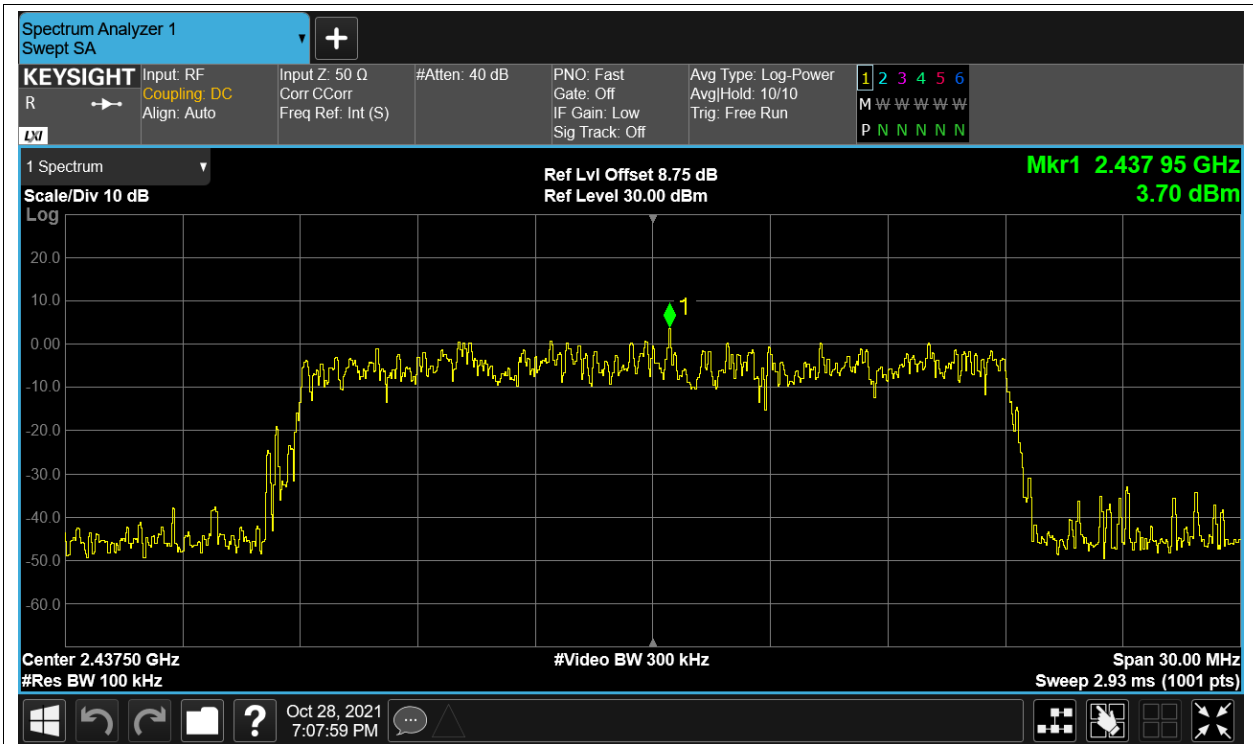

Tx. Spurious NVNT 2.4G-10M-QPSK 2471.5MHz Ant2 Ref

Tx. Spurious NVNT 2.4G-10M-QPSK 2471.5MHz Ant2 Emission

Tx. Spurious NVNT 2.4G-20M-16QAM 2412.5MHz Ant1 Ref

Tx. Spurious NVNT 2.4G-20M-16QAM 2412.5MHz Ant1 Emission

Tx. Spurious NVNT 2.4G-20M-16QAM 2412.5MHz Ant2 Ref

Tx. Spurious NVNT 2.4G-20M-16QAM 2412.5MHz Ant2 Emission

Tx. Spurious NVNT 2.4G-20M-16QAM 2437.5MHz Ant1 Ref

Tx. Spurious NVNT 2.4G-20M-16QAM 2437.5MHz Ant1 Emission

Tx. Spurious NVNT 2.4G-20M-16QAM 2437.5MHz Ant2 Ref

Tx. Spurious NVNT 2.4G-20M-16QAM 2437.5MHz Ant2 Emission

Tx. Spurious NVNT 2.4G-20M-16QAM 2462.5MHz Ant1 Ref

Tx. Spurious NVNT 2.4G-20M-16QAM 2462.5MHz Ant1 Emission

Tx. Spurious NVNT 2.4G-20M-16QAM 2462.5MHz Ant2 Ref

Tx. Spurious NVNT 2.4G-20M-16QAM 2462.5MHz Ant2 Emission

Tx. Spurious NVNT 2.4G-20M-QPSK 2412.5MHz Ant1 Ref

Tx. Spurious NVNT 2.4G-20M-QPSK 2412.5MHz Ant1 Emission