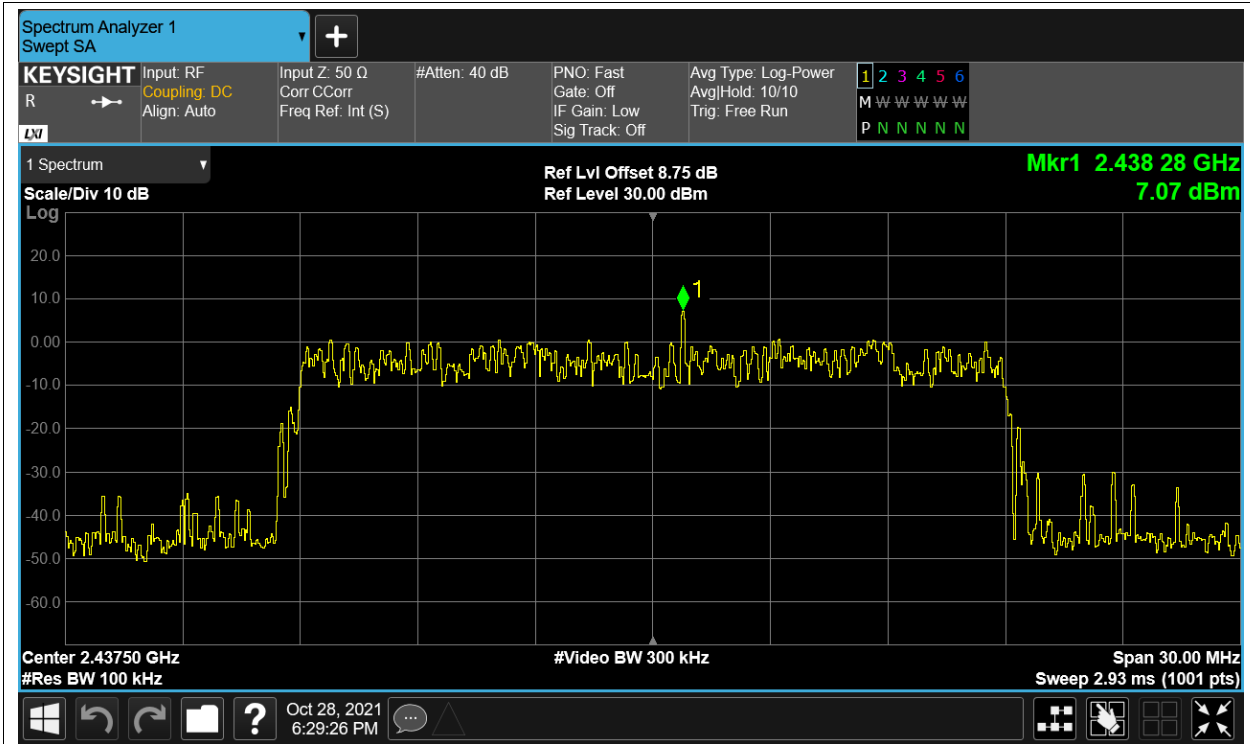

Tx. Spurious NVNT 2.4G-20M-16QAM 2462.5MHz Ant2 Ref

Tx. Spurious NVNT 2.4G-20M-16QAM 2462.5MHz Ant2 Emission

Tx. Spurious NVNT 2.4G-20M-QPSK 2412.5MHz Ant1 Ref

Tx. Spurious NVNT 2.4G-20M-QPSK 2412.5MHz Ant1 Emission

Tx. Spurious NVNT 2.4G-20M-QPSK 2412.5MHz Ant2 Ref

Tx. Spurious NVNT 2.4G-20M-QPSK 2412.5MHz Ant2 Emission

Tx. Spurious NVNT 2.4G-20M-QPSK 2437.5MHz Ant1 Ref

Tx. Spurious NVNT 2.4G-20M-QPSK 2437.5MHz Ant1 Emission

Tx. Spurious NVNT 2.4G-20M-QPSK 2437.5MHz Ant2 Ref

Tx. Spurious NVNT 2.4G-20M-QPSK 2437.5MHz Ant2 Emission

Tx. Spurious NVNT 2.4G-20M-QPSK 2462.5MHz Ant1 Ref

Tx. Spurious NVNT 2.4G-20M-QPSK 2462.5MHz Ant1 Emission

Tx. Spurious NVNT 2.4G-20M-QPSK 2462.5MHz Ant2 Ref

Tx. Spurious NVNT 2.4G-20M-QPSK 2462.5MHz Ant2 Emission