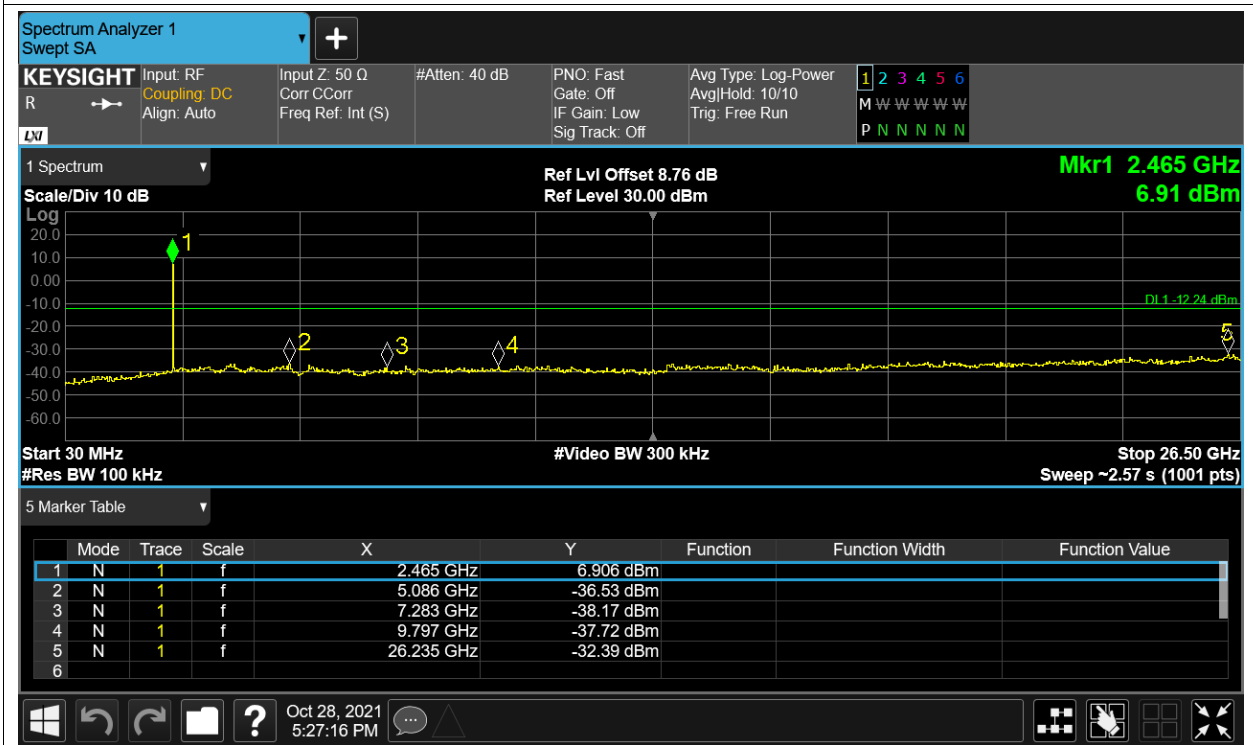

Tx. Spurious NVNT 2.4G-1.4M-16QAM 2439.5MHz Ant2 Ref

Tx. Spurious NVNT 2.4G-1.4M-16QAM 2439.5MHz Ant2 Emission

Tx. Spurious NVNT 2.4G-1.4M-16QAM 2475.5MHz Ant1 Ref

Tx. Spurious NVNT 2.4G-1.4M-16QAM 2475.5MHz Ant1 Emission

Tx. Spurious NVNT 2.4G-1.4M-16QAM 2475.5MHz Ant2 Ref

Tx. Spurious NVNT 2.4G-1.4M-16QAM 2475.5MHz Ant2 Emission

Tx. Spurious NVNT 2.4G-1.4M-QPSK 2403.5MHz Ant1 Ref

Tx. Spurious NVNT 2.4G-1.4M-QPSK 2403.5MHz Ant1 Emission