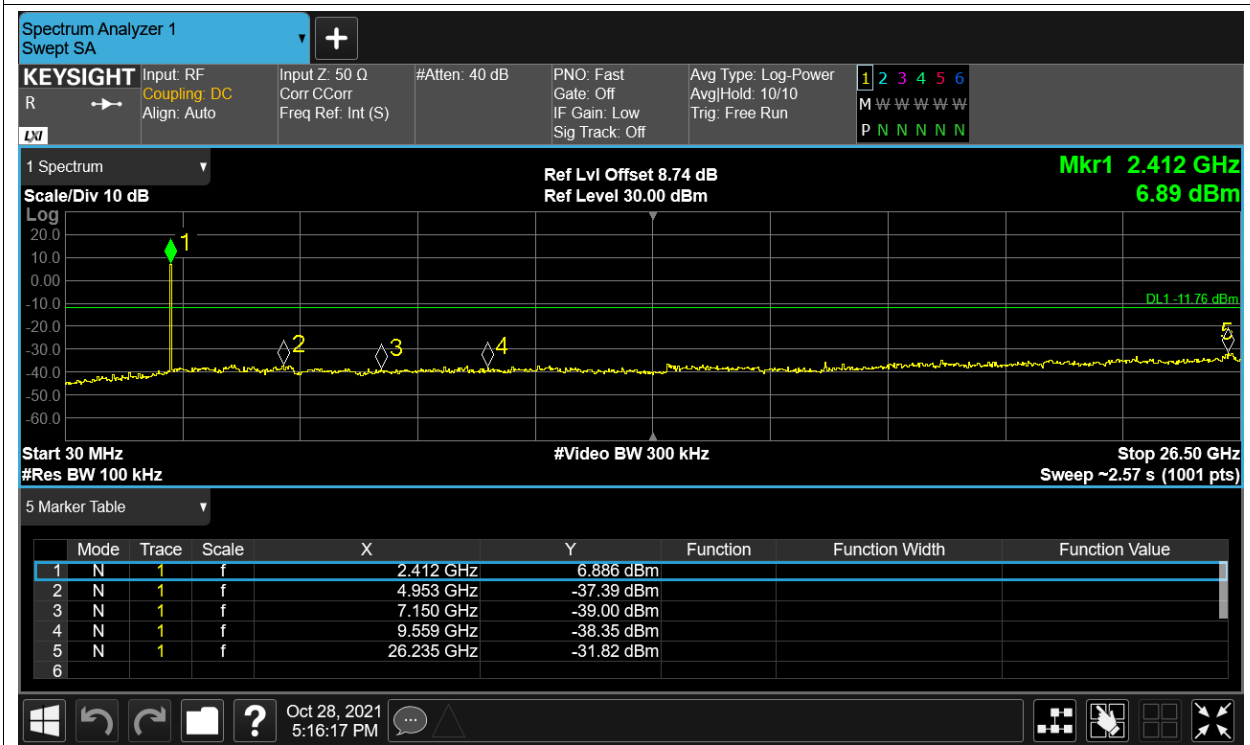

Tx. Spurious NVNT 2.4G-1.4M-16QAM 2475.5MHz Ant2 Ref

Tx. Spurious NVNT 2.4G-1.4M-16QAM 2475.5MHz Ant2 Emission

Tx. Spurious NVNT 2.4G-1.4M-QPSK 2403.5MHz Ant1 Ref

Tx. Spurious NVNT 2.4G-1.4M-QPSK 2403.5MHz Ant1 Emission

Tx. Spurious NVNT 2.4G-1.4M-QPSK 2403.5MHz Ant2 Ref

Tx. Spurious NVNT 2.4G-1.4M-QPSK 2403.5MHz Ant2 Emission

Tx. Spurious NVNT 2.4G-1.4M-QPSK 2439.5MHz Ant1 Ref

Tx. Spurious NVNT 2.4G-1.4M-QPSK 2439.5MHz Ant1 Emission