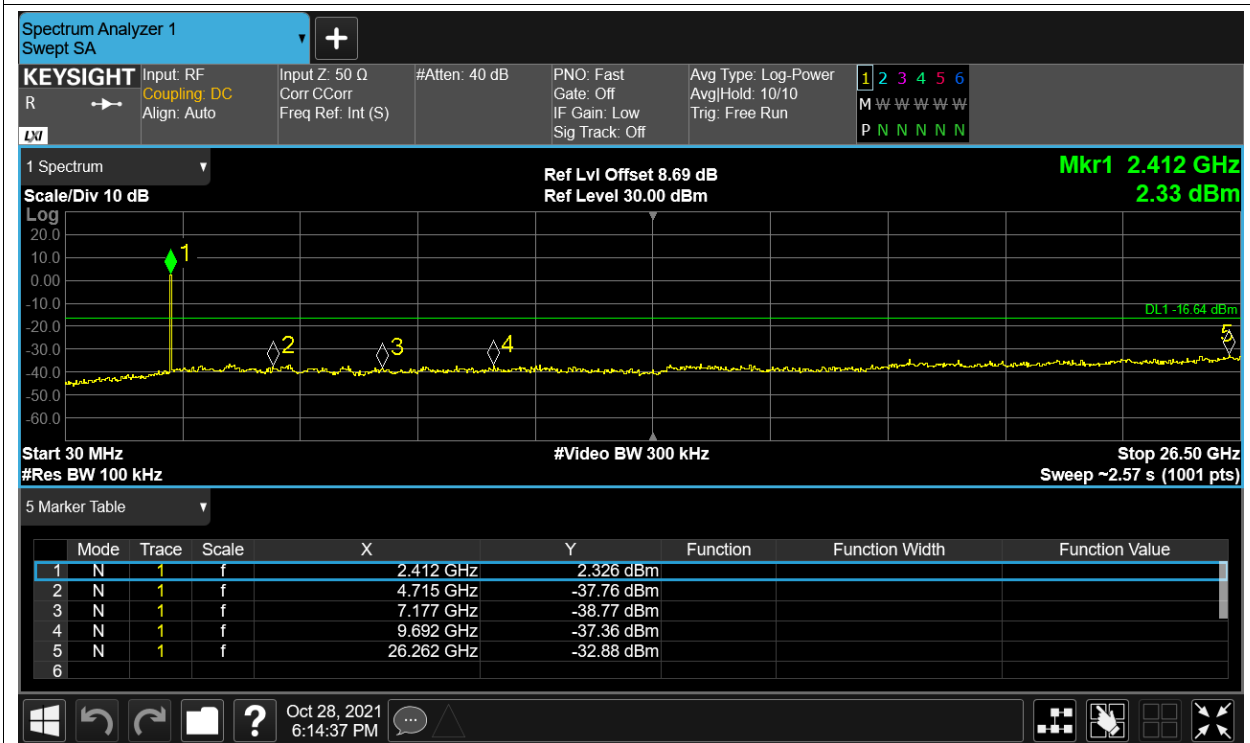

Tx. Spurious NVNT 2.4G-1.4M-QPSK 2475.5MHz Ant2 Ref

Tx. Spurious NVNT 2.4G-1.4M-QPSK 2475.5MHz Ant2 Emission

Tx. Spurious NVNT 2.4G-10M-16QAM 2407.5MHz Ant1 Ref

Tx. Spurious NVNT 2.4G-10M-16QAM 2407.5MHz Ant1 Emission

Tx. Spurious NVNT 2.4G-10M-16QAM 2407.5MHz Ant2 Ref

Tx. Spurious NVNT 2.4G-10M-16QAM 2407.5MHz Ant2 Emission

Tx. Spurious NVNT 2.4G-10M-16QAM 2439.5MHz Ant1 Ref

Tx. Spurious NVNT 2.4G-10M-16QAM 2439.5MHz Ant1 Emission