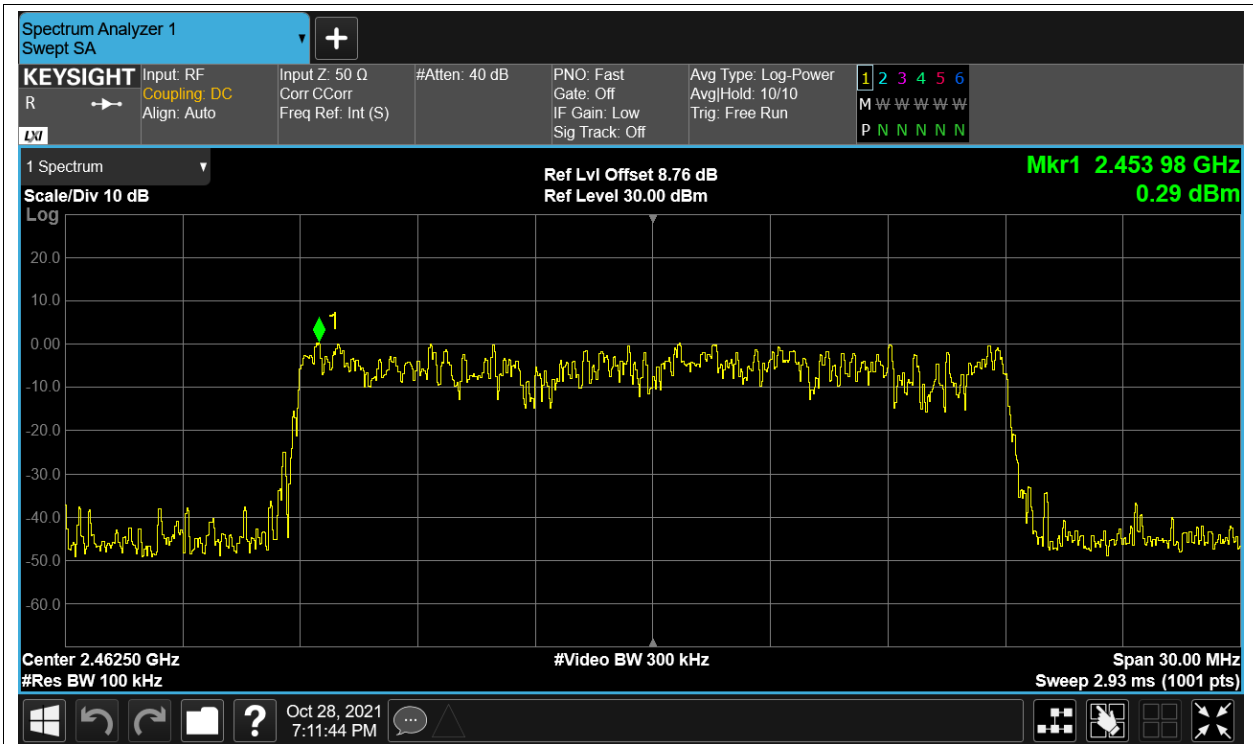

Tx. Spurious NVNT 2.4G-20M-16QAM 2412.5MHz Ant2 Ref

Tx. Spurious NVNT 2.4G-20M-16QAM 2412.5MHz Ant2 Emission

Tx. Spurious NVNT 2.4G-20M-16QAM 2437.5MHz Ant1 Ref

Tx. Spurious NVNT 2.4G-20M-16QAM 2437.5MHz Ant1 Emission

Tx. Spurious NVNT 2.4G-20M-16QAM 2437.5MHz Ant2 Ref

Tx. Spurious NVNT 2.4G-20M-16QAM 2437.5MHz Ant2 Emission

Tx. Spurious NVNT 2.4G-20M-16QAM 2462.5MHz Ant1 Ref

Tx. Spurious NVNT 2.4G-20M-16QAM 2462.5MHz Ant1 Emission

Tx. Spurious NVNT 2.4G-20M-16QAM 2462.5MHz Ant2 Ref

Tx. Spurious NVNT 2.4G-20M-16QAM 2462.5MHz Ant2 Emission

Tx. Spurious NVNT 2.4G-20M-QPSK 2412.5MHz Ant1 Ref

Tx. Spurious NVNT 2.4G-20M-QPSK 2412.5MHz Ant1 Emission