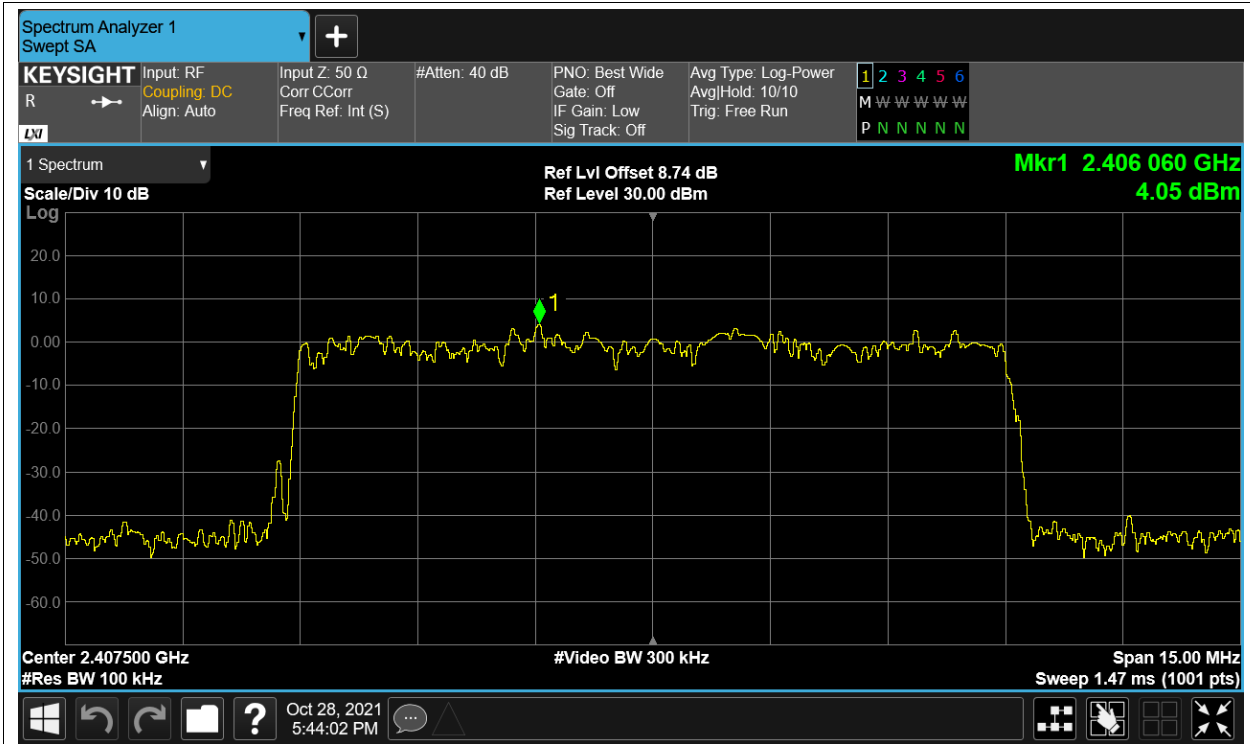

Tx. Spurious NVNT 2.4G-10M-16QAM 2439.5MHz Ant2 Ref

Tx. Spurious NVNT 2.4G-10M-16QAM 2439.5MHz Ant2 Emission

Tx. Spurious NVNT 2.4G-10M-16QAM 2471.5MHz Ant1 Ref

Tx. Spurious NVNT 2.4G-10M-16QAM 2471.5MHz Ant1 Emission

Tx. Spurious NVNT 2.4G-10M-16QAM 2471.5MHz Ant2 Ref

Tx. Spurious NVNT 2.4G-10M-16QAM 2471.5MHz Ant2 Emission

Tx. Spurious NVNT 2.4G-10M-QPSK 2407.5MHz Ant1 Ref

Tx. Spurious NVNT 2.4G-10M-QPSK 2407.5MHz Ant1 Emission

Tx. Spurious NVNT 2.4G-10M-QPSK 2407.5MHz Ant2 Ref

Tx. Spurious NVNT 2.4G-10M-QPSK 2407.5MHz Ant2 Emission

Tx. Spurious NVNT 2.4G-10M-QPSK 2439.5MHz Ant1 Ref

Tx. Spurious NVNT 2.4G-10M-QPSK 2439.5MHz Ant1 Emission