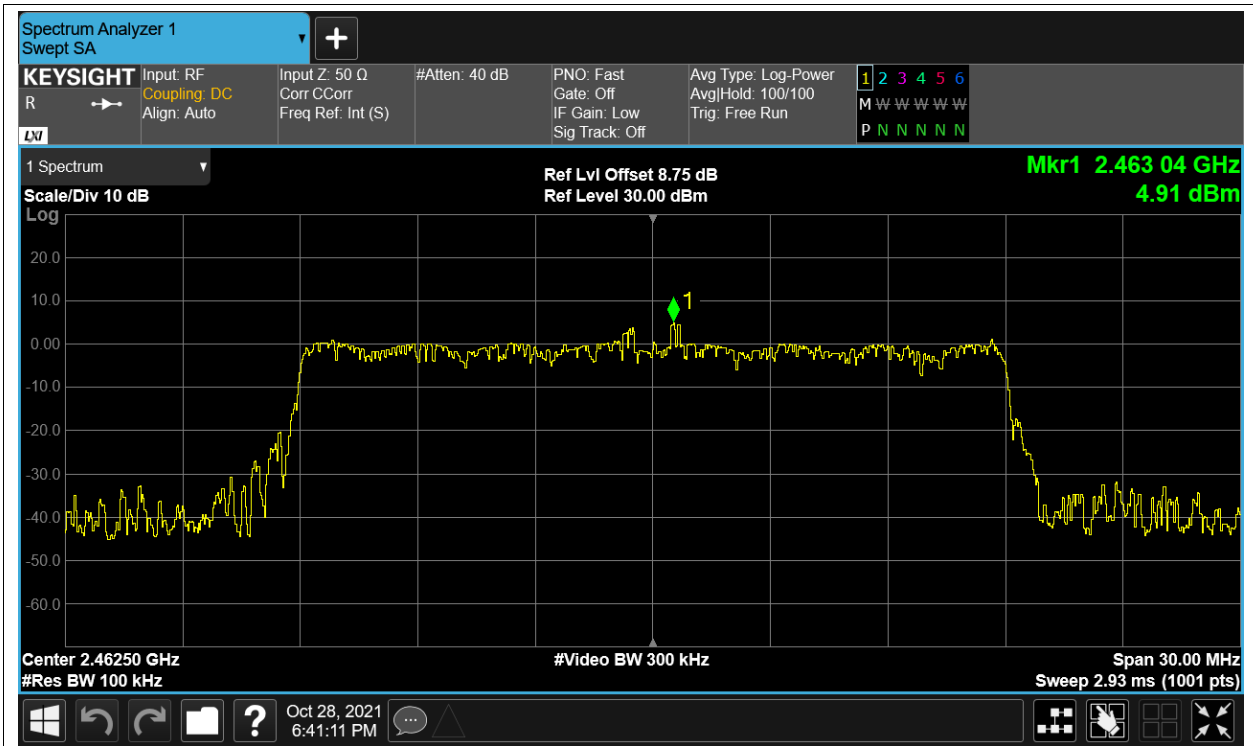

Tx. Spurious NVNT 2.4G-20M-16QAM 2462.5MHz Ant2 Ref

Tx. Spurious NVNT 2.4G-20M-16QAM 2462.5MHz Ant2 Emission

Tx. Spurious NVNT 2.4G-20M-QPSK 2412.5MHz Ant1 Ref

Tx. Spurious NVNT 2.4G-20M-QPSK 2412.5MHz Ant1 Emission

Tx. Spurious NVNT 2.4G-20M-QPSK 2412.5MHz Ant2 Ref

Tx. Spurious NVNT 2.4G-20M-QPSK 2412.5MHz Ant2 Emission

Tx. Spurious NVNT 2.4G-20M-QPSK 2437.5MHz Ant1 Ref

Tx. Spurious NVNT 2.4G-20M-QPSK 2437.5MHz Ant1 Emission

Tx. Spurious NVNT 2.4G-20M-QPSK 2437.5MHz Ant2 Ref

Tx. Spurious NVNT 2.4G-20M-QPSK 2437.5MHz Ant2 Emission

Tx. Spurious NVNT 2.4G-20M-QPSK 2462.5MHz Ant1 Ref

Tx. Spurious NVNT 2.4G-20M-QPSK 2462.5MHz Ant1 Emission

Tx. Spurious NVNT 2.4G-20M-QPSK 2462.5MHz Ant2 Ref

Tx. Spurious NVNT 2.4G-20M-QPSK 2462.5MHz Ant2 Emission