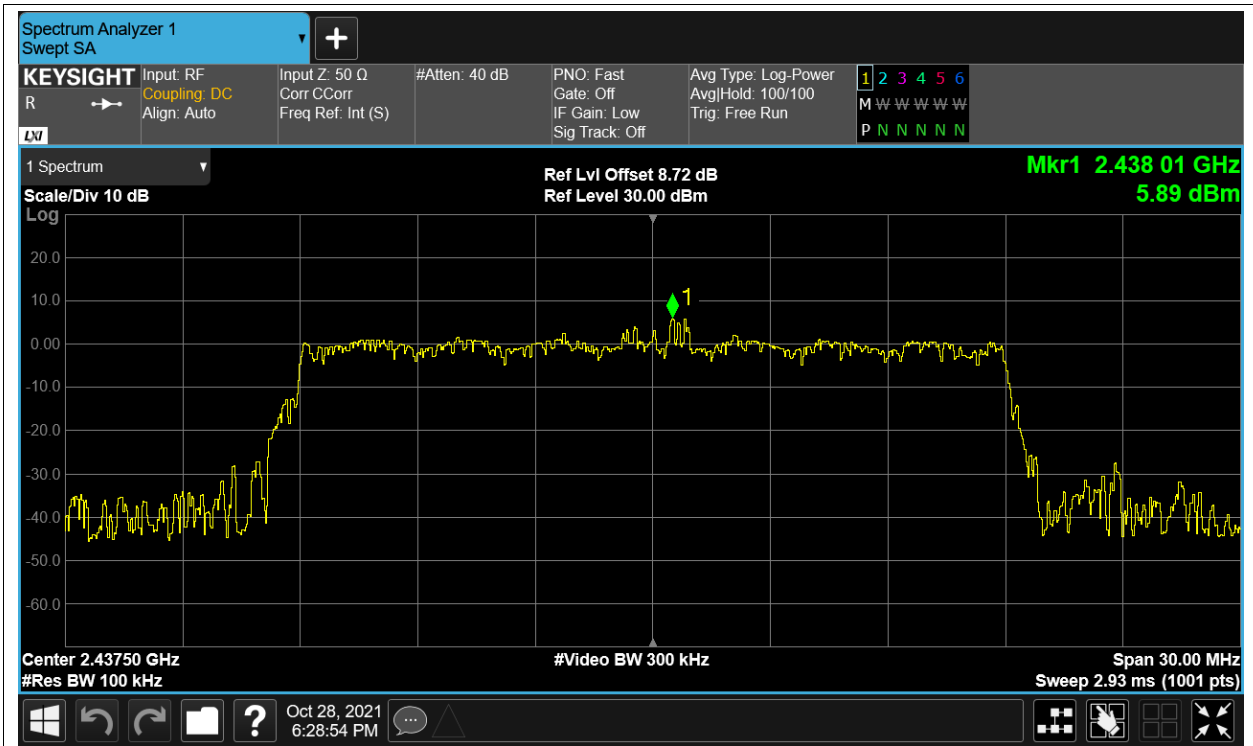

Tx. Spurious NVNT 2.4G-20M-16QAM 2437.5MHz Ant2 Ref

Tx. Spurious NVNT 2.4G-20M-16QAM 2437.5MHz Ant2 Emission

Tx. Spurious NVNT 2.4G-20M-16QAM 2462.5MHz Ant1 Ref

Tx. Spurious NVNT 2.4G-20M-16QAM 2462.5MHz Ant1 Emission

Tx. Spurious NVNT 2.4G-20M-16QAM 2462.5MHz Ant2 Ref

Tx. Spurious NVNT 2.4G-20M-16QAM 2462.5MHz Ant2 Emission

Tx. Spurious NVNT 2.4G-20M-QPSK 2412.5MHz Ant1 Ref

Tx. Spurious NVNT 2.4G-20M-QPSK 2412.5MHz Ant1 Emission

Tx. Spurious NVNT 2.4G-20M-QPSK 2412.5MHz Ant2 Ref

Tx. Spurious NVNT 2.4G-20M-QPSK 2412.5MHz Ant2 Emission

Tx. Spurious NVNT 2.4G-20M-QPSK 2437.5MHz Ant1 Ref

Tx. Spurious NVNT 2.4G-20M-QPSK 2437.5MHz Ant1 Emission

Tx. Spurious NVNT 2.4G-20M-QPSK 2437.5MHz Ant2 Ref

Tx. Spurious NVNT 2.4G-20M-QPSK 2437.5MHz Ant2 Emission

Tx. Spurious NVNT 2.4G-20M-QPSK 2462.5MHz Ant1 Ref

Tx. Spurious NVNT 2.4G-20M-QPSK 2462.5MHz Ant1 Emission