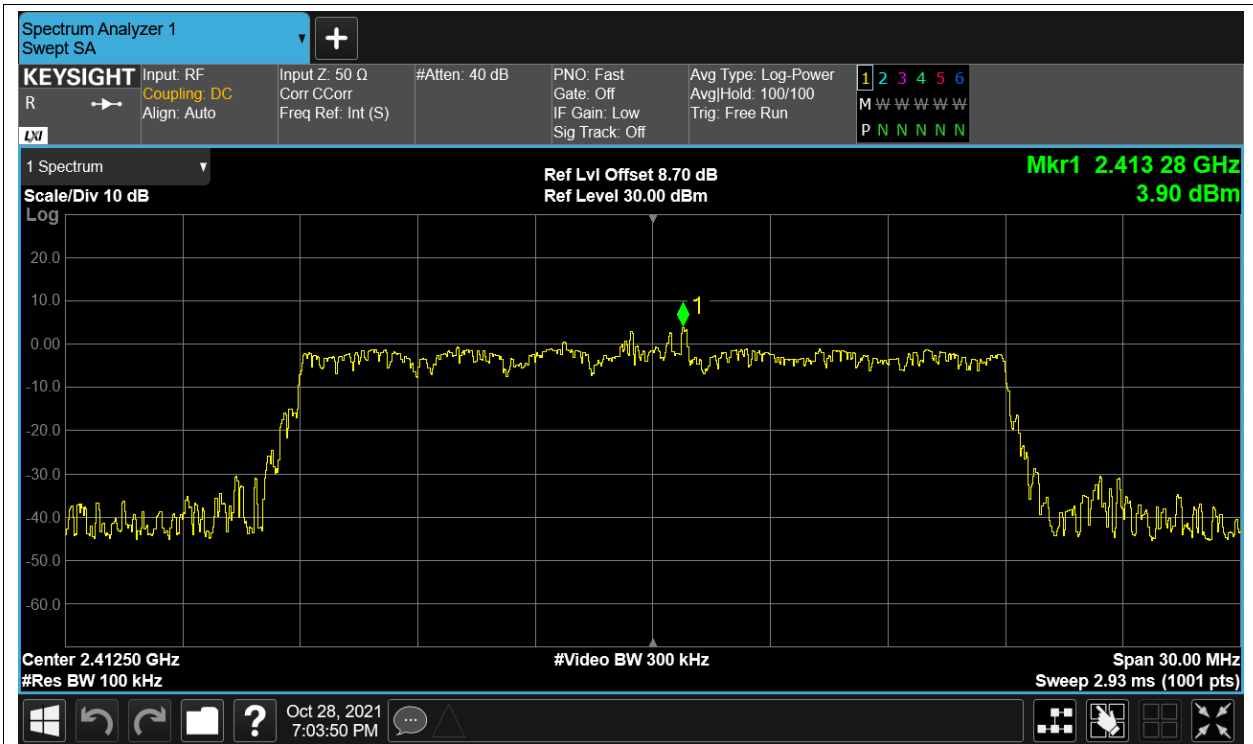

Tx. Spurious NVNT 2.4G-10M-QPSK 2407.5MHz Ant2 Ref

Tx. Spurious NVNT 2.4G-10M-QPSK 2407.5MHz Ant2 Emission

Tx. Spurious NVNT 2.4G-10M-QPSK 2439.5MHz Ant1 Ref

Tx. Spurious NVNT 2.4G-10M-QPSK 2439.5MHz Ant1 Emission

Tx. Spurious NVNT 2.4G-10M-QPSK 2439.5MHz Ant2 Ref

Tx. Spurious NVNT 2.4G-10M-QPSK 2439.5MHz Ant2 Emission

Tx. Spurious NVNT 2.4G-10M-QPSK 2471.5MHz Ant1 Ref

Tx. Spurious NVNT 2.4G-10M-QPSK 2471.5MHz Ant1 Emission

Tx. Spurious NVNT 2.4G-10M-QPSK 2471.5MHz Ant2 Ref

Tx. Spurious NVNT 2.4G-10M-QPSK 2471.5MHz Ant2 Emission

Tx. Spurious NVNT 2.4G-20M-16QAM 2412.5MHz Ant1 Ref

Tx. Spurious NVNT 2.4G-20M-16QAM 2412.5MHz Ant1 Emission

Tx. Spurious NVNT 2.4G-20M-16QAM 2412.5MHz Ant2 Ref

Tx. Spurious NVNT 2.4G-20M-16QAM 2412.5MHz Ant2 Emission

Tx. Spurious NVNT 2.4G-20M-16QAM 2437.5MHz Ant1 Ref

Tx. Spurious NVNT 2.4G-20M-16QAM 2437.5MHz Ant1 Emission