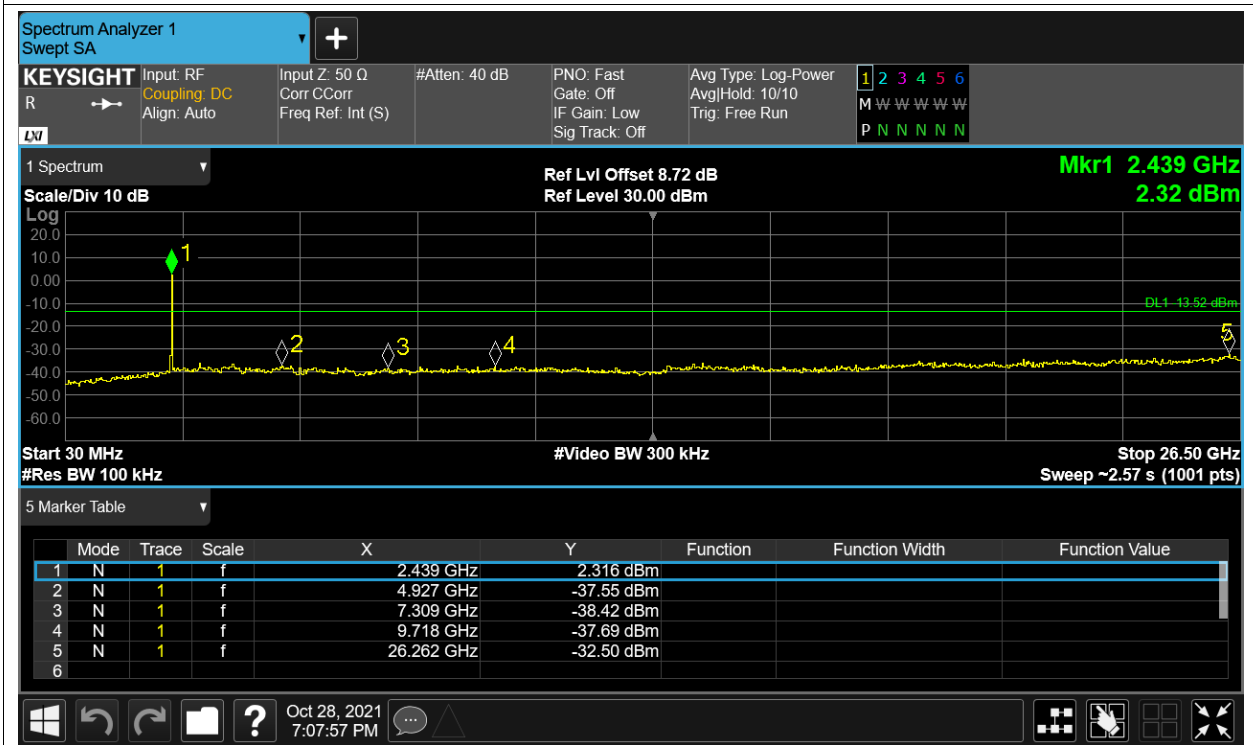

Tx. Spurious NVNT 2.4G-10M-QPSK 2471.5MHz Ant2 Ref

Tx. Spurious NVNT 2.4G-10M-QPSK 2471.5MHz Ant2 Emission

Tx. Spurious NVNT 2.4G-20M-16QAM 2412.5MHz Ant1 Ref

Tx. Spurious NVNT 2.4G-20M-16QAM 2412.5MHz Ant1 Emission

Tx. Spurious NVNT 2.4G-20M-16QAM 2412.5MHz Ant2 Ref

Tx. Spurious NVNT 2.4G-20M-16QAM 2412.5MHz Ant2 Emission

Tx. Spurious NVNT 2.4G-20M-16QAM 2437.5MHz Ant1 Ref

Tx. Spurious NVNT 2.4G-20M-16QAM 2437.5MHz Ant1 Emission

Tx. Spurious NVNT 2.4G-20M-16QAM 2437.5MHz Ant2 Ref

Tx. Spurious NVNT 2.4G-20M-16QAM 2437.5MHz Ant2 Emission

Tx. Spurious NVNT 2.4G-20M-16QAM 2462.5MHz Ant1 Ref

Tx. Spurious NVNT 2.4G-20M-16QAM 2462.5MHz Ant1 Emission

Tx. Spurious NVNT 2.4G-20M-16QAM 2462.5MHz Ant2 Ref

Tx. Spurious NVNT 2.4G-20M-16QAM 2462.5MHz Ant2 Emission

Tx. Spurious NVNT 2.4G-20M-QPSK 2412.5MHz Ant1 Ref

Tx. Spurious NVNT 2.4G-20M-QPSK 2412.5MHz Ant1 Emission