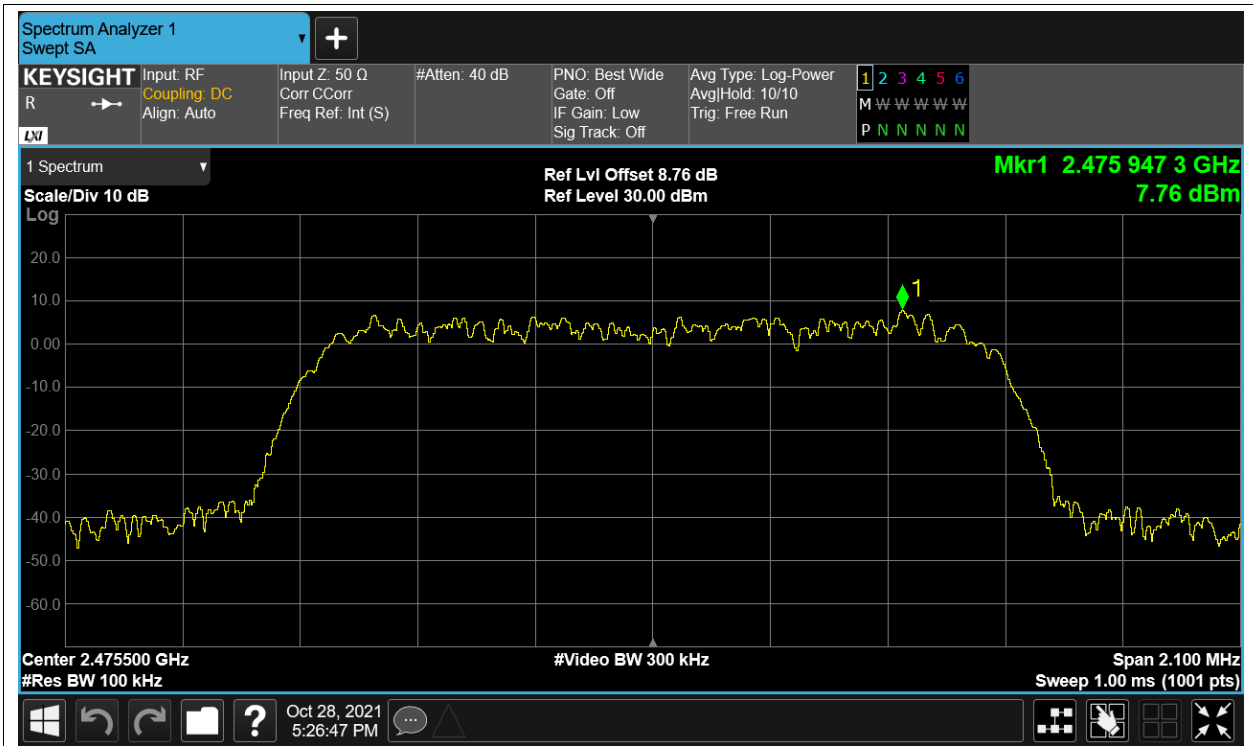

Tx. Spurious NVNT 2.4G-1.4M-16QAM 2439.5MHz Ant2 Ref

Tx. Spurious NVNT 2.4G-1.4M-16QAM 2439.5MHz Ant2 Emission

Tx. Spurious NVNT 2.4G-1.4M-16QAM 2475.5MHz Ant1 Ref

Tx. Spurious NVNT 2.4G-1.4M-16QAM 2475.5MHz Ant1 Emission

Tx. Spurious NVNT 2.4G-1.4M-16QAM 2475.5MHz Ant2 Ref

Tx. Spurious NVNT 2.4G-1.4M-16QAM 2475.5MHz Ant2 Emission

Tx. Spurious NVNT 2.4G-1.4M-QPSK 2403.5MHz Ant1 Ref

Tx. Spurious NVNT 2.4G-1.4M-QPSK 2403.5MHz Ant1 Emission