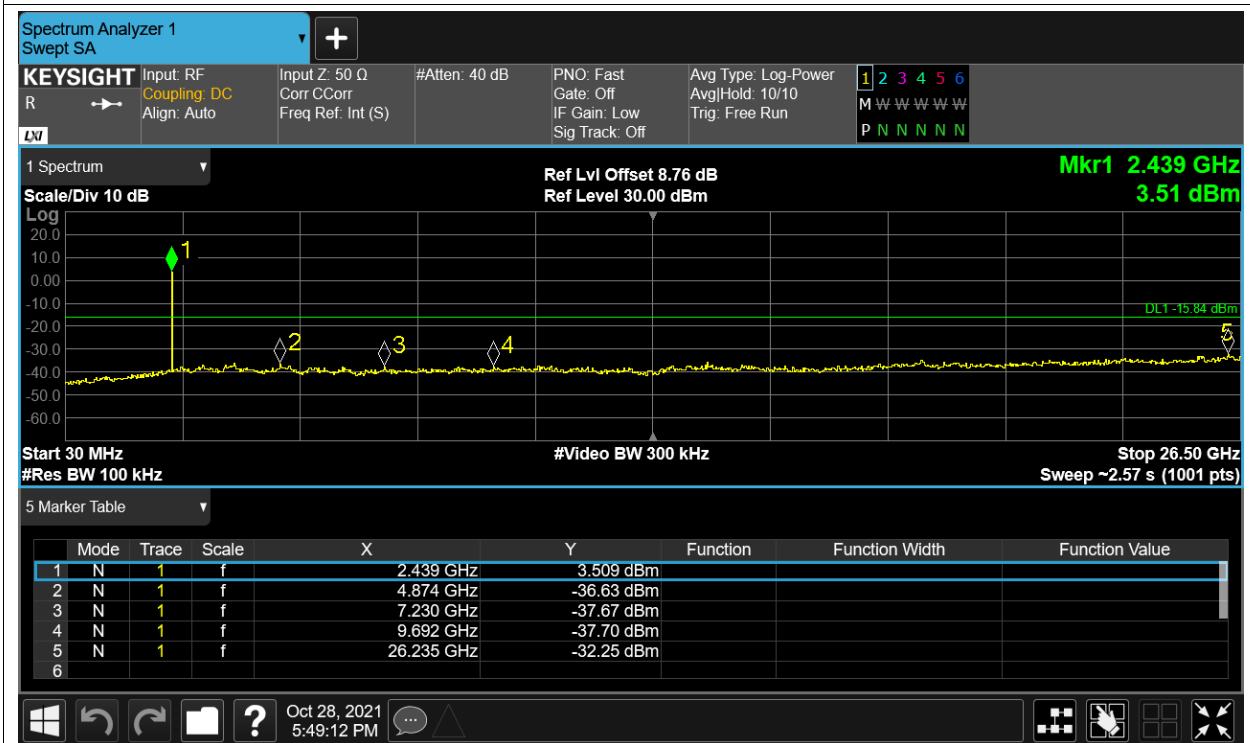

Tx. Spurious NVNT 2.4G-10M-16QAM 2471.5MHz Ant2 Ref

Tx. Spurious NVNT 2.4G-10M-16QAM 2471.5MHz Ant2 Emission

Tx. Spurious NVNT 2.4G-10M-QPSK 2407.5MHz Ant1 Ref

Tx. Spurious NVNT 2.4G-10M-QPSK 2407.5MHz Ant1 Emission

Tx. Spurious NVNT 2.4G-10M-QPSK 2407.5MHz Ant2 Ref

Tx. Spurious NVNT 2.4G-10M-QPSK 2407.5MHz Ant2 Emission

Tx. Spurious NVNT 2.4G-10M-QPSK 2439.5MHz Ant1 Ref

Tx. Spurious NVNT 2.4G-10M-QPSK 2439.5MHz Ant1 Emission

Tx. Spurious NVNT 2.4G-10M-QPSK 2439.5MHz Ant2 Ref

Tx. Spurious NVNT 2.4G-10M-QPSK 2439.5MHz Ant2 Emission

Tx. Spurious NVNT 2.4G-10M-QPSK 2471.5MHz Ant1 Ref

Tx. Spurious NVNT 2.4G-10M-QPSK 2471.5MHz Ant1 Emission