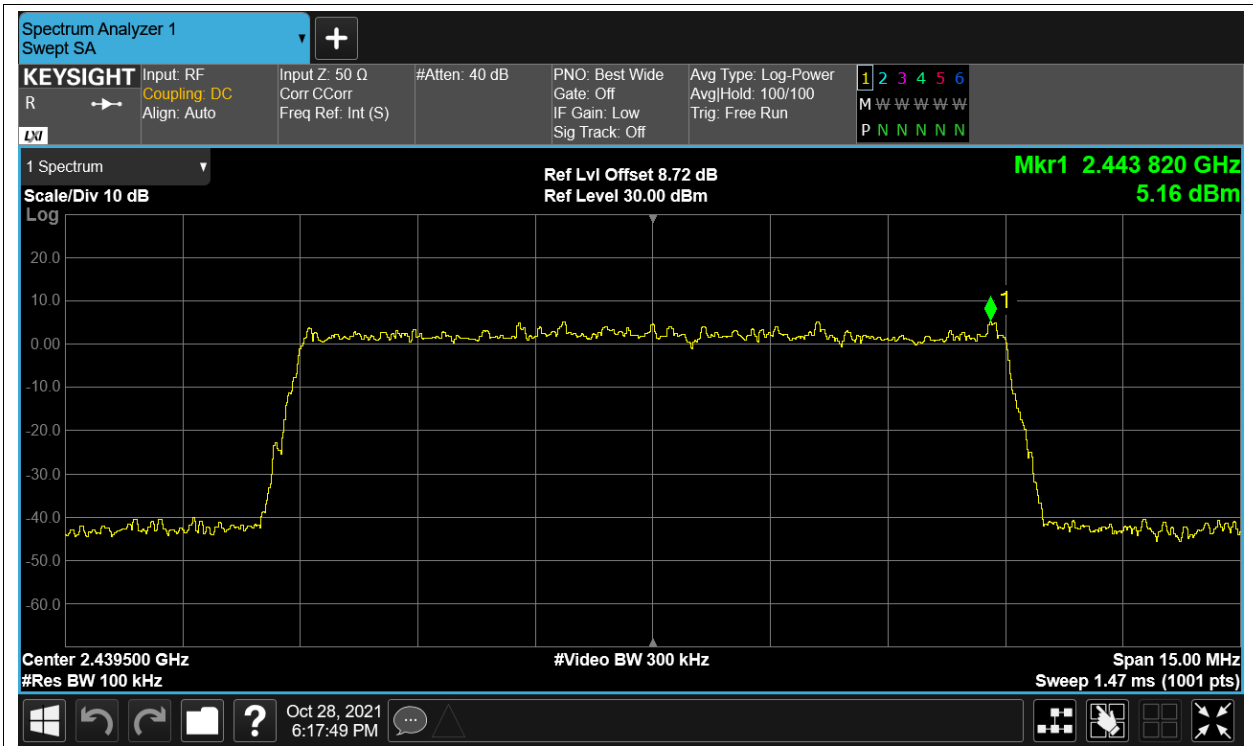

Tx. Spurious NVNT 2.4G-1.4M-QPSK 2475.5MHz Ant2 Ref

Tx. Spurious NVNT 2.4G-1.4M-QPSK 2475.5MHz Ant2 Emission

Tx. Spurious NVNT 2.4G-10M-16QAM 2407.5MHz Ant1 Ref

Tx. Spurious NVNT 2.4G-10M-16QAM 2407.5MHz Ant1 Emission

Tx. Spurious NVNT 2.4G-10M-16QAM 2407.5MHz Ant2 Ref

Tx. Spurious NVNT 2.4G-10M-16QAM 2407.5MHz Ant2 Emission

Tx. Spurious NVNT 2.4G-10M-16QAM 2439.5MHz Ant1 Ref

Tx. Spurious NVNT 2.4G-10M-16QAM 2439.5MHz Ant1 Emission