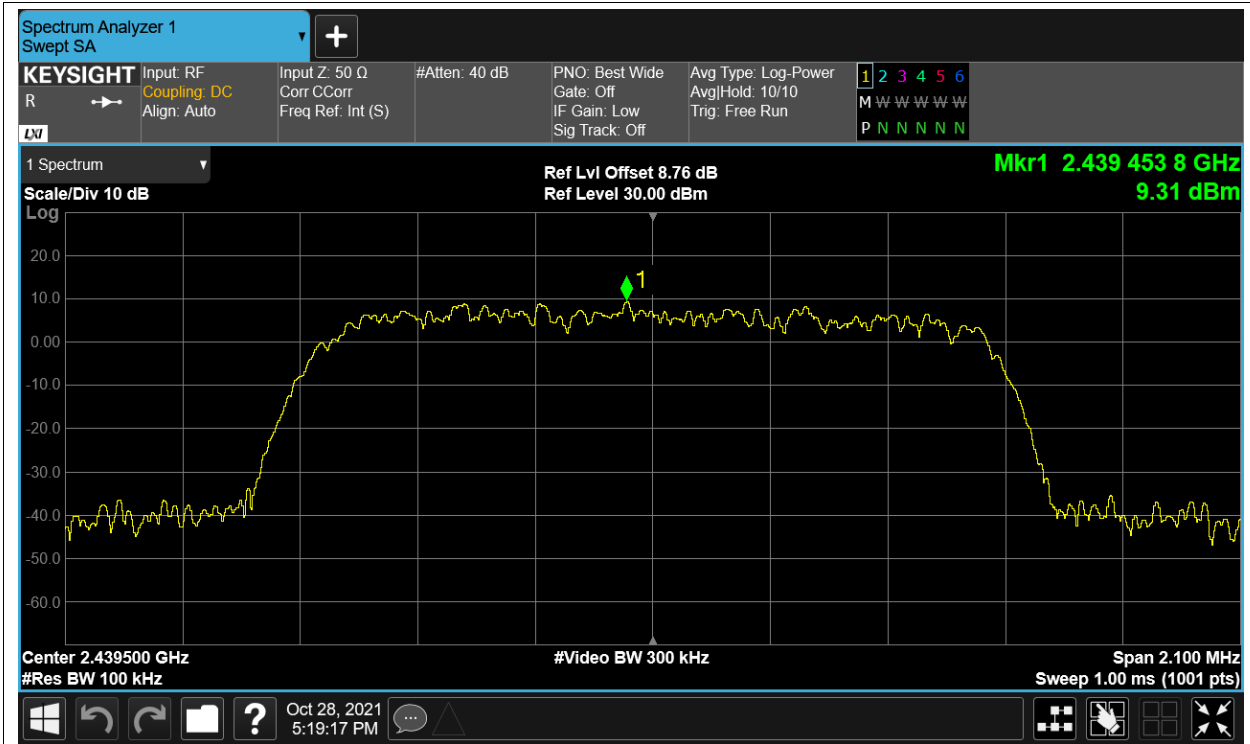

Tx. Spurious NVNT 2.4G-1.4M-QPSK 2403.5MHz Ant2 Ref

Tx. Spurious NVNT 2.4G-1.4M-QPSK 2403.5MHz Ant2 Emission

Tx. Spurious NVNT 2.4G-1.4M-QPSK 2439.5MHz Ant1 Ref

Tx. Spurious NVNT 2.4G-1.4M-QPSK 2439.5MHz Ant1 Emission

Tx. Spurious NVNT 2.4G-1.4M-QPSK 2439.5MHz Ant2 Ref

Tx. Spurious NVNT 2.4G-1.4M-QPSK 2439.5MHz Ant2 Emission

Tx. Spurious NVNT 2.4G-1.4M-QPSK 2475.5MHz Ant1 Ref

Tx. Spurious NVNT 2.4G-1.4M-QPSK 2475.5MHz Ant1 Emission