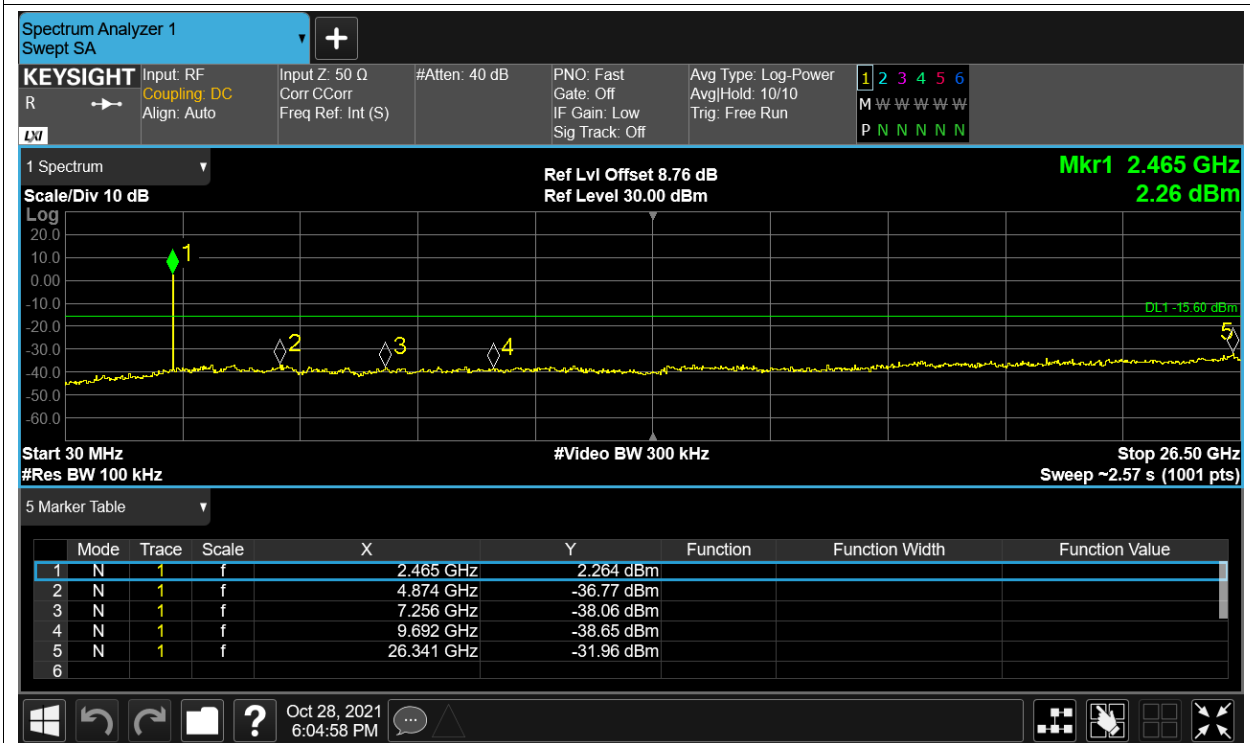

Tx. Spurious NVNT 2.4G-10M-16QAM 2439.5MHz Ant2 Ref

Tx. Spurious NVNT 2.4G-10M-16QAM 2439.5MHz Ant2 Emission

Tx. Spurious NVNT 2.4G-10M-16QAM 2471.5MHz Ant1 Ref

Tx. Spurious NVNT 2.4G-10M-16QAM 2471.5MHz Ant1 Emission

Tx. Spurious NVNT 2.4G-10M-16QAM 2471.5MHz Ant2 Ref

Tx. Spurious NVNT 2.4G-10M-16QAM 2471.5MHz Ant2 Emission

Tx. Spurious NVNT 2.4G-10M-QPSK 2407.5MHz Ant1 Ref

Tx. Spurious NVNT 2.4G-10M-QPSK 2407.5MHz Ant1 Emission