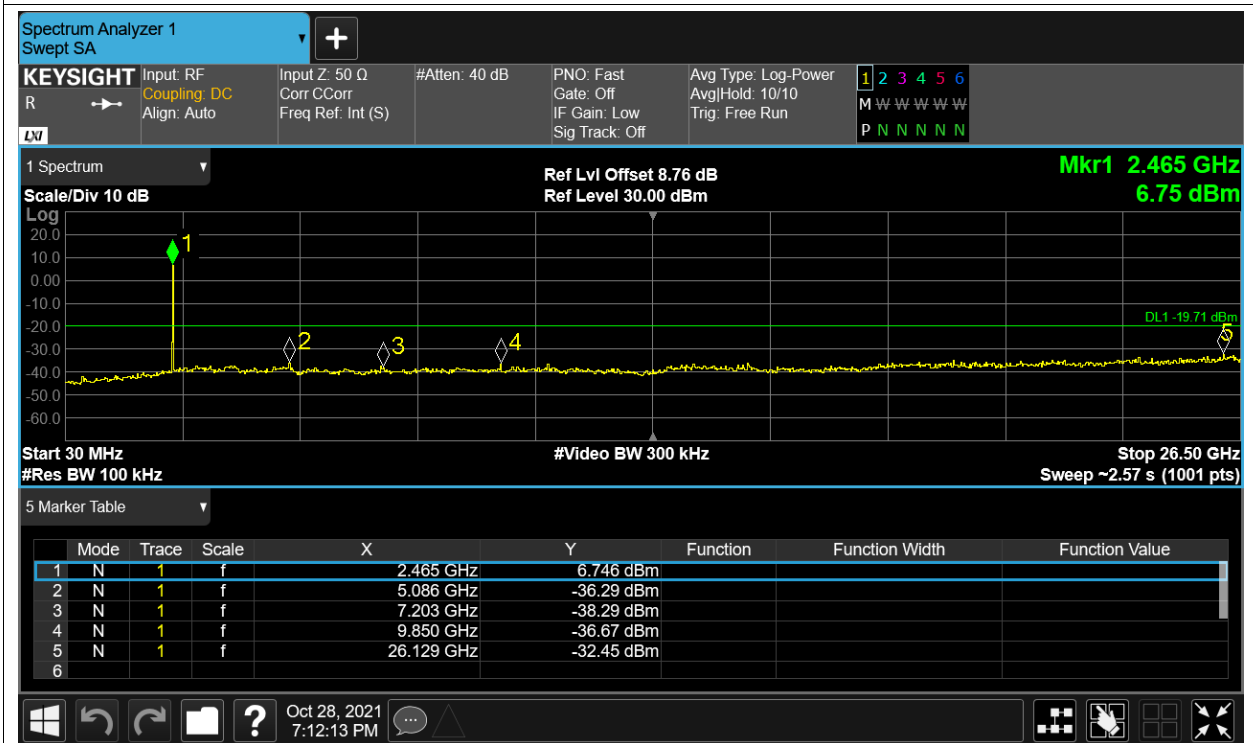

Tx. Spurious NVNT 2.4G-20M-16QAM 2412.5MHz Ant2 Ref

Tx. Spurious NVNT 2.4G-20M-16QAM 2412.5MHz Ant2 Emission

Tx. Spurious NVNT 2.4G-20M-16QAM 2437.5MHz Ant1 Ref

Tx. Spurious NVNT 2.4G-20M-16QAM 2437.5MHz Ant1 Emission

Tx. Spurious NVNT 2.4G-20M-16QAM 2437.5MHz Ant2 Ref

Tx. Spurious NVNT 2.4G-20M-16QAM 2437.5MHz Ant2 Emission

Tx. Spurious NVNT 2.4G-20M-16QAM 2462.5MHz Ant1 Ref

Tx. Spurious NVNT 2.4G-20M-16QAM 2462.5MHz Ant1 Emission

Tx. Spurious NVNT 2.4G-20M-16QAM 2462.5MHz Ant2 Ref

Tx. Spurious NVNT 2.4G-20M-16QAM 2462.5MHz Ant2 Emission

Tx. Spurious NVNT 2.4G-20M-QPSK 2412.5MHz Ant1 Ref

Tx. Spurious NVNT 2.4G-20M-QPSK 2412.5MHz Ant1 Emission