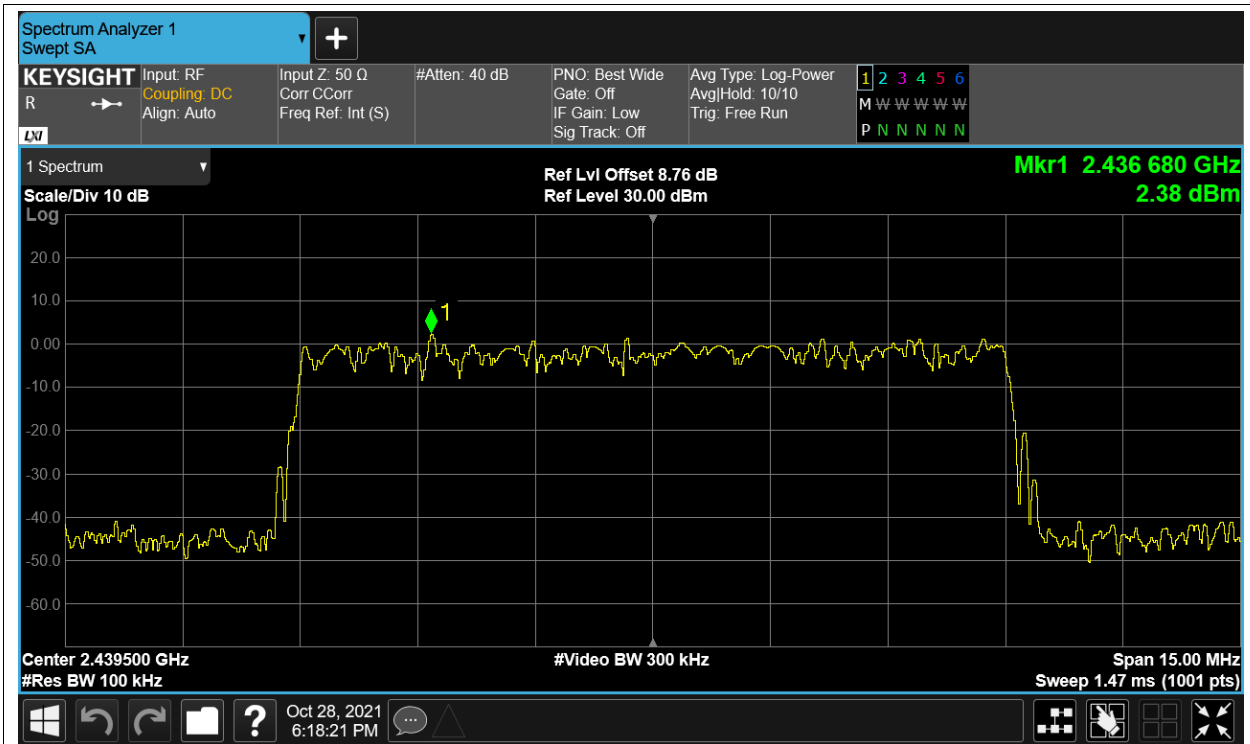

Tx. Spurious NVNT 2.4G-1.4M-QPSK 2475.5MHz Ant2 Ref

Tx. Spurious NVNT 2.4G-1.4M-QPSK 2475.5MHz Ant2 Emission

Tx. Spurious NVNT 2.4G-10M-16QAM 2407.5MHz Ant1 Ref

Tx. Spurious NVNT 2.4G-10M-16QAM 2407.5MHz Ant1 Emission

Tx. Spurious NVNT 2.4G-10M-16QAM 2407.5MHz Ant2 Ref

Tx. Spurious NVNT 2.4G-10M-16QAM 2407.5MHz Ant2 Emission

Tx. Spurious NVNT 2.4G-10M-16QAM 2439.5MHz Ant1 Ref

Tx. Spurious NVNT 2.4G-10M-16QAM 2439.5MHz Ant1 Emission

Tx. Spurious NVNT 2.4G-10M-16QAM 2439.5MHz Ant2 Ref

Tx. Spurious NVNT 2.4G-10M-16QAM 2439.5MHz Ant2 Emission

Tx. Spurious NVNT 2.4G-10M-16QAM 2471.5MHz Ant1 Ref

Tx. Spurious NVNT 2.4G-10M-16QAM 2471.5MHz Ant1 Emission