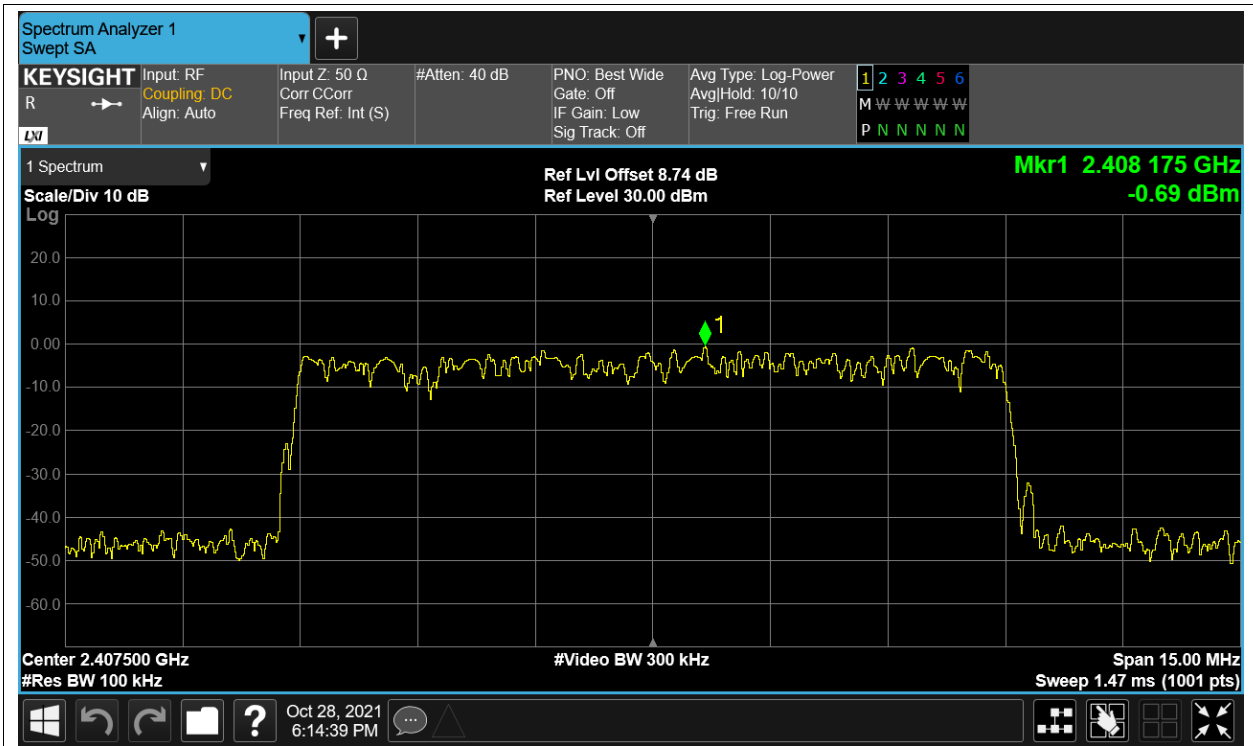

Tx. Spurious NVNT 2.4G-1.4M-QPSK 2475.5MHz Ant2 Ref

Tx. Spurious NVNT 2.4G-1.4M-QPSK 2475.5MHz Ant2 Emission

Tx. Spurious NVNT 2.4G-10M-16QAM 2407.5MHz Ant1 Ref

Tx. Spurious NVNT 2.4G-10M-16QAM 2407.5MHz Ant1 Emission

Tx. Spurious NVNT 2.4G-10M-16QAM 2407.5MHz Ant2 Ref

Tx. Spurious NVNT 2.4G-10M-16QAM 2407.5MHz Ant2 Emission

Tx. Spurious NVNT 2.4G-10M-16QAM 2439.5MHz Ant1 Ref

Tx. Spurious NVNT 2.4G-10M-16QAM 2439.5MHz Ant1 Emission