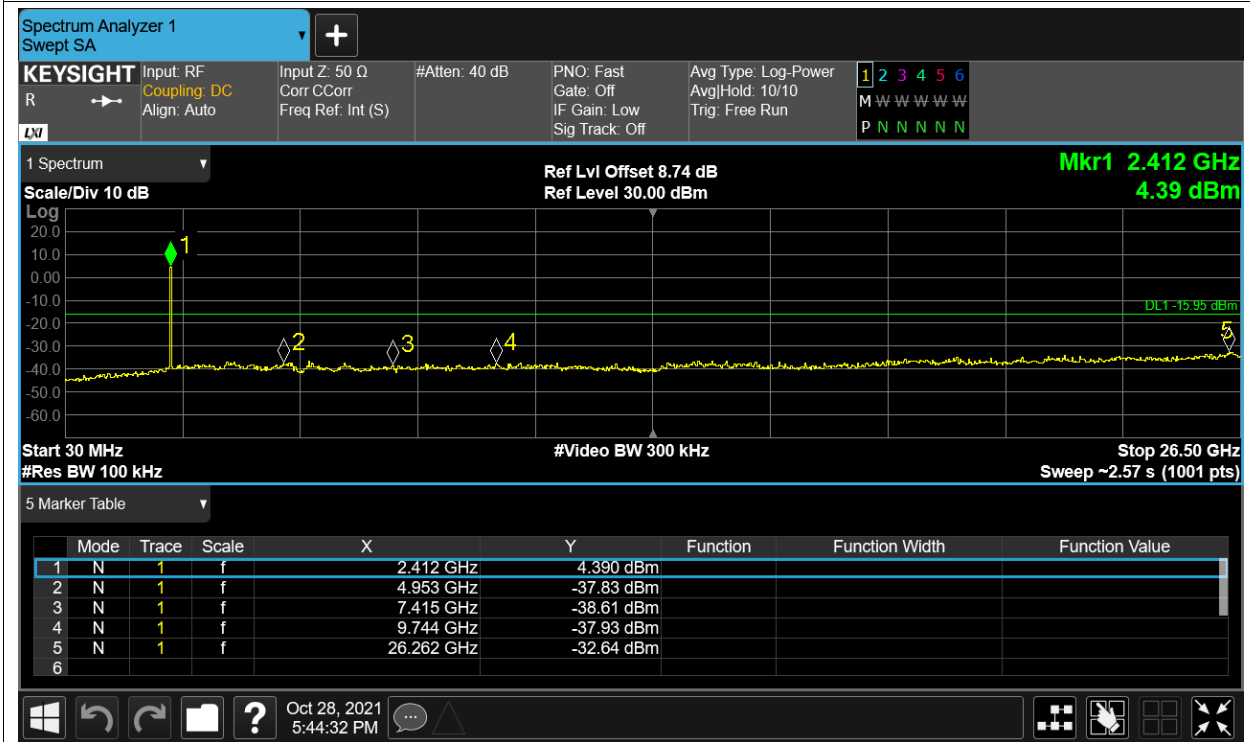

Tx. Spurious NVNT 2.4G-10M-16QAM 2471.5MHz Ant2 Ref

Tx. Spurious NVNT 2.4G-10M-16QAM 2471.5MHz Ant2 Emission

Tx. Spurious NVNT 2.4G-10M-QPSK 2407.5MHz Ant1 Ref

Tx. Spurious NVNT 2.4G-10M-QPSK 2407.5MHz Ant1 Emission

Tx. Spurious NVNT 2.4G-10M-QPSK 2407.5MHz Ant2 Ref

Tx. Spurious NVNT 2.4G-10M-QPSK 2407.5MHz Ant2 Emission

Tx. Spurious NVNT 2.4G-10M-QPSK 2439.5MHz Ant1 Ref

Tx. Spurious NVNT 2.4G-10M-QPSK 2439.5MHz Ant1 Emission