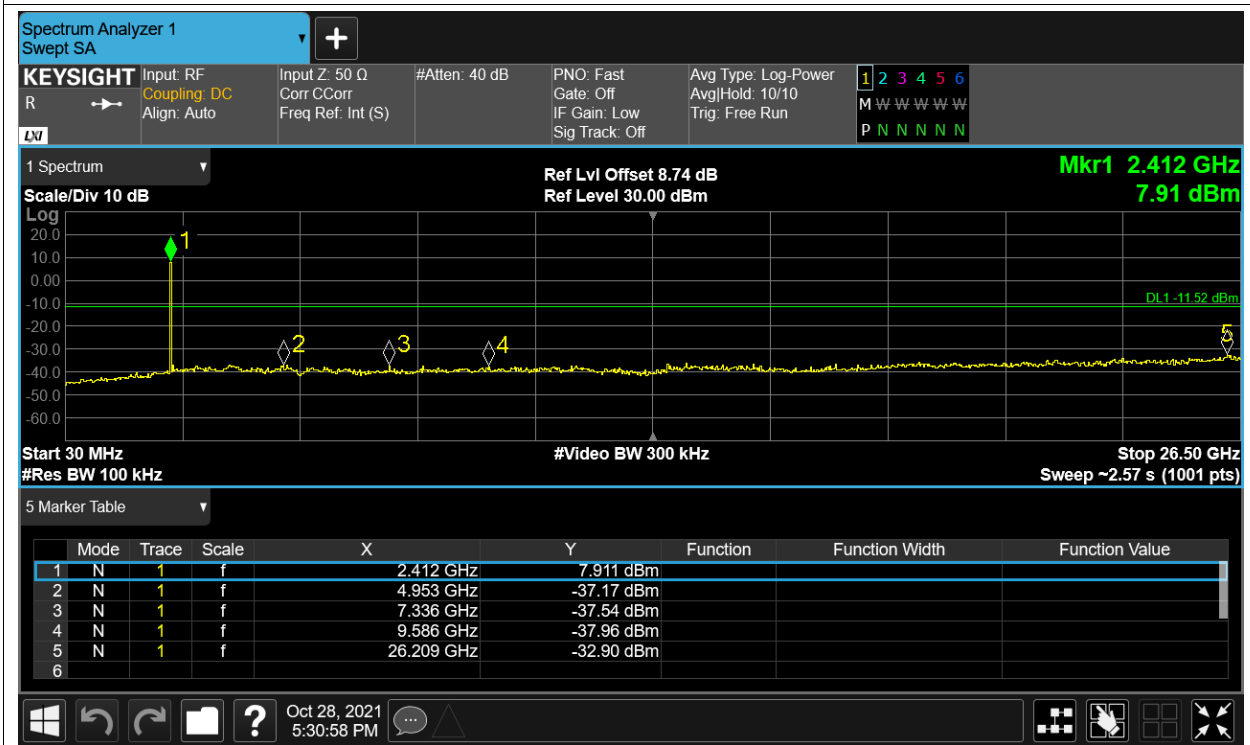

Tx. Spurious NVNT 2.4G-1.4M-16QAM 2403.5MHz Ant2 Emission