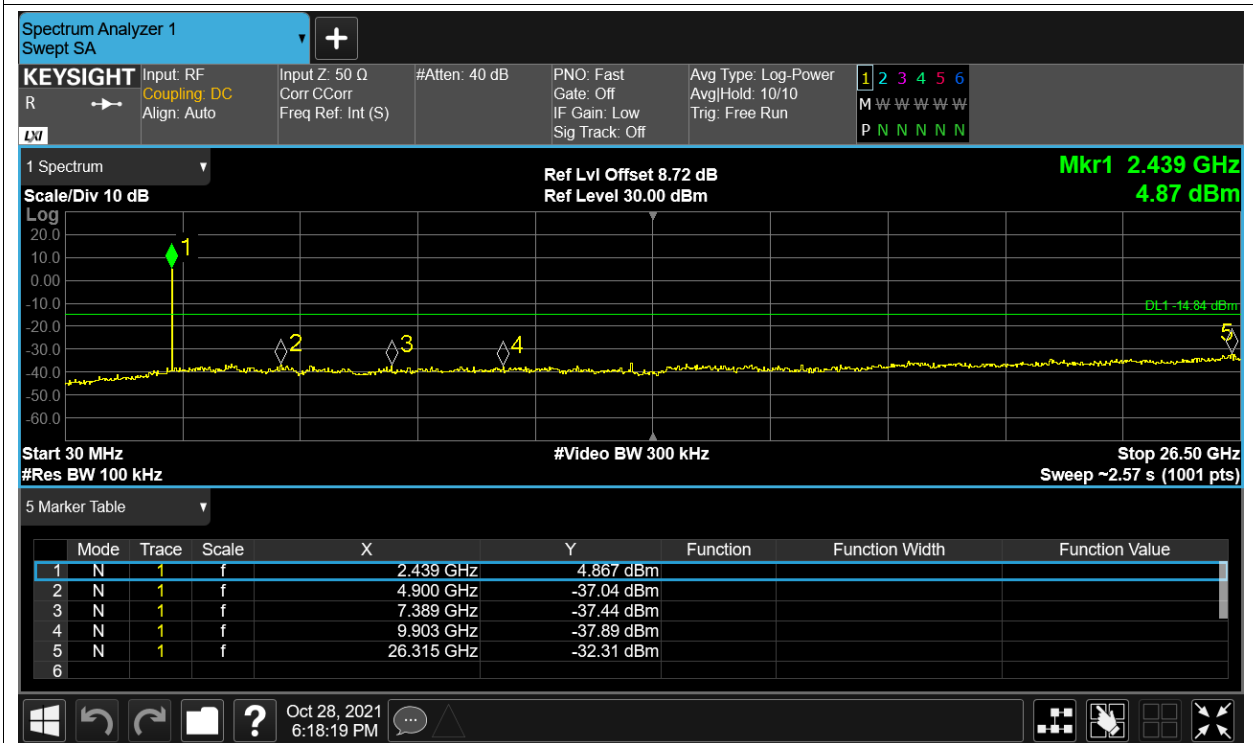

Tx. Spurious NVNT 2.4G-10M-16QAM 2407.5MHz Ant2 Ref

Tx. Spurious NVNT 2.4G-10M-16QAM 2407.5MHz Ant2 Emission

Tx. Spurious NVNT 2.4G-10M-16QAM 2439.5MHz Ant1 Ref

Tx. Spurious NVNT 2.4G-10M-16QAM 2439.5MHz Ant1 Emission