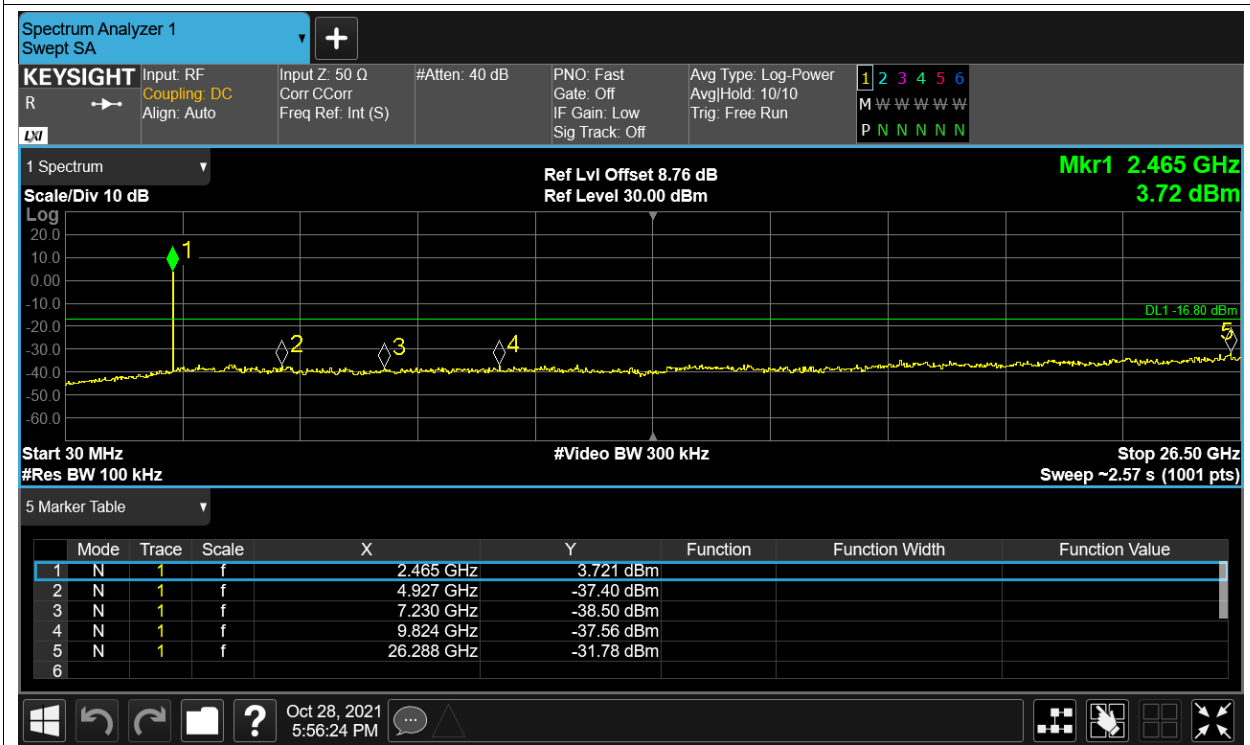

Tx. Spurious NVNT 2.4G-10M-QPSK 2407.5MHz Ant2 Ref

Tx. Spurious NVNT 2.4G-10M-QPSK 2407.5MHz Ant2 Emission

Tx. Spurious NVNT 2.4G-10M-QPSK 2439.5MHz Ant1 Ref

Tx. Spurious NVNT 2.4G-10M-QPSK 2439.5MHz Ant1 Emission

Tx. Spurious NVNT 2.4G-10M-QPSK 2439.5MHz Ant2 Ref

Tx. Spurious NVNT 2.4G-10M-QPSK 2439.5MHz Ant2 Emission

Tx. Spurious NVNT 2.4G-10M-QPSK 2471.5MHz Ant1 Ref

Tx. Spurious NVNT 2.4G-10M-QPSK 2471.5MHz Ant1 Emission

Tx. Spurious NVNT 2.4G-10M-QPSK 2471.5MHz Ant2 Ref

Tx. Spurious NVNT 2.4G-10M-QPSK 2471.5MHz Ant2 Emission

Tx. Spurious NVNT 2.4G-20M-16QAM 2412.5MHz Ant1 Ref

Tx. Spurious NVNT 2.4G-20M-16QAM 2412.5MHz Ant1 Emission

Tx. Spurious NVNT 2.4G-20M-16QAM 2412.5MHz Ant2 Ref

Tx. Spurious NVNT 2.4G-20M-16QAM 2412.5MHz Ant2 Emission

Tx. Spurious NVNT 2.4G-20M-16QAM 2437.5MHz Ant1 Ref

Tx. Spurious NVNT 2.4G-20M-16QAM 2437.5MHz Ant1 Emission