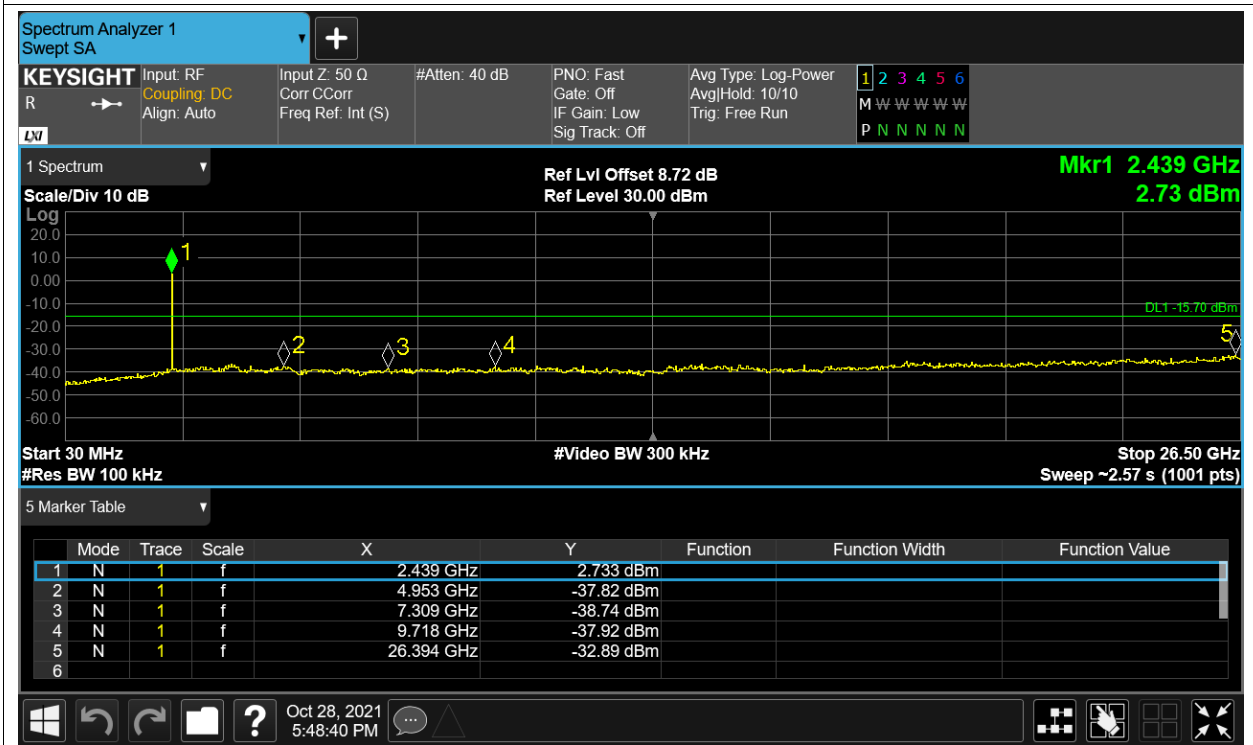

Tx. Spurious NVNT 2.4G-10M-16QAM 2471.5MHz Ant2 Ref

Tx. Spurious NVNT 2.4G-10M-16QAM 2471.5MHz Ant2 Emission

Tx. Spurious NVNT 2.4G-10M-QPSK 2407.5MHz Ant1 Ref

Tx. Spurious NVNT 2.4G-10M-QPSK 2407.5MHz Ant1 Emission

Tx. Spurious NVNT 2.4G-10M-QPSK 2407.5MHz Ant2 Ref

Tx. Spurious NVNT 2.4G-10M-QPSK 2407.5MHz Ant2 Emission

Tx. Spurious NVNT 2.4G-10M-QPSK 2439.5MHz Ant1 Ref

Tx. Spurious NVNT 2.4G-10M-QPSK 2439.5MHz Ant1 Emission

Tx. Spurious NVNT 2.4G-10M-QPSK 2439.5MHz Ant2 Ref

Tx. Spurious NVNT 2.4G-10M-QPSK 2439.5MHz Ant2 Emission

Tx. Spurious NVNT 2.4G-10M-QPSK 2471.5MHz Ant1 Ref

Tx. Spurious NVNT 2.4G-10M-QPSK 2471.5MHz Ant1 Emission