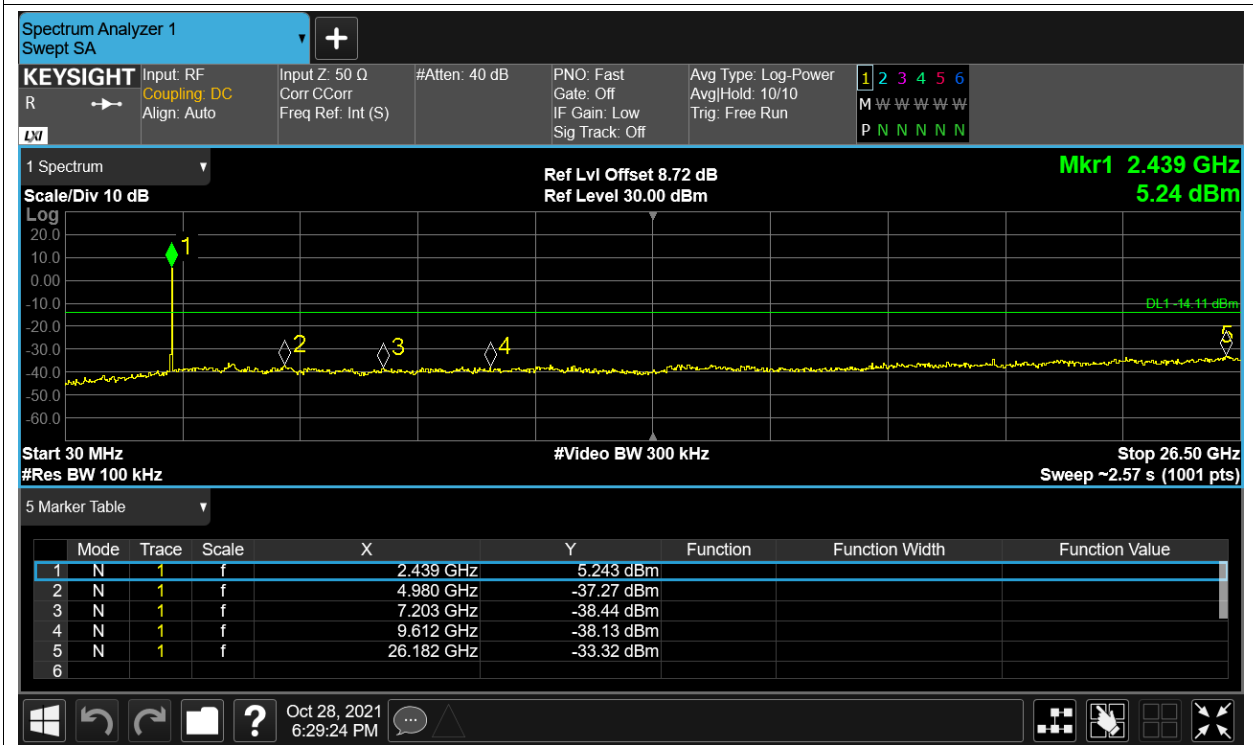

Tx. Spurious NVNT 2.4G-20M-16QAM 2462.5MHz Ant2 Ref

Tx. Spurious NVNT 2.4G-20M-16QAM 2462.5MHz Ant2 Emission

Tx. Spurious NVNT 2.4G-20M-QPSK 2412.5MHz Ant1 Ref

Tx. Spurious NVNT 2.4G-20M-QPSK 2412.5MHz Ant1 Emission

Tx. Spurious NVNT 2.4G-20M-QPSK 2412.5MHz Ant2 Ref

Tx. Spurious NVNT 2.4G-20M-QPSK 2412.5MHz Ant2 Emission

Tx. Spurious NVNT 2.4G-20M-QPSK 2437.5MHz Ant1 Ref

Tx. Spurious NVNT 2.4G-20M-QPSK 2437.5MHz Ant1 Emission

Tx. Spurious NVNT 2.4G-20M-QPSK 2437.5MHz Ant2 Ref

Tx. Spurious NVNT 2.4G-20M-QPSK 2437.5MHz Ant2 Emission

Tx. Spurious NVNT 2.4G-20M-QPSK 2462.5MHz Ant1 Ref

Tx. Spurious NVNT 2.4G-20M-QPSK 2462.5MHz Ant1 Emission

Tx. Spurious NVNT 2.4G-20M-QPSK 2462.5MHz Ant2 Ref

Tx. Spurious NVNT 2.4G-20M-QPSK 2462.5MHz Ant2 Emission