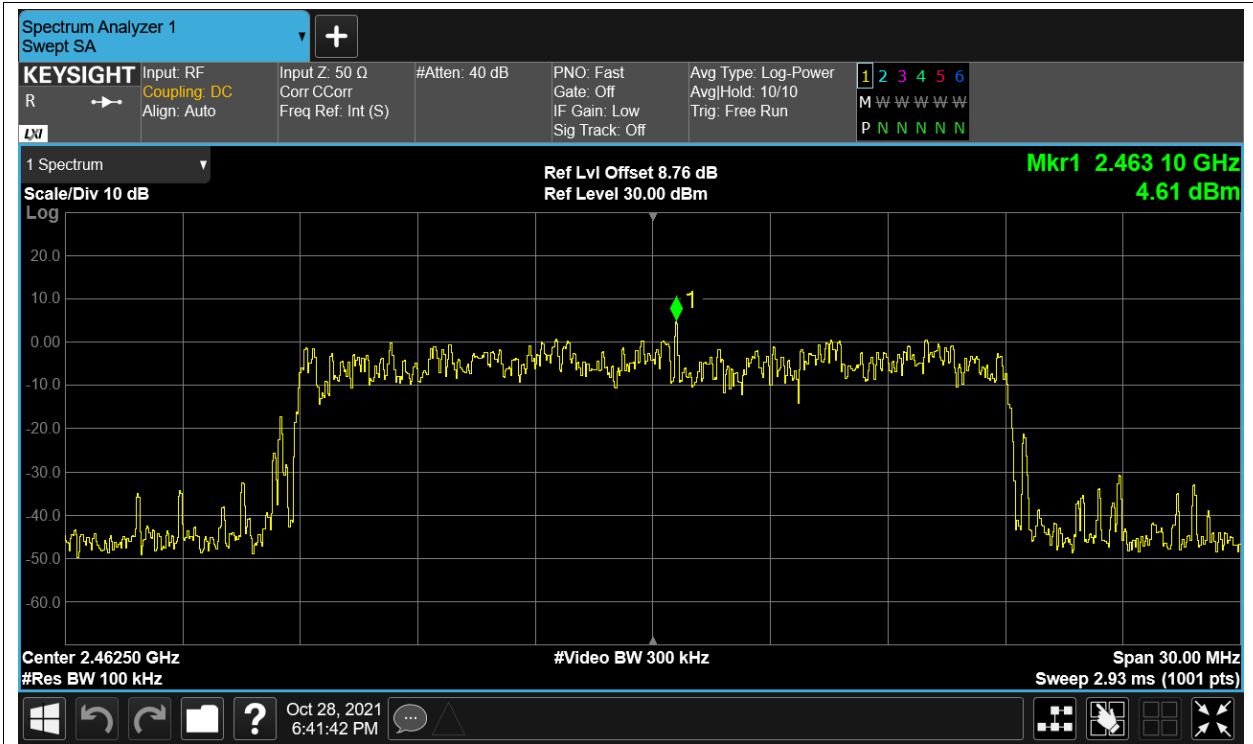

Tx. Spurious NVNT 2.4G-20M-16QAM 2462.5MHz Ant2 Ref

Tx. Spurious NVNT 2.4G-20M-16QAM 2462.5MHz Ant2 Emission

Tx. Spurious NVNT 2.4G-20M-QPSK 2412.5MHz Ant1 Ref

Tx. Spurious NVNT 2.4G-20M-QPSK 2412.5MHz Ant1 Emission

Tx. Spurious NVNT 2.4G-20M-QPSK 2412.5MHz Ant2 Ref

Tx. Spurious NVNT 2.4G-20M-QPSK 2412.5MHz Ant2 Emission

Tx. Spurious NVNT 2.4G-20M-QPSK 2437.5MHz Ant1 Ref

Tx. Spurious NVNT 2.4G-20M-QPSK 2437.5MHz Ant1 Emission

Tx. Spurious NVNT 2.4G-20M-QPSK 2437.5MHz Ant2 Ref

Tx. Spurious NVNT 2.4G-20M-QPSK 2437.5MHz Ant2 Emission

Tx. Spurious NVNT 2.4G-20M-QPSK 2462.5MHz Ant1 Ref

Tx. Spurious NVNT 2.4G-20M-QPSK 2462.5MHz Ant1 Emission

Tx. Spurious NVNT 2.4G-20M-QPSK 2462.5MHz Ant2 Ref

Tx. Spurious NVNT 2.4G-20M-QPSK 2462.5MHz Ant2 Emission