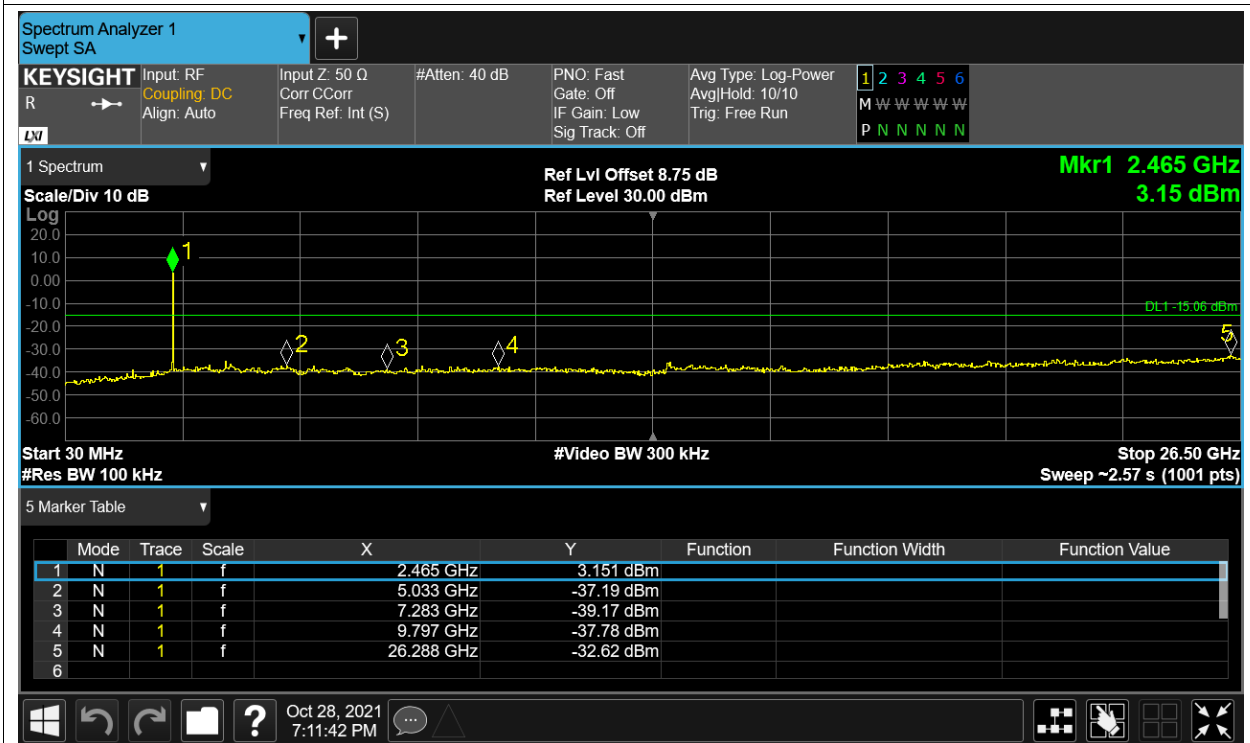

Tx. Spurious NVNT 2.4G-20M-16QAM 2412.5MHz Ant2 Ref

Tx. Spurious NVNT 2.4G-20M-16QAM 2412.5MHz Ant2 Emission

Tx. Spurious NVNT 2.4G-20M-16QAM 2437.5MHz Ant1 Ref

Tx. Spurious NVNT 2.4G-20M-16QAM 2437.5MHz Ant1 Emission

Tx. Spurious NVNT 2.4G-20M-16QAM 2437.5MHz Ant2 Ref

Tx. Spurious NVNT 2.4G-20M-16QAM 2437.5MHz Ant2 Emission

Tx. Spurious NVNT 2.4G-20M-16QAM 2462.5MHz Ant1 Ref

Tx. Spurious NVNT 2.4G-20M-16QAM 2462.5MHz Ant1 Emission

Tx. Spurious NVNT 2.4G-20M-16QAM 2462.5MHz Ant2 Ref

Tx. Spurious NVNT 2.4G-20M-16QAM 2462.5MHz Ant2 Emission

Tx. Spurious NVNT 2.4G-20M-QPSK 2412.5MHz Ant1 Ref

Tx. Spurious NVNT 2.4G-20M-QPSK 2412.5MHz Ant1 Emission

Tx. Spurious NVNT 2.4G-20M-QPSK 2412.5MHz Ant2 Ref

Tx. Spurious NVNT 2.4G-20M-QPSK 2412.5MHz Ant2 Emission

Tx. Spurious NVNT 2.4G-20M-QPSK 2437.5MHz Ant1 Ref

Tx. Spurious NVNT 2.4G-20M-QPSK 2437.5MHz Ant1 Emission