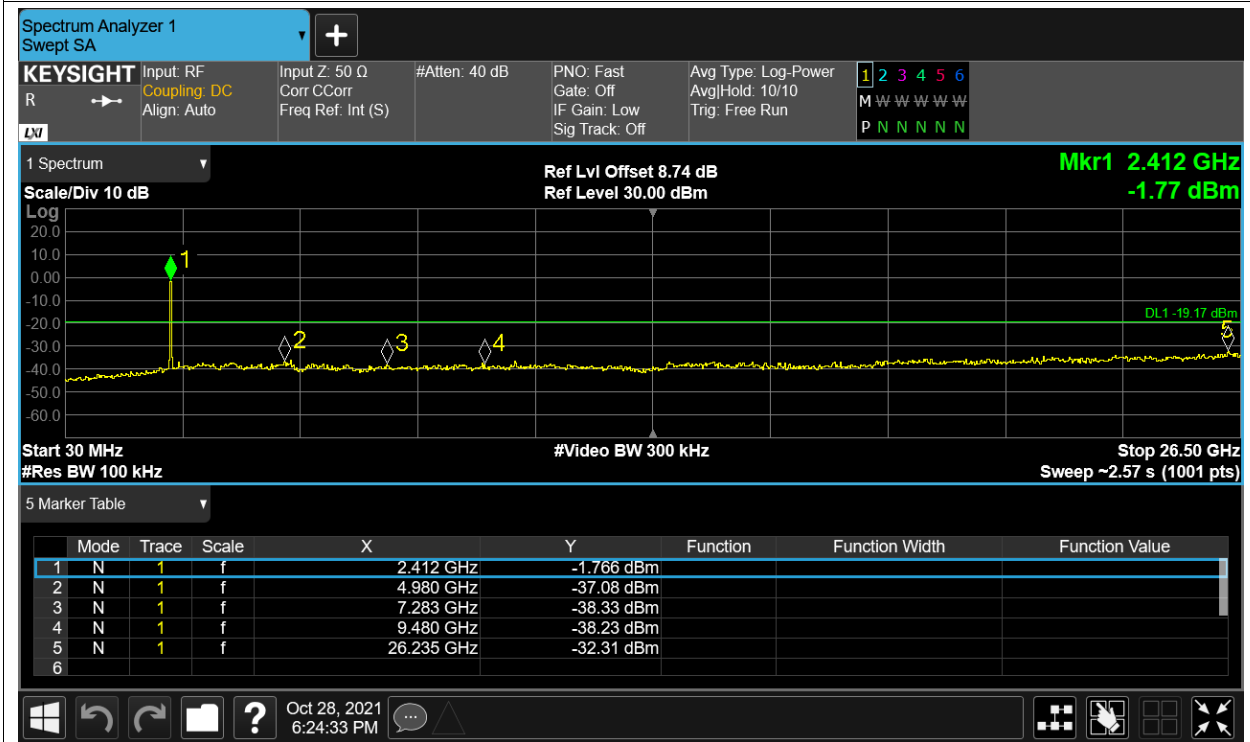

Tx. Spurious NVNT 2.4G-20M-16QAM 2437.5MHz Ant2 Ref

Tx. Spurious NVNT 2.4G-20M-16QAM 2437.5MHz Ant2 Emission

Tx. Spurious NVNT 2.4G-20M-16QAM 2462.5MHz Ant1 Ref

Tx. Spurious NVNT 2.4G-20M-16QAM 2462.5MHz Ant1 Emission

Tx. Spurious NVNT 2.4G-20M-16QAM 2462.5MHz Ant2 Ref

Tx. Spurious NVNT 2.4G-20M-16QAM 2462.5MHz Ant2 Emission

Tx. Spurious NVNT 2.4G-20M-QPSK 2412.5MHz Ant1 Ref

Tx. Spurious NVNT 2.4G-20M-QPSK 2412.5MHz Ant1 Emission

Tx. Spurious NVNT 2.4G-20M-QPSK 2412.5MHz Ant2 Ref

Tx. Spurious NVNT 2.4G-20M-QPSK 2412.5MHz Ant2 Emission

Tx. Spurious NVNT 2.4G-20M-QPSK 2437.5MHz Ant1 Ref

Tx. Spurious NVNT 2.4G-20M-QPSK 2437.5MHz Ant1 Emission

Tx. Spurious NVNT 2.4G-20M-QPSK 2437.5MHz Ant2 Ref

Tx. Spurious NVNT 2.4G-20M-QPSK 2437.5MHz Ant2 Emission

Tx. Spurious NVNT 2.4G-20M-QPSK 2462.5MHz Ant1 Ref

Tx. Spurious NVNT 2.4G-20M-QPSK 2462.5MHz Ant1 Emission