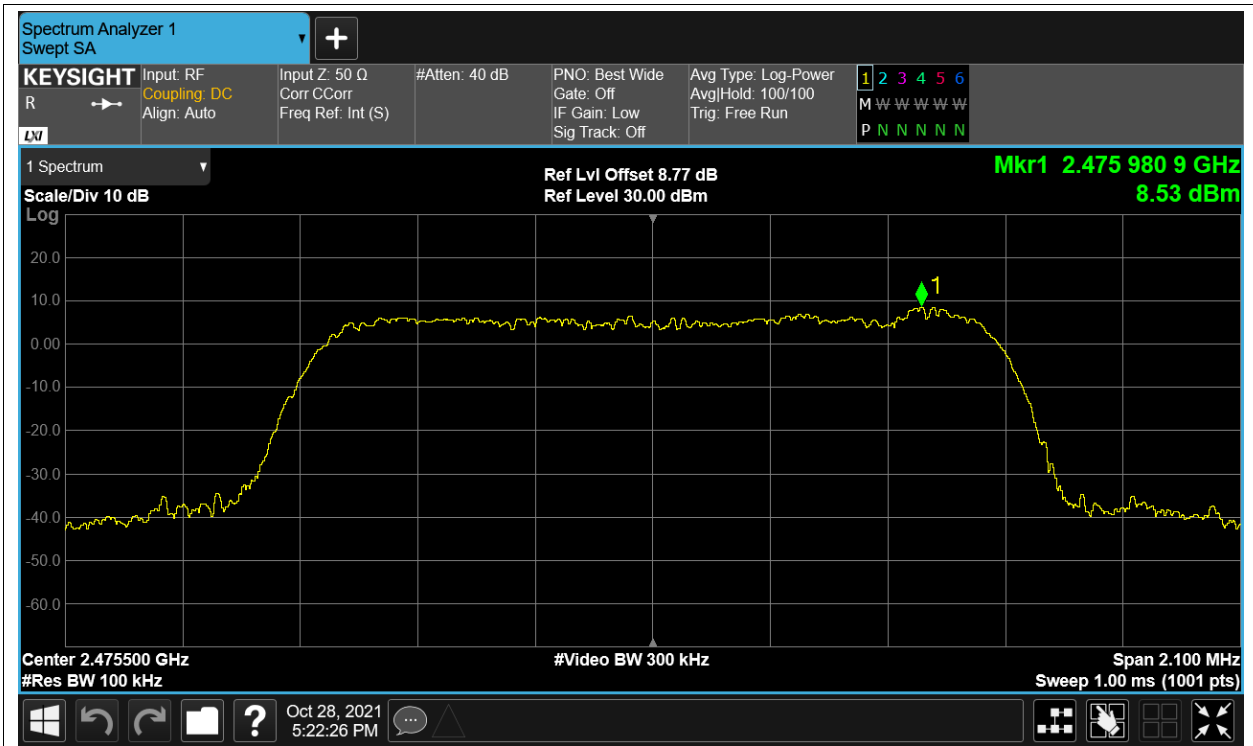

Tx. Spurious NVNT 2.4G-1.4M-QPSK 2439.5MHz Ant2 Ref

Tx. Spurious NVNT 2.4G-1.4M-QPSK 2439.5MHz Ant2 Emission

Tx. Spurious NVNT 2.4G-1.4M-QPSK 2475.5MHz Ant1 Ref

Tx. Spurious NVNT 2.4G-1.4M-QPSK 2475.5MHz Ant1 Emission

Tx. Spurious NVNT 2.4G-1.4M-QPSK 2475.5MHz Ant2 Ref

Tx. Spurious NVNT 2.4G-1.4M-QPSK 2475.5MHz Ant2 Emission

Tx. Spurious NVNT 2.4G-10M-16QAM 2407.5MHz Ant1 Ref

Tx. Spurious NVNT 2.4G-10M-16QAM 2407.5MHz Ant1 Emission