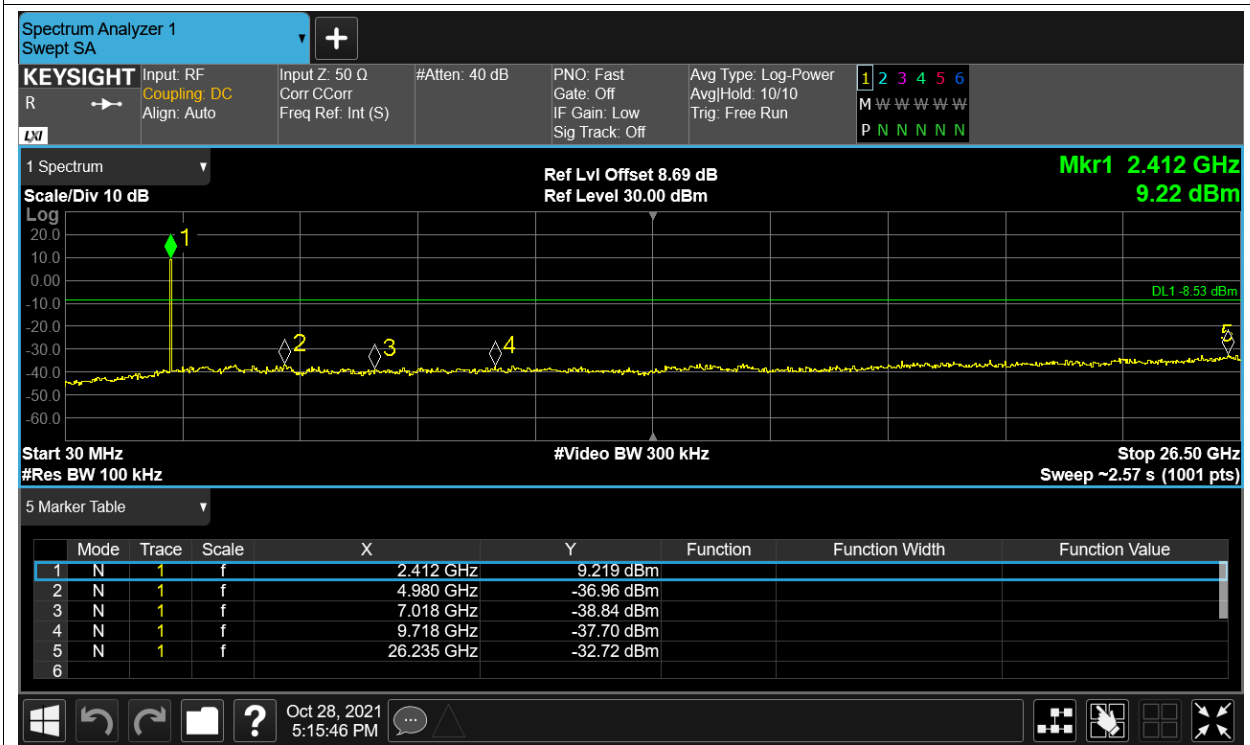

Tx. Spurious NVNT 2.4G-1.4M-16QAM 2475.5MHz Ant2 Ref

Tx. Spurious NVNT 2.4G-1.4M-16QAM 2475.5MHz Ant2 Emission

Tx. Spurious NVNT 2.4G-1.4M-QPSK 2403.5MHz Ant1 Ref

Tx. Spurious NVNT 2.4G-1.4M-QPSK 2403.5MHz Ant1 Emission

Tx. Spurious NVNT 2.4G-1.4M-QPSK 2403.5MHz Ant2 Ref

Tx. Spurious NVNT 2.4G-1.4M-QPSK 2403.5MHz Ant2 Emission

Tx. Spurious NVNT 2.4G-1.4M-QPSK 2439.5MHz Ant1 Ref

Tx. Spurious NVNT 2.4G-1.4M-QPSK 2439.5MHz Ant1 Emission