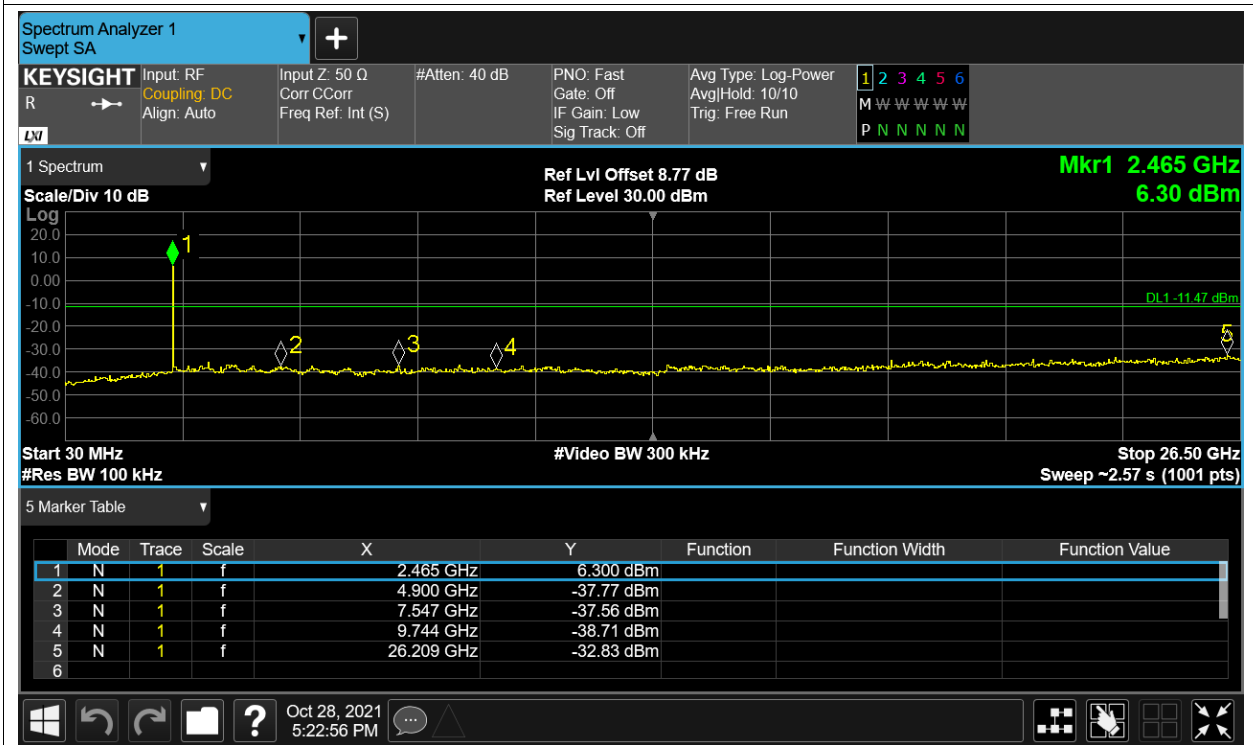

Tx. Spurious NVNT 2.4G-1.4M-QPSK 2439.5MHz Ant2 Ref

Tx. Spurious NVNT 2.4G-1.4M-QPSK 2439.5MHz Ant2 Emission

Tx. Spurious NVNT 2.4G-1.4M-QPSK 2475.5MHz Ant1 Ref

Tx. Spurious NVNT 2.4G-1.4M-QPSK 2475.5MHz Ant1 Emission

Tx. Spurious NVNT 2.4G-1.4M-QPSK 2475.5MHz Ant2 Ref

Tx. Spurious NVNT 2.4G-1.4M-QPSK 2475.5MHz Ant2 Emission

Tx. Spurious NVNT 2.4G-10M-16QAM 2407.5MHz Ant1 Ref

Tx. Spurious NVNT 2.4G-10M-16QAM 2407.5MHz Ant1 Emission