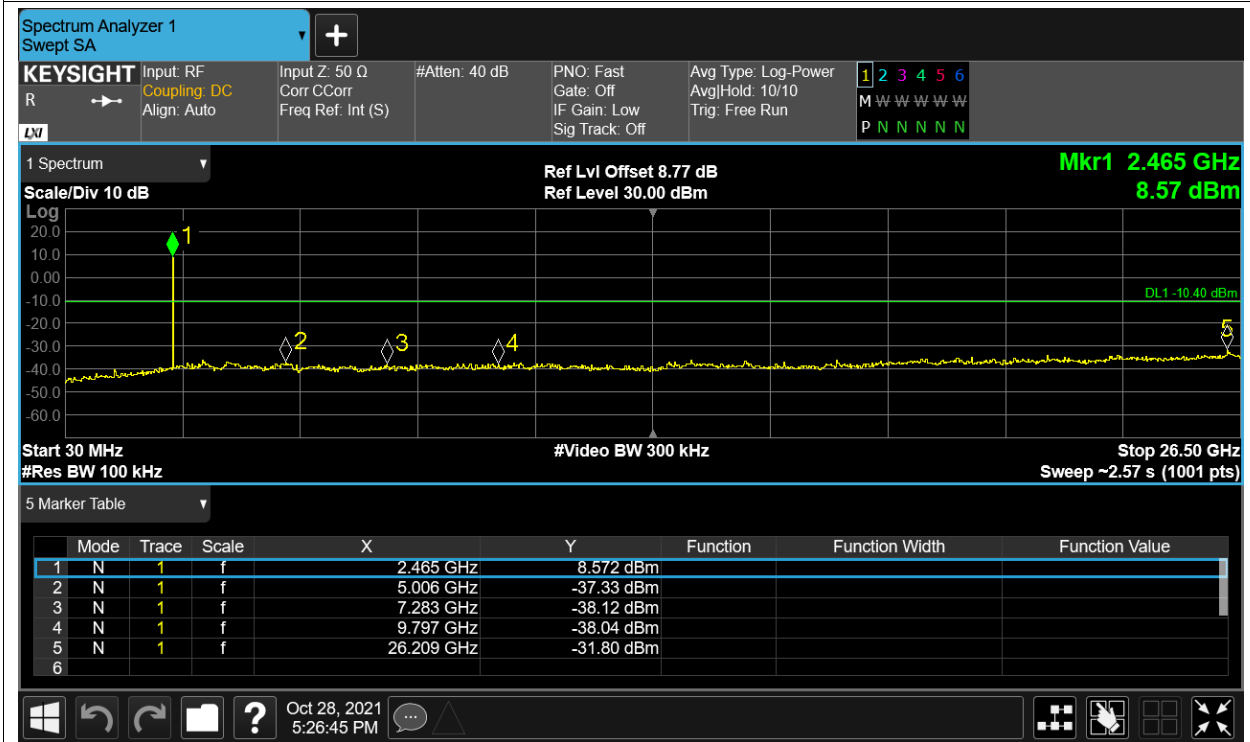

Tx. Spurious NVNT 2.4G-1.4M-16QAM 2439.5MHz Ant2 Ref

Tx. Spurious NVNT 2.4G-1.4M-16QAM 2439.5MHz Ant2 Emission

Tx. Spurious NVNT 2.4G-1.4M-16QAM 2475.5MHz Ant1 Ref

Tx. Spurious NVNT 2.4G-1.4M-16QAM 2475.5MHz Ant1 Emission

Tx. Spurious NVNT 2.4G-1.4M-16QAM 2475.5MHz Ant2 Ref

Tx. Spurious NVNT 2.4G-1.4M-16QAM 2475.5MHz Ant2 Emission

Tx. Spurious NVNT 2.4G-1.4M-QPSK 2403.5MHz Ant1 Ref

Tx. Spurious NVNT 2.4G-1.4M-QPSK 2403.5MHz Ant1 Emission