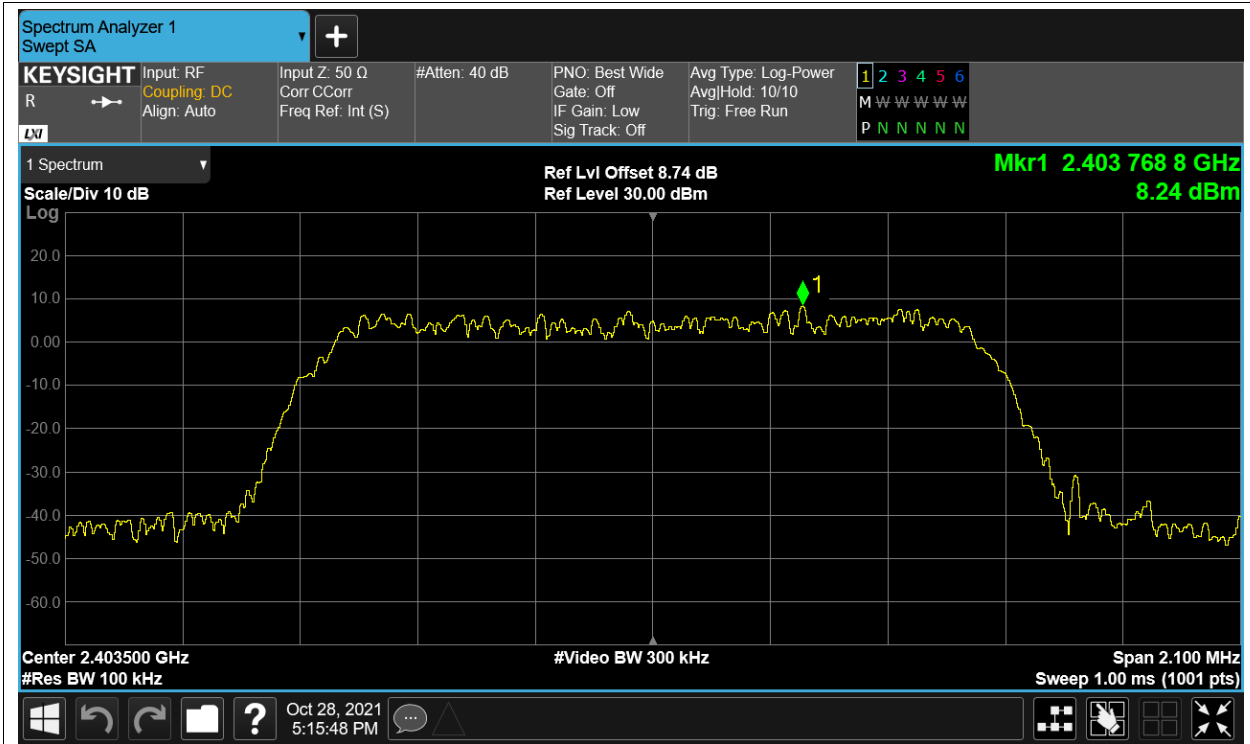

Tx. Spurious NVNT 2.4G-1.4M-16QAM 2475.5MHz Ant2 Ref

Tx. Spurious NVNT 2.4G-1.4M-16QAM 2475.5MHz Ant2 Emission

Tx. Spurious NVNT 2.4G-1.4M-QPSK 2403.5MHz Ant1 Ref

Tx. Spurious NVNT 2.4G-1.4M-QPSK 2403.5MHz Ant1 Emission

Tx. Spurious NVNT 2.4G-1.4M-QPSK 2403.5MHz Ant2 Ref

Tx. Spurious NVNT 2.4G-1.4M-QPSK 2403.5MHz Ant2 Emission

Tx. Spurious NVNT 2.4G-1.4M-QPSK 2439.5MHz Ant1 Ref

Tx. Spurious NVNT 2.4G-1.4M-QPSK 2439.5MHz Ant1 Emission