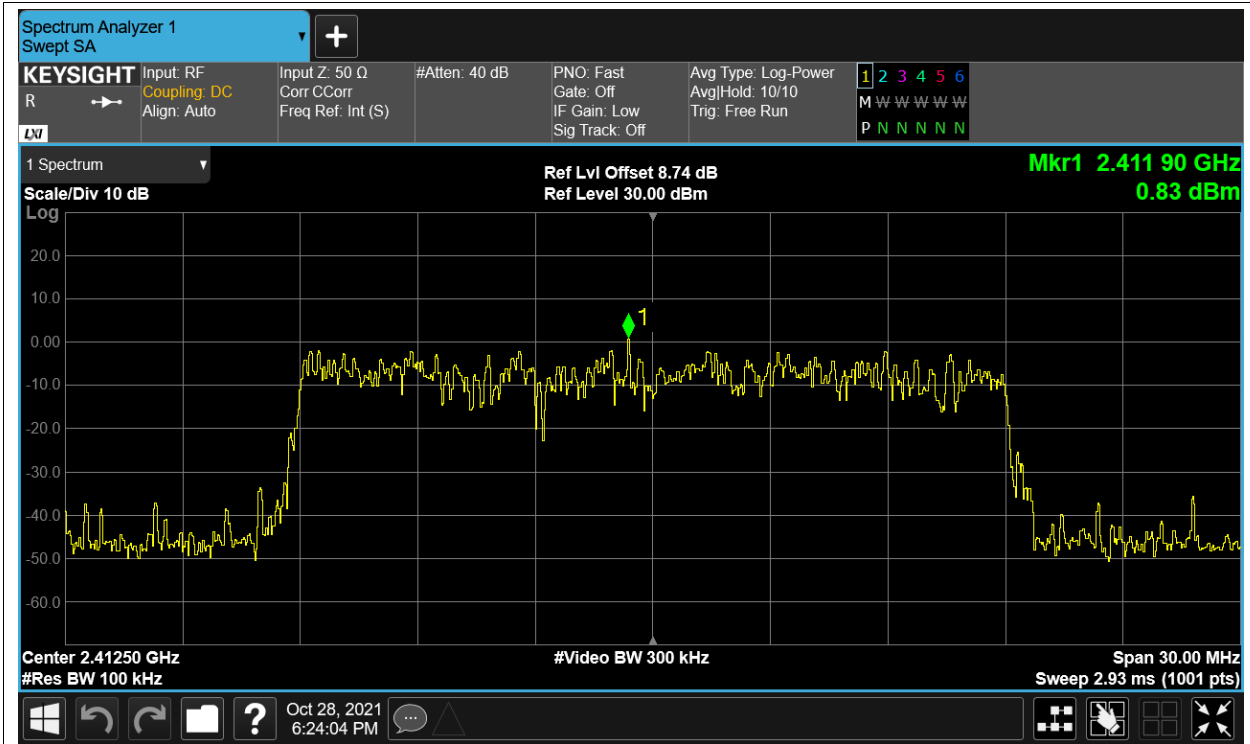

Tx. Spurious NVNT 2.4G-20M-16QAM 2437.5MHz Ant2 Ref

Tx. Spurious NVNT 2.4G-20M-16QAM 2437.5MHz Ant2 Emission

Tx. Spurious NVNT 2.4G-20M-16QAM 2462.5MHz Ant1 Ref

Tx. Spurious NVNT 2.4G-20M-16QAM 2462.5MHz Ant1 Emission

Tx. Spurious NVNT 2.4G-20M-16QAM 2462.5MHz Ant2 Ref

Tx. Spurious NVNT 2.4G-20M-16QAM 2462.5MHz Ant2 Emission

Tx. Spurious NVNT 2.4G-20M-QPSK 2412.5MHz Ant1 Ref

Tx. Spurious NVNT 2.4G-20M-QPSK 2412.5MHz Ant1 Emission

Tx. Spurious NVNT 2.4G-20M-QPSK 2412.5MHz Ant2 Ref

Tx. Spurious NVNT 2.4G-20M-QPSK 2412.5MHz Ant2 Emission

Tx. Spurious NVNT 2.4G-20M-QPSK 2437.5MHz Ant1 Ref

Tx. Spurious NVNT 2.4G-20M-QPSK 2437.5MHz Ant1 Emission

Tx. Spurious NVNT 2.4G-20M-QPSK 2437.5MHz Ant2 Ref

Tx. Spurious NVNT 2.4G-20M-QPSK 2437.5MHz Ant2 Emission

Tx. Spurious NVNT 2.4G-20M-QPSK 2462.5MHz Ant1 Ref

Tx. Spurious NVNT 2.4G-20M-QPSK 2462.5MHz Ant1 Emission