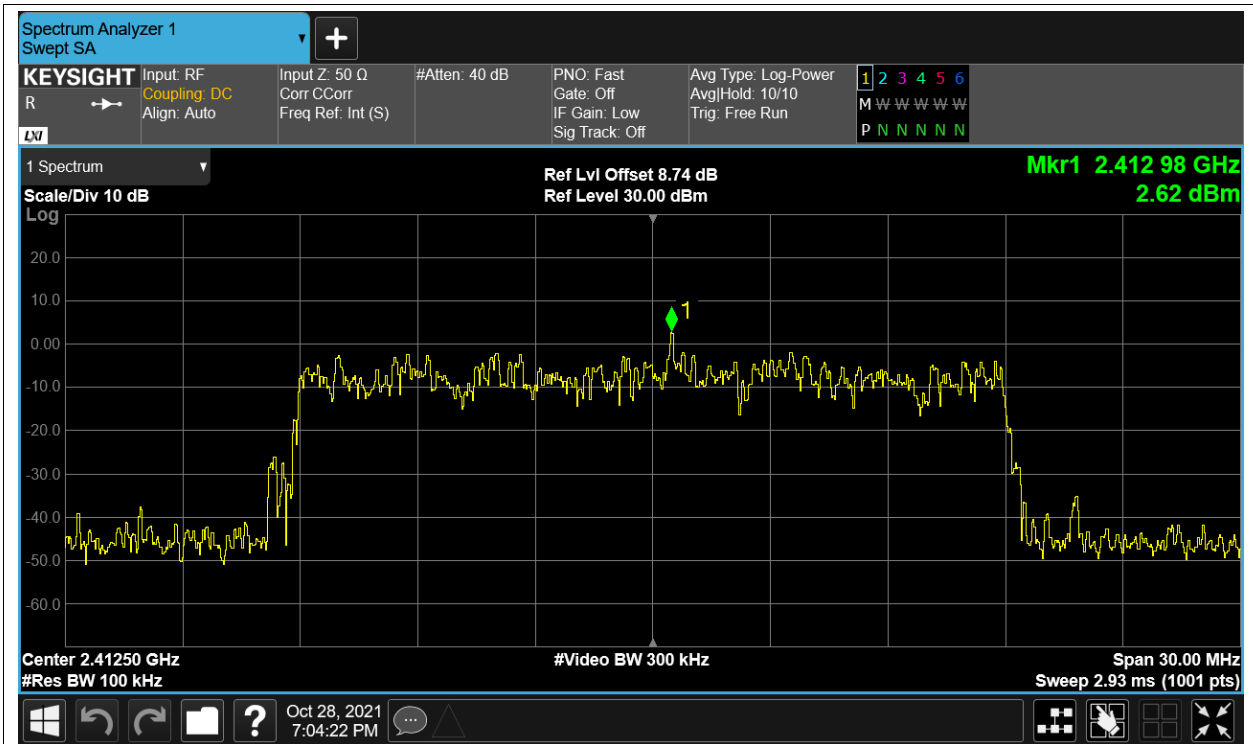

Tx. Spurious NVNT 2.4G-10M-QPSK 2439.5MHz Ant2 Ref

Tx. Spurious NVNT 2.4G-10M-QPSK 2439.5MHz Ant2 Emission

Tx. Spurious NVNT 2.4G-10M-QPSK 2471.5MHz Ant1 Ref

Tx. Spurious NVNT 2.4G-10M-QPSK 2471.5MHz Ant1 Emission

Tx. Spurious NVNT 2.4G-10M-QPSK 2471.5MHz Ant2 Ref

Tx. Spurious NVNT 2.4G-10M-QPSK 2471.5MHz Ant2 Emission

Tx. Spurious NVNT 2.4G-20M-16QAM 2412.5MHz Ant1 Ref

Tx. Spurious NVNT 2.4G-20M-16QAM 2412.5MHz Ant1 Emission

Tx. Spurious NVNT 2.4G-20M-16QAM 2412.5MHz Ant2 Ref

Tx. Spurious NVNT 2.4G-20M-16QAM 2412.5MHz Ant2 Emission

Tx. Spurious NVNT 2.4G-20M-16QAM 2437.5MHz Ant1 Ref

Tx. Spurious NVNT 2.4G-20M-16QAM 2437.5MHz Ant1 Emission