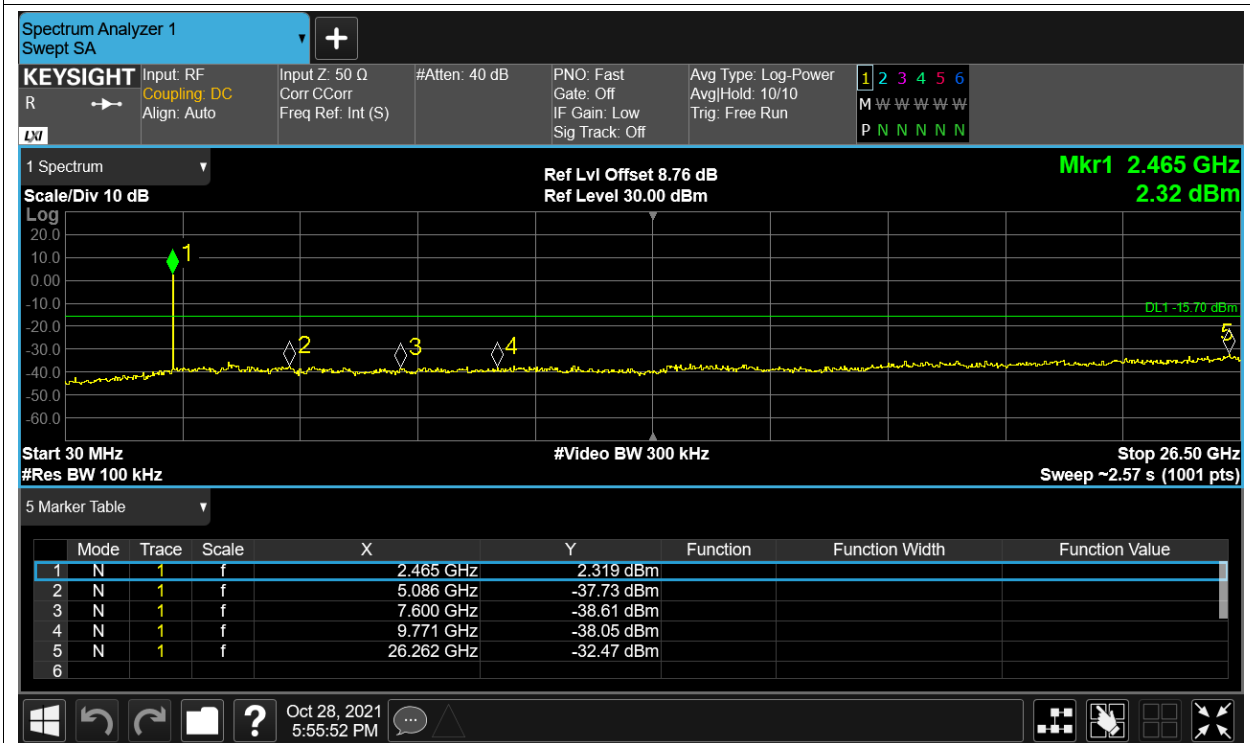

Tx. Spurious NVNT 2.4G-10M-QPSK 2407.5MHz Ant2 Ref

Tx. Spurious NVNT 2.4G-10M-QPSK 2407.5MHz Ant2 Emission

Tx. Spurious NVNT 2.4G-10M-QPSK 2439.5MHz Ant1 Ref

Tx. Spurious NVNT 2.4G-10M-QPSK 2439.5MHz Ant1 Emission

Tx. Spurious NVNT 2.4G-10M-QPSK 2439.5MHz Ant2 Ref

Tx. Spurious NVNT 2.4G-10M-QPSK 2439.5MHz Ant2 Emission

Tx. Spurious NVNT 2.4G-10M-QPSK 2471.5MHz Ant1 Ref

Tx. Spurious NVNT 2.4G-10M-QPSK 2471.5MHz Ant1 Emission

Tx. Spurious NVNT 2.4G-10M-QPSK 2471.5MHz Ant2 Ref

Tx. Spurious NVNT 2.4G-10M-QPSK 2471.5MHz Ant2 Emission

Tx. Spurious NVNT 2.4G-20M-16QAM 2412.5MHz Ant1 Ref

Tx. Spurious NVNT 2.4G-20M-16QAM 2412.5MHz Ant1 Emission