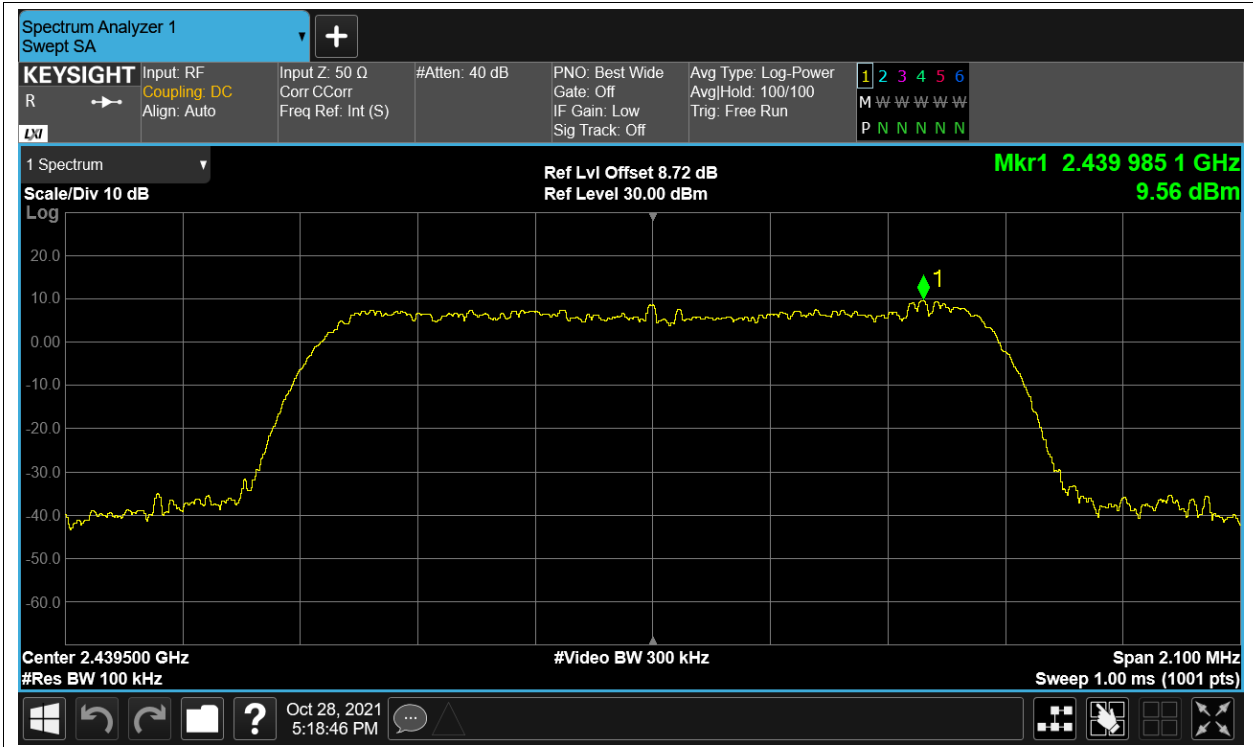

Tx. Spurious NVNT 2.4G-1.4M-16QAM 2475.5MHz Ant2 Ref

Tx. Spurious NVNT 2.4G-1.4M-16QAM 2475.5MHz Ant2 Emission

Tx. Spurious NVNT 2.4G-1.4M-QPSK 2403.5MHz Ant1 Ref

Tx. Spurious NVNT 2.4G-1.4M-QPSK 2403.5MHz Ant1 Emission

Tx. Spurious NVNT 2.4G-1.4M-QPSK 2403.5MHz Ant2 Ref

Tx. Spurious NVNT 2.4G-1.4M-QPSK 2403.5MHz Ant2 Emission

Tx. Spurious NVNT 2.4G-1.4M-QPSK 2439.5MHz Ant1 Ref

Tx. Spurious NVNT 2.4G-1.4M-QPSK 2439.5MHz Ant1 Emission