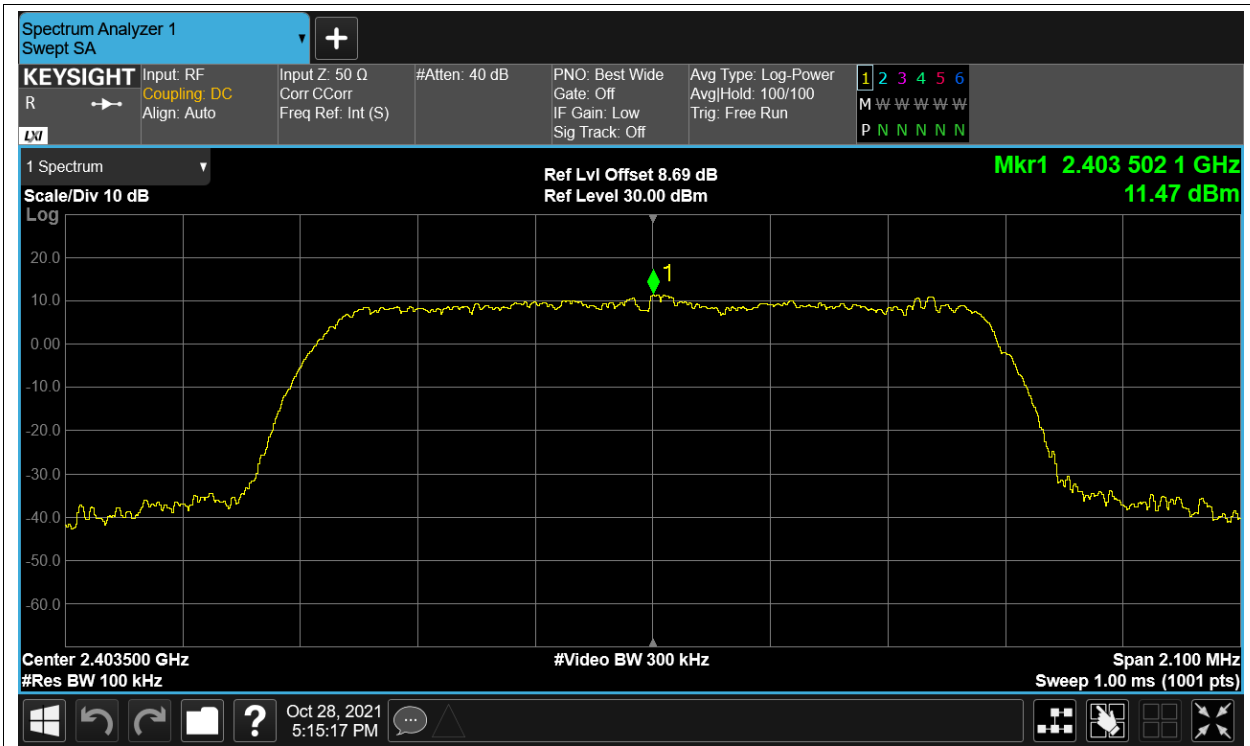

Tx. Spurious NVNT 2.4G-1.4M-16QAM 2439.5MHz Ant2 Ref

Tx. Spurious NVNT 2.4G-1.4M-16QAM 2439.5MHz Ant2 Emission

Tx. Spurious NVNT 2.4G-1.4M-16QAM 2475.5MHz Ant1 Ref

Tx. Spurious NVNT 2.4G-1.4M-16QAM 2475.5MHz Ant1 Emission

Tx. Spurious NVNT 2.4G-1.4M-16QAM 2475.5MHz Ant2 Ref

Tx. Spurious NVNT 2.4G-1.4M-16QAM 2475.5MHz Ant2 Emission

Tx. Spurious NVNT 2.4G-1.4M-QPSK 2403.5MHz Ant1 Ref

Tx. Spurious NVNT 2.4G-1.4M-QPSK 2403.5MHz Ant1 Emission