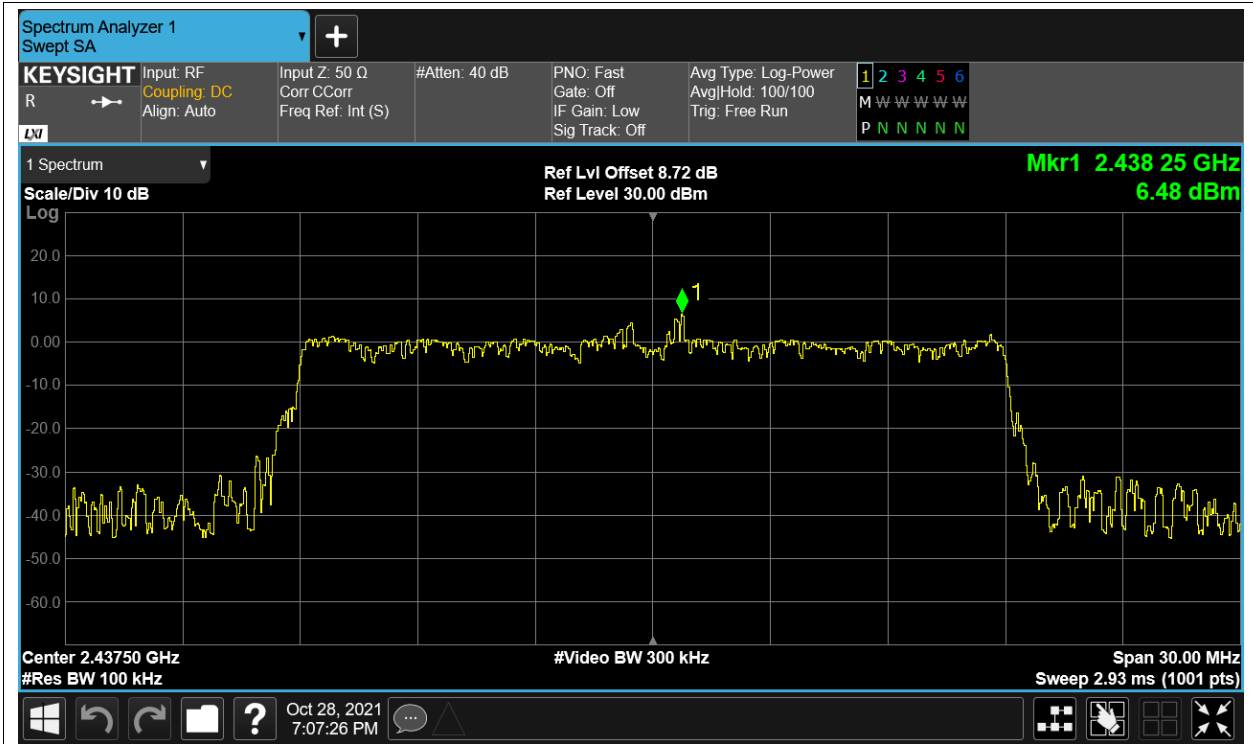

Tx. Spurious NVNT 2.4G-10M-QPSK 2471.5MHz Ant2 Ref

Tx. Spurious NVNT 2.4G-10M-QPSK 2471.5MHz Ant2 Emission

Tx. Spurious NVNT 2.4G-20M-16QAM 2412.5MHz Ant1 Ref

Tx. Spurious NVNT 2.4G-20M-16QAM 2412.5MHz Ant1 Emission

Tx. Spurious NVNT 2.4G-20M-16QAM 2412.5MHz Ant2 Ref

Tx. Spurious NVNT 2.4G-20M-16QAM 2412.5MHz Ant2 Emission

Tx. Spurious NVNT 2.4G-20M-16QAM 2437.5MHz Ant1 Ref

Tx. Spurious NVNT 2.4G-20M-16QAM 2437.5MHz Ant1 Emission

Tx. Spurious NVNT 2.4G-20M-16QAM 2437.5MHz Ant2 Ref

Tx. Spurious NVNT 2.4G-20M-16QAM 2437.5MHz Ant2 Emission

Tx. Spurious NVNT 2.4G-20M-16QAM 2462.5MHz Ant1 Ref

Tx. Spurious NVNT 2.4G-20M-16QAM 2462.5MHz Ant1 Emission

Tx. Spurious NVNT 2.4G-20M-16QAM 2462.5MHz Ant2 Ref

Tx. Spurious NVNT 2.4G-20M-16QAM 2462.5MHz Ant2 Emission

Tx. Spurious NVNT 2.4G-20M-QPSK 2412.5MHz Ant1 Ref

Tx. Spurious NVNT 2.4G-20M-QPSK 2412.5MHz Ant1 Emission