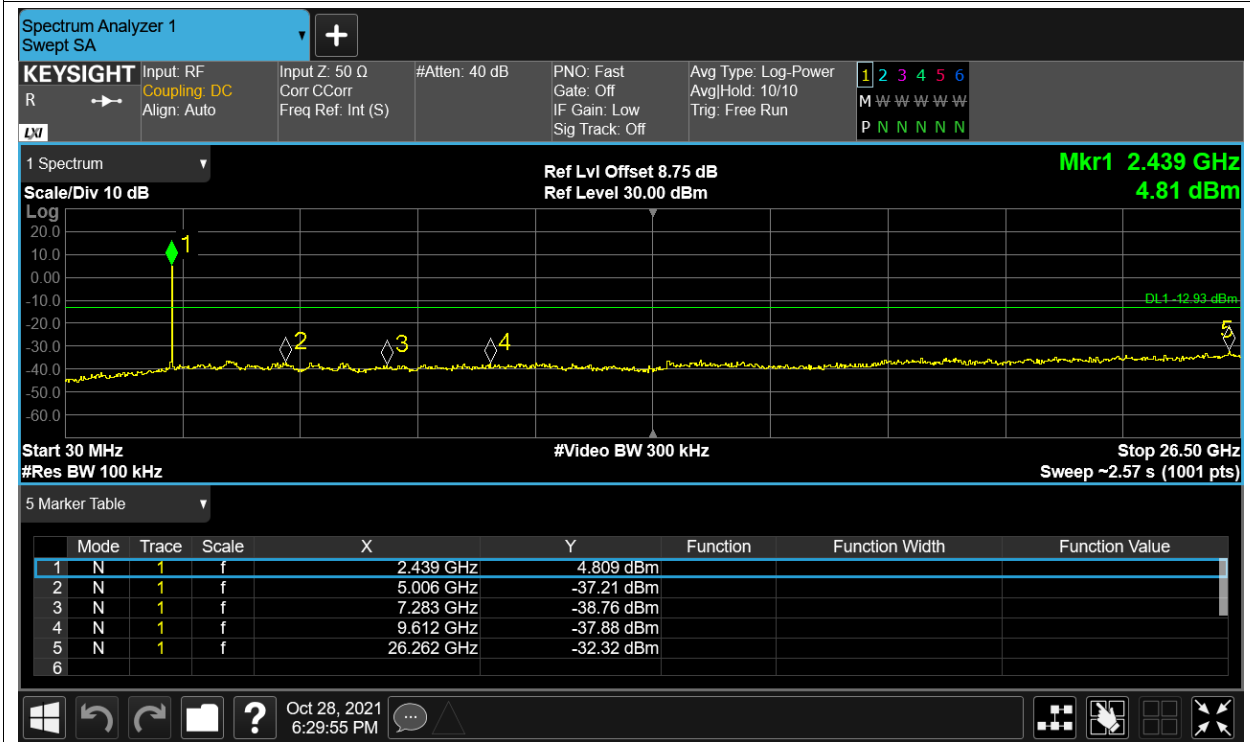

Tx. Spurious NVNT 2.4G-20M-16QAM 2462.5MHz Ant2 Ref

Tx. Spurious NVNT 2.4G-20M-16QAM 2462.5MHz Ant2 Emission

Tx. Spurious NVNT 2.4G-20M-QPSK 2412.5MHz Ant1 Ref

Tx. Spurious NVNT 2.4G-20M-QPSK 2412.5MHz Ant1 Emission

Tx. Spurious NVNT 2.4G-20M-QPSK 2412.5MHz Ant2 Ref

Tx. Spurious NVNT 2.4G-20M-QPSK 2412.5MHz Ant2 Emission

Tx. Spurious NVNT 2.4G-20M-QPSK 2437.5MHz Ant1 Ref

Tx. Spurious NVNT 2.4G-20M-QPSK 2437.5MHz Ant1 Emission

Tx. Spurious NVNT 2.4G-20M-QPSK 2437.5MHz Ant2 Ref

Tx. Spurious NVNT 2.4G-20M-QPSK 2437.5MHz Ant2 Emission

Tx. Spurious NVNT 2.4G-20M-QPSK 2462.5MHz Ant1 Ref

Tx. Spurious NVNT 2.4G-20M-QPSK 2462.5MHz Ant1 Emission

Tx. Spurious NVNT 2.4G-20M-QPSK 2462.5MHz Ant2 Ref

Tx. Spurious NVNT 2.4G-20M-QPSK 2462.5MHz Ant2 Emission