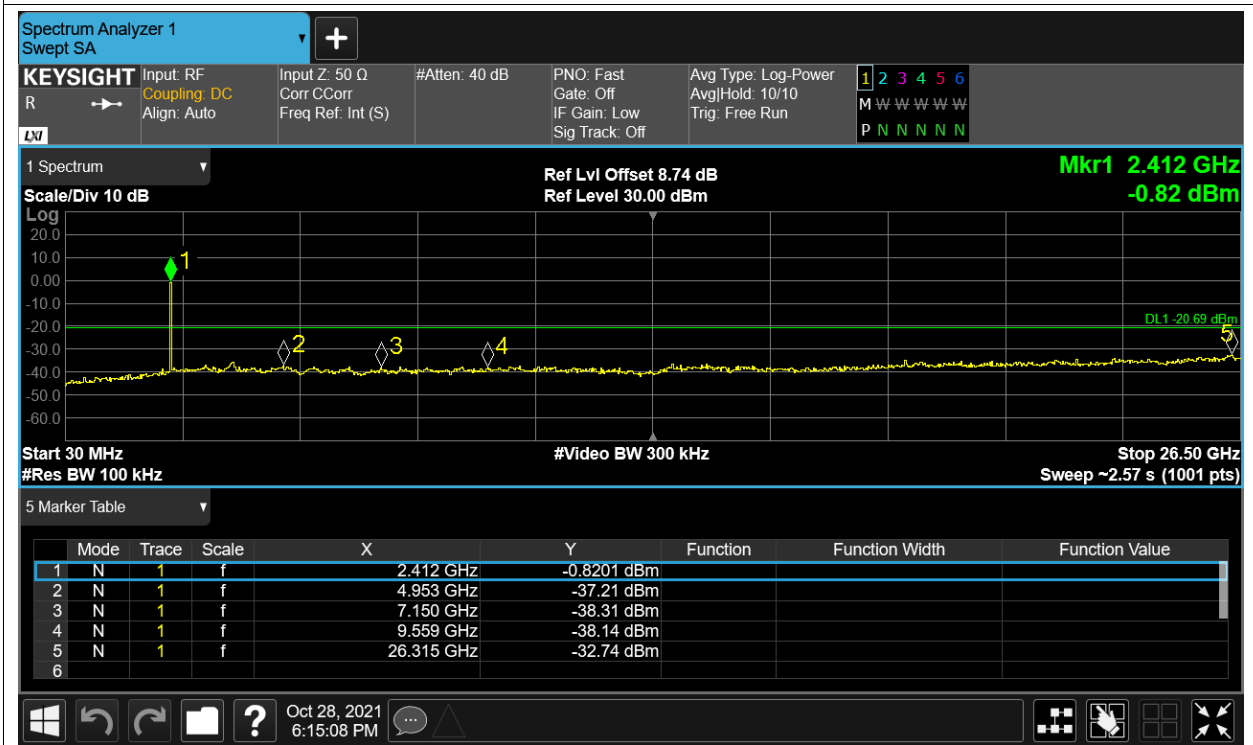

Tx. Spurious NVNT 2.4G-1.4M-QPSK 2475.5MHz Ant2 Ref

Tx. Spurious NVNT 2.4G-1.4M-QPSK 2475.5MHz Ant2 Emission

Tx. Spurious NVNT 2.4G-10M-16QAM 2407.5MHz Ant1 Ref

Tx. Spurious NVNT 2.4G-10M-16QAM 2407.5MHz Ant1 Emission

Tx. Spurious NVNT 2.4G-10M-16QAM 2407.5MHz Ant2 Ref

Tx. Spurious NVNT 2.4G-10M-16QAM 2407.5MHz Ant2 Emission

Tx. Spurious NVNT 2.4G-10M-16QAM 2439.5MHz Ant1 Ref

Tx. Spurious NVNT 2.4G-10M-16QAM 2439.5MHz Ant1 Emission