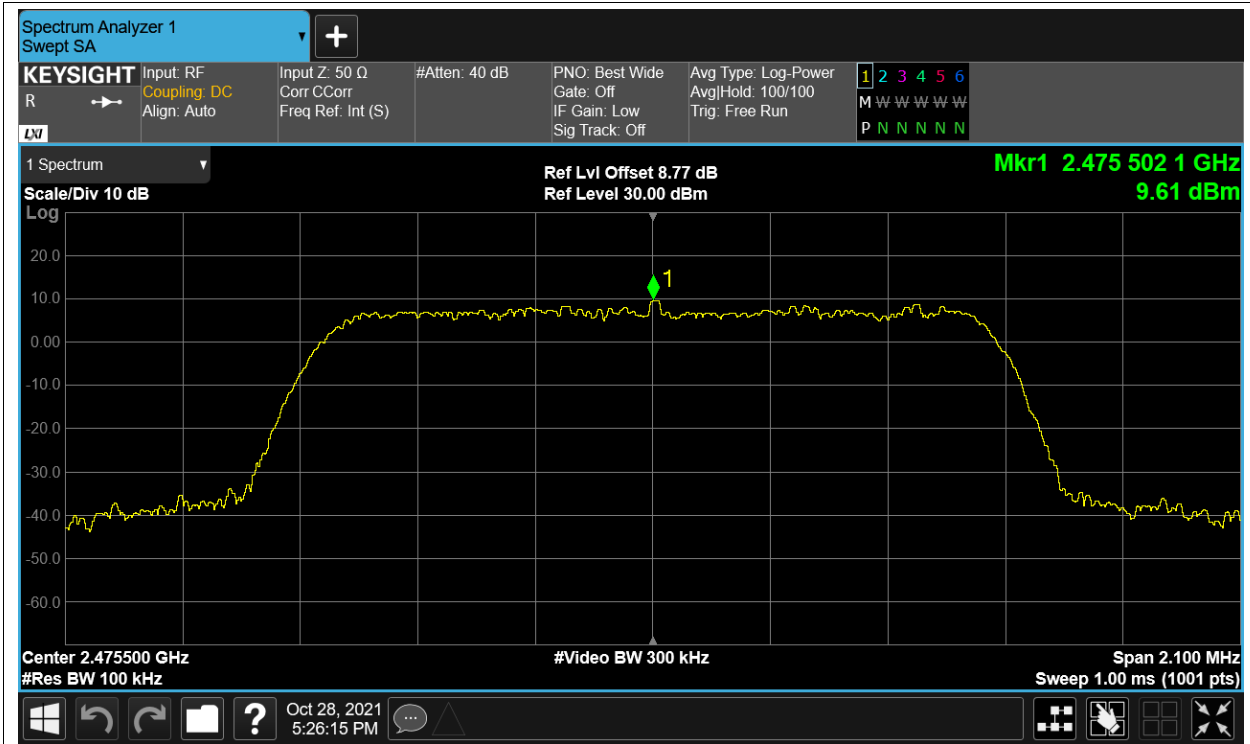

Tx. Spurious NVNT 2.4G-1.4M-16QAM 2403.5MHz Ant2 Ref

Tx. Spurious NVNT 2.4G-1.4M-16QAM 2403.5MHz Ant2 Emission

Tx. Spurious NVNT 2.4G-1.4M-16QAM 2439.5MHz Ant1 Ref

Tx. Spurious NVNT 2.4G-1.4M-16QAM 2439.5MHz Ant1 Emission

Tx. Spurious NVNT 2.4G-1.4M-16QAM 2439.5MHz Ant2 Ref

Tx. Spurious NVNT 2.4G-1.4M-16QAM 2439.5MHz Ant2 Emission

Tx. Spurious NVNT 2.4G-1.4M-16QAM 2475.5MHz Ant1 Ref

Tx. Spurious NVNT 2.4G-1.4M-16QAM 2475.5MHz Ant1 Emission