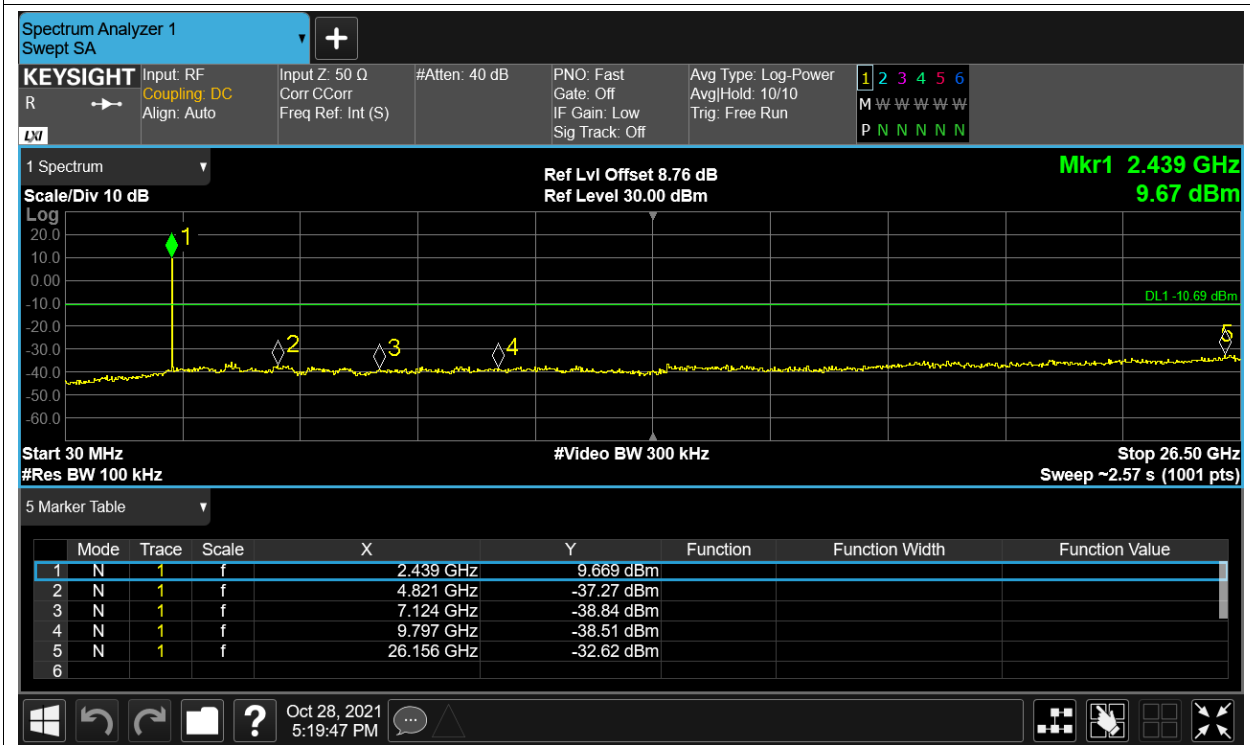

Tx. Spurious NVNT 2.4G-1.4M-QPSK 2403.5MHz Ant2 Ref

Tx. Spurious NVNT 2.4G-1.4M-QPSK 2403.5MHz Ant2 Emission

Tx. Spurious NVNT 2.4G-1.4M-QPSK 2439.5MHz Ant1 Ref

Tx. Spurious NVNT 2.4G-1.4M-QPSK 2439.5MHz Ant1 Emission

Tx. Spurious NVNT 2.4G-1.4M-QPSK 2439.5MHz Ant2 Ref

Tx. Spurious NVNT 2.4G-1.4M-QPSK 2439.5MHz Ant2 Emission

Tx. Spurious NVNT 2.4G-1.4M-QPSK 2475.5MHz Ant1 Ref

Tx. Spurious NVNT 2.4G-1.4M-QPSK 2475.5MHz Ant1 Emission