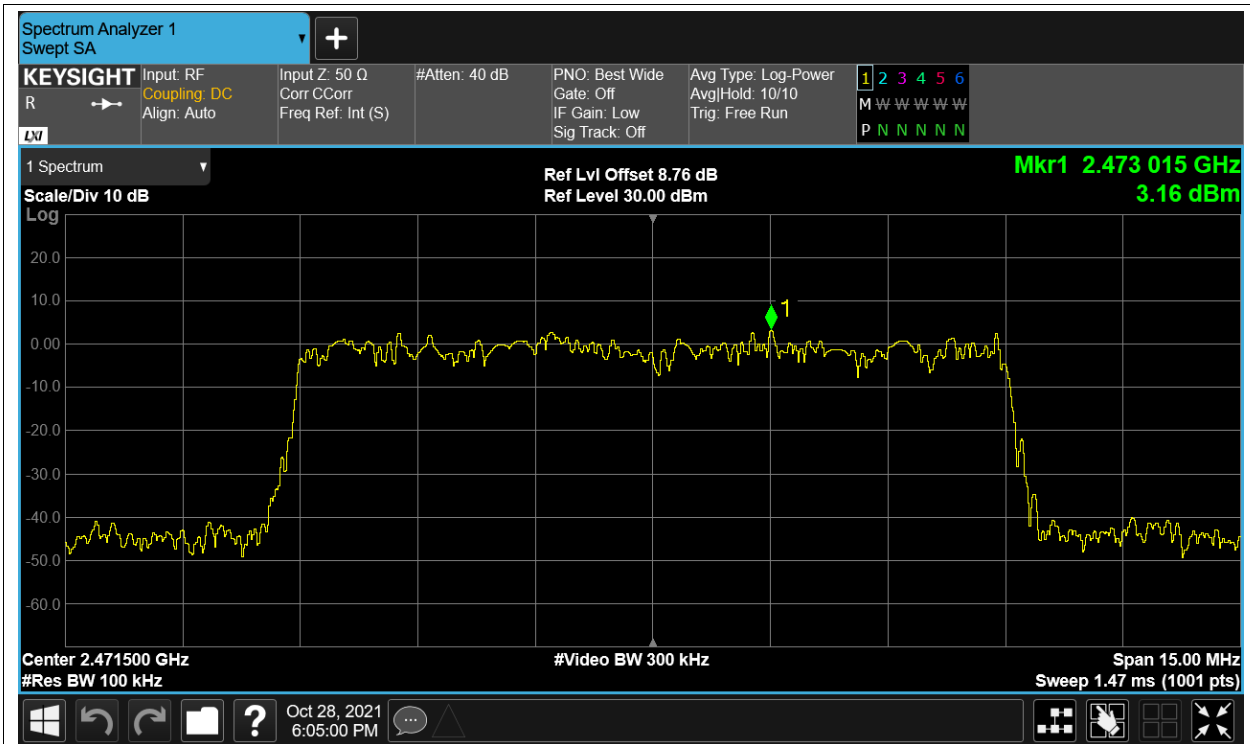

Tx. Spurious NVNT 2.4G-10M-16QAM 2407.5MHz Ant2 Ref

Tx. Spurious NVNT 2.4G-10M-16QAM 2407.5MHz Ant2 Emission

Tx. Spurious NVNT 2.4G-10M-16QAM 2439.5MHz Ant1 Ref

Tx. Spurious NVNT 2.4G-10M-16QAM 2439.5MHz Ant1 Emission

Tx. Spurious NVNT 2.4G-10M-16QAM 2439.5MHz Ant2 Ref

Tx. Spurious NVNT 2.4G-10M-16QAM 2439.5MHz Ant2 Emission

Tx. Spurious NVNT 2.4G-10M-16QAM 2471.5MHz Ant1 Ref

Tx. Spurious NVNT 2.4G-10M-16QAM 2471.5MHz Ant1 Emission

Tx. Spurious NVNT 2.4G-10M-16QAM 2471.5MHz Ant2 Ref

Tx. Spurious NVNT 2.4G-10M-16QAM 2471.5MHz Ant2 Emission

Tx. Spurious NVNT 2.4G-10M-QPSK 2407.5MHz Ant1 Ref

Tx. Spurious NVNT 2.4G-10M-QPSK 2407.5MHz Ant1 Emission