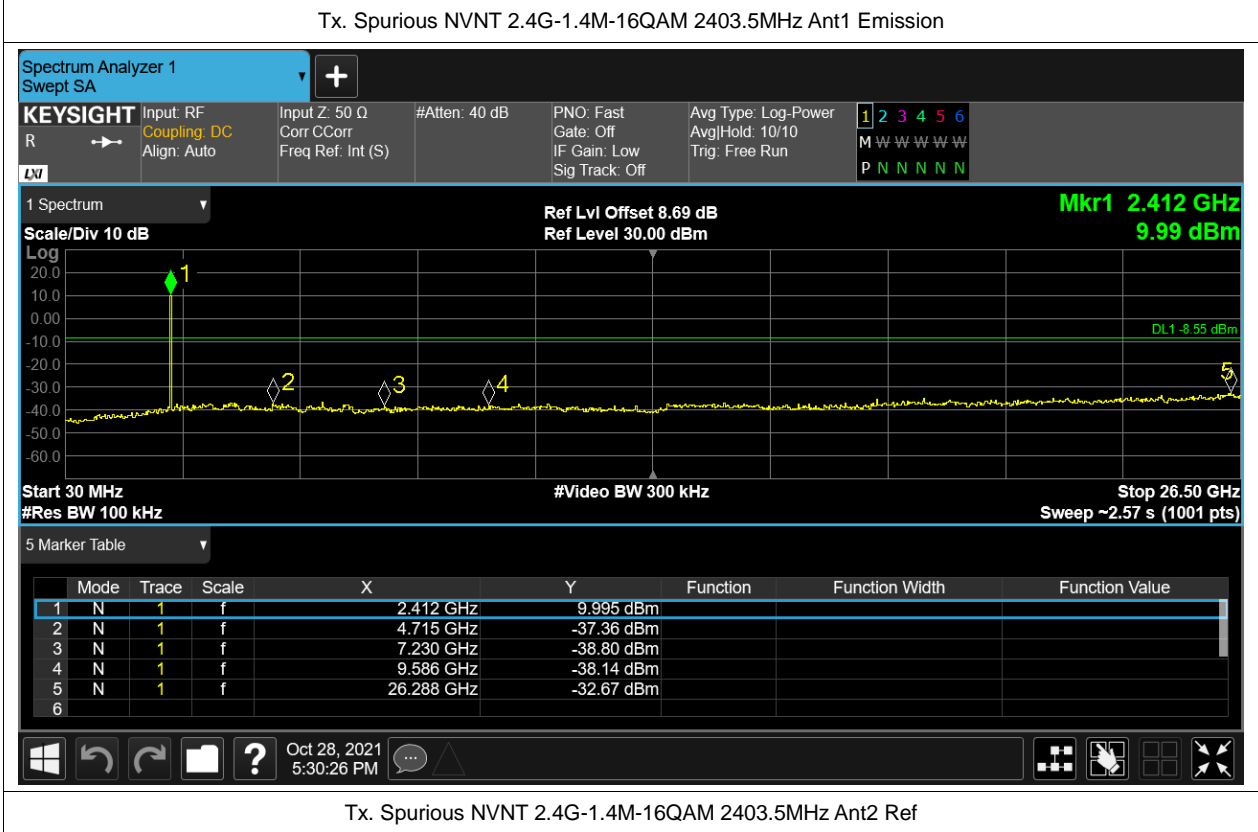

Tx. Spurious NVNT 2.4G-1.4M-16QAM 2403.5MHz Ant2 Ref