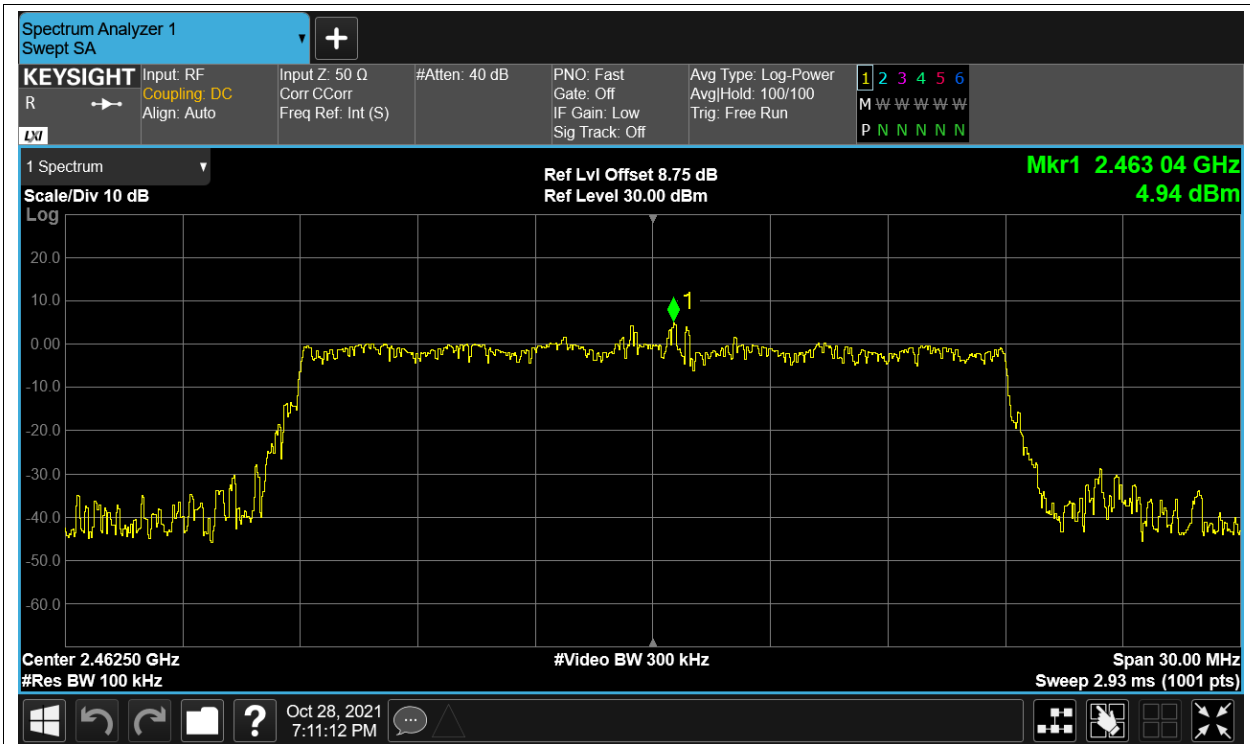

Tx. Spurious NVNT 2.4G-10M-QPSK 2471.5MHz Ant2 Ref

Tx. Spurious NVNT 2.4G-10M-QPSK 2471.5MHz Ant2 Emission

Tx. Spurious NVNT 2.4G-20M-16QAM 2412.5MHz Ant1 Ref

Tx. Spurious NVNT 2.4G-20M-16QAM 2412.5MHz Ant1 Emission

Tx. Spurious NVNT 2.4G-20M-16QAM 2412.5MHz Ant2 Ref

Tx. Spurious NVNT 2.4G-20M-16QAM 2412.5MHz Ant2 Emission

Tx. Spurious NVNT 2.4G-20M-16QAM 2437.5MHz Ant1 Ref

Tx. Spurious NVNT 2.4G-20M-16QAM 2437.5MHz Ant1 Emission

Tx. Spurious NVNT 2.4G-20M-16QAM 2437.5MHz Ant2 Ref

Tx. Spurious NVNT 2.4G-20M-16QAM 2437.5MHz Ant2 Emission

Tx. Spurious NVNT 2.4G-20M-16QAM 2462.5MHz Ant1 Ref

Tx. Spurious NVNT 2.4G-20M-16QAM 2462.5MHz Ant1 Emission

Tx. Spurious NVNT 2.4G-20M-16QAM 2462.5MHz Ant2 Ref

Tx. Spurious NVNT 2.4G-20M-16QAM 2462.5MHz Ant2 Emission

Tx. Spurious NVNT 2.4G-20M-QPSK 2412.5MHz Ant1 Ref

Tx. Spurious NVNT 2.4G-20M-QPSK 2412.5MHz Ant1 Emission