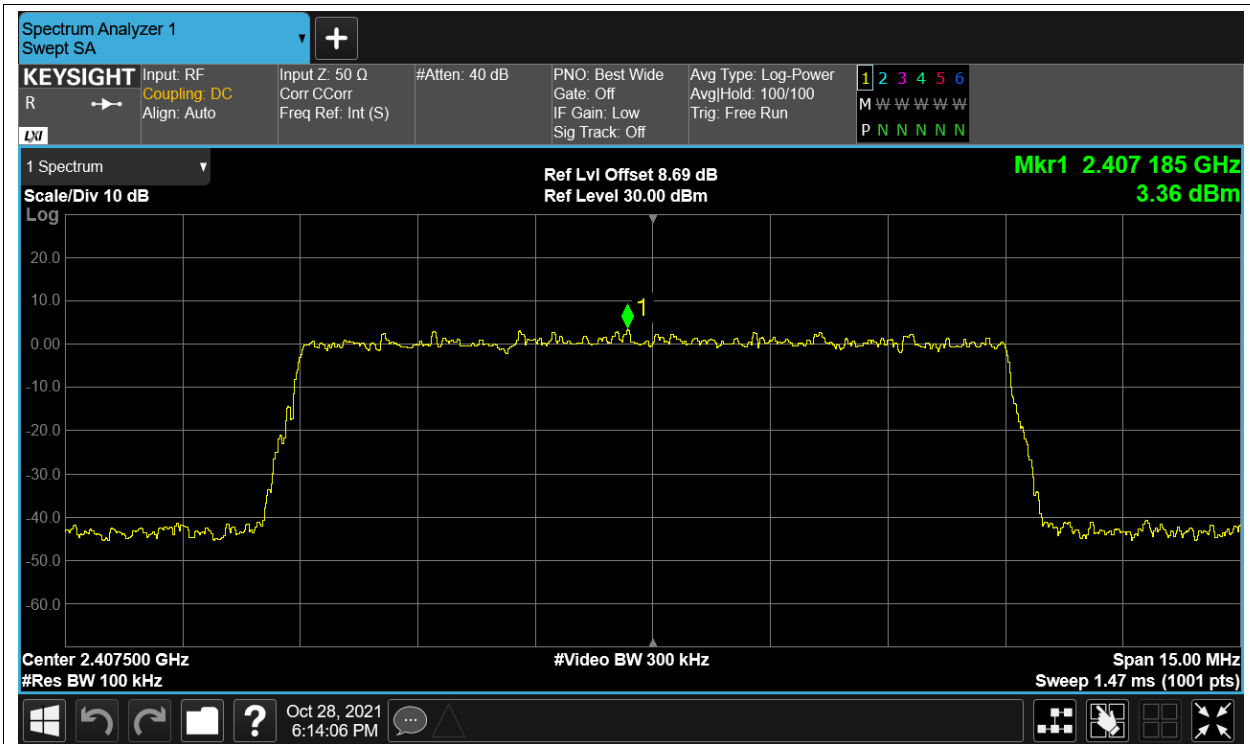

Tx. Spurious NVNT 2.4G-1.4M-QPSK 2403.5MHz Ant2 Ref

Tx. Spurious NVNT 2.4G-1.4M-QPSK 2403.5MHz Ant2 Emission

Tx. Spurious NVNT 2.4G-1.4M-QPSK 2439.5MHz Ant1 Ref

Tx. Spurious NVNT 2.4G-1.4M-QPSK 2439.5MHz Ant1 Emission

Tx. Spurious NVNT 2.4G-1.4M-QPSK 2439.5MHz Ant2 Ref

Tx. Spurious NVNT 2.4G-1.4M-QPSK 2439.5MHz Ant2 Emission

Tx. Spurious NVNT 2.4G-1.4M-QPSK 2475.5MHz Ant1 Ref

Tx. Spurious NVNT 2.4G-1.4M-QPSK 2475.5MHz Ant1 Emission

Tx. Spurious NVNT 2.4G-1.4M-QPSK 2475.5MHz Ant2 Ref

Tx. Spurious NVNT 2.4G-1.4M-QPSK 2475.5MHz Ant2 Emission

Tx. Spurious NVNT 2.4G-10M-16QAM 2407.5MHz Ant1 Ref

Tx. Spurious NVNT 2.4G-10M-16QAM 2407.5MHz Ant1 Emission