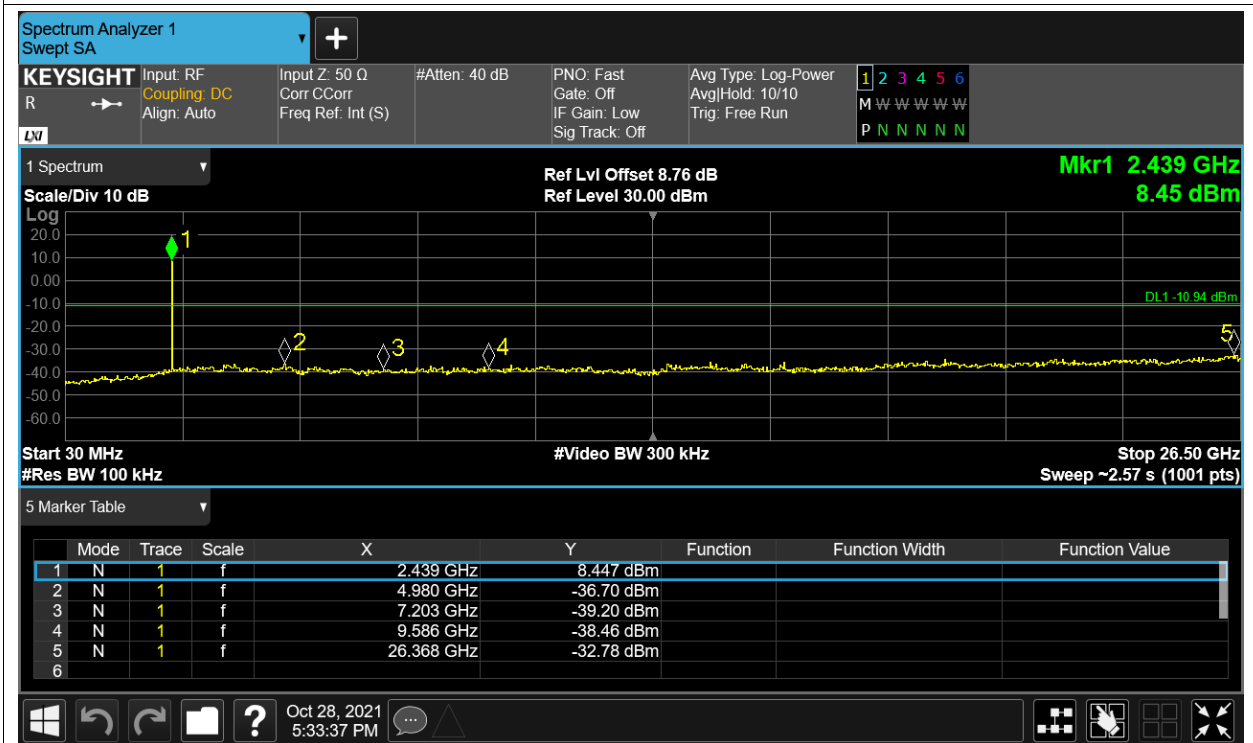

Tx. Spurious NVNT 2.4G-1.4M-16QAM 2439.5MHz Ant2 Emission