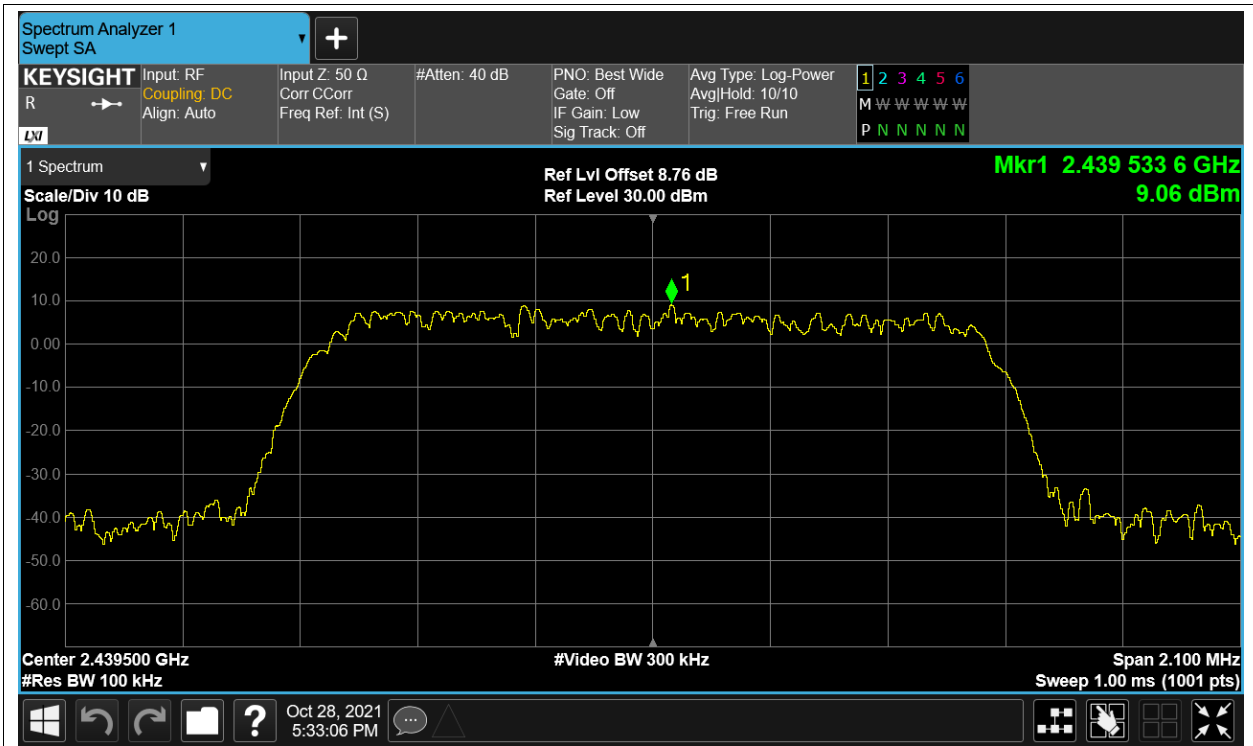

Tx. Spurious NVNT 2.4G-1.4M-16QAM 2403.5MHz Ant2 Ref

Tx. Spurious NVNT 2.4G-1.4M-16QAM 2403.5MHz Ant2 Emission

Tx. Spurious NVNT 2.4G-1.4M-16QAM 2439.5MHz Ant1 Ref

Tx. Spurious NVNT 2.4G-1.4M-16QAM 2439.5MHz Ant1 Emission

Tx. Spurious NVNT 2.4G-1.4M-16QAM 2439.5MHz Ant2 Ref

Tx. Spurious NVNT 2.4G-1.4M-16QAM 2439.5MHz Ant2 Emission

Tx. Spurious NVNT 2.4G-1.4M-16QAM 2475.5MHz Ant1 Ref

Tx. Spurious NVNT 2.4G-1.4M-16QAM 2475.5MHz Ant1 Emission