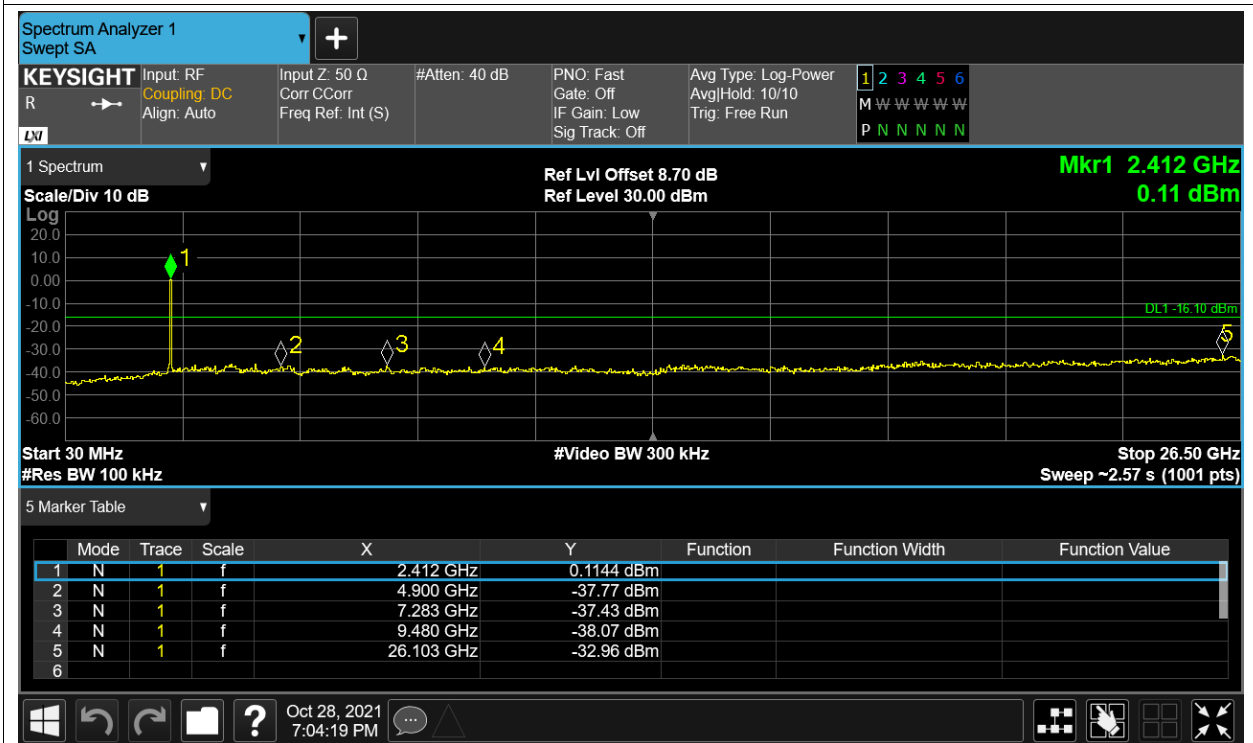

Tx. Spurious NVNT 2.4G-10M-QPSK 2439.5MHz Ant2 Ref

Tx. Spurious NVNT 2.4G-10M-QPSK 2439.5MHz Ant2 Emission

Tx. Spurious NVNT 2.4G-10M-QPSK 2471.5MHz Ant1 Ref

Tx. Spurious NVNT 2.4G-10M-QPSK 2471.5MHz Ant1 Emission

Tx. Spurious NVNT 2.4G-10M-QPSK 2471.5MHz Ant2 Ref

Tx. Spurious NVNT 2.4G-10M-QPSK 2471.5MHz Ant2 Emission

Tx. Spurious NVNT 2.4G-20M-16QAM 2412.5MHz Ant1 Ref

Tx. Spurious NVNT 2.4G-20M-16QAM 2412.5MHz Ant1 Emission

Tx. Spurious NVNT 2.4G-20M-16QAM 2412.5MHz Ant2 Ref

Tx. Spurious NVNT 2.4G-20M-16QAM 2412.5MHz Ant2 Emission

Tx. Spurious NVNT 2.4G-20M-16QAM 2437.5MHz Ant1 Ref

Tx. Spurious NVNT 2.4G-20M-16QAM 2437.5MHz Ant1 Emission