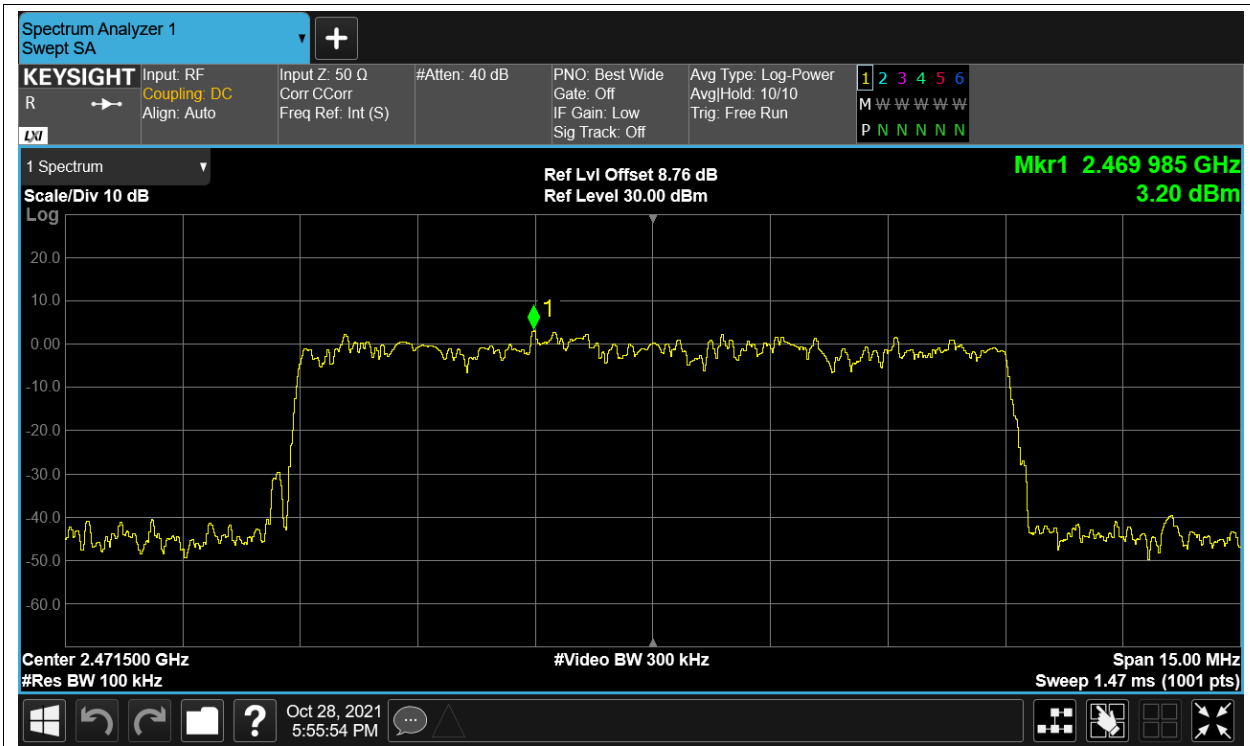

Tx. Spurious NVNT 2.4G-10M-QPSK 2407.5MHz Ant2 Ref

Tx. Spurious NVNT 2.4G-10M-QPSK 2407.5MHz Ant2 Emission

Tx. Spurious NVNT 2.4G-10M-QPSK 2439.5MHz Ant1 Ref

Tx. Spurious NVNT 2.4G-10M-QPSK 2439.5MHz Ant1 Emission

Tx. Spurious NVNT 2.4G-10M-QPSK 2439.5MHz Ant2 Ref

Tx. Spurious NVNT 2.4G-10M-QPSK 2439.5MHz Ant2 Emission

Tx. Spurious NVNT 2.4G-10M-QPSK 2471.5MHz Ant1 Ref

Tx. Spurious NVNT 2.4G-10M-QPSK 2471.5MHz Ant1 Emission

Tx. Spurious NVNT 2.4G-10M-QPSK 2471.5MHz Ant2 Ref

Tx. Spurious NVNT 2.4G-10M-QPSK 2471.5MHz Ant2 Emission

Tx. Spurious NVNT 2.4G-20M-16QAM 2412.5MHz Ant1 Ref

Tx. Spurious NVNT 2.4G-20M-16QAM 2412.5MHz Ant1 Emission

Tx. Spurious NVNT 2.4G-20M-16QAM 2412.5MHz Ant2 Ref

Tx. Spurious NVNT 2.4G-20M-16QAM 2412.5MHz Ant2 Emission

Tx. Spurious NVNT 2.4G-20M-16QAM 2437.5MHz Ant1 Ref

Tx. Spurious NVNT 2.4G-20M-16QAM 2437.5MHz Ant1 Emission