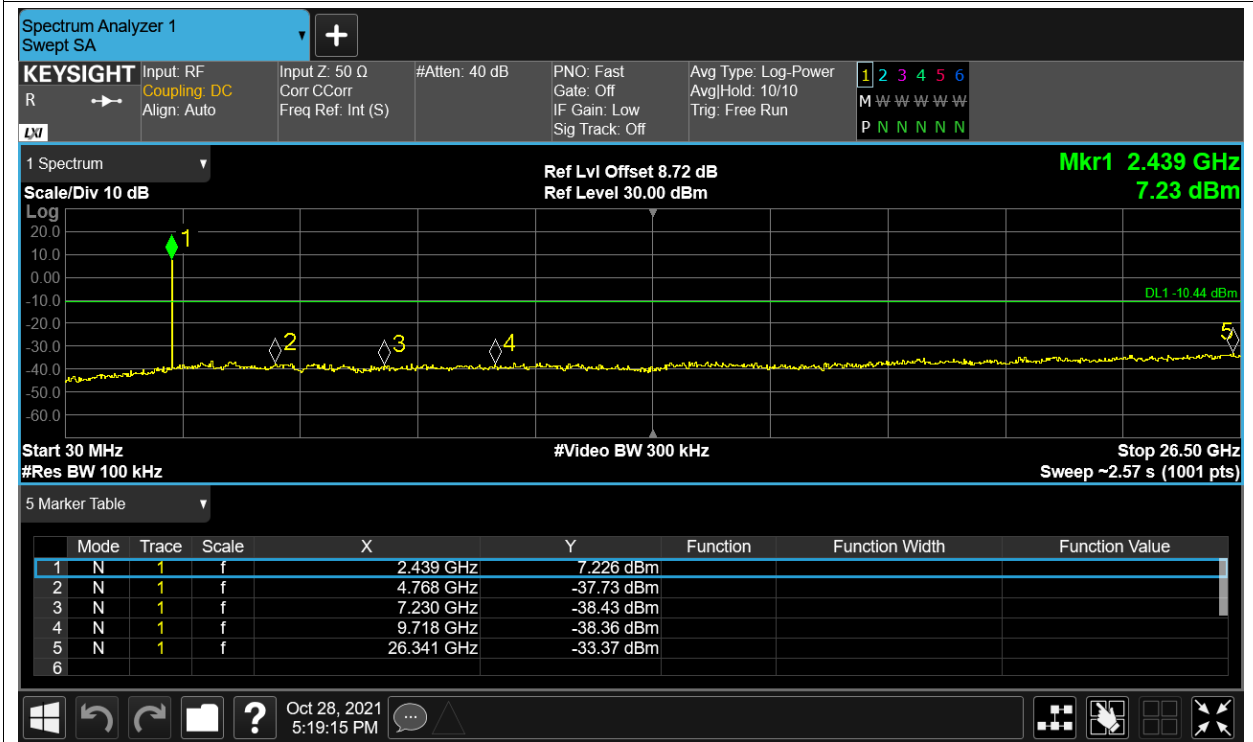

Tx. Spurious NVNT 2.4G-1.4M-QPSK 2403.5MHz Ant2 Ref

Tx. Spurious NVNT 2.4G-1.4M-QPSK 2403.5MHz Ant2 Emission

Tx. Spurious NVNT 2.4G-1.4M-QPSK 2439.5MHz Ant1 Ref

Tx. Spurious NVNT 2.4G-1.4M-QPSK 2439.5MHz Ant1 Emission

Tx. Spurious NVNT 2.4G-1.4M-QPSK 2439.5MHz Ant2 Ref

Tx. Spurious NVNT 2.4G-1.4M-QPSK 2439.5MHz Ant2 Emission

Tx. Spurious NVNT 2.4G-1.4M-QPSK 2475.5MHz Ant1 Ref

Tx. Spurious NVNT 2.4G-1.4M-QPSK 2475.5MHz Ant1 Emission