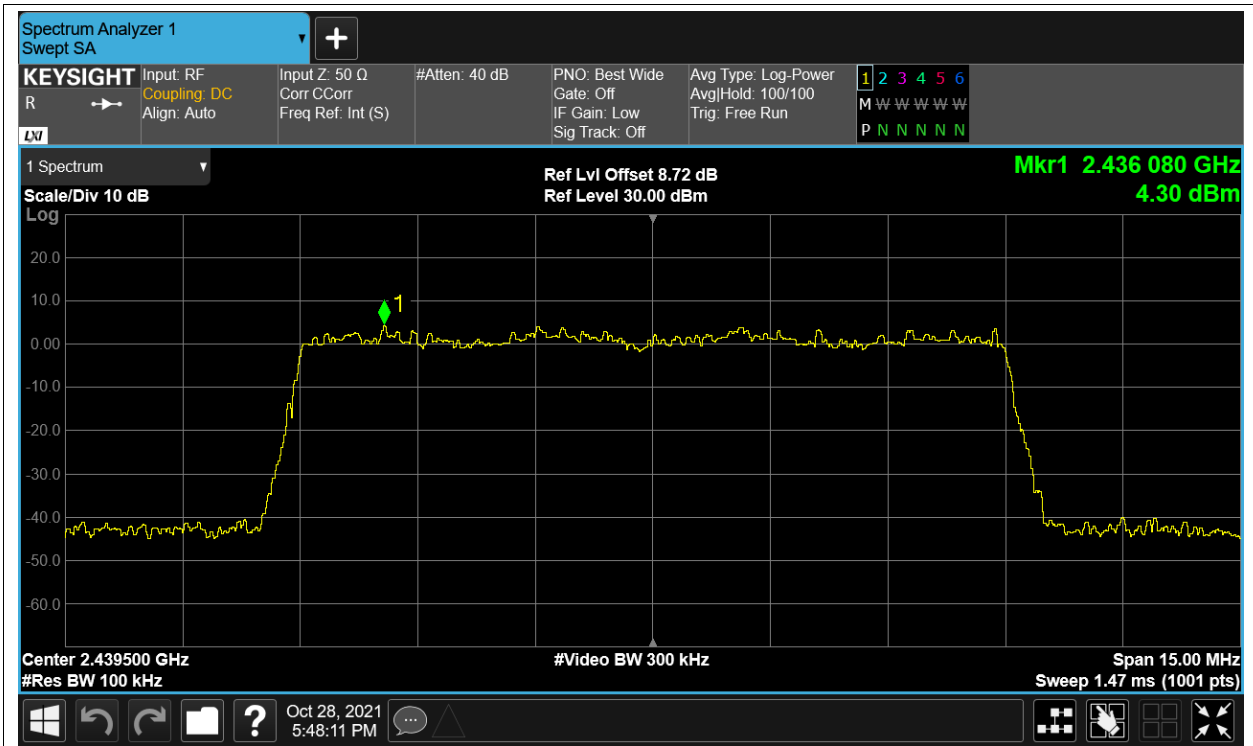

Tx. Spurious NVNT 2.4G-10M-16QAM 2439.5MHz Ant2 Ref

Tx. Spurious NVNT 2.4G-10M-16QAM 2439.5MHz Ant2 Emission

Tx. Spurious NVNT 2.4G-10M-16QAM 2471.5MHz Ant1 Ref

Tx. Spurious NVNT 2.4G-10M-16QAM 2471.5MHz Ant1 Emission

Tx. Spurious NVNT 2.4G-10M-16QAM 2471.5MHz Ant2 Ref

Tx. Spurious NVNT 2.4G-10M-16QAM 2471.5MHz Ant2 Emission

Tx. Spurious NVNT 2.4G-10M-QPSK 2407.5MHz Ant1 Ref

Tx. Spurious NVNT 2.4G-10M-QPSK 2407.5MHz Ant1 Emission

Tx. Spurious NVNT 2.4G-10M-QPSK 2407.5MHz Ant2 Ref

Tx. Spurious NVNT 2.4G-10M-QPSK 2407.5MHz Ant2 Emission

Tx. Spurious NVNT 2.4G-10M-QPSK 2439.5MHz Ant1 Ref

Tx. Spurious NVNT 2.4G-10M-QPSK 2439.5MHz Ant1 Emission