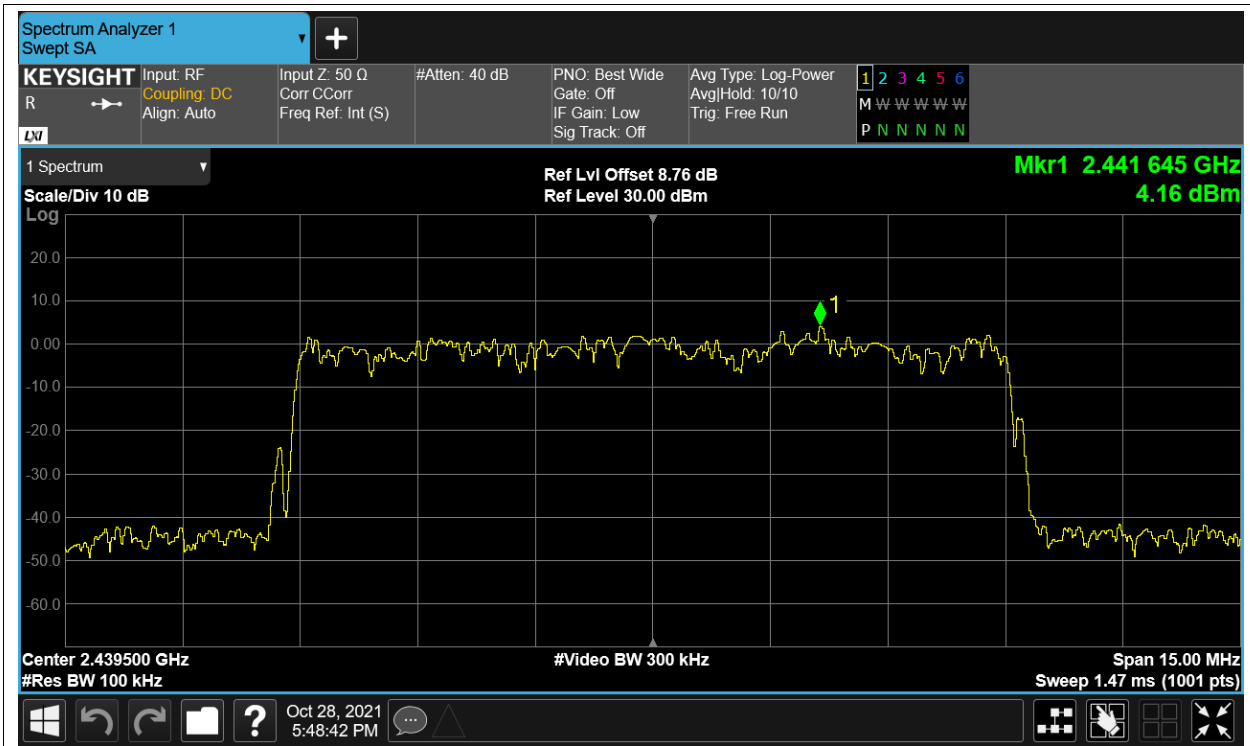

Tx. Spurious NVNT 2.4G-10M-16QAM 2471.5MHz Ant2 Ref

Tx. Spurious NVNT 2.4G-10M-16QAM 2471.5MHz Ant2 Emission

Tx. Spurious NVNT 2.4G-10M-QPSK 2407.5MHz Ant1 Ref

Tx. Spurious NVNT 2.4G-10M-QPSK 2407.5MHz Ant1 Emission

Tx. Spurious NVNT 2.4G-10M-QPSK 2407.5MHz Ant2 Ref

Tx. Spurious NVNT 2.4G-10M-QPSK 2407.5MHz Ant2 Emission

Tx. Spurious NVNT 2.4G-10M-QPSK 2439.5MHz Ant1 Ref

Tx. Spurious NVNT 2.4G-10M-QPSK 2439.5MHz Ant1 Emission

Tx. Spurious NVNT 2.4G-10M-QPSK 2439.5MHz Ant2 Ref

Tx. Spurious NVNT 2.4G-10M-QPSK 2439.5MHz Ant2 Emission

Tx. Spurious NVNT 2.4G-10M-QPSK 2471.5MHz Ant1 Ref

Tx. Spurious NVNT 2.4G-10M-QPSK 2471.5MHz Ant1 Emission