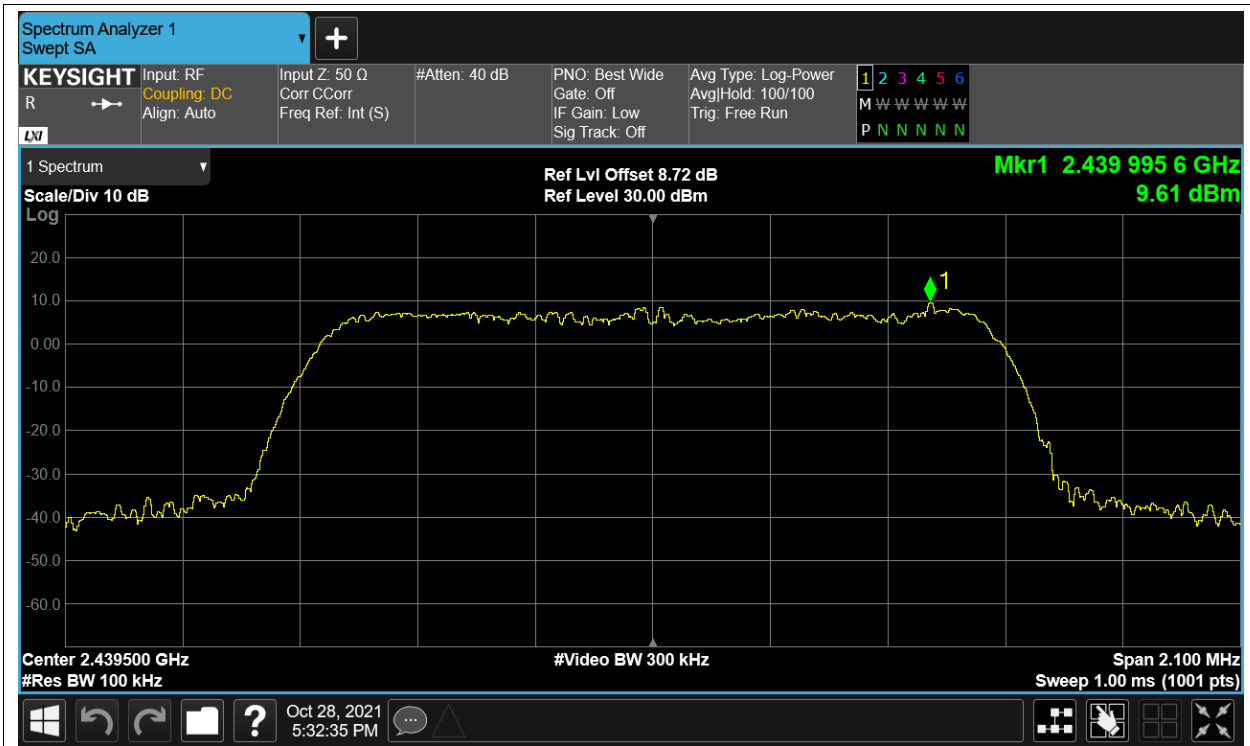

Tx. Spurious NVNT 2.4G-1.4M-16QAM 2403.5MHz Ant2 Ref

Tx. Spurious NVNT 2.4G-1.4M-16QAM 2403.5MHz Ant2 Emission

Tx. Spurious NVNT 2.4G-1.4M-16QAM 2439.5MHz Ant1 Ref

Tx. Spurious NVNT 2.4G-1.4M-16QAM 2439.5MHz Ant1 Emission

Tx. Spurious NVNT 2.4G-1.4M-16QAM 2439.5MHz Ant2 Ref

Tx. Spurious NVNT 2.4G-1.4M-16QAM 2439.5MHz Ant2 Emission

Tx. Spurious NVNT 2.4G-1.4M-16QAM 2475.5MHz Ant1 Ref

Tx. Spurious NVNT 2.4G-1.4M-16QAM 2475.5MHz Ant1 Emission