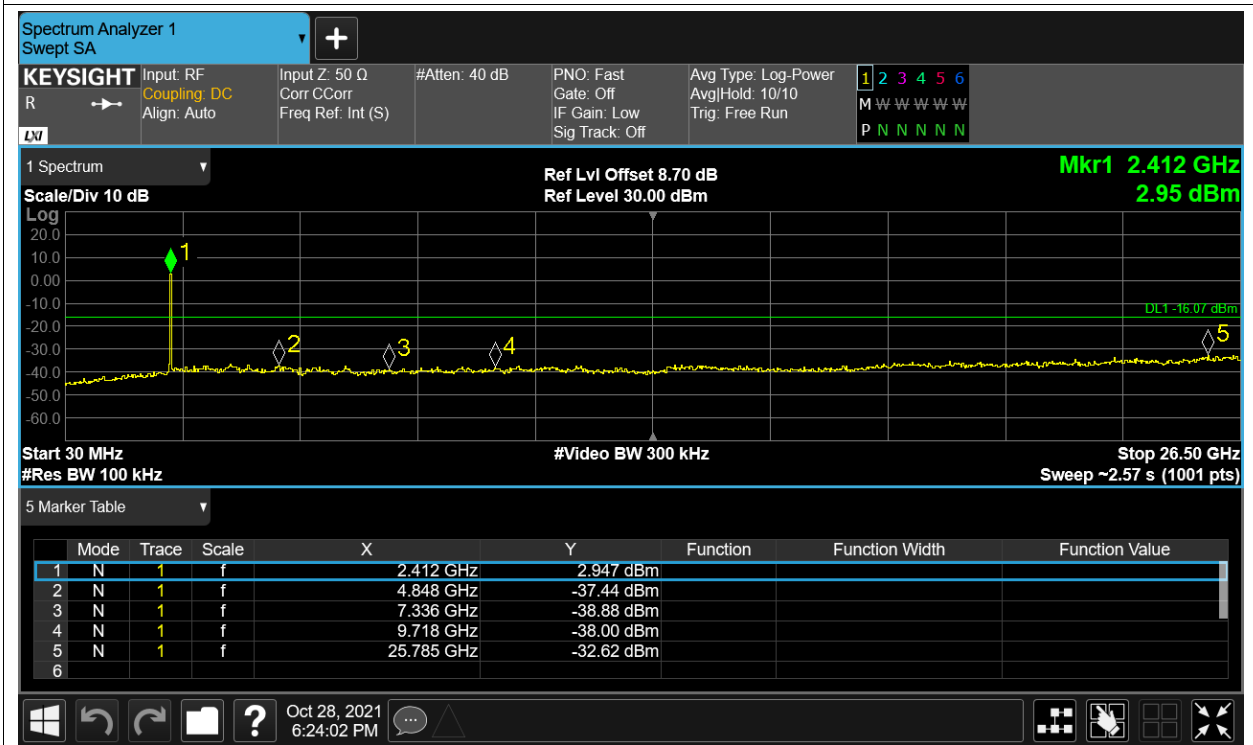

Tx. Spurious NVNT 2.4G-20M-16QAM 2437.5MHz Ant2 Ref

Tx. Spurious NVNT 2.4G-20M-16QAM 2437.5MHz Ant2 Emission

Tx. Spurious NVNT 2.4G-20M-16QAM 2462.5MHz Ant1 Ref

Tx. Spurious NVNT 2.4G-20M-16QAM 2462.5MHz Ant1 Emission

Tx. Spurious NVNT 2.4G-20M-16QAM 2462.5MHz Ant2 Ref

Tx. Spurious NVNT 2.4G-20M-16QAM 2462.5MHz Ant2 Emission

Tx. Spurious NVNT 2.4G-20M-QPSK 2412.5MHz Ant1 Ref

Tx. Spurious NVNT 2.4G-20M-QPSK 2412.5MHz Ant1 Emission

Tx. Spurious NVNT 2.4G-20M-QPSK 2412.5MHz Ant2 Ref

Tx. Spurious NVNT 2.4G-20M-QPSK 2412.5MHz Ant2 Emission

Tx. Spurious NVNT 2.4G-20M-QPSK 2437.5MHz Ant1 Ref

Tx. Spurious NVNT 2.4G-20M-QPSK 2437.5MHz Ant1 Emission

Tx. Spurious NVNT 2.4G-20M-QPSK 2437.5MHz Ant2 Ref

Tx. Spurious NVNT 2.4G-20M-QPSK 2437.5MHz Ant2 Emission

Tx. Spurious NVNT 2.4G-20M-QPSK 2462.5MHz Ant1 Ref

Tx. Spurious NVNT 2.4G-20M-QPSK 2462.5MHz Ant1 Emission