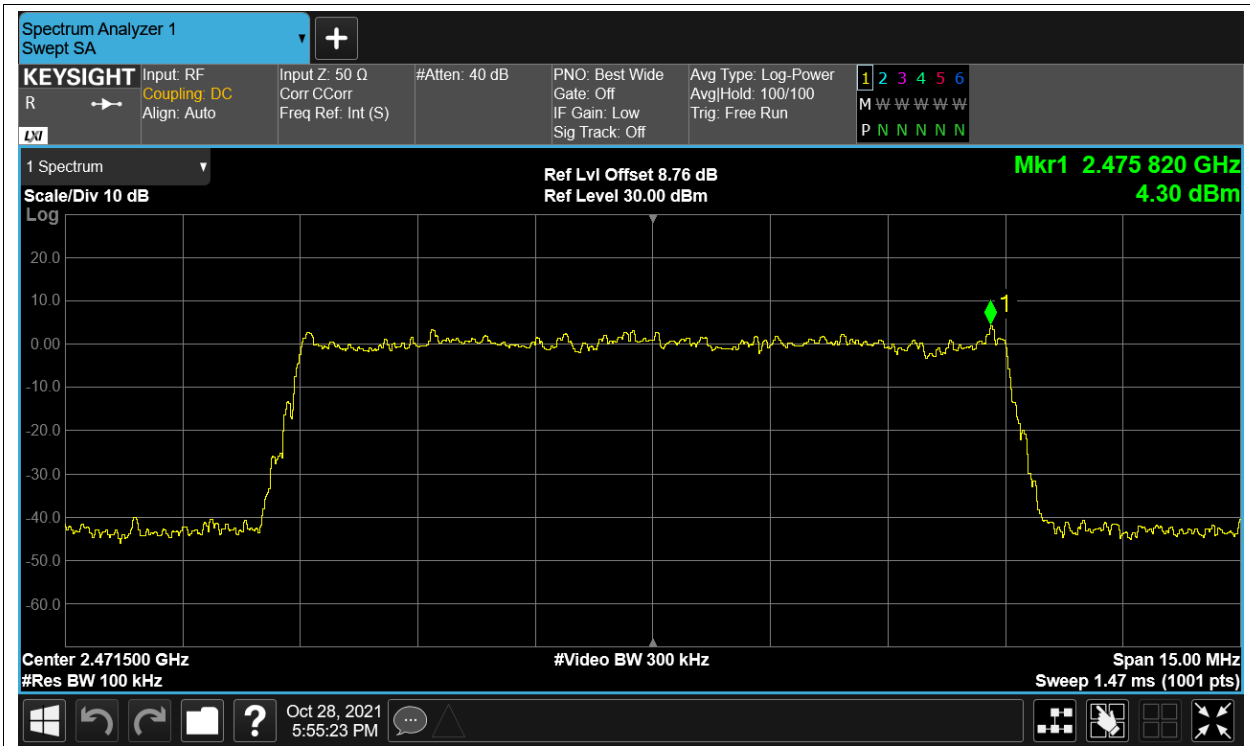

Tx. Spurious NVNT 2.4G-10M-16QAM 2471.5MHz Ant2 Ref

Tx. Spurious NVNT 2.4G-10M-16QAM 2471.5MHz Ant2 Emission

Tx. Spurious NVNT 2.4G-10M-QPSK 2407.5MHz Ant1 Ref

Tx. Spurious NVNT 2.4G-10M-QPSK 2407.5MHz Ant1 Emission

Tx. Spurious NVNT 2.4G-10M-QPSK 2407.5MHz Ant2 Ref

Tx. Spurious NVNT 2.4G-10M-QPSK 2407.5MHz Ant2 Emission

Tx. Spurious NVNT 2.4G-10M-QPSK 2439.5MHz Ant1 Ref

Tx. Spurious NVNT 2.4G-10M-QPSK 2439.5MHz Ant1 Emission

Tx. Spurious NVNT 2.4G-10M-QPSK 2439.5MHz Ant2 Ref

Tx. Spurious NVNT 2.4G-10M-QPSK 2439.5MHz Ant2 Emission

Tx. Spurious NVNT 2.4G-10M-QPSK 2471.5MHz Ant1 Ref

Tx. Spurious NVNT 2.4G-10M-QPSK 2471.5MHz Ant1 Emission