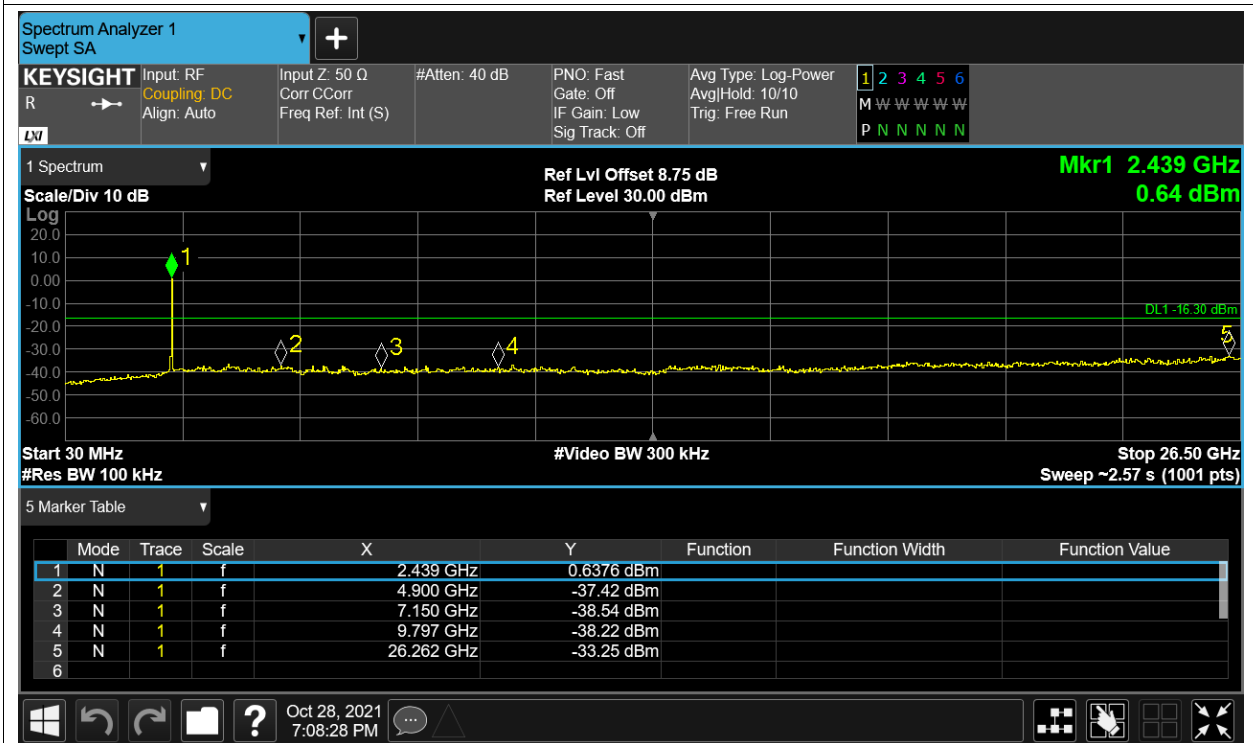

Tx. Spurious NVNT 2.4G-10M-QPSK 2471.5MHz Ant2 Ref

Tx. Spurious NVNT 2.4G-10M-QPSK 2471.5MHz Ant2 Emission

Tx. Spurious NVNT 2.4G-20M-16QAM 2412.5MHz Ant1 Ref

Tx. Spurious NVNT 2.4G-20M-16QAM 2412.5MHz Ant1 Emission

Tx. Spurious NVNT 2.4G-20M-16QAM 2412.5MHz Ant2 Ref

Tx. Spurious NVNT 2.4G-20M-16QAM 2412.5MHz Ant2 Emission

Tx. Spurious NVNT 2.4G-20M-16QAM 2437.5MHz Ant1 Ref

Tx. Spurious NVNT 2.4G-20M-16QAM 2437.5MHz Ant1 Emission

Tx. Spurious NVNT 2.4G-20M-16QAM 2437.5MHz Ant2 Ref

Tx. Spurious NVNT 2.4G-20M-16QAM 2437.5MHz Ant2 Emission

Tx. Spurious NVNT 2.4G-20M-16QAM 2462.5MHz Ant1 Ref

Tx. Spurious NVNT 2.4G-20M-16QAM 2462.5MHz Ant1 Emission