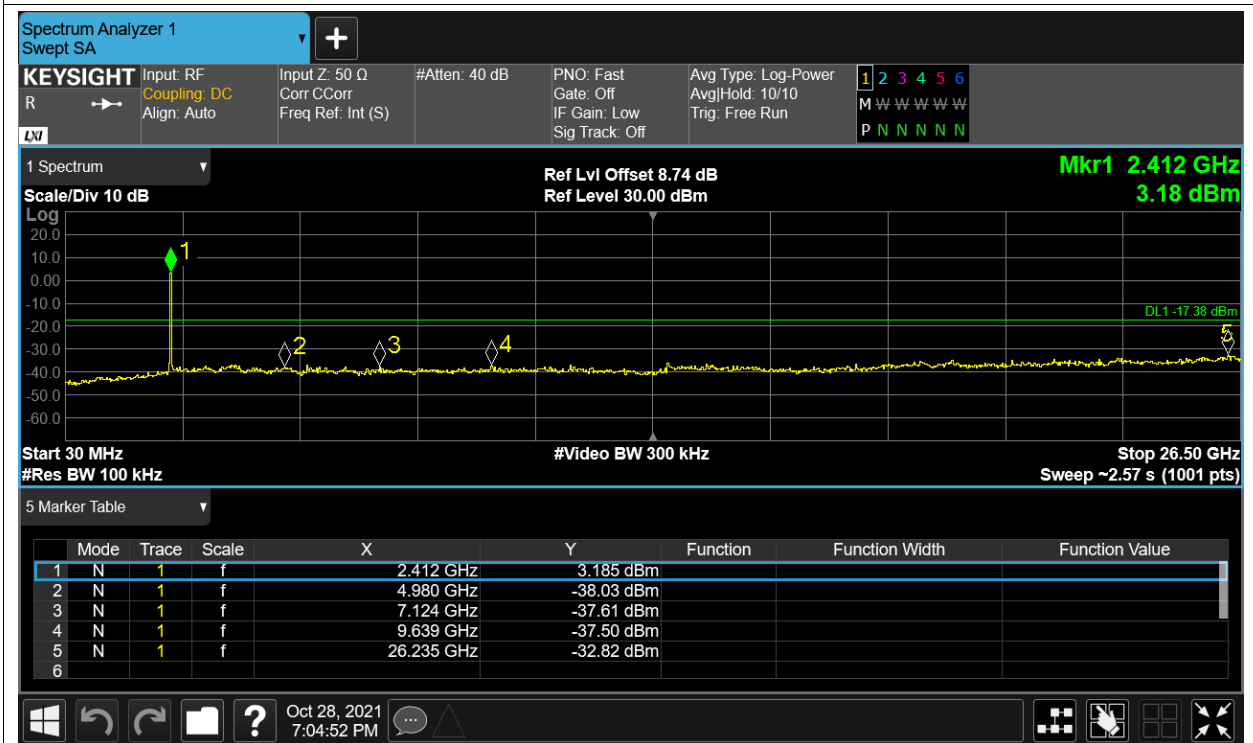

Tx. Spurious NVNT 2.4G-10M-QPSK 2439.5MHz Ant2 Ref

Tx. Spurious NVNT 2.4G-10M-QPSK 2439.5MHz Ant2 Emission

Tx. Spurious NVNT 2.4G-10M-QPSK 2471.5MHz Ant1 Ref

Tx. Spurious NVNT 2.4G-10M-QPSK 2471.5MHz Ant1 Emission

Tx. Spurious NVNT 2.4G-10M-QPSK 2471.5MHz Ant2 Ref

Tx. Spurious NVNT 2.4G-10M-QPSK 2471.5MHz Ant2 Emission

Tx. Spurious NVNT 2.4G-20M-16QAM 2412.5MHz Ant1 Ref

Tx. Spurious NVNT 2.4G-20M-16QAM 2412.5MHz Ant1 Emission

Tx. Spurious NVNT 2.4G-20M-16QAM 2412.5MHz Ant2 Ref

Tx. Spurious NVNT 2.4G-20M-16QAM 2412.5MHz Ant2 Emission

Tx. Spurious NVNT 2.4G-20M-16QAM 2437.5MHz Ant1 Ref

Tx. Spurious NVNT 2.4G-20M-16QAM 2437.5MHz Ant1 Emission

Tx. Spurious NVNT 2.4G-20M-16QAM 2437.5MHz Ant2 Ref

Tx. Spurious NVNT 2.4G-20M-16QAM 2437.5MHz Ant2 Emission

Tx. Spurious NVNT 2.4G-20M-16QAM 2462.5MHz Ant1 Ref

Tx. Spurious NVNT 2.4G-20M-16QAM 2462.5MHz Ant1 Emission