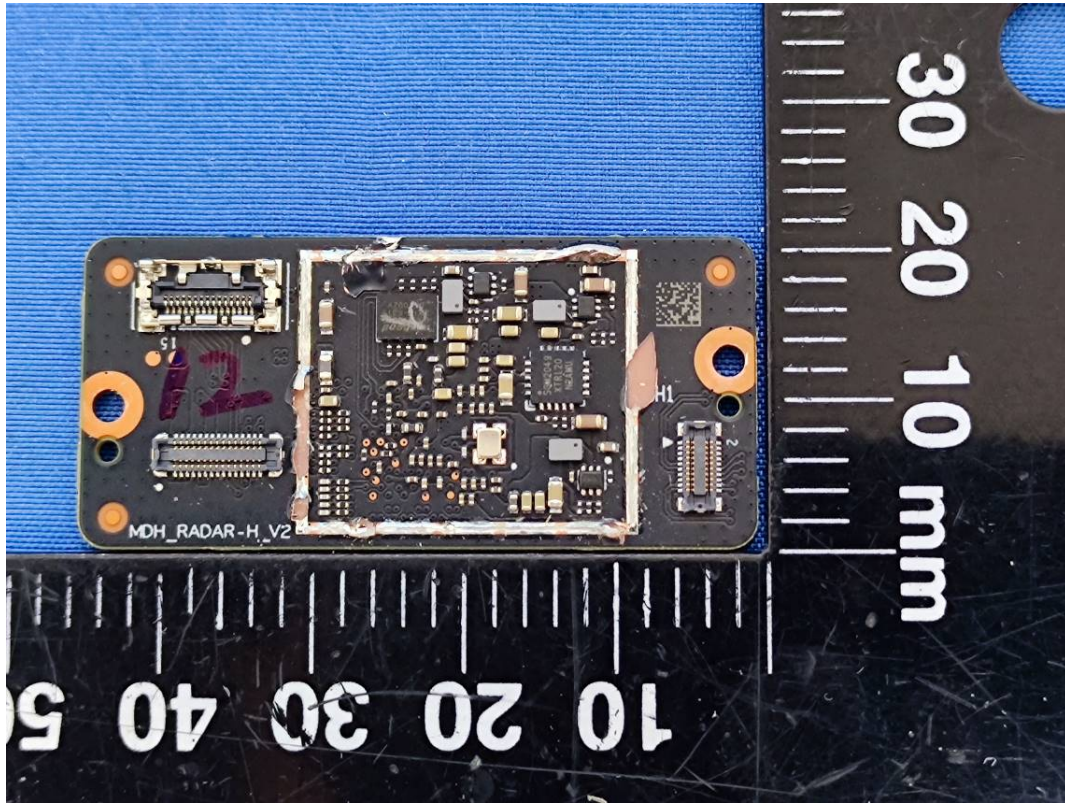

EUT INTERNAL PHOTOGRAPHS

Front Radar Board(High Band)

Chip+Antenna