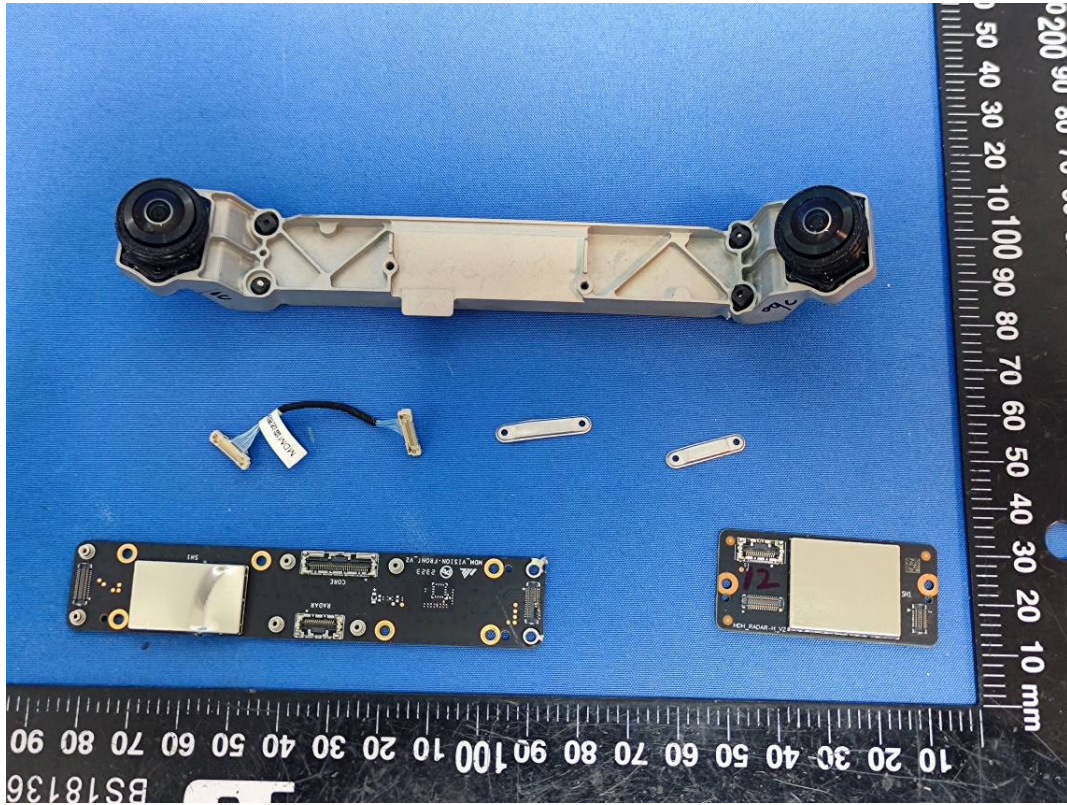

EUT INTERNAL PHOTOGRAPHS

Front Radar Board(High Band)

Chip+Antenna