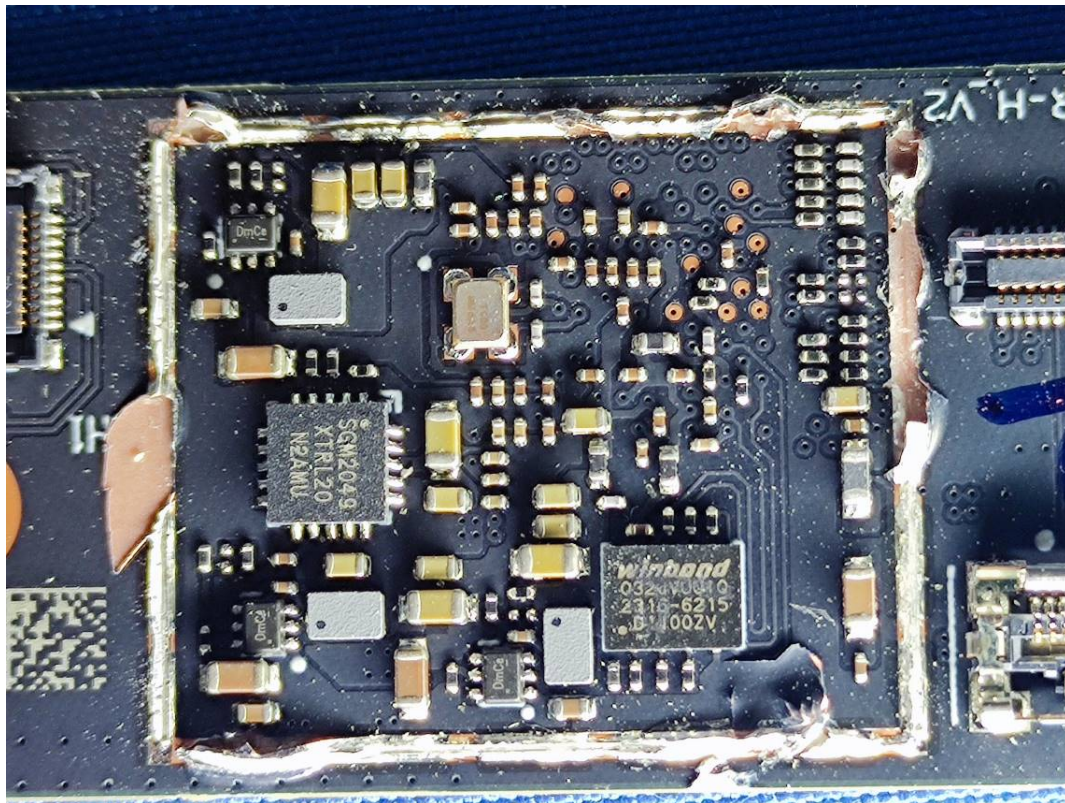

EUT INTERNAL PHOTOGRAPHS

Front Radar Board(High Band)

Chip+Antenna