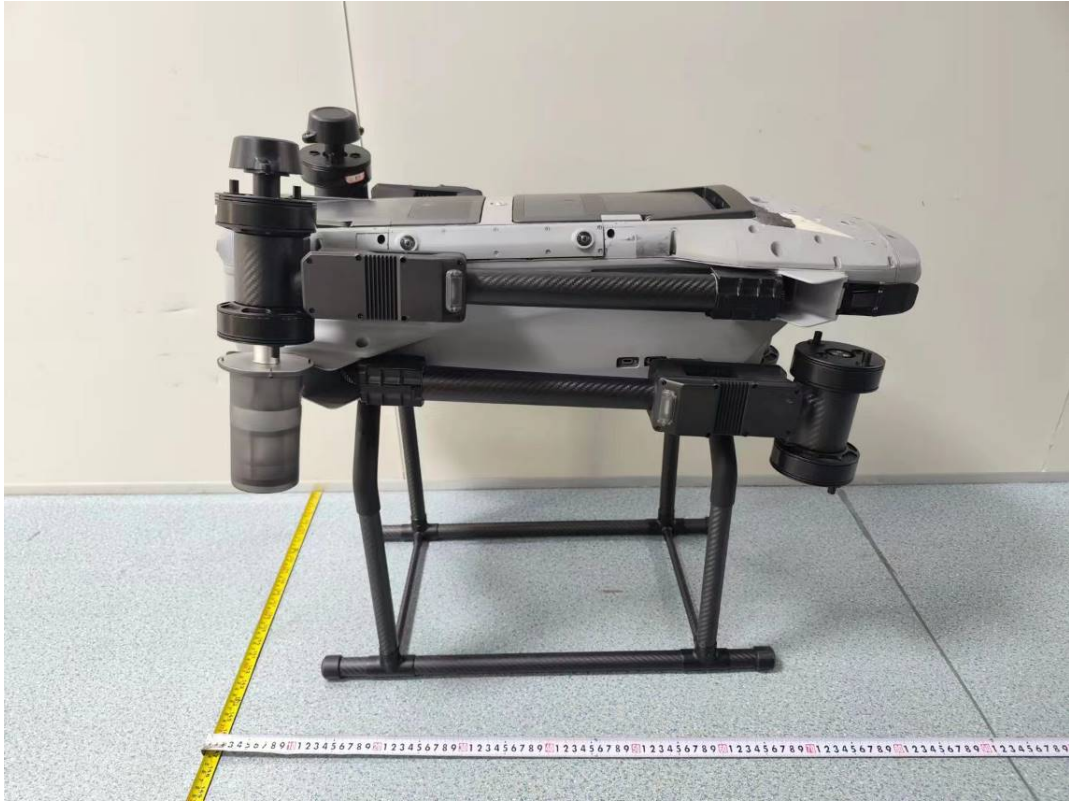

EUT EXTERNAL PHOTOGRAPHS

Battery

Adapter