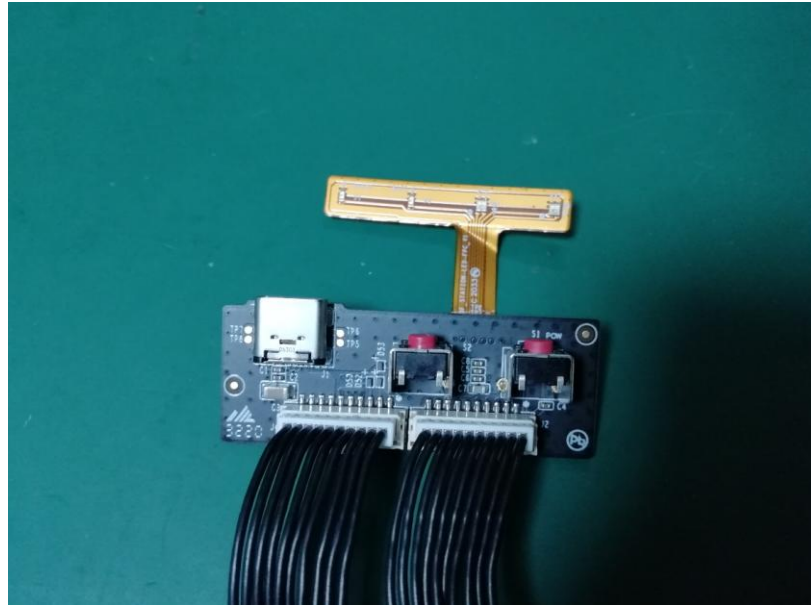

Product Name: EVO II Mobile Station

Test Model No.: MDCMS-2

EUT Constructional Details

5.1G&5.8G
WiFi antenna 1

5.1G&5.8G
WiFi antenna 2

close-up of the 5.1G&5.8G WiFi antenna photo

-----End-----