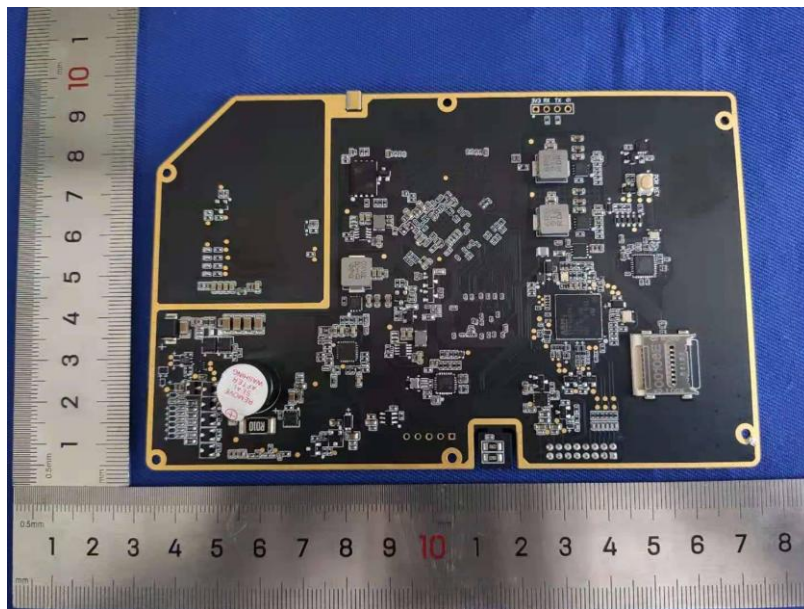

Product Name: EVO II Mobile Station

Test Model No.: MDCMS-2

EUT Constructional Details

5.1G&5.8G
WiFi antenna 1

5.1G&5.8G
WiFi antenna 2

close-up of the 5.1G&5.8G WiFi antenna photo

-----End-----