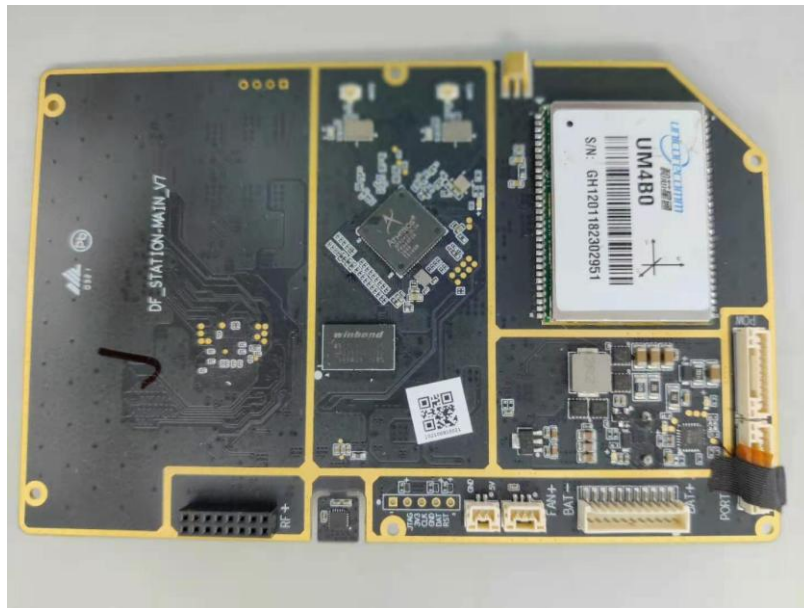

Product Name: EVO II Mobile Station

Test Model No.: MDCMS-2

EUT Constructional Details

5.1G&5.8G
WiFi antenna 1

5.1G&5.8G
WiFi antenna 2

close-up of the 5.1G&5.8G WiFi antenna photo

-----End-----