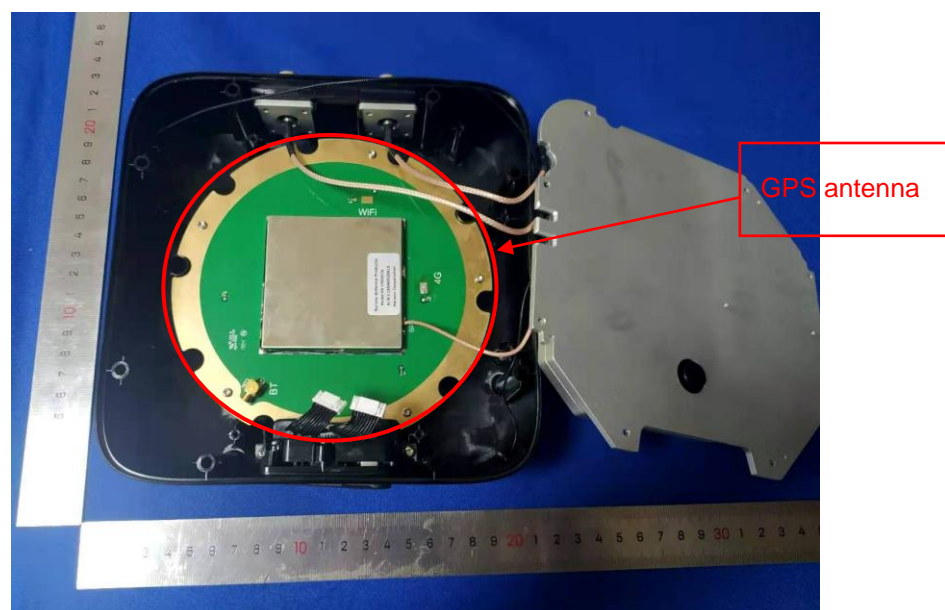

Product Name: EVO II Mobile Station

Test Model No.: MDCMS-2

EUT Constructional Details

5.1G&5.8G
WiFi antenna 1

5.1G&5.8G
WiFi antenna 2

close-up of the 5.1G&5.8G WiFi antenna photo

-----End-----