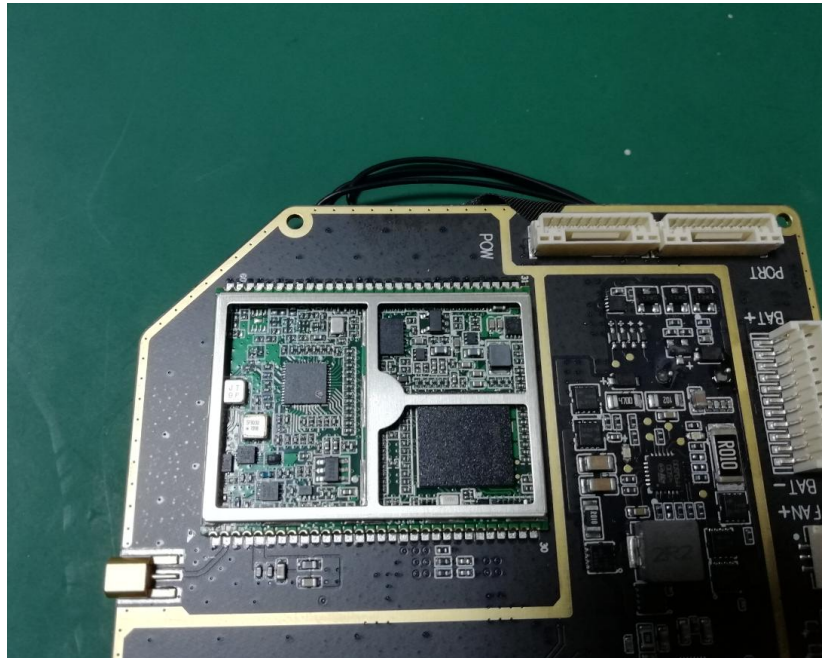

Product Name: EVO II Mobile Station

Test Model No.: MDCMS-2

EUT Constructional Details

5.1G&5.8G
WiFi antenna 1

5.1G&5.8G
WiFi antenna 2

close-up of the 5.1G&5.8G WiFi antenna photo

-----End-----