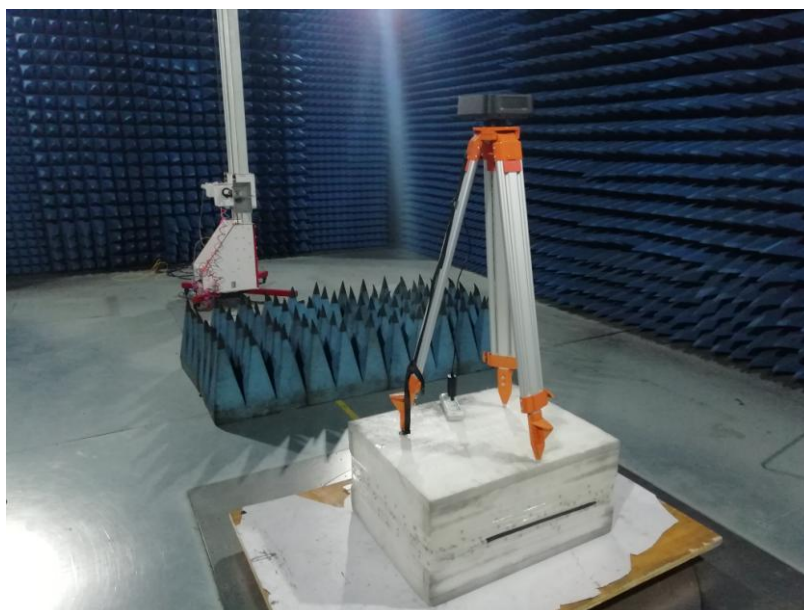

Product Name: EVO II Mobile Station

Test Model No.: MDCMS-2

Test Setup photo

Radiated Emission

Conducted Emission

---END---