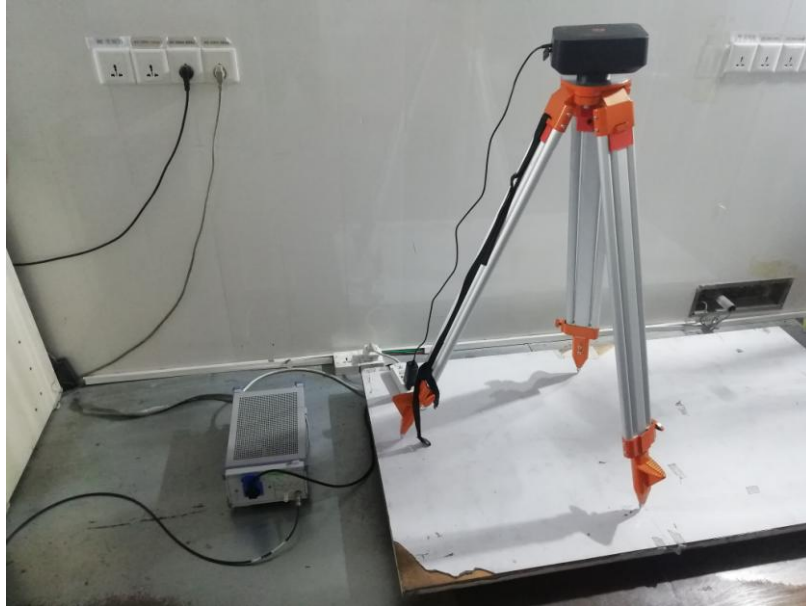

Product Name: EVO II Mobile Station

Test Model No.: MDCMS-2

Test Setup photo

Radiated Emission

Conducted Emission

---END---