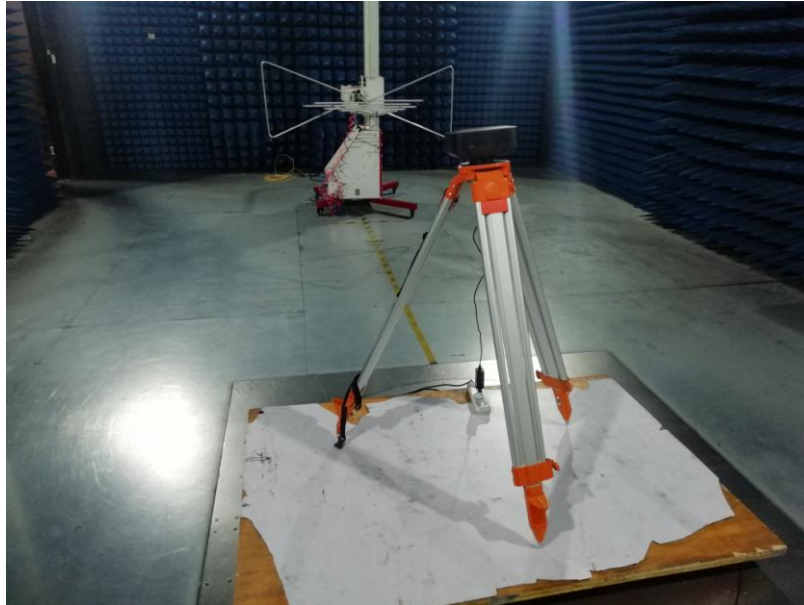

Product Name: EVO II Mobile Station

Test Model No.: MDCMS-2

Test Setup photo

Radiated Emission

Conducted Emission

---END---