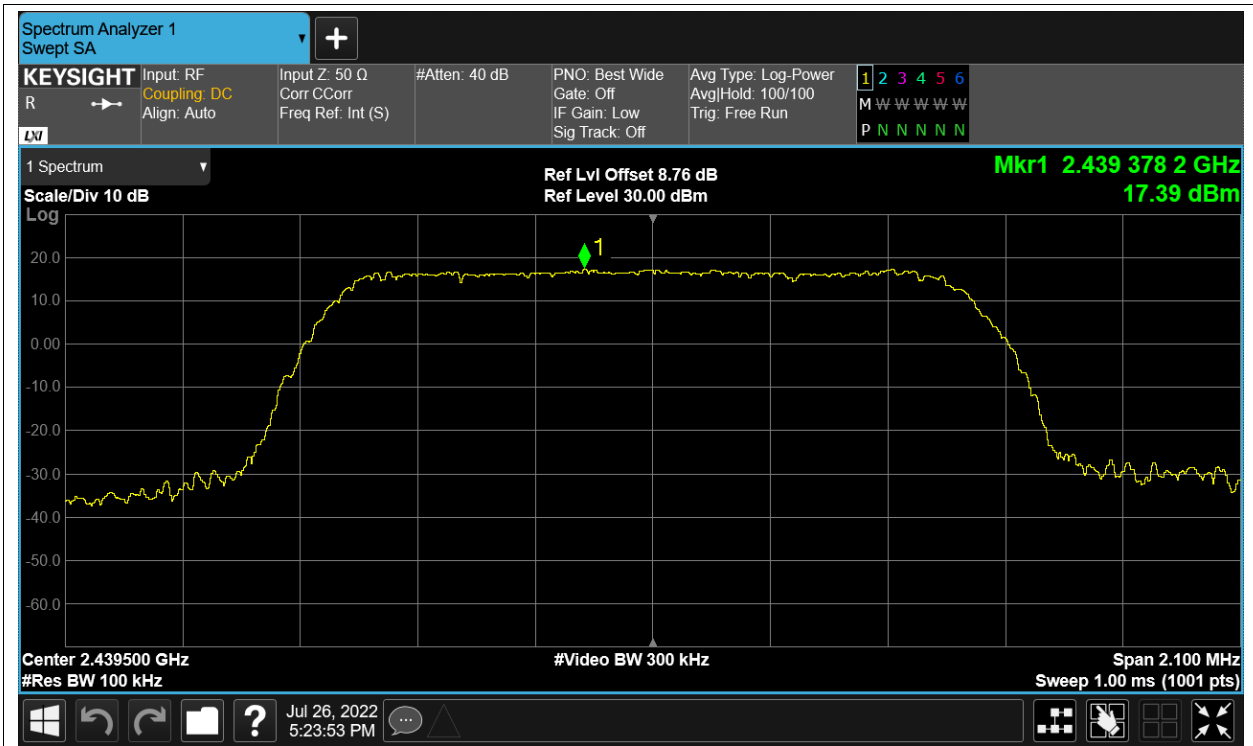

Tx. Spurious NVNT 2.4G-1.4M-16QAM 2475.5MHz Ant1 Ref

Tx. Spurious NVNT 2.4G-1.4M-16QAM 2475.5MHz Ant1 Emission

Tx. Spurious NVNT 2.4G-1.4M-16QAM 2475.5MHz Ant2 Ref

Tx. Spurious NVNT 2.4G-1.4M-16QAM 2475.5MHz Ant2 Emission

Tx. Spurious NVNT 2.4G-1.4M-QPSK 2403.5MHz Ant1 Ref

Tx. Spurious NVNT 2.4G-1.4M-QPSK 2403.5MHz Ant1 Emission

Tx. Spurious NVNT 2.4G-1.4M-QPSK 2403.5MHz Ant2 Ref

Tx. Spurious NVNT 2.4G-1.4M-QPSK 2403.5MHz Ant2 Emission

Tx. Spurious NVNT 2.4G-1.4M-QPSK 2439.5MHz Ant1 Ref

Tx. Spurious NVNT 2.4G-1.4M-QPSK 2439.5MHz Ant1 Emission

Tx. Spurious NVNT 2.4G-1.4M-QPSK 2439.5MHz Ant2 Ref

Tx. Spurious NVNT 2.4G-1.4M-QPSK 2439.5MHz Ant2 Emission