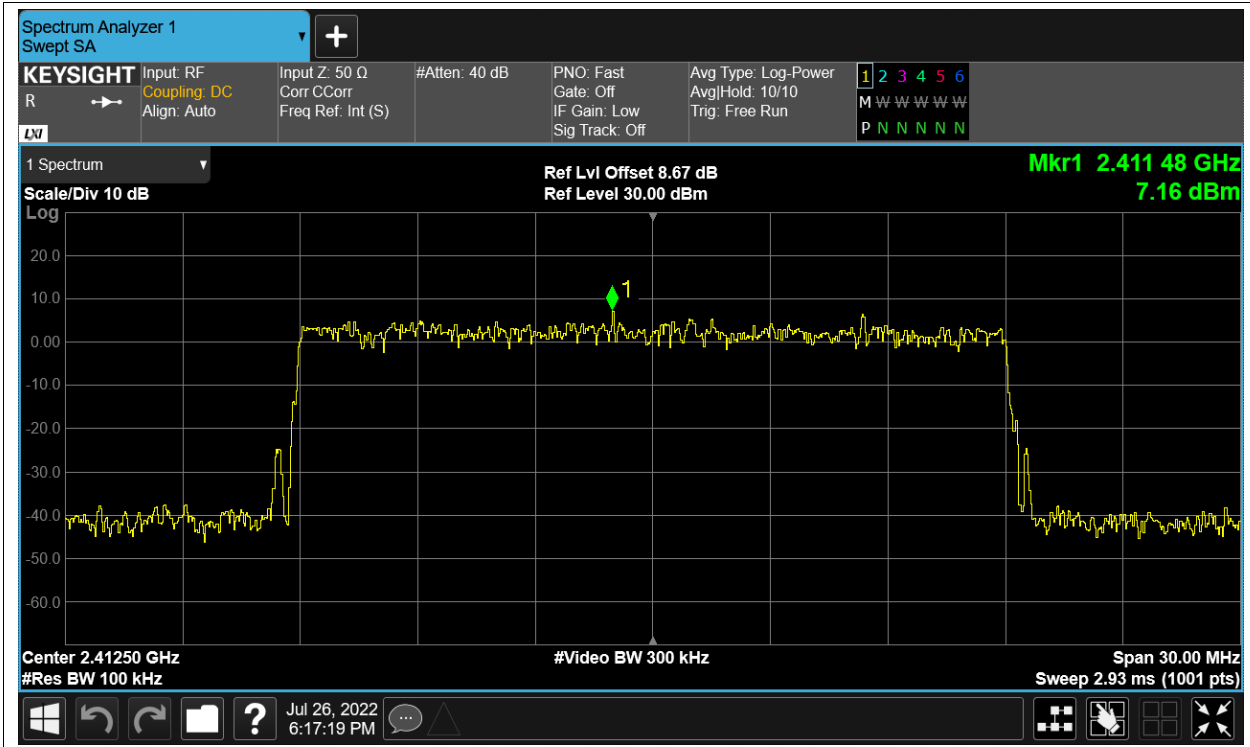

Tx. Spurious NVNT 2.4G-20M-16QAM 2437.5MHz Ant1 Ref

Tx. Spurious NVNT 2.4G-20M-16QAM 2437.5MHz Ant1 Emission

Tx. Spurious NVNT 2.4G-20M-16QAM 2437.5MHz Ant2 Ref

Tx. Spurious NVNT 2.4G-20M-16QAM 2437.5MHz Ant2 Emission

Tx. Spurious NVNT 2.4G-20M-16QAM 2462.5MHz Ant1 Ref

Tx. Spurious NVNT 2.4G-20M-16QAM 2462.5MHz Ant1 Emission

Tx. Spurious NVNT 2.4G-20M-16QAM 2462.5MHz Ant2 Ref

Tx. Spurious NVNT 2.4G-20M-16QAM 2462.5MHz Ant2 Emission

Tx. Spurious NVNT 2.4G-20M-QPSK 2412.5MHz Ant1 Ref

Tx. Spurious NVNT 2.4G-20M-QPSK 2412.5MHz Ant1 Emission

Tx. Spurious NVNT 2.4G-20M-QPSK 2412.5MHz Ant2 Ref

Tx. Spurious NVNT 2.4G-20M-QPSK 2412.5MHz Ant2 Emission