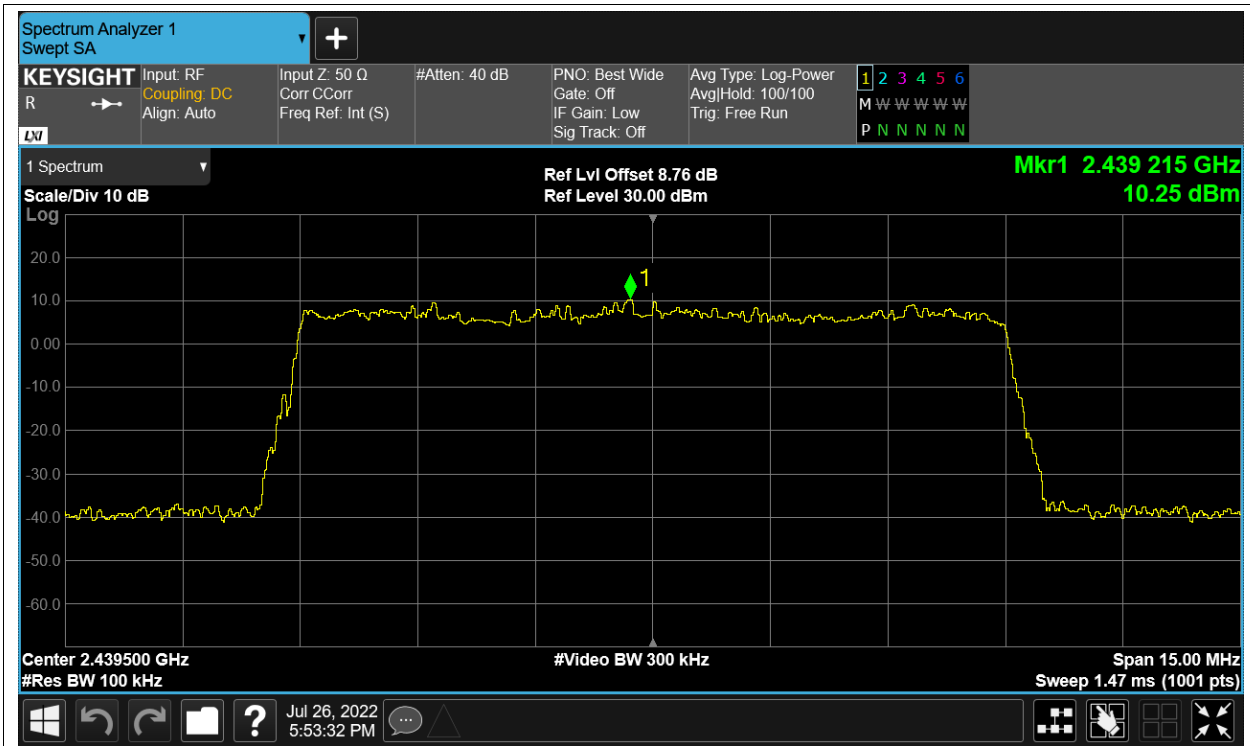

Tx. Spurious NVNT 2.4G-1.4M-QPSK 2475.5MHz Ant1 Ref

Tx. Spurious NVNT 2.4G-1.4M-QPSK 2475.5MHz Ant1 Emission

Tx. Spurious NVNT 2.4G-1.4M-QPSK 2475.5MHz Ant2 Ref

Tx. Spurious NVNT 2.4G-1.4M-QPSK 2475.5MHz Ant2 Emission

Tx. Spurious NVNT 2.4G-10M-16QAM 2407.5MHz Ant1 Ref

Tx. Spurious NVNT 2.4G-10M-16QAM 2407.5MHz Ant1 Emission

Tx. Spurious NVNT 2.4G-10M-16QAM 2407.5MHz Ant2 Ref

Tx. Spurious NVNT 2.4G-10M-16QAM 2407.5MHz Ant2 Emission

Tx. Spurious NVNT 2.4G-10M-16QAM 2439.5MHz Ant1 Ref

Tx. Spurious NVNT 2.4G-10M-16QAM 2439.5MHz Ant1 Emission

Tx. Spurious NVNT 2.4G-10M-16QAM 2439.5MHz Ant2 Ref

Tx. Spurious NVNT 2.4G-10M-16QAM 2439.5MHz Ant2 Emission