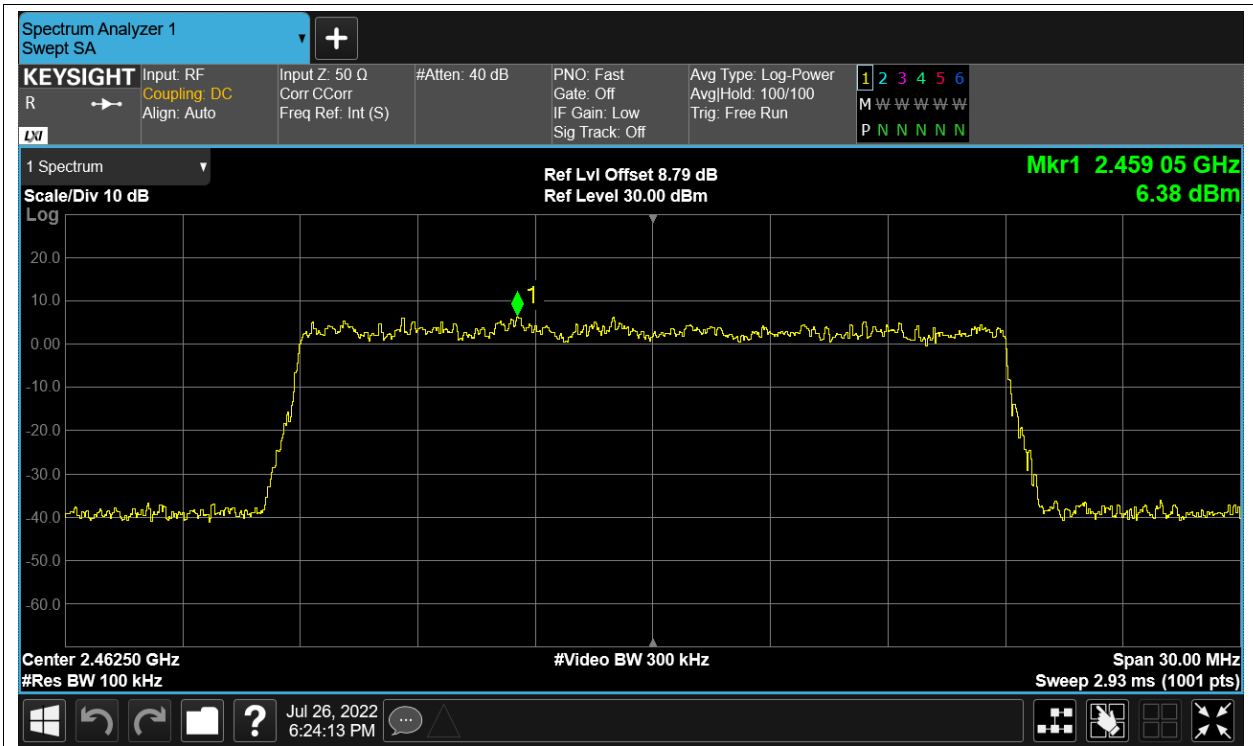

Tx. Spurious NVNT 2.4G-20M-16QAM 2462.5MHz Ant1 Ref

Tx. Spurious NVNT 2.4G-20M-16QAM 2462.5MHz Ant1 Emission

Tx. Spurious NVNT 2.4G-20M-16QAM 2462.5MHz Ant2 Ref

Tx. Spurious NVNT 2.4G-20M-16QAM 2462.5MHz Ant2 Emission

Tx. Spurious NVNT 2.4G-20M-QPSK 2412.5MHz Ant1 Ref

Tx. Spurious NVNT 2.4G-20M-QPSK 2412.5MHz Ant1 Emission

Tx. Spurious NVNT 2.4G-20M-QPSK 2412.5MHz Ant2 Ref

Tx. Spurious NVNT 2.4G-20M-QPSK 2412.5MHz Ant2 Emission

Tx. Spurious NVNT 2.4G-20M-QPSK 2437.5MHz Ant1 Ref

Tx. Spurious NVNT 2.4G-20M-QPSK 2437.5MHz Ant1 Emission

Tx. Spurious NVNT 2.4G-20M-QPSK 2437.5MHz Ant2 Ref

Tx. Spurious NVNT 2.4G-20M-QPSK 2437.5MHz Ant2 Emission

Tx. Spurious NVNT 2.4G-20M-QPSK 2462.5MHz Ant1 Ref

Tx. Spurious NVNT 2.4G-20M-QPSK 2462.5MHz Ant1 Emission

Tx. Spurious NVNT 2.4G-20M-QPSK 2462.5MHz Ant2 Ref

Tx. Spurious NVNT 2.4G-20M-QPSK 2462.5MHz Ant2 Emission