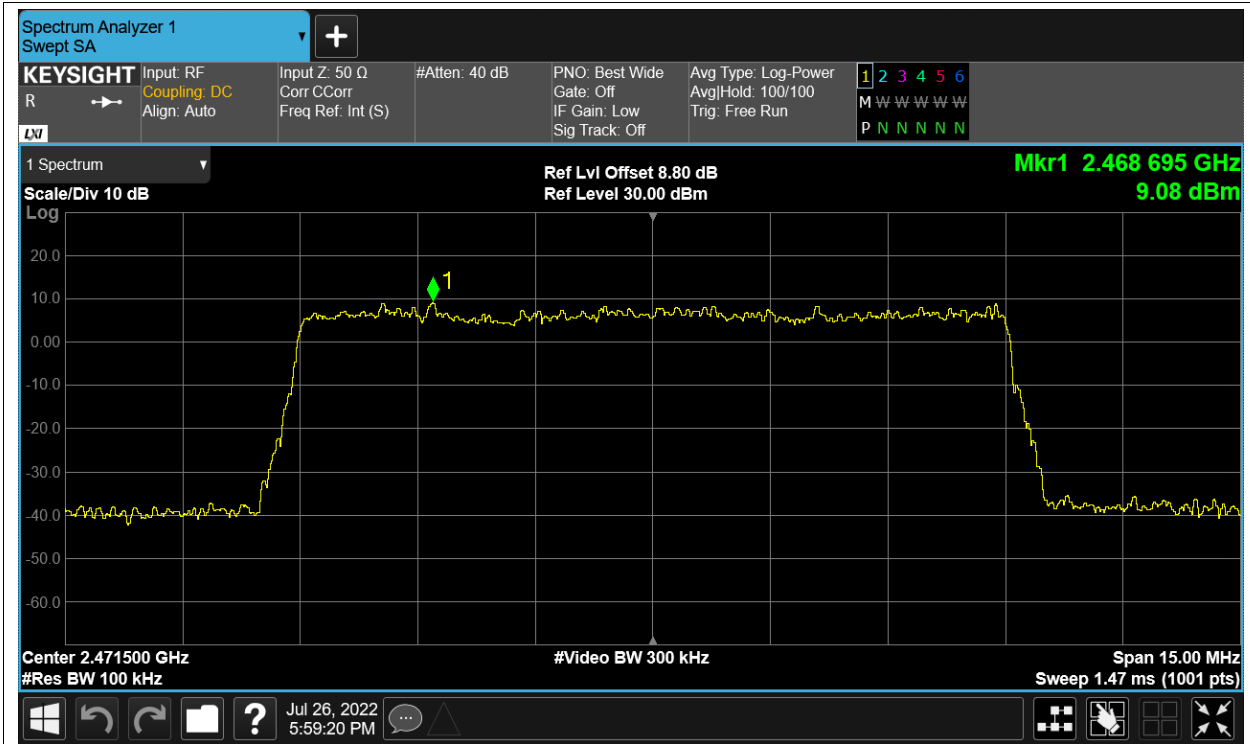

Tx. Spurious NVNT 2.4G-10M-QPSK 2407.5MHz Ant1 Ref

Tx. Spurious NVNT 2.4G-10M-QPSK 2407.5MHz Ant1 Emission

Tx. Spurious NVNT 2.4G-10M-QPSK 2407.5MHz Ant2 Ref

Tx. Spurious NVNT 2.4G-10M-QPSK 2407.5MHz Ant2 Emission

Tx. Spurious NVNT 2.4G-10M-QPSK 2439.5MHz Ant1 Ref

Tx. Spurious NVNT 2.4G-10M-QPSK 2439.5MHz Ant1 Emission

Tx. Spurious NVNT 2.4G-10M-QPSK 2439.5MHz Ant2 Ref

Tx. Spurious NVNT 2.4G-10M-QPSK 2439.5MHz Ant2 Emission

Tx. Spurious NVNT 2.4G-10M-QPSK 2471.5MHz Ant1 Ref

Tx. Spurious NVNT 2.4G-10M-QPSK 2471.5MHz Ant1 Emission

Tx. Spurious NVNT 2.4G-10M-QPSK 2471.5MHz Ant2 Ref

Tx. Spurious NVNT 2.4G-10M-QPSK 2471.5MHz Ant2 Emission