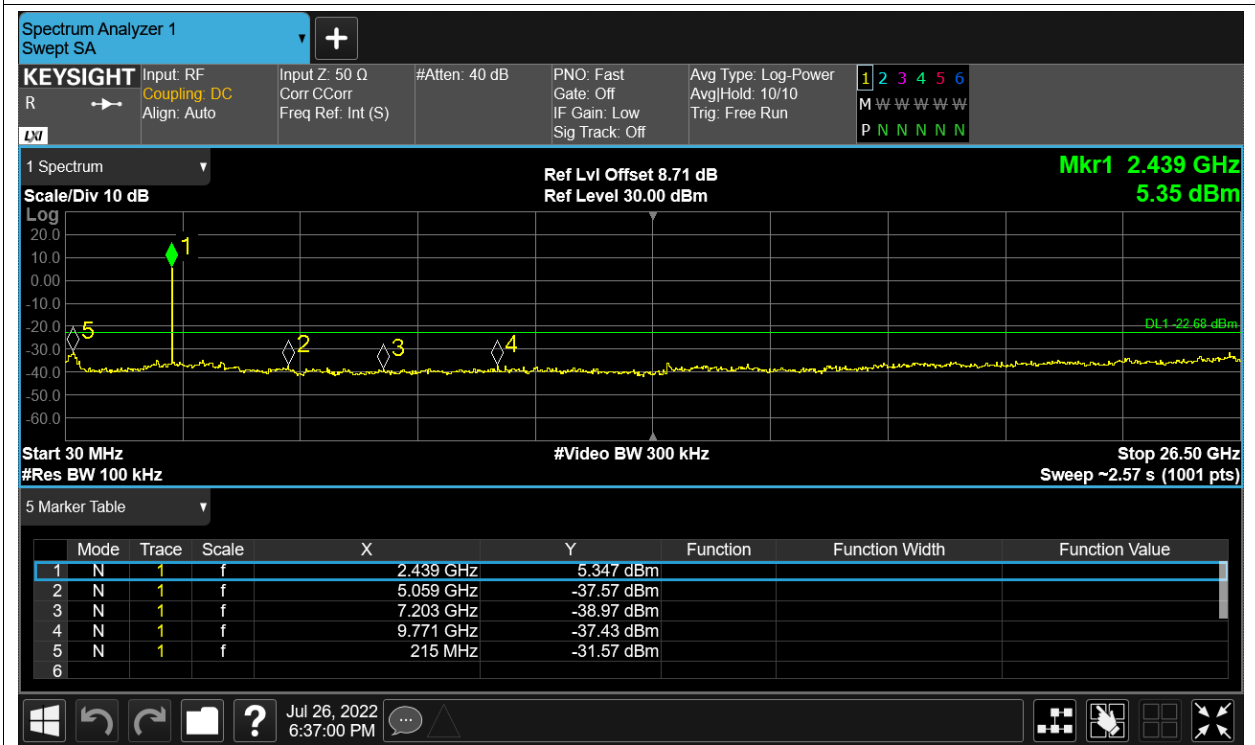

Tx. Spurious NVNT 2.4G-20M-16QAM 2412.5MHz Ant1 Ref

Tx. Spurious NVNT 2.4G-20M-16QAM 2412.5MHz Ant1 Emission

Tx. Spurious NVNT 2.4G-20M-16QAM 2412.5MHz Ant2 Ref

Tx. Spurious NVNT 2.4G-20M-16QAM 2412.5MHz Ant2 Emission

Tx. Spurious NVNT 2.4G-20M-16QAM 2437.5MHz Ant1 Ref

Tx. Spurious NVNT 2.4G-20M-16QAM 2437.5MHz Ant1 Emission

Tx. Spurious NVNT 2.4G-20M-16QAM 2437.5MHz Ant2 Ref

Tx. Spurious NVNT 2.4G-20M-16QAM 2437.5MHz Ant2 Emission

Tx. Spurious NVNT 2.4G-20M-16QAM 2462.5MHz Ant1 Ref

Tx. Spurious NVNT 2.4G-20M-16QAM 2462.5MHz Ant1 Emission

Tx. Spurious NVNT 2.4G-20M-16QAM 2462.5MHz Ant2 Ref

Tx. Spurious NVNT 2.4G-20M-16QAM 2462.5MHz Ant2 Emission