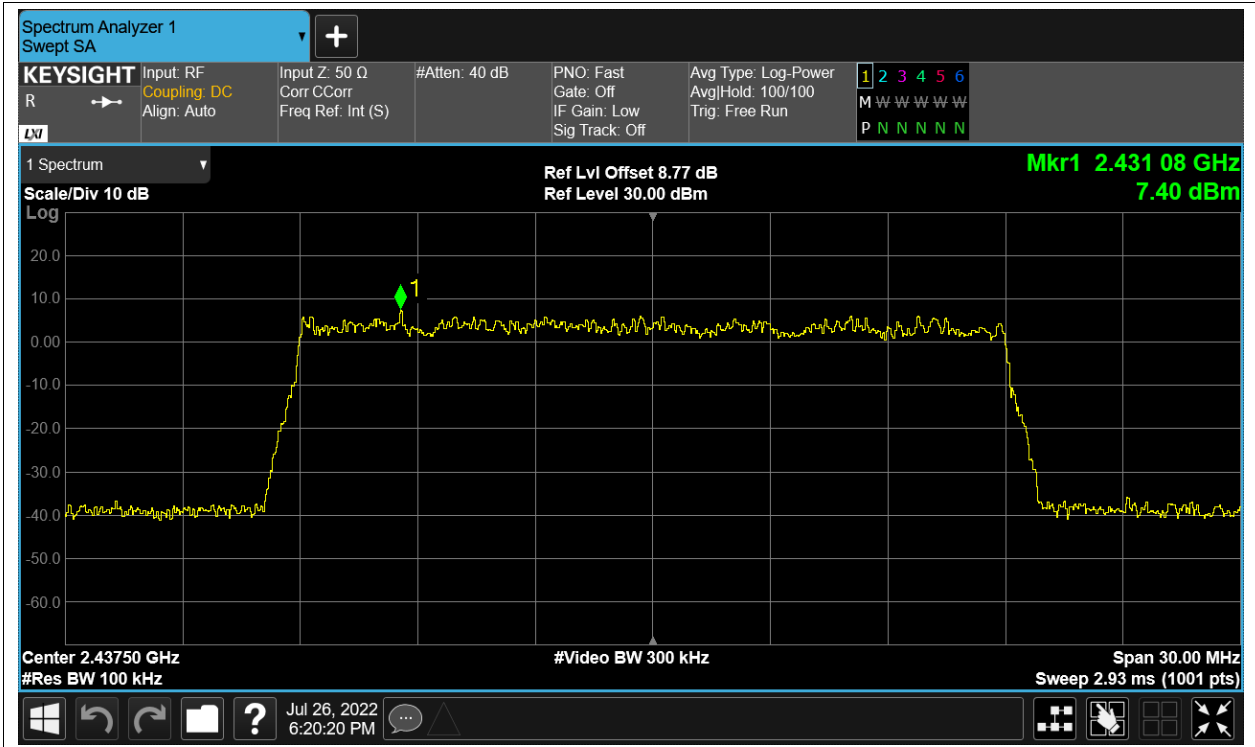

Tx. Spurious NVNT 2.4G-20M-16QAM 2462.5MHz Ant1 Ref

Tx. Spurious NVNT 2.4G-20M-16QAM 2462.5MHz Ant1 Emission

Tx. Spurious NVNT 2.4G-20M-16QAM 2462.5MHz Ant2 Ref

Tx. Spurious NVNT 2.4G-20M-16QAM 2462.5MHz Ant2 Emission

Tx. Spurious NVNT 2.4G-20M-QPSK 2412.5MHz Ant1 Ref

Tx. Spurious NVNT 2.4G-20M-QPSK 2412.5MHz Ant1 Emission

Tx. Spurious NVNT 2.4G-20M-QPSK 2412.5MHz Ant2 Ref

Tx. Spurious NVNT 2.4G-20M-QPSK 2412.5MHz Ant2 Emission

Tx. Spurious NVNT 2.4G-20M-QPSK 2437.5MHz Ant1 Ref

Tx. Spurious NVNT 2.4G-20M-QPSK 2437.5MHz Ant1 Emission

Tx. Spurious NVNT 2.4G-20M-QPSK 2437.5MHz Ant2 Ref

Tx. Spurious NVNT 2.4G-20M-QPSK 2437.5MHz Ant2 Emission