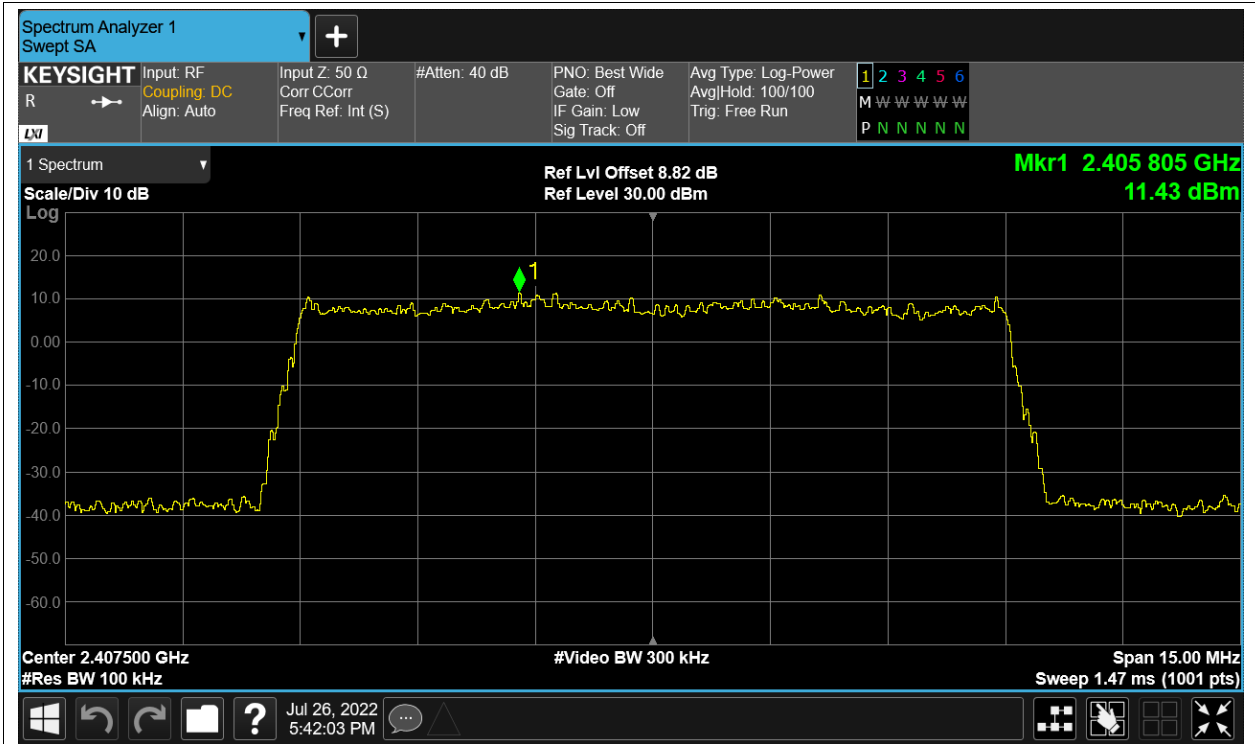

Tx. Spurious NVNT 2.4G-10M-16QAM 2471.5MHz Ant1 Ref

Tx. Spurious NVNT 2.4G-10M-16QAM 2471.5MHz Ant1 Emission

Tx. Spurious NVNT 2.4G-10M-16QAM 2471.5MHz Ant2 Ref

Tx. Spurious NVNT 2.4G-10M-16QAM 2471.5MHz Ant2 Emission

Tx. Spurious NVNT 2.4G-10M-QPSK 2407.5MHz Ant1 Ref

Tx. Spurious NVNT 2.4G-10M-QPSK 2407.5MHz Ant1 Emission

Tx. Spurious NVNT 2.4G-10M-QPSK 2407.5MHz Ant2 Ref

Tx. Spurious NVNT 2.4G-10M-QPSK 2407.5MHz Ant2 Emission