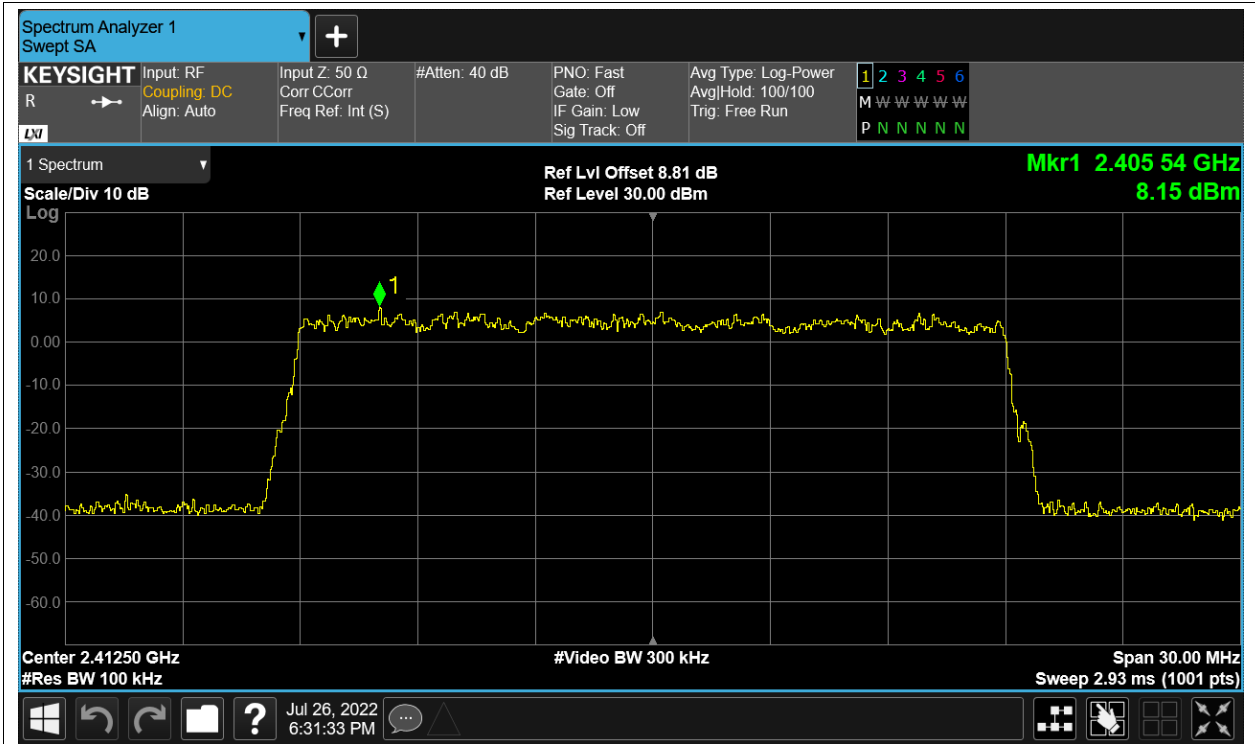

Tx. Spurious NVNT 2.4G-10M-QPSK 2471.5MHz Ant1 Ref

Tx. Spurious NVNT 2.4G-10M-QPSK 2471.5MHz Ant1 Emission

Tx. Spurious NVNT 2.4G-10M-QPSK 2471.5MHz Ant2 Ref

Tx. Spurious NVNT 2.4G-10M-QPSK 2471.5MHz Ant2 Emission

Tx. Spurious NVNT 2.4G-20M-16QAM 2412.5MHz Ant1 Ref

Tx. Spurious NVNT 2.4G-20M-16QAM 2412.5MHz Ant1 Emission

Tx. Spurious NVNT 2.4G-20M-16QAM 2412.5MHz Ant2 Ref

Tx. Spurious NVNT 2.4G-20M-16QAM 2412.5MHz Ant2 Emission