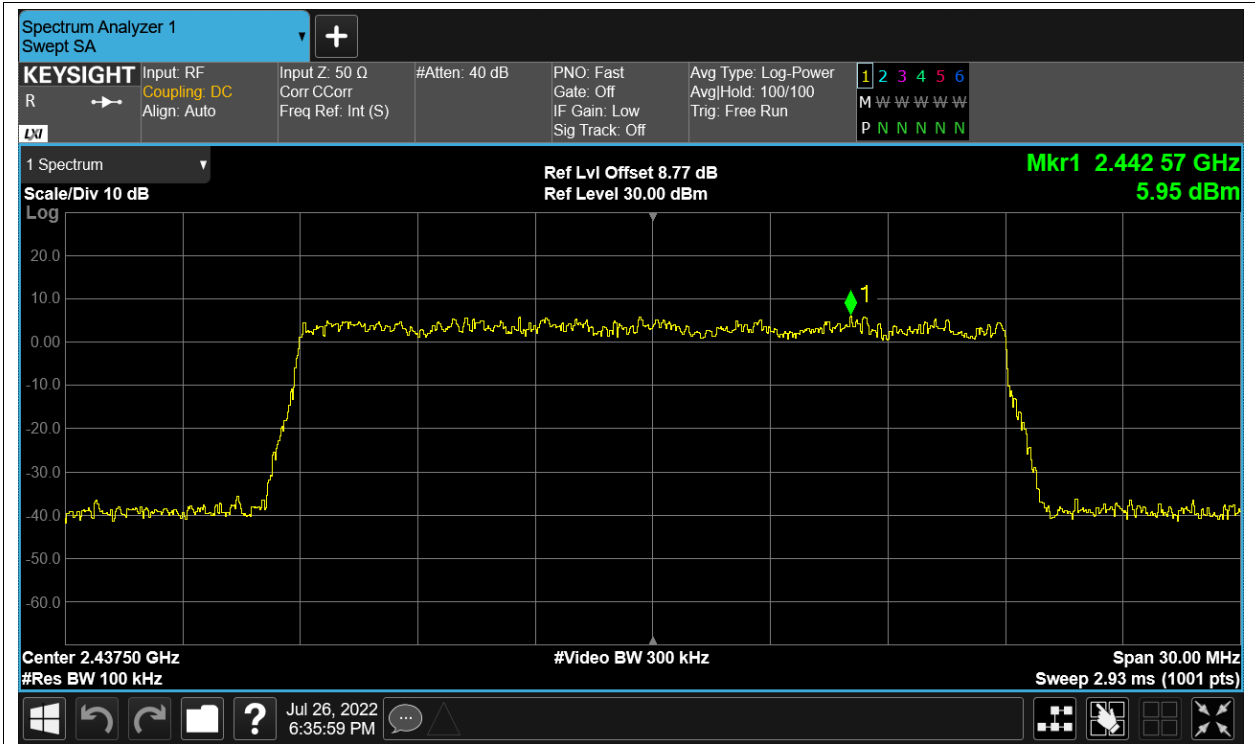

Tx. Spurious NVNT 2.4G-10M-QPSK 2471.5MHz Ant1 Ref

Tx. Spurious NVNT 2.4G-10M-QPSK 2471.5MHz Ant1 Emission

Tx. Spurious NVNT 2.4G-10M-QPSK 2471.5MHz Ant2 Ref

Tx. Spurious NVNT 2.4G-10M-QPSK 2471.5MHz Ant2 Emission

Tx. Spurious NVNT 2.4G-20M-16QAM 2412.5MHz Ant1 Ref

Tx. Spurious NVNT 2.4G-20M-16QAM 2412.5MHz Ant1 Emission

Tx. Spurious NVNT 2.4G-20M-16QAM 2412.5MHz Ant2 Ref

Tx. Spurious NVNT 2.4G-20M-16QAM 2412.5MHz Ant2 Emission

Tx. Spurious NVNT 2.4G-20M-16QAM 2437.5MHz Ant1 Ref

Tx. Spurious NVNT 2.4G-20M-16QAM 2437.5MHz Ant1 Emission

Tx. Spurious NVNT 2.4G-20M-16QAM 2437.5MHz Ant2 Ref

Tx. Spurious NVNT 2.4G-20M-16QAM 2437.5MHz Ant2 Emission

Tx. Spurious NVNT 2.4G-20M-16QAM 2462.5MHz Ant1 Ref

Tx. Spurious NVNT 2.4G-20M-16QAM 2462.5MHz Ant1 Emission

Tx. Spurious NVNT 2.4G-20M-16QAM 2462.5MHz Ant2 Ref

Tx. Spurious NVNT 2.4G-20M-16QAM 2462.5MHz Ant2 Emission