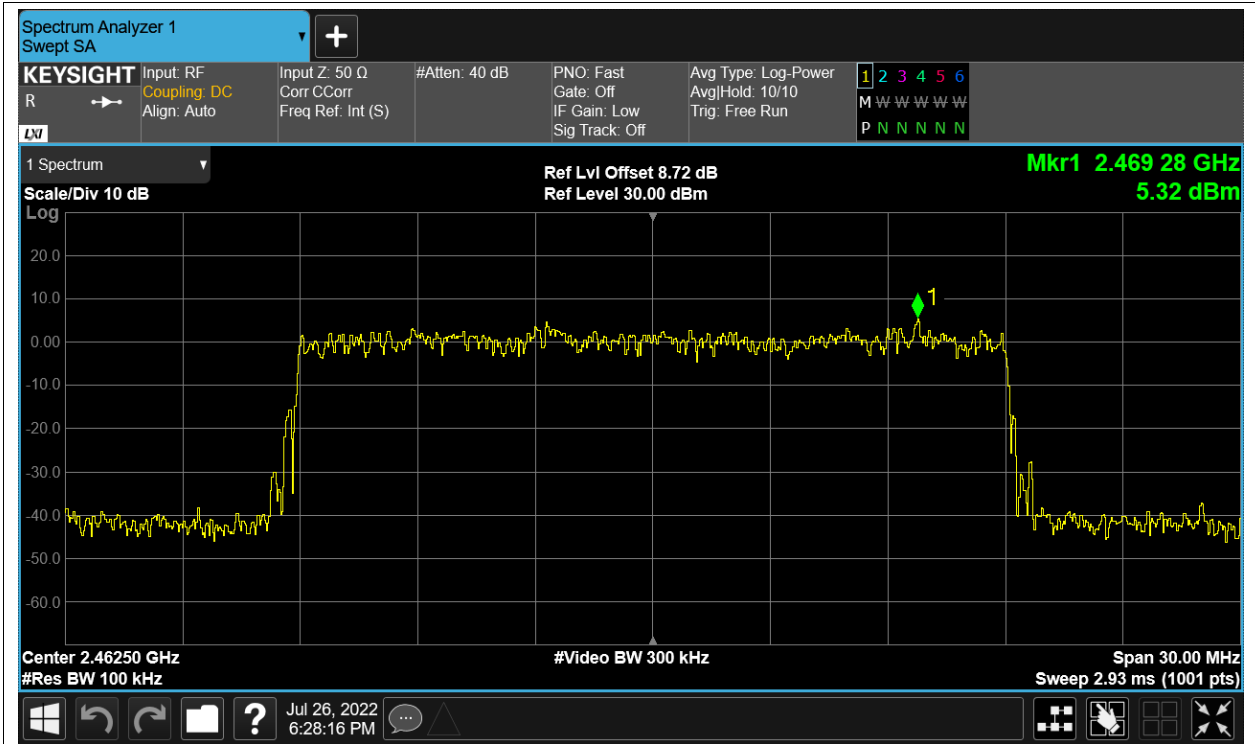

Tx. Spurious NVNT 2.4G-20M-16QAM 2412.5MHz Ant1 Ref

Tx. Spurious NVNT 2.4G-20M-16QAM 2412.5MHz Ant1 Emission

Tx. Spurious NVNT 2.4G-20M-16QAM 2412.5MHz Ant2 Ref

Tx. Spurious NVNT 2.4G-20M-16QAM 2412.5MHz Ant2 Emission

Tx. Spurious NVNT 2.4G-20M-16QAM 2437.5MHz Ant1 Ref

Tx. Spurious NVNT 2.4G-20M-16QAM 2437.5MHz Ant1 Emission

Tx. Spurious NVNT 2.4G-20M-16QAM 2437.5MHz Ant2 Ref

Tx. Spurious NVNT 2.4G-20M-16QAM 2437.5MHz Ant2 Emission

Tx. Spurious NVNT 2.4G-20M-16QAM 2462.5MHz Ant1 Ref

Tx. Spurious NVNT 2.4G-20M-16QAM 2462.5MHz Ant1 Emission

Tx. Spurious NVNT 2.4G-20M-16QAM 2462.5MHz Ant2 Ref

Tx. Spurious NVNT 2.4G-20M-16QAM 2462.5MHz Ant2 Emission