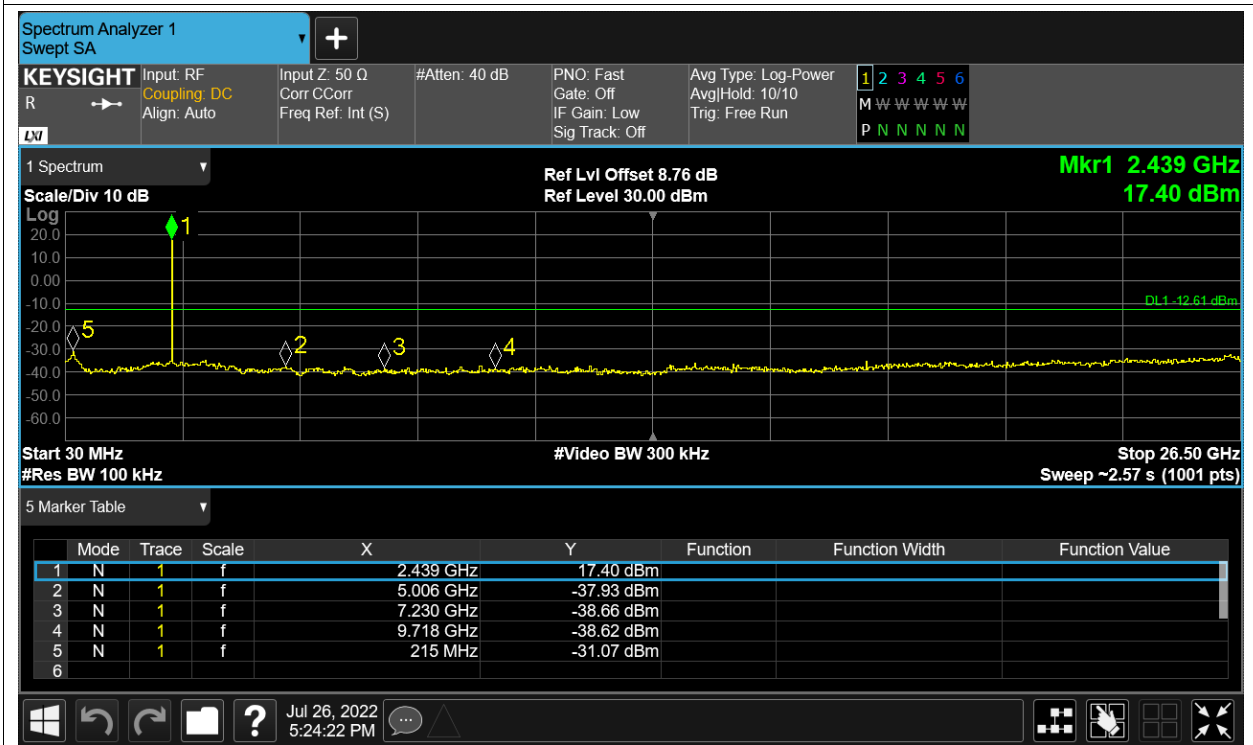

Tx. Spurious NVNT 2.4G-1.4M-QPSK 2403.5MHz Ant1 Ref

Tx. Spurious NVNT 2.4G-1.4M-QPSK 2403.5MHz Ant1 Emission

Tx. Spurious NVNT 2.4G-1.4M-QPSK 2403.5MHz Ant2 Ref

Tx. Spurious NVNT 2.4G-1.4M-QPSK 2403.5MHz Ant2 Emission

Tx. Spurious NVNT 2.4G-1.4M-QPSK 2439.5MHz Ant1 Ref

Tx. Spurious NVNT 2.4G-1.4M-QPSK 2439.5MHz Ant1 Emission

Tx. Spurious NVNT 2.4G-1.4M-QPSK 2439.5MHz Ant2 Ref

Tx. Spurious NVNT 2.4G-1.4M-QPSK 2439.5MHz Ant2 Emission