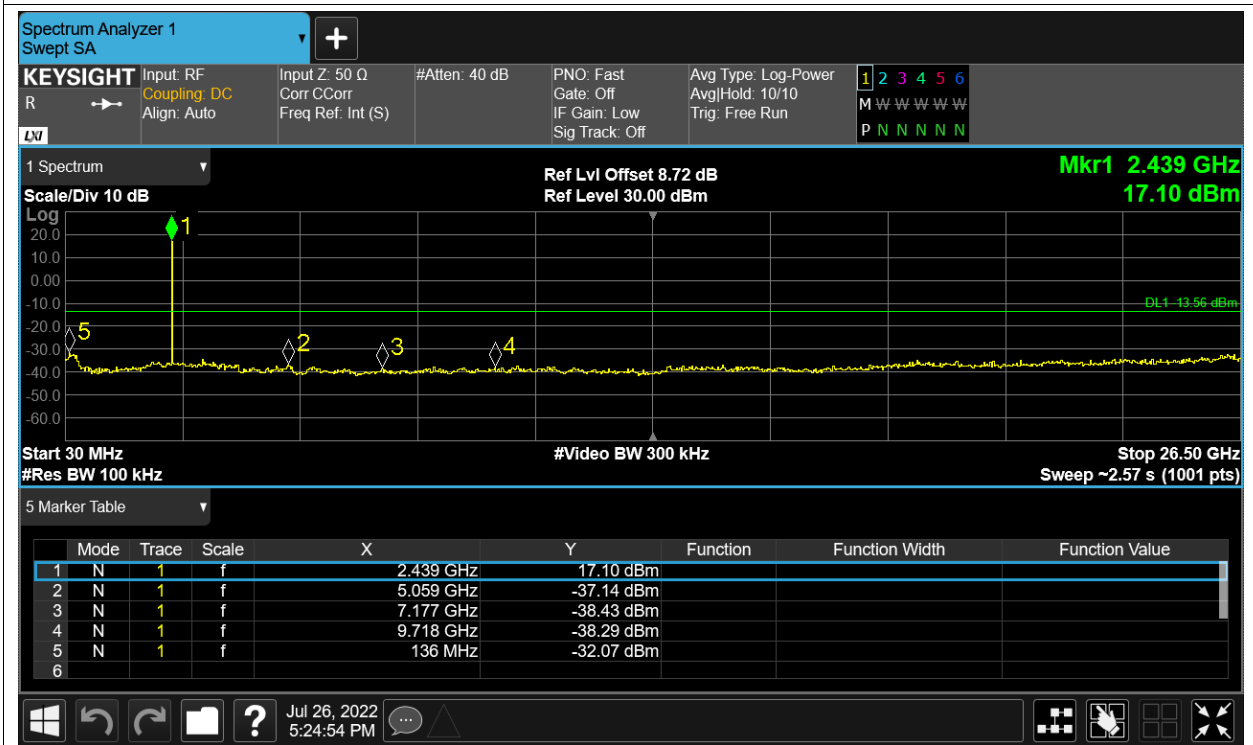

Tx. Spurious NVNT 2.4G-1.4M-QPSK 2439.5MHz Ant1 Ref

Tx. Spurious NVNT 2.4G-1.4M-QPSK 2439.5MHz Ant1 Emission

Tx. Spurious NVNT 2.4G-1.4M-QPSK 2439.5MHz Ant2 Ref

Tx. Spurious NVNT 2.4G-1.4M-QPSK 2439.5MHz Ant2 Emission

Tx. Spurious NVNT 2.4G-1.4M-QPSK 2475.5MHz Ant1 Ref

Tx. Spurious NVNT 2.4G-1.4M-QPSK 2475.5MHz Ant1 Emission

Tx. Spurious NVNT 2.4G-1.4M-QPSK 2475.5MHz Ant2 Ref

Tx. Spurious NVNT 2.4G-1.4M-QPSK 2475.5MHz Ant2 Emission