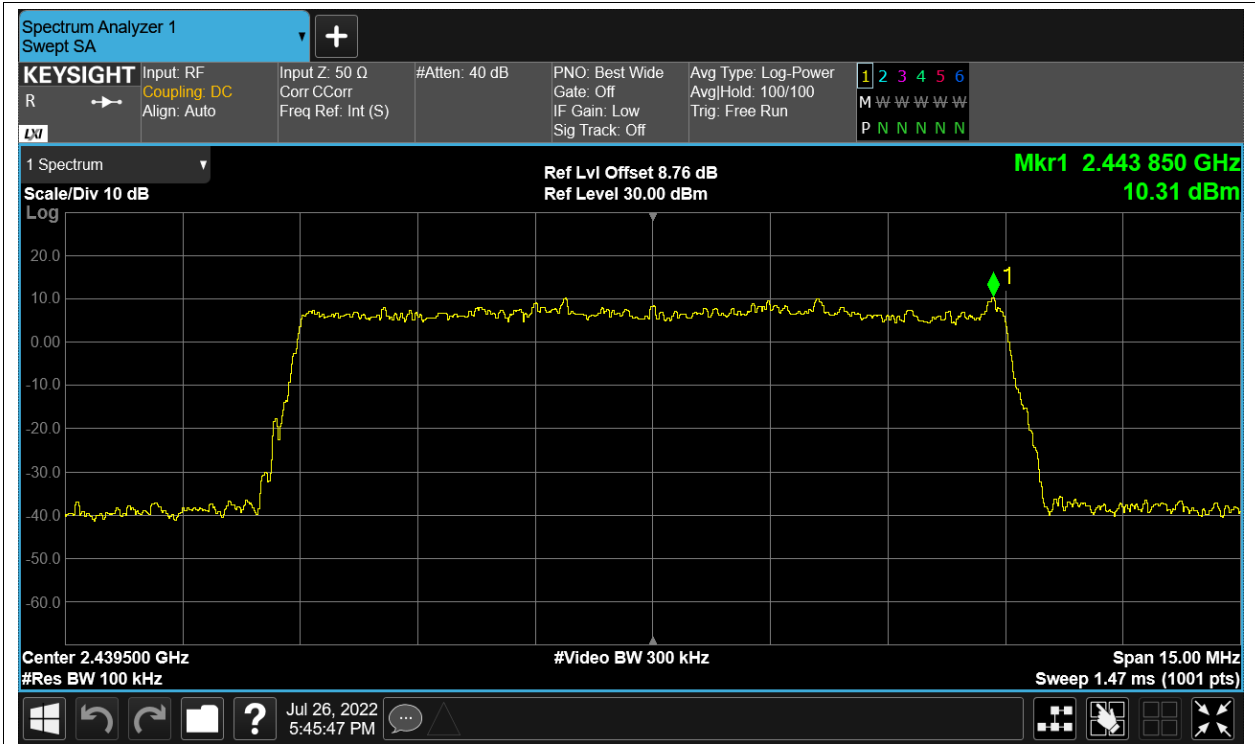

Tx. Spurious NVNT 2.4G-10M-16QAM 2471.5MHz Ant1 Ref

Tx. Spurious NVNT 2.4G-10M-16QAM 2471.5MHz Ant1 Emission

Tx. Spurious NVNT 2.4G-10M-16QAM 2471.5MHz Ant2 Ref

Tx. Spurious NVNT 2.4G-10M-16QAM 2471.5MHz Ant2 Emission

Tx. Spurious NVNT 2.4G-10M-QPSK 2407.5MHz Ant1 Ref

Tx. Spurious NVNT 2.4G-10M-QPSK 2407.5MHz Ant1 Emission

Tx. Spurious NVNT 2.4G-10M-QPSK 2407.5MHz Ant2 Ref

Tx. Spurious NVNT 2.4G-10M-QPSK 2407.5MHz Ant2 Emission

Tx. Spurious NVNT 2.4G-10M-QPSK 2439.5MHz Ant1 Ref

Tx. Spurious NVNT 2.4G-10M-QPSK 2439.5MHz Ant1 Emission

Tx. Spurious NVNT 2.4G-10M-QPSK 2439.5MHz Ant2 Ref

Tx. Spurious NVNT 2.4G-10M-QPSK 2439.5MHz Ant2 Emission