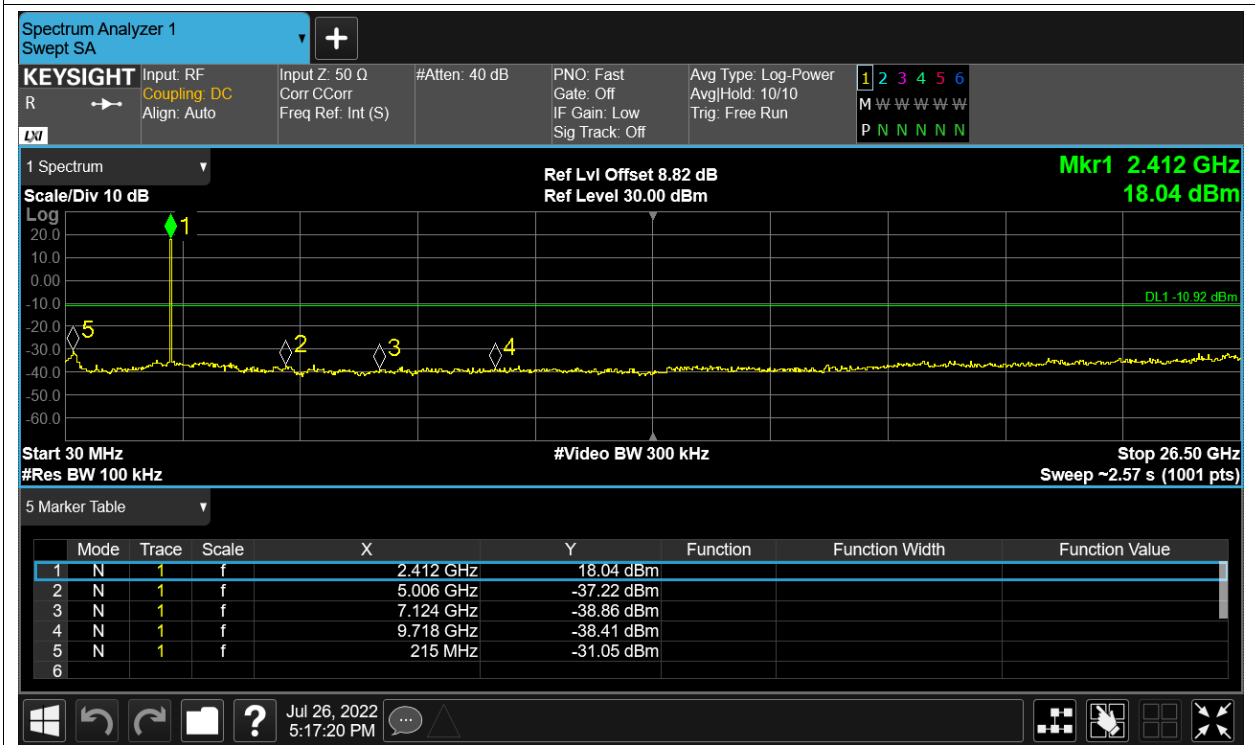

Tx. Spurious NVNT 2.4G-1.4M-16QAM 2475.5MHz Ant1 Ref

Tx. Spurious NVNT 2.4G-1.4M-16QAM 2475.5MHz Ant1 Emission

Tx. Spurious NVNT 2.4G-1.4M-16QAM 2475.5MHz Ant2 Ref

Tx. Spurious NVNT 2.4G-1.4M-16QAM 2475.5MHz Ant2 Emission

Tx. Spurious NVNT 2.4G-1.4M-QPSK 2403.5MHz Ant1 Ref

Tx. Spurious NVNT 2.4G-1.4M-QPSK 2403.5MHz Ant1 Emission

Tx. Spurious NVNT 2.4G-1.4M-QPSK 2403.5MHz Ant2 Ref

Tx. Spurious NVNT 2.4G-1.4M-QPSK 2403.5MHz Ant2 Emission