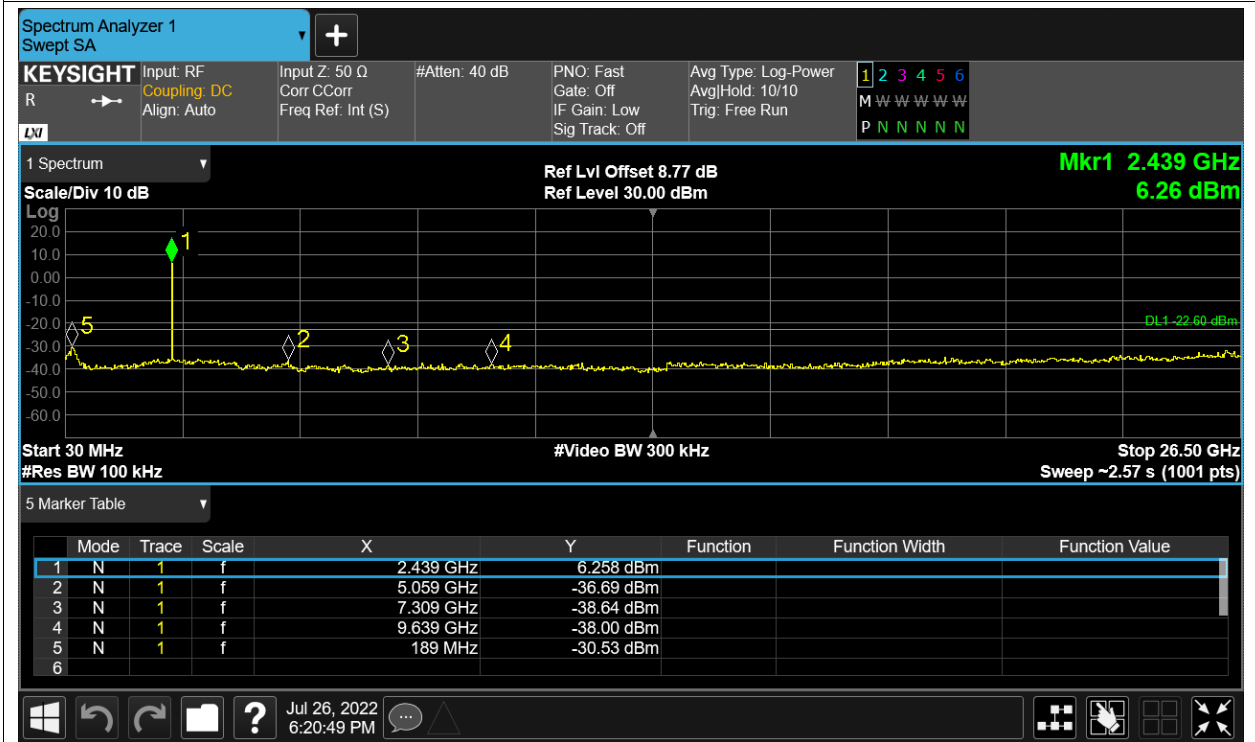

Tx. Spurious NVNT 2.4G-20M-16QAM 2462.5MHz Ant1 Ref

Tx. Spurious NVNT 2.4G-20M-16QAM 2462.5MHz Ant1 Emission

Tx. Spurious NVNT 2.4G-20M-16QAM 2462.5MHz Ant2 Ref

Tx. Spurious NVNT 2.4G-20M-16QAM 2462.5MHz Ant2 Emission

Tx. Spurious NVNT 2.4G-20M-QPSK 2412.5MHz Ant1 Ref

Tx. Spurious NVNT 2.4G-20M-QPSK 2412.5MHz Ant1 Emission

Tx. Spurious NVNT 2.4G-20M-QPSK 2412.5MHz Ant2 Ref

Tx. Spurious NVNT 2.4G-20M-QPSK 2412.5MHz Ant2 Emission

Tx. Spurious NVNT 2.4G-20M-QPSK 2437.5MHz Ant1 Ref

Tx. Spurious NVNT 2.4G-20M-QPSK 2437.5MHz Ant1 Emission

Tx. Spurious NVNT 2.4G-20M-QPSK 2437.5MHz Ant2 Ref

Tx. Spurious NVNT 2.4G-20M-QPSK 2437.5MHz Ant2 Emission

Tx. Spurious NVNT 2.4G-20M-QPSK 2462.5MHz Ant1 Ref

Tx. Spurious NVNT 2.4G-20M-QPSK 2462.5MHz Ant1 Emission

Tx. Spurious NVNT 2.4G-20M-QPSK 2462.5MHz Ant2 Ref

Tx. Spurious NVNT 2.4G-20M-QPSK 2462.5MHz Ant2 Emission