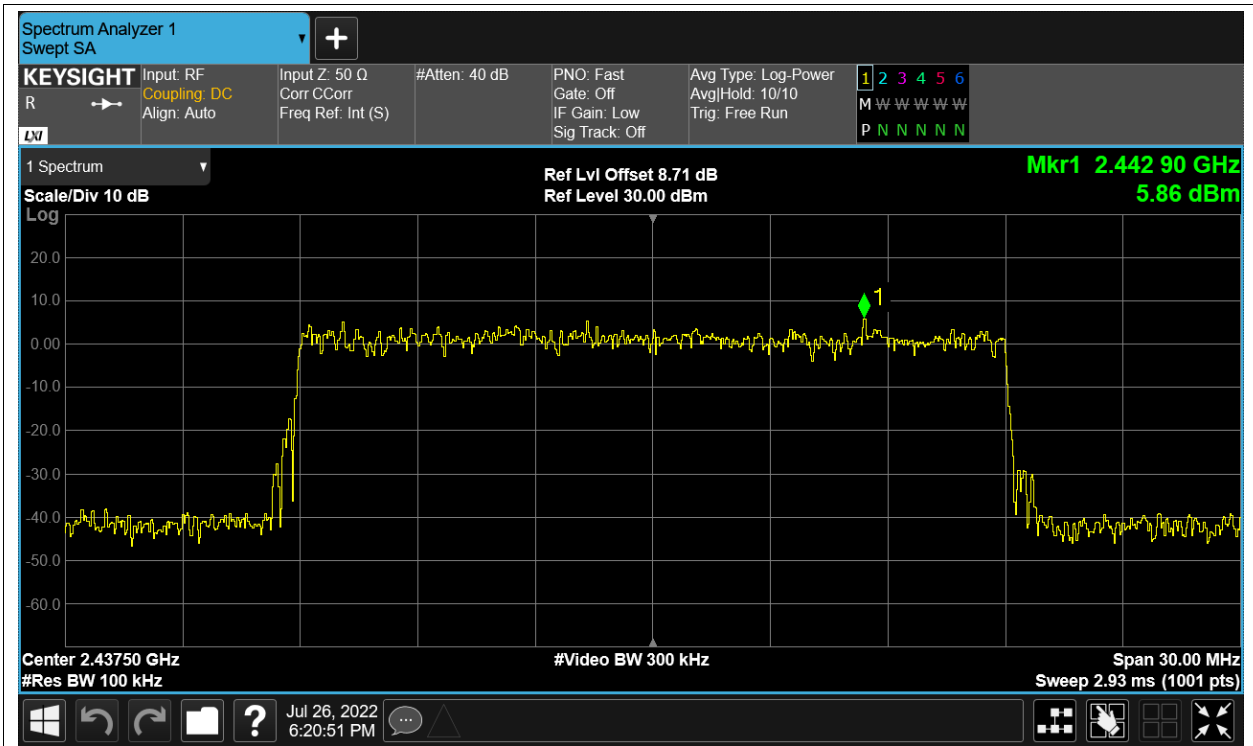

Tx. Spurious NVNT 2.4G-20M-16QAM 2462.5MHz Ant1 Ref

Tx. Spurious NVNT 2.4G-20M-16QAM 2462.5MHz Ant1 Emission

Tx. Spurious NVNT 2.4G-20M-16QAM 2462.5MHz Ant2 Ref

Tx. Spurious NVNT 2.4G-20M-16QAM 2462.5MHz Ant2 Emission

Tx. Spurious NVNT 2.4G-20M-QPSK 2412.5MHz Ant1 Ref

Tx. Spurious NVNT 2.4G-20M-QPSK 2412.5MHz Ant1 Emission

Tx. Spurious NVNT 2.4G-20M-QPSK 2412.5MHz Ant2 Ref

Tx. Spurious NVNT 2.4G-20M-QPSK 2412.5MHz Ant2 Emission

Tx. Spurious NVNT 2.4G-20M-QPSK 2437.5MHz Ant1 Ref

Tx. Spurious NVNT 2.4G-20M-QPSK 2437.5MHz Ant1 Emission

Tx. Spurious NVNT 2.4G-20M-QPSK 2437.5MHz Ant2 Ref

Tx. Spurious NVNT 2.4G-20M-QPSK 2437.5MHz Ant2 Emission