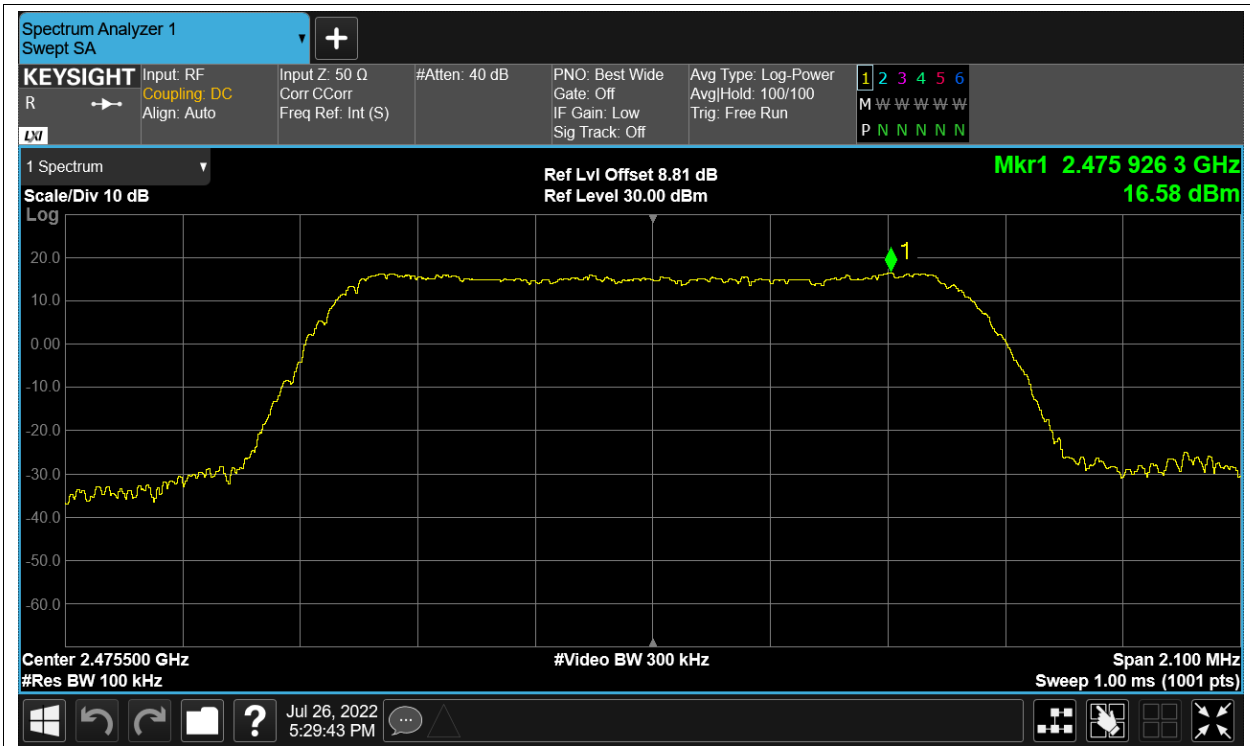

Test Graphs

Tx. Spurious NVNT 2.4G-1.4M-16QAM 2403.5MHz Ant1 Ref

Tx. Spurious NVNT 2.4G-1.4M-16QAM 2403.5MHz Ant1 Emission

Tx. Spurious NVNT 2.4G-1.4M-16QAM 2403.5MHz Ant2 Ref

Tx. Spurious NVNT 2.4G-1.4M-16QAM 2403.5MHz Ant2 Emission

Tx. Spurious NVNT 2.4G-1.4M-16QAM 2439.5MHz Ant1 Ref

Tx. Spurious NVNT 2.4G-1.4M-16QAM 2439.5MHz Ant1 Emission

Tx. Spurious NVNT 2.4G-1.4M-16QAM 2439.5MHz Ant2 Ref

Tx. Spurious NVNT 2.4G-1.4M-16QAM 2439.5MHz Ant2 Emission

Tx. Spurious NVNT 2.4G-1.4M-16QAM 2475.5MHz Ant1 Ref

Tx. Spurious NVNT 2.4G-1.4M-16QAM 2475.5MHz Ant1 Emission

Tx. Spurious NVNT 2.4G-1.4M-16QAM 2475.5MHz Ant2 Ref

Tx. Spurious NVNT 2.4G-1.4M-16QAM 2475.5MHz Ant2 Emission