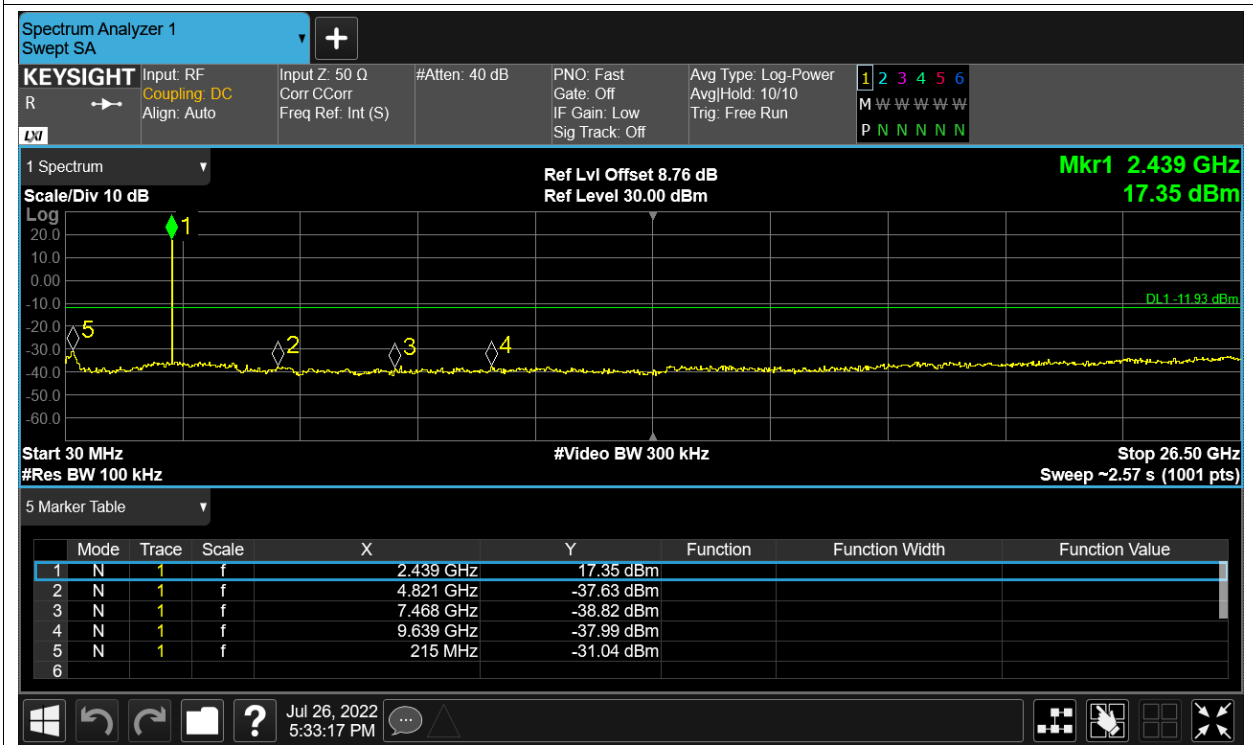

Tx. Spurious NVNT 2.4G-1.4M-16QAM 2439.5MHz Ant1 Emission