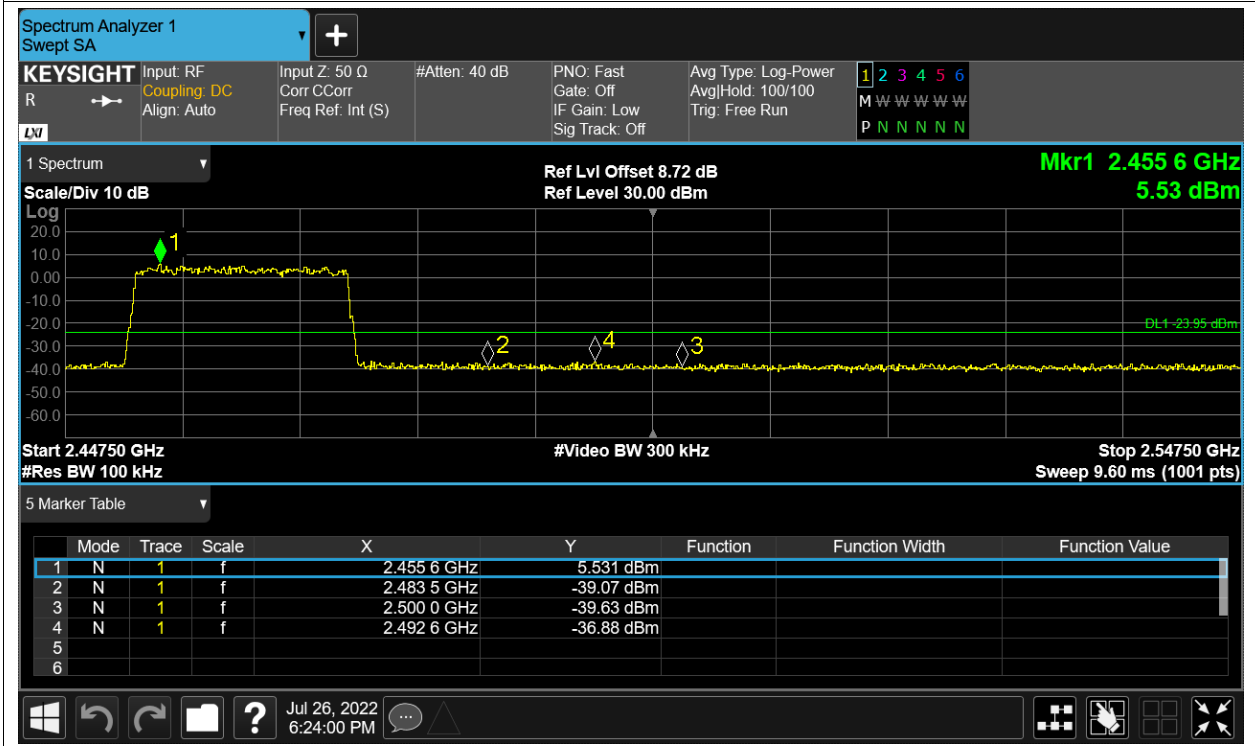

Band Edge NVNT 2.4G-20M-QPSK 2462.5MHz Ant1 Ref

Band Edge NVNT 2.4G-20M-QPSK 2462.5MHz Ant1 Emission

Band Edge NVNT 2.4G-20M-QPSK 2462.5MHz Ant2 Ref

Band Edge NVNT 2.4G-20M-QPSK 2462.5MHz Ant2 Emission

Conducted RF Spurious Emission