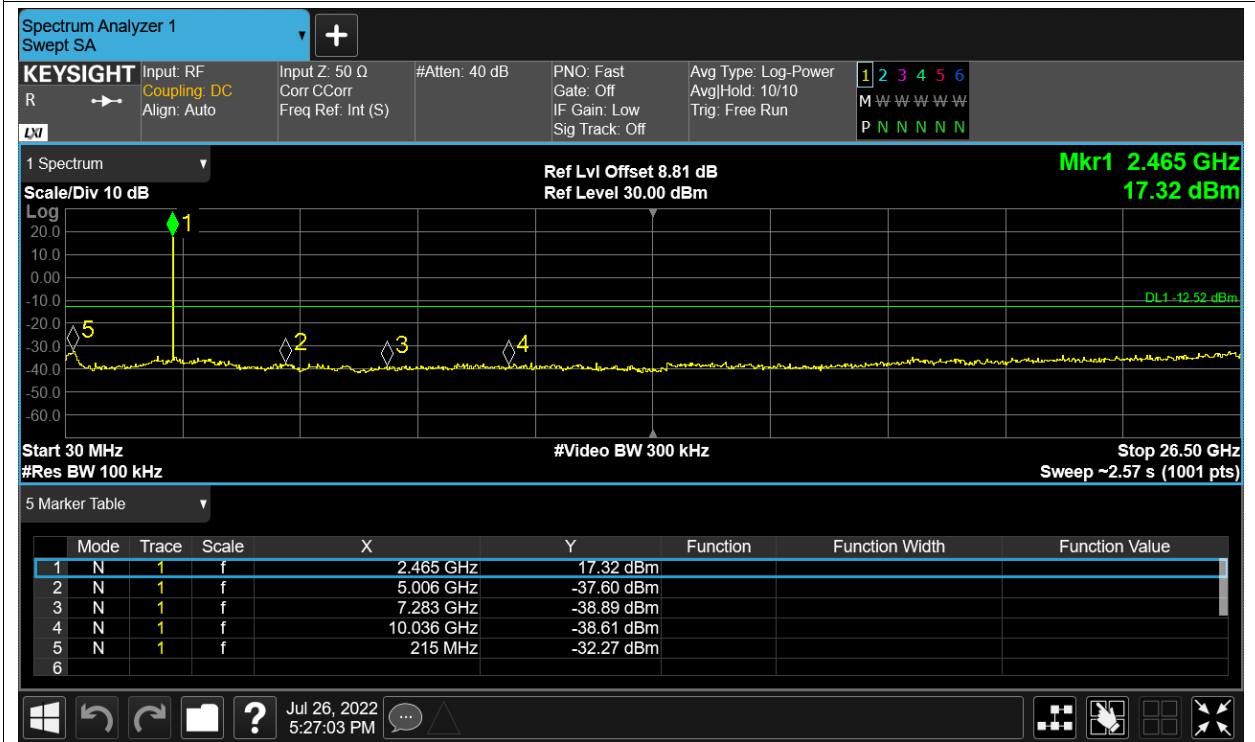

Tx. Spurious NVNT 2.4G-1.4M-QPSK 2439.5MHz Ant1 Ref

Tx. Spurious NVNT 2.4G-1.4M-QPSK 2439.5MHz Ant1 Emission

Tx. Spurious NVNT 2.4G-1.4M-QPSK 2439.5MHz Ant2 Ref

Tx. Spurious NVNT 2.4G-1.4M-QPSK 2439.5MHz Ant2 Emission

Tx. Spurious NVNT 2.4G-1.4M-QPSK 2475.5MHz Ant1 Ref

Tx. Spurious NVNT 2.4G-1.4M-QPSK 2475.5MHz Ant1 Emission

Tx. Spurious NVNT 2.4G-1.4M-QPSK 2475.5MHz Ant2 Ref

Tx. Spurious NVNT 2.4G-1.4M-QPSK 2475.5MHz Ant2 Emission