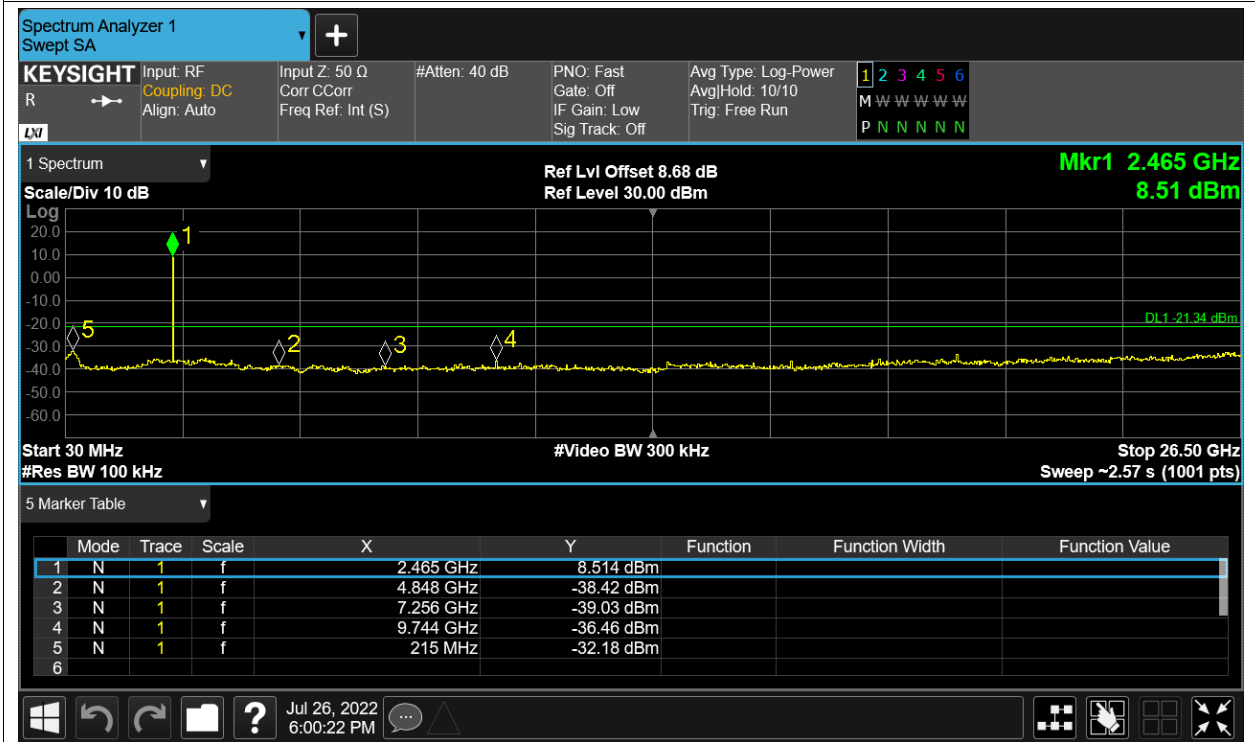

Tx. Spurious NVNT 2.4G-10M-QPSK 2439.5MHz Ant1 Ref

Tx. Spurious NVNT 2.4G-10M-QPSK 2439.5MHz Ant1 Emission

Tx. Spurious NVNT 2.4G-10M-QPSK 2439.5MHz Ant2 Ref

Tx. Spurious NVNT 2.4G-10M-QPSK 2439.5MHz Ant2 Emission

Tx. Spurious NVNT 2.4G-10M-QPSK 2471.5MHz Ant1 Ref

Tx. Spurious NVNT 2.4G-10M-QPSK 2471.5MHz Ant1 Emission

Tx. Spurious NVNT 2.4G-10M-QPSK 2471.5MHz Ant2 Ref

Tx. Spurious NVNT 2.4G-10M-QPSK 2471.5MHz Ant2 Emission

Tx. Spurious NVNT 2.4G-20M-16QAM 2412.5MHz Ant1 Ref

Tx. Spurious NVNT 2.4G-20M-16QAM 2412.5MHz Ant1 Emission

Tx. Spurious NVNT 2.4G-20M-16QAM 2412.5MHz Ant2 Ref

Tx. Spurious NVNT 2.4G-20M-16QAM 2412.5MHz Ant2 Emission