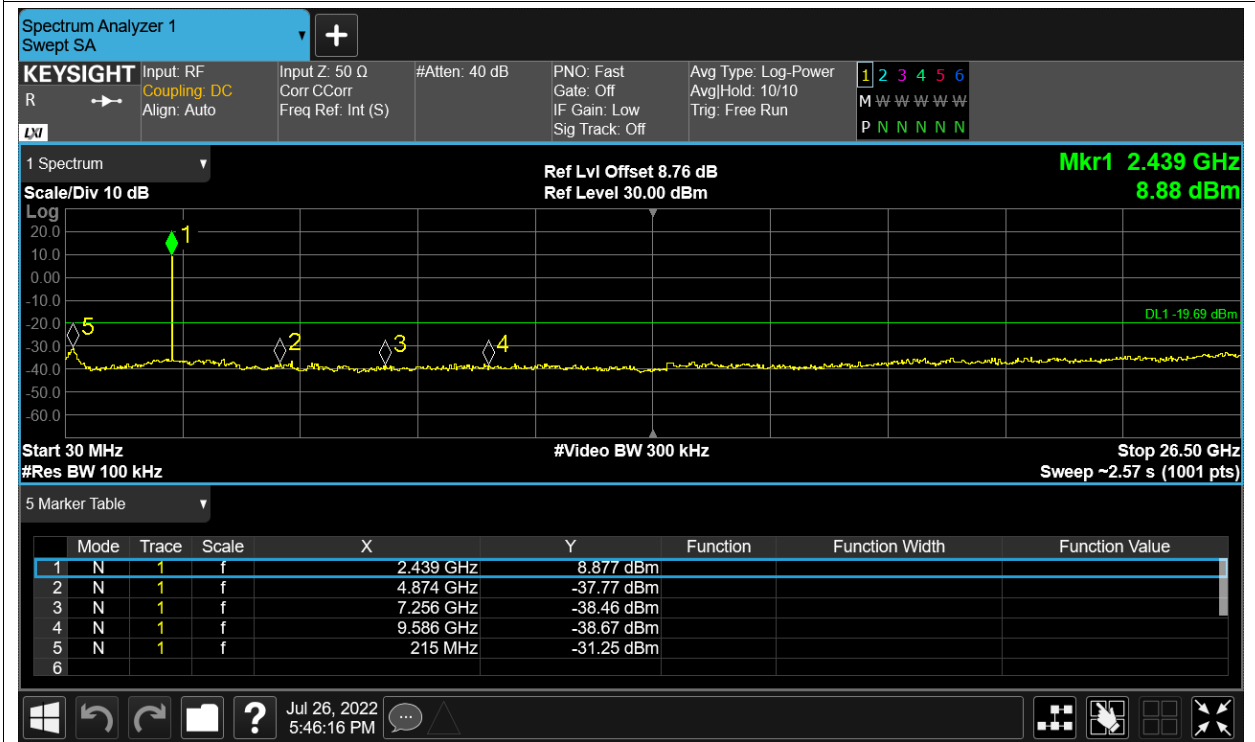

Tx. Spurious NVNT 2.4G-10M-16QAM 2471.5MHz Ant1 Ref

Tx. Spurious NVNT 2.4G-10M-16QAM 2471.5MHz Ant1 Emission

Tx. Spurious NVNT 2.4G-10M-16QAM 2471.5MHz Ant2 Ref

Tx. Spurious NVNT 2.4G-10M-16QAM 2471.5MHz Ant2 Emission

Tx. Spurious NVNT 2.4G-10M-QPSK 2407.5MHz Ant1 Ref

Tx. Spurious NVNT 2.4G-10M-QPSK 2407.5MHz Ant1 Emission

Tx. Spurious NVNT 2.4G-10M-QPSK 2407.5MHz Ant2 Ref

Tx. Spurious NVNT 2.4G-10M-QPSK 2407.5MHz Ant2 Emission

Tx. Spurious NVNT 2.4G-10M-QPSK 2439.5MHz Ant1 Ref

Tx. Spurious NVNT 2.4G-10M-QPSK 2439.5MHz Ant1 Emission

Tx. Spurious NVNT 2.4G-10M-QPSK 2439.5MHz Ant2 Ref

Tx. Spurious NVNT 2.4G-10M-QPSK 2439.5MHz Ant2 Emission