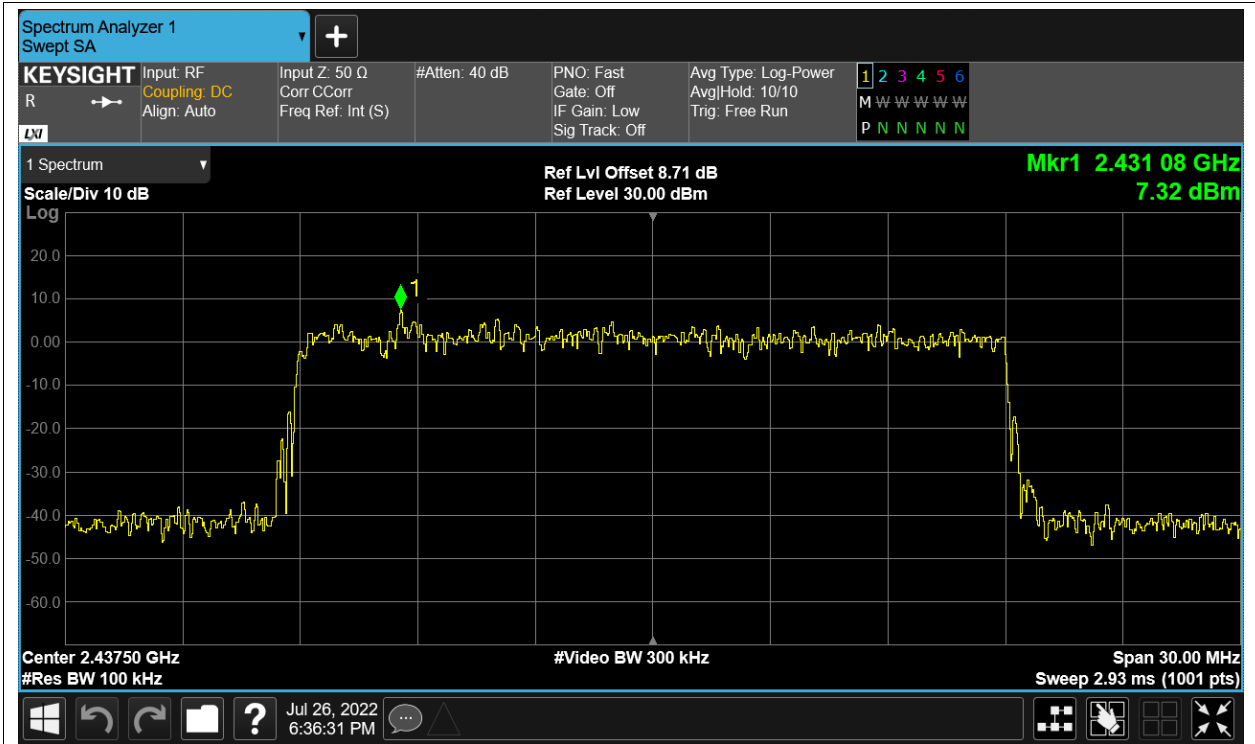

Tx. Spurious NVNT 2.4G-10M-QPSK 2471.5MHz Ant1 Ref

Tx. Spurious NVNT 2.4G-10M-QPSK 2471.5MHz Ant1 Emission

Tx. Spurious NVNT 2.4G-10M-QPSK 2471.5MHz Ant2 Ref

Tx. Spurious NVNT 2.4G-10M-QPSK 2471.5MHz Ant2 Emission

Tx. Spurious NVNT 2.4G-20M-16QAM 2412.5MHz Ant1 Ref

Tx. Spurious NVNT 2.4G-20M-16QAM 2412.5MHz Ant1 Emission

Tx. Spurious NVNT 2.4G-20M-16QAM 2412.5MHz Ant2 Ref

Tx. Spurious NVNT 2.4G-20M-16QAM 2412.5MHz Ant2 Emission

Tx. Spurious NVNT 2.4G-20M-16QAM 2437.5MHz Ant1 Ref

Tx. Spurious NVNT 2.4G-20M-16QAM 2437.5MHz Ant1 Emission

Tx. Spurious NVNT 2.4G-20M-16QAM 2437.5MHz Ant2 Ref

Tx. Spurious NVNT 2.4G-20M-16QAM 2437.5MHz Ant2 Emission

Tx. Spurious NVNT 2.4G-20M-16QAM 2462.5MHz Ant1 Ref

Tx. Spurious NVNT 2.4G-20M-16QAM 2462.5MHz Ant1 Emission

Tx. Spurious NVNT 2.4G-20M-16QAM 2462.5MHz Ant2 Ref

Tx. Spurious NVNT 2.4G-20M-16QAM 2462.5MHz Ant2 Emission