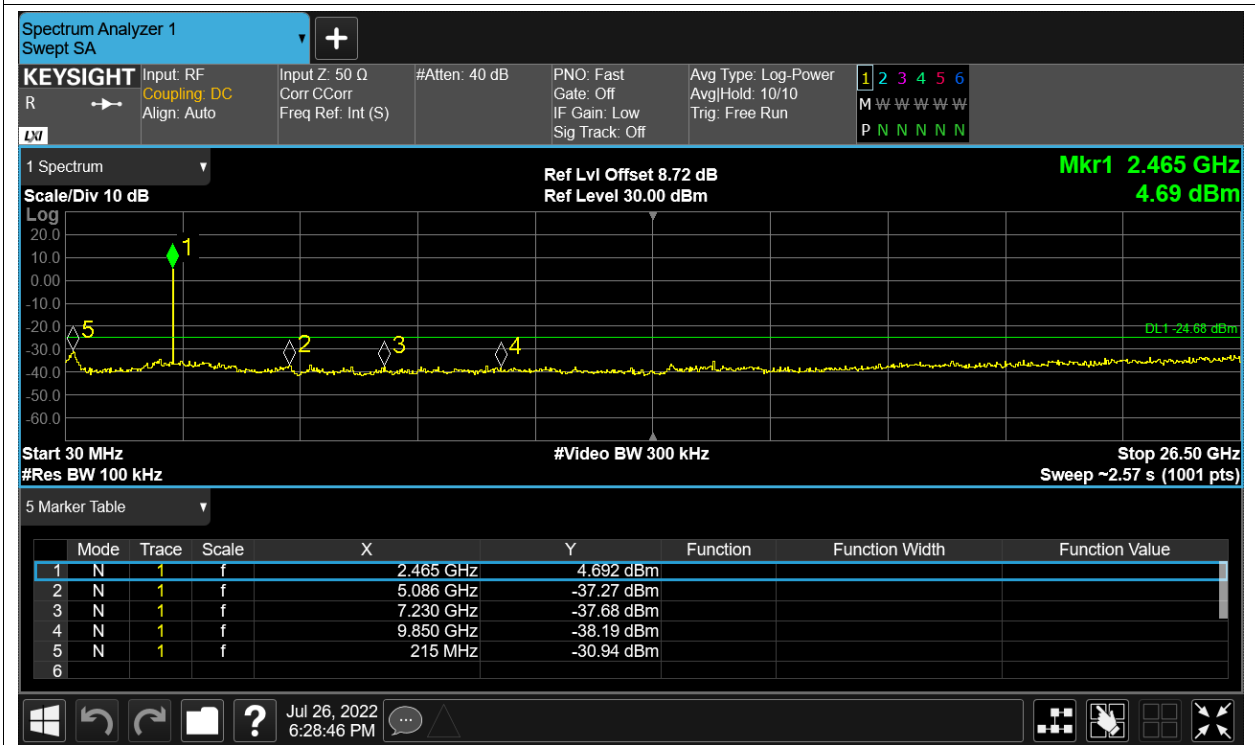

Tx. Spurious NVNT 2.4G-20M-16QAM 2437.5MHz Ant1 Ref

Tx. Spurious NVNT 2.4G-20M-16QAM 2437.5MHz Ant1 Emission

Tx. Spurious NVNT 2.4G-20M-16QAM 2437.5MHz Ant2 Ref

Tx. Spurious NVNT 2.4G-20M-16QAM 2437.5MHz Ant2 Emission

Tx. Spurious NVNT 2.4G-20M-16QAM 2462.5MHz Ant1 Ref

Tx. Spurious NVNT 2.4G-20M-16QAM 2462.5MHz Ant1 Emission

Tx. Spurious NVNT 2.4G-20M-16QAM 2462.5MHz Ant2 Ref

Tx. Spurious NVNT 2.4G-20M-16QAM 2462.5MHz Ant2 Emission

Tx. Spurious NVNT 2.4G-20M-QPSK 2412.5MHz Ant1 Ref

Tx. Spurious NVNT 2.4G-20M-QPSK 2412.5MHz Ant1 Emission

Tx. Spurious NVNT 2.4G-20M-QPSK 2412.5MHz Ant2 Ref

Tx. Spurious NVNT 2.4G-20M-QPSK 2412.5MHz Ant2 Emission