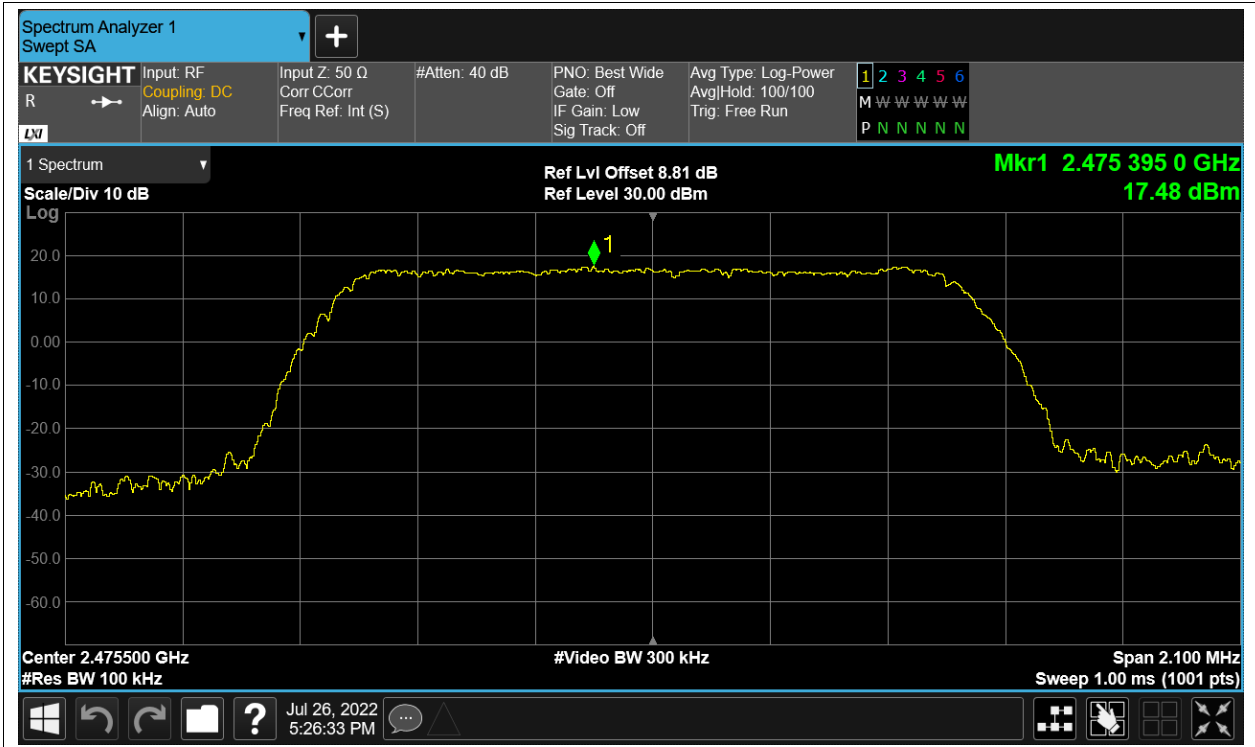

Tx. Spurious NVNT 2.4G-1.4M-QPSK 2403.5MHz Ant1 Ref

Tx. Spurious NVNT 2.4G-1.4M-QPSK 2403.5MHz Ant1 Emission

Tx. Spurious NVNT 2.4G-1.4M-QPSK 2403.5MHz Ant2 Ref

Tx. Spurious NVNT 2.4G-1.4M-QPSK 2403.5MHz Ant2 Emission

Tx. Spurious NVNT 2.4G-1.4M-QPSK 2439.5MHz Ant1 Ref

Tx. Spurious NVNT 2.4G-1.4M-QPSK 2439.5MHz Ant1 Emission

Tx. Spurious NVNT 2.4G-1.4M-QPSK 2439.5MHz Ant2 Ref

Tx. Spurious NVNT 2.4G-1.4M-QPSK 2439.5MHz Ant2 Emission

Tx. Spurious NVNT 2.4G-1.4M-QPSK 2475.5MHz Ant1 Ref

Tx. Spurious NVNT 2.4G-1.4M-QPSK 2475.5MHz Ant1 Emission

Tx. Spurious NVNT 2.4G-1.4M-QPSK 2475.5MHz Ant2 Ref

Tx. Spurious NVNT 2.4G-1.4M-QPSK 2475.5MHz Ant2 Emission