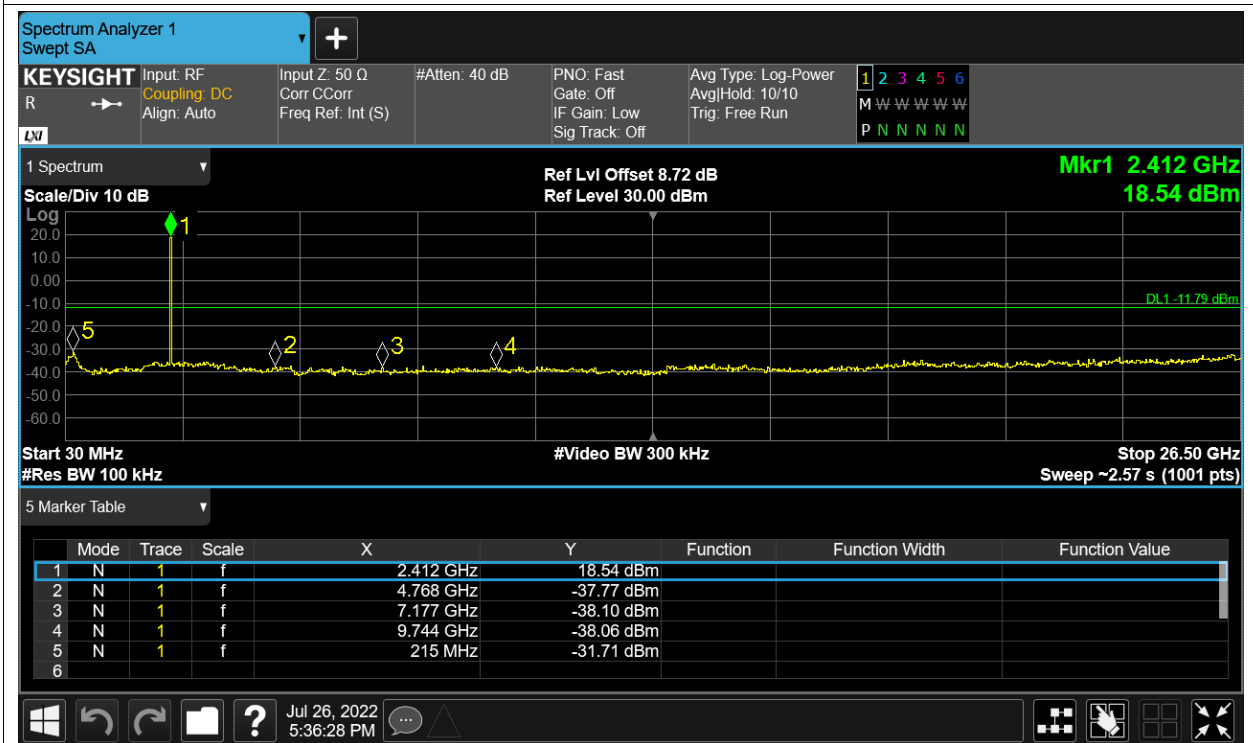

Test Graphs

Tx. Spurious NVNT 2.4G-1.4M-16QAM 2403.5MHz Ant1 Ref

Tx. Spurious NVNT 2.4G-1.4M-16QAM 2403.5MHz Ant1 Emission

Tx. Spurious NVNT 2.4G-1.4M-16QAM 2403.5MHz Ant2 Ref

Tx. Spurious NVNT 2.4G-1.4M-16QAM 2403.5MHz Ant2 Emission