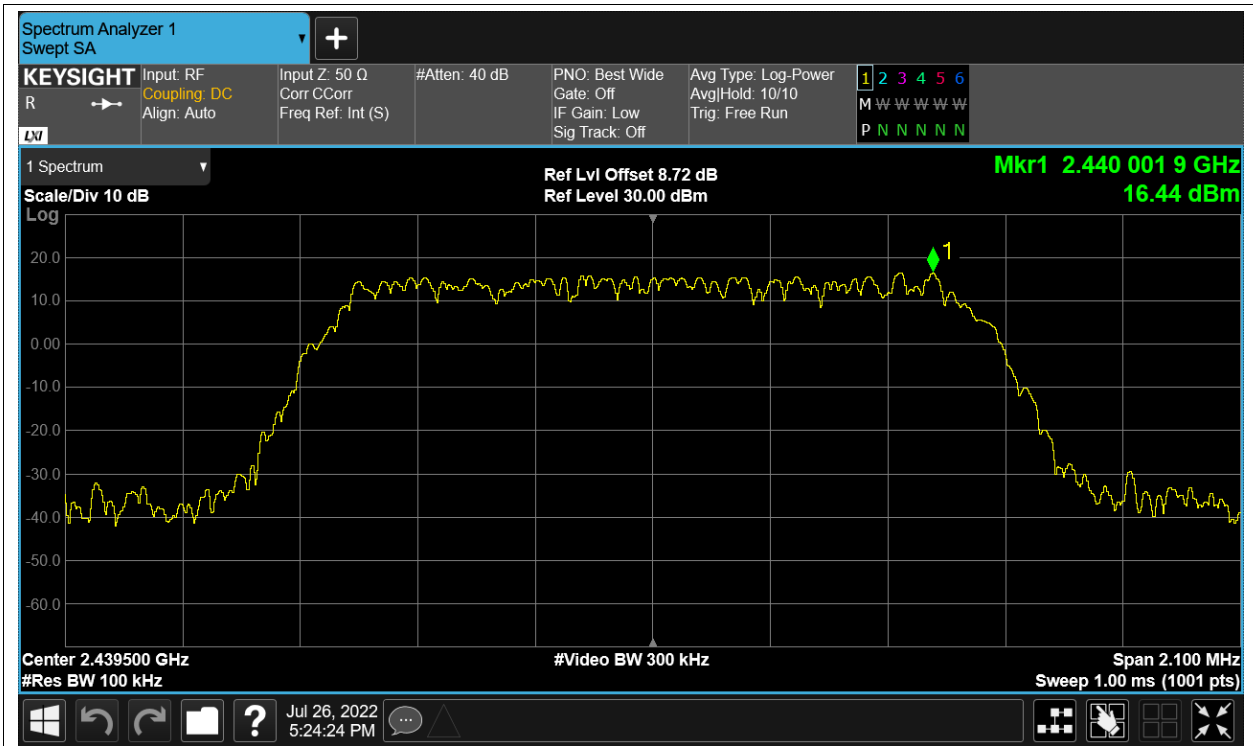

Tx. Spurious NVNT 2.4G-1.4M-16QAM 2475.5MHz Ant1 Ref

Tx. Spurious NVNT 2.4G-1.4M-16QAM 2475.5MHz Ant1 Emission

Tx. Spurious NVNT 2.4G-1.4M-16QAM 2475.5MHz Ant2 Ref

Tx. Spurious NVNT 2.4G-1.4M-16QAM 2475.5MHz Ant2 Emission

Tx. Spurious NVNT 2.4G-1.4M-QPSK 2403.5MHz Ant1 Ref

Tx. Spurious NVNT 2.4G-1.4M-QPSK 2403.5MHz Ant1 Emission

Tx. Spurious NVNT 2.4G-1.4M-QPSK 2403.5MHz Ant2 Ref

Tx. Spurious NVNT 2.4G-1.4M-QPSK 2403.5MHz Ant2 Emission

Tx. Spurious NVNT 2.4G-1.4M-QPSK 2439.5MHz Ant1 Ref

Tx. Spurious NVNT 2.4G-1.4M-QPSK 2439.5MHz Ant1 Emission

Tx. Spurious NVNT 2.4G-1.4M-QPSK 2439.5MHz Ant2 Ref

Tx. Spurious NVNT 2.4G-1.4M-QPSK 2439.5MHz Ant2 Emission