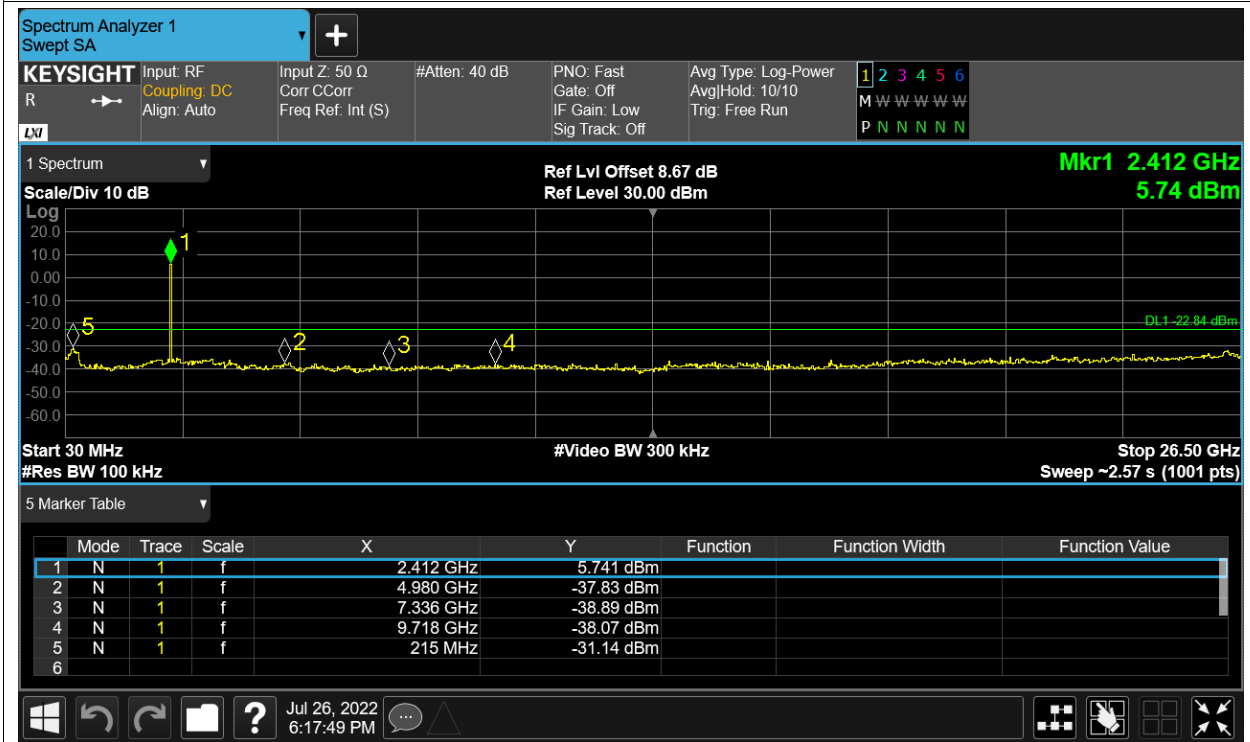

Tx. Spurious NVNT 2.4G-20M-16QAM 2462.5MHz Ant1 Ref

Tx. Spurious NVNT 2.4G-20M-16QAM 2462.5MHz Ant1 Emission

Tx. Spurious NVNT 2.4G-20M-16QAM 2462.5MHz Ant2 Ref

Tx. Spurious NVNT 2.4G-20M-16QAM 2462.5MHz Ant2 Emission

Tx. Spurious NVNT 2.4G-20M-QPSK 2412.5MHz Ant1 Ref

Tx. Spurious NVNT 2.4G-20M-QPSK 2412.5MHz Ant1 Emission

Tx. Spurious NVNT 2.4G-20M-QPSK 2412.5MHz Ant2 Ref

Tx. Spurious NVNT 2.4G-20M-QPSK 2412.5MHz Ant2 Emission

Tx. Spurious NVNT 2.4G-20M-QPSK 2437.5MHz Ant1 Ref

Tx. Spurious NVNT 2.4G-20M-QPSK 2437.5MHz Ant1 Emission

Tx. Spurious NVNT 2.4G-20M-QPSK 2437.5MHz Ant2 Ref

Tx. Spurious NVNT 2.4G-20M-QPSK 2437.5MHz Ant2 Emission

Tx. Spurious NVNT 2.4G-20M-QPSK 2462.5MHz Ant1 Ref

Tx. Spurious NVNT 2.4G-20M-QPSK 2462.5MHz Ant1 Emission

Tx. Spurious NVNT 2.4G-20M-QPSK 2462.5MHz Ant2 Ref

Tx. Spurious NVNT 2.4G-20M-QPSK 2462.5MHz Ant2 Emission