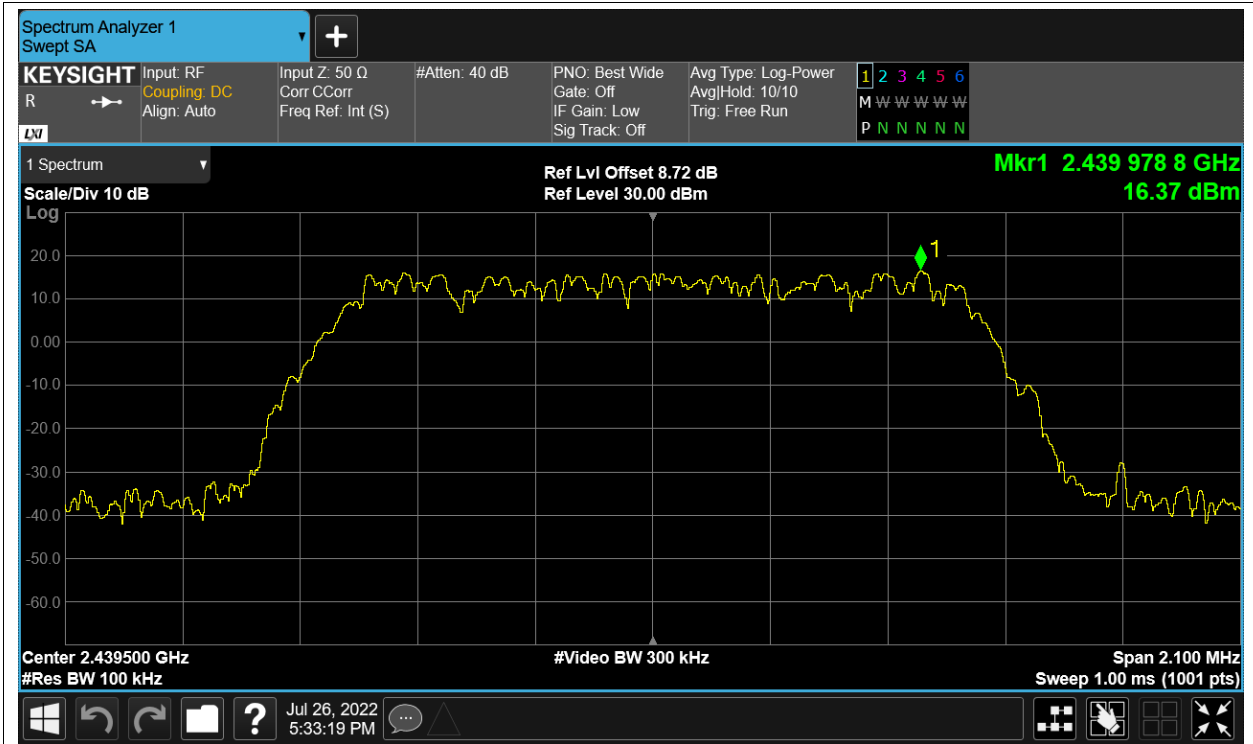

Test Graphs

Tx. Spurious NVNT 2.4G-1.4M-16QAM 2403.5MHz Ant1 Ref

Tx. Spurious NVNT 2.4G-1.4M-16QAM 2403.5MHz Ant1 Emission

Tx. Spurious NVNT 2.4G-1.4M-16QAM 2403.5MHz Ant2 Ref

Tx. Spurious NVNT 2.4G-1.4M-16QAM 2403.5MHz Ant2 Emission

Tx. Spurious NVNT 2.4G-1.4M-16QAM 2439.5MHz Ant1 Ref

Tx. Spurious NVNT 2.4G-1.4M-16QAM 2439.5MHz Ant1 Emission

Tx. Spurious NVNT 2.4G-1.4M-16QAM 2439.5MHz Ant2 Ref

Tx. Spurious NVNT 2.4G-1.4M-16QAM 2439.5MHz Ant2 Emission