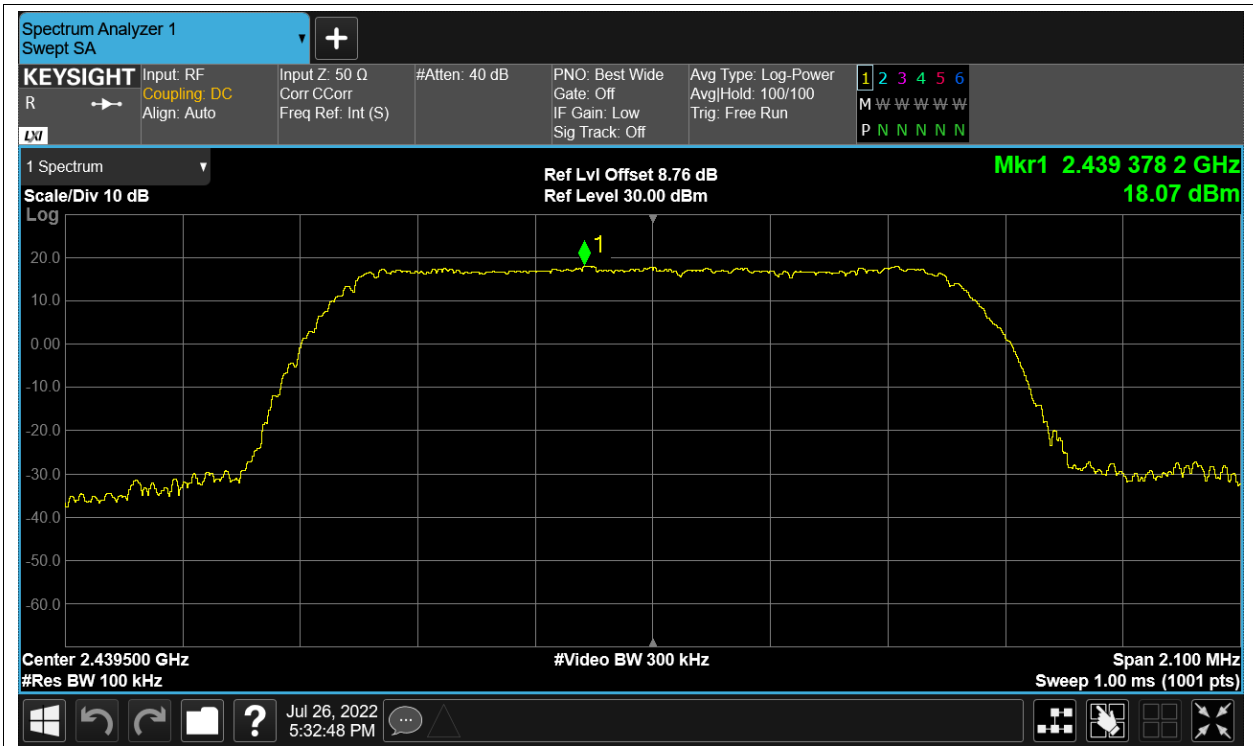

Test Graphs

Tx. Spurious NVNT 2.4G-1.4M-16QAM 2403.5MHz Ant1 Ref

Tx. Spurious NVNT 2.4G-1.4M-16QAM 2403.5MHz Ant1 Emission

Tx. Spurious NVNT 2.4G-1.4M-16QAM 2403.5MHz Ant2 Ref

Tx. Spurious NVNT 2.4G-1.4M-16QAM 2403.5MHz Ant2 Emission

Tx. Spurious NVNT 2.4G-1.4M-16QAM 2439.5MHz Ant1 Ref

Tx. Spurious NVNT 2.4G-1.4M-16QAM 2439.5MHz Ant1 Emission

Tx. Spurious NVNT 2.4G-1.4M-16QAM 2439.5MHz Ant2 Ref

Tx. Spurious NVNT 2.4G-1.4M-16QAM 2439.5MHz Ant2 Emission