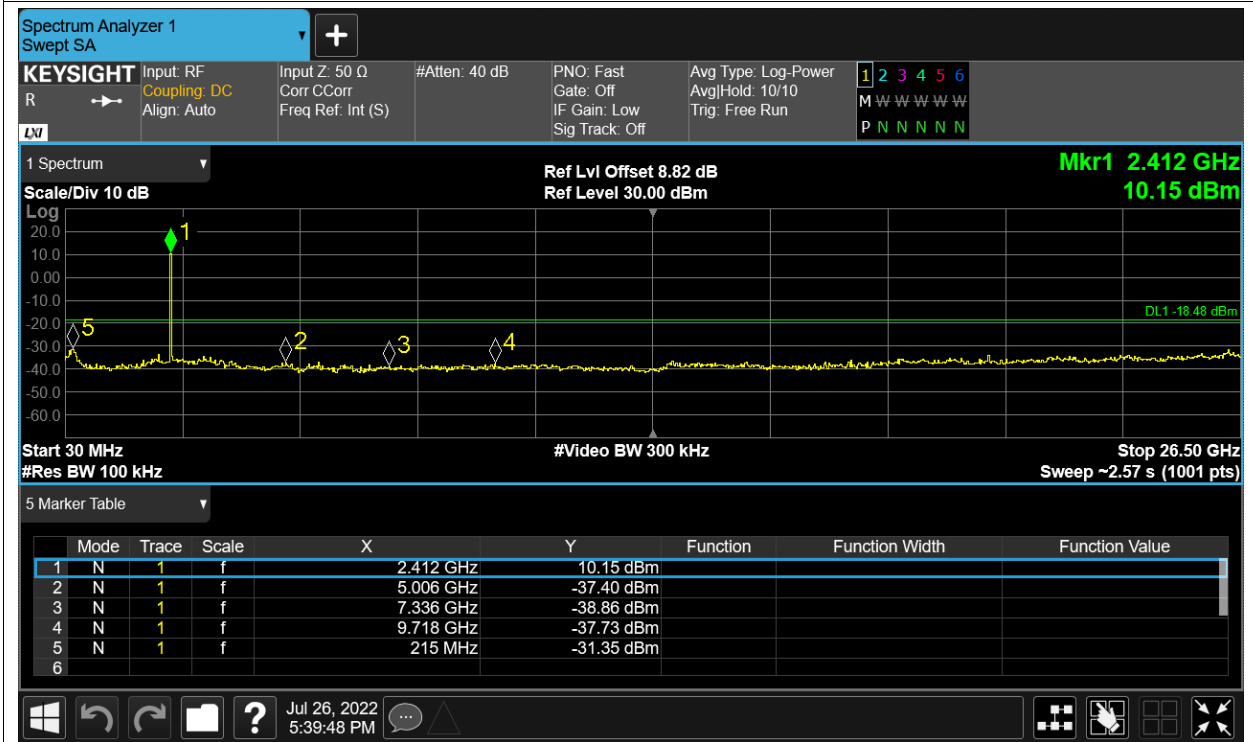

Tx. Spurious NVNT 2.4G-1.4M-QPSK 2475.5MHz Ant1 Ref

Tx. Spurious NVNT 2.4G-1.4M-QPSK 2475.5MHz Ant1 Emission

Tx. Spurious NVNT 2.4G-1.4M-QPSK 2475.5MHz Ant2 Ref

Tx. Spurious NVNT 2.4G-1.4M-QPSK 2475.5MHz Ant2 Emission

Tx. Spurious NVNT 2.4G-10M-16QAM 2407.5MHz Ant1 Ref

Tx. Spurious NVNT 2.4G-10M-16QAM 2407.5MHz Ant1 Emission

Tx. Spurious NVNT 2.4G-10M-16QAM 2407.5MHz Ant2 Ref

Tx. Spurious NVNT 2.4G-10M-16QAM 2407.5MHz Ant2 Emission