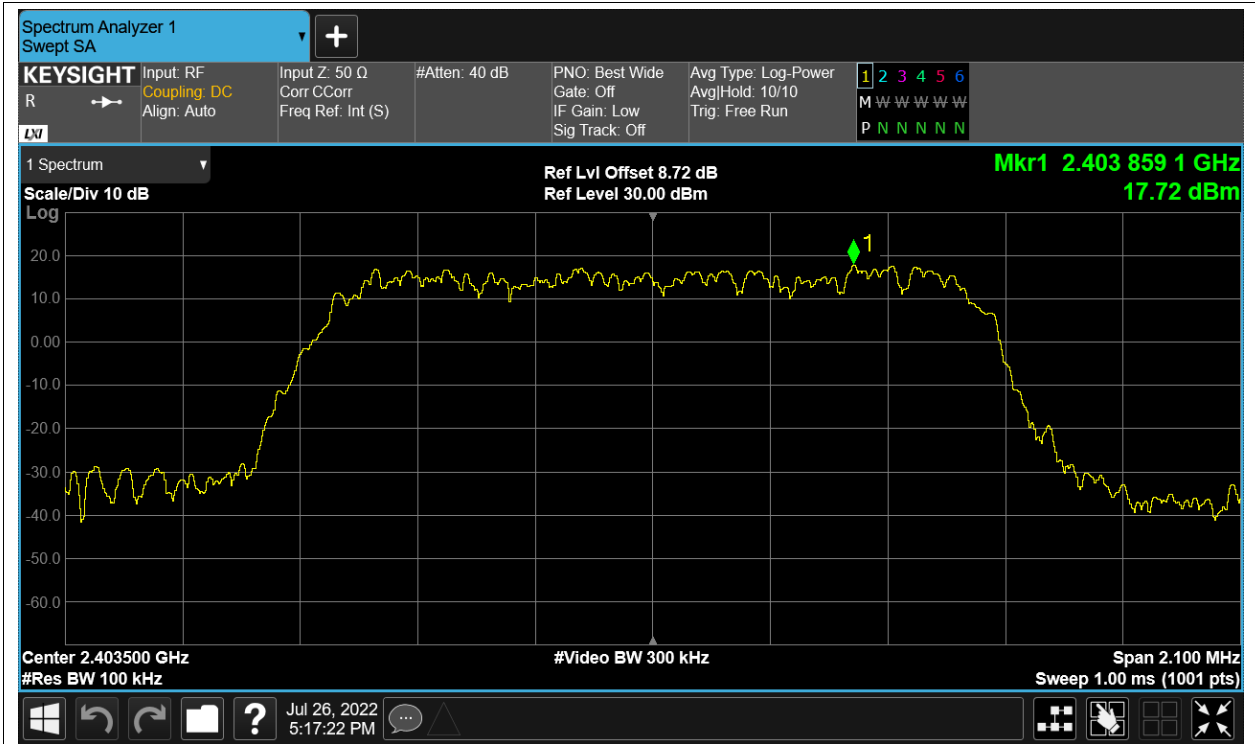

Tx. Spurious NVNT 2.4G-1.4M-16QAM 2439.5MHz Ant1 Ref

Tx. Spurious NVNT 2.4G-1.4M-16QAM 2439.5MHz Ant1 Emission

Tx. Spurious NVNT 2.4G-1.4M-16QAM 2439.5MHz Ant2 Ref

Tx. Spurious NVNT 2.4G-1.4M-16QAM 2439.5MHz Ant2 Emission

Tx. Spurious NVNT 2.4G-1.4M-16QAM 2475.5MHz Ant1 Ref

Tx. Spurious NVNT 2.4G-1.4M-16QAM 2475.5MHz Ant1 Emission

Tx. Spurious NVNT 2.4G-1.4M-16QAM 2475.5MHz Ant2 Ref

Tx. Spurious NVNT 2.4G-1.4M-16QAM 2475.5MHz Ant2 Emission

Tx. Spurious NVNT 2.4G-1.4M-QPSK 2403.5MHz Ant1 Ref

Tx. Spurious NVNT 2.4G-1.4M-QPSK 2403.5MHz Ant1 Emission

Tx. Spurious NVNT 2.4G-1.4M-QPSK 2403.5MHz Ant2 Ref

Tx. Spurious NVNT 2.4G-1.4M-QPSK 2403.5MHz Ant2 Emission