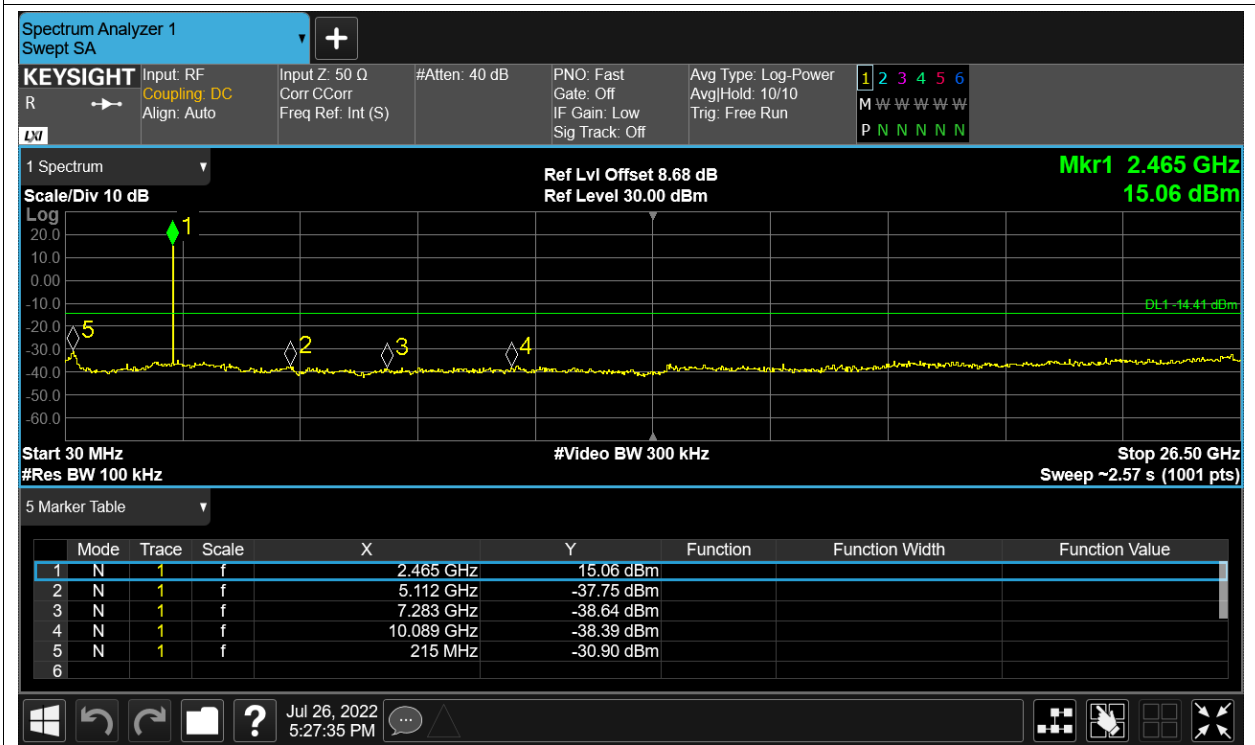

Tx. Spurious NVNT 2.4G-1.4M-QPSK 2475.5MHz Ant1 Ref

Tx. Spurious NVNT 2.4G-1.4M-QPSK 2475.5MHz Ant1 Emission

Tx. Spurious NVNT 2.4G-1.4M-QPSK 2475.5MHz Ant2 Ref

Tx. Spurious NVNT 2.4G-1.4M-QPSK 2475.5MHz Ant2 Emission

Tx. Spurious NVNT 2.4G-10M-16QAM 2407.5MHz Ant1 Ref

Tx. Spurious NVNT 2.4G-10M-16QAM 2407.5MHz Ant1 Emission

Tx. Spurious NVNT 2.4G-10M-16QAM 2407.5MHz Ant2 Ref

Tx. Spurious NVNT 2.4G-10M-16QAM 2407.5MHz Ant2 Emission