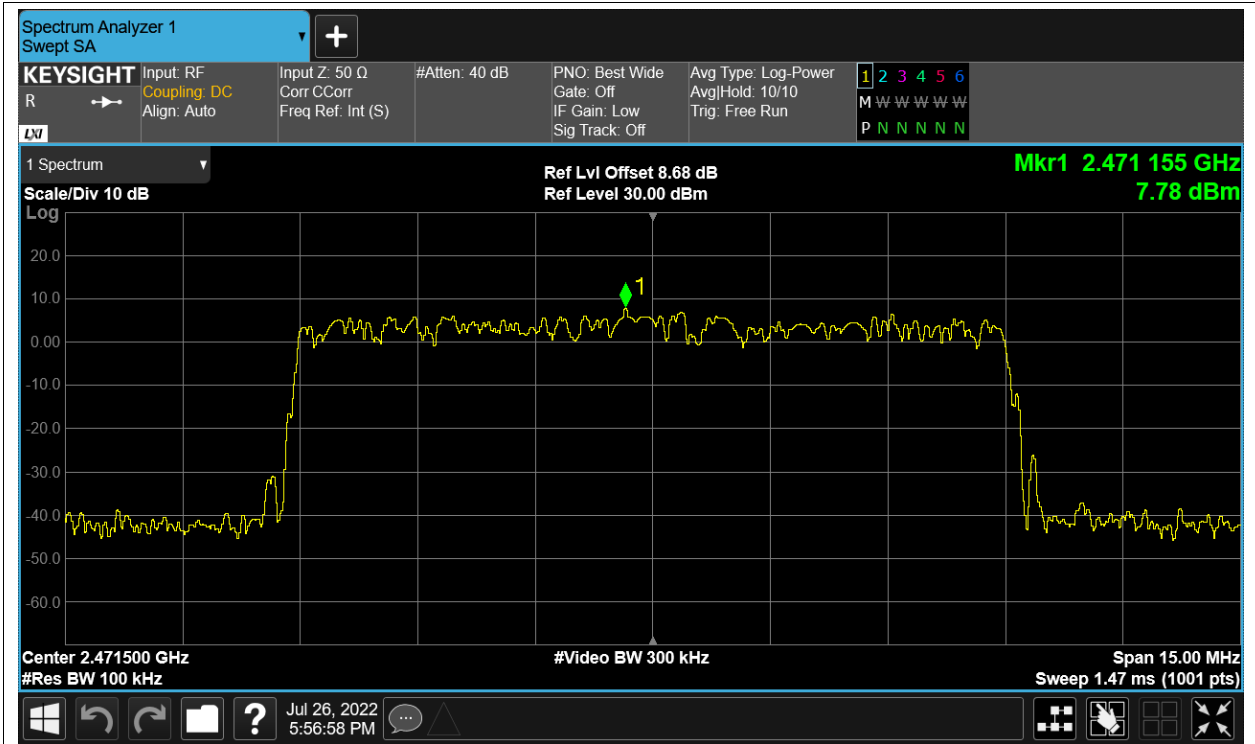

Tx. Spurious NVNT 2.4G-10M-16QAM 2439.5MHz Ant1 Ref

Tx. Spurious NVNT 2.4G-10M-16QAM 2439.5MHz Ant1 Emission

Tx. Spurious NVNT 2.4G-10M-16QAM 2439.5MHz Ant2 Ref

Tx. Spurious NVNT 2.4G-10M-16QAM 2439.5MHz Ant2 Emission

Tx. Spurious NVNT 2.4G-10M-16QAM 2471.5MHz Ant1 Ref

Tx. Spurious NVNT 2.4G-10M-16QAM 2471.5MHz Ant1 Emission

Tx. Spurious NVNT 2.4G-10M-16QAM 2471.5MHz Ant2 Ref

Tx. Spurious NVNT 2.4G-10M-16QAM 2471.5MHz Ant2 Emission