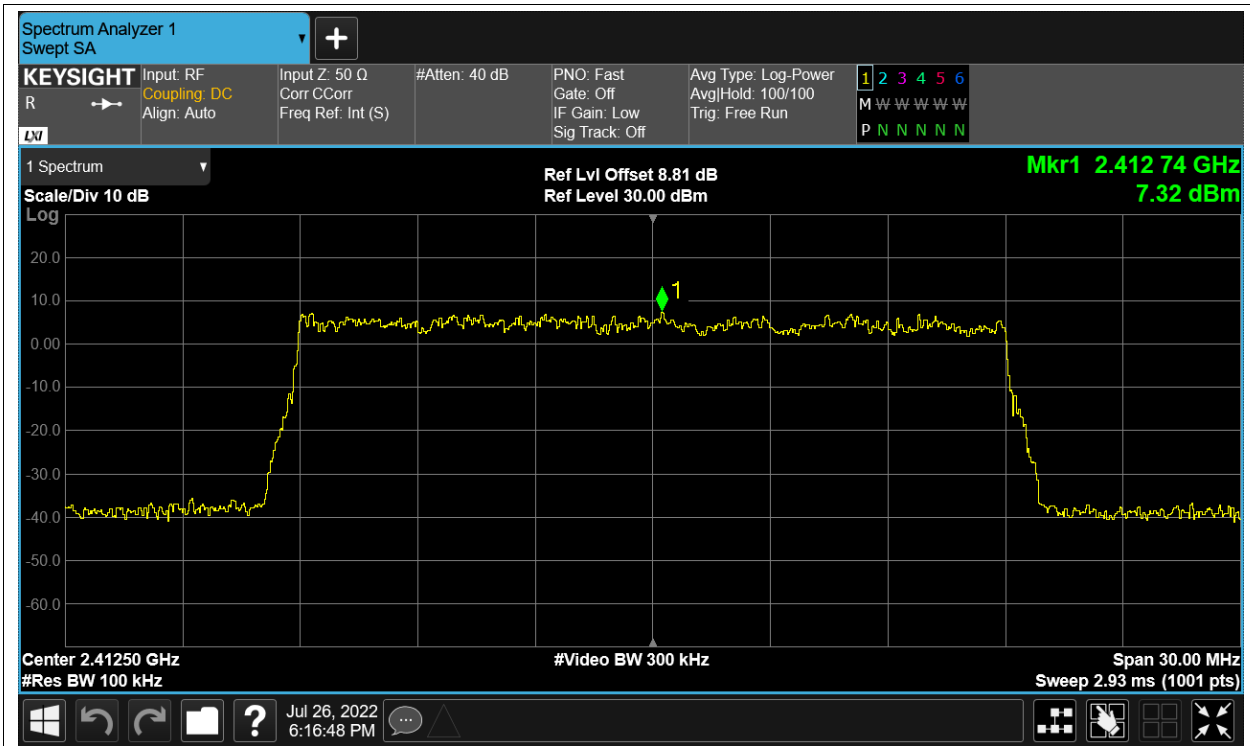

Tx. Spurious NVNT 2.4G-20M-16QAM 2437.5MHz Ant1 Ref

Tx. Spurious NVNT 2.4G-20M-16QAM 2437.5MHz Ant1 Emission

Tx. Spurious NVNT 2.4G-20M-16QAM 2437.5MHz Ant2 Ref

Tx. Spurious NVNT 2.4G-20M-16QAM 2437.5MHz Ant2 Emission

Tx. Spurious NVNT 2.4G-20M-16QAM 2462.5MHz Ant1 Ref

Tx. Spurious NVNT 2.4G-20M-16QAM 2462.5MHz Ant1 Emission

Tx. Spurious NVNT 2.4G-20M-16QAM 2462.5MHz Ant2 Ref

Tx. Spurious NVNT 2.4G-20M-16QAM 2462.5MHz Ant2 Emission

Tx. Spurious NVNT 2.4G-20M-QPSK 2412.5MHz Ant1 Ref

Tx. Spurious NVNT 2.4G-20M-QPSK 2412.5MHz Ant1 Emission

Tx. Spurious NVNT 2.4G-20M-QPSK 2412.5MHz Ant2 Ref

Tx. Spurious NVNT 2.4G-20M-QPSK 2412.5MHz Ant2 Emission