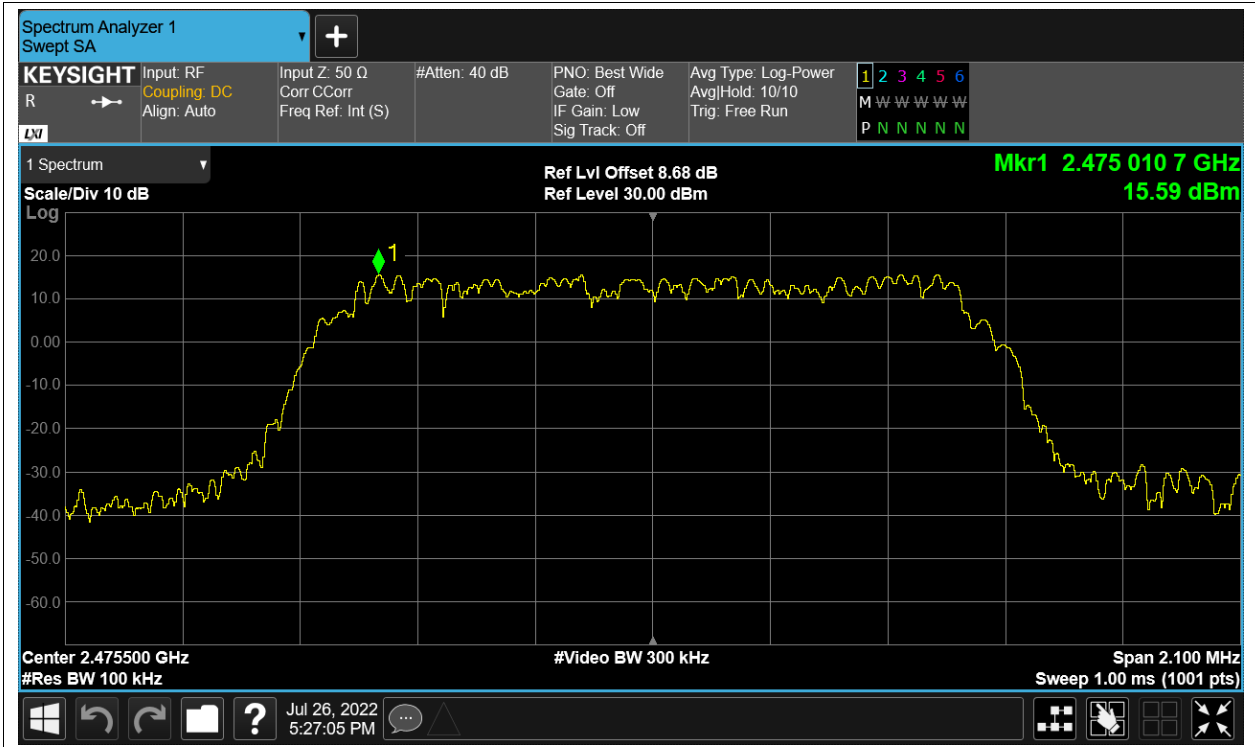

Tx. Spurious NVNT 2.4G-1.4M-QPSK 2403.5MHz Ant1 Ref

Tx. Spurious NVNT 2.4G-1.4M-QPSK 2403.5MHz Ant1 Emission

Tx. Spurious NVNT 2.4G-1.4M-QPSK 2403.5MHz Ant2 Ref

Tx. Spurious NVNT 2.4G-1.4M-QPSK 2403.5MHz Ant2 Emission

Tx. Spurious NVNT 2.4G-1.4M-QPSK 2439.5MHz Ant1 Ref

Tx. Spurious NVNT 2.4G-1.4M-QPSK 2439.5MHz Ant1 Emission

Tx. Spurious NVNT 2.4G-1.4M-QPSK 2439.5MHz Ant2 Ref

Tx. Spurious NVNT 2.4G-1.4M-QPSK 2439.5MHz Ant2 Emission

Tx. Spurious NVNT 2.4G-1.4M-QPSK 2475.5MHz Ant1 Ref

Tx. Spurious NVNT 2.4G-1.4M-QPSK 2475.5MHz Ant1 Emission

Tx. Spurious NVNT 2.4G-1.4M-QPSK 2475.5MHz Ant2 Ref

Tx. Spurious NVNT 2.4G-1.4M-QPSK 2475.5MHz Ant2 Emission