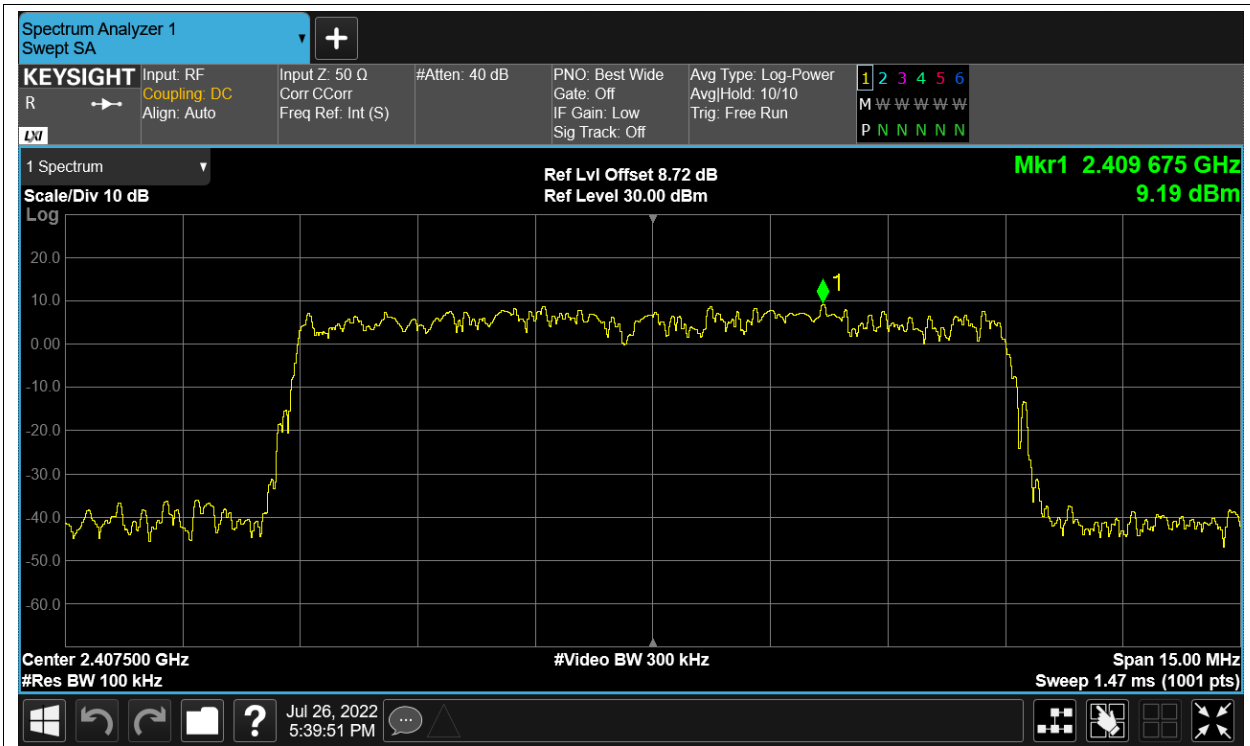

Tx. Spurious NVNT 2.4G-1.4M-QPSK 2475.5MHz Ant1 Ref

Tx. Spurious NVNT 2.4G-1.4M-QPSK 2475.5MHz Ant1 Emission

Tx. Spurious NVNT 2.4G-1.4M-QPSK 2475.5MHz Ant2 Ref

Tx. Spurious NVNT 2.4G-1.4M-QPSK 2475.5MHz Ant2 Emission

Tx. Spurious NVNT 2.4G-10M-16QAM 2407.5MHz Ant1 Ref

Tx. Spurious NVNT 2.4G-10M-16QAM 2407.5MHz Ant1 Emission

Tx. Spurious NVNT 2.4G-10M-16QAM 2407.5MHz Ant2 Ref

Tx. Spurious NVNT 2.4G-10M-16QAM 2407.5MHz Ant2 Emission