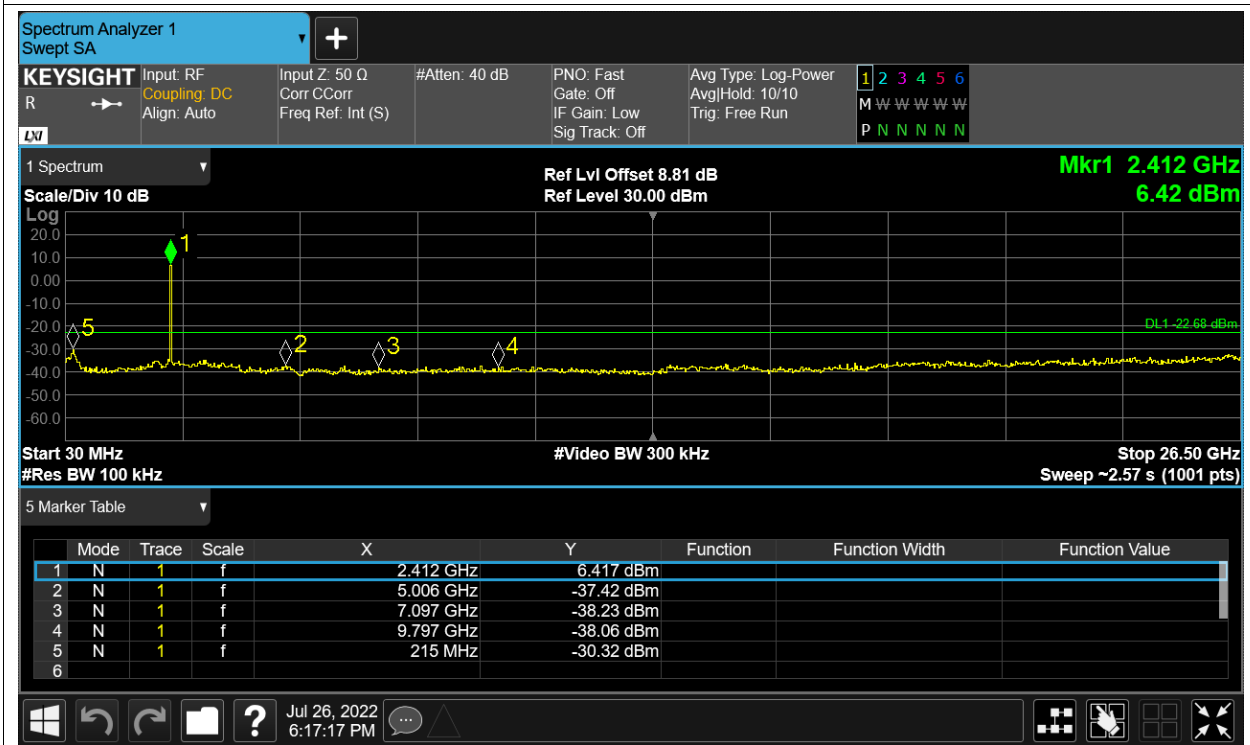

Tx. Spurious NVNT 2.4G-20M-16QAM 2437.5MHz Ant1 Ref

Tx. Spurious NVNT 2.4G-20M-16QAM 2437.5MHz Ant1 Emission

Tx. Spurious NVNT 2.4G-20M-16QAM 2437.5MHz Ant2 Ref

Tx. Spurious NVNT 2.4G-20M-16QAM 2437.5MHz Ant2 Emission

Tx. Spurious NVNT 2.4G-20M-16QAM 2462.5MHz Ant1 Ref

Tx. Spurious NVNT 2.4G-20M-16QAM 2462.5MHz Ant1 Emission

Tx. Spurious NVNT 2.4G-20M-16QAM 2462.5MHz Ant2 Ref

Tx. Spurious NVNT 2.4G-20M-16QAM 2462.5MHz Ant2 Emission

Tx. Spurious NVNT 2.4G-20M-QPSK 2412.5MHz Ant1 Ref

Tx. Spurious NVNT 2.4G-20M-QPSK 2412.5MHz Ant1 Emission

Tx. Spurious NVNT 2.4G-20M-QPSK 2412.5MHz Ant2 Ref

Tx. Spurious NVNT 2.4G-20M-QPSK 2412.5MHz Ant2 Emission