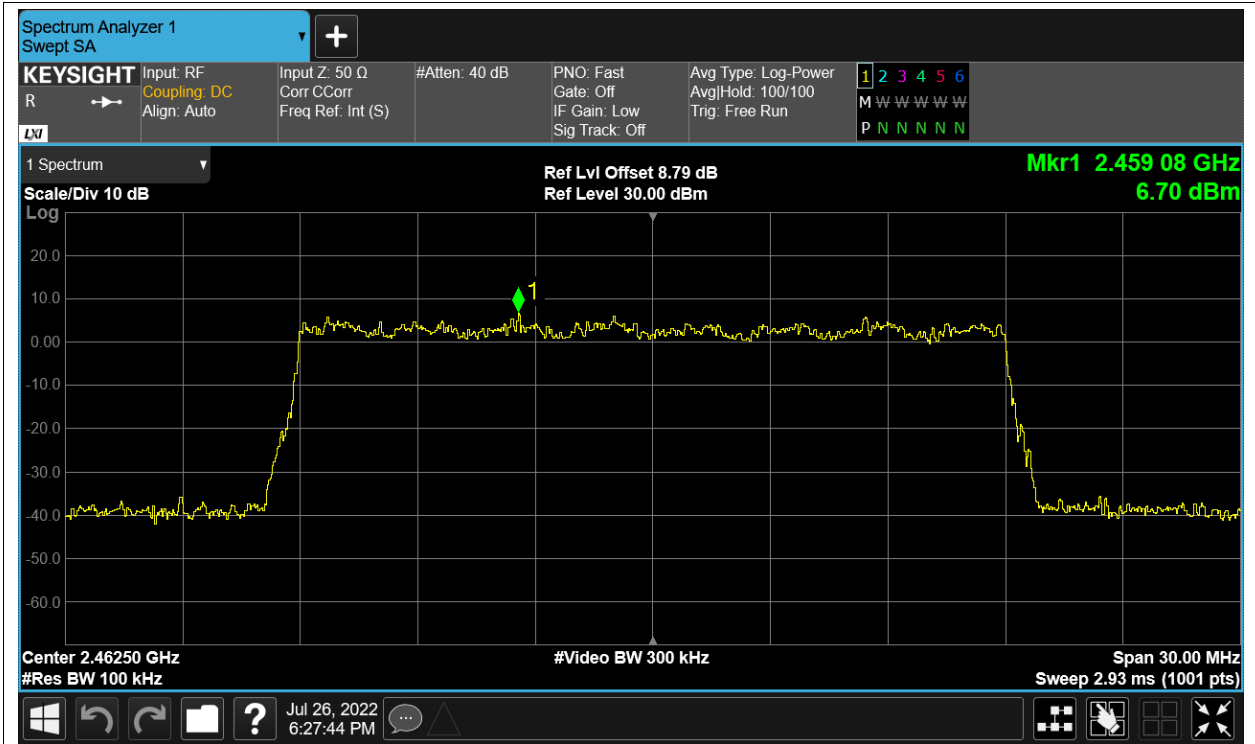

Tx. Spurious NVNT 2.4G-20M-16QAM 2412.5MHz Ant1 Ref

Tx. Spurious NVNT 2.4G-20M-16QAM 2412.5MHz Ant1 Emission

Tx. Spurious NVNT 2.4G-20M-16QAM 2412.5MHz Ant2 Ref

Tx. Spurious NVNT 2.4G-20M-16QAM 2412.5MHz Ant2 Emission

Tx. Spurious NVNT 2.4G-20M-16QAM 2437.5MHz Ant1 Ref

Tx. Spurious NVNT 2.4G-20M-16QAM 2437.5MHz Ant1 Emission

Tx. Spurious NVNT 2.4G-20M-16QAM 2437.5MHz Ant2 Ref

Tx. Spurious NVNT 2.4G-20M-16QAM 2437.5MHz Ant2 Emission

Tx. Spurious NVNT 2.4G-20M-16QAM 2462.5MHz Ant1 Ref

Tx. Spurious NVNT 2.4G-20M-16QAM 2462.5MHz Ant1 Emission

Tx. Spurious NVNT 2.4G-20M-16QAM 2462.5MHz Ant2 Ref

Tx. Spurious NVNT 2.4G-20M-16QAM 2462.5MHz Ant2 Emission

Tx. Spurious NVNT 2.4G-20M-QPSK 2412.5MHz Ant1 Ref

Tx. Spurious NVNT 2.4G-20M-QPSK 2412.5MHz Ant1 Emission

Tx. Spurious NVNT 2.4G-20M-QPSK 2412.5MHz Ant2 Ref

Tx. Spurious NVNT 2.4G-20M-QPSK 2412.5MHz Ant2 Emission