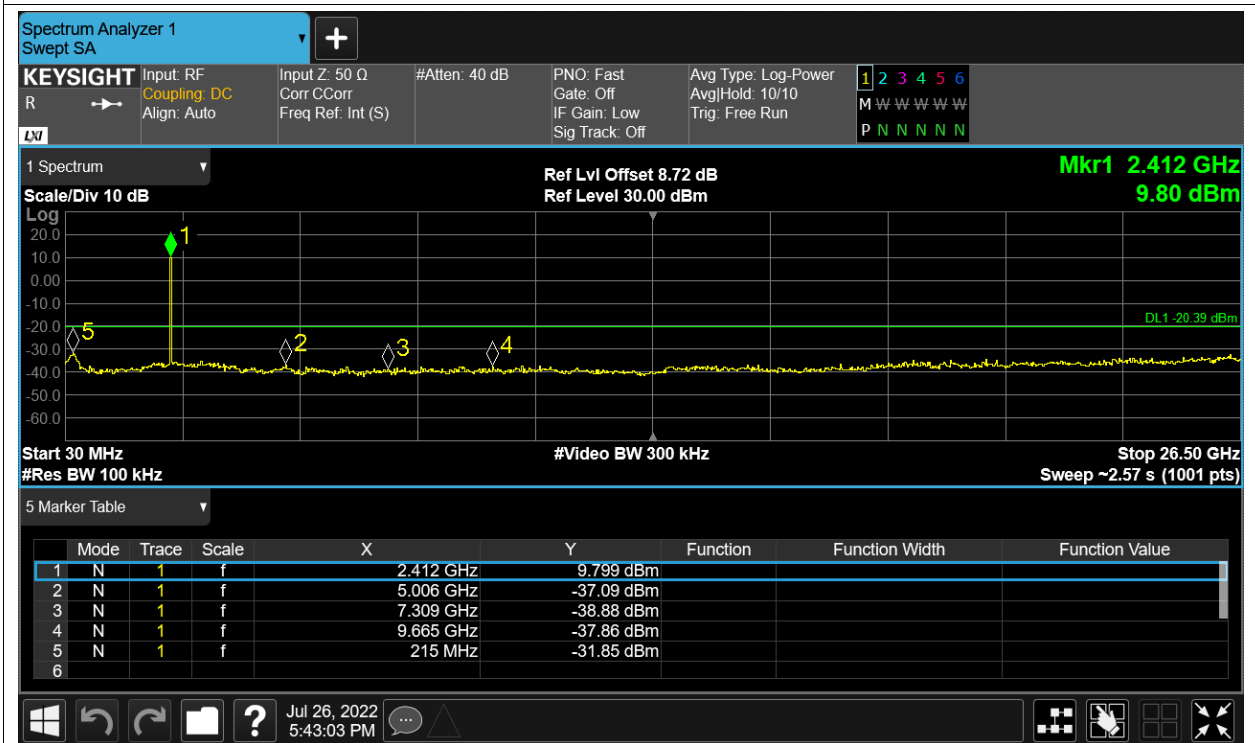

Tx. Spurious NVNT 2.4G-10M-16QAM 2471.5MHz Ant1 Ref

Tx. Spurious NVNT 2.4G-10M-16QAM 2471.5MHz Ant1 Emission

Tx. Spurious NVNT 2.4G-10M-16QAM 2471.5MHz Ant2 Ref

Tx. Spurious NVNT 2.4G-10M-16QAM 2471.5MHz Ant2 Emission

Tx. Spurious NVNT 2.4G-10M-QPSK 2407.5MHz Ant1 Ref

Tx. Spurious NVNT 2.4G-10M-QPSK 2407.5MHz Ant1 Emission

Tx. Spurious NVNT 2.4G-10M-QPSK 2407.5MHz Ant2 Ref

Tx. Spurious NVNT 2.4G-10M-QPSK 2407.5MHz Ant2 Emission

Tx. Spurious NVNT 2.4G-10M-QPSK 2439.5MHz Ant1 Ref

Tx. Spurious NVNT 2.4G-10M-QPSK 2439.5MHz Ant1 Emission

Tx. Spurious NVNT 2.4G-10M-QPSK 2439.5MHz Ant2 Ref

Tx. Spurious NVNT 2.4G-10M-QPSK 2439.5MHz Ant2 Emission