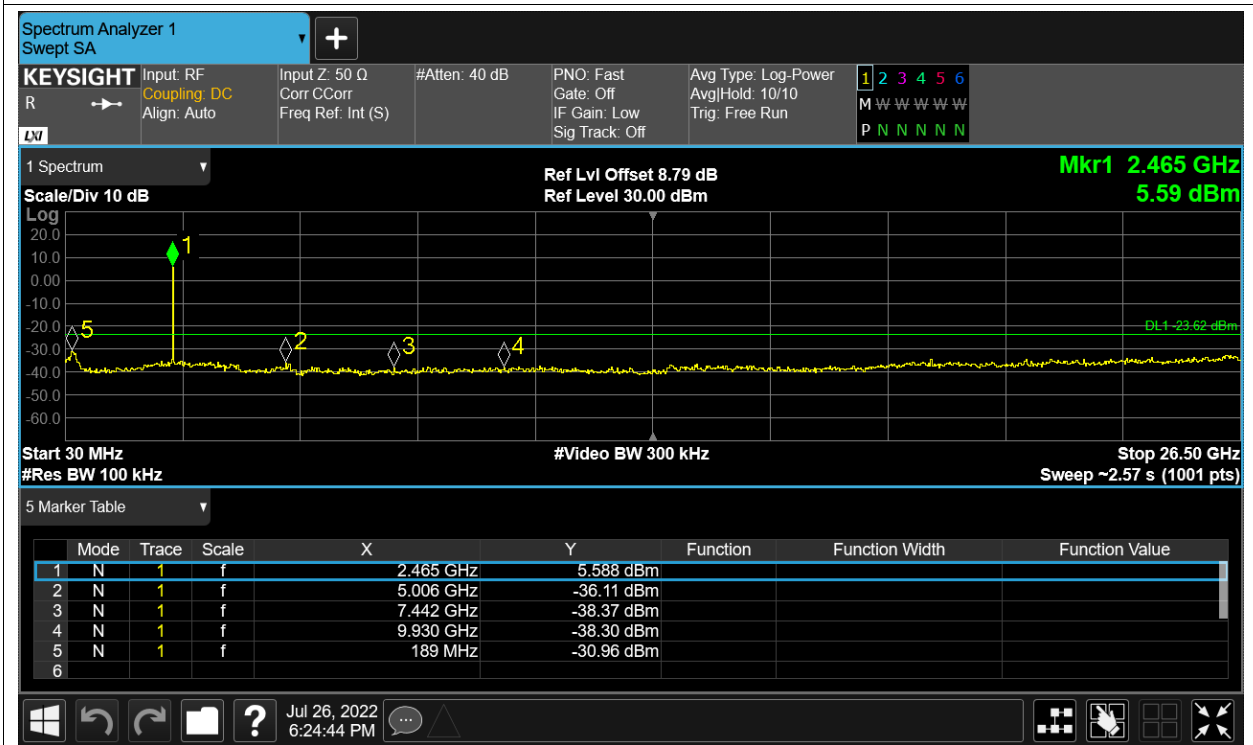

Tx. Spurious NVNT 2.4G-20M-16QAM 2462.5MHz Ant1 Ref

Tx. Spurious NVNT 2.4G-20M-16QAM 2462.5MHz Ant1 Emission

Tx. Spurious NVNT 2.4G-20M-16QAM 2462.5MHz Ant2 Ref

Tx. Spurious NVNT 2.4G-20M-16QAM 2462.5MHz Ant2 Emission

Tx. Spurious NVNT 2.4G-20M-QPSK 2412.5MHz Ant1 Ref

Tx. Spurious NVNT 2.4G-20M-QPSK 2412.5MHz Ant1 Emission

Tx. Spurious NVNT 2.4G-20M-QPSK 2412.5MHz Ant2 Ref

Tx. Spurious NVNT 2.4G-20M-QPSK 2412.5MHz Ant2 Emission

Tx. Spurious NVNT 2.4G-20M-QPSK 2437.5MHz Ant1 Ref

Tx. Spurious NVNT 2.4G-20M-QPSK 2437.5MHz Ant1 Emission

Tx. Spurious NVNT 2.4G-20M-QPSK 2437.5MHz Ant2 Ref

Tx. Spurious NVNT 2.4G-20M-QPSK 2437.5MHz Ant2 Emission

Tx. Spurious NVNT 2.4G-20M-QPSK 2462.5MHz Ant1 Ref

Tx. Spurious NVNT 2.4G-20M-QPSK 2462.5MHz Ant1 Emission

Tx. Spurious NVNT 2.4G-20M-QPSK 2462.5MHz Ant2 Ref

Tx. Spurious NVNT 2.4G-20M-QPSK 2462.5MHz Ant2 Emission