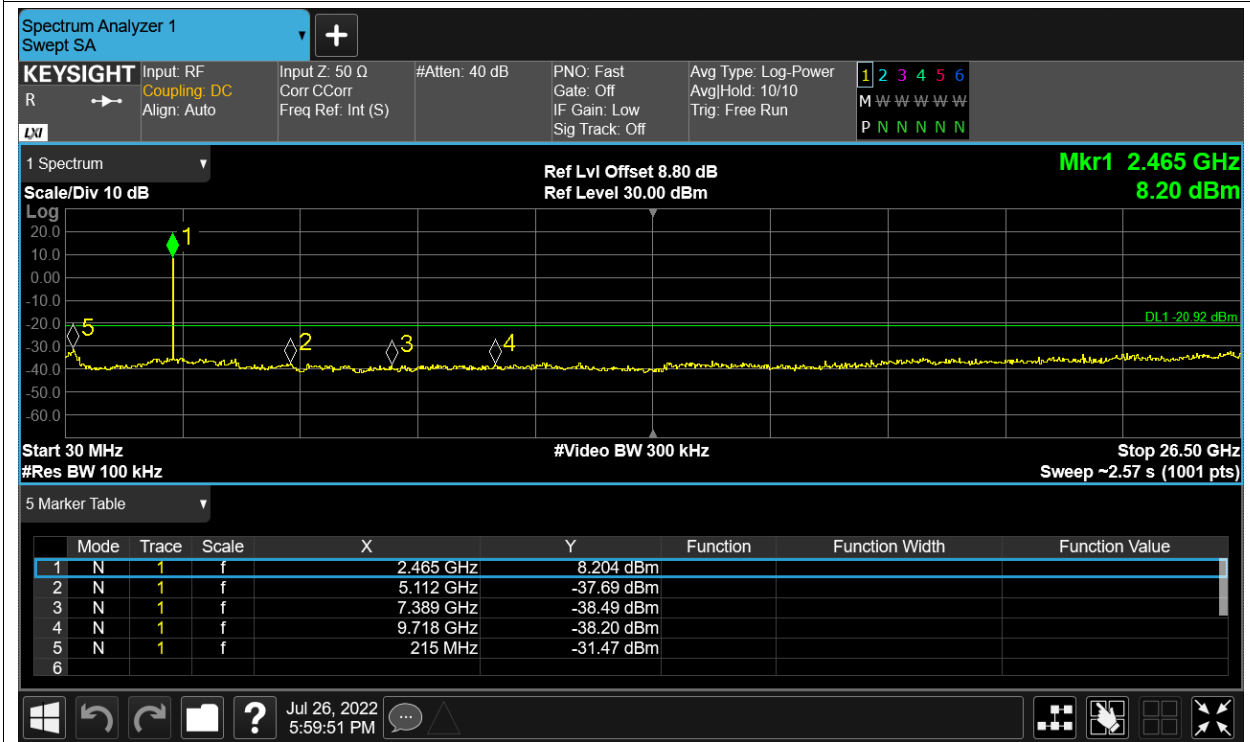

Tx. Spurious NVNT 2.4G-10M-QPSK 2407.5MHz Ant1 Ref

Tx. Spurious NVNT 2.4G-10M-QPSK 2407.5MHz Ant1 Emission

Tx. Spurious NVNT 2.4G-10M-QPSK 2407.5MHz Ant2 Ref

Tx. Spurious NVNT 2.4G-10M-QPSK 2407.5MHz Ant2 Emission

Tx. Spurious NVNT 2.4G-10M-QPSK 2439.5MHz Ant1 Ref

Tx. Spurious NVNT 2.4G-10M-QPSK 2439.5MHz Ant1 Emission

Tx. Spurious NVNT 2.4G-10M-QPSK 2439.5MHz Ant2 Ref

Tx. Spurious NVNT 2.4G-10M-QPSK 2439.5MHz Ant2 Emission

Tx. Spurious NVNT 2.4G-10M-QPSK 2471.5MHz Ant1 Ref

Tx. Spurious NVNT 2.4G-10M-QPSK 2471.5MHz Ant1 Emission

Tx. Spurious NVNT 2.4G-10M-QPSK 2471.5MHz Ant2 Ref

Tx. Spurious NVNT 2.4G-10M-QPSK 2471.5MHz Ant2 Emission