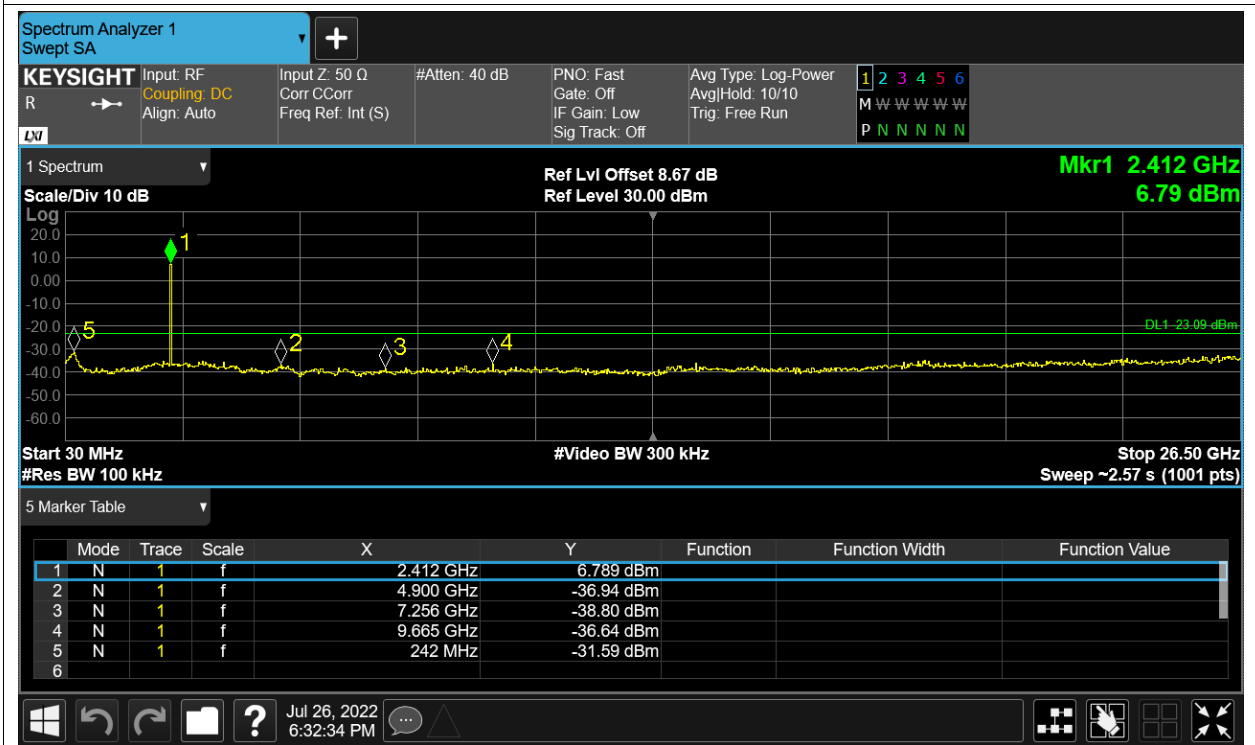

Tx. Spurious NVNT 2.4G-10M-QPSK 2471.5MHz Ant1 Ref

Tx. Spurious NVNT 2.4G-10M-QPSK 2471.5MHz Ant1 Emission

Tx. Spurious NVNT 2.4G-10M-QPSK 2471.5MHz Ant2 Ref

Tx. Spurious NVNT 2.4G-10M-QPSK 2471.5MHz Ant2 Emission

Tx. Spurious NVNT 2.4G-20M-16QAM 2412.5MHz Ant1 Ref

Tx. Spurious NVNT 2.4G-20M-16QAM 2412.5MHz Ant1 Emission

Tx. Spurious NVNT 2.4G-20M-16QAM 2412.5MHz Ant2 Ref

Tx. Spurious NVNT 2.4G-20M-16QAM 2412.5MHz Ant2 Emission

Tx. Spurious NVNT 2.4G-20M-16QAM 2437.5MHz Ant1 Ref

Tx. Spurious NVNT 2.4G-20M-16QAM 2437.5MHz Ant1 Emission

Tx. Spurious NVNT 2.4G-20M-16QAM 2437.5MHz Ant2 Ref

Tx. Spurious NVNT 2.4G-20M-16QAM 2437.5MHz Ant2 Emission

Tx. Spurious NVNT 2.4G-20M-16QAM 2462.5MHz Ant1 Ref

Tx. Spurious NVNT 2.4G-20M-16QAM 2462.5MHz Ant1 Emission

Tx. Spurious NVNT 2.4G-20M-16QAM 2462.5MHz Ant2 Ref

Tx. Spurious NVNT 2.4G-20M-16QAM 2462.5MHz Ant2 Emission