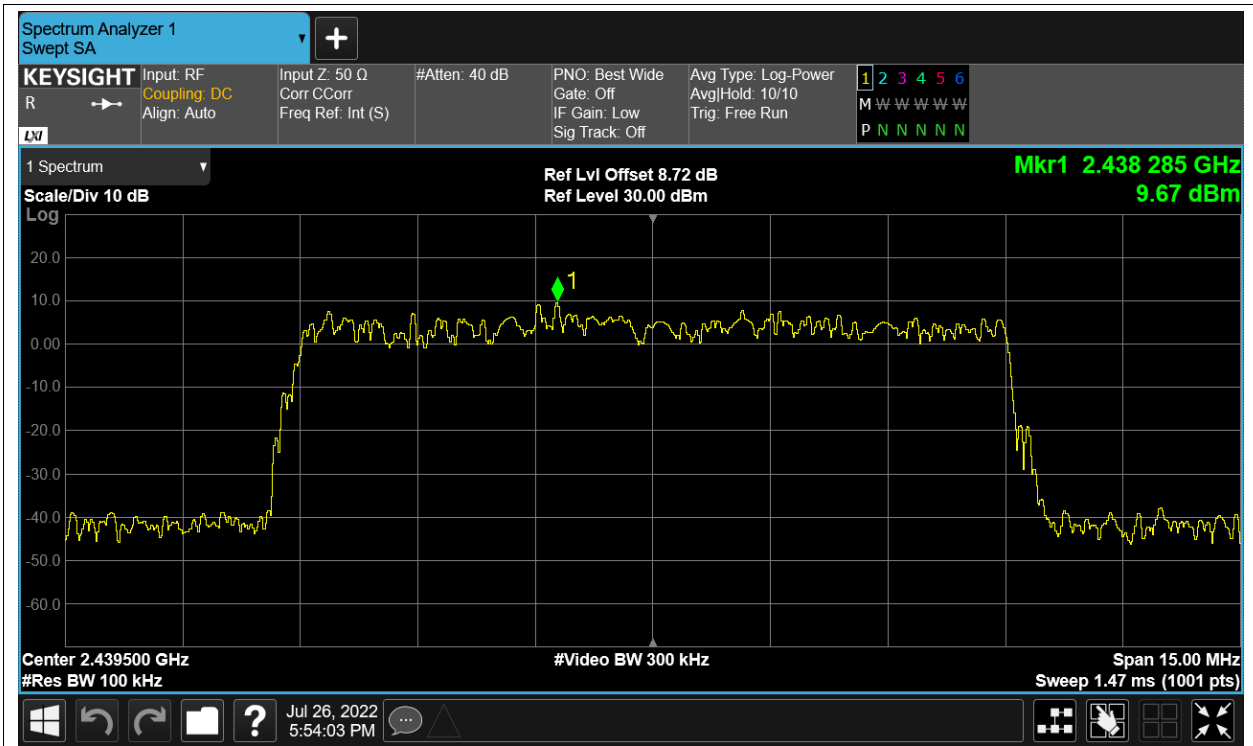

Tx. Spurious NVNT 2.4G-1.4M-QPSK 2475.5MHz Ant1 Ref

Tx. Spurious NVNT 2.4G-1.4M-QPSK 2475.5MHz Ant1 Emission

Tx. Spurious NVNT 2.4G-1.4M-QPSK 2475.5MHz Ant2 Ref

Tx. Spurious NVNT 2.4G-1.4M-QPSK 2475.5MHz Ant2 Emission

Tx. Spurious NVNT 2.4G-10M-16QAM 2407.5MHz Ant1 Ref

Tx. Spurious NVNT 2.4G-10M-16QAM 2407.5MHz Ant1 Emission

Tx. Spurious NVNT 2.4G-10M-16QAM 2407.5MHz Ant2 Ref

Tx. Spurious NVNT 2.4G-10M-16QAM 2407.5MHz Ant2 Emission

Tx. Spurious NVNT 2.4G-10M-16QAM 2439.5MHz Ant1 Ref

Tx. Spurious NVNT 2.4G-10M-16QAM 2439.5MHz Ant1 Emission

Tx. Spurious NVNT 2.4G-10M-16QAM 2439.5MHz Ant2 Ref

Tx. Spurious NVNT 2.4G-10M-16QAM 2439.5MHz Ant2 Emission