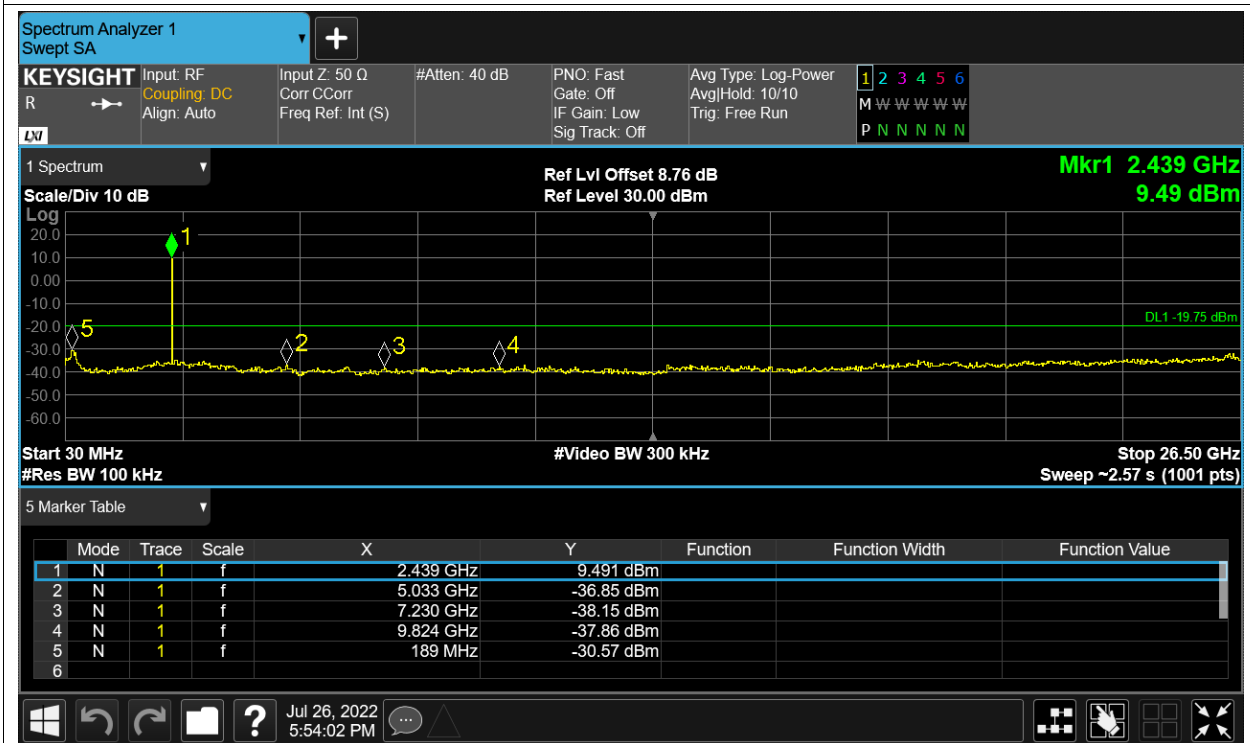

Tx. Spurious NVNT 2.4G-10M-16QAM 2407.5MHz Ant1 Ref

Tx. Spurious NVNT 2.4G-10M-16QAM 2407.5MHz Ant1 Emission

Tx. Spurious NVNT 2.4G-10M-16QAM 2407.5MHz Ant2 Ref

Tx. Spurious NVNT 2.4G-10M-16QAM 2407.5MHz Ant2 Emission

Tx. Spurious NVNT 2.4G-10M-16QAM 2439.5MHz Ant1 Ref

Tx. Spurious NVNT 2.4G-10M-16QAM 2439.5MHz Ant1 Emission

Tx. Spurious NVNT 2.4G-10M-16QAM 2439.5MHz Ant2 Ref

Tx. Spurious NVNT 2.4G-10M-16QAM 2439.5MHz Ant2 Emission