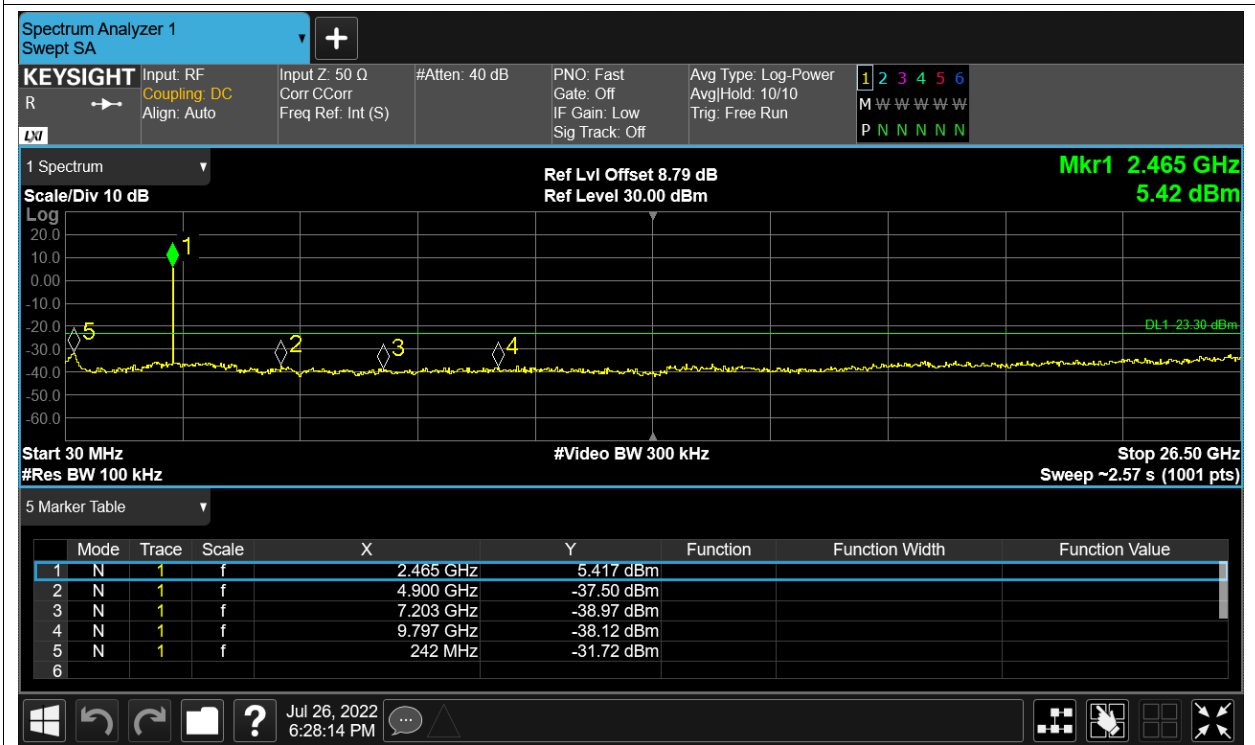

Tx. Spurious NVNT 2.4G-20M-16QAM 2412.5MHz Ant1 Ref

Tx. Spurious NVNT 2.4G-20M-16QAM 2412.5MHz Ant1 Emission

Tx. Spurious NVNT 2.4G-20M-16QAM 2412.5MHz Ant2 Ref

Tx. Spurious NVNT 2.4G-20M-16QAM 2412.5MHz Ant2 Emission

Tx. Spurious NVNT 2.4G-20M-16QAM 2437.5MHz Ant1 Ref

Tx. Spurious NVNT 2.4G-20M-16QAM 2437.5MHz Ant1 Emission

Tx. Spurious NVNT 2.4G-20M-16QAM 2437.5MHz Ant2 Ref

Tx. Spurious NVNT 2.4G-20M-16QAM 2437.5MHz Ant2 Emission

Tx. Spurious NVNT 2.4G-20M-16QAM 2462.5MHz Ant1 Ref

Tx. Spurious NVNT 2.4G-20M-16QAM 2462.5MHz Ant1 Emission

Tx. Spurious NVNT 2.4G-20M-16QAM 2462.5MHz Ant2 Ref

Tx. Spurious NVNT 2.4G-20M-16QAM 2462.5MHz Ant2 Emission