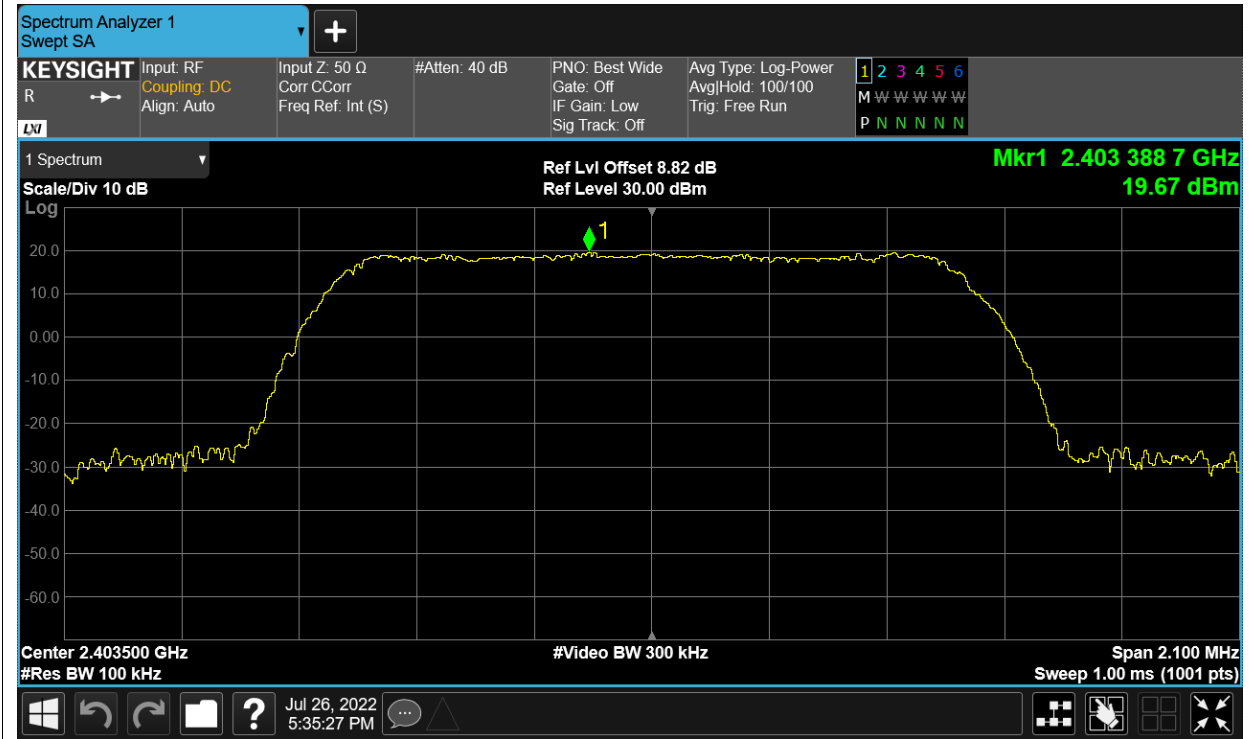

Test Graphs

Tx. Spurious NVNT 2.4G-1.4M-16QAM 2403.5MHz Ant1 Ref