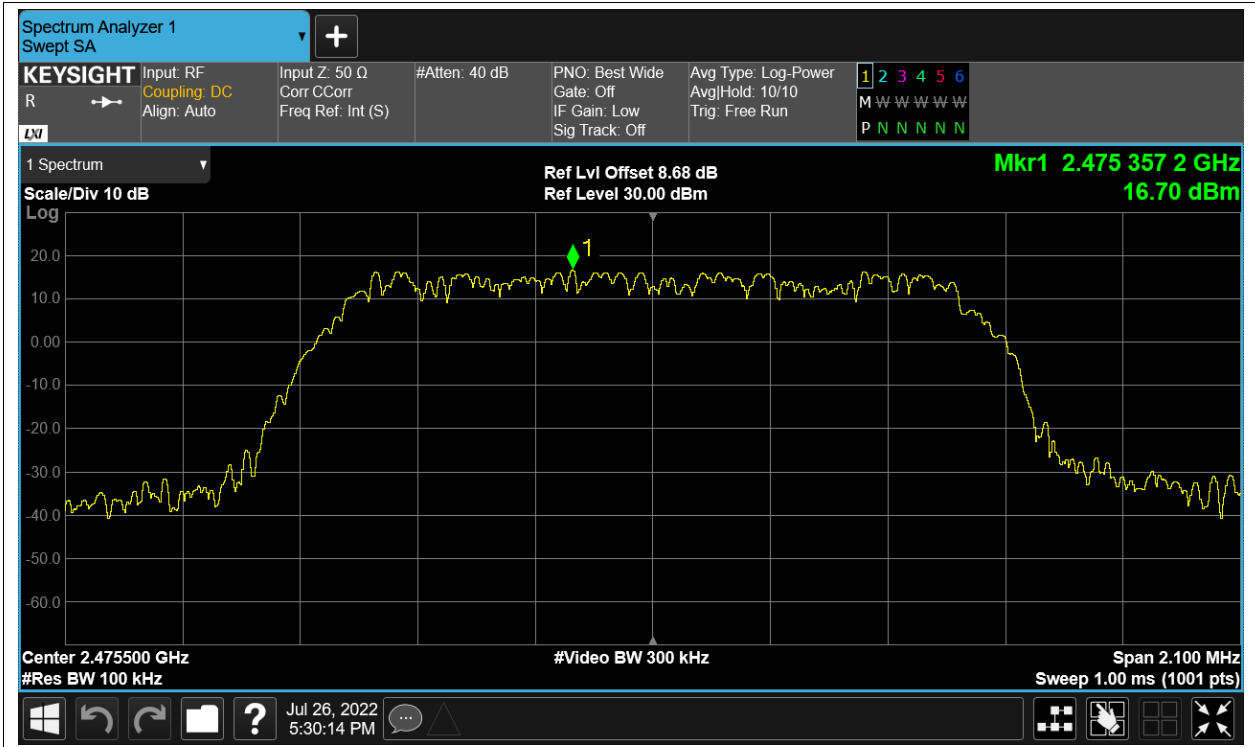

Test Graphs

Tx. Spurious NVNT 2.4G-1.4M-16QAM 2403.5MHz Ant1 Ref

Tx. Spurious NVNT 2.4G-1.4M-16QAM 2403.5MHz Ant1 Emission

Tx. Spurious NVNT 2.4G-1.4M-16QAM 2403.5MHz Ant2 Ref

Tx. Spurious NVNT 2.4G-1.4M-16QAM 2403.5MHz Ant2 Emission

Tx. Spurious NVNT 2.4G-1.4M-16QAM 2439.5MHz Ant1 Ref

Tx. Spurious NVNT 2.4G-1.4M-16QAM 2439.5MHz Ant1 Emission

Tx. Spurious NVNT 2.4G-1.4M-16QAM 2439.5MHz Ant2 Ref

Tx. Spurious NVNT 2.4G-1.4M-16QAM 2439.5MHz Ant2 Emission

Tx. Spurious NVNT 2.4G-1.4M-16QAM 2475.5MHz Ant1 Ref

Tx. Spurious NVNT 2.4G-1.4M-16QAM 2475.5MHz Ant1 Emission

Tx. Spurious NVNT 2.4G-1.4M-16QAM 2475.5MHz Ant2 Ref

Tx. Spurious NVNT 2.4G-1.4M-16QAM 2475.5MHz Ant2 Emission