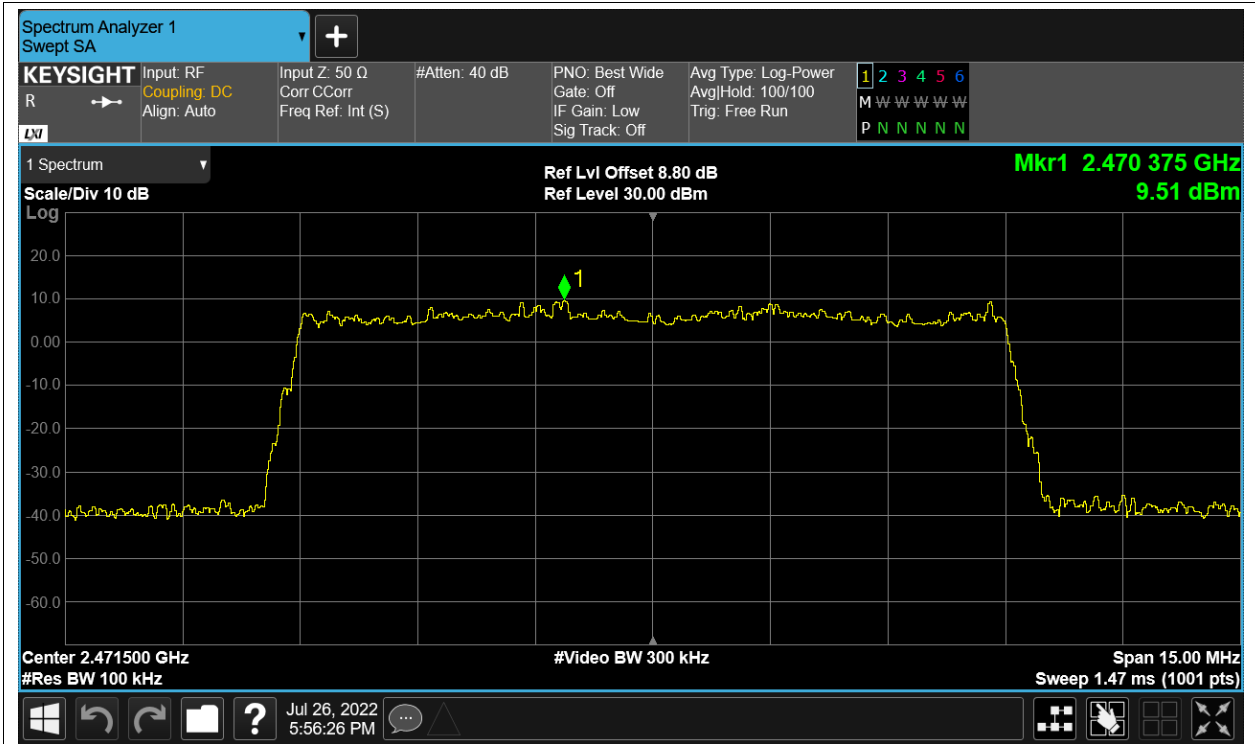

Tx. Spurious NVNT 2.4G-10M-16QAM 2407.5MHz Ant1 Ref

Tx. Spurious NVNT 2.4G-10M-16QAM 2407.5MHz Ant1 Emission

Tx. Spurious NVNT 2.4G-10M-16QAM 2407.5MHz Ant2 Ref

Tx. Spurious NVNT 2.4G-10M-16QAM 2407.5MHz Ant2 Emission

Tx. Spurious NVNT 2.4G-10M-16QAM 2439.5MHz Ant1 Ref

Tx. Spurious NVNT 2.4G-10M-16QAM 2439.5MHz Ant1 Emission

Tx. Spurious NVNT 2.4G-10M-16QAM 2439.5MHz Ant2 Ref

Tx. Spurious NVNT 2.4G-10M-16QAM 2439.5MHz Ant2 Emission

Tx. Spurious NVNT 2.4G-10M-16QAM 2471.5MHz Ant1 Ref

Tx. Spurious NVNT 2.4G-10M-16QAM 2471.5MHz Ant1 Emission

Tx. Spurious NVNT 2.4G-10M-16QAM 2471.5MHz Ant2 Ref

Tx. Spurious NVNT 2.4G-10M-16QAM 2471.5MHz Ant2 Emission