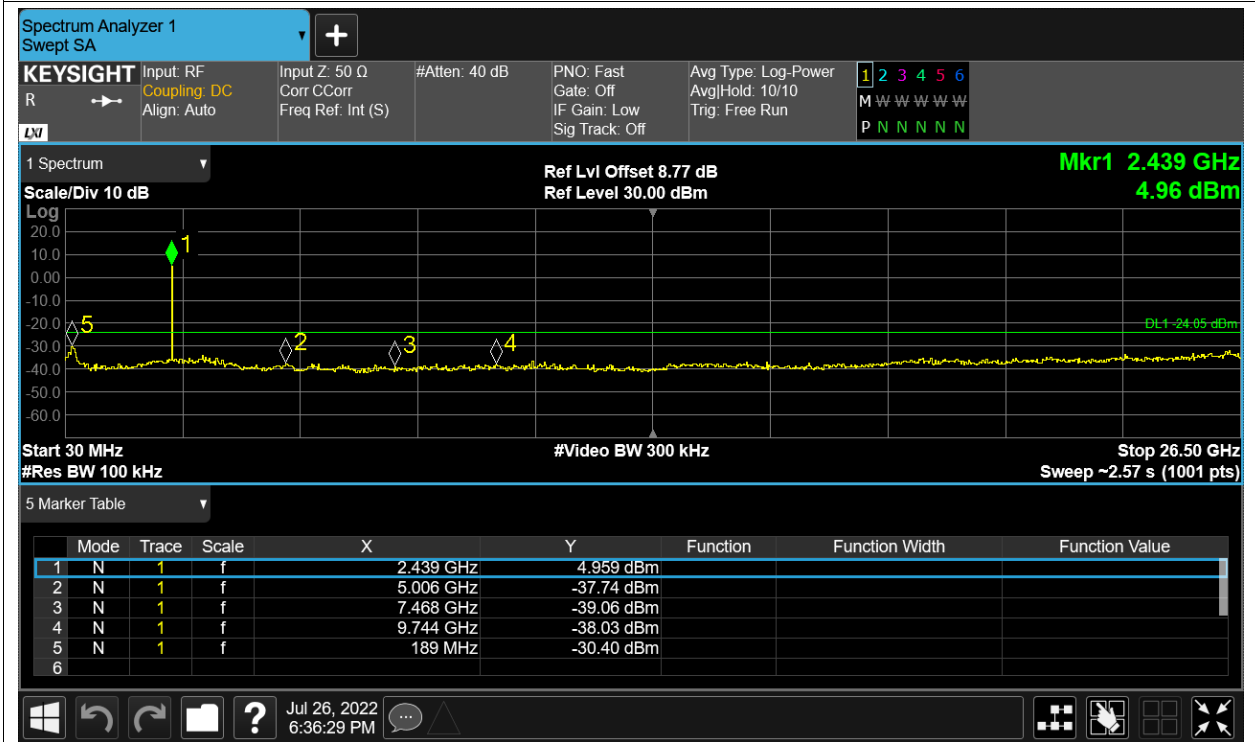

Tx. Spurious NVNT 2.4G-10M-QPSK 2471.5MHz Ant1 Ref

Tx. Spurious NVNT 2.4G-10M-QPSK 2471.5MHz Ant1 Emission

Tx. Spurious NVNT 2.4G-10M-QPSK 2471.5MHz Ant2 Ref

Tx. Spurious NVNT 2.4G-10M-QPSK 2471.5MHz Ant2 Emission

Tx. Spurious NVNT 2.4G-20M-16QAM 2412.5MHz Ant1 Ref

Tx. Spurious NVNT 2.4G-20M-16QAM 2412.5MHz Ant1 Emission

Tx. Spurious NVNT 2.4G-20M-16QAM 2412.5MHz Ant2 Ref

Tx. Spurious NVNT 2.4G-20M-16QAM 2412.5MHz Ant2 Emission

Tx. Spurious NVNT 2.4G-20M-16QAM 2437.5MHz Ant1 Ref

Tx. Spurious NVNT 2.4G-20M-16QAM 2437.5MHz Ant1 Emission

Tx. Spurious NVNT 2.4G-20M-16QAM 2437.5MHz Ant2 Ref

Tx. Spurious NVNT 2.4G-20M-16QAM 2437.5MHz Ant2 Emission

Tx. Spurious NVNT 2.4G-20M-16QAM 2462.5MHz Ant1 Ref

Tx. Spurious NVNT 2.4G-20M-16QAM 2462.5MHz Ant1 Emission

Tx. Spurious NVNT 2.4G-20M-16QAM 2462.5MHz Ant2 Ref

Tx. Spurious NVNT 2.4G-20M-16QAM 2462.5MHz Ant2 Emission