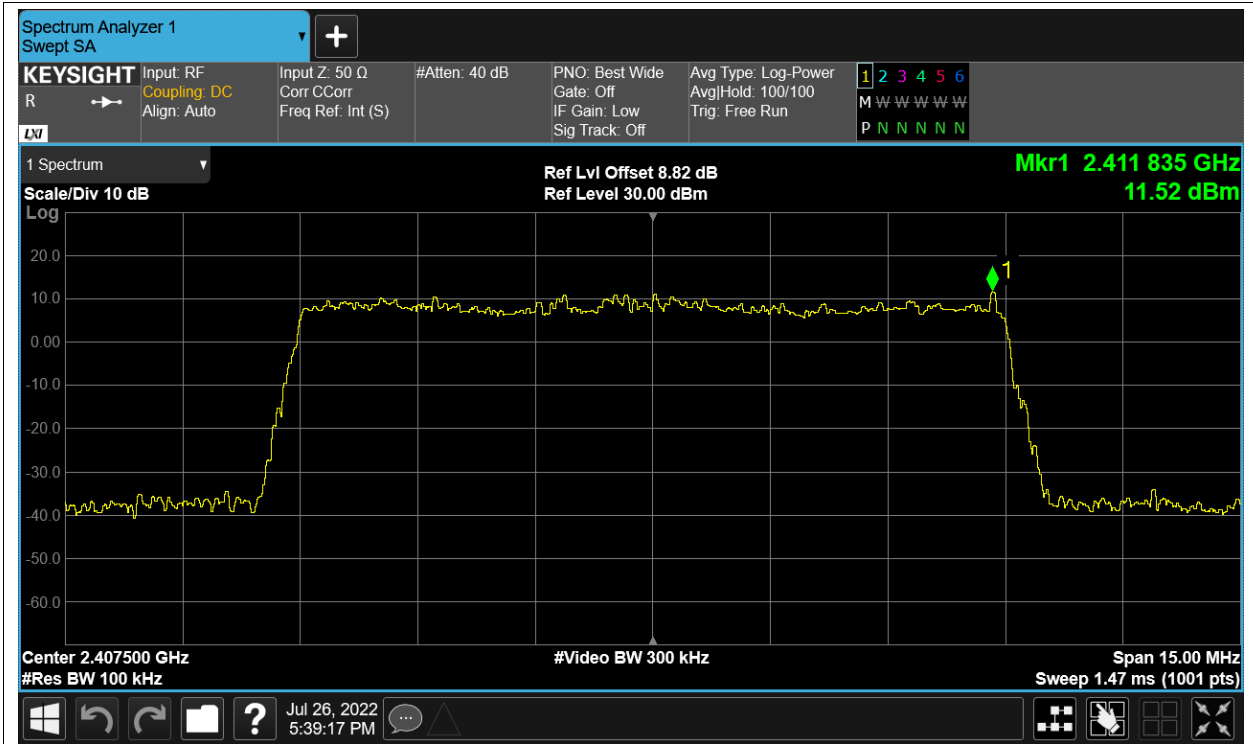

Tx. Spurious NVNT 2.4G-1.4M-QPSK 2475.5MHz Ant1 Ref

Tx. Spurious NVNT 2.4G-1.4M-QPSK 2475.5MHz Ant1 Emission

Tx. Spurious NVNT 2.4G-1.4M-QPSK 2475.5MHz Ant2 Ref

Tx. Spurious NVNT 2.4G-1.4M-QPSK 2475.5MHz Ant2 Emission

Tx. Spurious NVNT 2.4G-10M-16QAM 2407.5MHz Ant1 Ref

Tx. Spurious NVNT 2.4G-10M-16QAM 2407.5MHz Ant1 Emission

Tx. Spurious NVNT 2.4G-10M-16QAM 2407.5MHz Ant2 Ref

Tx. Spurious NVNT 2.4G-10M-16QAM 2407.5MHz Ant2 Emission