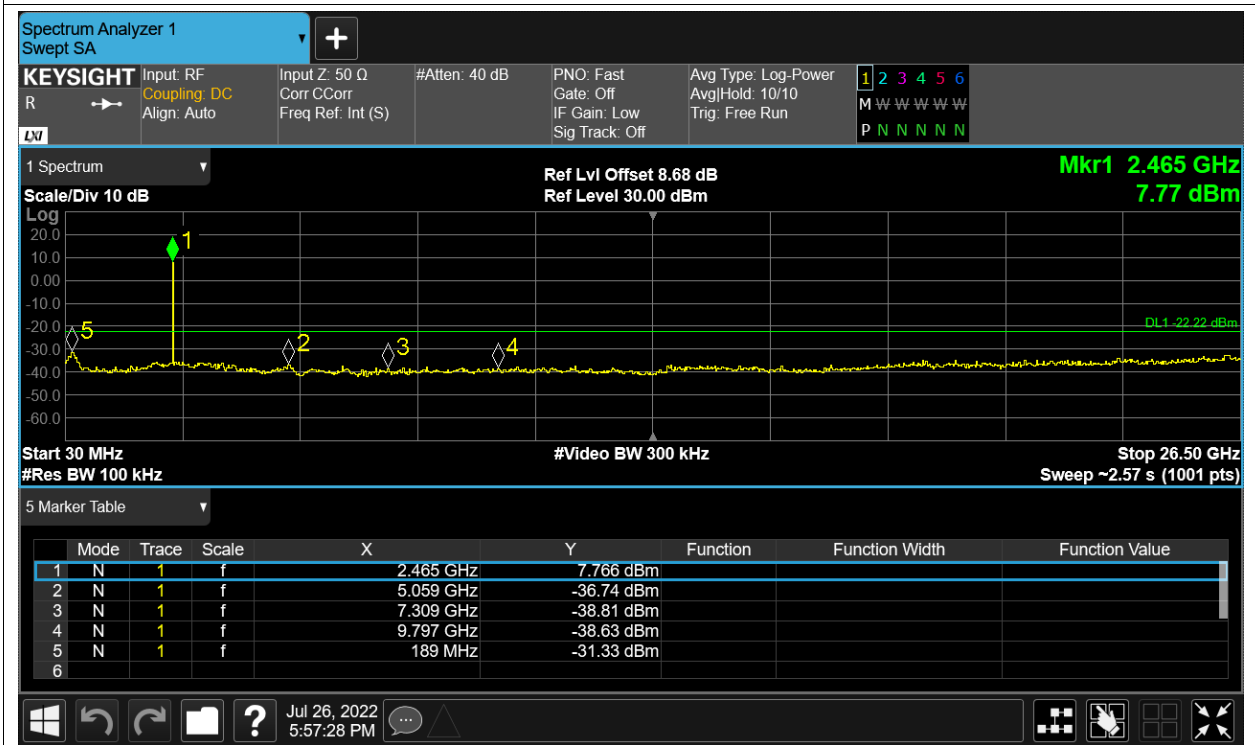

Tx. Spurious NVNT 2.4G-10M-16QAM 2471.5MHz Ant1 Ref

Tx. Spurious NVNT 2.4G-10M-16QAM 2471.5MHz Ant1 Emission

Tx. Spurious NVNT 2.4G-10M-16QAM 2471.5MHz Ant2 Ref

Tx. Spurious NVNT 2.4G-10M-16QAM 2471.5MHz Ant2 Emission

Tx. Spurious NVNT 2.4G-10M-QPSK 2407.5MHz Ant1 Ref

Tx. Spurious NVNT 2.4G-10M-QPSK 2407.5MHz Ant1 Emission

Tx. Spurious NVNT 2.4G-10M-QPSK 2407.5MHz Ant2 Ref

Tx. Spurious NVNT 2.4G-10M-QPSK 2407.5MHz Ant2 Emission