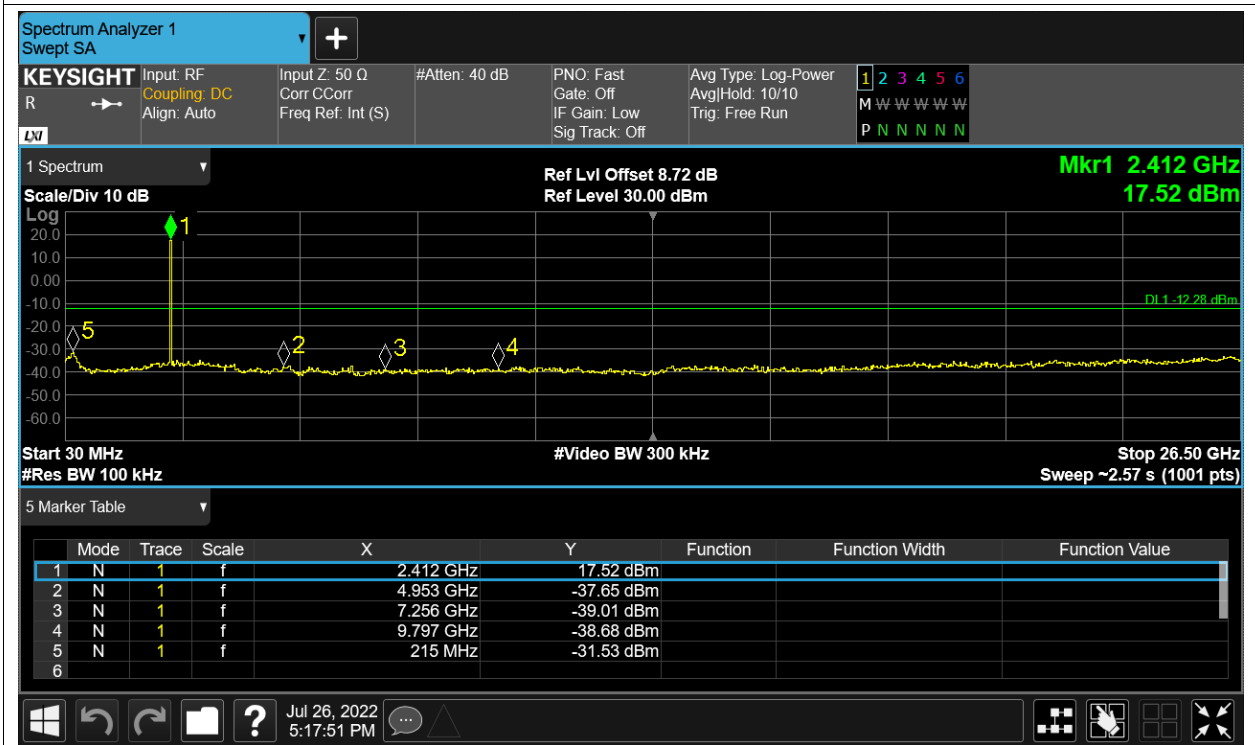

Tx. Spurious NVNT 2.4G-1.4M-QPSK 2403.5MHz Ant1 Ref

Tx. Spurious NVNT 2.4G-1.4M-QPSK 2403.5MHz Ant1 Emission

Tx. Spurious NVNT 2.4G-1.4M-QPSK 2403.5MHz Ant2 Ref

Tx. Spurious NVNT 2.4G-1.4M-QPSK 2403.5MHz Ant2 Emission

Tx. Spurious NVNT 2.4G-1.4M-QPSK 2439.5MHz Ant1 Ref

Tx. Spurious NVNT 2.4G-1.4M-QPSK 2439.5MHz Ant1 Emission

Tx. Spurious NVNT 2.4G-1.4M-QPSK 2439.5MHz Ant2 Ref

Tx. Spurious NVNT 2.4G-1.4M-QPSK 2439.5MHz Ant2 Emission