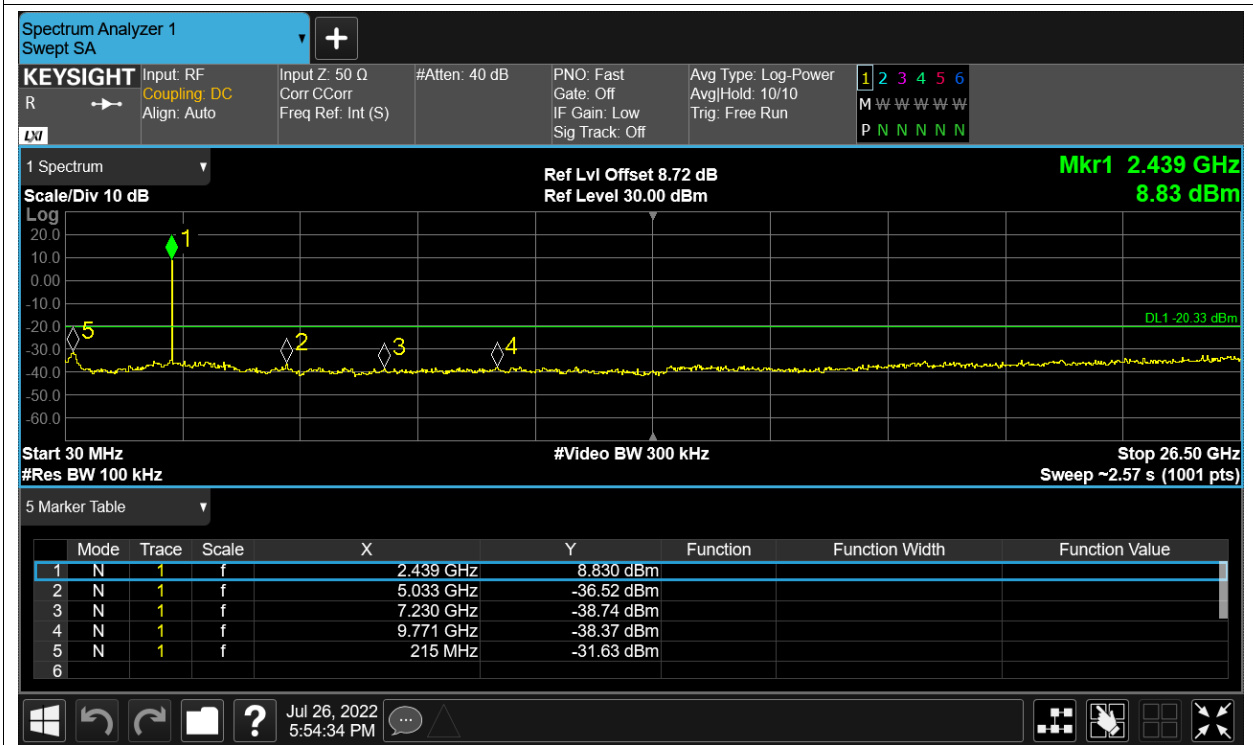

Tx. Spurious NVNT 2.4G-10M-16QAM 2407.5MHz Ant1 Ref

Tx. Spurious NVNT 2.4G-10M-16QAM 2407.5MHz Ant1 Emission

Tx. Spurious NVNT 2.4G-10M-16QAM 2407.5MHz Ant2 Ref

Tx. Spurious NVNT 2.4G-10M-16QAM 2407.5MHz Ant2 Emission

Tx. Spurious NVNT 2.4G-10M-16QAM 2439.5MHz Ant1 Ref

Tx. Spurious NVNT 2.4G-10M-16QAM 2439.5MHz Ant1 Emission

Tx. Spurious NVNT 2.4G-10M-16QAM 2439.5MHz Ant2 Ref

Tx. Spurious NVNT 2.4G-10M-16QAM 2439.5MHz Ant2 Emission

Tx. Spurious NVNT 2.4G-10M-16QAM 2471.5MHz Ant1 Ref

Tx. Spurious NVNT 2.4G-10M-16QAM 2471.5MHz Ant1 Emission

Tx. Spurious NVNT 2.4G-10M-16QAM 2471.5MHz Ant2 Ref

Tx. Spurious NVNT 2.4G-10M-16QAM 2471.5MHz Ant2 Emission