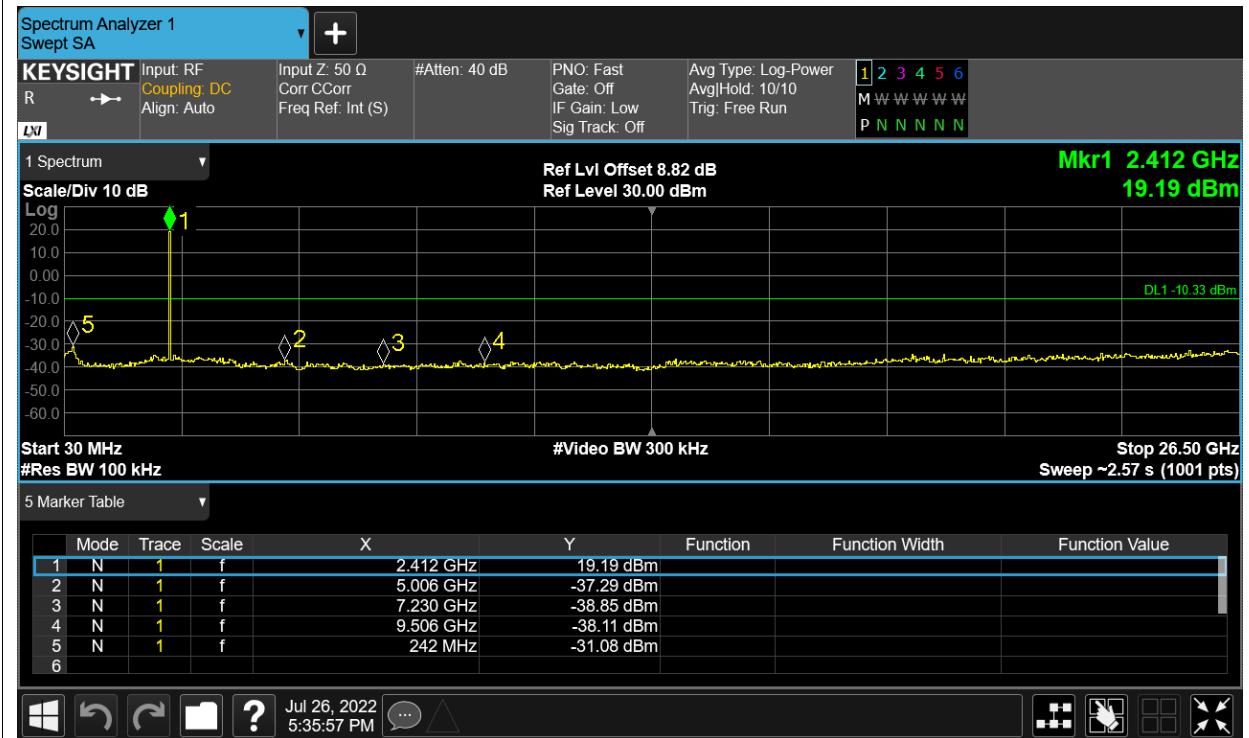

Tx. Spurious NVNT 2.4G-1.4M-16QAM 2403.5MHz Ant1 Emission