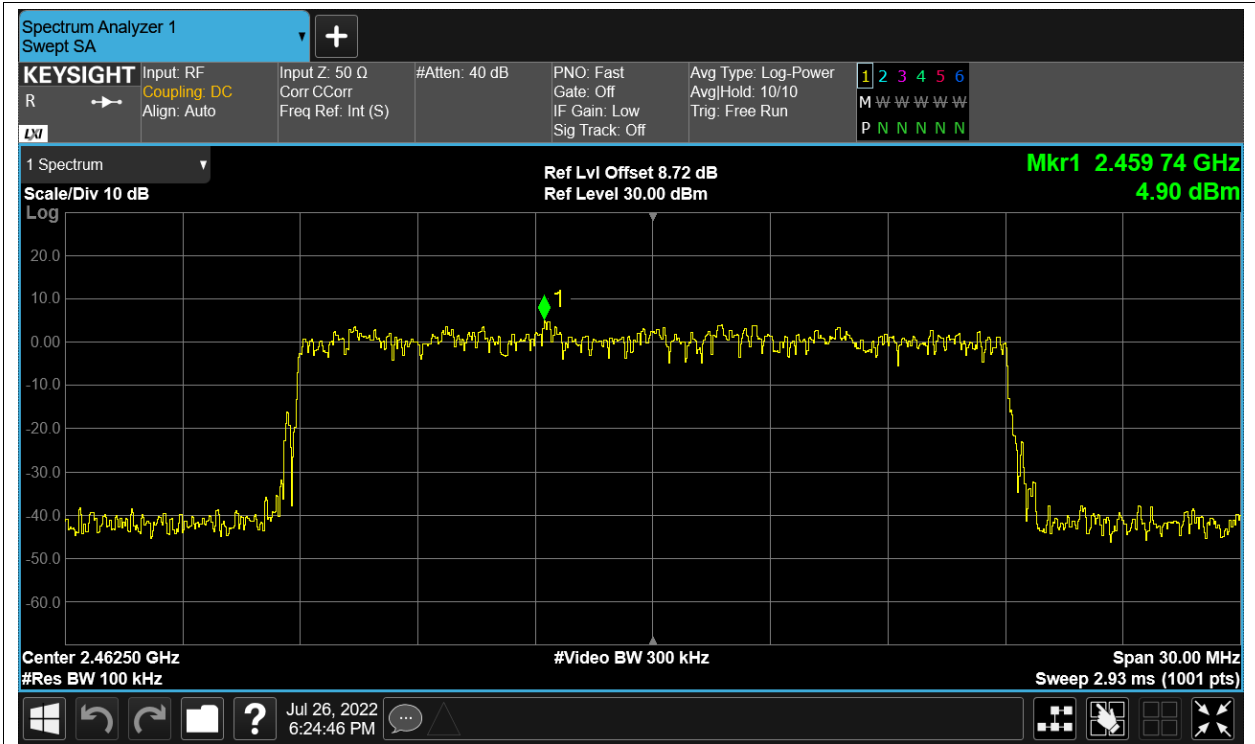

Tx. Spurious NVNT 2.4G-20M-16QAM 2462.5MHz Ant1 Ref

Tx. Spurious NVNT 2.4G-20M-16QAM 2462.5MHz Ant1 Emission

Tx. Spurious NVNT 2.4G-20M-16QAM 2462.5MHz Ant2 Ref

Tx. Spurious NVNT 2.4G-20M-16QAM 2462.5MHz Ant2 Emission

Tx. Spurious NVNT 2.4G-20M-QPSK 2412.5MHz Ant1 Ref

Tx. Spurious NVNT 2.4G-20M-QPSK 2412.5MHz Ant1 Emission

Tx. Spurious NVNT 2.4G-20M-QPSK 2412.5MHz Ant2 Ref

Tx. Spurious NVNT 2.4G-20M-QPSK 2412.5MHz Ant2 Emission

Tx. Spurious NVNT 2.4G-20M-QPSK 2437.5MHz Ant1 Ref

Tx. Spurious NVNT 2.4G-20M-QPSK 2437.5MHz Ant1 Emission

Tx. Spurious NVNT 2.4G-20M-QPSK 2437.5MHz Ant2 Ref

Tx. Spurious NVNT 2.4G-20M-QPSK 2437.5MHz Ant2 Emission

Tx. Spurious NVNT 2.4G-20M-QPSK 2462.5MHz Ant1 Ref

Tx. Spurious NVNT 2.4G-20M-QPSK 2462.5MHz Ant1 Emission

Tx. Spurious NVNT 2.4G-20M-QPSK 2462.5MHz Ant2 Ref

Tx. Spurious NVNT 2.4G-20M-QPSK 2462.5MHz Ant2 Emission