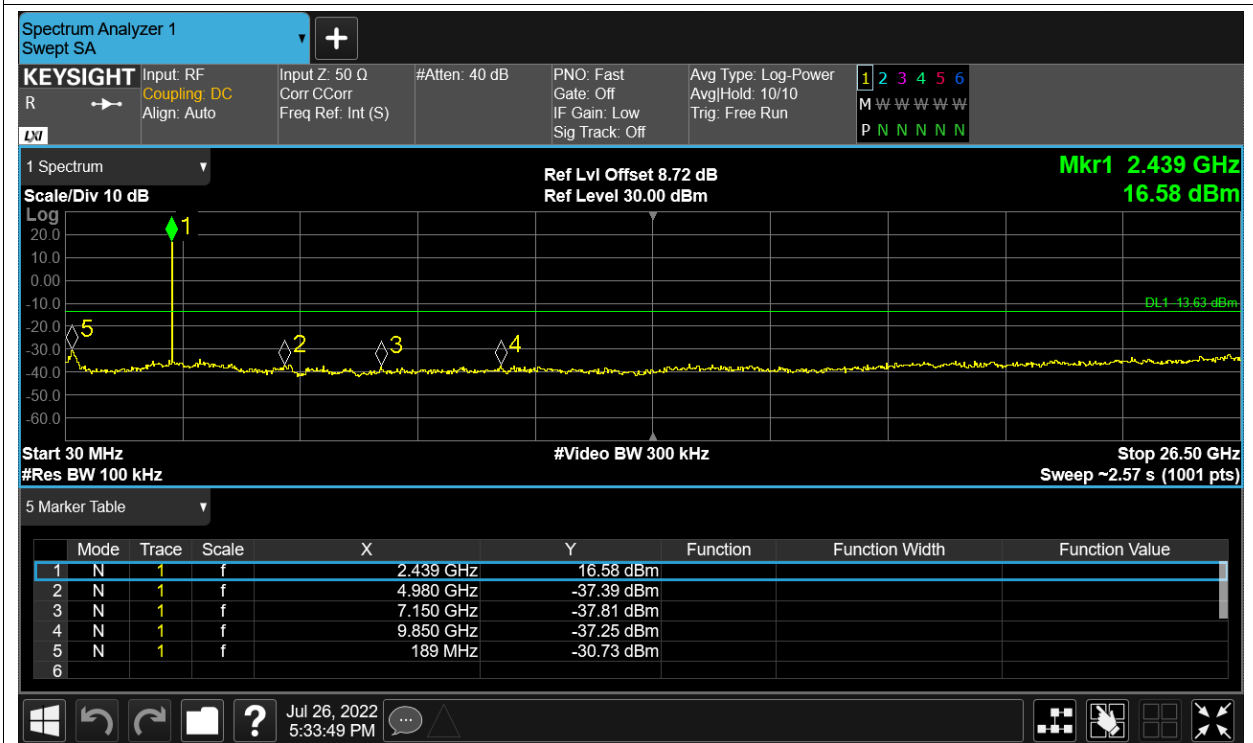

Tx. Spurious NVNT 2.4G-1.4M-16QAM 2439.5MHz Ant1 Ref

Tx. Spurious NVNT 2.4G-1.4M-16QAM 2439.5MHz Ant1 Emission

Tx. Spurious NVNT 2.4G-1.4M-16QAM 2439.5MHz Ant2 Ref

Tx. Spurious NVNT 2.4G-1.4M-16QAM 2439.5MHz Ant2 Emission