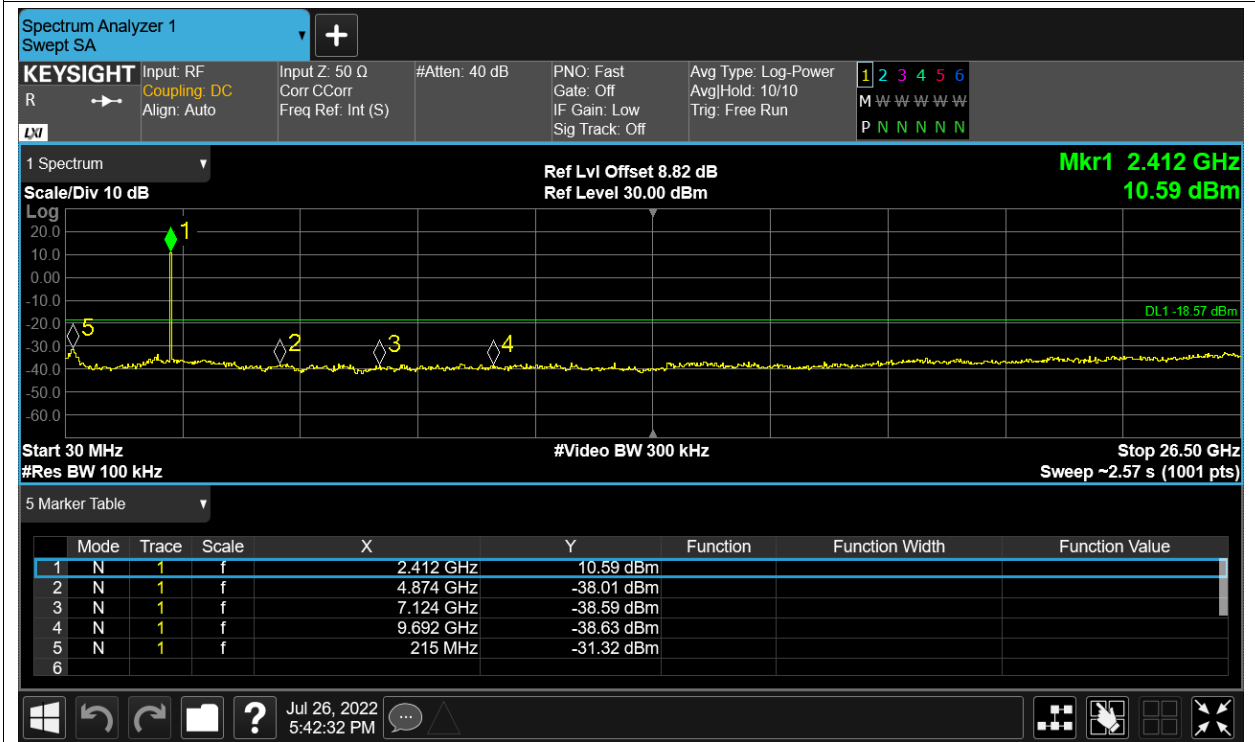

Tx. Spurious NVNT 2.4G-10M-16QAM 2471.5MHz Ant1 Ref

Tx. Spurious NVNT 2.4G-10M-16QAM 2471.5MHz Ant1 Emission

Tx. Spurious NVNT 2.4G-10M-16QAM 2471.5MHz Ant2 Ref

Tx. Spurious NVNT 2.4G-10M-16QAM 2471.5MHz Ant2 Emission

Tx. Spurious NVNT 2.4G-10M-QPSK 2407.5MHz Ant1 Ref

Tx. Spurious NVNT 2.4G-10M-QPSK 2407.5MHz Ant1 Emission

Tx. Spurious NVNT 2.4G-10M-QPSK 2407.5MHz Ant2 Ref

Tx. Spurious NVNT 2.4G-10M-QPSK 2407.5MHz Ant2 Emission