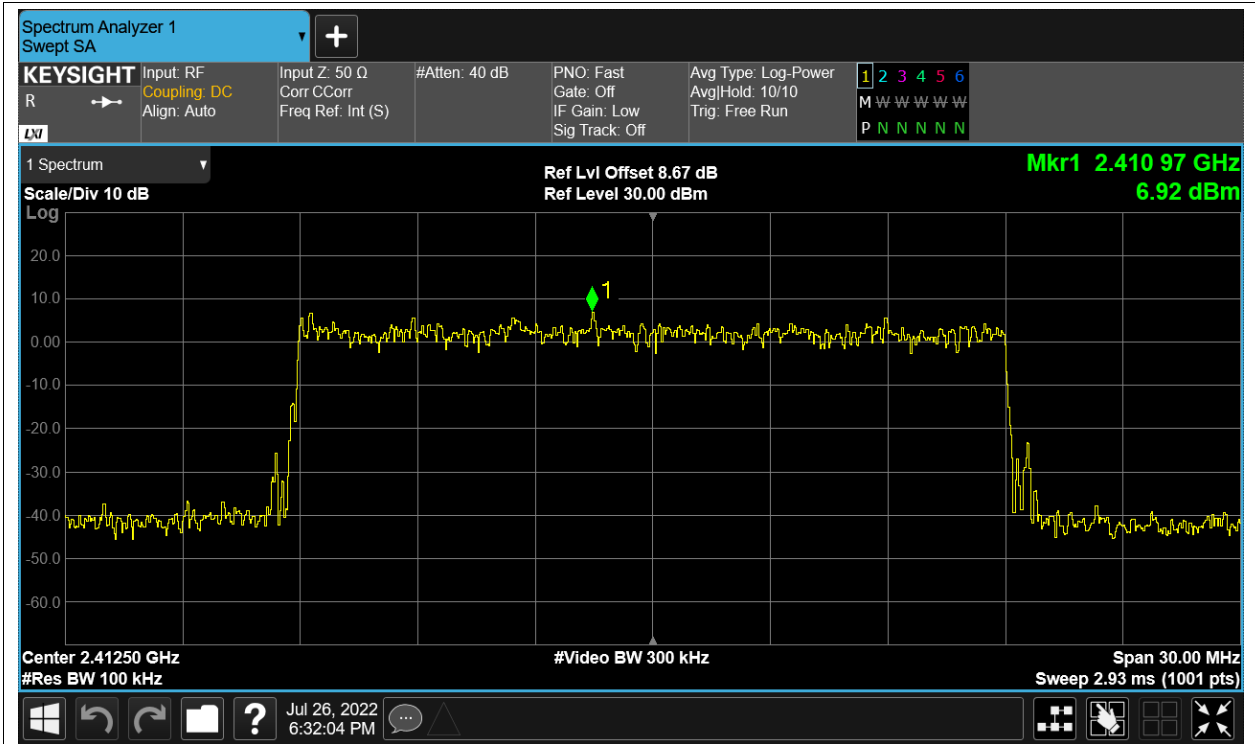

Tx. Spurious NVNT 2.4G-10M-QPSK 2439.5MHz Ant1 Ref

Tx. Spurious NVNT 2.4G-10M-QPSK 2439.5MHz Ant1 Emission

Tx. Spurious NVNT 2.4G-10M-QPSK 2439.5MHz Ant2 Ref

Tx. Spurious NVNT 2.4G-10M-QPSK 2439.5MHz Ant2 Emission

Tx. Spurious NVNT 2.4G-10M-QPSK 2471.5MHz Ant1 Ref

Tx. Spurious NVNT 2.4G-10M-QPSK 2471.5MHz Ant1 Emission

Tx. Spurious NVNT 2.4G-10M-QPSK 2471.5MHz Ant2 Ref

Tx. Spurious NVNT 2.4G-10M-QPSK 2471.5MHz Ant2 Emission

Tx. Spurious NVNT 2.4G-20M-16QAM 2412.5MHz Ant1 Ref

Tx. Spurious NVNT 2.4G-20M-16QAM 2412.5MHz Ant1 Emission

Tx. Spurious NVNT 2.4G-20M-16QAM 2412.5MHz Ant2 Ref

Tx. Spurious NVNT 2.4G-20M-16QAM 2412.5MHz Ant2 Emission