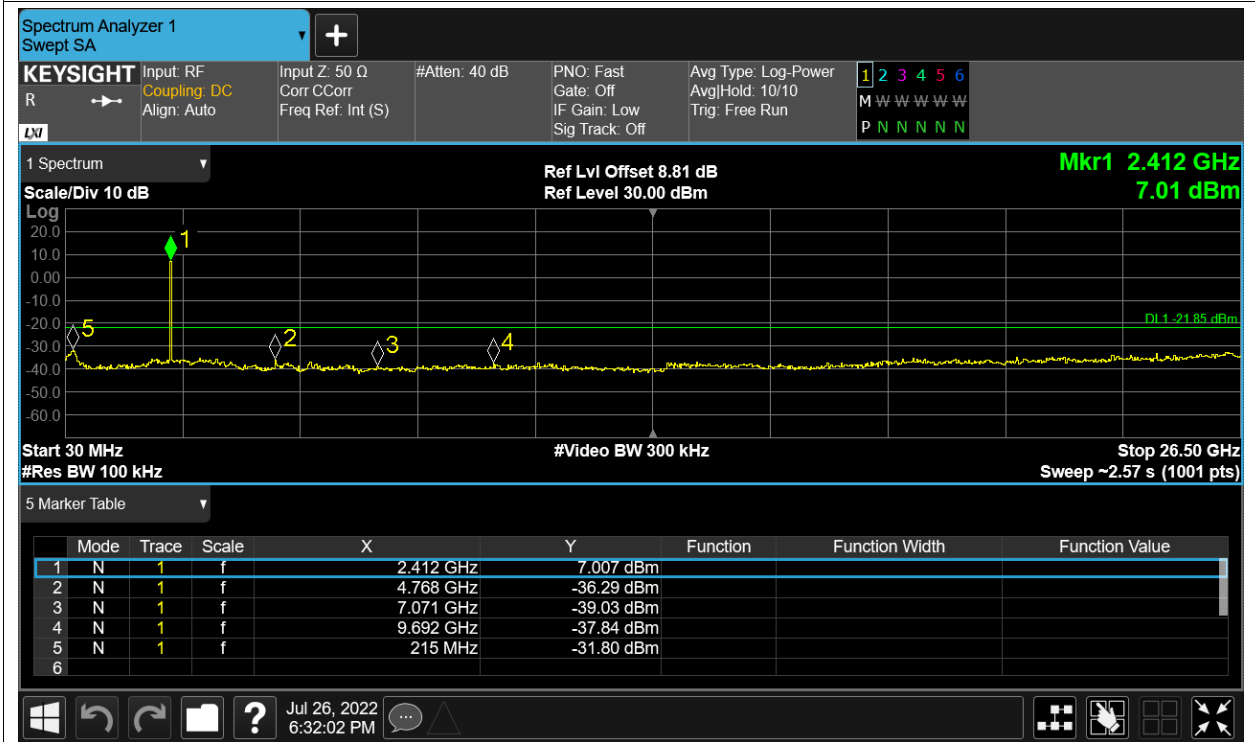

Tx. Spurious NVNT 2.4G-10M-QPSK 2471.5MHz Ant1 Ref

Tx. Spurious NVNT 2.4G-10M-QPSK 2471.5MHz Ant1 Emission

Tx. Spurious NVNT 2.4G-10M-QPSK 2471.5MHz Ant2 Ref

Tx. Spurious NVNT 2.4G-10M-QPSK 2471.5MHz Ant2 Emission

Tx. Spurious NVNT 2.4G-20M-16QAM 2412.5MHz Ant1 Ref

Tx. Spurious NVNT 2.4G-20M-16QAM 2412.5MHz Ant1 Emission

Tx. Spurious NVNT 2.4G-20M-16QAM 2412.5MHz Ant2 Ref

Tx. Spurious NVNT 2.4G-20M-16QAM 2412.5MHz Ant2 Emission