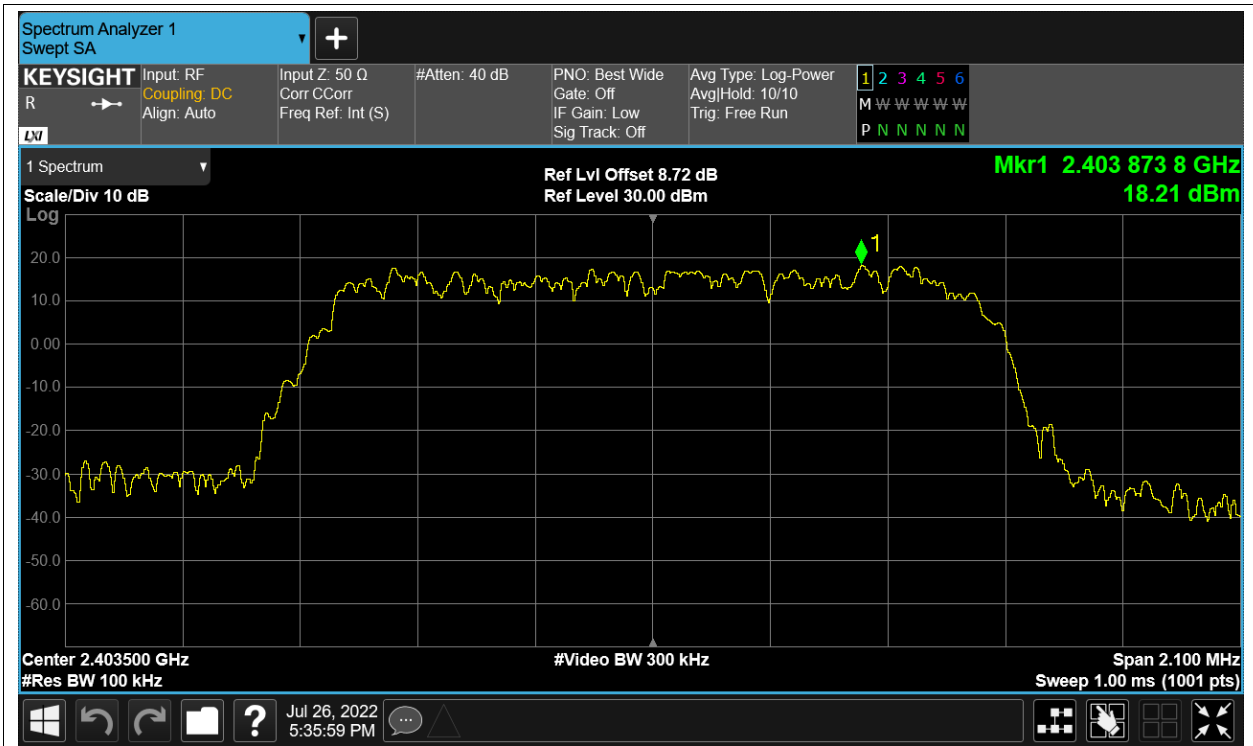

Test Graphs

Tx. Spurious NVNT 2.4G-1.4M-16QAM 2403.5MHz Ant1 Ref

Tx. Spurious NVNT 2.4G-1.4M-16QAM 2403.5MHz Ant1 Emission

Tx. Spurious NVNT 2.4G-1.4M-16QAM 2403.5MHz Ant2 Ref

Tx. Spurious NVNT 2.4G-1.4M-16QAM 2403.5MHz Ant2 Emission

Tx. Spurious NVNT 2.4G-1.4M-16QAM 2439.5MHz Ant1 Ref

Tx. Spurious NVNT 2.4G-1.4M-16QAM 2439.5MHz Ant1 Emission

Tx. Spurious NVNT 2.4G-1.4M-16QAM 2439.5MHz Ant2 Ref

Tx. Spurious NVNT 2.4G-1.4M-16QAM 2439.5MHz Ant2 Emission

Tx. Spurious NVNT 2.4G-1.4M-16QAM 2475.5MHz Ant1 Ref

Tx. Spurious NVNT 2.4G-1.4M-16QAM 2475.5MHz Ant1 Emission

Tx. Spurious NVNT 2.4G-1.4M-16QAM 2475.5MHz Ant2 Ref

Tx. Spurious NVNT 2.4G-1.4M-16QAM 2475.5MHz Ant2 Emission