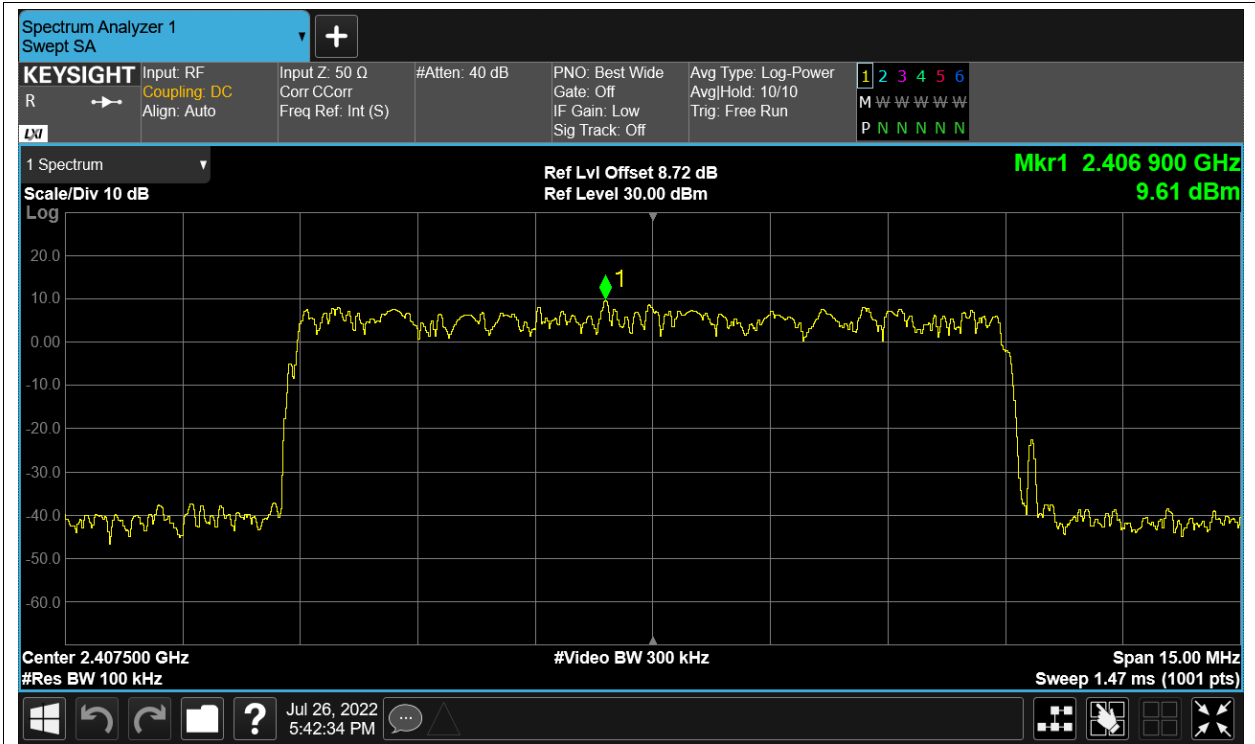

Tx. Spurious NVNT 2.4G-10M-16QAM 2471.5MHz Ant1 Ref

Tx. Spurious NVNT 2.4G-10M-16QAM 2471.5MHz Ant1 Emission

Tx. Spurious NVNT 2.4G-10M-16QAM 2471.5MHz Ant2 Ref

Tx. Spurious NVNT 2.4G-10M-16QAM 2471.5MHz Ant2 Emission

Tx. Spurious NVNT 2.4G-10M-QPSK 2407.5MHz Ant1 Ref

Tx. Spurious NVNT 2.4G-10M-QPSK 2407.5MHz Ant1 Emission

Tx. Spurious NVNT 2.4G-10M-QPSK 2407.5MHz Ant2 Ref

Tx. Spurious NVNT 2.4G-10M-QPSK 2407.5MHz Ant2 Emission