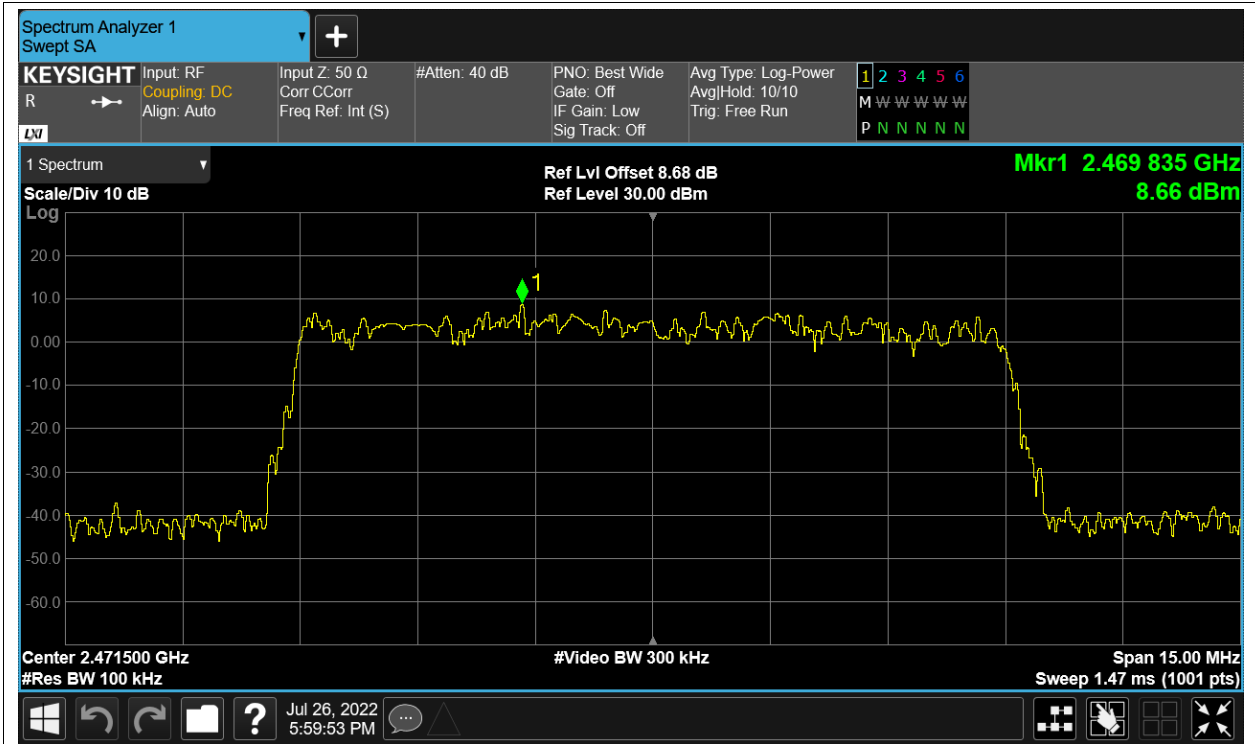

Tx. Spurious NVNT 2.4G-10M-QPSK 2407.5MHz Ant1 Ref

Tx. Spurious NVNT 2.4G-10M-QPSK 2407.5MHz Ant1 Emission

Tx. Spurious NVNT 2.4G-10M-QPSK 2407.5MHz Ant2 Ref

Tx. Spurious NVNT 2.4G-10M-QPSK 2407.5MHz Ant2 Emission

Tx. Spurious NVNT 2.4G-10M-QPSK 2439.5MHz Ant1 Ref

Tx. Spurious NVNT 2.4G-10M-QPSK 2439.5MHz Ant1 Emission

Tx. Spurious NVNT 2.4G-10M-QPSK 2439.5MHz Ant2 Ref

Tx. Spurious NVNT 2.4G-10M-QPSK 2439.5MHz Ant2 Emission

Tx. Spurious NVNT 2.4G-10M-QPSK 2471.5MHz Ant1 Ref

Tx. Spurious NVNT 2.4G-10M-QPSK 2471.5MHz Ant1 Emission

Tx. Spurious NVNT 2.4G-10M-QPSK 2471.5MHz Ant2 Ref

Tx. Spurious NVNT 2.4G-10M-QPSK 2471.5MHz Ant2 Emission

Tx. Spurious NVNT 2.4G-20M-16QAM 2412.5MHz Ant1 Ref

Tx. Spurious NVNT 2.4G-20M-16QAM 2412.5MHz Ant1 Emission

Tx. Spurious NVNT 2.4G-20M-16QAM 2412.5MHz Ant2 Ref

Tx. Spurious NVNT 2.4G-20M-16QAM 2412.5MHz Ant2 Emission