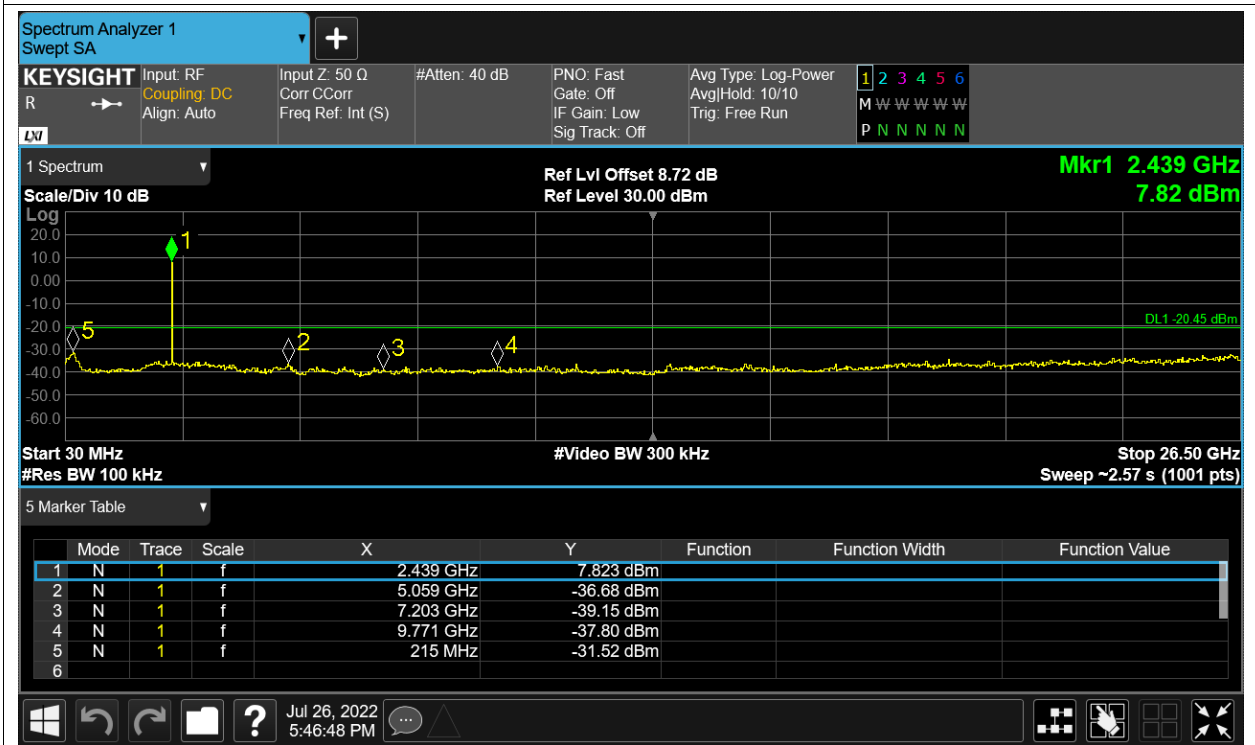

Tx. Spurious NVNT 2.4G-10M-QPSK 2407.5MHz Ant1 Ref

Tx. Spurious NVNT 2.4G-10M-QPSK 2407.5MHz Ant1 Emission

Tx. Spurious NVNT 2.4G-10M-QPSK 2407.5MHz Ant2 Ref

Tx. Spurious NVNT 2.4G-10M-QPSK 2407.5MHz Ant2 Emission

Tx. Spurious NVNT 2.4G-10M-QPSK 2439.5MHz Ant1 Ref

Tx. Spurious NVNT 2.4G-10M-QPSK 2439.5MHz Ant1 Emission

Tx. Spurious NVNT 2.4G-10M-QPSK 2439.5MHz Ant2 Ref

Tx. Spurious NVNT 2.4G-10M-QPSK 2439.5MHz Ant2 Emission

Tx. Spurious NVNT 2.4G-10M-QPSK 2471.5MHz Ant1 Ref

Tx. Spurious NVNT 2.4G-10M-QPSK 2471.5MHz Ant1 Emission

Tx. Spurious NVNT 2.4G-10M-QPSK 2471.5MHz Ant2 Ref

Tx. Spurious NVNT 2.4G-10M-QPSK 2471.5MHz Ant2 Emission