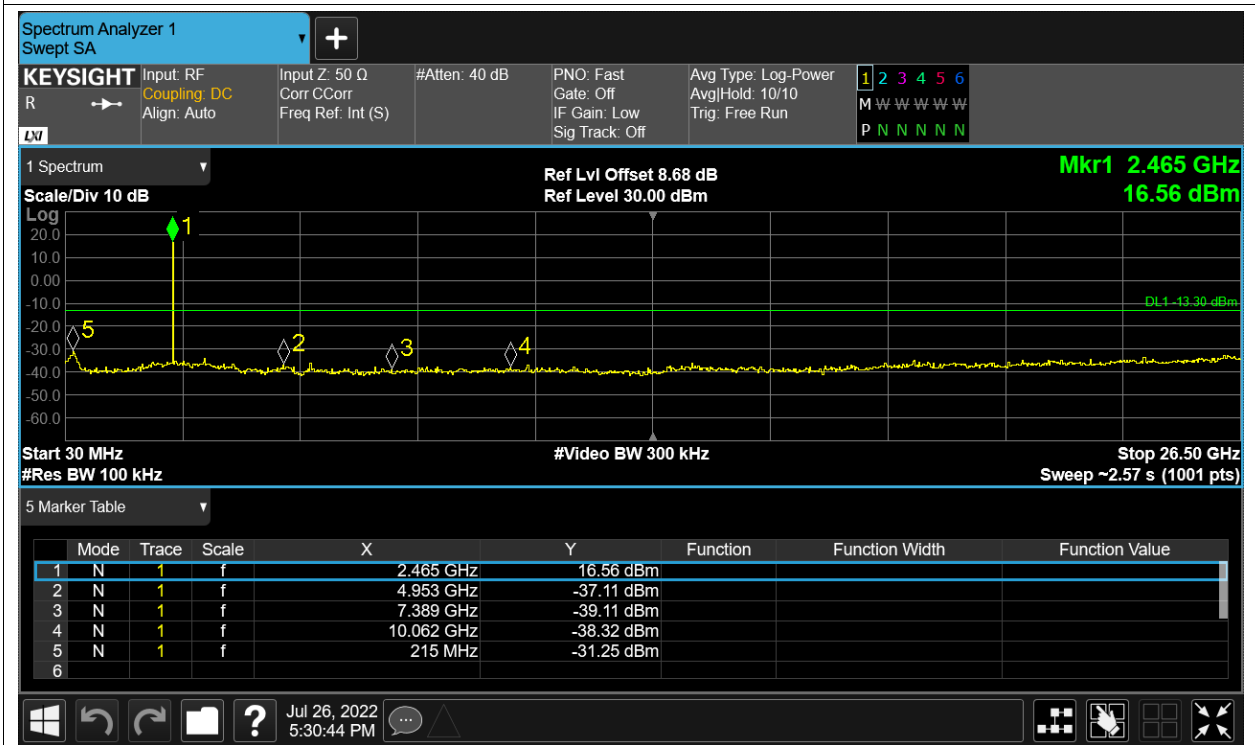

Tx. Spurious NVNT 2.4G-1.4M-16QAM 2475.5MHz Ant1 Ref

Tx. Spurious NVNT 2.4G-1.4M-16QAM 2475.5MHz Ant1 Emission

Tx. Spurious NVNT 2.4G-1.4M-16QAM 2475.5MHz Ant2 Ref

Tx. Spurious NVNT 2.4G-1.4M-16QAM 2475.5MHz Ant2 Emission

Tx. Spurious NVNT 2.4G-1.4M-QPSK 2403.5MHz Ant1 Ref

Tx. Spurious NVNT 2.4G-1.4M-QPSK 2403.5MHz Ant1 Emission

Tx. Spurious NVNT 2.4G-1.4M-QPSK 2403.5MHz Ant2 Ref

Tx. Spurious NVNT 2.4G-1.4M-QPSK 2403.5MHz Ant2 Emission