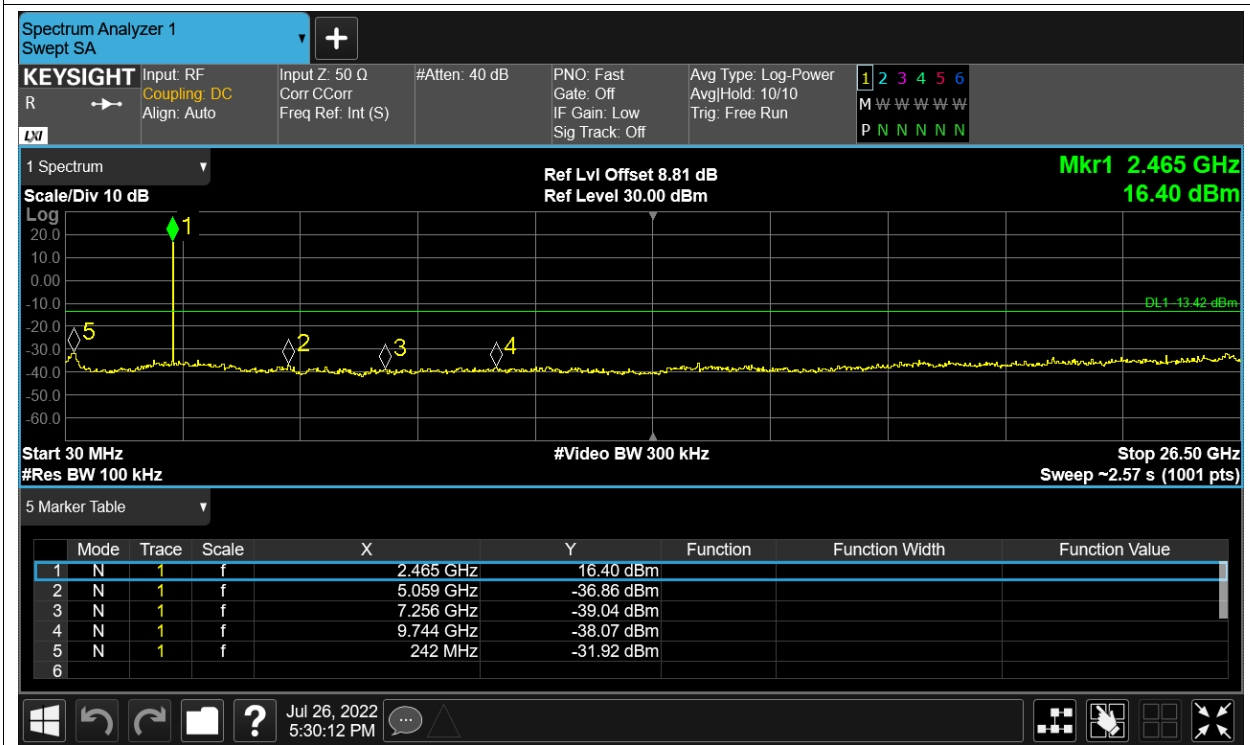

Tx. Spurious NVNT 2.4G-1.4M-16QAM 2439.5MHz Ant1 Ref

Tx. Spurious NVNT 2.4G-1.4M-16QAM 2439.5MHz Ant1 Emission

Tx. Spurious NVNT 2.4G-1.4M-16QAM 2439.5MHz Ant2 Ref

Tx. Spurious NVNT 2.4G-1.4M-16QAM 2439.5MHz Ant2 Emission

Tx. Spurious NVNT 2.4G-1.4M-16QAM 2475.5MHz Ant1 Ref

Tx. Spurious NVNT 2.4G-1.4M-16QAM 2475.5MHz Ant1 Emission

Tx. Spurious NVNT 2.4G-1.4M-16QAM 2475.5MHz Ant2 Ref

Tx. Spurious NVNT 2.4G-1.4M-16QAM 2475.5MHz Ant2 Emission