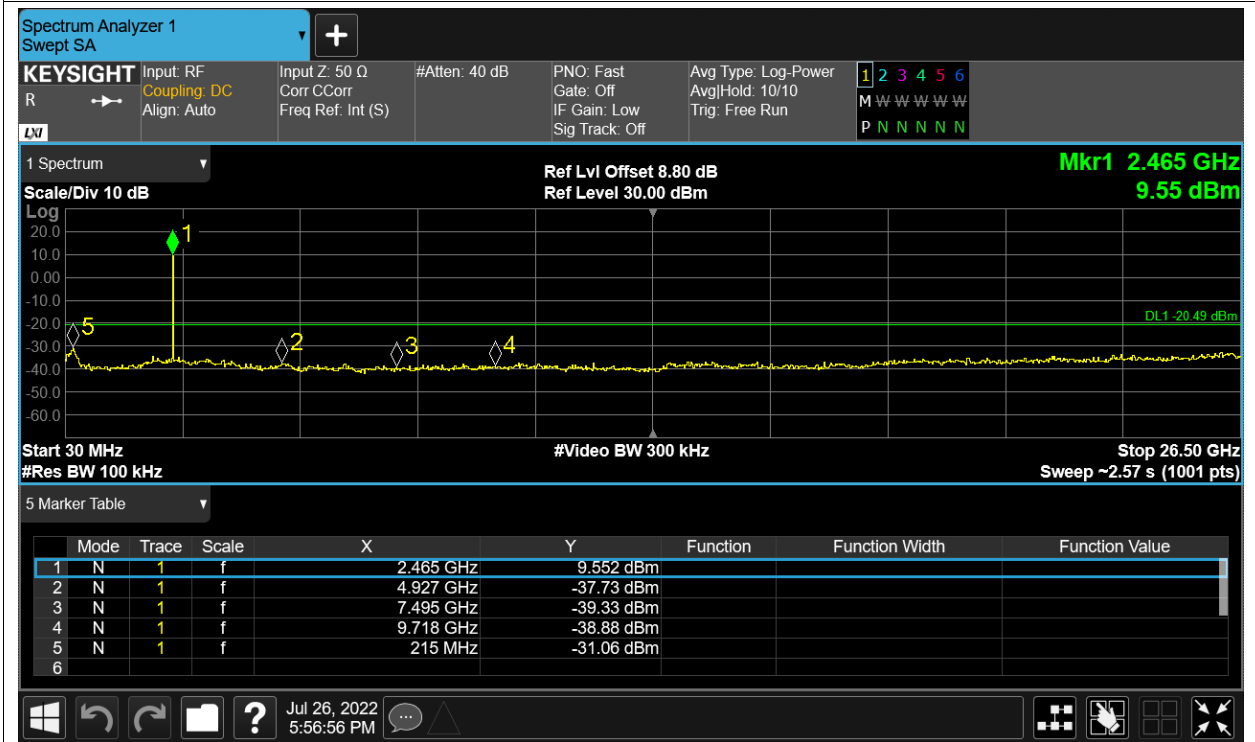

Tx. Spurious NVNT 2.4G-10M-16QAM 2439.5MHz Ant1 Ref

Tx. Spurious NVNT 2.4G-10M-16QAM 2439.5MHz Ant1 Emission

Tx. Spurious NVNT 2.4G-10M-16QAM 2439.5MHz Ant2 Ref

Tx. Spurious NVNT 2.4G-10M-16QAM 2439.5MHz Ant2 Emission

Tx. Spurious NVNT 2.4G-10M-16QAM 2471.5MHz Ant1 Ref

Tx. Spurious NVNT 2.4G-10M-16QAM 2471.5MHz Ant1 Emission

Tx. Spurious NVNT 2.4G-10M-16QAM 2471.5MHz Ant2 Ref

Tx. Spurious NVNT 2.4G-10M-16QAM 2471.5MHz Ant2 Emission