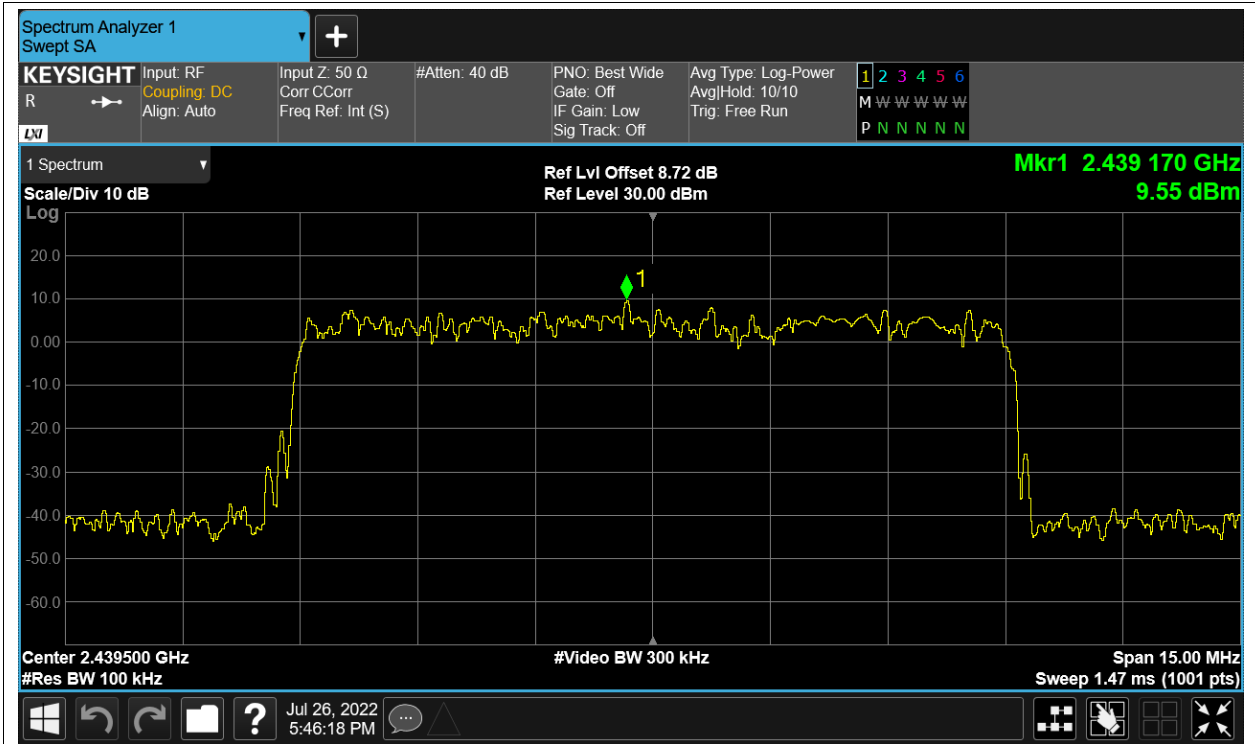

Tx. Spurious NVNT 2.4G-10M-16QAM 2471.5MHz Ant1 Ref

Tx. Spurious NVNT 2.4G-10M-16QAM 2471.5MHz Ant1 Emission

Tx. Spurious NVNT 2.4G-10M-16QAM 2471.5MHz Ant2 Ref

Tx. Spurious NVNT 2.4G-10M-16QAM 2471.5MHz Ant2 Emission

Tx. Spurious NVNT 2.4G-10M-QPSK 2407.5MHz Ant1 Ref

Tx. Spurious NVNT 2.4G-10M-QPSK 2407.5MHz Ant1 Emission

Tx. Spurious NVNT 2.4G-10M-QPSK 2407.5MHz Ant2 Ref

Tx. Spurious NVNT 2.4G-10M-QPSK 2407.5MHz Ant2 Emission

Tx. Spurious NVNT 2.4G-10M-QPSK 2439.5MHz Ant1 Ref

Tx. Spurious NVNT 2.4G-10M-QPSK 2439.5MHz Ant1 Emission

Tx. Spurious NVNT 2.4G-10M-QPSK 2439.5MHz Ant2 Ref

Tx. Spurious NVNT 2.4G-10M-QPSK 2439.5MHz Ant2 Emission