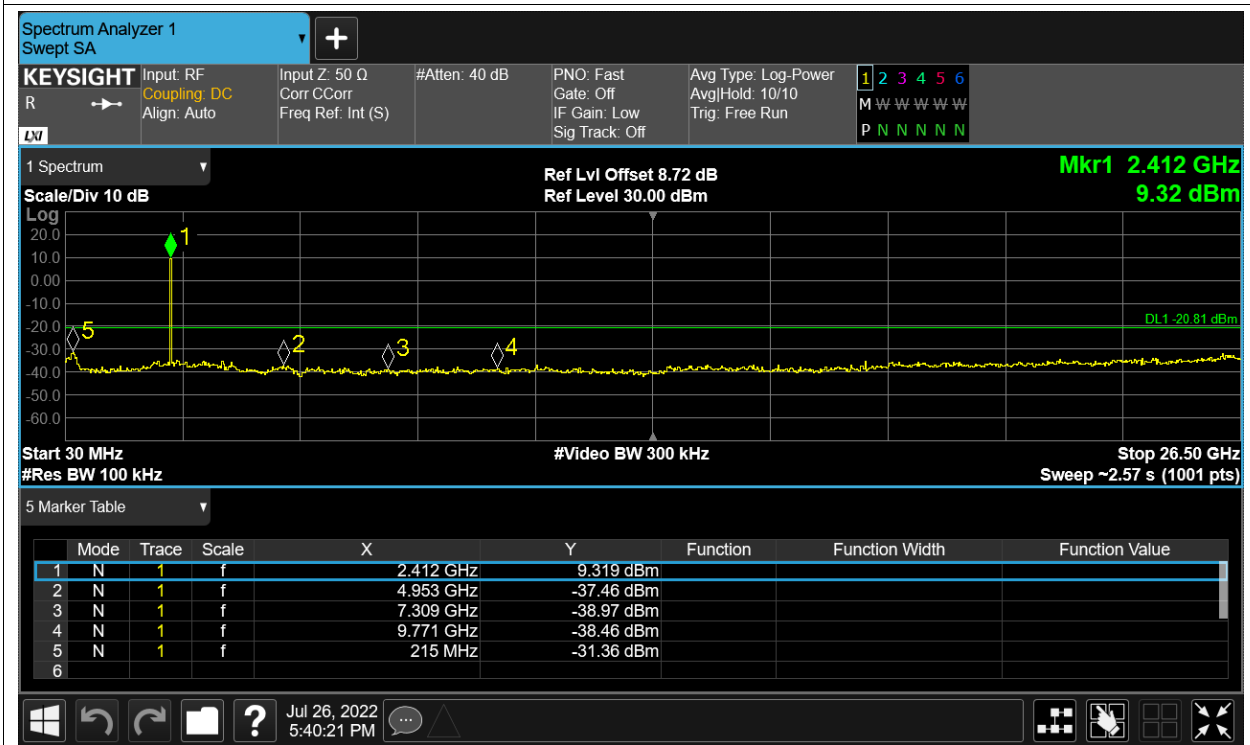

Tx. Spurious NVNT 2.4G-1.4M-QPSK 2475.5MHz Ant1 Ref

Tx. Spurious NVNT 2.4G-1.4M-QPSK 2475.5MHz Ant1 Emission

Tx. Spurious NVNT 2.4G-1.4M-QPSK 2475.5MHz Ant2 Ref

Tx. Spurious NVNT 2.4G-1.4M-QPSK 2475.5MHz Ant2 Emission

Tx. Spurious NVNT 2.4G-10M-16QAM 2407.5MHz Ant1 Ref

Tx. Spurious NVNT 2.4G-10M-16QAM 2407.5MHz Ant1 Emission

Tx. Spurious NVNT 2.4G-10M-16QAM 2407.5MHz Ant2 Ref

Tx. Spurious NVNT 2.4G-10M-16QAM 2407.5MHz Ant2 Emission

Tx. Spurious NVNT 2.4G-10M-16QAM 2439.5MHz Ant1 Ref

Tx. Spurious NVNT 2.4G-10M-16QAM 2439.5MHz Ant1 Emission

Tx. Spurious NVNT 2.4G-10M-16QAM 2439.5MHz Ant2 Ref

Tx. Spurious NVNT 2.4G-10M-16QAM 2439.5MHz Ant2 Emission