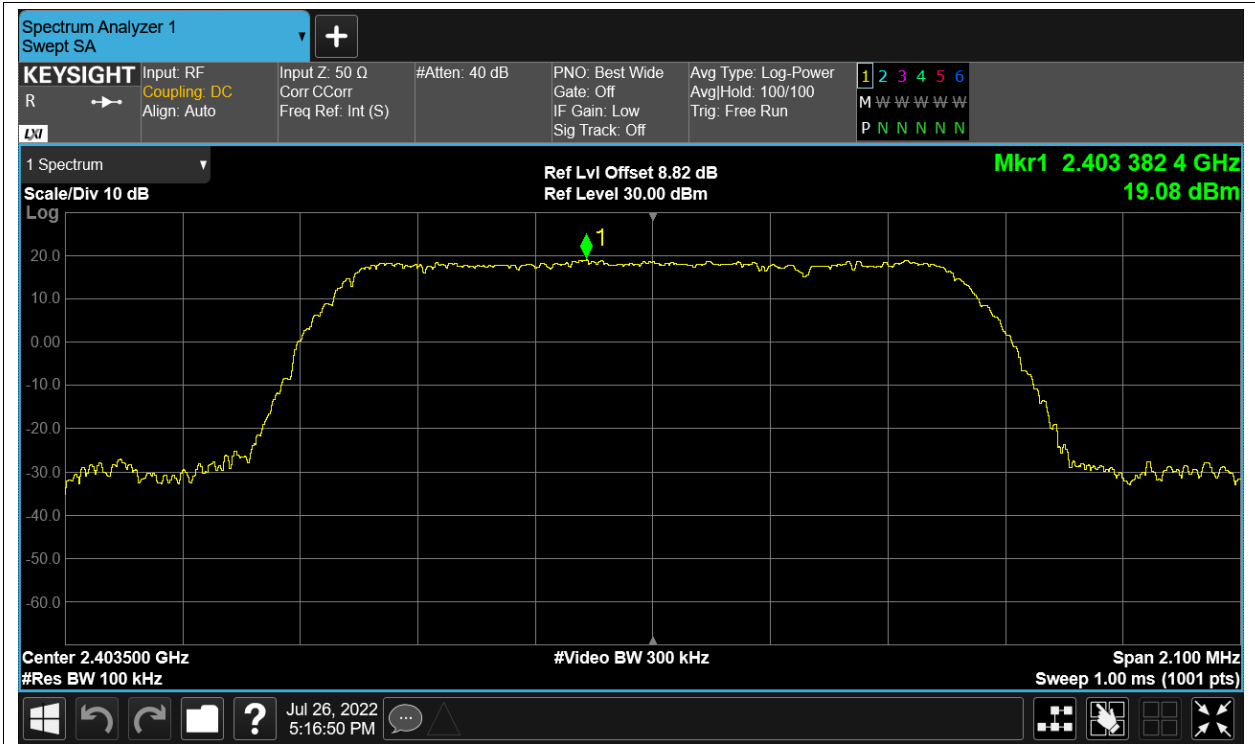

Tx. Spurious NVNT 2.4G-1.4M-16QAM 2439.5MHz Ant1 Ref

Tx. Spurious NVNT 2.4G-1.4M-16QAM 2439.5MHz Ant1 Emission

Tx. Spurious NVNT 2.4G-1.4M-16QAM 2439.5MHz Ant2 Ref

Tx. Spurious NVNT 2.4G-1.4M-16QAM 2439.5MHz Ant2 Emission

Tx. Spurious NVNT 2.4G-1.4M-16QAM 2475.5MHz Ant1 Ref

Tx. Spurious NVNT 2.4G-1.4M-16QAM 2475.5MHz Ant1 Emission

Tx. Spurious NVNT 2.4G-1.4M-16QAM 2475.5MHz Ant2 Ref

Tx. Spurious NVNT 2.4G-1.4M-16QAM 2475.5MHz Ant2 Emission

Tx. Spurious NVNT 2.4G-1.4M-QPSK 2403.5MHz Ant1 Ref

Tx. Spurious NVNT 2.4G-1.4M-QPSK 2403.5MHz Ant1 Emission

Tx. Spurious NVNT 2.4G-1.4M-QPSK 2403.5MHz Ant2 Ref

Tx. Spurious NVNT 2.4G-1.4M-QPSK 2403.5MHz Ant2 Emission