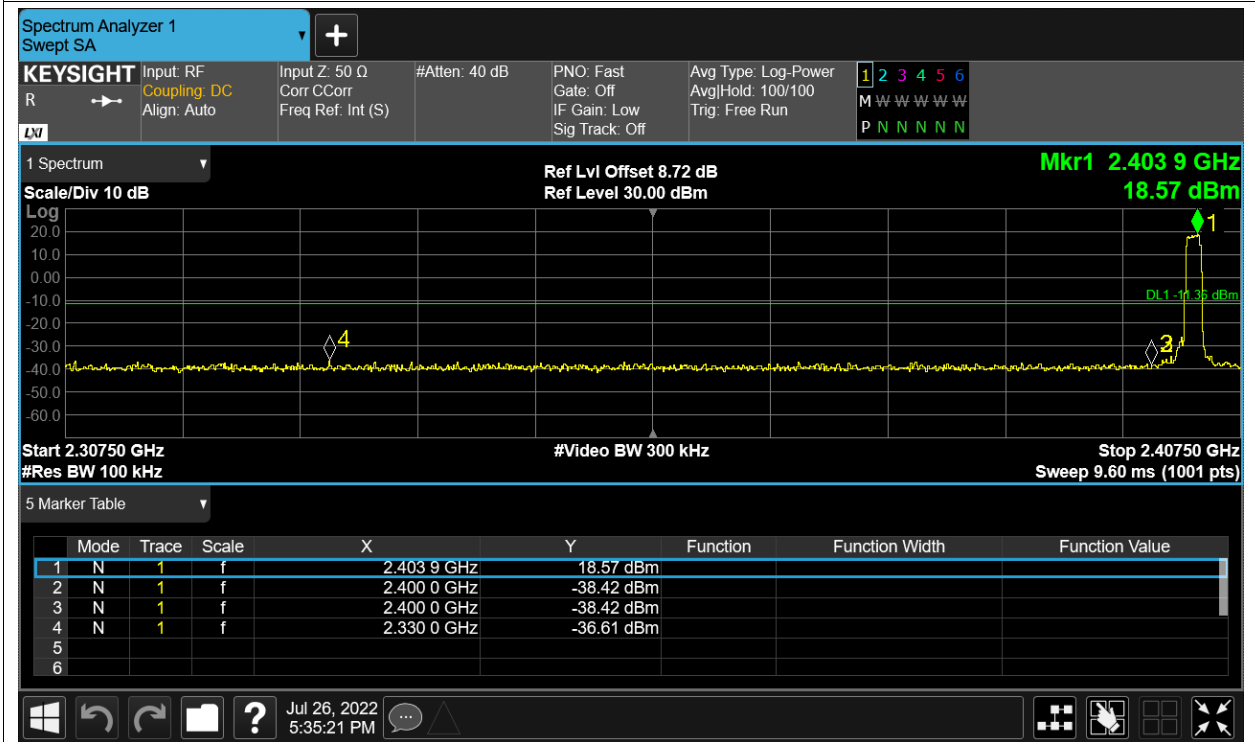

PSD NVNT 2.4G-20M-QPSK 2462.5MHz Ant2

Band Edge

Condition	Mode	Frequency (MHz)	Antenna	Max Value (dBc)	Limit (dBc)	Verdict
NVNT	2.4G-1.4M-16QAM	2403.5	Ant1	-55.94	-30	Pass
NVNT	2.4G-1.4M-16QAM	2403.5	Ant2	-55.24	-30	Pass
NVNT	2.4G-1.4M-16QAM	2475.5	Ant1	-62.91	-30	Pass
NVNT	2.4G-1.4M-16QAM	2475.5	Ant2	-64.02	-30	Pass
NVNT	2.4G-1.4M-QPSK	2403.5	Ant1	-55.05	-30	Pass
NVNT	2.4G-1.4M-QPSK	2403.5	Ant2	-54.16	-30	Pass
NVNT	2.4G-1.4M-QPSK	2475.5	Ant1	-54.12	-30	Pass
NVNT	2.4G-1.4M-QPSK	2475.5	Ant2	-53.32	-30	Pass
NVNT	2.4G-10M-16QAM	2407.5	Ant1	-46.65	-30	Pass
NVNT	2.4G-10M-16QAM	2407.5	Ant2	-46.93	-30	Pass
NVNT	2.4G-10M-16QAM	2471.5	Ant1	-46.69	-30	Pass
NVNT	2.4G-10M-16QAM	2471.5	Ant2	-46.67	-30	Pass
NVNT	2.4G-10M-QPSK	2407.5	Ant1	-46.93	-30	Pass
NVNT	2.4G-10M-QPSK	2407.5	Ant2	-46.51	-30	Pass
NVNT	2.4G-10M-QPSK	2471.5	Ant1	-46.4	-30	Pass
NVNT	2.4G-10M-QPSK	2471.5	Ant2	-45.76	-30	Pass
NVNT	2.4G-20M-16QAM	2412.5	Ant1	-44.51	-30	Pass
NVNT	2.4G-20M-16QAM	2412.5	Ant2	-44.02	-30	Pass
NVNT	2.4G-20M-16QAM	2462.5	Ant1	-43.28	-30	Pass
NVNT	2.4G-20M-16QAM	2462.5	Ant2	-42.29	-30	Pass
NVNT	2.4G-20M-QPSK	2412.5	Ant1	-42.76	-30	Pass
NVNT	2.4G-20M-QPSK	2412.5	Ant2	-43.51	-30	Pass
NVNT	2.4G-20M-QPSK	2462.5	Ant1	-42.84	-30	Pass
NVNT	2.4G-20M-QPSK	2462.5	Ant2	-42.93	-30	Pass

Band Edge NVNT 2.4G-1.4M-16QAM 2403.5MHz Ant2 Ref

Band Edge NVNT 2.4G-1.4M-16QAM 2403.5MHz Ant2 Emission

Band Edge NVNT 2.4G-1.4M-16QAM 2475.5MHz Ant1 Ref

Band Edge NVNT 2.4G-1.4M-16QAM 2475.5MHz Ant1 Emission