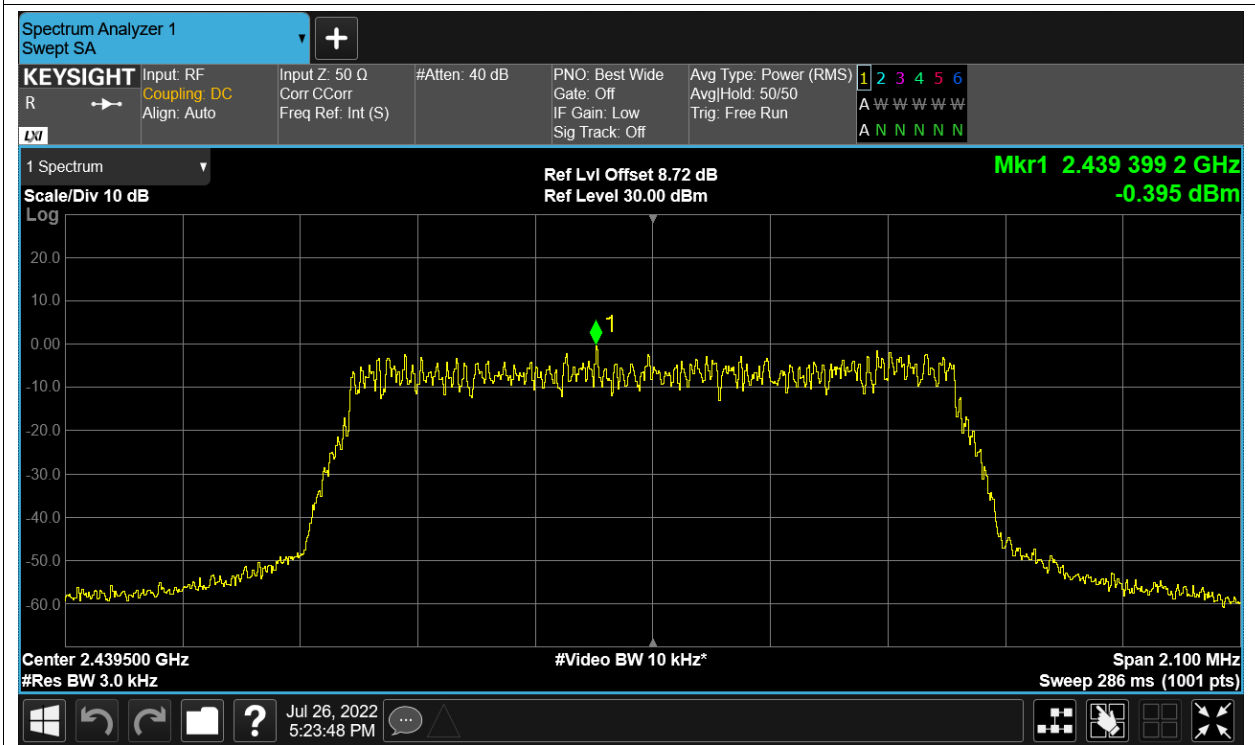

PSD NVNT 2.4G-1.4M-16QAM 2475.5MHz Ant2

PSD NVNT 2.4G-1.4M-QPSK 2403.5MHz Ant1

PSD NVNT 2.4G-1.4M-QPSK 2403.5MHz Ant2

PSD NVNT 2.4G-1.4M-QPSK 2439.5MHz Ant1

PSD NVNT 2.4G-1.4M-QPSK 2439.5MHz Ant2

PSD NVNT 2.4G-1.4M-QPSK 2475.5MHz Ant1

PSD NVNT 2.4G-1.4M-QPSK 2475.5MHz Ant2

PSD NVNT 2.4G-10M-16QAM 2407.5MHz Ant1

PSD NVNT 2.4G-10M-16QAM 2407.5MHz Ant2

PSD NVNT 2.4G-10M-16QAM 2439.5MHz Ant1

PSD NVNT 2.4G-10M-16QAM 2439.5MHz Ant2

PSD NVNT 2.4G-10M-16QAM 2471.5MHz Ant1