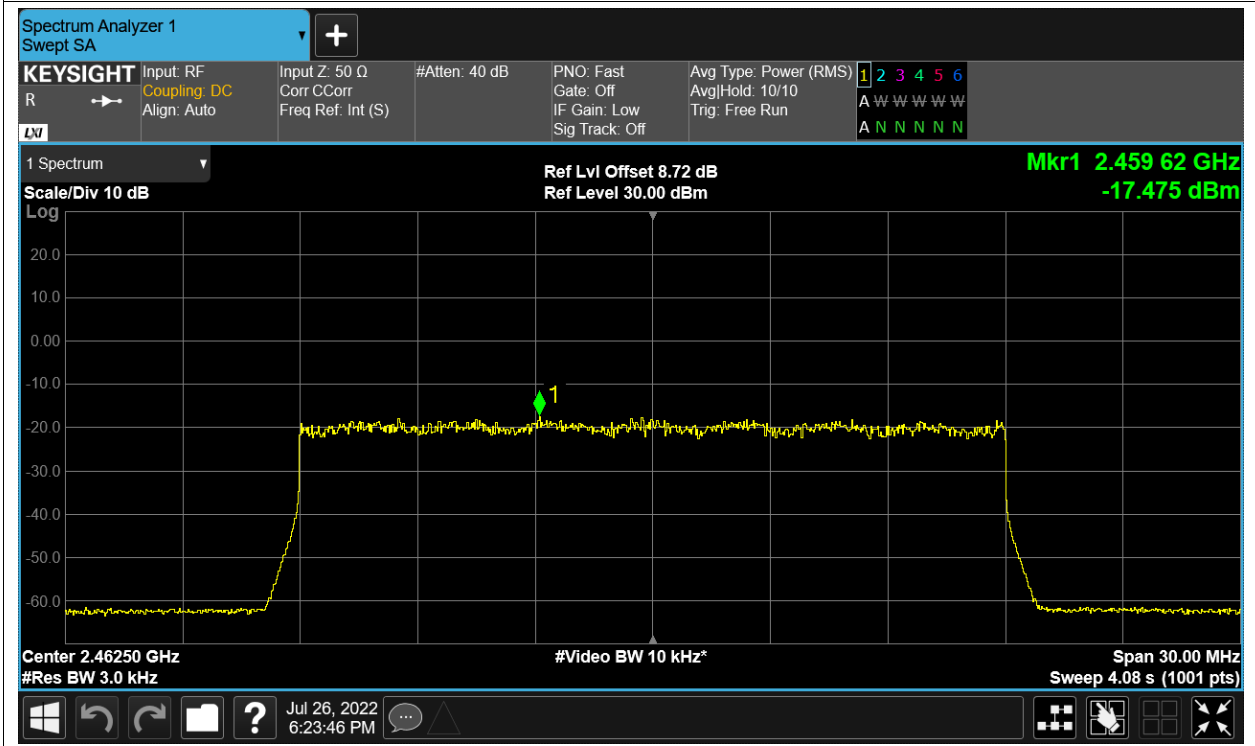

PSD NVNT 2.4G-20M-16QAM 2462.5MHz Ant2

PSD NVNT 2.4G-20M-QPSK 2412.5MHz Ant1

PSD NVNT 2.4G-20M-QPSK 2412.5MHz Ant2

PSD NVNT 2.4G-20M-QPSK 2437.5MHz Ant1

PSD NVNT 2.4G-20M-QPSK 2437.5MHz Ant2

PSD NVNT 2.4G-20M-QPSK 2462.5MHz Ant1

PSD NVNT 2.4G-20M-QPSK 2462.5MHz Ant2

Band Edge

Condition	Mode	Frequency (MHz)	Antenna	Max Value (dBc)	Limit (dBc)	Verdict
NVNT	2.4G-1.4M-16QAM	2403.5	Ant1	-55.94	-30	Pass
NVNT	2.4G-1.4M-16QAM	2403.5	Ant2	-55.24	-30	Pass
NVNT	2.4G-1.4M-16QAM	2475.5	Ant1	-62.91	-30	Pass
NVNT	2.4G-1.4M-16QAM	2475.5	Ant2	-64.02	-30	Pass
NVNT	2.4G-1.4M-QPSK	2403.5	Ant1	-55.05	-30	Pass
NVNT	2.4G-1.4M-QPSK	2403.5	Ant2	-54.16	-30	Pass
NVNT	2.4G-1.4M-QPSK	2475.5	Ant1	-54.12	-30	Pass
NVNT	2.4G-1.4M-QPSK	2475.5	Ant2	-53.32	-30	Pass
NVNT	2.4G-10M-16QAM	2407.5	Ant1	-46.65	-30	Pass
NVNT	2.4G-10M-16QAM	2407.5	Ant2	-46.93	-30	Pass
NVNT	2.4G-10M-16QAM	2471.5	Ant1	-46.69	-30	Pass
NVNT	2.4G-10M-16QAM	2471.5	Ant2	-46.67	-30	Pass
NVNT	2.4G-10M-QPSK	2407.5	Ant1	-46.93	-30	Pass
NVNT	2.4G-10M-QPSK	2407.5	Ant2	-46.51	-30	Pass
NVNT	2.4G-10M-QPSK	2471.5	Ant1	-46.4	-30	Pass
NVNT	2.4G-10M-QPSK	2471.5	Ant2	-45.76	-30	Pass
NVNT	2.4G-20M-16QAM	2412.5	Ant1	-44.51	-30	Pass
NVNT	2.4G-20M-16QAM	2412.5	Ant2	-44.02	-30	Pass
NVNT	2.4G-20M-16QAM	2462.5	Ant1	-43.28	-30	Pass
NVNT	2.4G-20M-16QAM	2462.5	Ant2	-42.29	-30	Pass
NVNT	2.4G-20M-QPSK	2412.5	Ant1	-42.76	-30	Pass
NVNT	2.4G-20M-QPSK	2412.5	Ant2	-43.51	-30	Pass
NVNT	2.4G-20M-QPSK	2462.5	Ant1	-42.84	-30	Pass
NVNT	2.4G-20M-QPSK	2462.5	Ant2	-42.93	-30	Pass