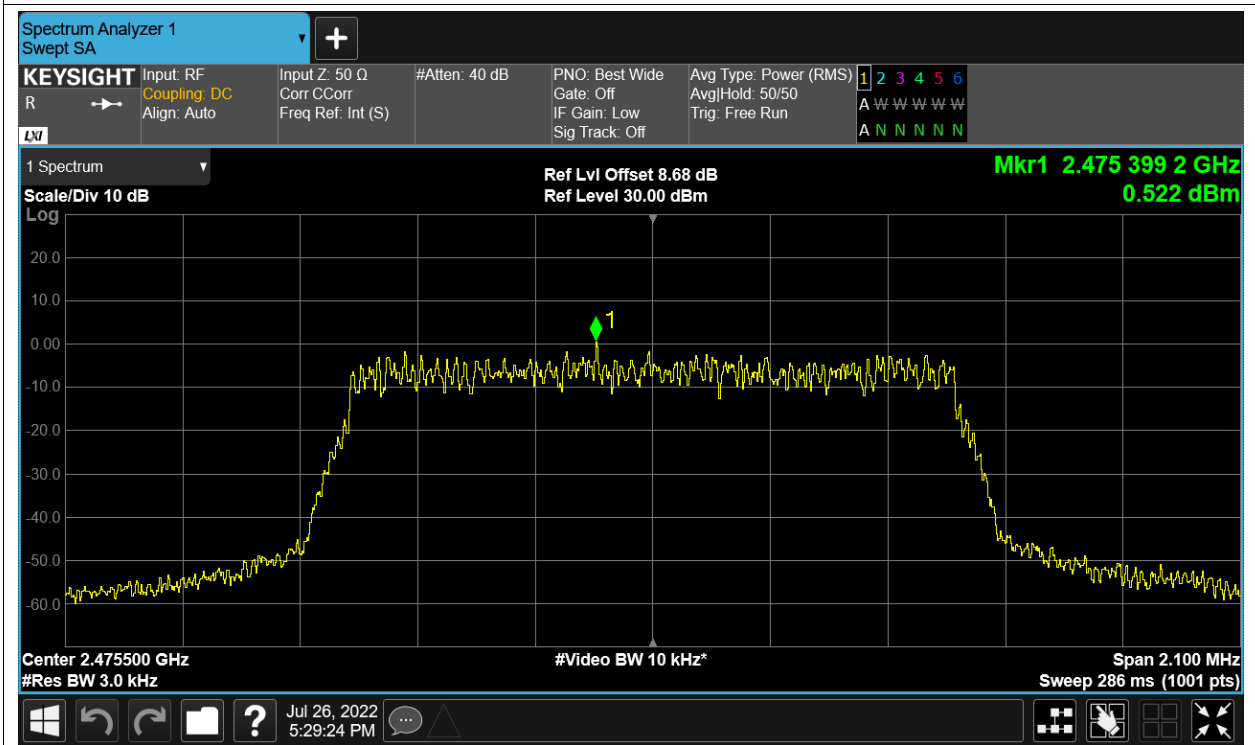

PSD NVNT 2.4G-1.4M-16QAM 2475.5MHz Ant2