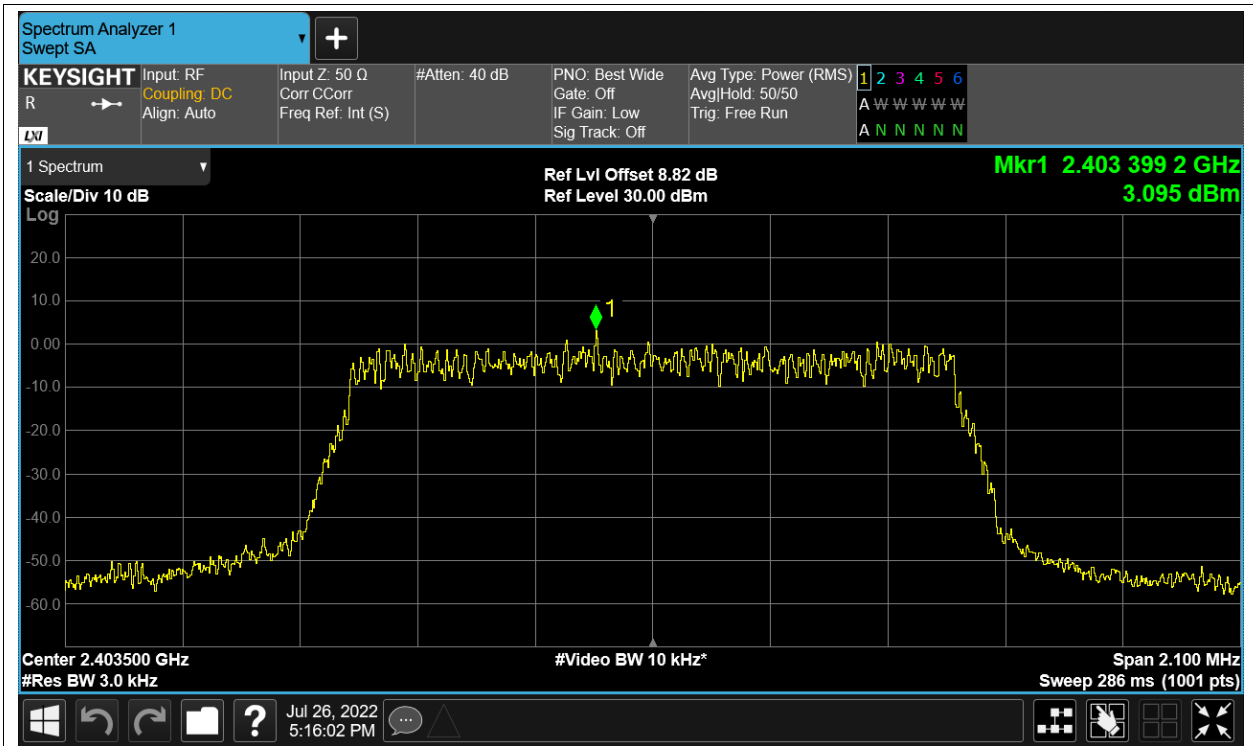

Test Graphs

PSD NVNT 2.4G-1.4M-16QAM 2403.5MHz Ant1

PSD NVNT 2.4G-1.4M-16QAM 2403.5MHz Ant2

PSD NVNT 2.4G-1.4M-16QAM 2439.5MHz Ant1

PSD NVNT 2.4G-1.4M-16QAM 2439.5MHz Ant2

PSD NVNT 2.4G-1.4M-16QAM 2475.5MHz Ant1

PSD NVNT 2.4G-1.4M-16QAM 2475.5MHz Ant2

PSD NVNT 2.4G-1.4M-QPSK 2403.5MHz Ant1

PSD NVNT 2.4G-1.4M-QPSK 2403.5MHz Ant2

PSD NVNT 2.4G-1.4M-QPSK 2439.5MHz Ant1

PSD NVNT 2.4G-1.4M-QPSK 2439.5MHz Ant2

PSD NVNT 2.4G-1.4M-QPSK 2475.5MHz Ant1