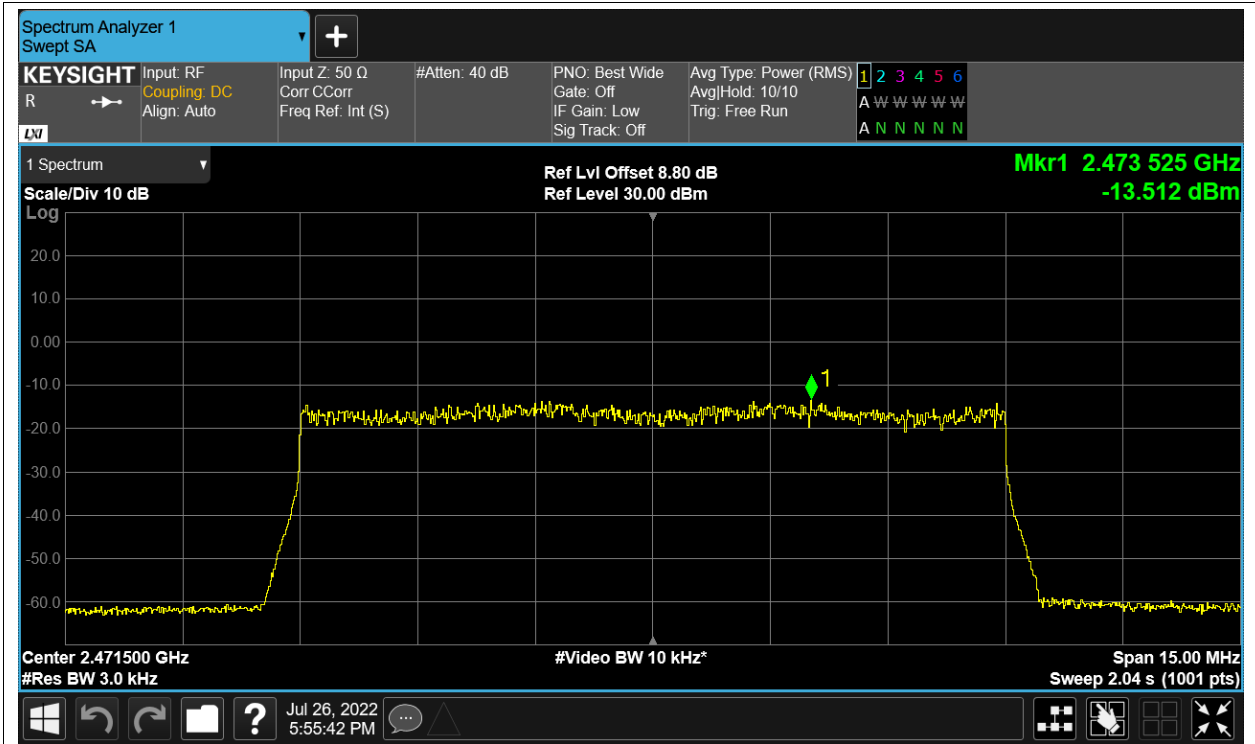

PSD NVNT 2.4G-1.4M-QPSK 2475.5MHz Ant2

PSD NVNT 2.4G-10M-16QAM 2407.5MHz Ant1

PSD NVNT 2.4G-10M-16QAM 2407.5MHz Ant2

PSD NVNT 2.4G-10M-16QAM 2439.5MHz Ant1

PSD NVNT 2.4G-10M-16QAM 2439.5MHz Ant2

PSD NVNT 2.4G-10M-16QAM 2471.5MHz Ant1