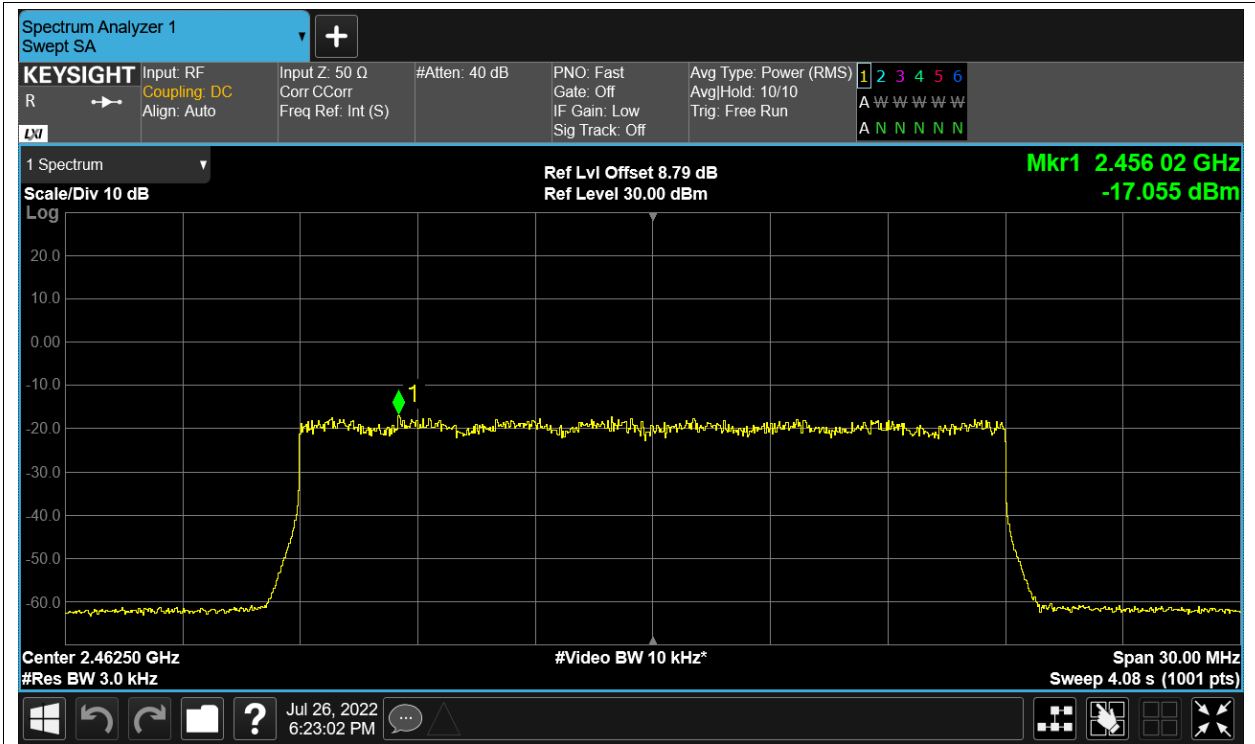

PSD NVNT 2.4G-20M-16QAM 2462.5MHz Ant2

PSD NVNT 2.4G-20M-QPSK 2412.5MHz Ant1

PSD NVNT 2.4G-20M-QPSK 2412.5MHz Ant2

PSD NVNT 2.4G-20M-QPSK 2437.5MHz Ant1

PSD NVNT 2.4G-20M-QPSK 2437.5MHz Ant2

PSD NVNT 2.4G-20M-QPSK 2462.5MHz Ant1

PSD NVNT 2.4G-20M-QPSK 2462.5MHz Ant2

Band Edge

Condition	Mode	Frequency (MHz)	Antenna	Max Value (dBc)	Limit (dBc)	Verdict
NVNT	2.4G-1.4M-16QAM	2403.5	Ant1	-55.94	-30	Pass
NVNT	2.4G-1.4M-16QAM	2403.5	Ant2	-55.24	-30	Pass
NVNT	2.4G-1.4M-16QAM	2475.5	Ant1	-62.91	-30	Pass
NVNT	2.4G-1.4M-16QAM	2475.5	Ant2	-64.02	-30	Pass
NVNT	2.4G-1.4M-QPSK	2403.5	Ant1	-55.05	-30	Pass
NVNT	2.4G-1.4M-QPSK	2403.5	Ant2	-54.16	-30	Pass
NVNT	2.4G-1.4M-QPSK	2475.5	Ant1	-54.12	-30	Pass
NVNT	2.4G-1.4M-QPSK	2475.5	Ant2	-53.32	-30	Pass
NVNT	2.4G-10M-16QAM	2407.5	Ant1	-46.65	-30	Pass
NVNT	2.4G-10M-16QAM	2407.5	Ant2	-46.93	-30	Pass
NVNT	2.4G-10M-16QAM	2471.5	Ant1	-46.69	-30	Pass
NVNT	2.4G-10M-16QAM	2471.5	Ant2	-46.67	-30	Pass
NVNT	2.4G-10M-QPSK	2407.5	Ant1	-46.93	-30	Pass
NVNT	2.4G-10M-QPSK	2407.5	Ant2	-46.51	-30	Pass
NVNT	2.4G-10M-QPSK	2471.5	Ant1	-46.4	-30	Pass
NVNT	2.4G-10M-QPSK	2471.5	Ant2	-45.76	-30	Pass
NVNT	2.4G-20M-16QAM	2412.5	Ant1	-44.51	-30	Pass
NVNT	2.4G-20M-16QAM	2412.5	Ant2	-44.02	-30	Pass
NVNT	2.4G-20M-16QAM	2462.5	Ant1	-43.28	-30	Pass
NVNT	2.4G-20M-16QAM	2462.5	Ant2	-42.29	-30	Pass
NVNT	2.4G-20M-QPSK	2412.5	Ant1	-42.76	-30	Pass
NVNT	2.4G-20M-QPSK	2412.5	Ant2	-43.51	-30	Pass
NVNT	2.4G-20M-QPSK	2462.5	Ant1	-42.84	-30	Pass
NVNT	2.4G-20M-QPSK	2462.5	Ant2	-42.93	-30	Pass