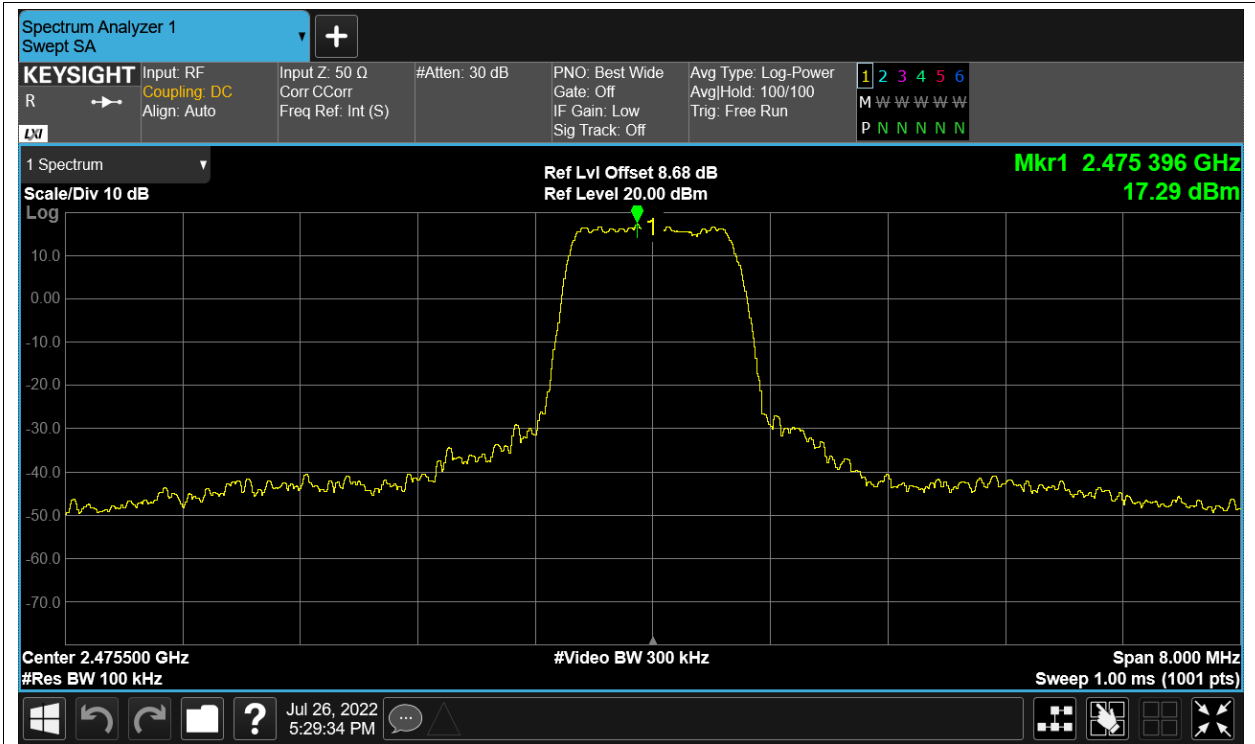

PSD NVNT 2.4G-20M-QPSK 2462.5MHz Ant2

Band Edge

Condition	Mode	Frequency (MHz)	Antenna	Max Value (dBc)	Limit (dBc)	Verdict
NVNT	2.4G-1.4M-16QAM	2403.5	Ant1	-55.94	-30	Pass
NVNT	2.4G-1.4M-16QAM	2403.5	Ant2	-55.24	-30	Pass
NVNT	2.4G-1.4M-16QAM	2475.5	Ant1	-62.91	-30	Pass
NVNT	2.4G-1.4M-16QAM	2475.5	Ant2	-64.02	-30	Pass
NVNT	2.4G-1.4M-QPSK	2403.5	Ant1	-55.05	-30	Pass
NVNT	2.4G-1.4M-QPSK	2403.5	Ant2	-54.16	-30	Pass
NVNT	2.4G-1.4M-QPSK	2475.5	Ant1	-54.12	-30	Pass
NVNT	2.4G-1.4M-QPSK	2475.5	Ant2	-53.32	-30	Pass
NVNT	2.4G-10M-16QAM	2407.5	Ant1	-46.65	-30	Pass
NVNT	2.4G-10M-16QAM	2407.5	Ant2	-46.93	-30	Pass
NVNT	2.4G-10M-16QAM	2471.5	Ant1	-46.69	-30	Pass
NVNT	2.4G-10M-16QAM	2471.5	Ant2	-46.67	-30	Pass
NVNT	2.4G-10M-QPSK	2407.5	Ant1	-46.93	-30	Pass
NVNT	2.4G-10M-QPSK	2407.5	Ant2	-46.51	-30	Pass
NVNT	2.4G-10M-QPSK	2471.5	Ant1	-46.4	-30	Pass
NVNT	2.4G-10M-QPSK	2471.5	Ant2	-45.76	-30	Pass
NVNT	2.4G-20M-16QAM	2412.5	Ant1	-44.51	-30	Pass
NVNT	2.4G-20M-16QAM	2412.5	Ant2	-44.02	-30	Pass
NVNT	2.4G-20M-16QAM	2462.5	Ant1	-43.28	-30	Pass
NVNT	2.4G-20M-16QAM	2462.5	Ant2	-42.29	-30	Pass
NVNT	2.4G-20M-QPSK	2412.5	Ant1	-42.76	-30	Pass
NVNT	2.4G-20M-QPSK	2412.5	Ant2	-43.51	-30	Pass
NVNT	2.4G-20M-QPSK	2462.5	Ant1	-42.84	-30	Pass
NVNT	2.4G-20M-QPSK	2462.5	Ant2	-42.93	-30	Pass

Band Edge NVNT 2.4G-1.4M-16QAM 2403.5MHz Ant2 Ref

Band Edge NVNT 2.4G-1.4M-16QAM 2403.5MHz Ant2 Emission

Band Edge NVNT 2.4G-1.4M-16QAM 2475.5MHz Ant1 Ref

Band Edge NVNT 2.4G-1.4M-16QAM 2475.5MHz Ant1 Emission

Band Edge NVNT 2.4G-1.4M-16QAM 2475.5MHz Ant2 Ref

Band Edge NVNT 2.4G-1.4M-16QAM 2475.5MHz Ant2 Emission

Band Edge NVNT 2.4G-1.4M-QPSK 2403.5MHz Ant1 Ref

Band Edge NVNT 2.4G-1.4M-QPSK 2403.5MHz Ant1 Emission

Band Edge NVNT 2.4G-1.4M-QPSK 2403.5MHz Ant2 Ref

Band Edge NVNT 2.4G-1.4M-QPSK 2403.5MHz Ant2 Emission

Band Edge NVNT 2.4G-1.4M-QPSK 2475.5MHz Ant1 Ref

Band Edge NVNT 2.4G-1.4M-QPSK 2475.5MHz Ant1 Emission