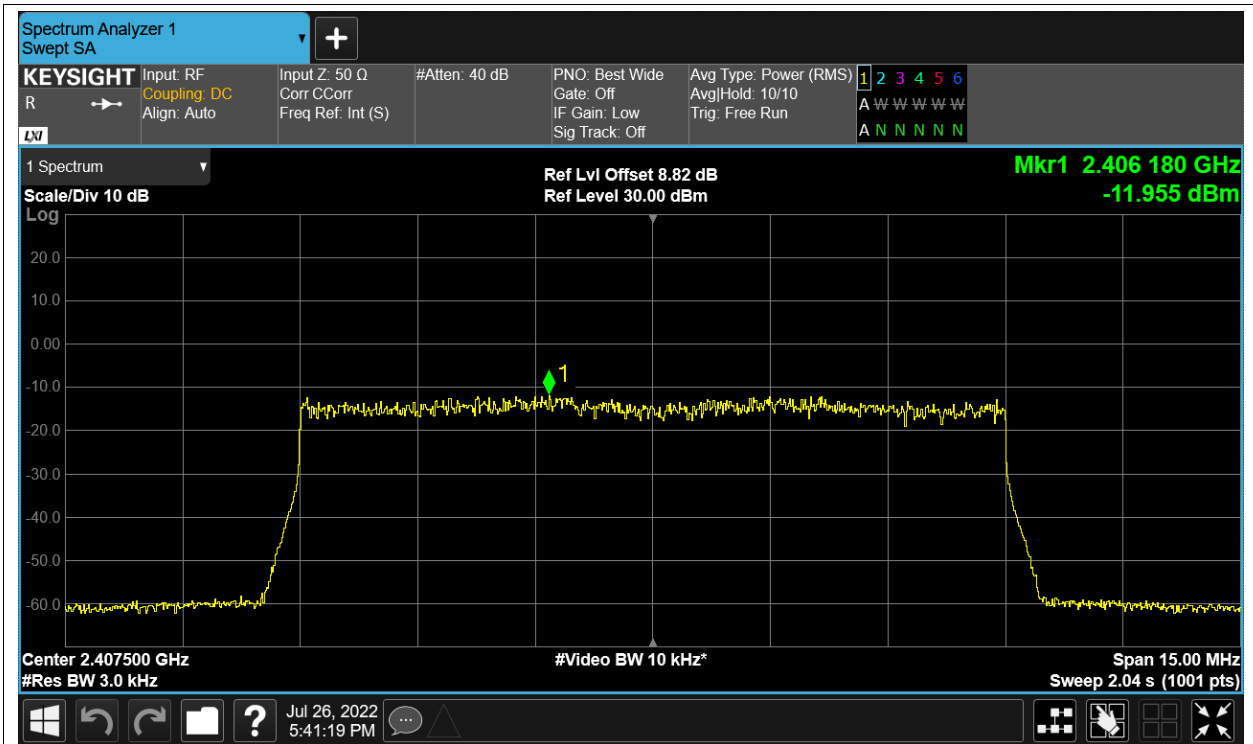

PSD NVNT 2.4G-10M-QPSK 2407.5MHz Ant1