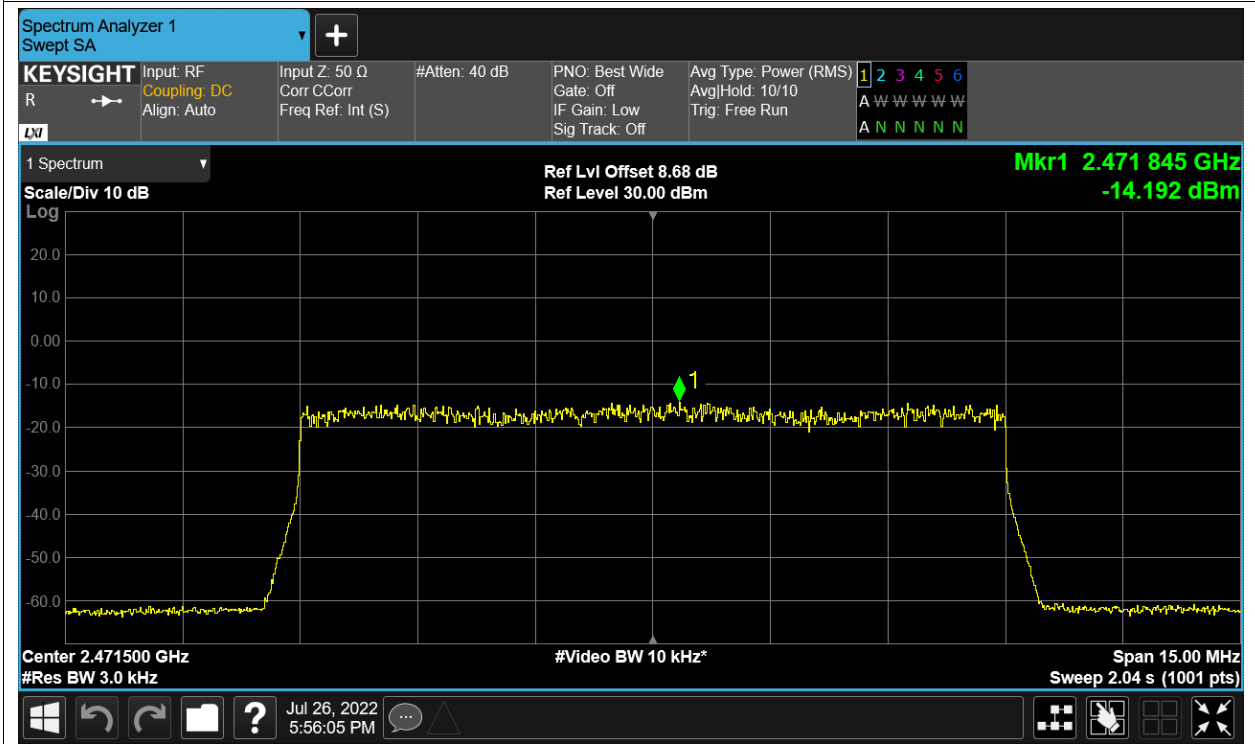

PSD NVNT 2.4G-10M-16QAM 2471.5MHz Ant2