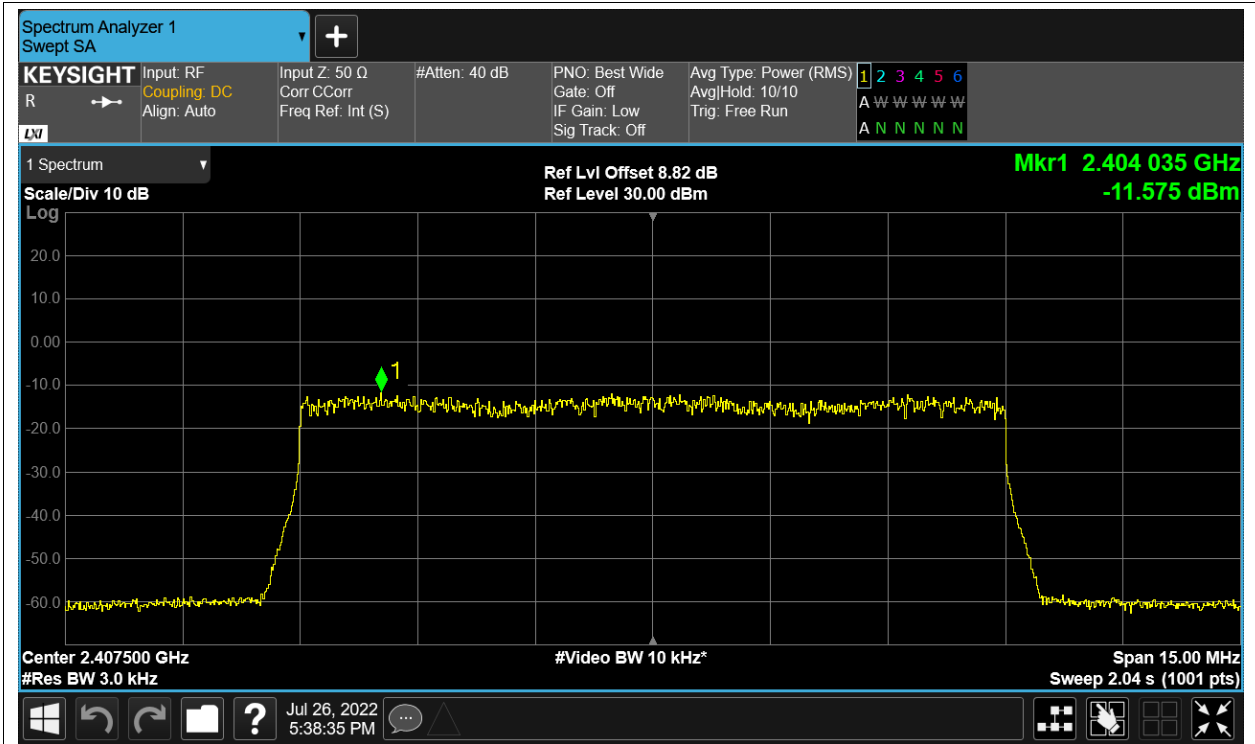

PSD NVNT 2.4G-10M-16QAM 2407.5MHz Ant1