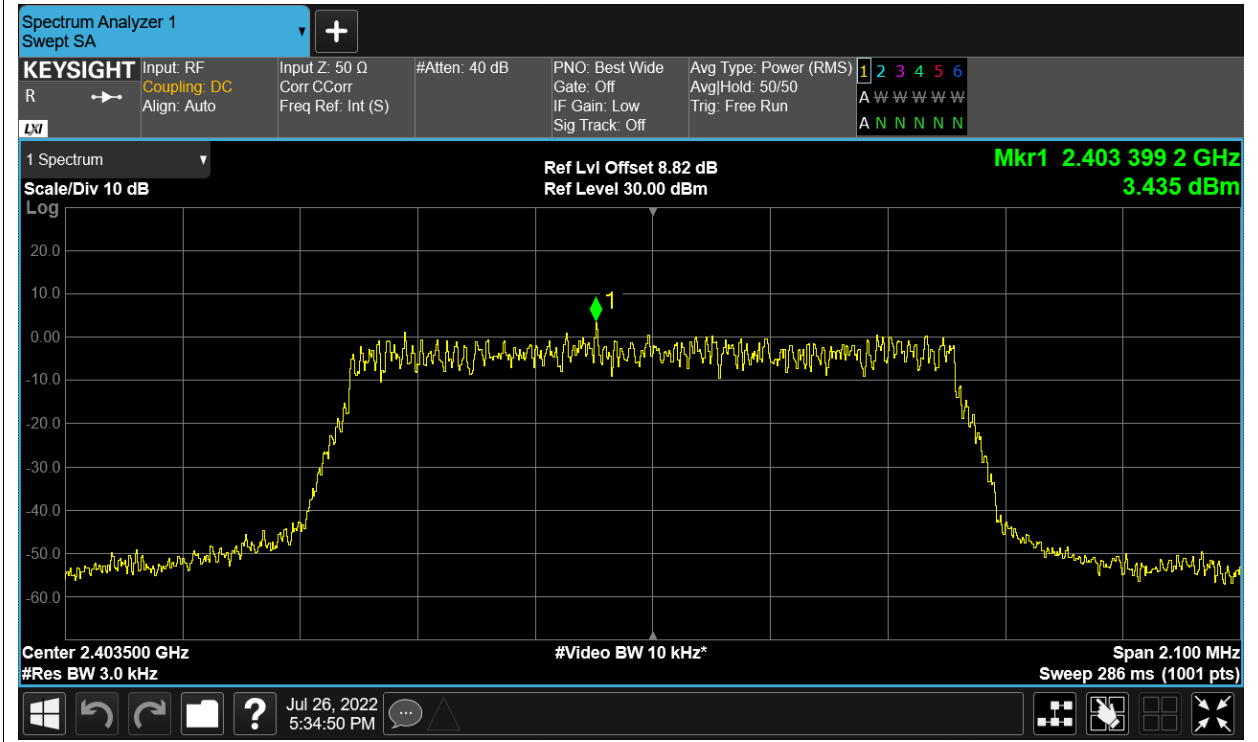

Test Graphs

PSD NVNT 2.4G-1.4M-16QAM 2403.5MHz Ant1