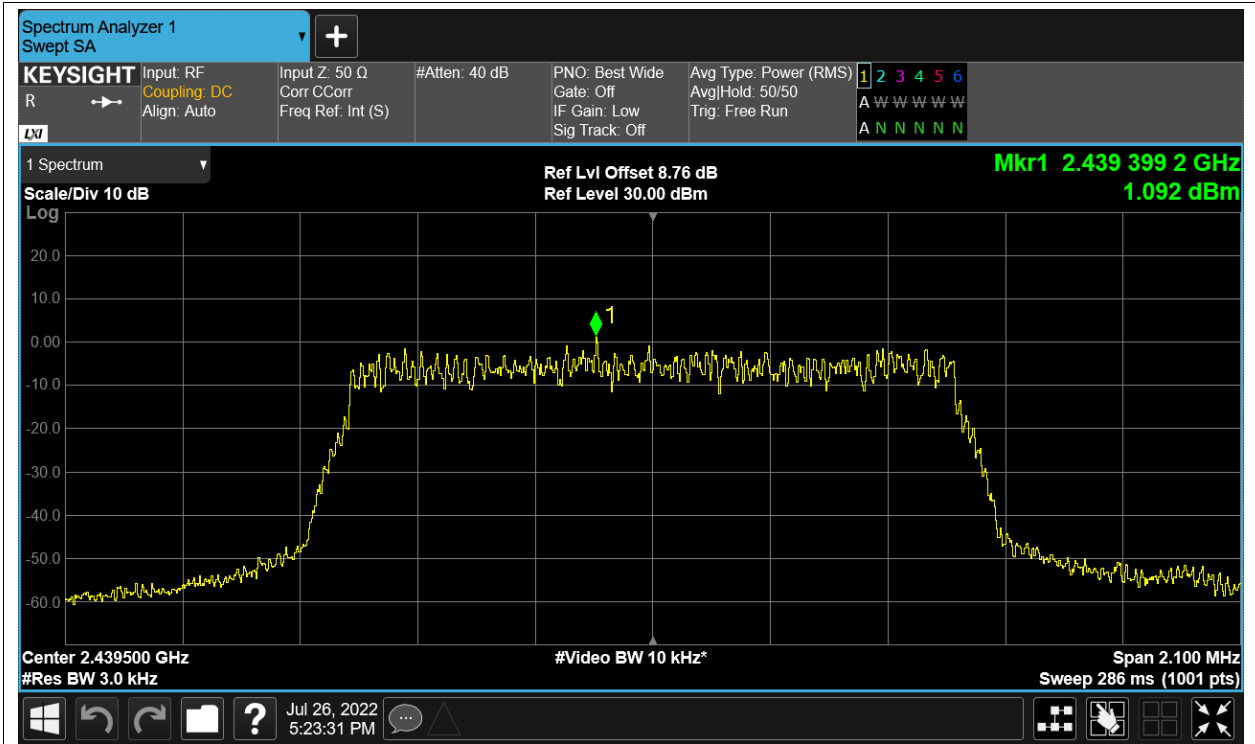

PSD NVNT 2.4G-1.4M-16QAM 2475.5MHz Ant2

PSD NVNT 2.4G-1.4M-QPSK 2403.5MHz Ant1

PSD NVNT 2.4G-1.4M-QPSK 2403.5MHz Ant2

PSD NVNT 2.4G-1.4M-QPSK 2439.5MHz Ant1

PSD NVNT 2.4G-1.4M-QPSK 2439.5MHz Ant2

PSD NVNT 2.4G-1.4M-QPSK 2475.5MHz Ant1