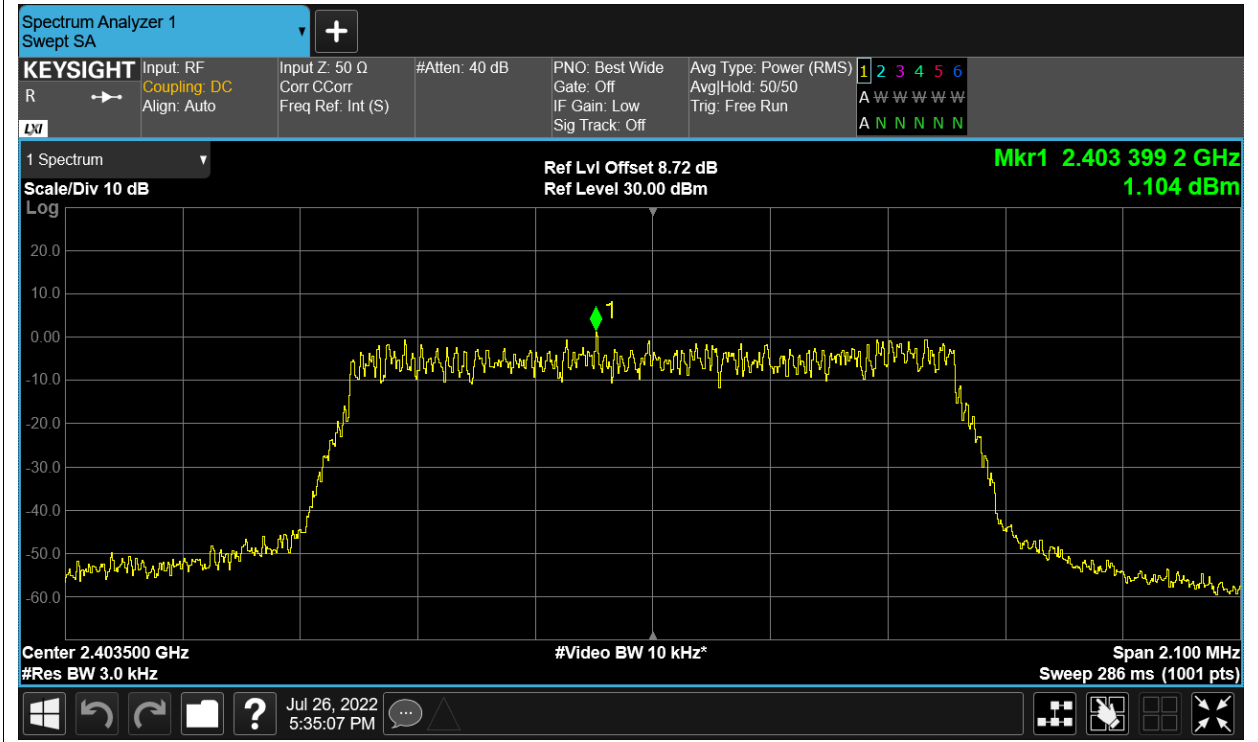

PSD NVNT 2.4G-1.4M-16QAM 2403.5MHz Ant2