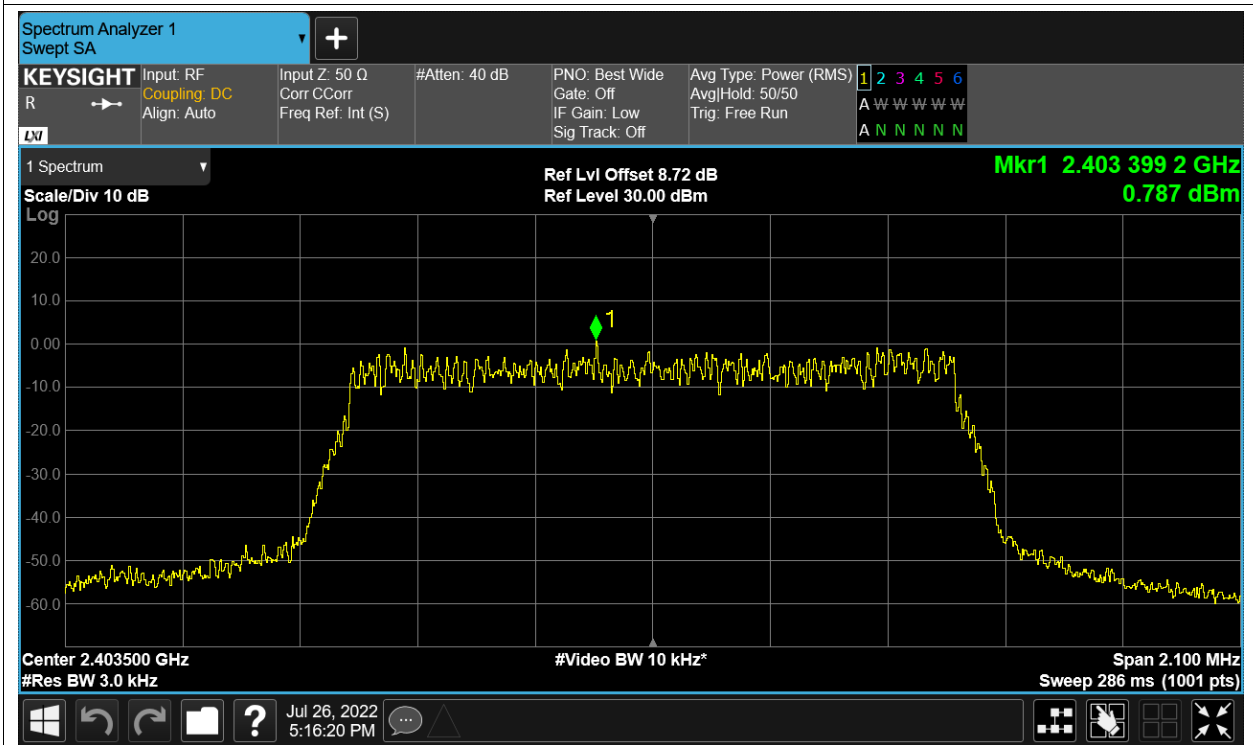

PSD NVNT 2.4G-1.4M-QPSK 2403.5MHz Ant2