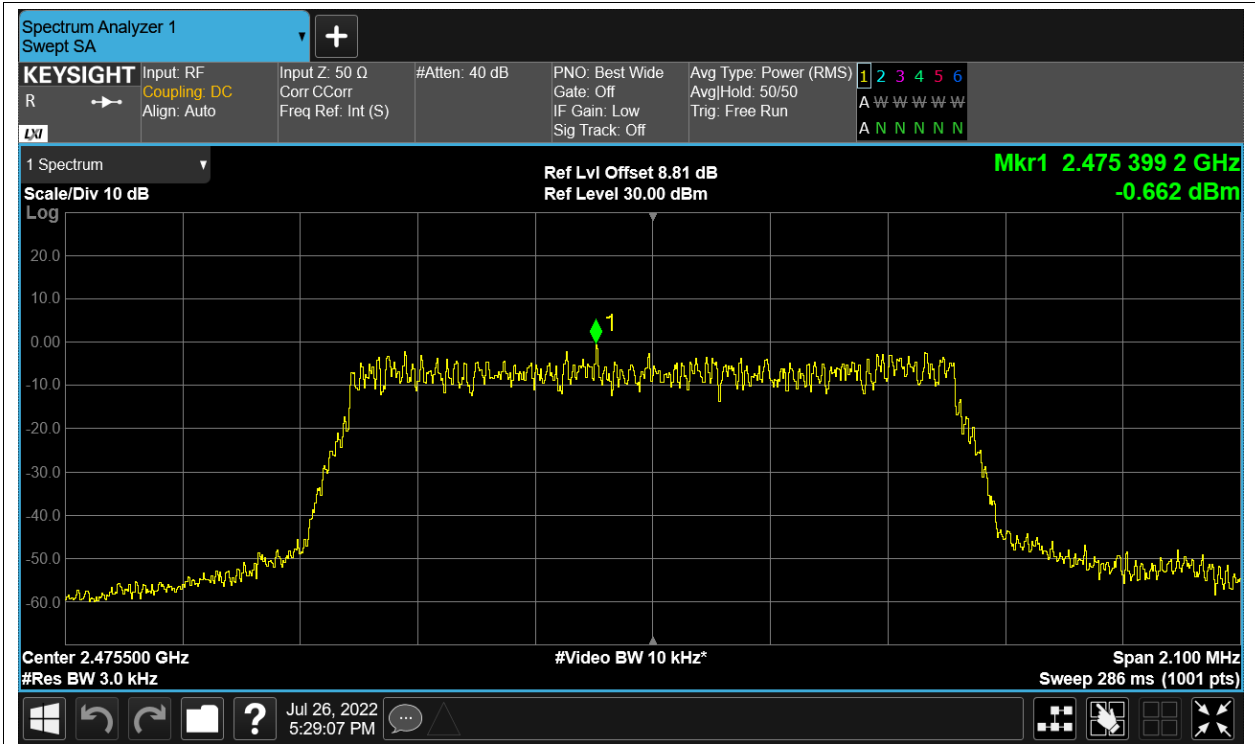

Test Graphs

PSD NVNT 2.4G-1.4M-16QAM 2403.5MHz Ant1

PSD NVNT 2.4G-1.4M-16QAM 2403.5MHz Ant2

PSD NVNT 2.4G-1.4M-16QAM 2439.5MHz Ant1

PSD NVNT 2.4G-1.4M-16QAM 2439.5MHz Ant2

PSD NVNT 2.4G-1.4M-16QAM 2475.5MHz Ant1