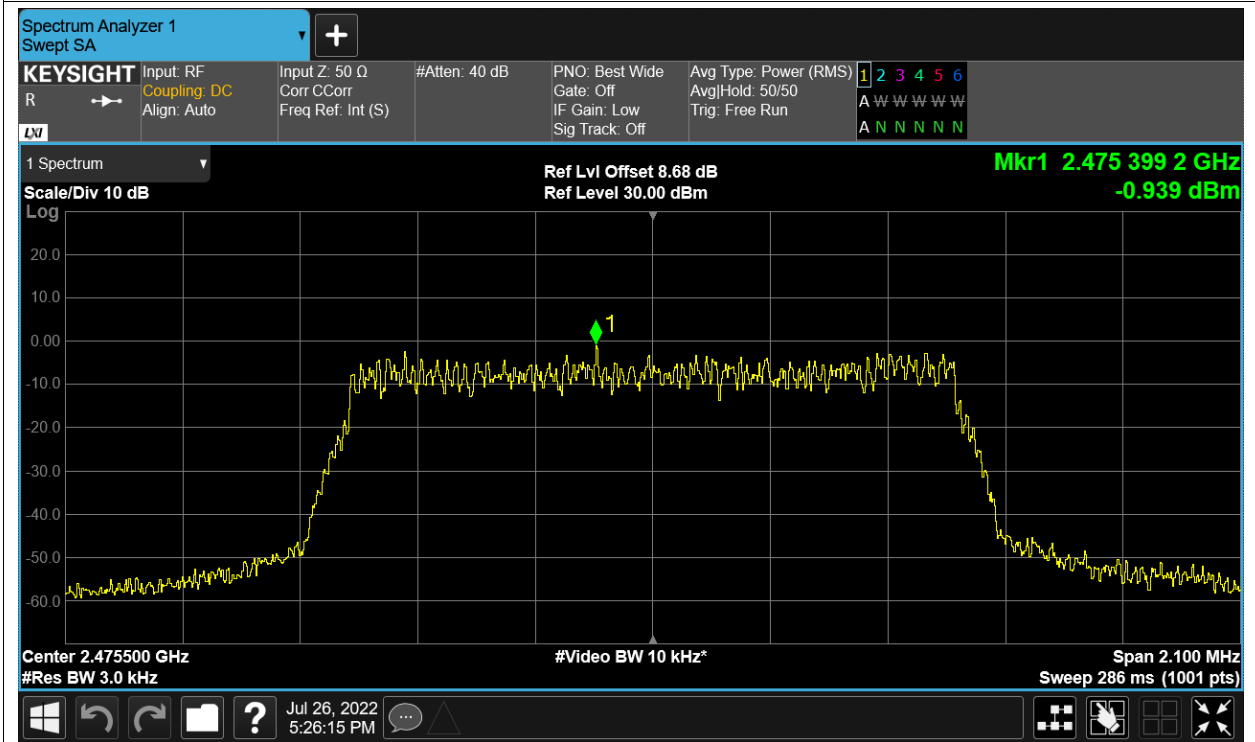

PSD NVNT 2.4G-1.4M-QPSK 2475.5MHz Ant2