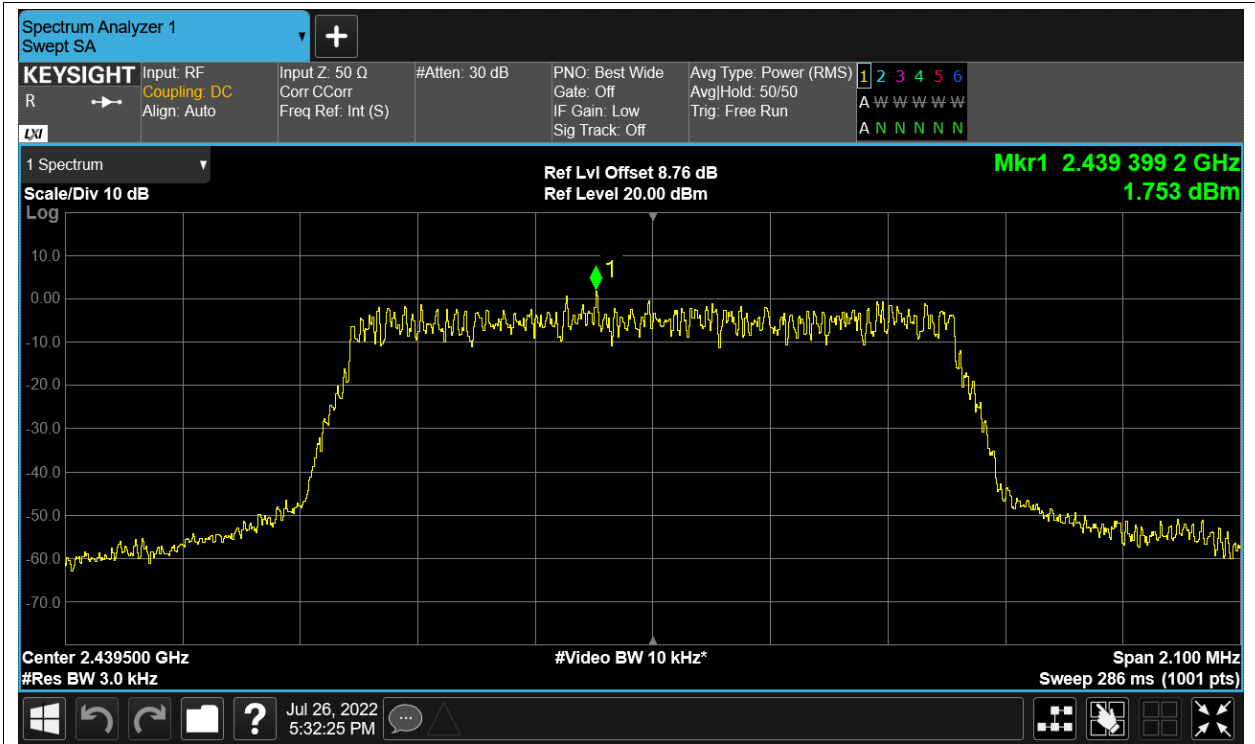

Test Graphs

PSD NVNT 2.4G-1.4M-16QAM 2403.5MHz Ant1

PSD NVNT 2.4G-1.4M-16QAM 2403.5MHz Ant2

PSD NVNT 2.4G-1.4M-16QAM 2439.5MHz Ant1

PSD NVNT 2.4G-1.4M-16QAM 2439.5MHz Ant2

PSD NVNT 2.4G-1.4M-16QAM 2475.5MHz Ant1