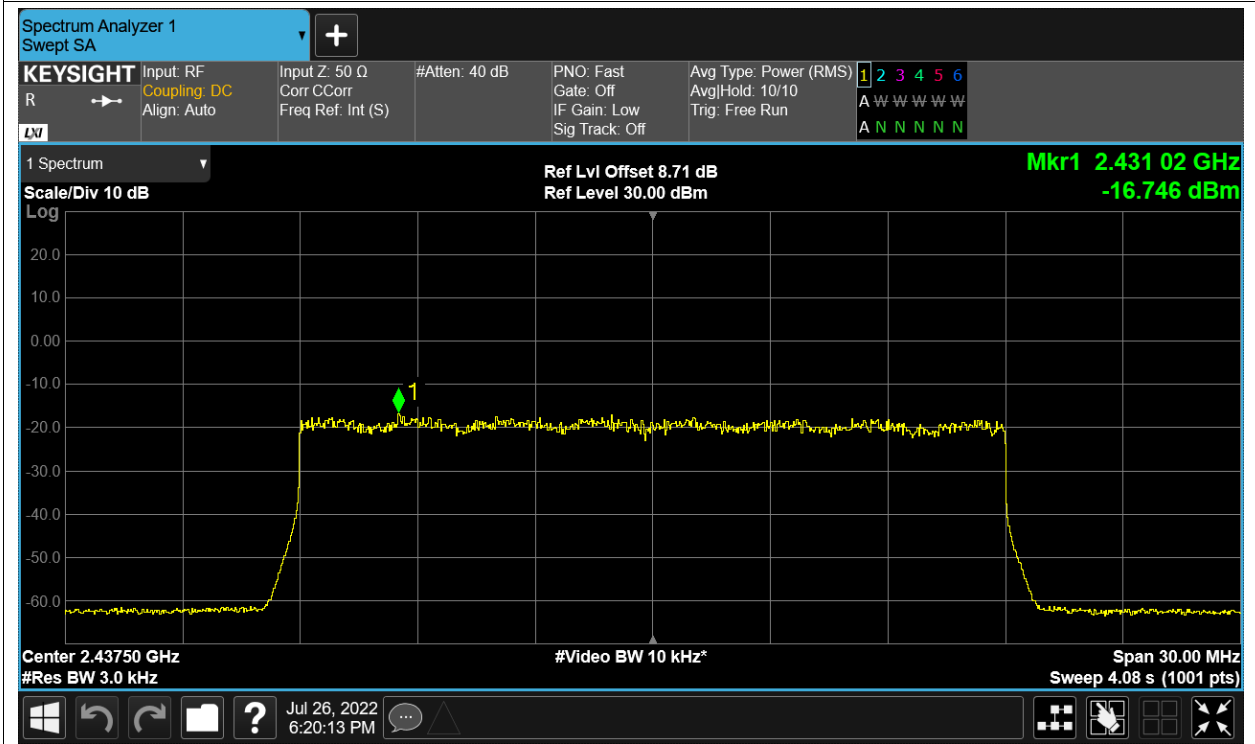

PSD NVNT 2.4G-20M-16QAM 2462.5MHz Ant2

PSD NVNT 2.4G-20M-QPSK 2412.5MHz Ant1

PSD NVNT 2.4G-20M-QPSK 2412.5MHz Ant2

PSD NVNT 2.4G-20M-QPSK 2437.5MHz Ant1

PSD NVNT 2.4G-20M-QPSK 2437.5MHz Ant2

PSD NVNT 2.4G-20M-QPSK 2462.5MHz Ant1

PSD NVNT 2.4G-20M-QPSK 2462.5MHz Ant2

Band Edge

Condition	Mode	Frequency (MHz)	Antenna	Max Value (dBc)	Limit (dBc)	Verdict
NVNT	2.4G-1.4M-16QAM	2403.5	Ant1	-55.94	-30	Pass
NVNT	2.4G-1.4M-16QAM	2403.5	Ant2	-55.24	-30	Pass
NVNT	2.4G-1.4M-16QAM	2475.5	Ant1	-62.91	-30	Pass
NVNT	2.4G-1.4M-16QAM	2475.5	Ant2	-64.02	-30	Pass
NVNT	2.4G-1.4M-QPSK	2403.5	Ant1	-55.05	-30	Pass
NVNT	2.4G-1.4M-QPSK	2403.5	Ant2	-54.16	-30	Pass
NVNT	2.4G-1.4M-QPSK	2475.5	Ant1	-54.12	-30	Pass
NVNT	2.4G-1.4M-QPSK	2475.5	Ant2	-53.32	-30	Pass
NVNT	2.4G-10M-16QAM	2407.5	Ant1	-46.65	-30	Pass
NVNT	2.4G-10M-16QAM	2407.5	Ant2	-46.93	-30	Pass
NVNT	2.4G-10M-16QAM	2471.5	Ant1	-46.69	-30	Pass
NVNT	2.4G-10M-16QAM	2471.5	Ant2	-46.67	-30	Pass
NVNT	2.4G-10M-QPSK	2407.5	Ant1	-46.93	-30	Pass
NVNT	2.4G-10M-QPSK	2407.5	Ant2	-46.51	-30	Pass
NVNT	2.4G-10M-QPSK	2471.5	Ant1	-46.4	-30	Pass
NVNT	2.4G-10M-QPSK	2471.5	Ant2	-45.76	-30	Pass
NVNT	2.4G-20M-16QAM	2412.5	Ant1	-44.51	-30	Pass
NVNT	2.4G-20M-16QAM	2412.5	Ant2	-44.02	-30	Pass
NVNT	2.4G-20M-16QAM	2462.5	Ant1	-43.28	-30	Pass
NVNT	2.4G-20M-16QAM	2462.5	Ant2	-42.29	-30	Pass
NVNT	2.4G-20M-QPSK	2412.5	Ant1	-42.76	-30	Pass
NVNT	2.4G-20M-QPSK	2412.5	Ant2	-43.51	-30	Pass
NVNT	2.4G-20M-QPSK	2462.5	Ant1	-42.84	-30	Pass
NVNT	2.4G-20M-QPSK	2462.5	Ant2	-42.93	-30	Pass