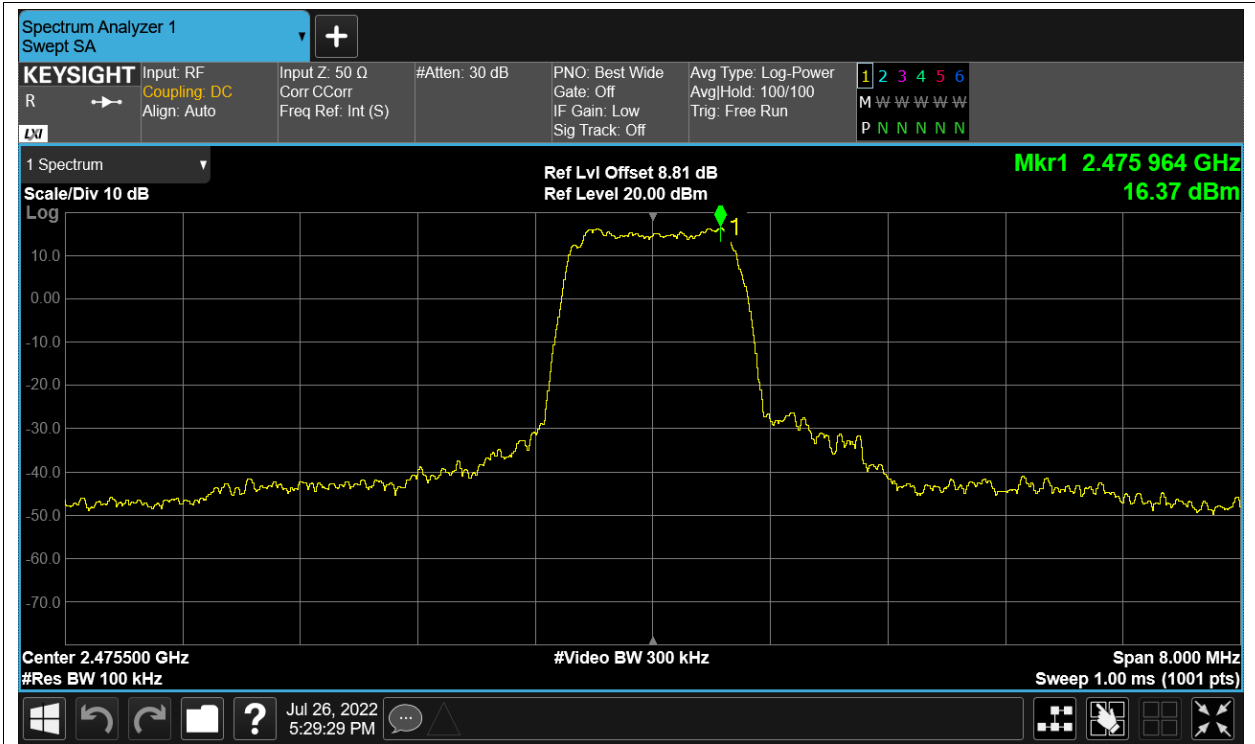

PSD NVNT 2.4G-20M-16QAM 2462.5MHz Ant2

PSD NVNT 2.4G-20M-QPSK 2412.5MHz Ant1

PSD NVNT 2.4G-20M-QPSK 2412.5MHz Ant2

PSD NVNT 2.4G-20M-QPSK 2437.5MHz Ant1

PSD NVNT 2.4G-20M-QPSK 2437.5MHz Ant2

PSD NVNT 2.4G-20M-QPSK 2462.5MHz Ant1

PSD NVNT 2.4G-20M-QPSK 2462.5MHz Ant2

Band Edge

Condition	Mode	Frequency (MHz)	Antenna	Max Value (dBc)	Limit (dBc)	Verdict
NVNT	2.4G-1.4M-16QAM	2403.5	Ant1	-55.94	-30	Pass
NVNT	2.4G-1.4M-16QAM	2403.5	Ant2	-55.24	-30	Pass
NVNT	2.4G-1.4M-16QAM	2475.5	Ant1	-62.91	-30	Pass
NVNT	2.4G-1.4M-16QAM	2475.5	Ant2	-64.02	-30	Pass
NVNT	2.4G-1.4M-QPSK	2403.5	Ant1	-55.05	-30	Pass
NVNT	2.4G-1.4M-QPSK	2403.5	Ant2	-54.16	-30	Pass
NVNT	2.4G-1.4M-QPSK	2475.5	Ant1	-54.12	-30	Pass
NVNT	2.4G-1.4M-QPSK	2475.5	Ant2	-53.32	-30	Pass
NVNT	2.4G-10M-16QAM	2407.5	Ant1	-46.65	-30	Pass
NVNT	2.4G-10M-16QAM	2407.5	Ant2	-46.93	-30	Pass
NVNT	2.4G-10M-16QAM	2471.5	Ant1	-46.69	-30	Pass
NVNT	2.4G-10M-16QAM	2471.5	Ant2	-46.67	-30	Pass
NVNT	2.4G-10M-QPSK	2407.5	Ant1	-46.93	-30	Pass
NVNT	2.4G-10M-QPSK	2407.5	Ant2	-46.51	-30	Pass
NVNT	2.4G-10M-QPSK	2471.5	Ant1	-46.4	-30	Pass
NVNT	2.4G-10M-QPSK	2471.5	Ant2	-45.76	-30	Pass
NVNT	2.4G-20M-16QAM	2412.5	Ant1	-44.51	-30	Pass
NVNT	2.4G-20M-16QAM	2412.5	Ant2	-44.02	-30	Pass
NVNT	2.4G-20M-16QAM	2462.5	Ant1	-43.28	-30	Pass
NVNT	2.4G-20M-16QAM	2462.5	Ant2	-42.29	-30	Pass
NVNT	2.4G-20M-QPSK	2412.5	Ant1	-42.76	-30	Pass
NVNT	2.4G-20M-QPSK	2412.5	Ant2	-43.51	-30	Pass
NVNT	2.4G-20M-QPSK	2462.5	Ant1	-42.84	-30	Pass
NVNT	2.4G-20M-QPSK	2462.5	Ant2	-42.93	-30	Pass

Band Edge NVNT 2.4G-1.4M-16QAM 2403.5MHz Ant2 Ref

Band Edge NVNT 2.4G-1.4M-16QAM 2403.5MHz Ant2 Emission

Band Edge NVNT 2.4G-1.4M-16QAM 2475.5MHz Ant1 Ref

Band Edge NVNT 2.4G-1.4M-16QAM 2475.5MHz Ant1 Emission

Band Edge NVNT 2.4G-1.4M-16QAM 2475.5MHz Ant2 Ref

Band Edge NVNT 2.4G-1.4M-16QAM 2475.5MHz Ant2 Emission

Band Edge NVNT 2.4G-1.4M-QPSK 2403.5MHz Ant1 Ref

Band Edge NVNT 2.4G-1.4M-QPSK 2403.5MHz Ant1 Emission