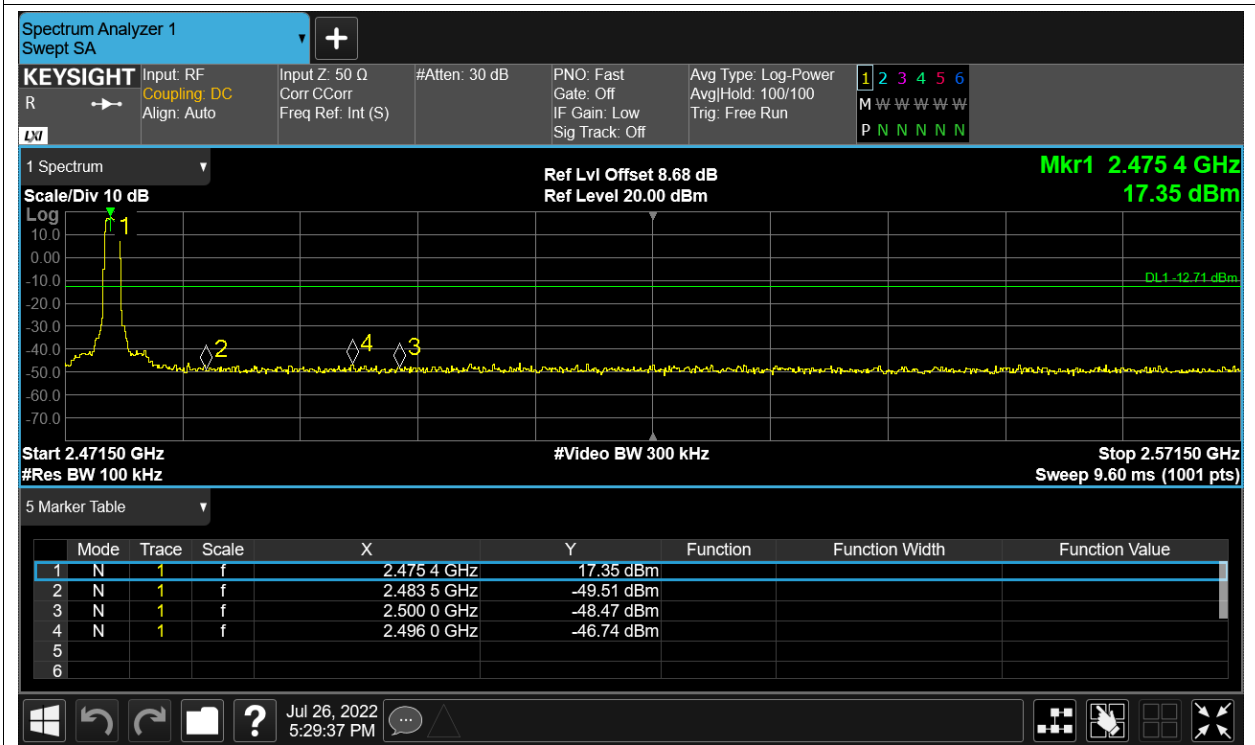

Band Edge NVNT 2.4G-1.4M-16QAM 2403.5MHz Ant2 Ref

Band Edge NVNT 2.4G-1.4M-16QAM 2403.5MHz Ant2 Emission

Band Edge NVNT 2.4G-1.4M-16QAM 2475.5MHz Ant1 Ref

Band Edge NVNT 2.4G-1.4M-16QAM 2475.5MHz Ant1 Emission

Band Edge NVNT 2.4G-1.4M-16QAM 2475.5MHz Ant2 Ref

Band Edge NVNT 2.4G-1.4M-16QAM 2475.5MHz Ant2 Emission

Band Edge NVNT 2.4G-1.4M-QPSK 2403.5MHz Ant1 Ref

Band Edge NVNT 2.4G-1.4M-QPSK 2403.5MHz Ant1 Emission