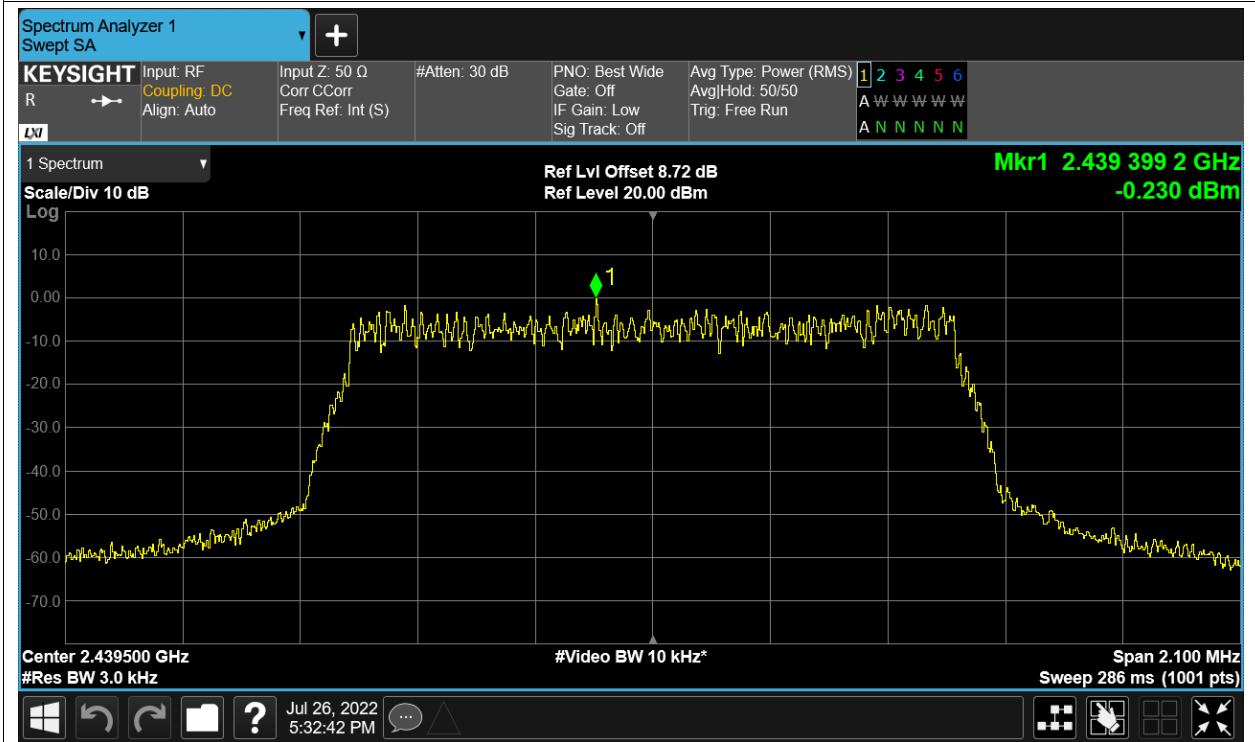

Test Graphs

PSD NVNT 2.4G-1.4M-16QAM 2403.5MHz Ant1

PSD NVNT 2.4G-1.4M-16QAM 2403.5MHz Ant2

PSD NVNT 2.4G-1.4M-16QAM 2439.5MHz Ant1

PSD NVNT 2.4G-1.4M-16QAM 2439.5MHz Ant2

PSD NVNT 2.4G-1.4M-16QAM 2475.5MHz Ant1