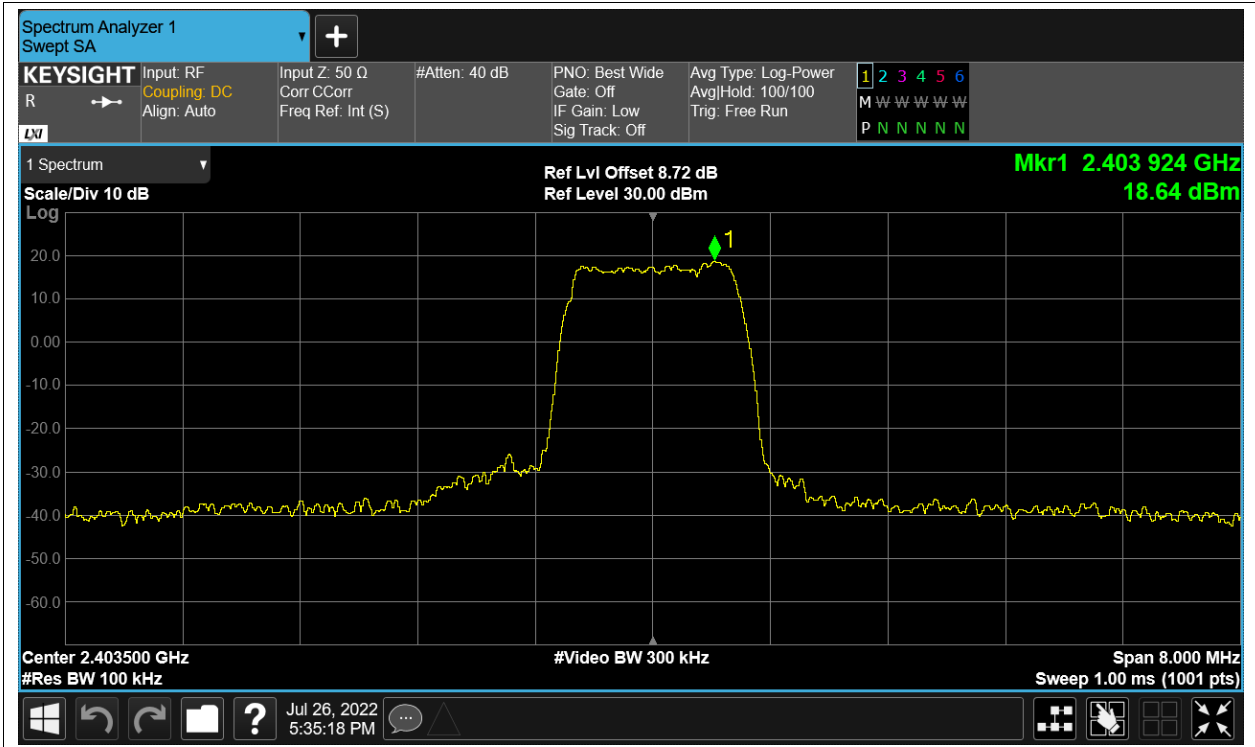

PSD NVNT 2.4G-20M-QPSK 2462.5MHz Ant2

Band Edge

Condition	Mode	Frequency (MHz)	Antenna	Max Value (dBc)	Limit (dBc)	Verdict
NVNT	2.4G-1.4M-16QAM	2403.5	Ant1	-55.94	-30	Pass
NVNT	2.4G-1.4M-16QAM	2403.5	Ant2	-55.24	-30	Pass
NVNT	2.4G-1.4M-16QAM	2475.5	Ant1	-62.91	-30	Pass
NVNT	2.4G-1.4M-16QAM	2475.5	Ant2	-64.02	-30	Pass
NVNT	2.4G-1.4M-QPSK	2403.5	Ant1	-55.05	-30	Pass
NVNT	2.4G-1.4M-QPSK	2403.5	Ant2	-54.16	-30	Pass
NVNT	2.4G-1.4M-QPSK	2475.5	Ant1	-54.12	-30	Pass
NVNT	2.4G-1.4M-QPSK	2475.5	Ant2	-53.32	-30	Pass
NVNT	2.4G-10M-16QAM	2407.5	Ant1	-46.65	-30	Pass
NVNT	2.4G-10M-16QAM	2407.5	Ant2	-46.93	-30	Pass
NVNT	2.4G-10M-16QAM	2471.5	Ant1	-46.69	-30	Pass
NVNT	2.4G-10M-16QAM	2471.5	Ant2	-46.67	-30	Pass
NVNT	2.4G-10M-QPSK	2407.5	Ant1	-46.93	-30	Pass
NVNT	2.4G-10M-QPSK	2407.5	Ant2	-46.51	-30	Pass
NVNT	2.4G-10M-QPSK	2471.5	Ant1	-46.4	-30	Pass
NVNT	2.4G-10M-QPSK	2471.5	Ant2	-45.76	-30	Pass
NVNT	2.4G-20M-16QAM	2412.5	Ant1	-44.51	-30	Pass
NVNT	2.4G-20M-16QAM	2412.5	Ant2	-44.02	-30	Pass
NVNT	2.4G-20M-16QAM	2462.5	Ant1	-43.28	-30	Pass
NVNT	2.4G-20M-16QAM	2462.5	Ant2	-42.29	-30	Pass
NVNT	2.4G-20M-QPSK	2412.5	Ant1	-42.76	-30	Pass
NVNT	2.4G-20M-QPSK	2412.5	Ant2	-43.51	-30	Pass
NVNT	2.4G-20M-QPSK	2462.5	Ant1	-42.84	-30	Pass
NVNT	2.4G-20M-QPSK	2462.5	Ant2	-42.93	-30	Pass

Band Edge NVNT 2.4G-1.4M-16QAM 2403.5MHz Ant2 Ref

Band Edge NVNT 2.4G-1.4M-16QAM 2403.5MHz Ant2 Emission

Band Edge NVNT 2.4G-1.4M-16QAM 2475.5MHz Ant1 Ref

Band Edge NVNT 2.4G-1.4M-16QAM 2475.5MHz Ant1 Emission