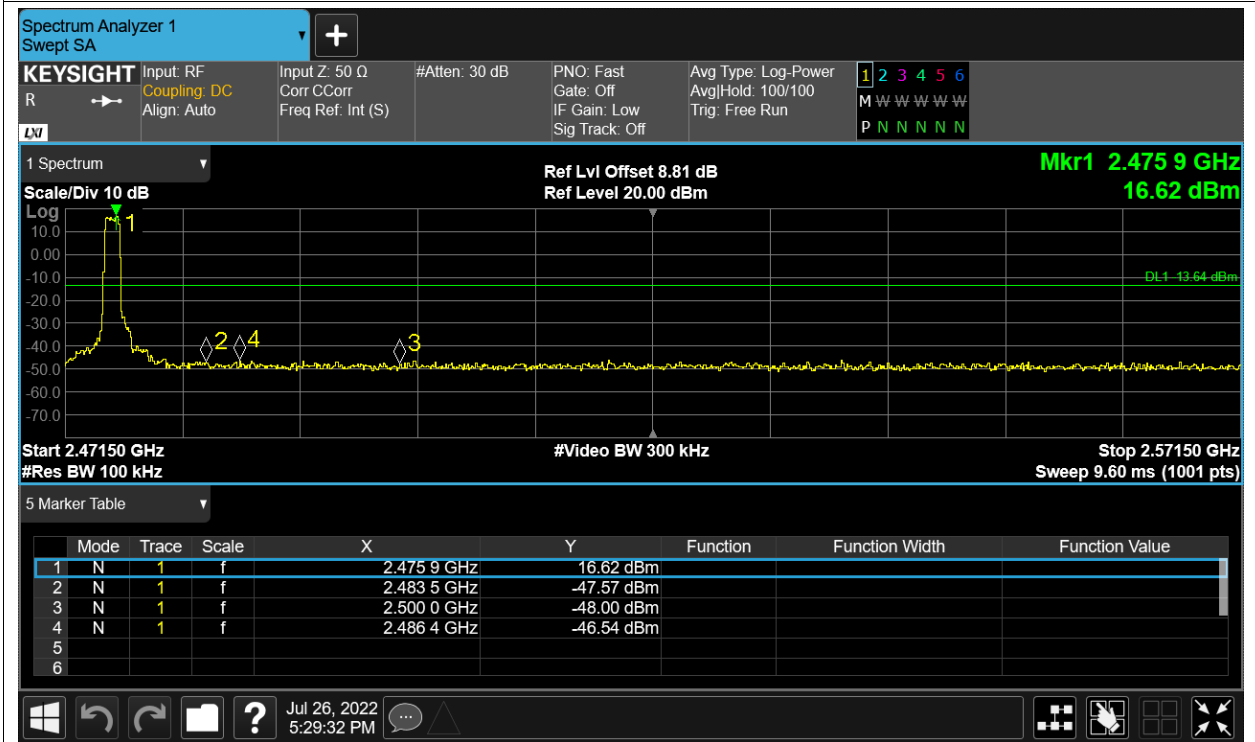

Band Edge NVNT 2.4G-1.4M-16QAM 2403.5MHz Ant2 Ref

Band Edge NVNT 2.4G-1.4M-16QAM 2403.5MHz Ant2 Emission

Band Edge NVNT 2.4G-1.4M-16QAM 2475.5MHz Ant1 Ref

Band Edge NVNT 2.4G-1.4M-16QAM 2475.5MHz Ant1 Emission

Band Edge NVNT 2.4G-1.4M-16QAM 2475.5MHz Ant2 Ref

Band Edge NVNT 2.4G-1.4M-16QAM 2475.5MHz Ant2 Emission

Band Edge NVNT 2.4G-1.4M-QPSK 2403.5MHz Ant1 Ref

Band Edge NVNT 2.4G-1.4M-QPSK 2403.5MHz Ant1 Emission