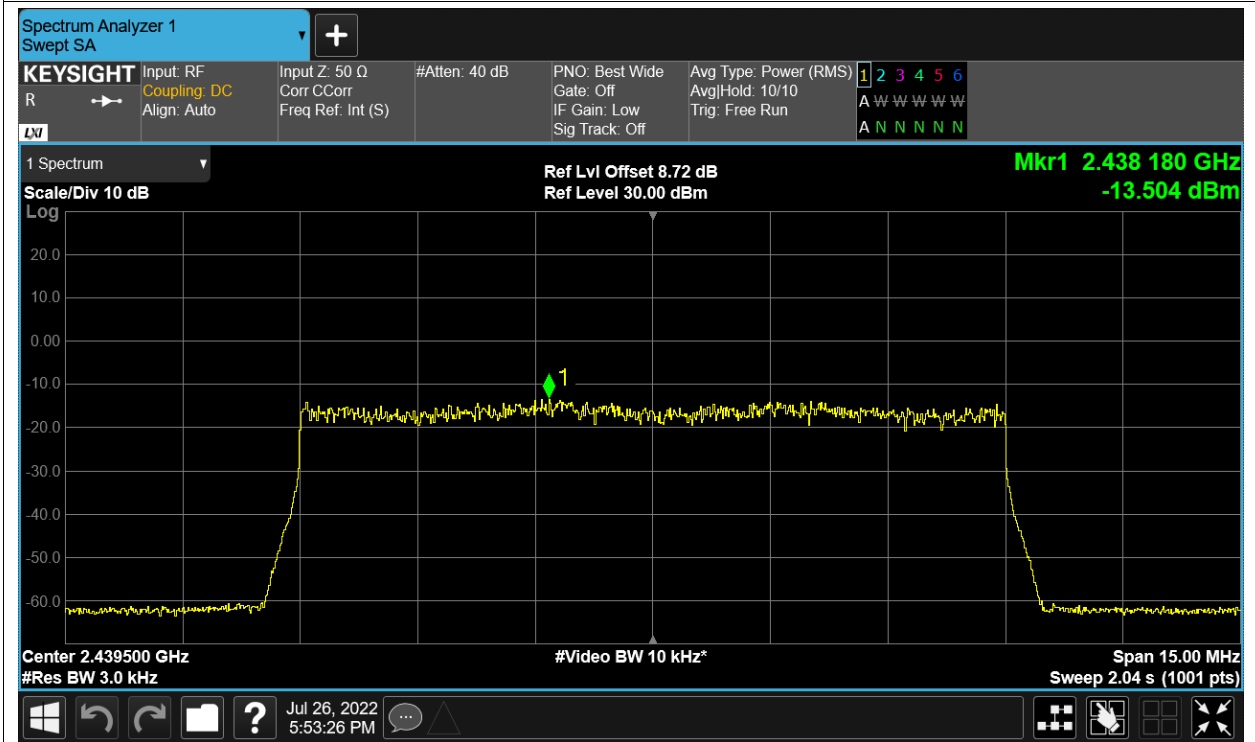

PSD NVNT 2.4G-1.4M-QPSK 2475.5MHz Ant2

PSD NVNT 2.4G-10M-16QAM 2407.5MHz Ant1

PSD NVNT 2.4G-10M-16QAM 2407.5MHz Ant2

PSD NVNT 2.4G-10M-16QAM 2439.5MHz Ant1

PSD NVNT 2.4G-10M-16QAM 2439.5MHz Ant2

PSD NVNT 2.4G-10M-16QAM 2471.5MHz Ant1