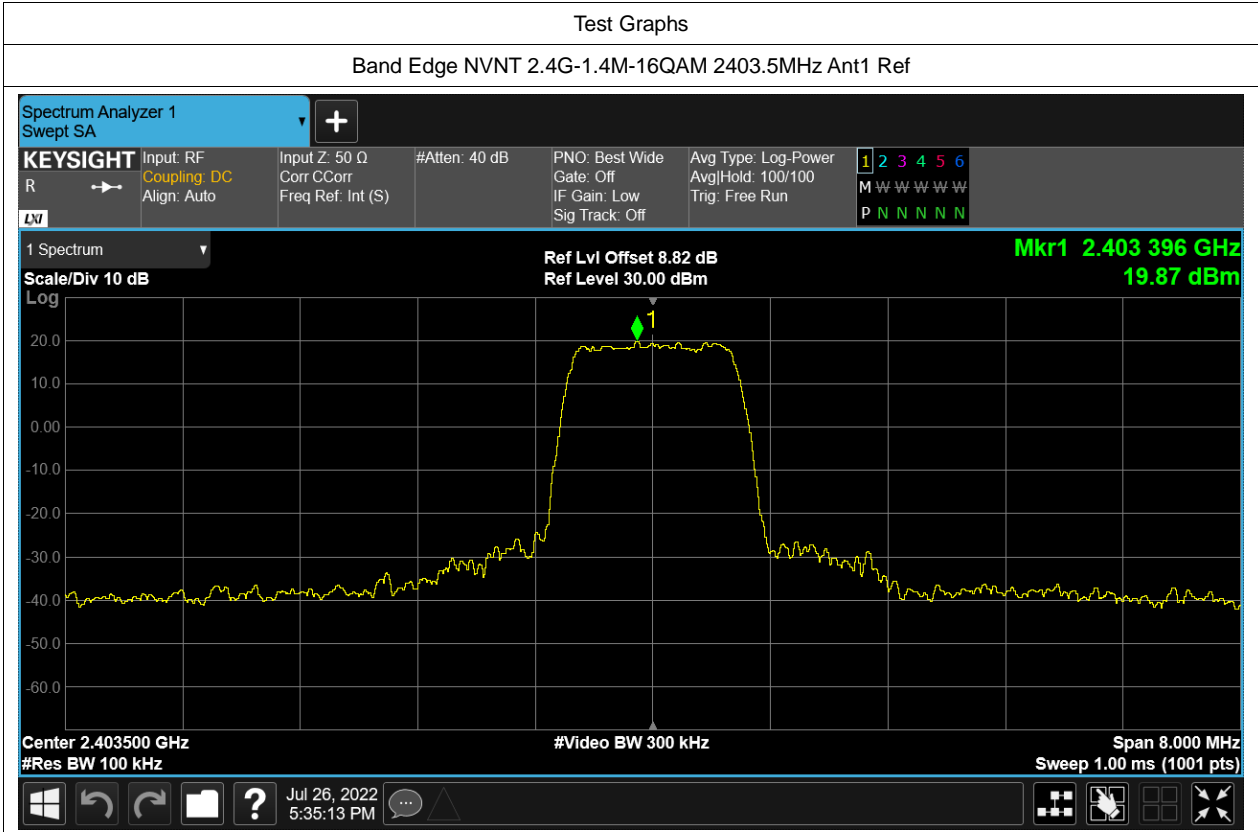

PSD NVNT 2.4G-20M-16QAM 2462.5MHz Ant2

PSD NVNT 2.4G-20M-QPSK 2412.5MHz Ant1

PSD NVNT 2.4G-20M-QPSK 2412.5MHz Ant2

PSD NVNT 2.4G-20M-QPSK 2437.5MHz Ant1

PSD NVNT 2.4G-20M-QPSK 2437.5MHz Ant2

PSD NVNT 2.4G-20M-QPSK 2462.5MHz Ant1

PSD NVNT 2.4G-20M-QPSK 2462.5MHz Ant2

Band Edge

Condition	Mode	Frequency (MHz)	Antenna	Max Value (dBc)	Limit (dBc)	Verdict
NVNT	2.4G-1.4M-16QAM	2403.5	Ant1	-55.94	-30	Pass
NVNT	2.4G-1.4M-16QAM	2403.5	Ant2	-55.24	-30	Pass
NVNT	2.4G-1.4M-16QAM	2475.5	Ant1	-62.91	-30	Pass
NVNT	2.4G-1.4M-16QAM	2475.5	Ant2	-64.02	-30	Pass
NVNT	2.4G-1.4M-QPSK	2403.5	Ant1	-55.05	-30	Pass
NVNT	2.4G-1.4M-QPSK	2403.5	Ant2	-54.16	-30	Pass
NVNT	2.4G-1.4M-QPSK	2475.5	Ant1	-54.12	-30	Pass
NVNT	2.4G-1.4M-QPSK	2475.5	Ant2	-53.32	-30	Pass
NVNT	2.4G-10M-16QAM	2407.5	Ant1	-46.65	-30	Pass
NVNT	2.4G-10M-16QAM	2407.5	Ant2	-46.93	-30	Pass
NVNT	2.4G-10M-16QAM	2471.5	Ant1	-46.69	-30	Pass
NVNT	2.4G-10M-16QAM	2471.5	Ant2	-46.67	-30	Pass
NVNT	2.4G-10M-QPSK	2407.5	Ant1	-46.93	-30	Pass
NVNT	2.4G-10M-QPSK	2407.5	Ant2	-46.51	-30	Pass
NVNT	2.4G-10M-QPSK	2471.5	Ant1	-46.4	-30	Pass
NVNT	2.4G-10M-QPSK	2471.5	Ant2	-45.76	-30	Pass
NVNT	2.4G-20M-16QAM	2412.5	Ant1	-44.51	-30	Pass
NVNT	2.4G-20M-16QAM	2412.5	Ant2	-44.02	-30	Pass
NVNT	2.4G-20M-16QAM	2462.5	Ant1	-43.28	-30	Pass
NVNT	2.4G-20M-16QAM	2462.5	Ant2	-42.29	-30	Pass
NVNT	2.4G-20M-QPSK	2412.5	Ant1	-42.76	-30	Pass
NVNT	2.4G-20M-QPSK	2412.5	Ant2	-43.51	-30	Pass
NVNT	2.4G-20M-QPSK	2462.5	Ant1	-42.84	-30	Pass
NVNT	2.4G-20M-QPSK	2462.5	Ant2	-42.93	-30	Pass