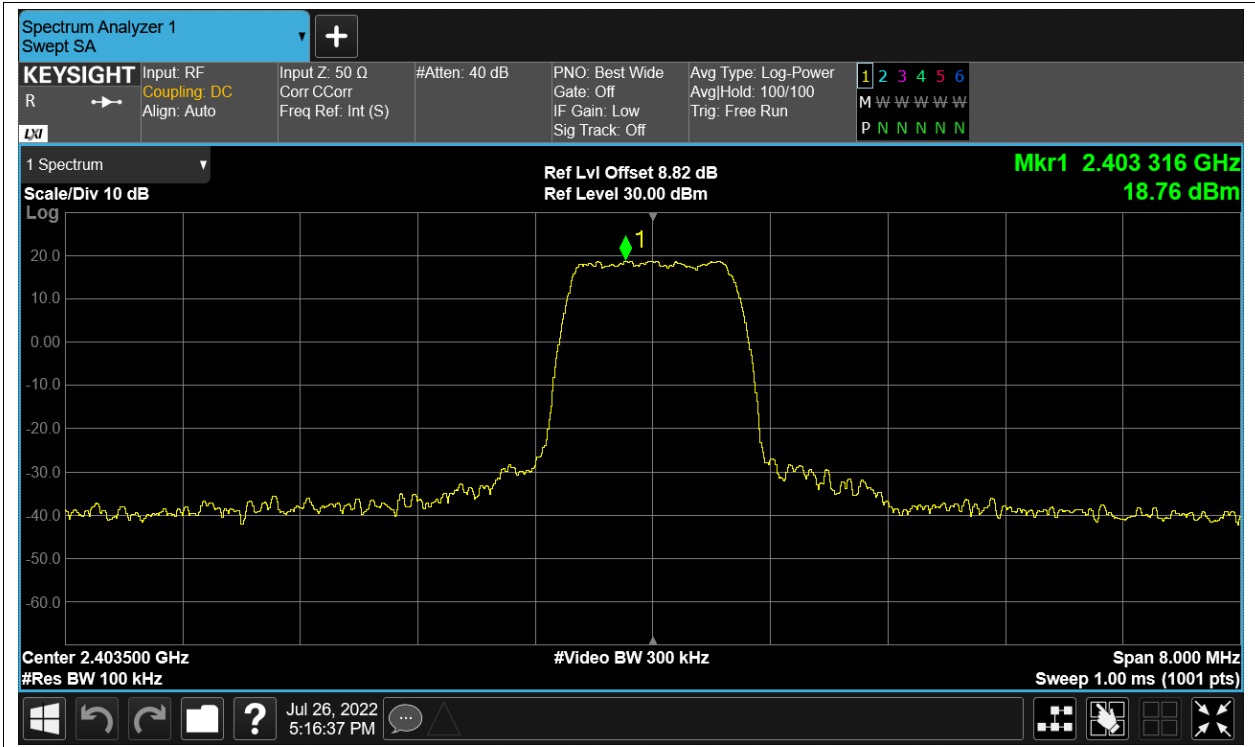

Band Edge NVNT 2.4G-1.4M-16QAM 2403.5MHz Ant2 Ref

Band Edge NVNT 2.4G-1.4M-16QAM 2403.5MHz Ant2 Emission

Band Edge NVNT 2.4G-1.4M-16QAM 2475.5MHz Ant1 Ref

Band Edge NVNT 2.4G-1.4M-16QAM 2475.5MHz Ant1 Emission

Band Edge NVNT 2.4G-1.4M-16QAM 2475.5MHz Ant2 Ref

Band Edge NVNT 2.4G-1.4M-16QAM 2475.5MHz Ant2 Emission

Band Edge NVNT 2.4G-1.4M-QPSK 2403.5MHz Ant1 Ref

Band Edge NVNT 2.4G-1.4M-QPSK 2403.5MHz Ant1 Emission