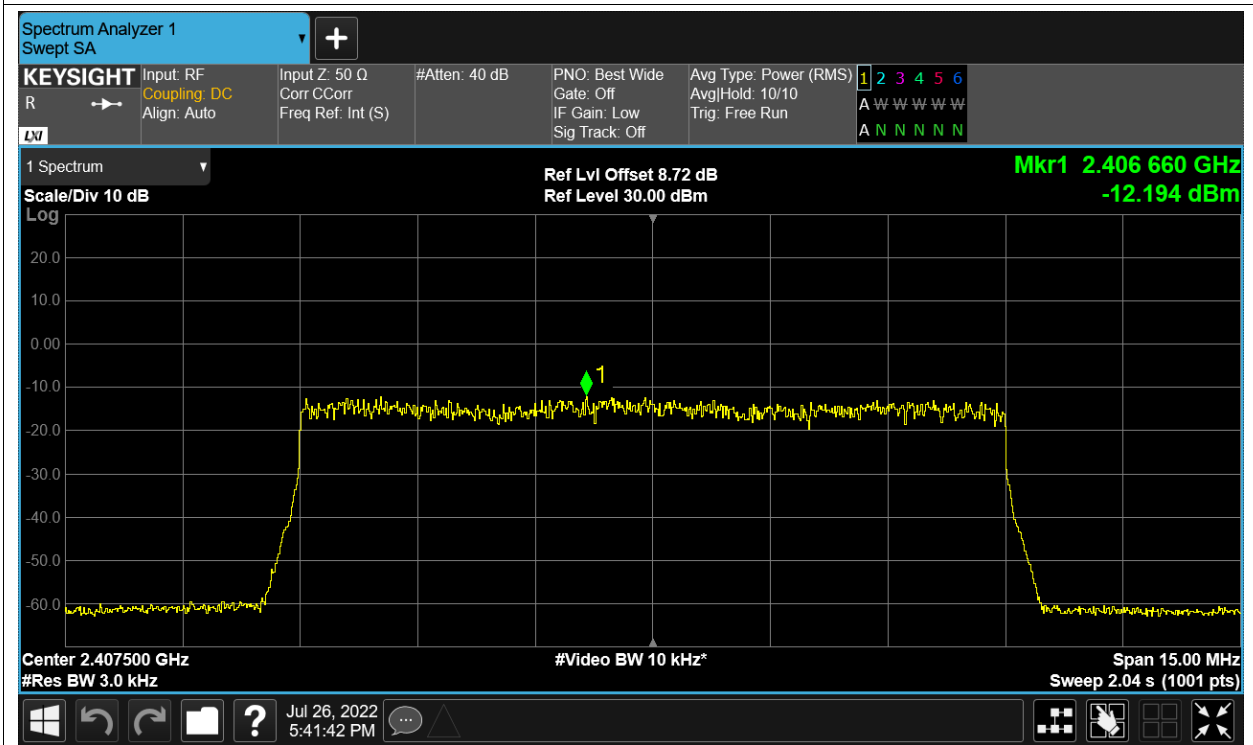

PSD NVNT 2.4G-10M-QPSK 2407.5MHz Ant2