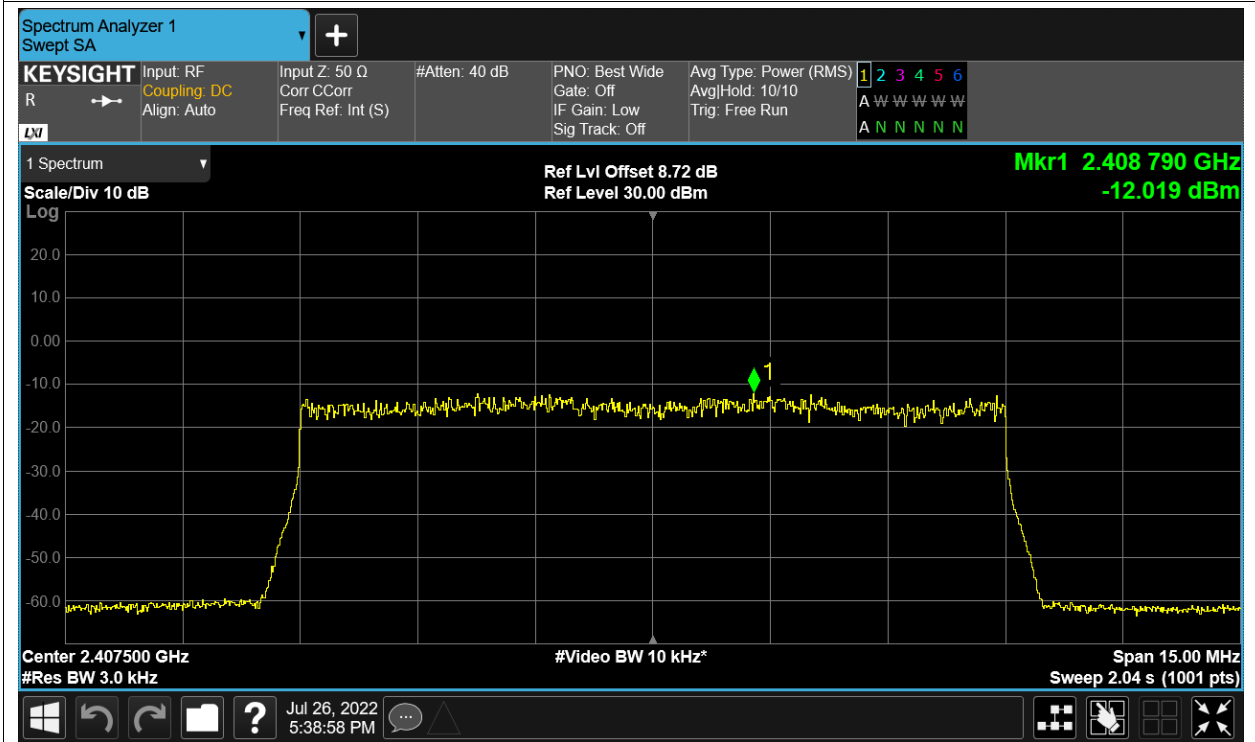

PSD NVNT 2.4G-10M-16QAM 2407.5MHz Ant2