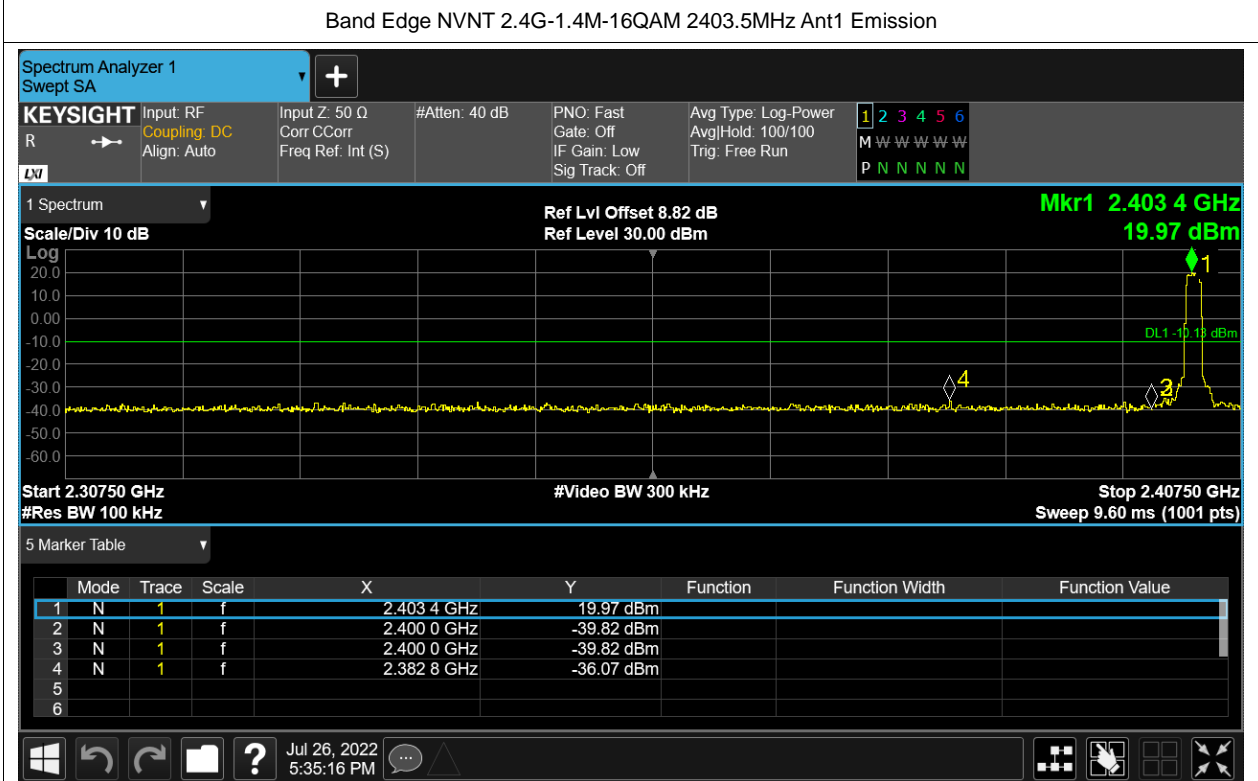

PSD NVNT 2.4G-20M-16QAM 2462.5MHz Ant2

PSD NVNT 2.4G-20M-QPSK 2412.5MHz Ant1

PSD NVNT 2.4G-20M-QPSK 2412.5MHz Ant2

PSD NVNT 2.4G-20M-QPSK 2437.5MHz Ant1

PSD NVNT 2.4G-20M-QPSK 2437.5MHz Ant2

PSD NVNT 2.4G-20M-QPSK 2462.5MHz Ant1

PSD NVNT 2.4G-20M-QPSK 2462.5MHz Ant2

Band Edge

Condition	Mode	Frequency (MHz)	Antenna	Max Value (dBc)	Limit (dBc)	Verdict
NVNT	2.4G-1.4M-16QAM	2403.5	Ant1	-55.94	-30	Pass
NVNT	2.4G-1.4M-16QAM	2403.5	Ant2	-55.24	-30	Pass
NVNT	2.4G-1.4M-16QAM	2475.5	Ant1	-62.91	-30	Pass
NVNT	2.4G-1.4M-16QAM	2475.5	Ant2	-64.02	-30	Pass
NVNT	2.4G-1.4M-QPSK	2403.5	Ant1	-55.05	-30	Pass
NVNT	2.4G-1.4M-QPSK	2403.5	Ant2	-54.16	-30	Pass
NVNT	2.4G-1.4M-QPSK	2475.5	Ant1	-54.12	-30	Pass
NVNT	2.4G-1.4M-QPSK	2475.5	Ant2	-53.32	-30	Pass
NVNT	2.4G-10M-16QAM	2407.5	Ant1	-46.65	-30	Pass
NVNT	2.4G-10M-16QAM	2407.5	Ant2	-46.93	-30	Pass
NVNT	2.4G-10M-16QAM	2471.5	Ant1	-46.69	-30	Pass
NVNT	2.4G-10M-16QAM	2471.5	Ant2	-46.67	-30	Pass
NVNT	2.4G-10M-QPSK	2407.5	Ant1	-46.93	-30	Pass
NVNT	2.4G-10M-QPSK	2407.5	Ant2	-46.51	-30	Pass
NVNT	2.4G-10M-QPSK	2471.5	Ant1	-46.4	-30	Pass
NVNT	2.4G-10M-QPSK	2471.5	Ant2	-45.76	-30	Pass
NVNT	2.4G-20M-16QAM	2412.5	Ant1	-44.51	-30	Pass
NVNT	2.4G-20M-16QAM	2412.5	Ant2	-44.02	-30	Pass
NVNT	2.4G-20M-16QAM	2462.5	Ant1	-43.28	-30	Pass
NVNT	2.4G-20M-16QAM	2462.5	Ant2	-42.29	-30	Pass
NVNT	2.4G-20M-QPSK	2412.5	Ant1	-42.76	-30	Pass
NVNT	2.4G-20M-QPSK	2412.5	Ant2	-43.51	-30	Pass
NVNT	2.4G-20M-QPSK	2462.5	Ant1	-42.84	-30	Pass
NVNT	2.4G-20M-QPSK	2462.5	Ant2	-42.93	-30	Pass