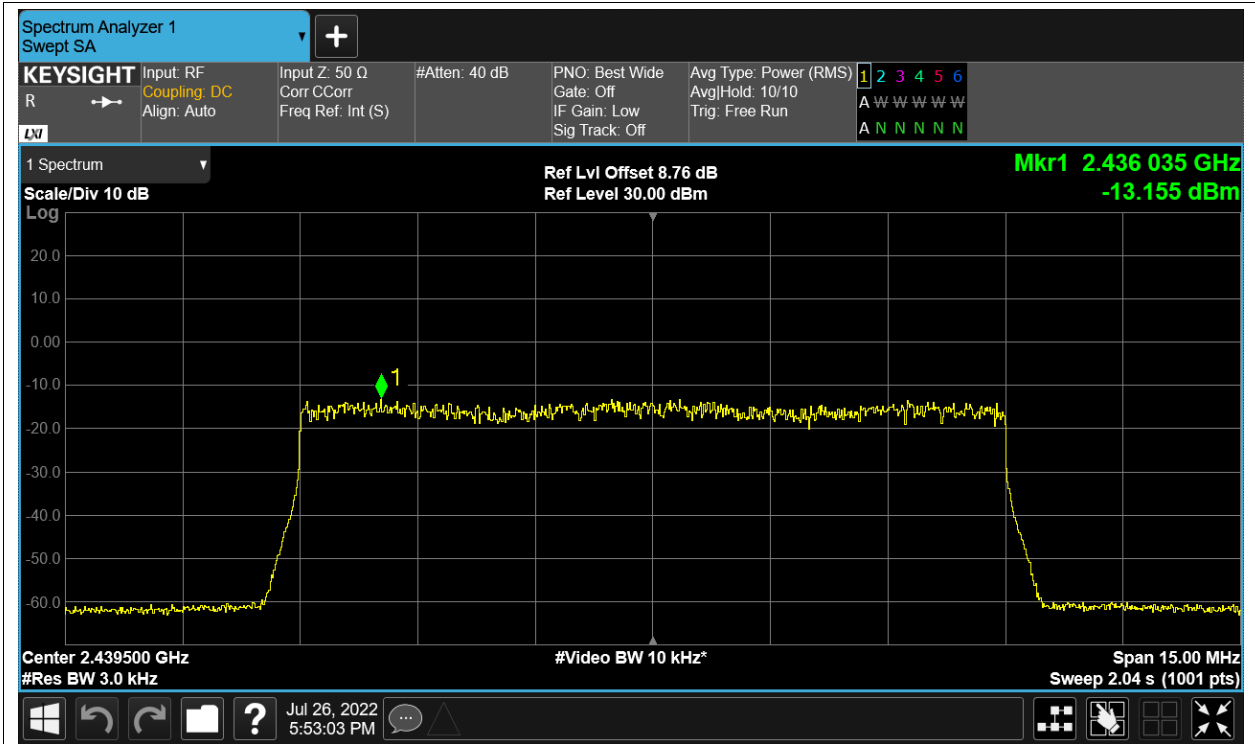

PSD NVNT 2.4G-1.4M-QPSK 2475.5MHz Ant2

PSD NVNT 2.4G-10M-16QAM 2407.5MHz Ant1

PSD NVNT 2.4G-10M-16QAM 2407.5MHz Ant2

PSD NVNT 2.4G-10M-16QAM 2439.5MHz Ant1

PSD NVNT 2.4G-10M-16QAM 2439.5MHz Ant2

PSD NVNT 2.4G-10M-16QAM 2471.5MHz Ant1