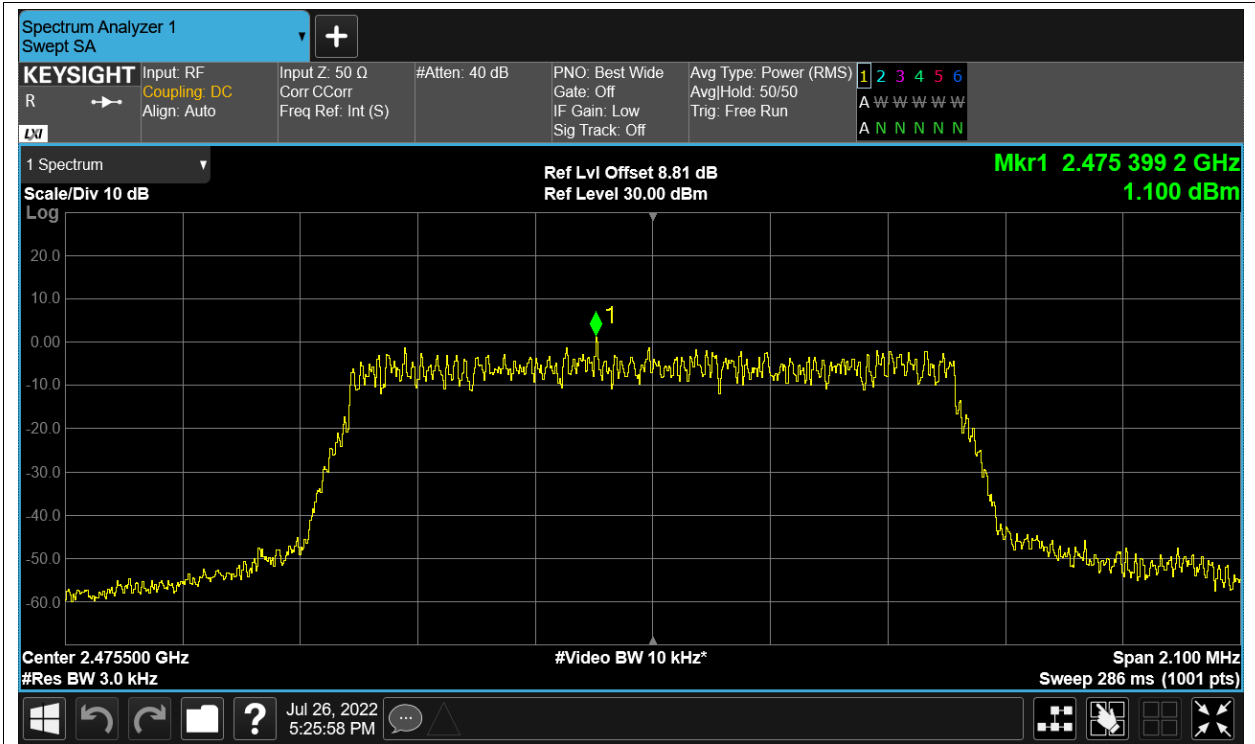

PSD NVNT 2.4G-1.4M-16QAM 2475.5MHz Ant2

PSD NVNT 2.4G-1.4M-QPSK 2403.5MHz Ant1

PSD NVNT 2.4G-1.4M-QPSK 2403.5MHz Ant2

PSD NVNT 2.4G-1.4M-QPSK 2439.5MHz Ant1

PSD NVNT 2.4G-1.4M-QPSK 2439.5MHz Ant2

PSD NVNT 2.4G-1.4M-QPSK 2475.5MHz Ant1