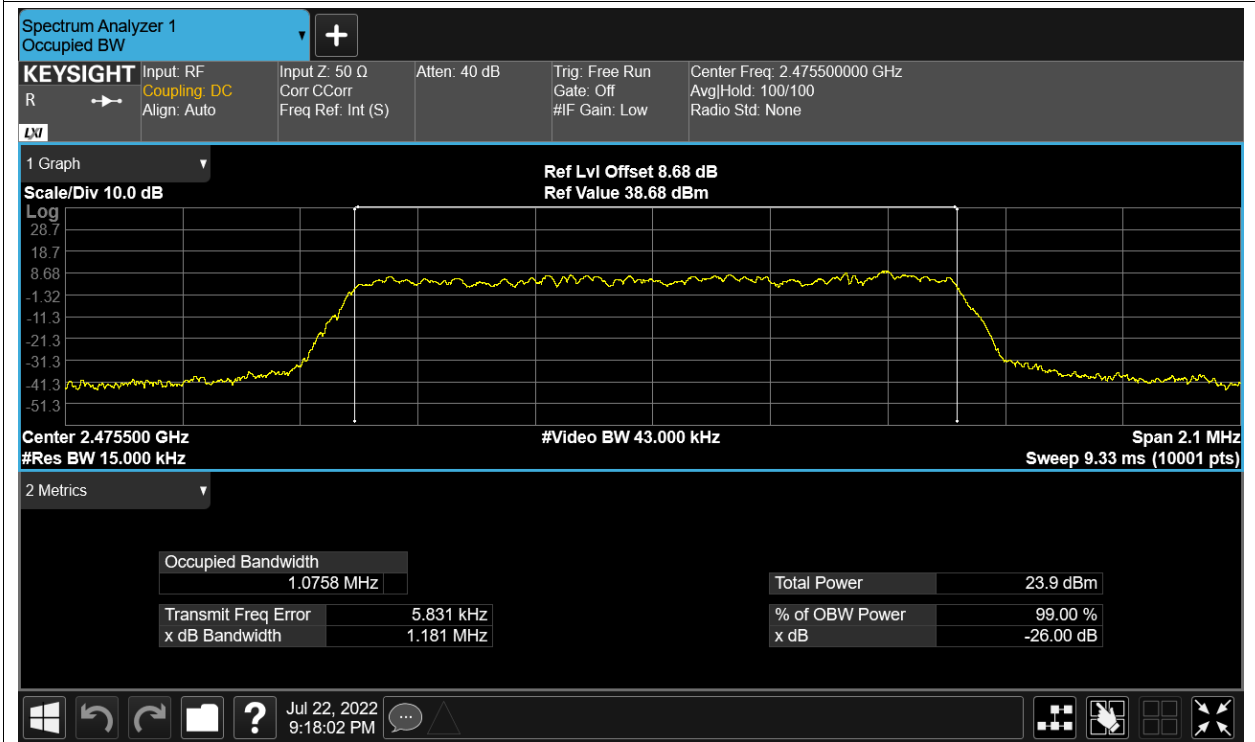

Test Graphs

OBW NVNT 2.4G-1.4M-16QAM 2403.5MHz Ant1

OBW NVNT 2.4G-1.4M-16QAM 2403.5MHz Ant2

OBW NVNT 2.4G-1.4M-16QAM 2439.5MHz Ant1

OBW NVNT 2.4G-1.4M-16QAM 2439.5MHz Ant2

OBW NVNT 2.4G-1.4M-16QAM 2475.5MHz Ant1

OBW NVNT 2.4G-1.4M-16QAM 2475.5MHz Ant2

OBW NVNT 2.4G-1.4M-QPSK 2403.5MHz Ant1

OBW NVNT 2.4G-1.4M-QPSK 2403.5MHz Ant2

OBW NVNT 2.4G-1.4M-QPSK 2439.5MHz Ant1

OBW NVNT 2.4G-1.4M-QPSK 2439.5MHz Ant2

OBW NVNT 2.4G-1.4M-QPSK 2475.5MHz Ant1