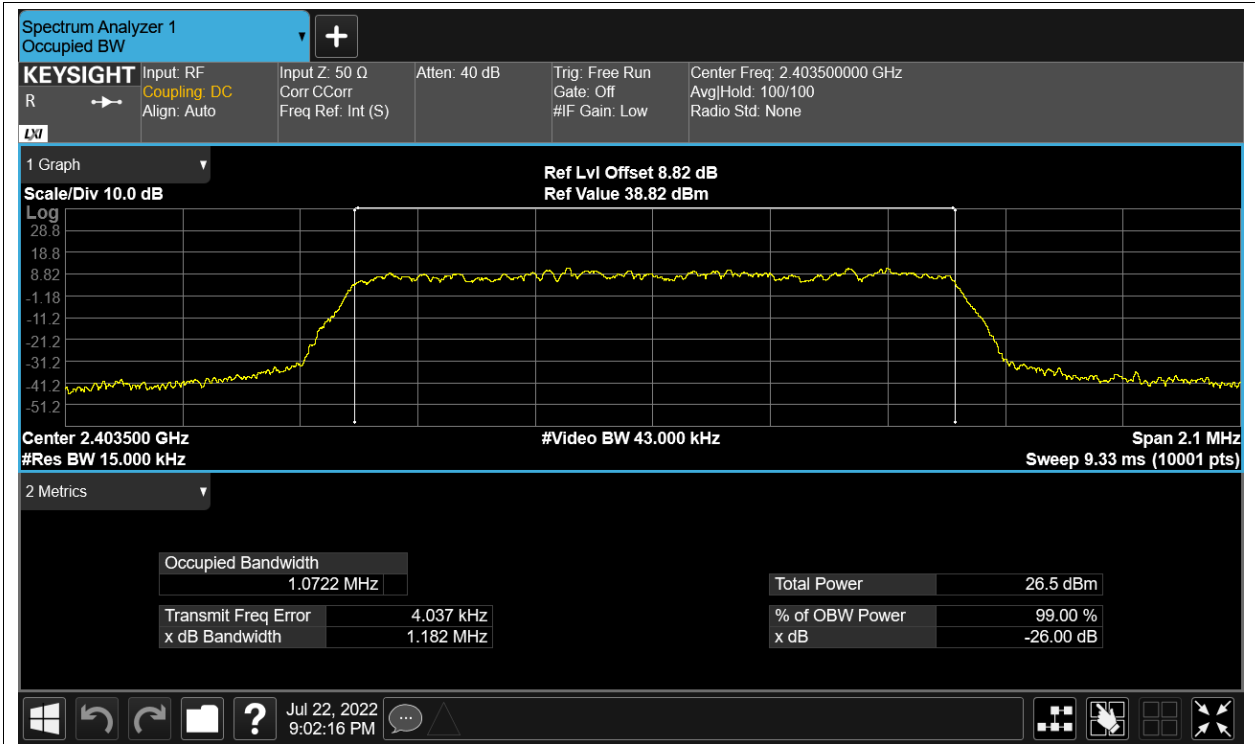

Test Graphs

OBW NVNT 2.4G-1.4M-16QAM 2403.5MHz Ant1

OBW NVNT 2.4G-1.4M-16QAM 2403.5MHz Ant2

OBW NVNT 2.4G-1.4M-16QAM 2439.5MHz Ant1

OBW NVNT 2.4G-1.4M-16QAM 2439.5MHz Ant2

OBW NVNT 2.4G-1.4M-16QAM 2475.5MHz Ant1

OBW NVNT 2.4G-1.4M-16QAM 2475.5MHz Ant2

OBW NVNT 2.4G-1.4M-QPSK 2403.5MHz Ant1

OBW NVNT 2.4G-1.4M-QPSK 2403.5MHz Ant2

OBW NVNT 2.4G-1.4M-QPSK 2439.5MHz Ant1

OBW NVNT 2.4G-1.4M-QPSK 2439.5MHz Ant2

OBW NVNT 2.4G-1.4M-QPSK 2475.5MHz Ant1