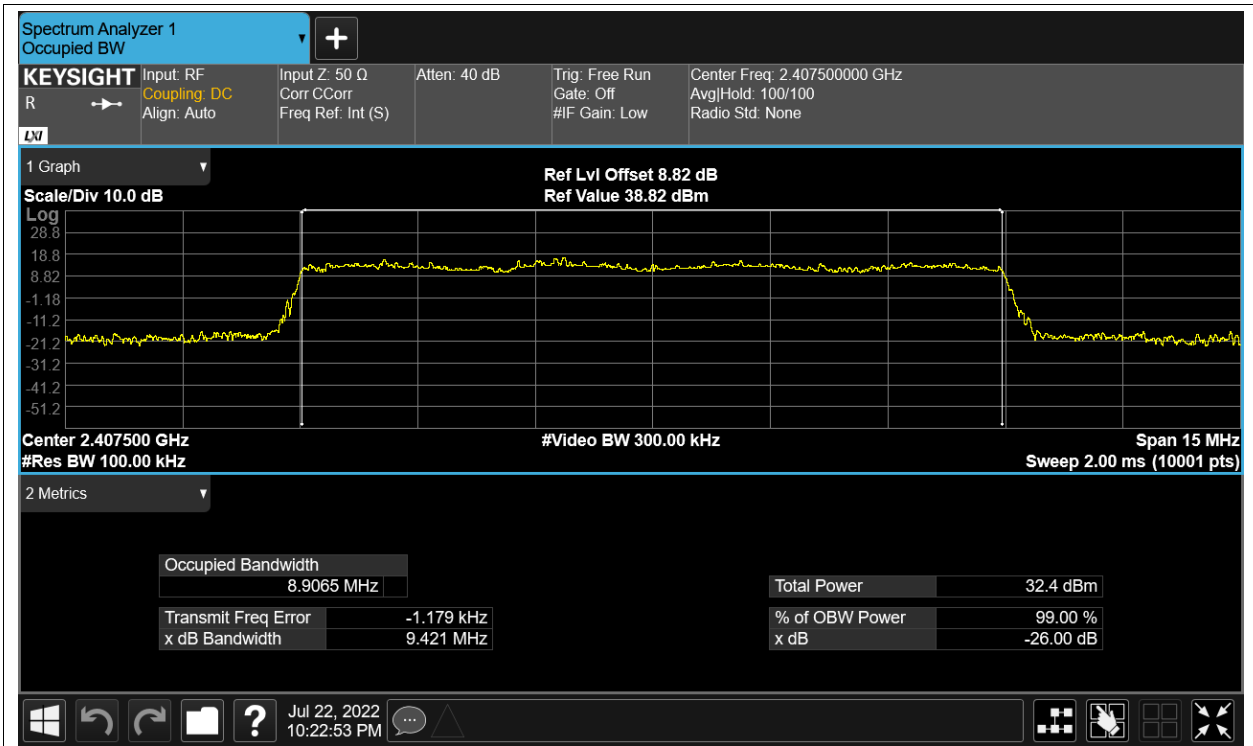

Test Graphs

OBW NVNT 2.4G-1.4M-16QAM 2403.5MHz Ant1

OBW NVNT 2.4G-1.4M-16QAM 2403.5MHz Ant2

OBW NVNT 2.4G-1.4M-16QAM 2439.5MHz Ant1

OBW NVNT 2.4G-1.4M-16QAM 2439.5MHz Ant2

OBW NVNT 2.4G-1.4M-16QAM 2475.5MHz Ant1

OBW NVNT 2.4G-1.4M-16QAM 2475.5MHz Ant2

OBW NVNT 2.4G-1.4M-QPSK 2403.5MHz Ant1

OBW NVNT 2.4G-1.4M-QPSK 2403.5MHz Ant2

OBW NVNT 2.4G-1.4M-QPSK 2439.5MHz Ant1

OBW NVNT 2.4G-1.4M-QPSK 2439.5MHz Ant2

OBW NVNT 2.4G-1.4M-QPSK 2475.5MHz Ant1

OBW NVNT 2.4G-1.4M-QPSK 2475.5MHz Ant2

OBW NVNT 2.4G-10M-16QAM 2407.5MHz Ant1

OBW NVNT 2.4G-10M-16QAM 2407.5MHz Ant2

OBW NVNT 2.4G-10M-16QAM 2439.5MHz Ant1

OBW NVNT 2.4G-10M-16QAM 2439.5MHz Ant2

OBW NVNT 2.4G-10M-16QAM 2471.5MHz Ant1