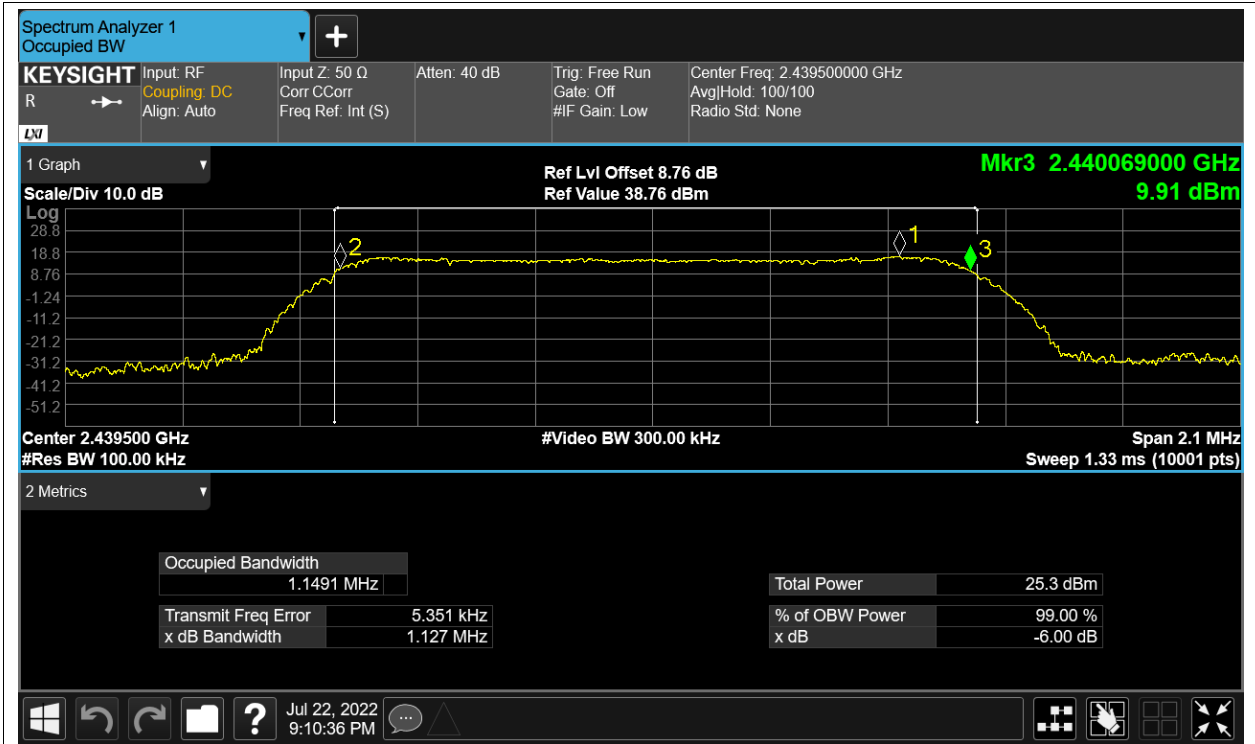

-6dB Bandwidth NVNT 2.4G-1.4M-QPSK 2439.5MHz Ant1