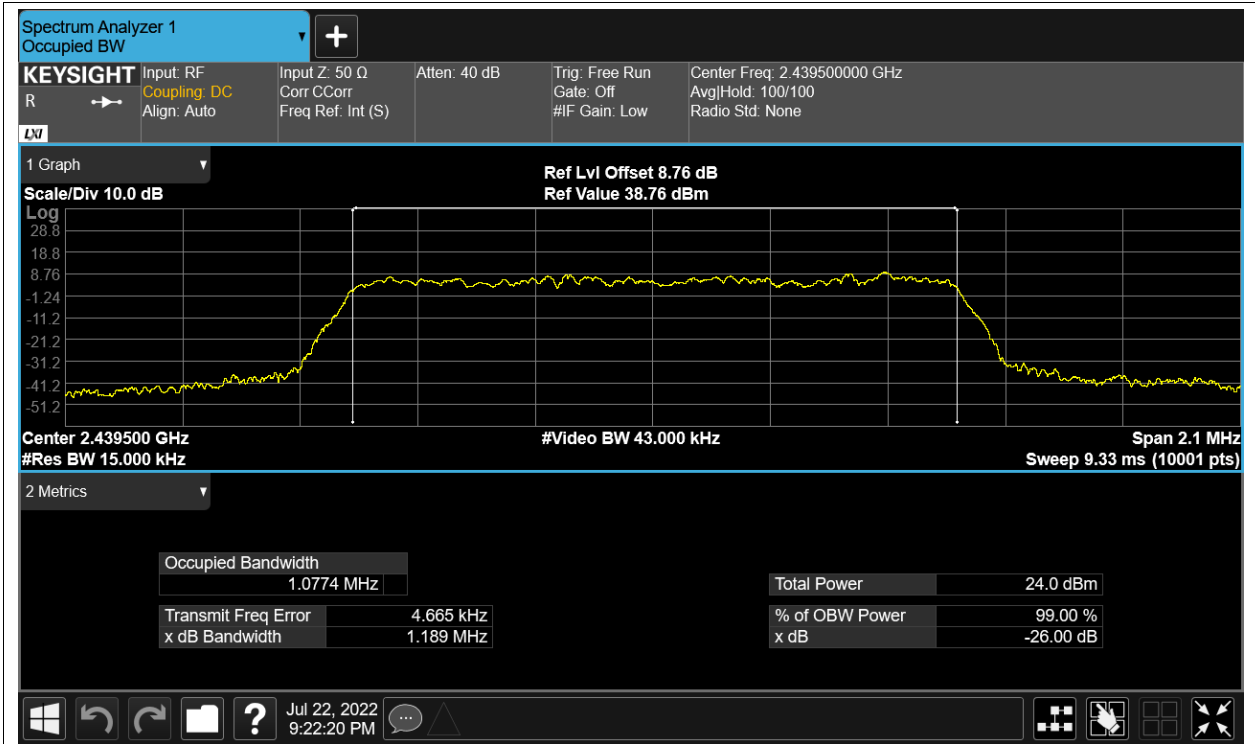

Test Graphs

OBW NVNT 2.4G-1.4M-16QAM 2403.5MHz Ant1

OBW NVNT 2.4G-1.4M-16QAM 2403.5MHz Ant2

OBW NVNT 2.4G-1.4M-16QAM 2439.5MHz Ant1

OBW NVNT 2.4G-1.4M-16QAM 2439.5MHz Ant2

OBW NVNT 2.4G-1.4M-16QAM 2475.5MHz Ant1

OBW NVNT 2.4G-1.4M-16QAM 2475.5MHz Ant2

OBW NVNT 2.4G-1.4M-QPSK 2403.5MHz Ant1

OBW NVNT 2.4G-1.4M-QPSK 2403.5MHz Ant2

OBW NVNT 2.4G-1.4M-QPSK 2439.5MHz Ant1

OBW NVNT 2.4G-1.4M-QPSK 2439.5MHz Ant2

OBW NVNT 2.4G-1.4M-QPSK 2475.5MHz Ant1