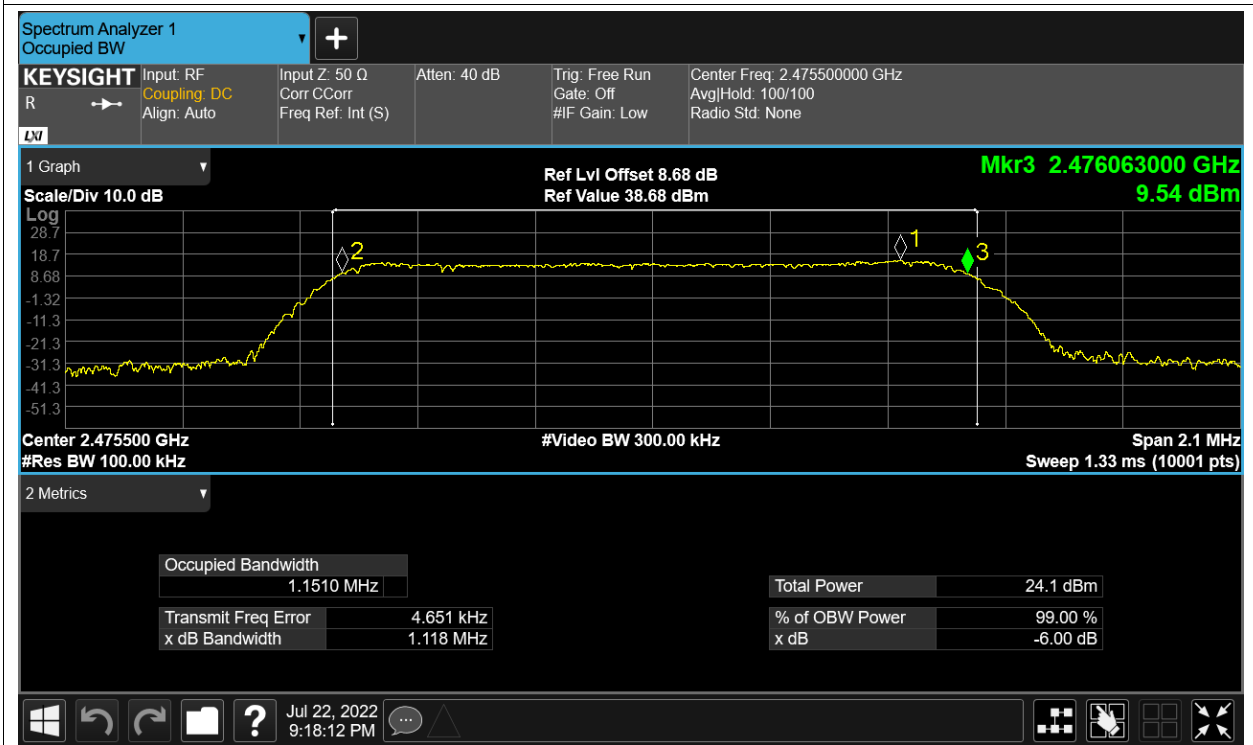

-6dB Bandwidth NVNT 2.4G-1.4M-16QAM 2475.5MHz Ant2