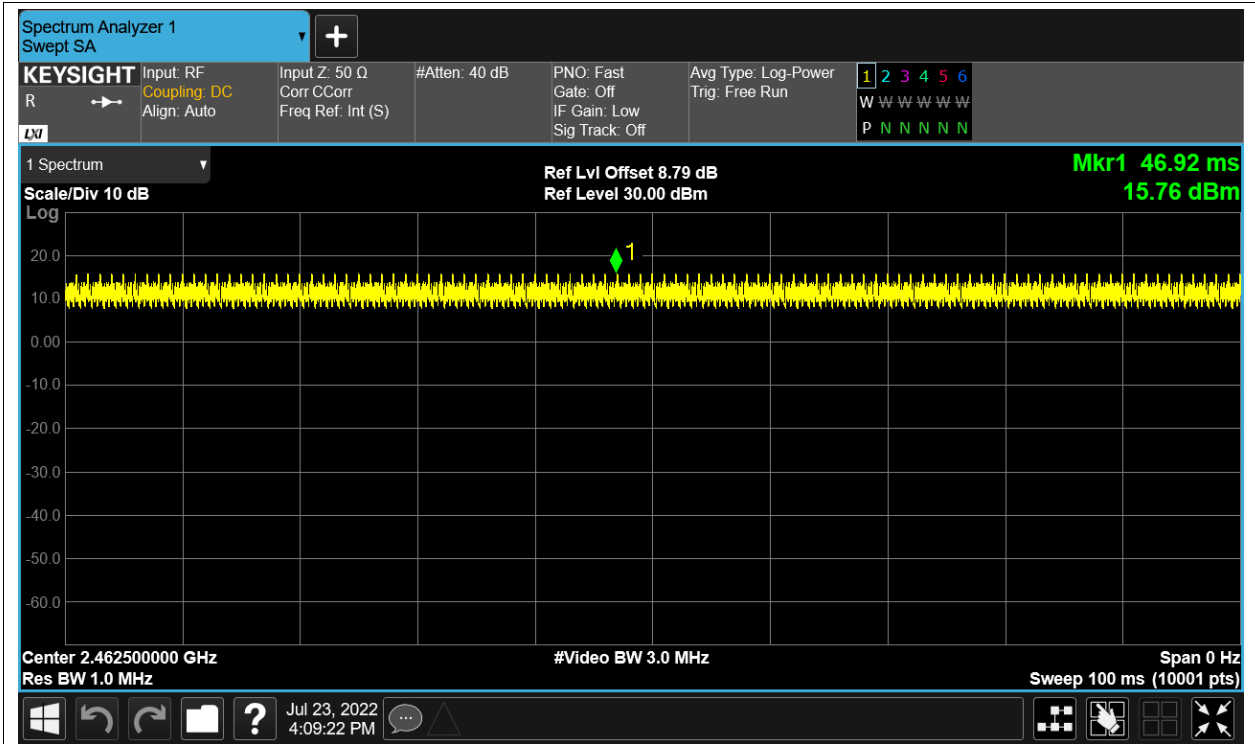

Duty Cycle NVNT 2.4G-10M-QPSK 2439.5MHz Sum

Duty Cycle NVNT 2.4G-10M-QPSK 2471.5MHz Sum

Duty Cycle NVNT 2.4G-20M-16QAM 2412.5MHz Sum

Duty Cycle NVNT 2.4G-20M-16QAM 2437.5MHz Sum

Duty Cycle NVNT 2.4G-20M-16QAM 2462.5MHz Sum