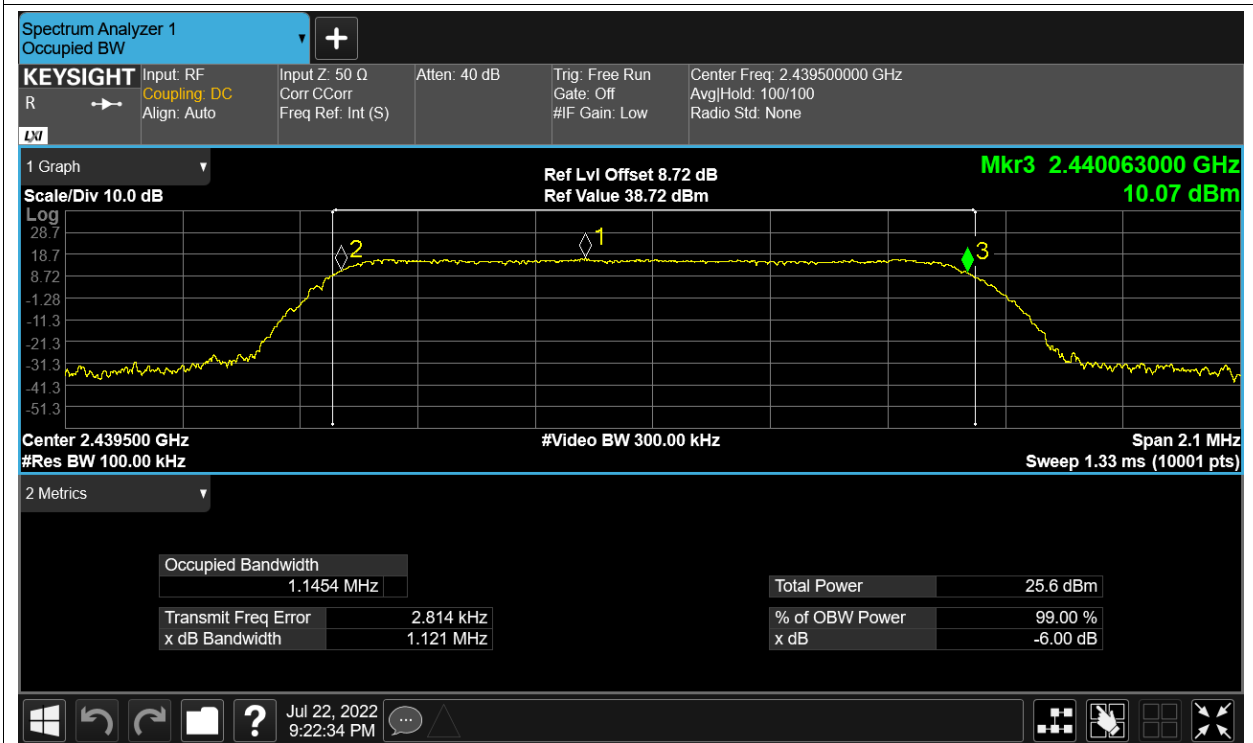

-6dB Bandwidth NVNT 2.4G-1.4M-16QAM 2439.5MHz Ant2