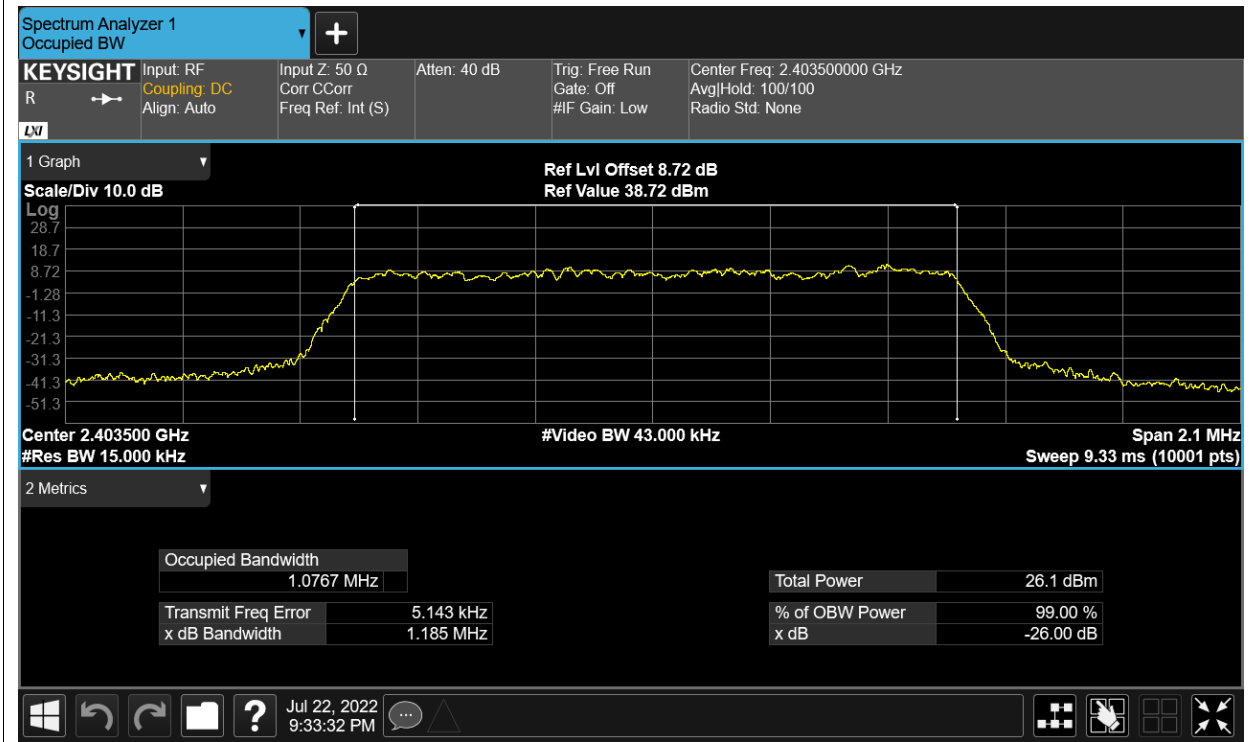

Test Graphs

OBW NVNT 2.4G-1.4M-16QAM 2403.5MHz Ant1

OBW NVNT 2.4G-1.4M-16QAM 2403.5MHz Ant2

OBW NVNT 2.4G-1.4M-16QAM 2439.5MHz Ant1

OBW NVNT 2.4G-1.4M-16QAM 2439.5MHz Ant2

OBW NVNT 2.4G-1.4M-16QAM 2475.5MHz Ant1