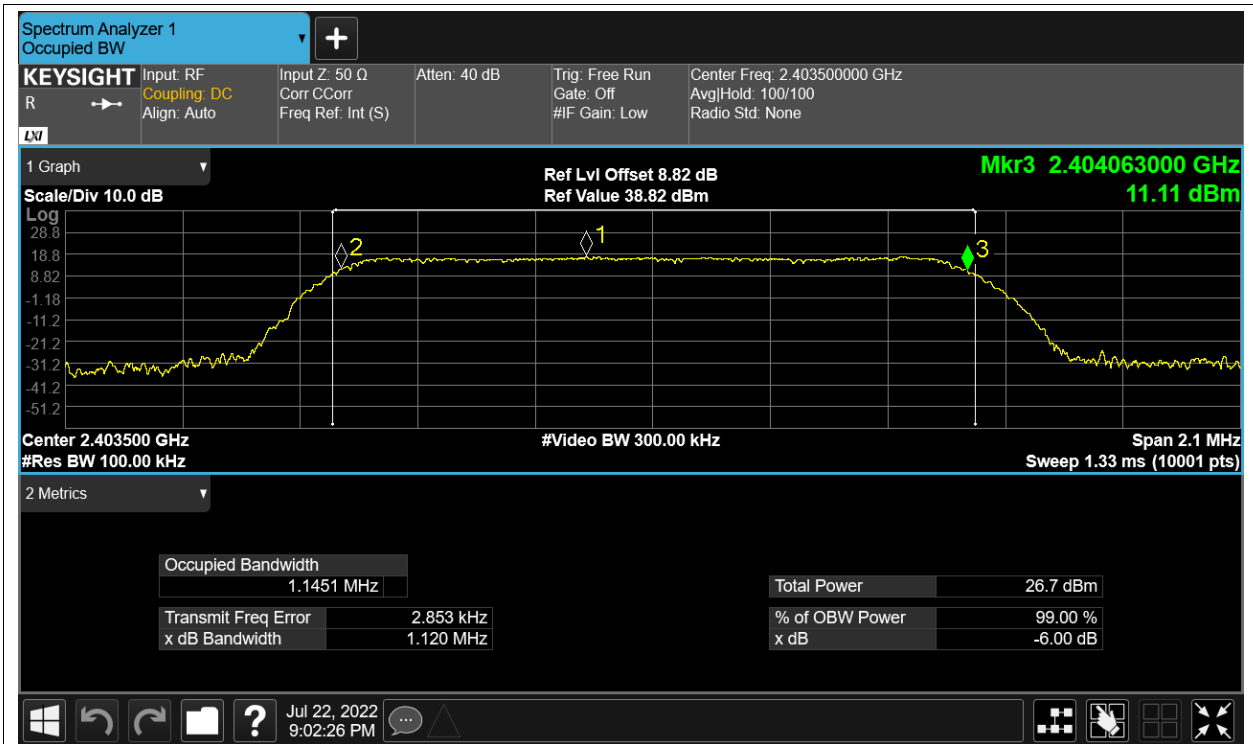

-6dB Bandwidth NVNT 2.4G-1.4M-16QAM 2439.5MHz Ant2

-6dB Bandwidth NVNT 2.4G-1.4M-16QAM 2475.5MHz Ant1

-6dB Bandwidth NVNT 2.4G-1.4M-16QAM 2475.5MHz Ant2

-6dB Bandwidth NVNT 2.4G-1.4M-QPSK 2403.5MHz Ant1

-6dB Bandwidth NVNT 2.4G-1.4M-QPSK 2403.5MHz Ant2