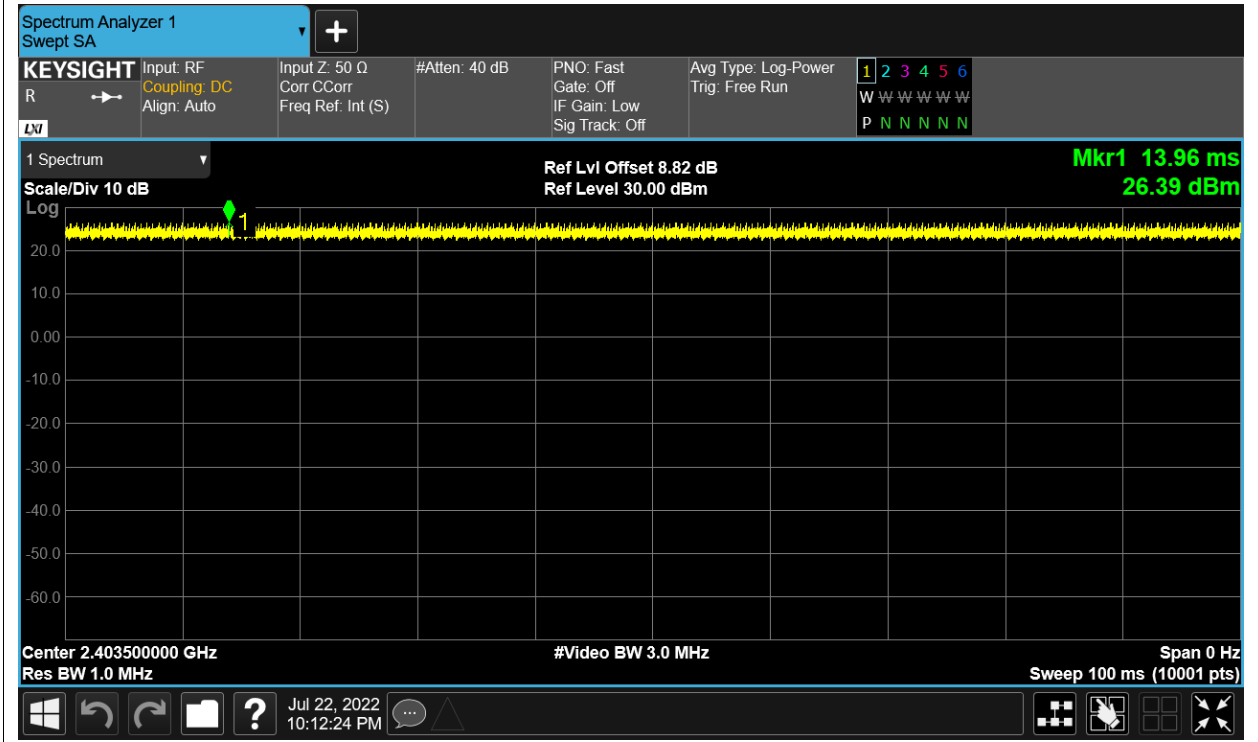

Test Graphs

Duty Cycle NVNT 2.4G-1.4M-16QAM 2403.5MHz Sum