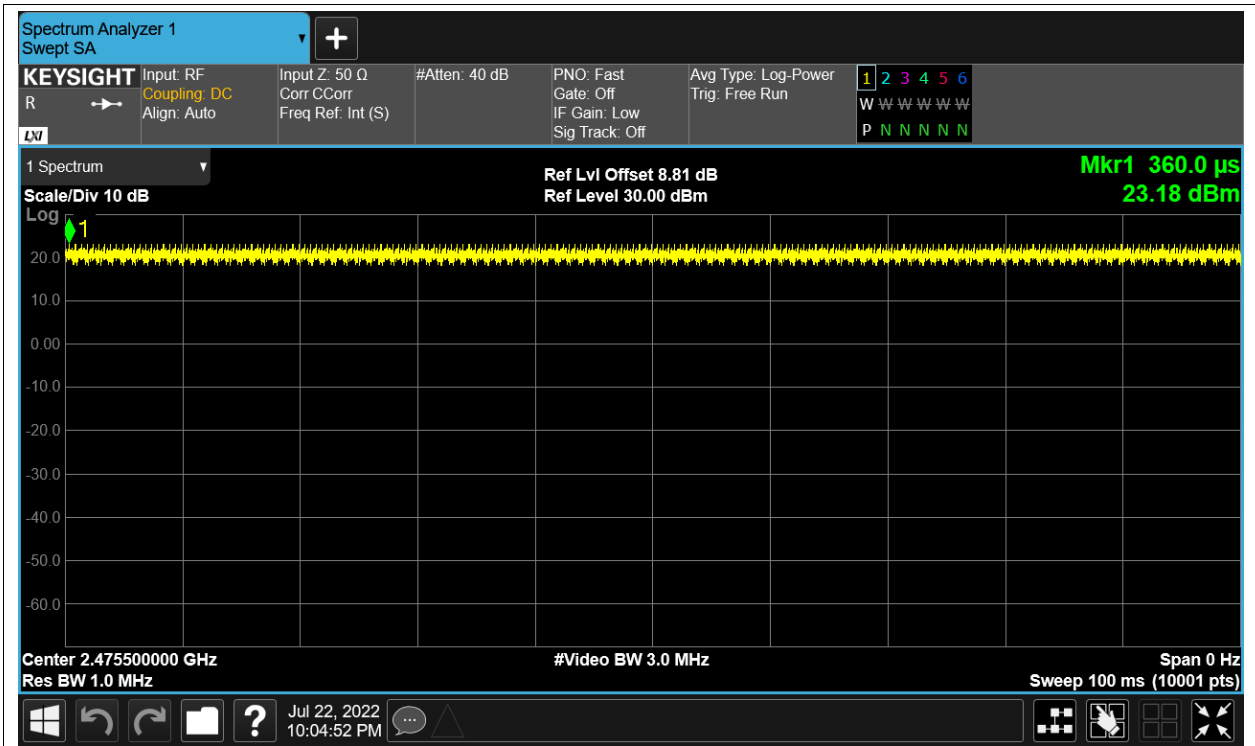

Test Graphs

Duty Cycle NVNT 2.4G-1.4M-16QAM 2403.5MHz Sum

Duty Cycle NVNT 2.4G-1.4M-16QAM 2439.5MHz Sum

Duty Cycle NVNT 2.4G-1.4M-16QAM 2475.5MHz Sum

Duty Cycle NVNT 2.4G-1.4M-QPSK 2403.5MHz Sum

Duty Cycle NVNT 2.4G-1.4M-QPSK 2439.5MHz Sum