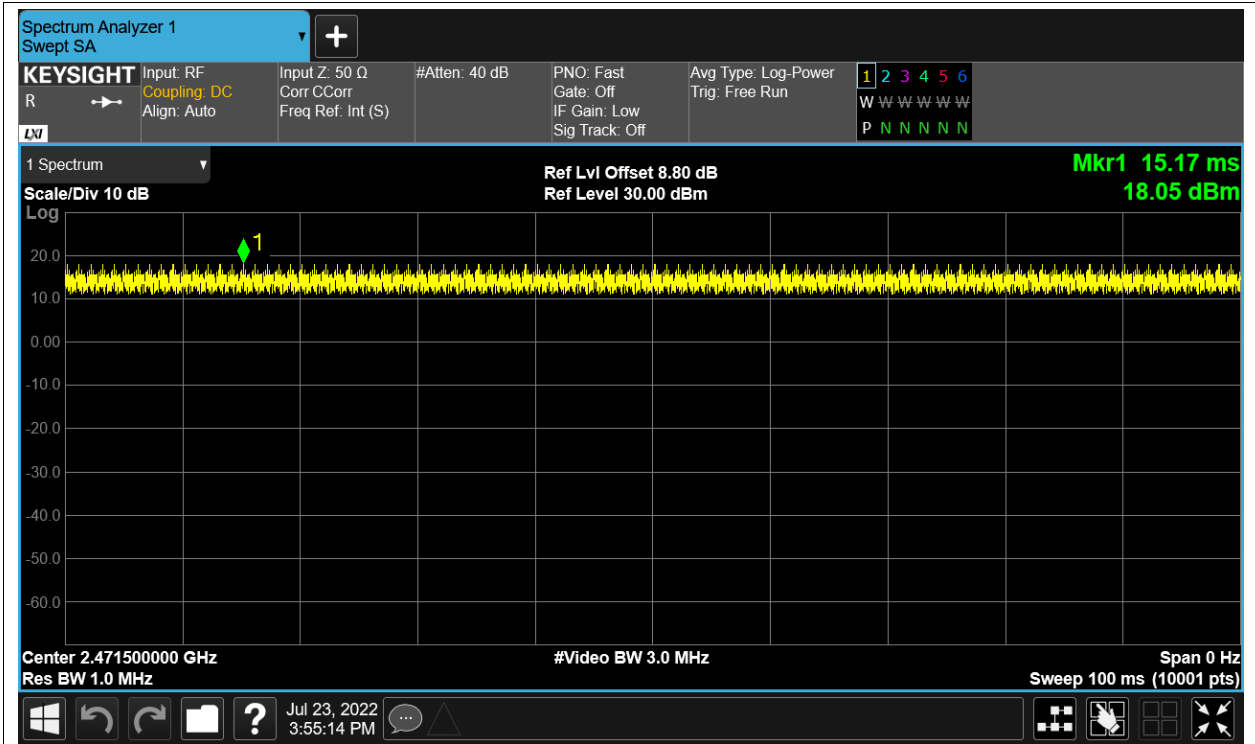

Duty Cycle NVNT 2.4G-1.4M-QPSK 2475.5MHz Sum

Duty Cycle NVNT 2.4G-10M-16QAM 2407.5MHz Sum

Duty Cycle NVNT 2.4G-10M-16QAM 2439.5MHz Sum

Duty Cycle NVNT 2.4G-10M-16QAM 2471.5MHz Sum

Duty Cycle NVNT 2.4G-10M-QPSK 2407.5MHz Sum