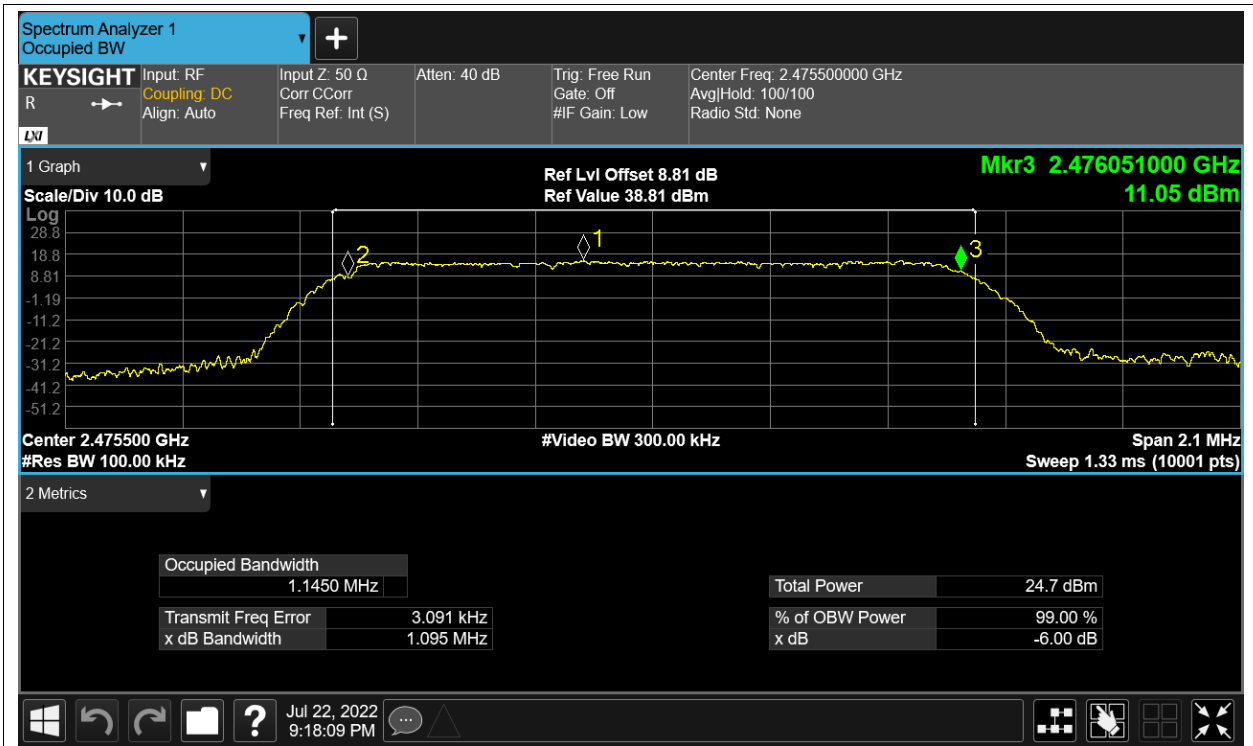

-6dB Bandwidth NVNT 2.4G-1.4M-16QAM 2475.5MHz Ant1