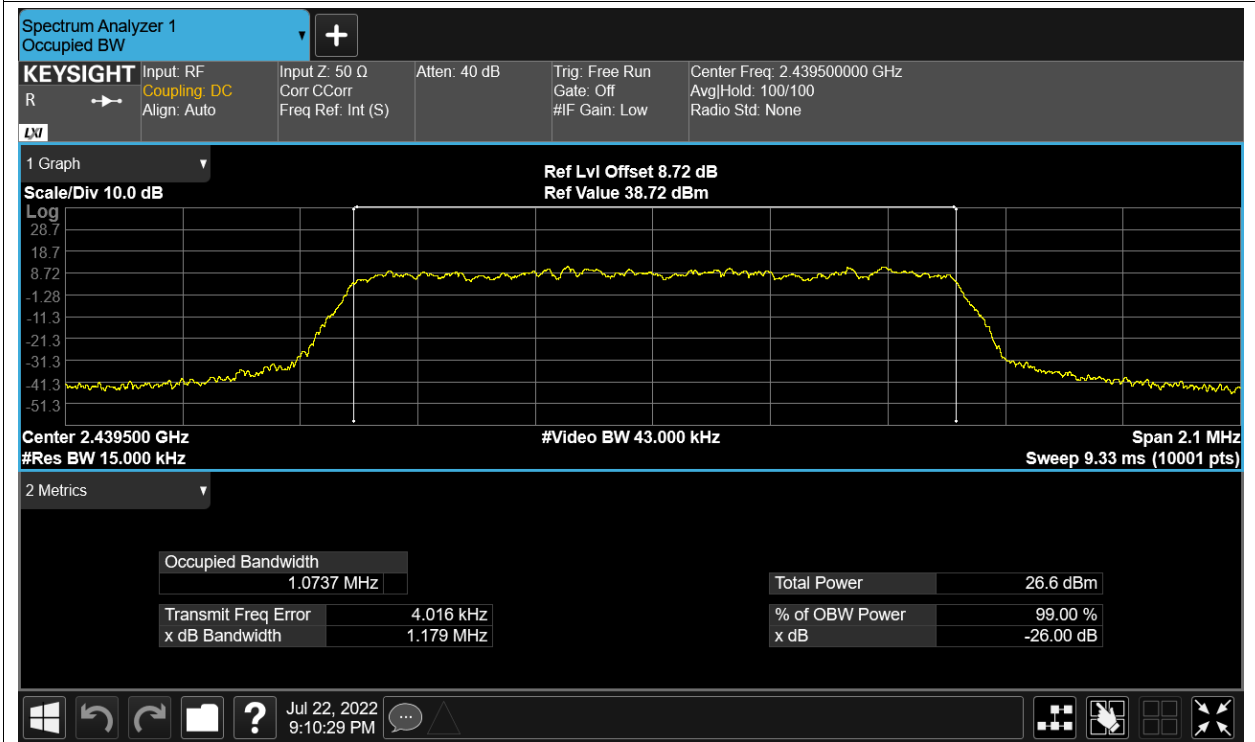

Test Graphs

OBW NVNT 2.4G-1.4M-16QAM 2403.5MHz Ant1

OBW NVNT 2.4G-1.4M-16QAM 2403.5MHz Ant2

OBW NVNT 2.4G-1.4M-16QAM 2439.5MHz Ant1

OBW NVNT 2.4G-1.4M-16QAM 2439.5MHz Ant2

OBW NVNT 2.4G-1.4M-16QAM 2475.5MHz Ant1

OBW NVNT 2.4G-1.4M-16QAM 2475.5MHz Ant2

OBW NVNT 2.4G-1.4M-QPSK 2403.5MHz Ant1

OBW NVNT 2.4G-1.4M-QPSK 2403.5MHz Ant2

OBW NVNT 2.4G-1.4M-QPSK 2439.5MHz Ant1

OBW NVNT 2.4G-1.4M-QPSK 2439.5MHz Ant2

OBW NVNT 2.4G-1.4M-QPSK 2475.5MHz Ant1

OBW NVNT 2.4G-1.4M-QPSK 2475.5MHz Ant2

OBW NVNT 2.4G-10M-16QAM 2407.5MHz Ant1

OBW NVNT 2.4G-10M-16QAM 2407.5MHz Ant2

OBW NVNT 2.4G-10M-16QAM 2439.5MHz Ant1

OBW NVNT 2.4G-10M-16QAM 2439.5MHz Ant2

OBW NVNT 2.4G-10M-16QAM 2471.5MHz Ant1