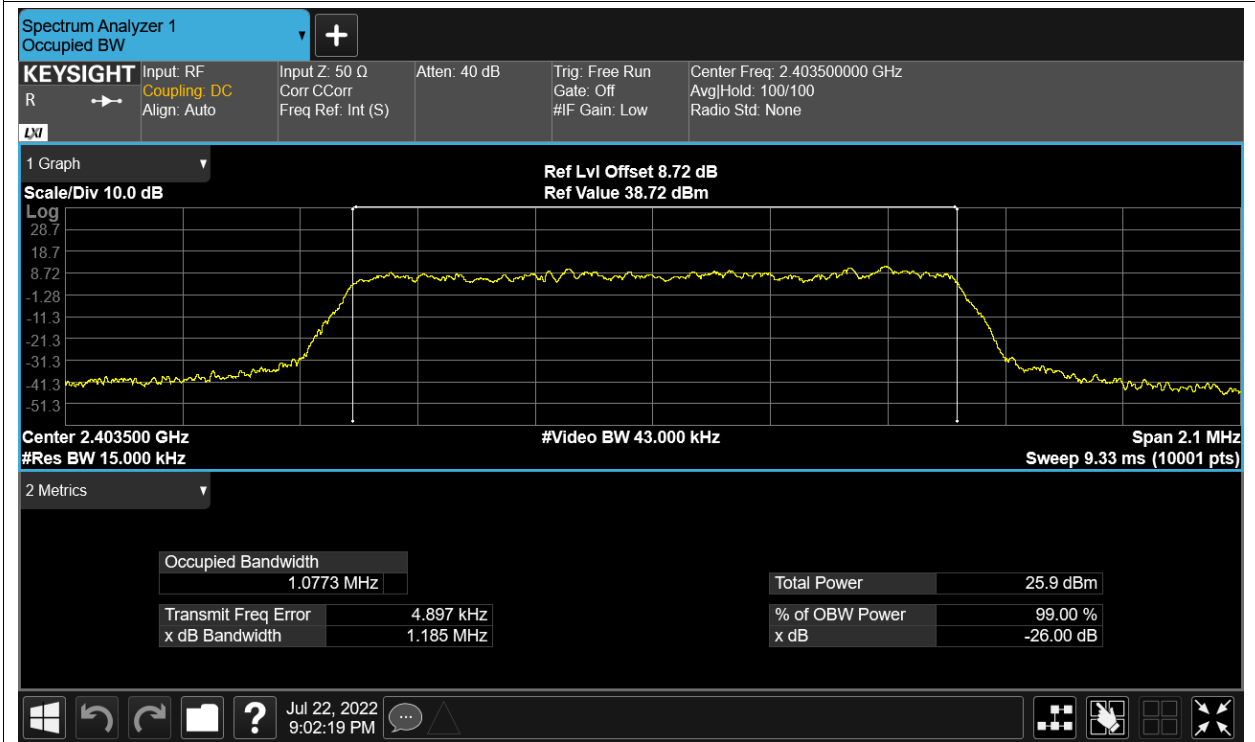

Test Graphs

OBW NVNT 2.4G-1.4M-16QAM 2403.5MHz Ant1

OBW NVNT 2.4G-1.4M-16QAM 2403.5MHz Ant2

OBW NVNT 2.4G-1.4M-16QAM 2439.5MHz Ant1

OBW NVNT 2.4G-1.4M-16QAM 2439.5MHz Ant2

OBW NVNT 2.4G-1.4M-16QAM 2475.5MHz Ant1

OBW NVNT 2.4G-1.4M-16QAM 2475.5MHz Ant2

OBW NVNT 2.4G-1.4M-QPSK 2403.5MHz Ant1

OBW NVNT 2.4G-1.4M-QPSK 2403.5MHz Ant2

OBW NVNT 2.4G-1.4M-QPSK 2439.5MHz Ant1

OBW NVNT 2.4G-1.4M-QPSK 2439.5MHz Ant2

OBW NVNT 2.4G-1.4M-QPSK 2475.5MHz Ant1