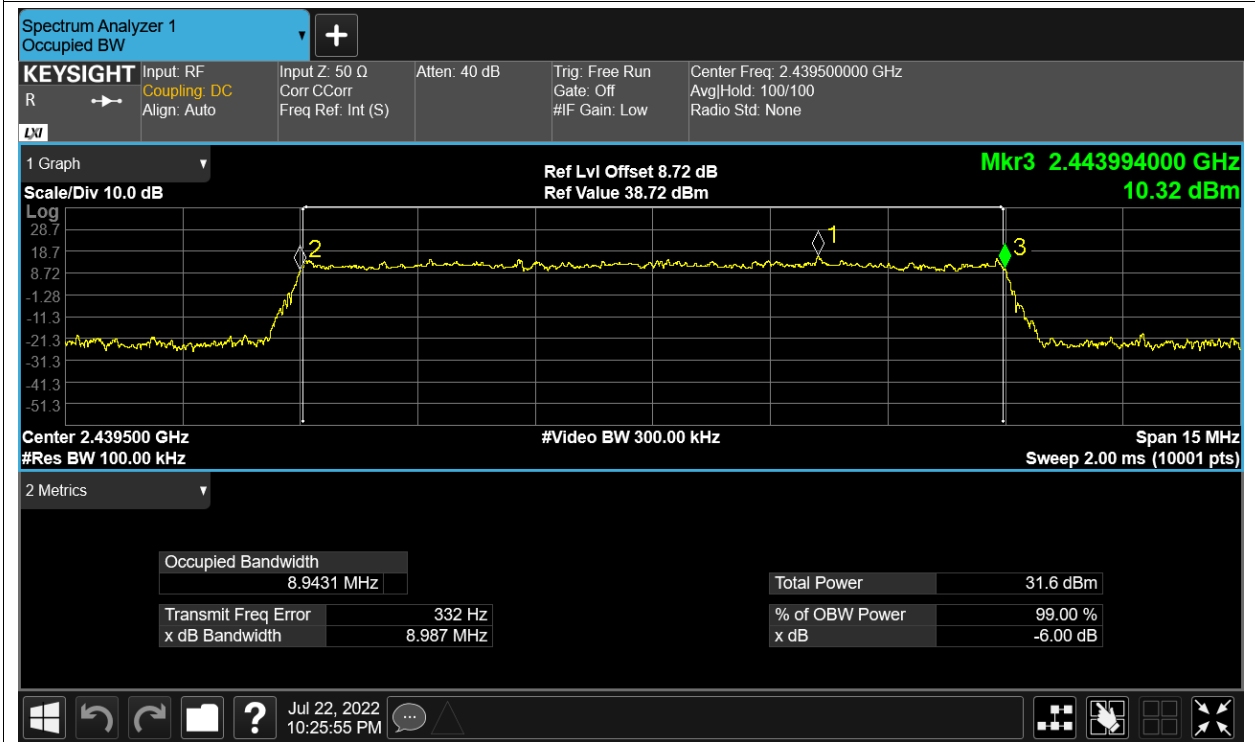

-6dB Bandwidth NVNT 2.4G-10M-16QAM 2439.5MHz Ant2