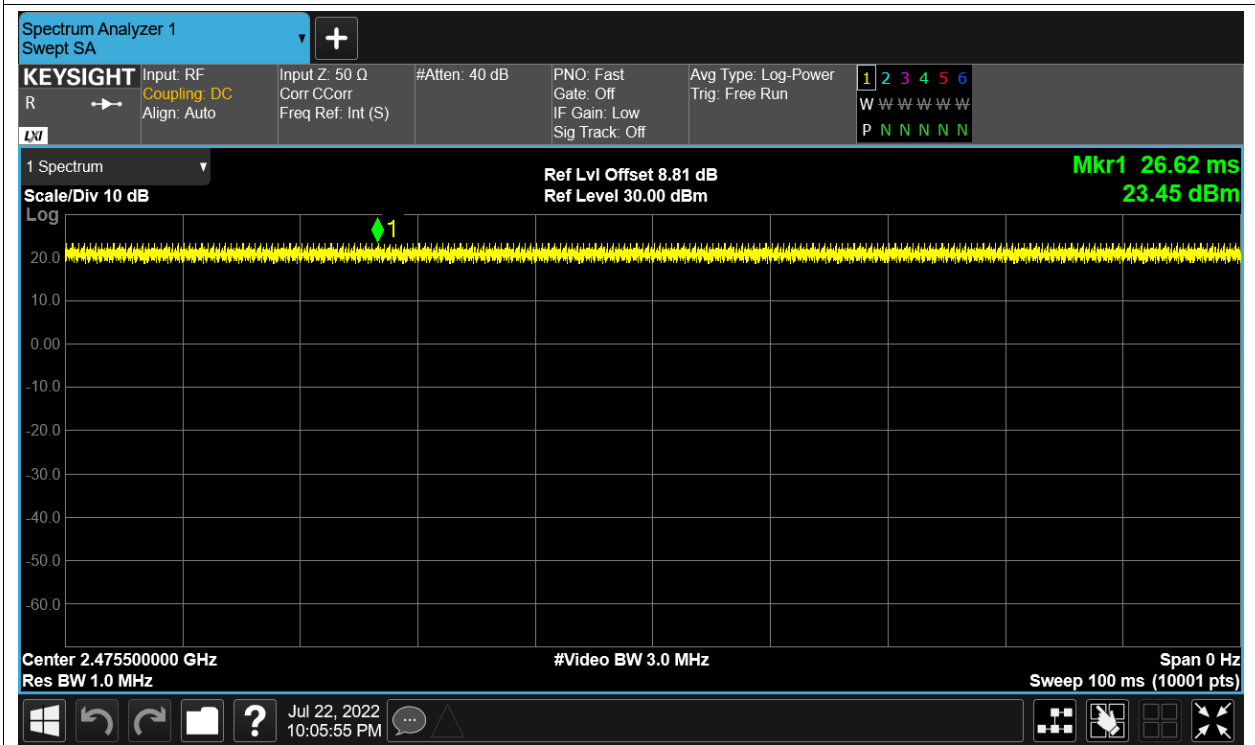

Duty Cycle NVNT 2.4G-1.4M-QPSK 2475.5MHz Sum