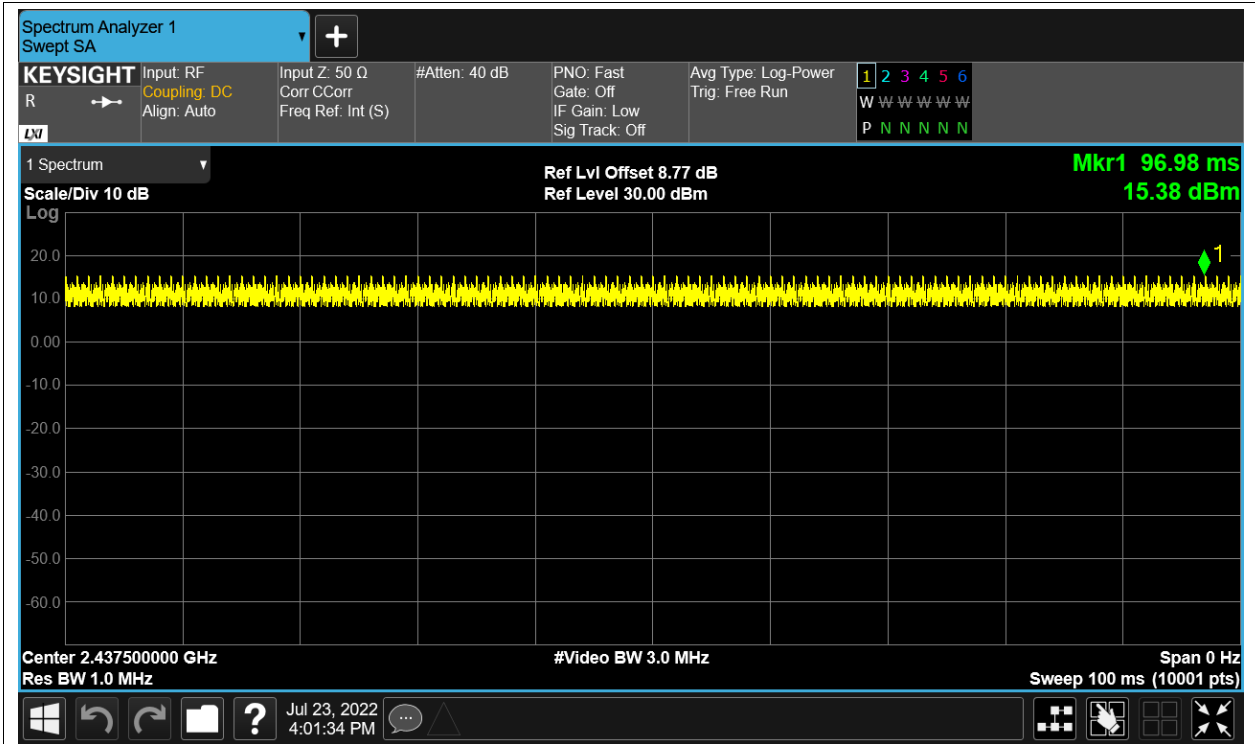

Duty Cycle NVNT 2.4G-20M-QPSK 2412.5MHz Sum

Duty Cycle NVNT 2.4G-20M-QPSK 2437.5MHz Sum

Duty Cycle NVNT 2.4G-20M-QPSK 2462.5MHz Sum

Maximum Conducted Output Power

| Condition | Mode | Frequency (MHz) | Antenna | Conducted Power (dBm) | Limit (dBm) | Verdict |
|-----------|-----------------|-----------------|---------|-----------------------|-------------|---------|
| NVNT | 2.4G-1.4M-16QAM | 2403.5 | Ant1 | 19.57 | 30 | Pass |
| NVNT | 2.4G-1.4M-16QAM | 2403.5 | Ant2 | 18.72 | 30 | Pass |
| NVNT | 2.4G-1.4M-16QAM | 2403.5 | Sum | 22.176 | 30 | Pass |
| NVNT | 2.4G-1.4M-16QAM | 2439.5 | Ant1 | 18.67 | 30 | Pass |
| NVNT | 2.4G-1.4M-16QAM | 2439.5 | Ant2 | 20.08 | 30 | Pass |
| NVNT | 2.4G-1.4M-16QAM | 2439.5 | Sum | 22.442 | 30 | Pass |
| NVNT | 2.4G-1.4M-16QAM | 2475.5 | Ant1 | 17.51 | 30 | Pass |
| NVNT | 2.4G-1.4M-16QAM | 2475.5 | Ant2 | 18.8 | 30 | Pass |
| NVNT | 2.4G-1.4M-16QAM | 2475.5 | Sum | 21.213 | 30 | Pass |
| NVNT | 2.4G-1.4M-QPSK | 2403.5 | Ant1 | 19.8 | 30 | Pass |
| NVNT | 2.4G-1.4M-QPSK | 2403.5 | Ant2 | 18.96 | 30 | Pass |
| NVNT | 2.4G-1.4M-QPSK | 2403.5 | Sum | 22.411 | 30 | Pass |
| NVNT | 2.4G-1.4M-QPSK | 2439.5 | Ant1 | 19.76 | 30 | Pass |
| NVNT | 2.4G-1.4M-QPSK | 2439.5 | Ant2 | 19.08 | 30 | Pass |
| NVNT | 2.4G-1.4M-QPSK | 2439.5 | Sum | 22.444 | 30 | Pass |
| NVNT | 2.4G-1.4M-QPSK | 2475.5 | Ant1 | 17.46 | 30 | Pass |
| NVNT | 2.4G-1.4M-QPSK | 2475.5 | Ant2 | 18.75 | 30 | Pass |
| NVNT | 2.4G-1.4M-QPSK | 2475.5 | Sum | 21.163 | 30 | Pass |
| NVNT | 2.4G-10M-16QAM | 2407.5 | Ant1 | 19.31 | 30 | Pass |
| NVNT | 2.4G-10M-16QAM | 2407.5 | Ant2 | 19.08 | 30 | Pass |
| NVNT | 2.4G-10M-16QAM | 2407.5 | Sum | 22.207 | 30 | Pass |
| NVNT | 2.4G-10M-16QAM | 2439.5 | Ant1 | 18.17 | 30 | Pass |
| NVNT | 2.4G-10M-16QAM | 2439.5 | Ant2 | 18.37 | 30 | Pass |
| NVNT | 2.4G-10M-16QAM | 2439.5 | Sum | 21.281 | 30 | Pass |
| NVNT | 2.4G-10M-16QAM | 2471.5 | Ant1 | 17.08 | 30 | Pass |
| NVNT | 2.4G-10M-16QAM | 2471.5 | Ant2 | 17.2 | 30 | Pass |
| NVNT | 2.4G-10M-16QAM | 2471.5 | Sum | 20.151 | 30 | Pass |
| NVNT | 2.4G-10M-QPSK | 2407.5 | Ant1 | 19.31 | 30 | Pass |
| NVNT | 2.4G-10M-QPSK | 2407.5 | Ant2 | 19.08 | 30 | Pass |
| NVNT | 2.4G-10M-QPSK | 2407.5 | Sum | 22.207 | 30 | Pass |
| NVNT | 2.4G-10M-QPSK | 2439.5 | Ant1 | 18.18 | 30 | Pass |
| NVNT | 2.4G-10M-QPSK | 2439.5 | Ant2 | 18.15 | 30 | Pass |
| NVNT | 2.4G-10M-QPSK | 2439.5 | Sum | 21.175 | 30 | Pass |
| NVNT | 2.4G-10M-QPSK | 2471.5 | Ant1 | 17.19 | 30 | Pass |
| NVNT | 2.4G-10M-QPSK | 2471.5 | Ant2 | 17.32 | 30 | Pass |
| NVNT | 2.4G-10M-QPSK | 2471.5 | Sum | 20.266 | 30 | Pass |
| NVNT | 2.4G-20M-16QAM | 2412.5 | Ant1 | 19.26 | 30 | Pass |
| NVNT | 2.4G-20M-16QAM | 2412.5 | Ant2 | 19.04 | 30 | Pass |
| NVNT | 2.4G-20M-16QAM | 2412.5 | Sum | 22.162 | 30 | Pass |
| NVNT | 2.4G-20M-16QAM | 2437.5 | Ant1 | 18.3 | 30 | Pass |
| NVNT | 2.4G-20M-16QAM | 2437.5 | Ant2 | 18.47 | 30 | Pass |