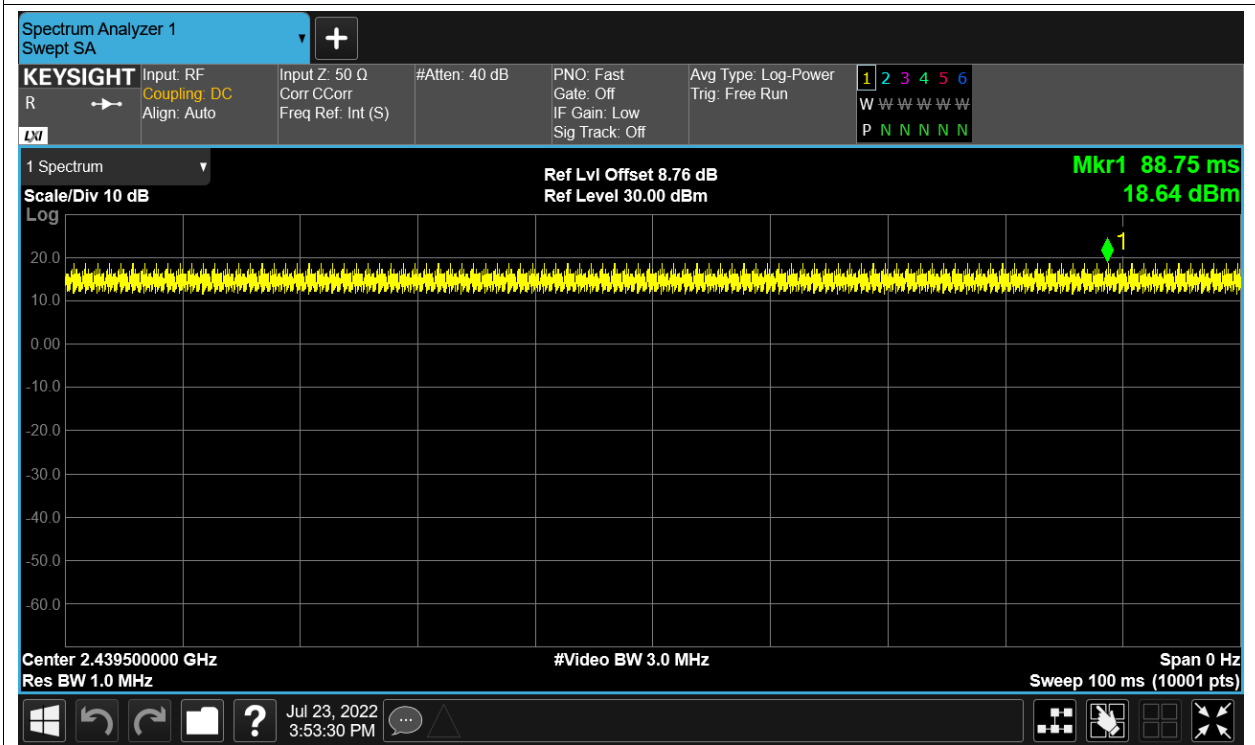

Duty Cycle NVNT 2.4G-10M-16QAM 2439.5MHz Sum