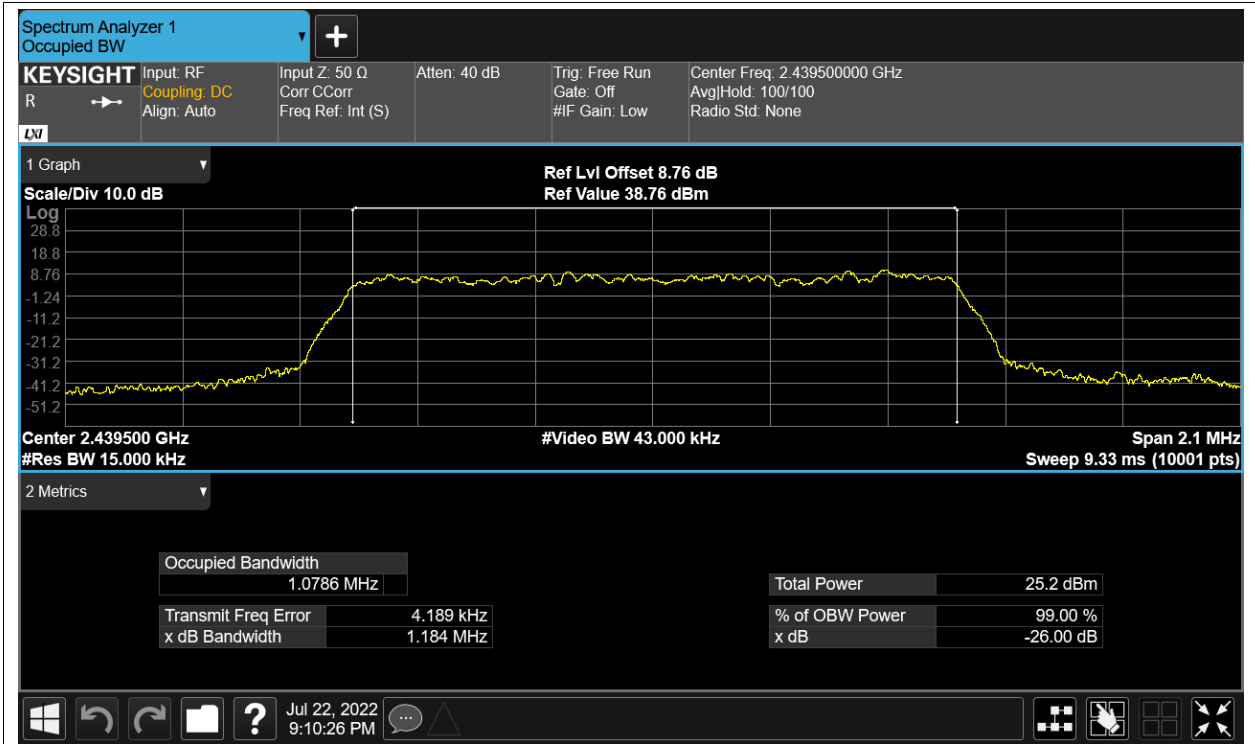

Test Graphs

OBW NVNT 2.4G-1.4M-16QAM 2403.5MHz Ant1

OBW NVNT 2.4G-1.4M-16QAM 2403.5MHz Ant2

OBW NVNT 2.4G-1.4M-16QAM 2439.5MHz Ant1

OBW NVNT 2.4G-1.4M-16QAM 2439.5MHz Ant2

OBW NVNT 2.4G-1.4M-16QAM 2475.5MHz Ant1

OBW NVNT 2.4G-1.4M-16QAM 2475.5MHz Ant2

OBW NVNT 2.4G-1.4M-QPSK 2403.5MHz Ant1

OBW NVNT 2.4G-1.4M-QPSK 2403.5MHz Ant2

OBW NVNT 2.4G-1.4M-QPSK 2439.5MHz Ant1

OBW NVNT 2.4G-1.4M-QPSK 2439.5MHz Ant2

OBW NVNT 2.4G-1.4M-QPSK 2475.5MHz Ant1

OBW NVNT 2.4G-1.4M-QPSK 2475.5MHz Ant2

OBW NVNT 2.4G-10M-16QAM 2407.5MHz Ant1

OBW NVNT 2.4G-10M-16QAM 2407.5MHz Ant2

OBW NVNT 2.4G-10M-16QAM 2439.5MHz Ant1

OBW NVNT 2.4G-10M-16QAM 2439.5MHz Ant2

OBW NVNT 2.4G-10M-16QAM 2471.5MHz Ant1