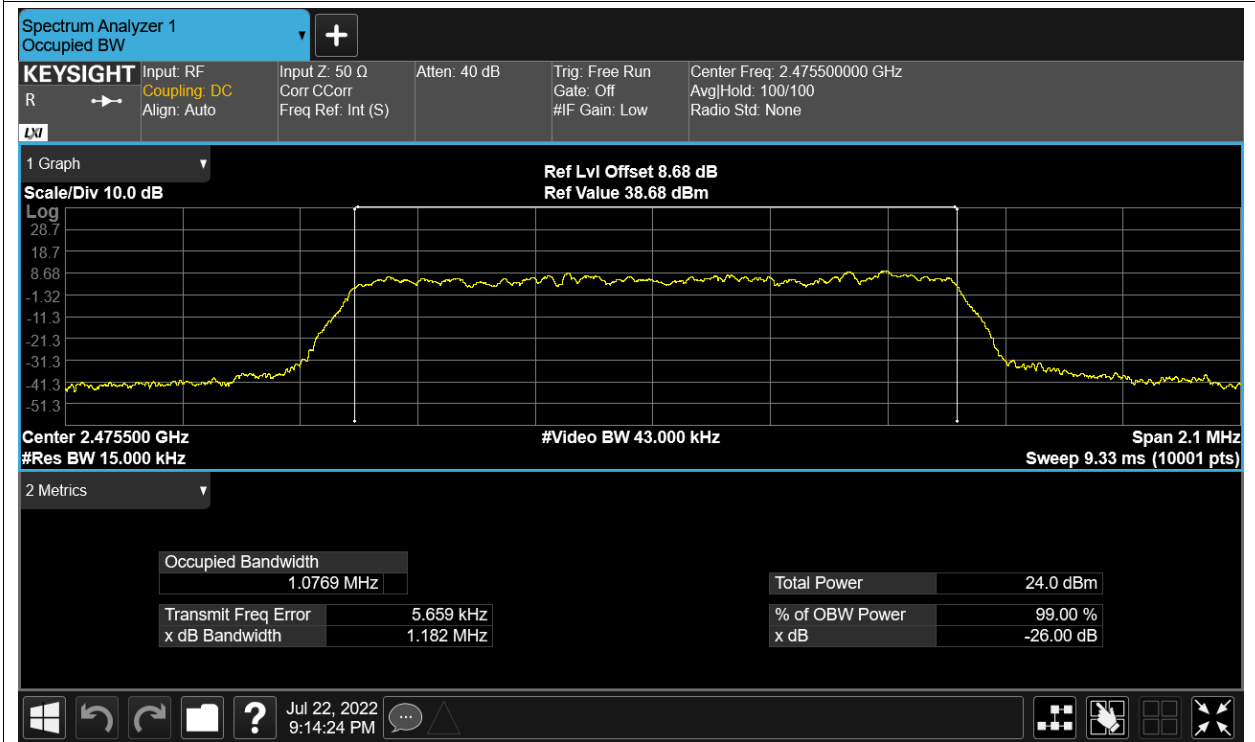

Test Graphs

OBW NVNT 2.4G-1.4M-16QAM 2403.5MHz Ant1

OBW NVNT 2.4G-1.4M-16QAM 2403.5MHz Ant2

OBW NVNT 2.4G-1.4M-16QAM 2439.5MHz Ant1

OBW NVNT 2.4G-1.4M-16QAM 2439.5MHz Ant2

OBW NVNT 2.4G-1.4M-16QAM 2475.5MHz Ant1

OBW NVNT 2.4G-1.4M-16QAM 2475.5MHz Ant2

OBW NVNT 2.4G-1.4M-QPSK 2403.5MHz Ant1

OBW NVNT 2.4G-1.4M-QPSK 2403.5MHz Ant2

OBW NVNT 2.4G-1.4M-QPSK 2439.5MHz Ant1

OBW NVNT 2.4G-1.4M-QPSK 2439.5MHz Ant2

OBW NVNT 2.4G-1.4M-QPSK 2475.5MHz Ant1

OBW NVNT 2.4G-1.4M-QPSK 2475.5MHz Ant2

OBW NVNT 2.4G-10M-16QAM 2407.5MHz Ant1

OBW NVNT 2.4G-10M-16QAM 2407.5MHz Ant2

OBW NVNT 2.4G-10M-16QAM 2439.5MHz Ant1

OBW NVNT 2.4G-10M-16QAM 2439.5MHz Ant2

OBW NVNT 2.4G-10M-16QAM 2471.5MHz Ant1