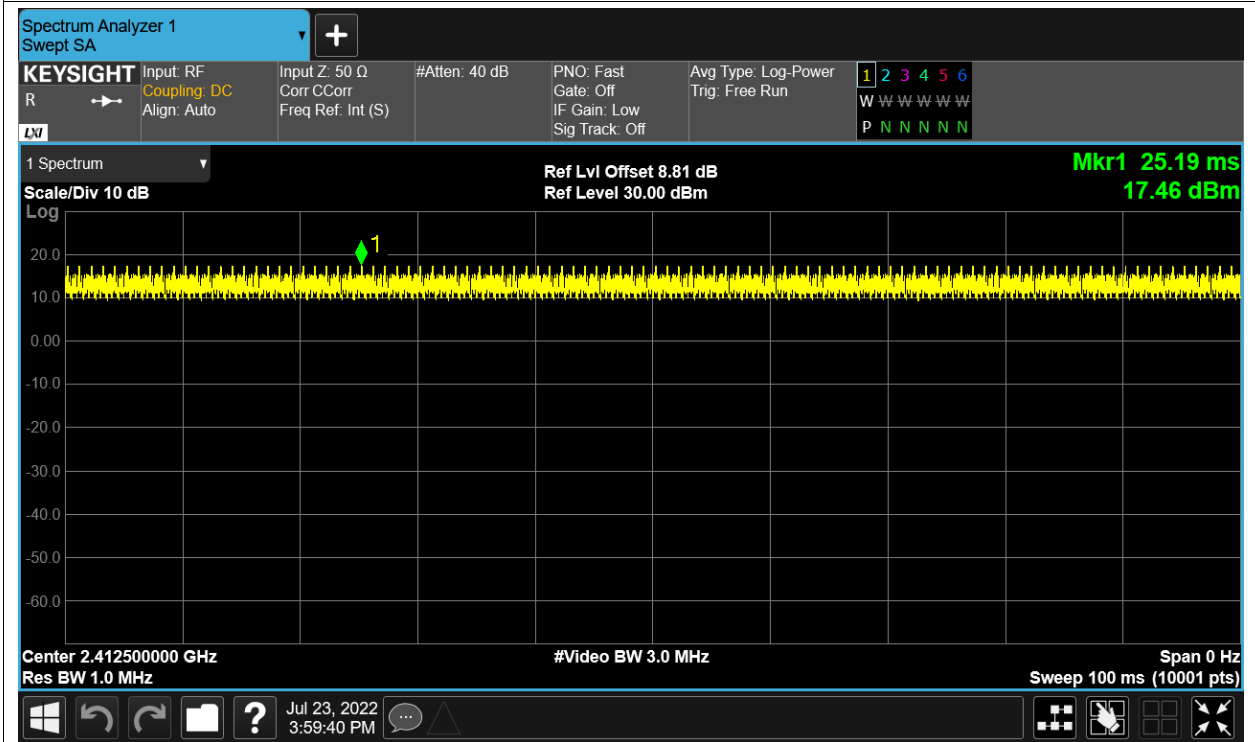

Duty Cycle NVNT 2.4G-20M-QPSK 2412.5MHz Sum

Duty Cycle NVNT 2.4G-20M-QPSK 2437.5MHz Sum

Duty Cycle NVNT 2.4G-20M-QPSK 2462.5MHz Sum

Maximum Conducted Output Power

| Condition | Mode | Frequency (MHz) | Antenna | Conducted Power (dBm) | Limit (dBm) | Verdict |
|-----------|-----------------|-----------------|---------|-----------------------|-------------|---------|
| NVNT | 2.4G-1.4M-16QAM | 2403.5 | Ant1 | 19.57 | 30 | Pass |
| NVNT | 2.4G-1.4M-16QAM | 2403.5 | Ant2 | 18.72 | 30 | Pass |
| NVNT | 2.4G-1.4M-16QAM | 2403.5 | Sum | 22.176 | 30 | Pass |
| NVNT | 2.4G-1.4M-16QAM | 2439.5 | Ant1 | 18.67 | 30 | Pass |
| NVNT | 2.4G-1.4M-16QAM | 2439.5 | Ant2 | 20.08 | 30 | Pass |
| NVNT | 2.4G-1.4M-16QAM | 2439.5 | Sum | 22.442 | 30 | Pass |
| NVNT | 2.4G-1.4M-16QAM | 2475.5 | Ant1 | 17.51 | 30 | Pass |
| NVNT | 2.4G-1.4M-16QAM | 2475.5 | Ant2 | 18.8 | 30 | Pass |
| NVNT | 2.4G-1.4M-16QAM | 2475.5 | Sum | 21.213 | 30 | Pass |
| NVNT | 2.4G-1.4M-QPSK | 2403.5 | Ant1 | 19.8 | 30 | Pass |
| NVNT | 2.4G-1.4M-QPSK | 2403.5 | Ant2 | 18.96 | 30 | Pass |
| NVNT | 2.4G-1.4M-QPSK | 2403.5 | Sum | 22.411 | 30 | Pass |
| NVNT | 2.4G-1.4M-QPSK | 2439.5 | Ant1 | 19.76 | 30 | Pass |
| NVNT | 2.4G-1.4M-QPSK | 2439.5 | Ant2 | 19.08 | 30 | Pass |
| NVNT | 2.4G-1.4M-QPSK | 2439.5 | Sum | 22.444 | 30 | Pass |
| NVNT | 2.4G-1.4M-QPSK | 2475.5 | Ant1 | 17.46 | 30 | Pass |
| NVNT | 2.4G-1.4M-QPSK | 2475.5 | Ant2 | 18.75 | 30 | Pass |
| NVNT | 2.4G-1.4M-QPSK | 2475.5 | Sum | 21.163 | 30 | Pass |
| NVNT | 2.4G-10M-16QAM | 2407.5 | Ant1 | 19.31 | 30 | Pass |
| NVNT | 2.4G-10M-16QAM | 2407.5 | Ant2 | 19.08 | 30 | Pass |
| NVNT | 2.4G-10M-16QAM | 2407.5 | Sum | 22.207 | 30 | Pass |
| NVNT | 2.4G-10M-16QAM | 2439.5 | Ant1 | 18.17 | 30 | Pass |
| NVNT | 2.4G-10M-16QAM | 2439.5 | Ant2 | 18.37 | 30 | Pass |
| NVNT | 2.4G-10M-16QAM | 2439.5 | Sum | 21.281 | 30 | Pass |
| NVNT | 2.4G-10M-16QAM | 2471.5 | Ant1 | 17.08 | 30 | Pass |
| NVNT | 2.4G-10M-16QAM | 2471.5 | Ant2 | 17.2 | 30 | Pass |
| NVNT | 2.4G-10M-16QAM | 2471.5 | Sum | 20.151 | 30 | Pass |
| NVNT | 2.4G-10M-QPSK | 2407.5 | Ant1 | 19.31 | 30 | Pass |
| NVNT | 2.4G-10M-QPSK | 2407.5 | Ant2 | 19.08 | 30 | Pass |
| NVNT | 2.4G-10M-QPSK | 2407.5 | Sum | 22.207 | 30 | Pass |
| NVNT | 2.4G-10M-QPSK | 2439.5 | Ant1 | 18.18 | 30 | Pass |
| NVNT | 2.4G-10M-QPSK | 2439.5 | Ant2 | 18.15 | 30 | Pass |
| NVNT | 2.4G-10M-QPSK | 2439.5 | Sum | 21.175 | 30 | Pass |
| NVNT | 2.4G-10M-QPSK | 2471.5 | Ant1 | 17.19 | 30 | Pass |
| NVNT | 2.4G-10M-QPSK | 2471.5 | Ant2 | 17.32 | 30 | Pass |
| NVNT | 2.4G-10M-QPSK | 2471.5 | Sum | 20.266 | 30 | Pass |
| NVNT | 2.4G-20M-16QAM | 2412.5 | Ant1 | 19.26 | 30 | Pass |
| NVNT | 2.4G-20M-16QAM | 2412.5 | Ant2 | 19.04 | 30 | Pass |
| NVNT | 2.4G-20M-16QAM | 2412.5 | Sum | 22.162 | 30 | Pass |
| NVNT | 2.4G-20M-16QAM | 2437.5 | Ant1 | 18.3 | 30 | Pass |
| NVNT | 2.4G-20M-16QAM | 2437.5 | Ant2 | 18.47 | 30 | Pass |