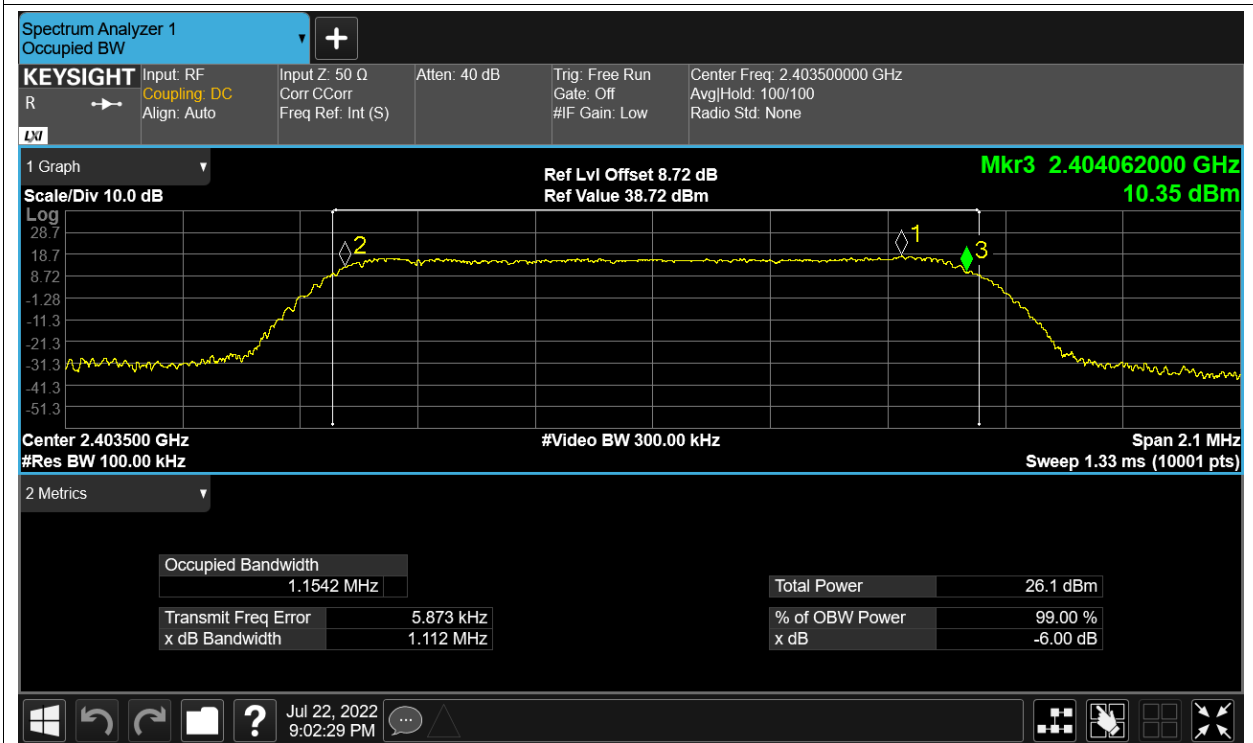

-6dB Bandwidth NVNT 2.4G-1.4M-16QAM 2439.5MHz Ant2

-6dB Bandwidth NVNT 2.4G-1.4M-16QAM 2475.5MHz Ant1

-6dB Bandwidth NVNT 2.4G-1.4M-16QAM 2475.5MHz Ant2

-6dB Bandwidth NVNT 2.4G-1.4M-QPSK 2403.5MHz Ant1

-6dB Bandwidth NVNT 2.4G-1.4M-QPSK 2403.5MHz Ant2