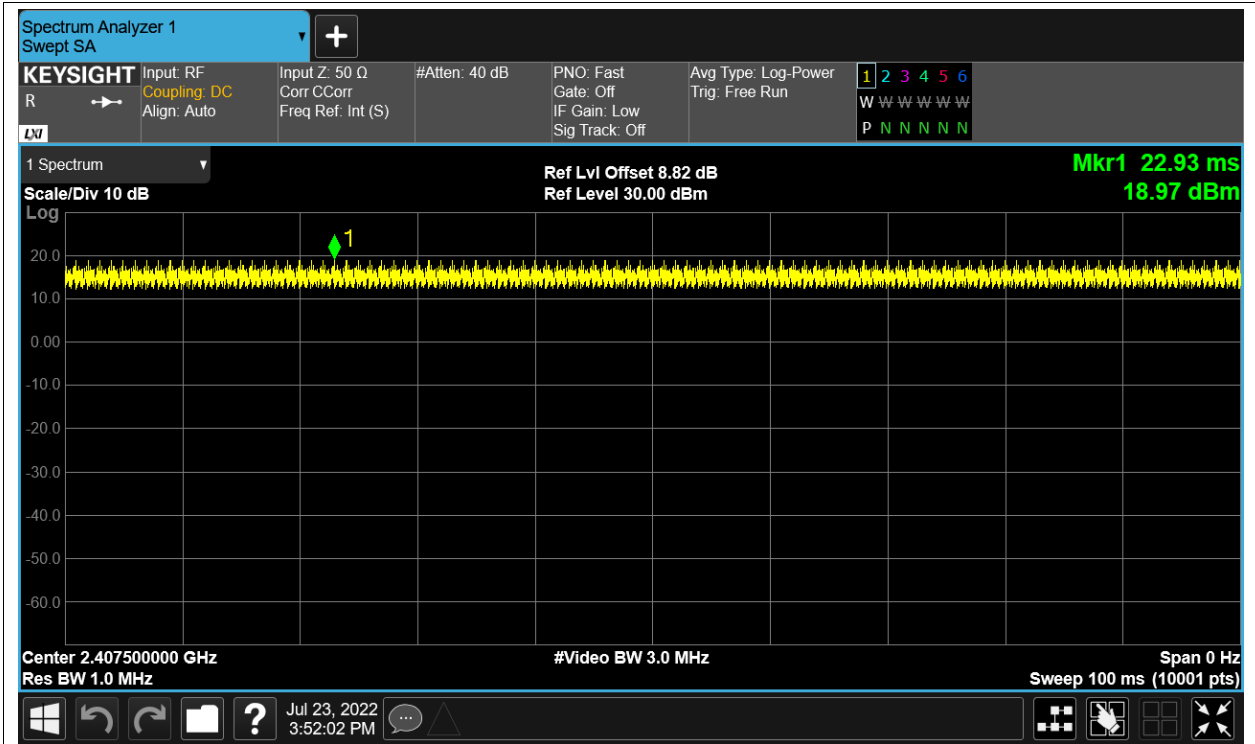

Duty Cycle NVNT 2.4G-10M-16QAM 2407.5MHz Sum