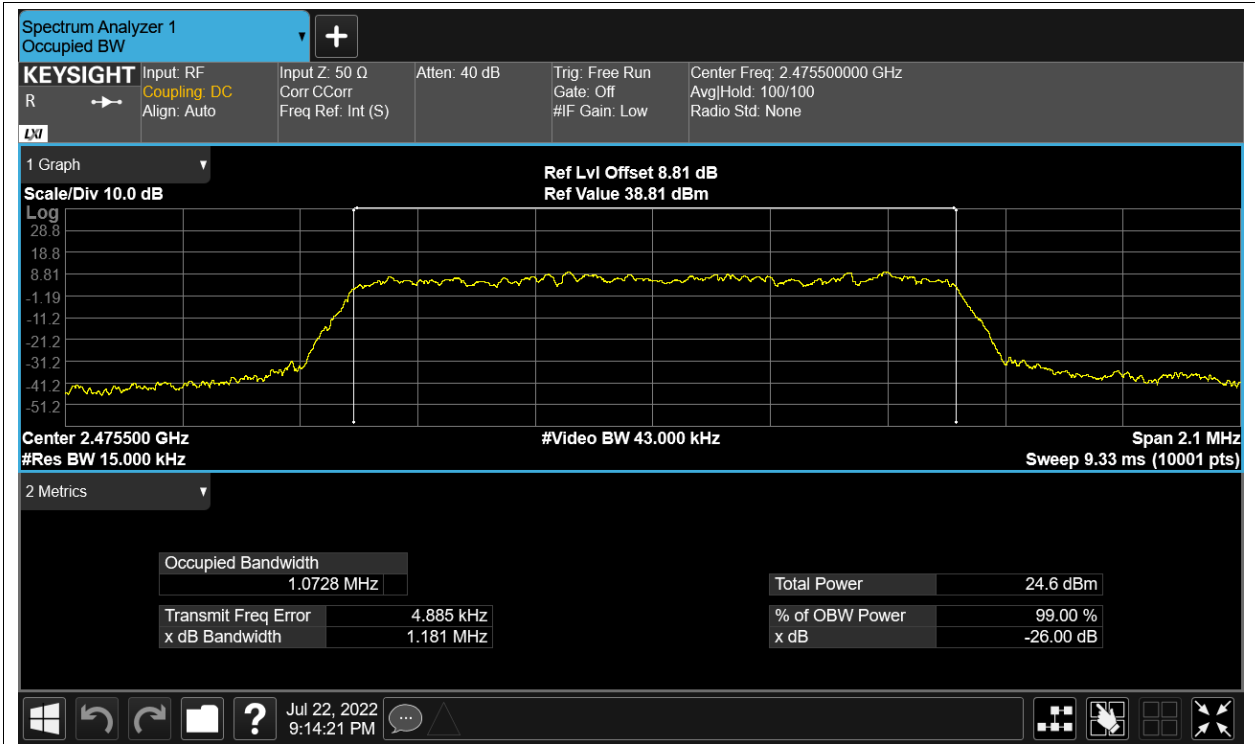

Test Graphs

OBW NVNT 2.4G-1.4M-16QAM 2403.5MHz Ant1

OBW NVNT 2.4G-1.4M-16QAM 2403.5MHz Ant2

OBW NVNT 2.4G-1.4M-16QAM 2439.5MHz Ant1

OBW NVNT 2.4G-1.4M-16QAM 2439.5MHz Ant2

OBW NVNT 2.4G-1.4M-16QAM 2475.5MHz Ant1

OBW NVNT 2.4G-1.4M-16QAM 2475.5MHz Ant2

OBW NVNT 2.4G-1.4M-QPSK 2403.5MHz Ant1

OBW NVNT 2.4G-1.4M-QPSK 2403.5MHz Ant2

OBW NVNT 2.4G-1.4M-QPSK 2439.5MHz Ant1

OBW NVNT 2.4G-1.4M-QPSK 2439.5MHz Ant2

OBW NVNT 2.4G-1.4M-QPSK 2475.5MHz Ant1

OBW NVNT 2.4G-1.4M-QPSK 2475.5MHz Ant2

OBW NVNT 2.4G-10M-16QAM 2407.5MHz Ant1

OBW NVNT 2.4G-10M-16QAM 2407.5MHz Ant2

OBW NVNT 2.4G-10M-16QAM 2439.5MHz Ant1

OBW NVNT 2.4G-10M-16QAM 2439.5MHz Ant2

OBW NVNT 2.4G-10M-16QAM 2471.5MHz Ant1