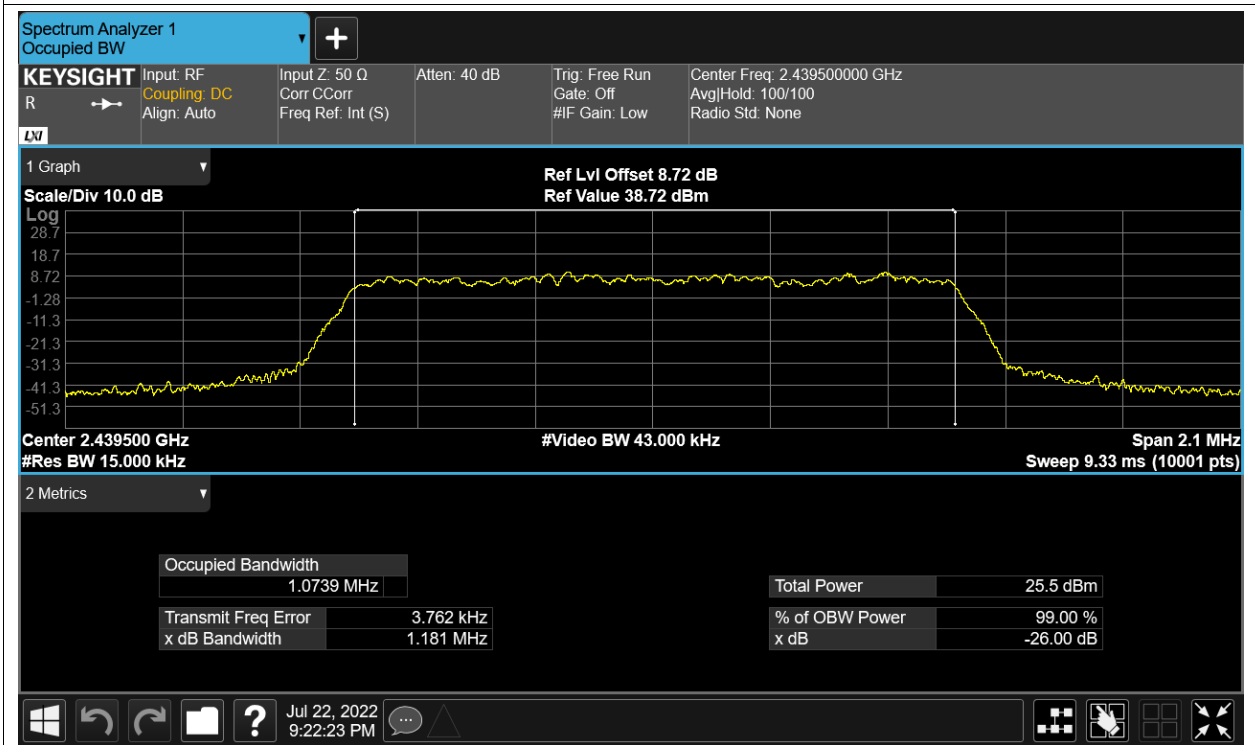

Test Graphs

OBW NVNT 2.4G-1.4M-16QAM 2403.5MHz Ant1

OBW NVNT 2.4G-1.4M-16QAM 2403.5MHz Ant2

OBW NVNT 2.4G-1.4M-16QAM 2439.5MHz Ant1

OBW NVNT 2.4G-1.4M-16QAM 2439.5MHz Ant2

OBW NVNT 2.4G-1.4M-16QAM 2475.5MHz Ant1

OBW NVNT 2.4G-1.4M-16QAM 2475.5MHz Ant2

OBW NVNT 2.4G-1.4M-QPSK 2403.5MHz Ant1

OBW NVNT 2.4G-1.4M-QPSK 2403.5MHz Ant2

OBW NVNT 2.4G-1.4M-QPSK 2439.5MHz Ant1

OBW NVNT 2.4G-1.4M-QPSK 2439.5MHz Ant2

OBW NVNT 2.4G-1.4M-QPSK 2475.5MHz Ant1