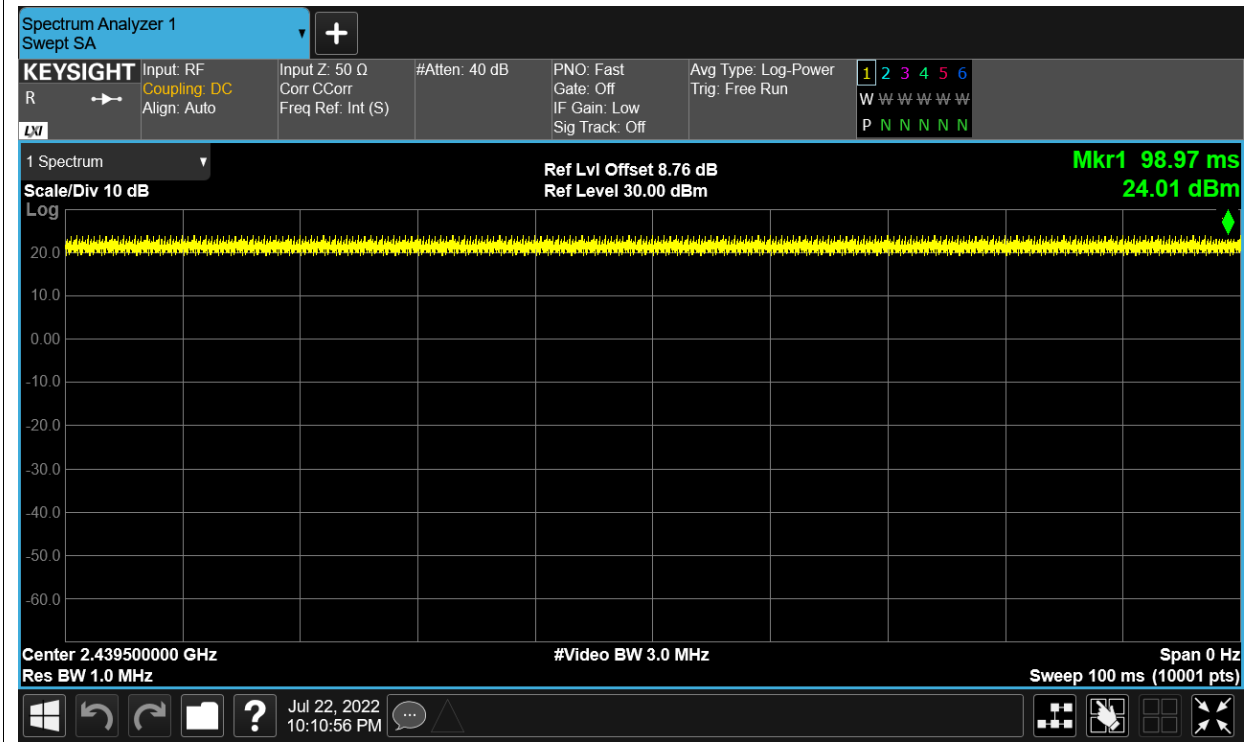

Duty Cycle NVNT 2.4G-1.4M-16QAM 2439.5MHz Sum