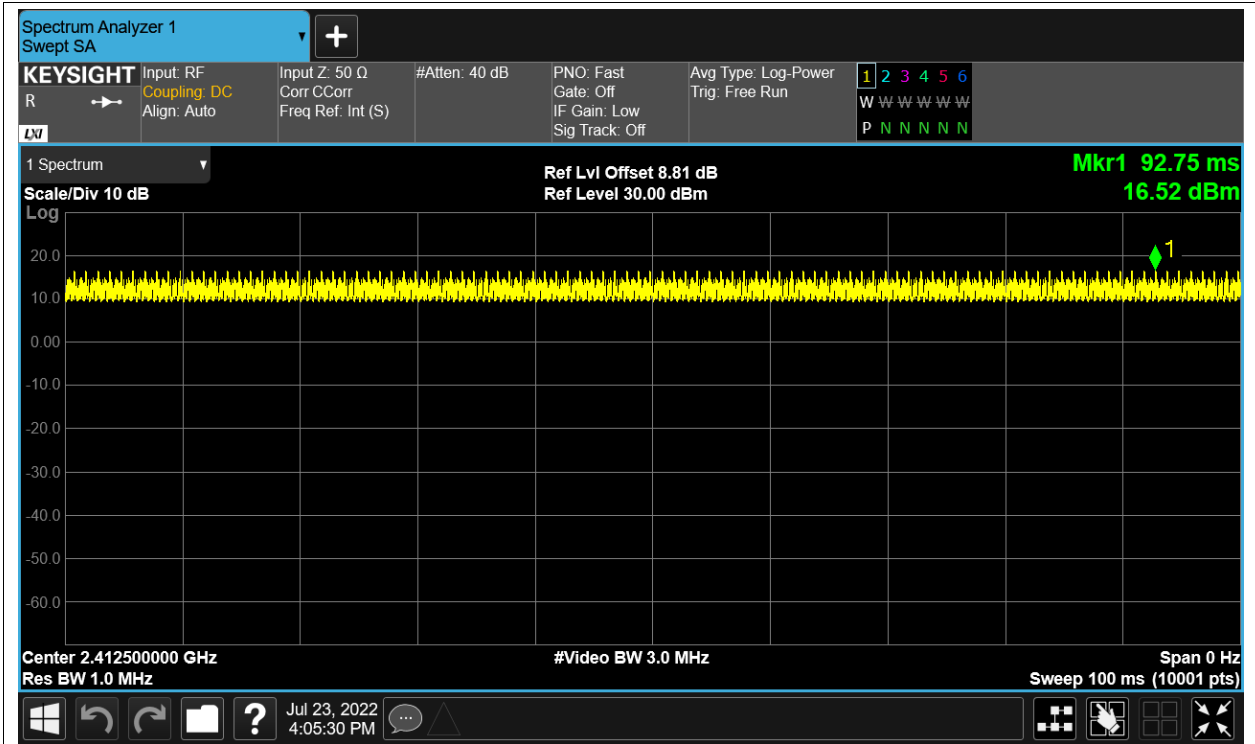

Duty Cycle NVNT 2.4G-20M-16QAM 2412.5MHz Sum