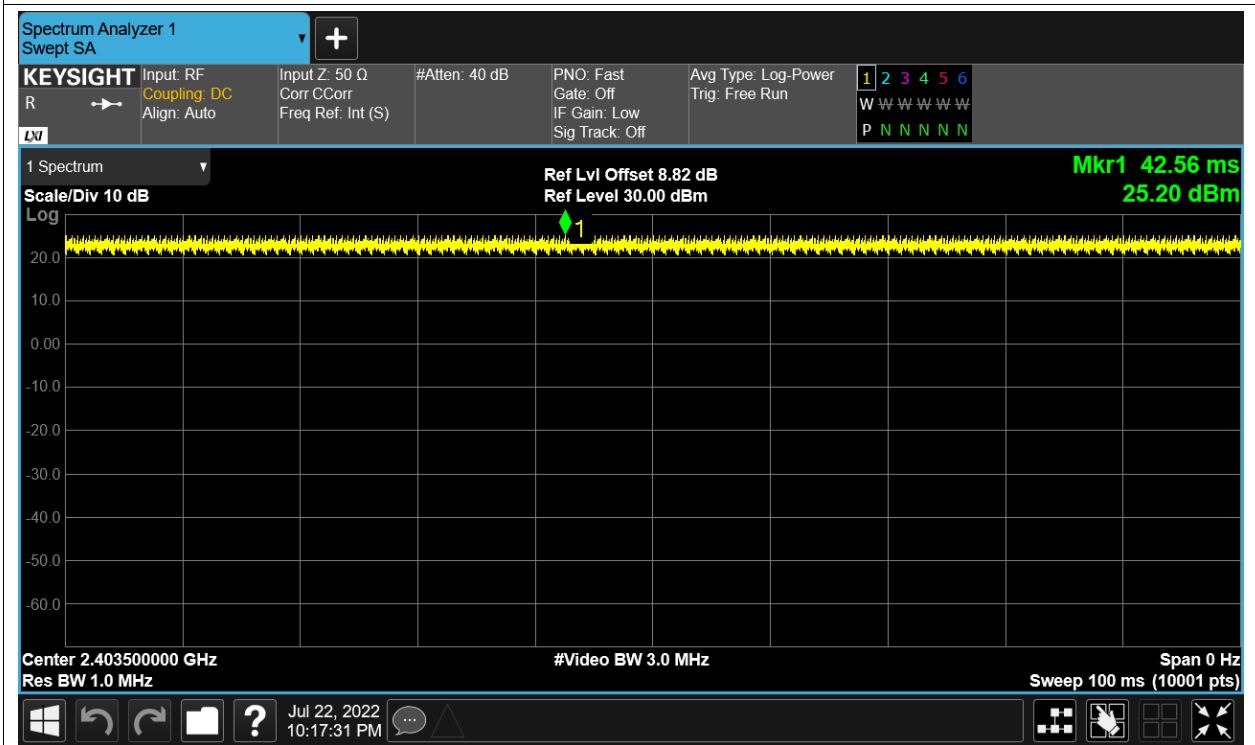

Test Graphs

Duty Cycle NVNT 2.4G-1.4M-16QAM 2403.5MHz Sum

Duty Cycle NVNT 2.4G-1.4M-16QAM 2439.5MHz Sum

Duty Cycle NVNT 2.4G-1.4M-16QAM 2475.5MHz Sum

Duty Cycle NVNT 2.4G-1.4M-QPSK 2403.5MHz Sum

Duty Cycle NVNT 2.4G-1.4M-QPSK 2439.5MHz Sum