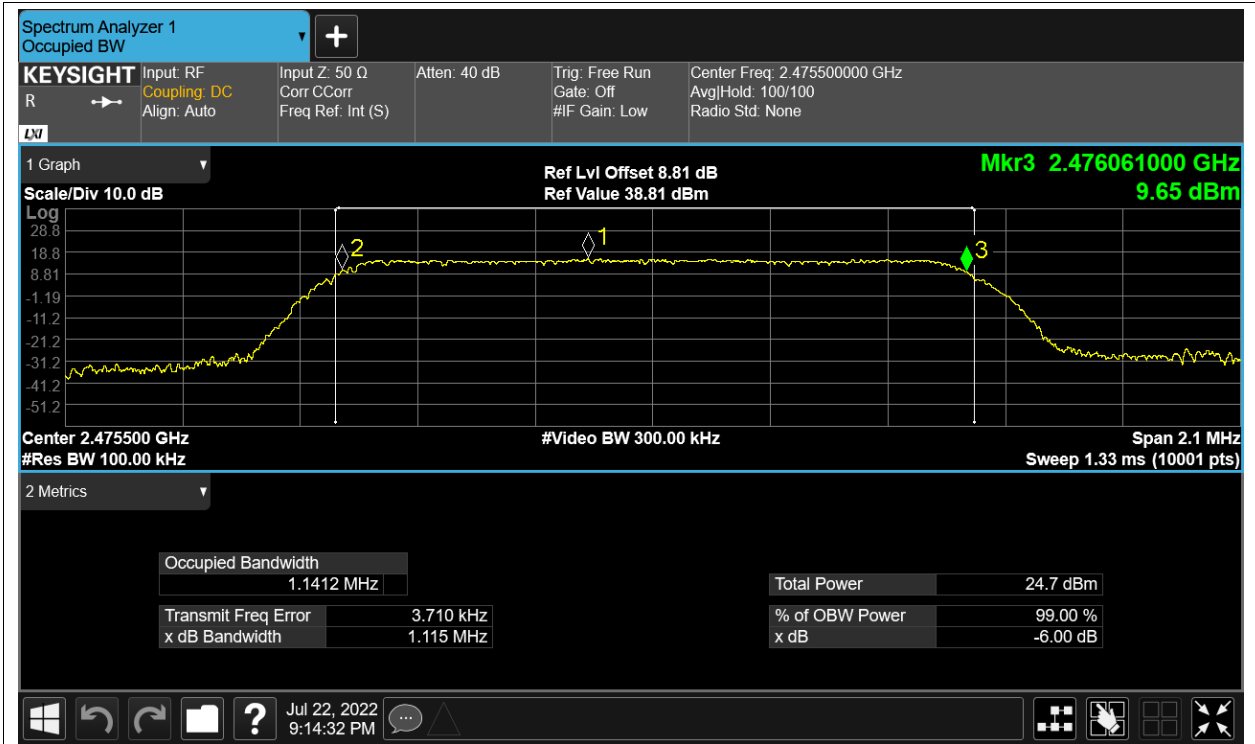

-6dB Bandwidth NVNT 2.4G-1.4M-QPSK 2475.5MHz Ant1