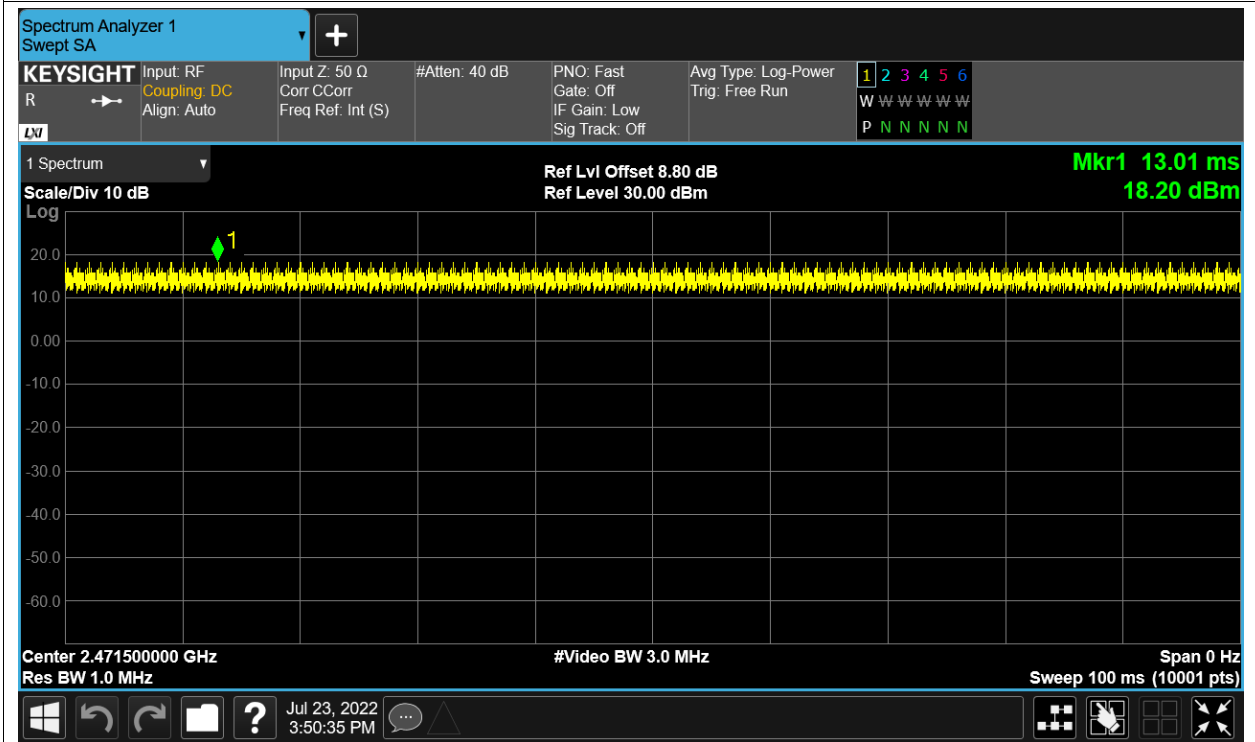

Duty Cycle NVNT 2.4G-10M-QPSK 2471.5MHz Sum