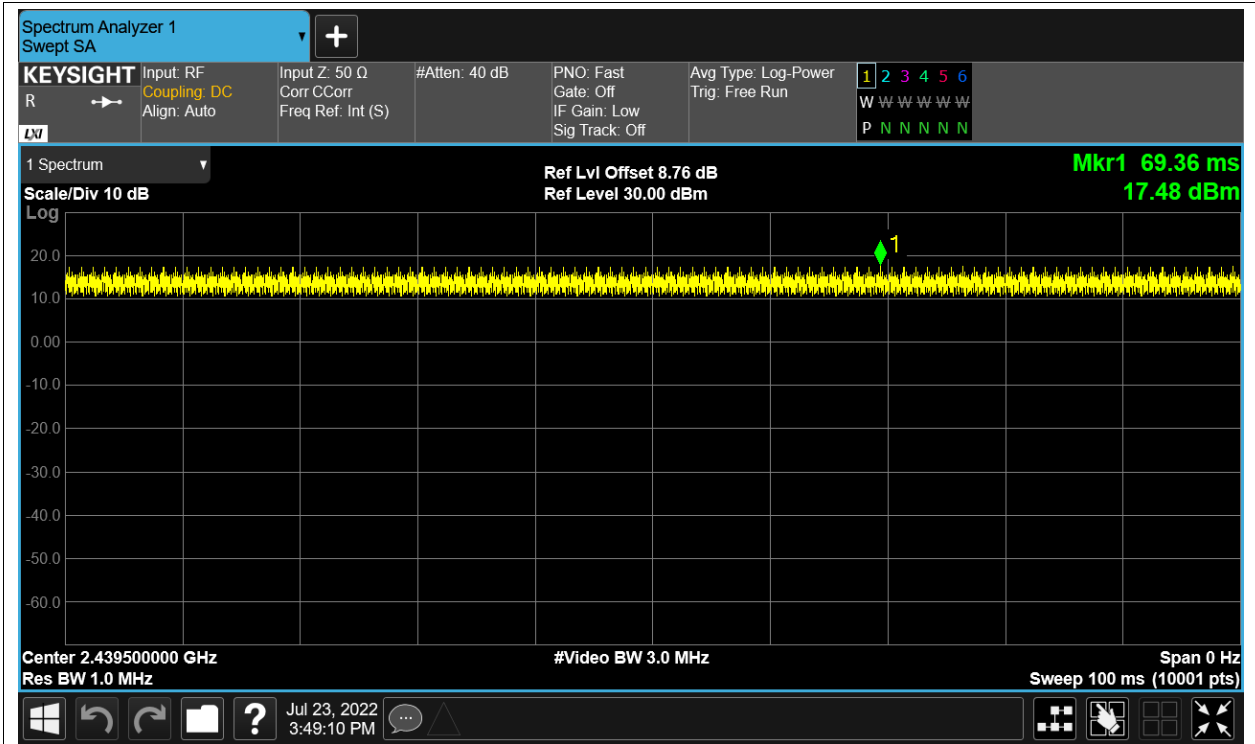

Duty Cycle NVNT 2.4G-10M-QPSK 2439.5MHz Sum