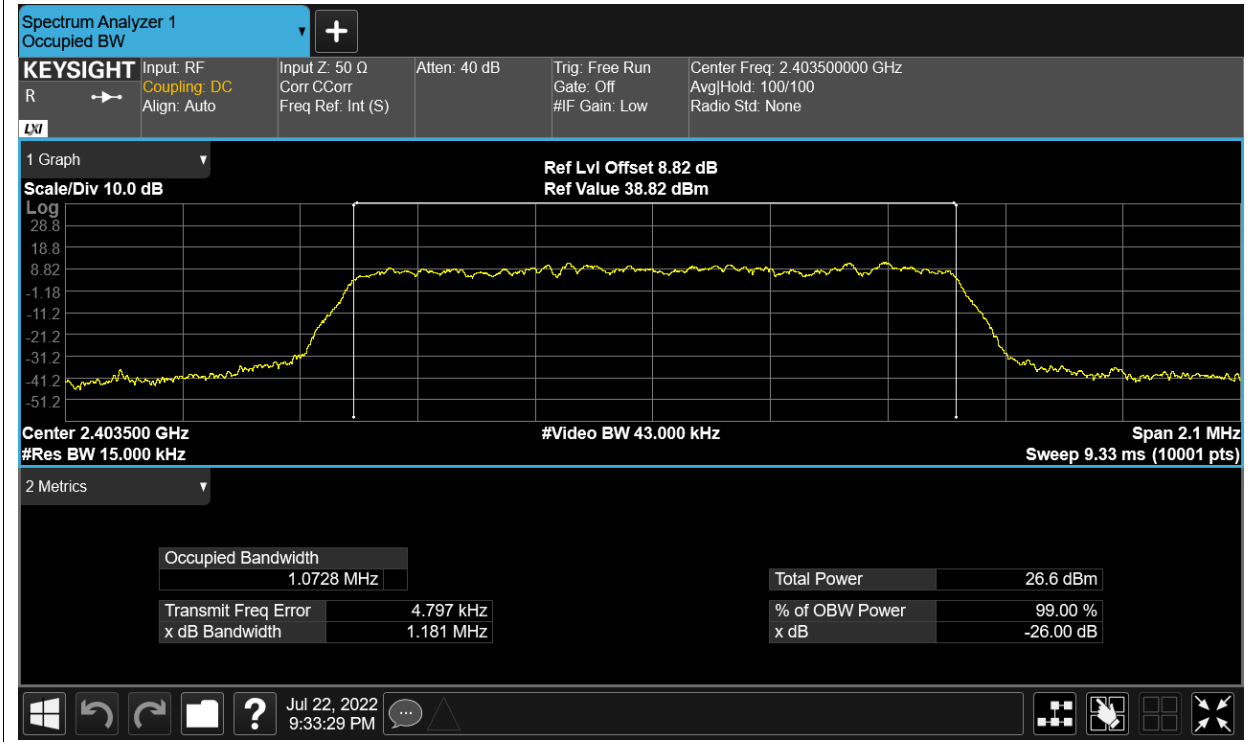

Test Graphs

OBW NVNT 2.4G-1.4M-16QAM 2403.5MHz Ant1

OBW NVNT 2.4G-1.4M-16QAM 2403.5MHz Ant2

OBW NVNT 2.4G-1.4M-16QAM 2439.5MHz Ant1

OBW NVNT 2.4G-1.4M-16QAM 2439.5MHz Ant2

OBW NVNT 2.4G-1.4M-16QAM 2475.5MHz Ant1