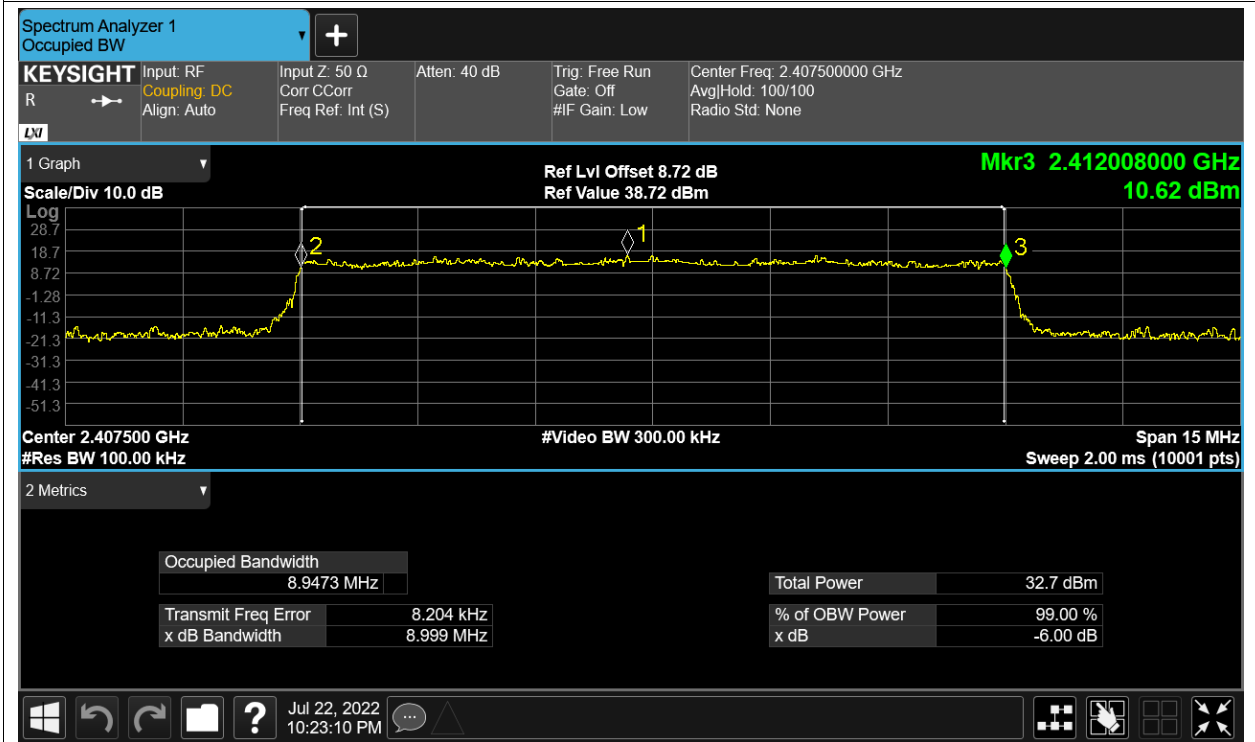

-6dB Bandwidth NVNT 2.4G-10M-16QAM 2407.5MHz Ant2