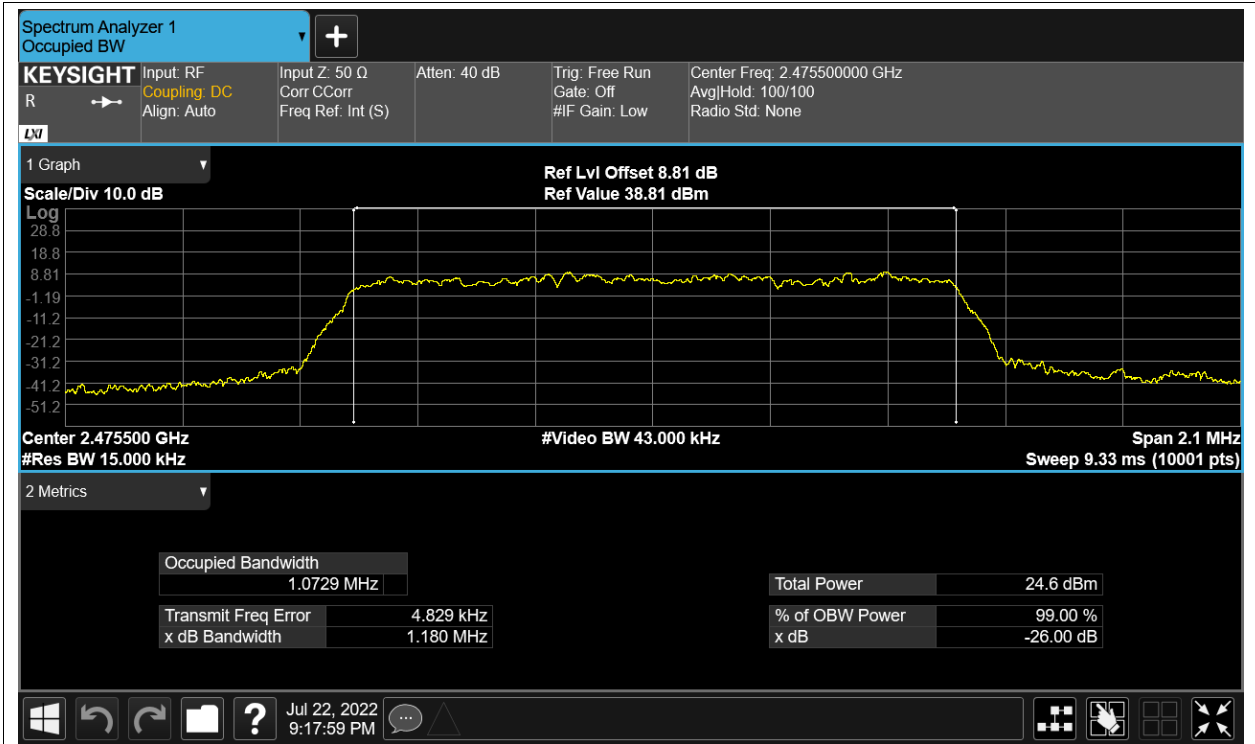

Test Graphs

OBW NVNT 2.4G-1.4M-16QAM 2403.5MHz Ant1

OBW NVNT 2.4G-1.4M-16QAM 2403.5MHz Ant2

OBW NVNT 2.4G-1.4M-16QAM 2439.5MHz Ant1

OBW NVNT 2.4G-1.4M-16QAM 2439.5MHz Ant2

OBW NVNT 2.4G-1.4M-16QAM 2475.5MHz Ant1

OBW NVNT 2.4G-1.4M-16QAM 2475.5MHz Ant2

OBW NVNT 2.4G-1.4M-QPSK 2403.5MHz Ant1

OBW NVNT 2.4G-1.4M-QPSK 2403.5MHz Ant2

OBW NVNT 2.4G-1.4M-QPSK 2439.5MHz Ant1

OBW NVNT 2.4G-1.4M-QPSK 2439.5MHz Ant2

OBW NVNT 2.4G-1.4M-QPSK 2475.5MHz Ant1