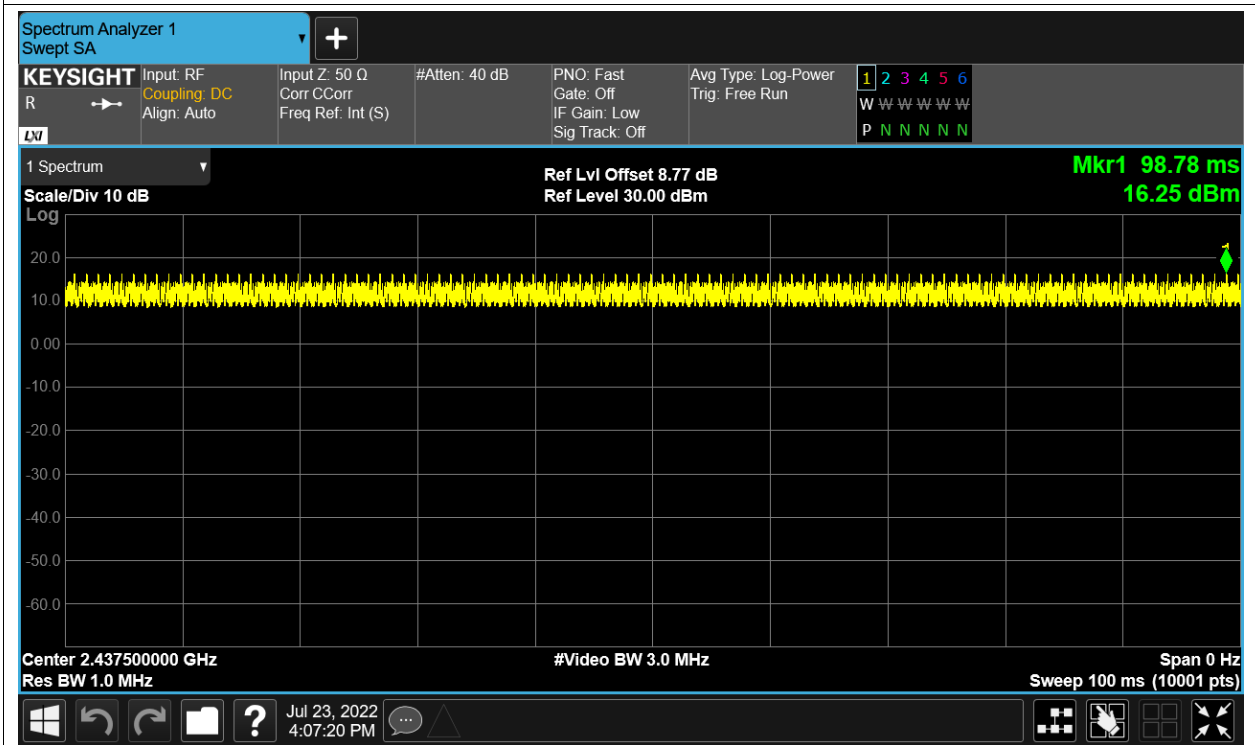

Duty Cycle NVNT 2.4G-20M-16QAM 2437.5MHz Sum