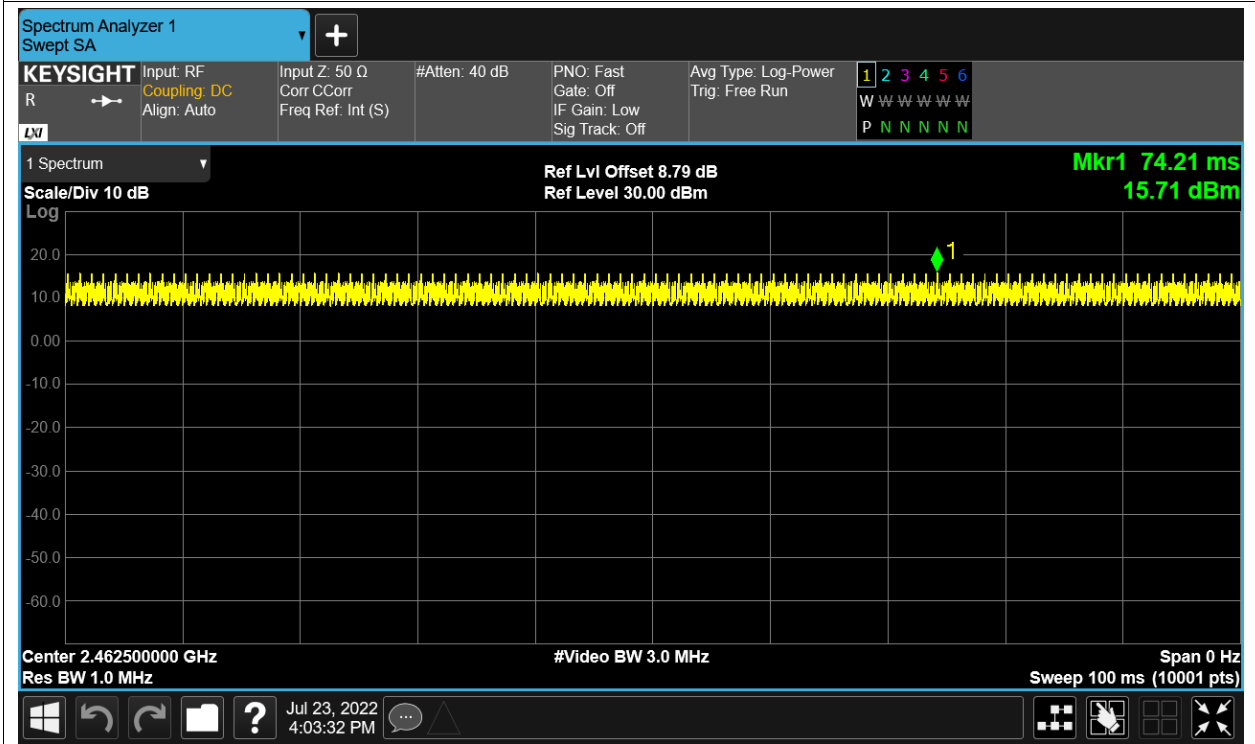

Duty Cycle NVNT 2.4G-20M-QPSK 2412.5MHz Sum

Duty Cycle NVNT 2.4G-20M-QPSK 2437.5MHz Sum

Duty Cycle NVNT 2.4G-20M-QPSK 2462.5MHz Sum

Maximum Conducted Output Power

| Condition | Mode | Frequency (MHz) | Antenna | Conducted Power (dBm) | Limit (dBm) | Verdict |
|-----------|-----------------|-----------------|---------|-----------------------|-------------|---------|
| NVNT | 2.4G-1.4M-16QAM | 2403.5 | Ant1 | 19.57 | 30 | Pass |
| NVNT | 2.4G-1.4M-16QAM | 2403.5 | Ant2 | 18.72 | 30 | Pass |
| NVNT | 2.4G-1.4M-16QAM | 2403.5 | Sum | 22.176 | 30 | Pass |
| NVNT | 2.4G-1.4M-16QAM | 2439.5 | Ant1 | 18.67 | 30 | Pass |
| NVNT | 2.4G-1.4M-16QAM | 2439.5 | Ant2 | 20.08 | 30 | Pass |
| NVNT | 2.4G-1.4M-16QAM | 2439.5 | Sum | 22.442 | 30 | Pass |
| NVNT | 2.4G-1.4M-16QAM | 2475.5 | Ant1 | 17.51 | 30 | Pass |
| NVNT | 2.4G-1.4M-16QAM | 2475.5 | Ant2 | 18.8 | 30 | Pass |
| NVNT | 2.4G-1.4M-16QAM | 2475.5 | Sum | 21.213 | 30 | Pass |
| NVNT | 2.4G-1.4M-QPSK | 2403.5 | Ant1 | 19.8 | 30 | Pass |
| NVNT | 2.4G-1.4M-QPSK | 2403.5 | Ant2 | 18.96 | 30 | Pass |
| NVNT | 2.4G-1.4M-QPSK | 2403.5 | Sum | 22.411 | 30 | Pass |
| NVNT | 2.4G-1.4M-QPSK | 2439.5 | Ant1 | 19.76 | 30 | Pass |
| NVNT | 2.4G-1.4M-QPSK | 2439.5 | Ant2 | 19.08 | 30 | Pass |
| NVNT | 2.4G-1.4M-QPSK | 2439.5 | Sum | 22.444 | 30 | Pass |
| NVNT | 2.4G-1.4M-QPSK | 2475.5 | Ant1 | 17.46 | 30 | Pass |
| NVNT | 2.4G-1.4M-QPSK | 2475.5 | Ant2 | 18.75 | 30 | Pass |
| NVNT | 2.4G-1.4M-QPSK | 2475.5 | Sum | 21.163 | 30 | Pass |
| NVNT | 2.4G-10M-16QAM | 2407.5 | Ant1 | 19.31 | 30 | Pass |
| NVNT | 2.4G-10M-16QAM | 2407.5 | Ant2 | 19.08 | 30 | Pass |
| NVNT | 2.4G-10M-16QAM | 2407.5 | Sum | 22.207 | 30 | Pass |
| NVNT | 2.4G-10M-16QAM | 2439.5 | Ant1 | 18.17 | 30 | Pass |
| NVNT | 2.4G-10M-16QAM | 2439.5 | Ant2 | 18.37 | 30 | Pass |
| NVNT | 2.4G-10M-16QAM | 2439.5 | Sum | 21.281 | 30 | Pass |
| NVNT | 2.4G-10M-16QAM | 2471.5 | Ant1 | 17.08 | 30 | Pass |
| NVNT | 2.4G-10M-16QAM | 2471.5 | Ant2 | 17.2 | 30 | Pass |
| NVNT | 2.4G-10M-16QAM | 2471.5 | Sum | 20.151 | 30 | Pass |
| NVNT | 2.4G-10M-QPSK | 2407.5 | Ant1 | 19.31 | 30 | Pass |
| NVNT | 2.4G-10M-QPSK | 2407.5 | Ant2 | 19.08 | 30 | Pass |
| NVNT | 2.4G-10M-QPSK | 2407.5 | Sum | 22.207 | 30 | Pass |
| NVNT | 2.4G-10M-QPSK | 2439.5 | Ant1 | 18.18 | 30 | Pass |
| NVNT | 2.4G-10M-QPSK | 2439.5 | Ant2 | 18.15 | 30 | Pass |
| NVNT | 2.4G-10M-QPSK | 2439.5 | Sum | 21.175 | 30 | Pass |
| NVNT | 2.4G-10M-QPSK | 2471.5 | Ant1 | 17.19 | 30 | Pass |
| NVNT | 2.4G-10M-QPSK | 2471.5 | Ant2 | 17.32 | 30 | Pass |
| NVNT | 2.4G-10M-QPSK | 2471.5 | Sum | 20.266 | 30 | Pass |
| NVNT | 2.4G-20M-16QAM | 2412.5 | Ant1 | 19.26 | 30 | Pass |
| NVNT | 2.4G-20M-16QAM | 2412.5 | Ant2 | 19.04 | 30 | Pass |
| NVNT | 2.4G-20M-16QAM | 2412.5 | Sum | 22.162 | 30 | Pass |
| NVNT | 2.4G-20M-16QAM | 2437.5 | Ant1 | 18.3 | 30 | Pass |
| NVNT | 2.4G-20M-16QAM | 2437.5 | Ant2 | 18.47 | 30 | Pass |