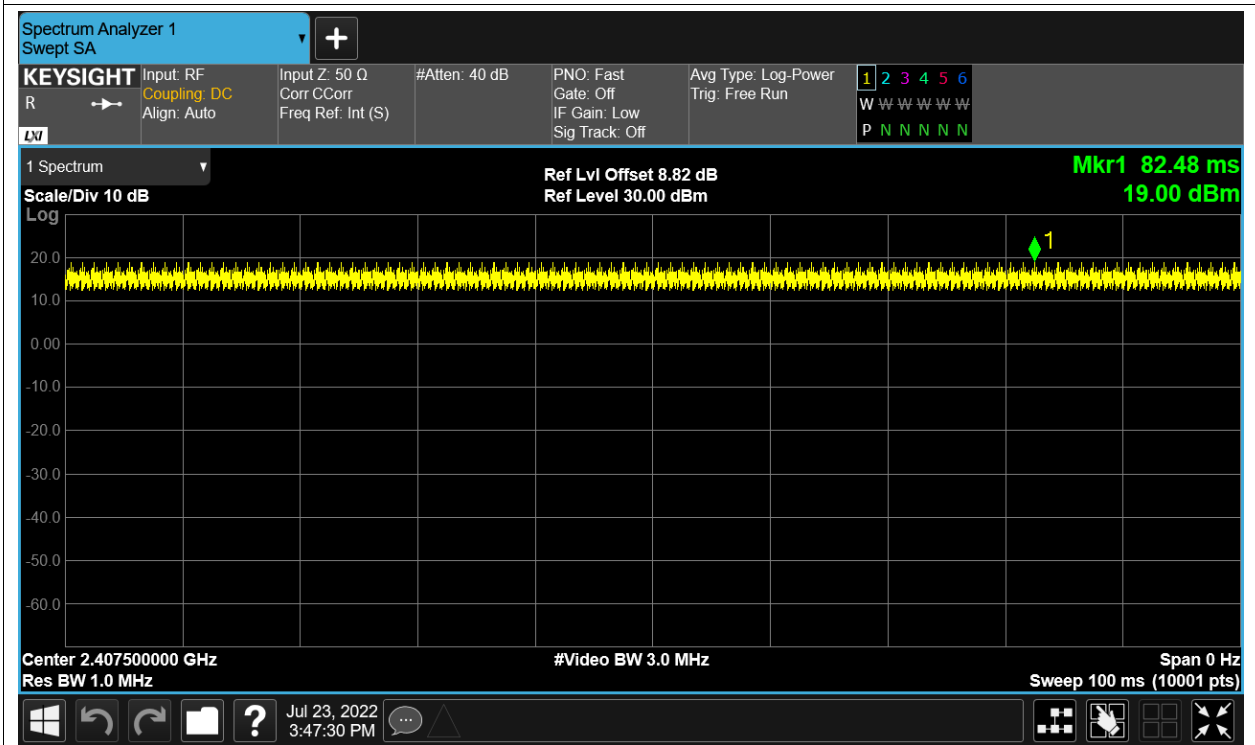

Duty Cycle NVNT 2.4G-1.4M-QPSK 2475.5MHz Sum

Duty Cycle NVNT 2.4G-10M-16QAM 2407.5MHz Sum

Duty Cycle NVNT 2.4G-10M-16QAM 2439.5MHz Sum

Duty Cycle NVNT 2.4G-10M-16QAM 2471.5MHz Sum

Duty Cycle NVNT 2.4G-10M-QPSK 2407.5MHz Sum