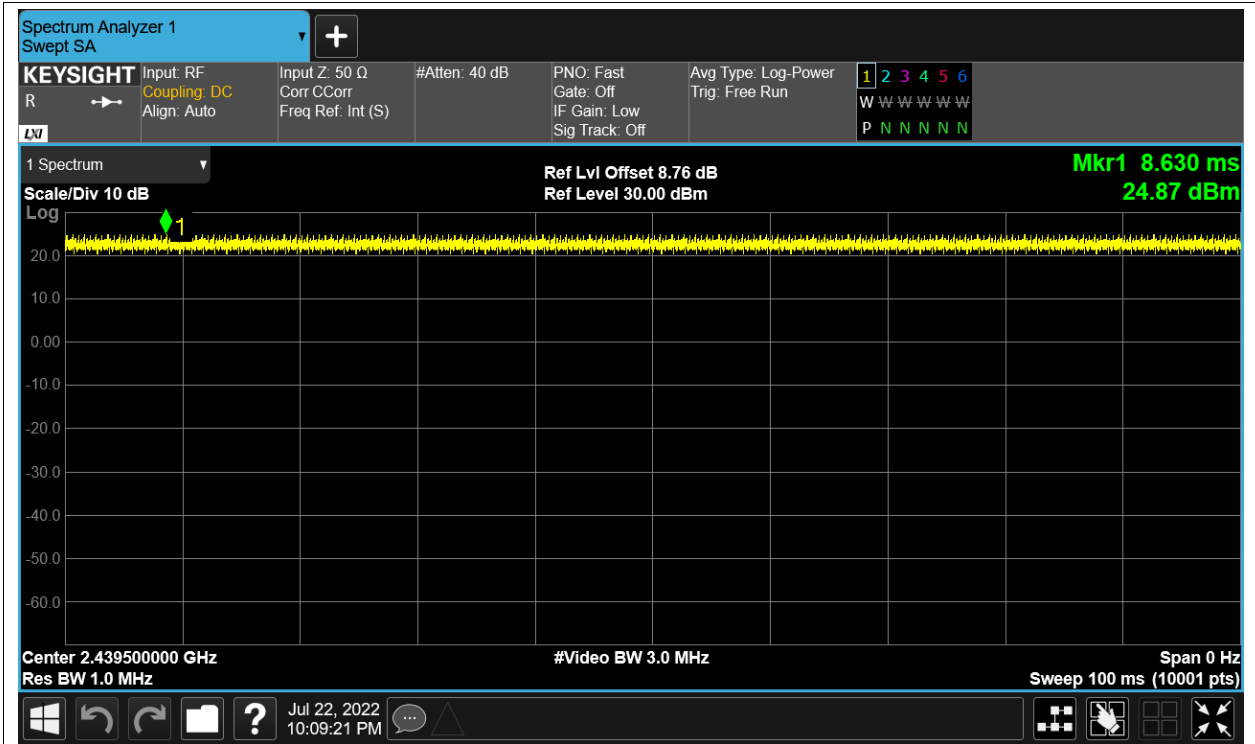

Test Graphs

Duty Cycle NVNT 2.4G-1.4M-16QAM 2403.5MHz Sum

Duty Cycle NVNT 2.4G-1.4M-16QAM 2439.5MHz Sum

Duty Cycle NVNT 2.4G-1.4M-16QAM 2475.5MHz Sum

Duty Cycle NVNT 2.4G-1.4M-QPSK 2403.5MHz Sum

Duty Cycle NVNT 2.4G-1.4M-QPSK 2439.5MHz Sum