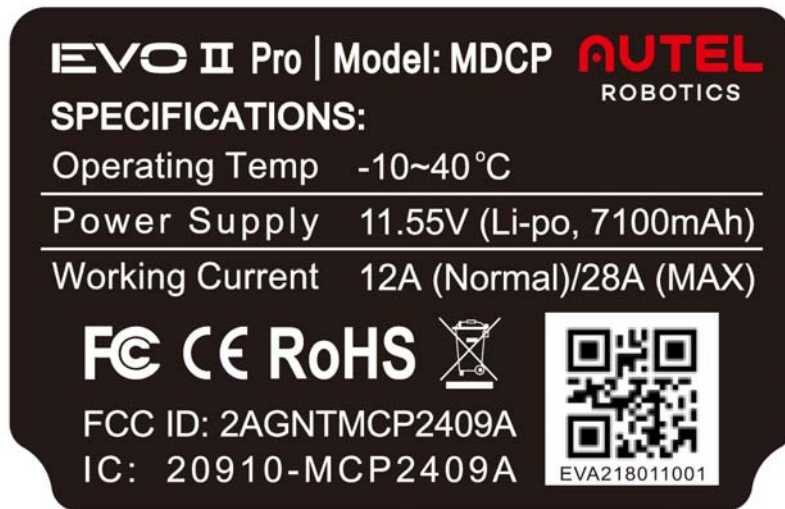

## EXHIBIT A - FCC ID LABEL AND LOCATION

### FCC ID Label

### FCC ID Label Location Information

The label shown shall be permanently affixed at a conspicuous location on the device and be readily visible to the user at the time purchase (Labeling requirements per 2.925)